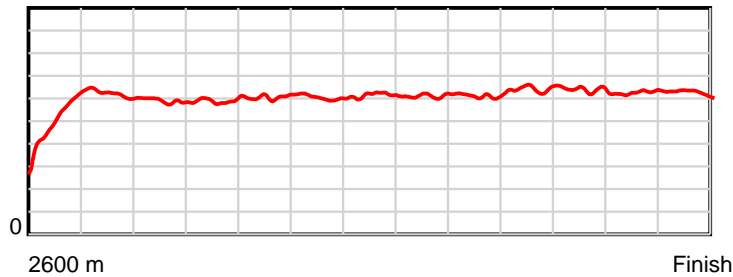

10 m Stride length

0.6 s Stride duration

20 m/sec Speed

100 % Stride efficiency

Note: Horizontal distance axis grid lines are 200m furlongs.

Disclaimer.

HRNZ and NZMTC and Thoroughbred Ratings Pty Ltd accepts no responsibility for the completeness or accuracy of any of the information contained herein, and makes no representations about its suitability for any particular purpose. Users should make their own judgements about those matters and/or seek independent advice. You assume all risks associated with use of the data provided on this page.