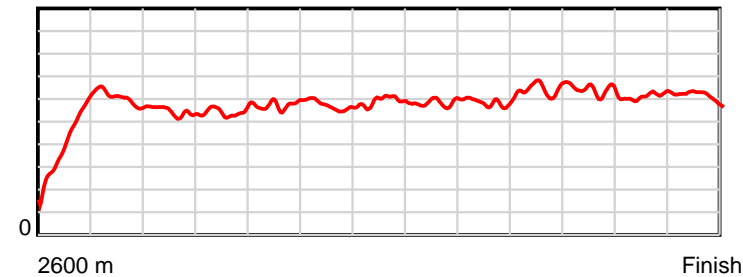

10 m Stride length

0.6 s Stride duration

20 m/sec Speed

100 % Stride efficiency

Note: Horizontal distance axis grid lines are 200m furlongs.

Disclaimer.

HRNZ and NZMTC and Thoroughbred Ratings Pty Ltd accepts no responsibility for the completeness or accuracy of any of the information contained herein, and makes no representations about its suitability for any particular purpose. Users should make their own judgements about those matters and/or seek independent advice. You assume all risks associated with use of the data provided on this page.