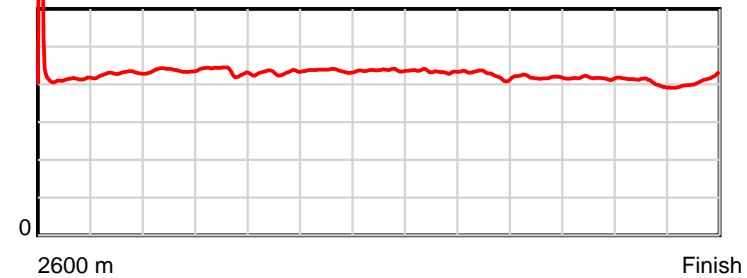

10 m Stride length

0.5 s Stride duration

20 m/sec Speed

100 % Stride efficiency

Note: Horizontal distance axis grid lines are 200m furlongs.

Disclaimer.

HRNZ and NZMTC and Thoroughbred Ratings Pty Ltd accepts no responsibility for the completeness or accuracy of any of the information contained herein, and makes no representations about its suitability for any particular purpose. Users should make their own judgements about those matters and/or seek independent advice. You assume all risks associated with use of the data provided on this page.