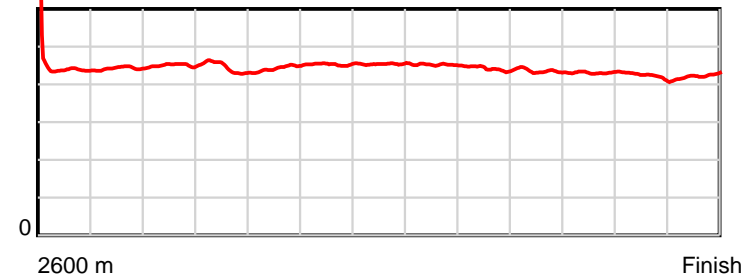

10 m Stride length

0.6 s Stride duration

20 m/sec Speed

100 % Stride efficiency

Note: Horizontal distance axis grid lines are 200m furlongs.

Disclaimer.

HRNZ and NZMTC and Thoroughbred Ratings Pty Ltd accepts no responsibility for the completeness or accuracy of any of the information contained herein, and makes no representations about its suitability for any particular purpose. Users should make their own judgements about those matters and/or seek independent advice. You assume all risks associated with use of the data provided on this page.