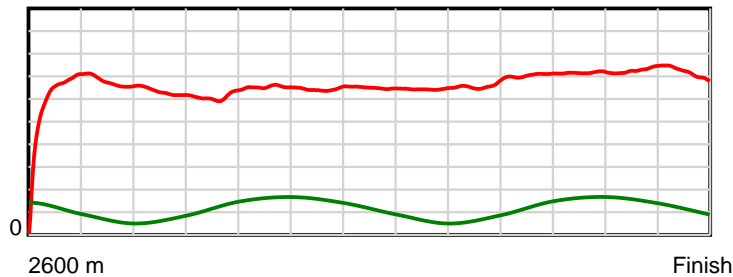

10 m Stride length

0.5 s Stride duration

20 m/sec Speed

100 % Stride efficiency

Note: Horizontal distance axis grid lines are 200m furlongs.

Disclaimer.

HRNZ and NZMTC and Thoroughbred Ratings Pty Ltd accepts no responsibility for the completeness or accuracy of any of the information contained herein, and makes no representations about its suitability for any particular purpose. Users should make their own judgements about those matters and/or seek independent advice. You assume all risks associated with use of the data provided on this page.