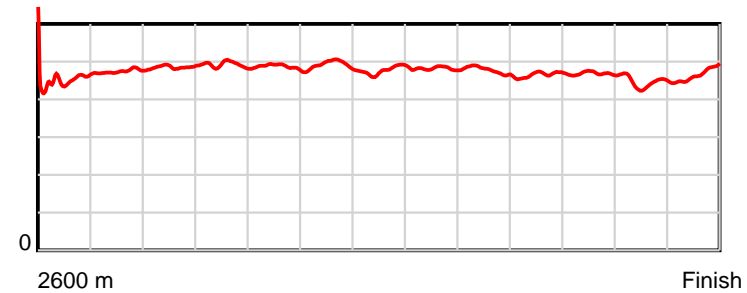

Race Results

August 04, 2017, Race 7, ALWAYS B MIKI - US HORSE OF THE YEAR HANDICAP PACE, Distance 2600m,

Addington - Survey 3200m

7th	5	Thisismylastfl... (5)	2000m to	2000m to	1800m to	1600m to	1400m to	1200m to	1000m to	800m to	600m to	400m to	200m to	Total or	Margin
			2000m	1800m	1600m	1400m	1200m	1000m	800m	600m	400m	200m	WP	Average	
		Position in running (margin)	10(25.2)	10(22.3)	10(18.7)	10(20.5)	10(19.7)	9(13.9)	7(9.6)	6(7.4)	6(5.0)	6(5.1)	7(4.0)		5.70
		Sectional time (s)	15.36	15.71	15.23	15.44	14.44	14.85	14.62	13.84	13.93	13.63	14.03		
		Cumulative time (s)	161.08	145.72	130.01	114.78	99.34	84.90	70.05	55.43	41.59	27.66	14.03	3:16.91	
		Speed (m/s)	13.02	12.73	13.13	12.95	13.85	13.47	13.68	14.45	14.36	14.67	14.26	13.20	
		Stride length (m)	6.32	6.26	6.39	6.37	6.62	6.48	6.52	6.72	6.72	6.54	6.68	6.31	
		Stride duration (s)	0.486	0.492	0.487	0.492	0.478	0.481	0.477	0.465	0.468	0.446	0.469	0.478	
		Stride efficiency (%)	62.47	61.23	63.80	63.37	68.50	65.54	66.43	70.60	70.57	66.86	69.74	62.32	
		Stride count	31.63	31.95	31.30	31.41	30.21	30.88	30.67	29.75	29.76	30.58	29.94	411.72	

10 m Stride length

0.6 s Stride duration

20 m/sec Speed

100 % Stride efficiency

Note: Horizontal distance axis grid lines are 200m furlongs.

Disclaimer.

HRNZ and NZMTC and Thoroughbred Ratings Pty Ltd accepts no responsibility for the completeness or accuracy of any of the information contained herein, and makes no representations about its suitability for any particular purpose. Users should make their own judgements about those matters and/or seek independent advice. You assume all risks associated with use of the data provided on this page.