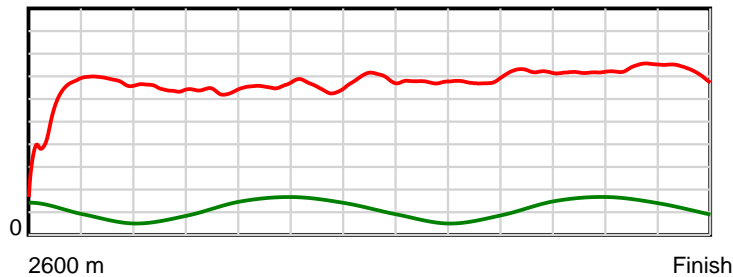

Race Results

August 04, 2017, Race 7, ALWAYS B MIKI - US HORSE OF THE YEAR HANDICAP PACE, Distance 2600m,

Addington - Survey 3200m

7th	5	Thisismylastfl... (5)	2000m to	2000m to	1800m to	1600m to	1400m to	1200m to	1000m to	800m to	600m to	400m to	200m to	Total or	Margin
			2000m	1800m	1600m	1400m	1200m	1000m	800m	600m	400m	200m	WP	Average	
		Position in running (margin)	10(25.2)	10(22.3)	10(18.7)	10(20.5)	10(19.7)	9(13.9)	7(9.6)	6(7.4)	6(5.0)	6(5.1)	7(4.0)		5.70
		Sectional time (s)	15.36	15.71	15.23	15.44	14.44	14.85	14.62	13.84	13.93	13.63	14.03		
		Cumulative time (s)	161.08	145.72	130.01	114.78	99.34	84.90	70.05	55.43	41.59	27.66	14.03	3:16.91	
		Speed (m/s)	13.02	12.73	13.13	12.95	13.85	13.47	13.68	14.45	14.36	14.67	14.26	13.20	
		Stride length (m)	6.32	6.26	6.39	6.37	6.62	6.48	6.52	6.72	6.72	6.54	6.68	6.31	
		Stride duration (s)	0.486	0.492	0.487	0.492	0.478	0.481	0.477	0.465	0.468	0.446	0.469	0.478	
		Stride efficiency (%)	62.47	61.23	63.80	63.37	68.50	65.54	66.43	70.60	70.57	66.86	69.74	62.32	
		Stride count	31.63	31.95	31.30	31.41	30.21	30.88	30.67	29.75	29.76	30.58	29.94	411.72	

10 m Stride length

0.6 s Stride duration

20 m/sec Speed

100 % Stride efficiency

Note: Horizontal distance axis grid lines are 200m furlongs.

Disclaimer.

HRNZ and NZMTC and Thoroughbred Ratings Pty Ltd accepts no responsibility for the completeness or accuracy of any of the information contained herein, and makes no representations about its suitability for any particular purpose. Users should make their own judgements about those matters and/or seek independent advice. You assume all risks associated with use of the data provided on this page.