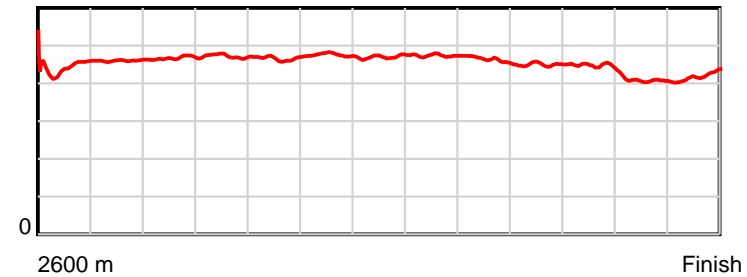

10 m Stride length

0.6 s Stride duration

20 m/sec Speed

100 % Stride efficiency

Note: Horizontal distance axis grid lines are 200m furlongs.

Disclaimer.

HRNZ and NZMTC and Thoroughbred Ratings Pty Ltd accepts no responsibility for the completeness or accuracy of any of the information contained herein, and makes no representations about its suitability for any particular purpose. Users should make their own judgements about those matters and/or seek independent advice. You assume all risks associated with use of the data provided on this page.