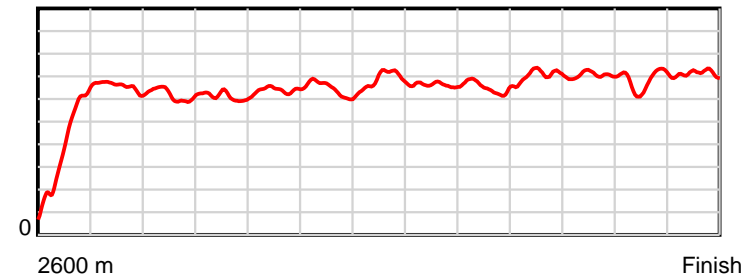

10 m Stride length

0.6 s Stride duration

20 m/sec Speed

100 % Stride efficiency

Note: Horizontal distance axis grid lines are 200m furlongs.

Disclaimer.

HRNZ and NZMTC and Thoroughbred Ratings Pty Ltd accepts no responsibility for the completeness or accuracy of any of the information contained herein, and makes no representations about its suitability for any particular purpose. Users should make their own judgements about those matters and/or seek independent advice. You assume all risks associated with use of the data provided on this page.