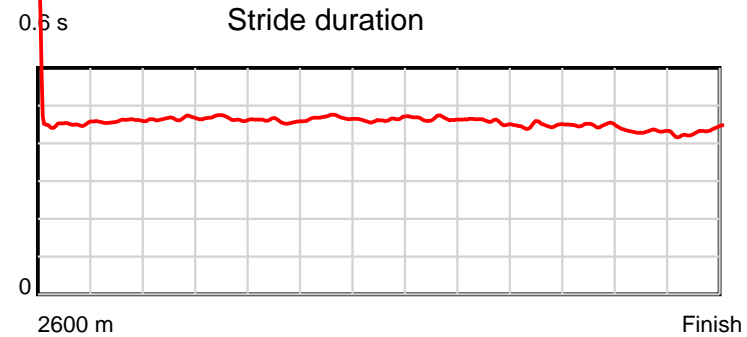

Note: Horizontal distance axis grid lines are 200m furlongs.

Disclaimer.

HRNZ and NZMTC and Thoroughbred Ratings Pty Ltd accepts no responsibility for the completeness or accuracy of any of the information contained herein, and makes no representations about its suitability for any particular purpose. Users should make their own judgements about those matters and/or seek independent advice. You assume all risks associated with use of the data provided on this page.