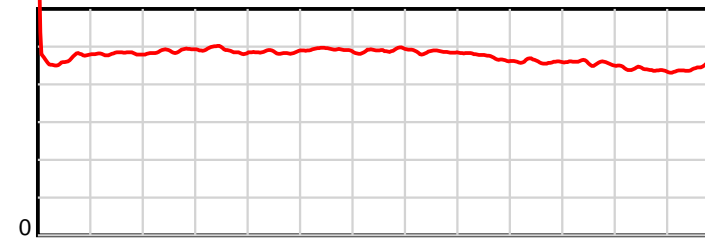

10 m Stride length

2600 m Finish

0.6 s Stride duration

2600 m Finish

20 m/sec Speed

2600 m Finish

100 % Stride efficiency

2600 m Finish