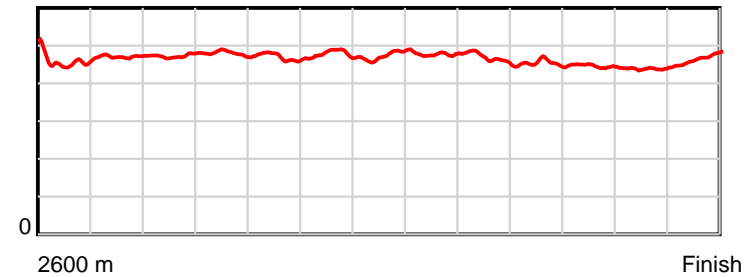

Race Results

August 04, 2017, Race 7, ALWAYS B MIKI - US HORSE OF THE YEAR HANDICAP PACE, Distance 2600m,

Addington - Survey 3200m

9th	10	Compliant (0)	2000m to 2000m	2000m to 1800m	1800m to 1600m	1600m to 1400m	1400m to 1200m	1200m to 1000m	1000m to 800m	800m to 600m	600m to 400m	400m to 200m	200m to WP	Total or Average	Margin
		Position in running (margin)	8(19.4)	8(18.2)	8(14.7)	8(16.2)	8(15.8)	8(13.0)	9(12.0)	9(12.4)	9(9.1)	8(7.9)	9(8.2)		12.10
		Sectional time (s)	15.65	15.72	15.19	15.50	14.95	15.39	15.05	13.69	13.71	13.86	14.64		
		Cumulative time (s)	163.35	147.70	131.98	116.79	101.29	86.34	70.95	55.90	42.21	28.50	14.64	3:18.06	
		Speed (m/s)	12.78	12.72	13.17	12.90	13.38	13.00	13.29	14.61	14.59	14.43	13.66	13.13	
		Stride length (m)	6.04	6.10	6.19	6.16	6.35	6.19	6.19	6.63	6.49	6.34	6.39	6.21	
		Stride duration (s)	0.473	0.479	0.470	0.477	0.475	0.476	0.466	0.454	0.445	0.439	0.468	0.473	
		Stride efficiency (%)	57.07	58.10	59.89	59.22	62.95	59.84	59.83	68.66	65.83	62.72	63.80	60.25	
		Stride count	33.10	32.80	32.31	32.49	31.51	32.32	32.32	30.17	30.81	31.57	31.30	418.72	

10 m Stride length

0.6 s Stride duration

20 m/sec Speed

100 % Stride efficiency

Note: Horizontal distance axis grid lines are 200m furlongs.

Disclaimer.

HRNZ and NZMTC and Thoroughbred Ratings Pty Ltd accepts no responsibility for the completeness or accuracy of any of the information contained herein, and makes no representations about its suitability for any particular purpose. Users should make their own judgements about those matters and/or seek independent advice. You assume all risks associated with use of the data provided on this page.