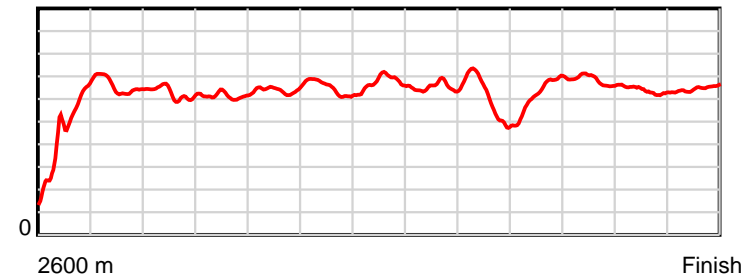

10 m Stride length

0.6 s Stride duration

20 m/sec Speed

100 % Stride efficiency

Note: Horizontal distance axis grid lines are 200m furlongs.

Disclaimer.

HRNZ and NZMTC and Thoroughbred Ratings Pty Ltd accepts no responsibility for the completeness or accuracy of any of the information contained herein, and makes no representations about its suitability for any particular purpose. Users should make their own judgements about those matters and/or seek independent advice. You assume all risks associated with use of the data provided on this page.