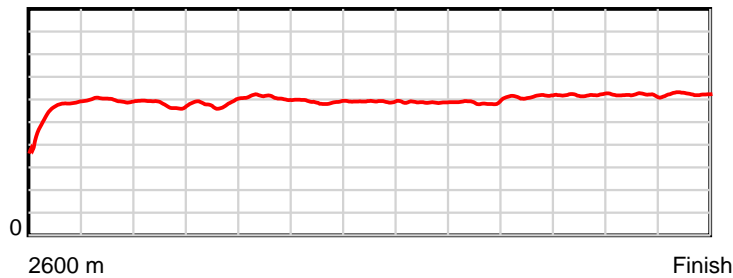

10 m Stride length

0.6 s Stride duration

20 m/sec Speed

100 % Stride efficiency

Note: Horizontal distance axis grid lines are 200m furlongs.

Disclaimer.

HRNZ and NZMTC and Thoroughbred Ratings Pty Ltd accepts no responsibility for the completeness or accuracy of any of the information contained herein, and makes no representations about its suitability for any particular purpose. Users should make their own judgements about those matters and/or seek independent advice. You assume all risks associated with use of the data provided on this page.