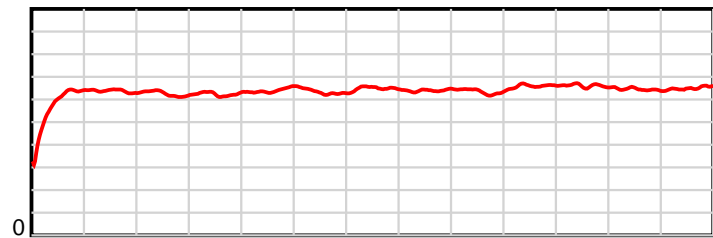

10 m Stride length

2600 m Finish

0.6 s Stride duration

2600 m Finish

20 m/sec Speed

2600 m Finish

100 % Stride efficiency

2600 m Finish