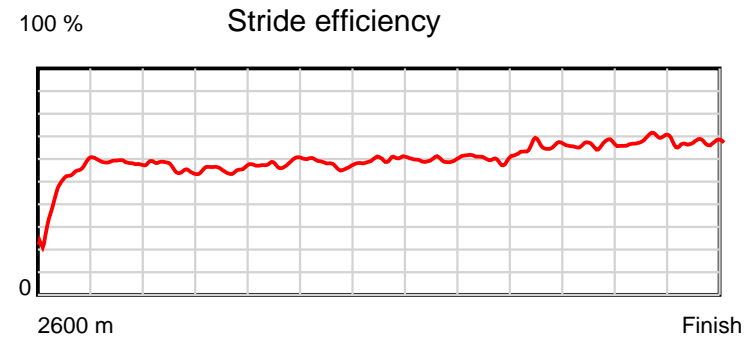

Note: Horizontal distance axis grid lines are 200m furlongs.

Disclaimer.

HRNZ and NZMTC and Thoroughbred Ratings Pty Ltd accepts no responsibility for the completeness or accuracy of any of the information contained herein, and makes no representations about its suitability for any particular purpose. Users should make their own judgements about those matters and/or seek independent advice. You assume all risks associated with use of the data provided on this page.