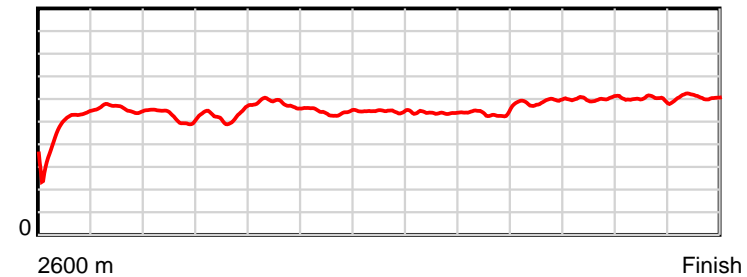

10 m Stride length

0.6 s Stride duration

20 m/sec Speed

100 % Stride efficiency

Note: Horizontal distance axis grid lines are 200m furlongs.

Disclaimer.

HRNZ and NZMTC and Thoroughbred Ratings Pty Ltd accepts no responsibility for the completeness or accuracy of any of the information contained herein, and makes no representations about its suitability for any particular purpose. Users should make their own judgements about those matters and/or seek independent advice. You assume all risks associated with use of the data provided on this page.