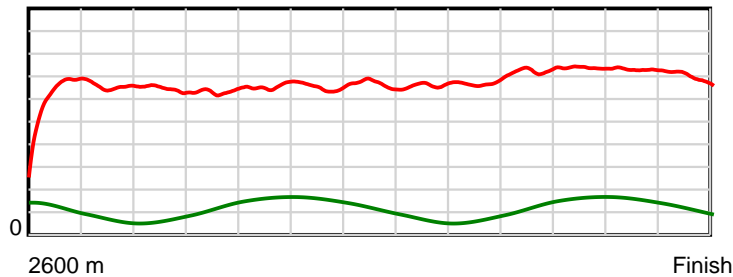

Race Results

August 04, 2017, Race 7, ALWAYS B MIKI - US HORSE OF THE YEAR HANDICAP PACE, Distance 2600m,

Addington - Survey 3200m

9th	10	Compliant (0)	2000m to 2000m	2000m to 1800m	1800m to 1600m	1600m to 1400m	1400m to 1200m	1200m to 1000m	1000m to 800m	800m to 600m	600m to 400m	400m to 200m	200m to WP	Total or Average	Margin
		Position in running (margin)	8(19.4)	8(18.2)	8(14.7)	8(16.2)	8(15.8)	8(13.0)	9(12.0)	9(12.4)	9(9.1)	8(7.9)	9(8.2)		12.10
		Sectional time (s)	15.65	15.72	15.19	15.50	14.95	15.39	15.05	13.69	13.71	13.86	14.64		
		Cumulative time (s)	163.35	147.70	131.98	116.79	101.29	86.34	70.95	55.90	42.21	28.50	14.64	3:18.06	
		Speed (m/s)	12.78	12.72	13.17	12.90	13.38	13.00	13.29	14.61	14.59	14.43	13.66	13.13	
		Stride length (m)	6.04	6.10	6.19	6.16	6.35	6.19	6.19	6.63	6.49	6.34	6.39	6.21	
		Stride duration (s)	0.473	0.479	0.470	0.477	0.475	0.476	0.466	0.454	0.445	0.439	0.468	0.473	
		Stride efficiency (%)	57.07	58.10	59.89	59.22	62.95	59.84	59.83	68.66	65.83	62.72	63.80	60.25	
		Stride count	33.10	32.80	32.31	32.49	31.51	32.32	32.32	30.17	30.81	31.57	31.30	418.72	

10 m Stride length

0.6 s Stride duration

20 m/sec Speed

100 % Stride efficiency

Note: Horizontal distance axis grid lines are 200m furlongs.

Disclaimer.

HRNZ and NZMTC and Thoroughbred Ratings Pty Ltd accepts no responsibility for the completeness or accuracy of any of the information contained herein, and makes no representations about its suitability for any particular purpose. Users should make their own judgements about those matters and/or seek independent advice. You assume all risks associated with use of the data provided on this page.