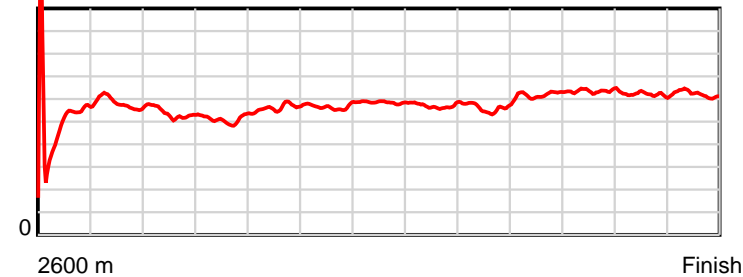

10 m Stride length

0.5 s Stride duration

20 m/sec Speed

100 % Stride efficiency

Note: Horizontal distance axis grid lines are 200m furlongs.

Disclaimer.

HRNZ and NZMTC and Thoroughbred Ratings Pty Ltd accepts no responsibility for the completeness or accuracy of any of the information contained herein, and makes no representations about its suitability for any particular purpose. Users should make their own judgements about those matters and/or seek independent advice. You assume all risks associated with use of the data provided on this page.