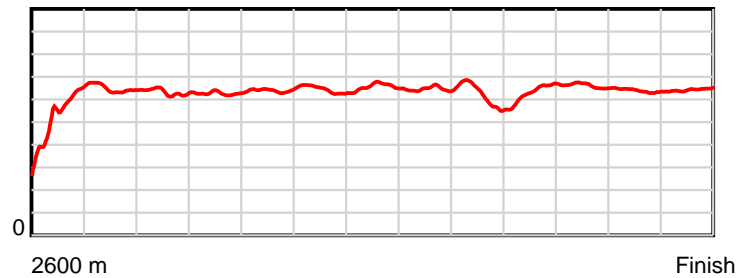

Race Results

August 04, 2017, Race 7, ALWAYS B MIKI - US HORSE OF THE YEAR HANDICAP PACE, Distance 2600m,

Addington - Survey 3200m

10th	8	Glenferrie Cla... (8)	2000m to	2000m to	1800m to	1600m to	1400m to	1200m to	1000m to	800m to	600m to	400m to	200m to	Total or	Margin
		Position in running (margin)	2000m	1800m	1600m	1400m	1200m	1000m	800m	600m	400m	200m	WP	Average	
		9(22.5)	9(19.9)	9(16.7)	9(18.2)	9(18.0)	10(14.9)	10(12.7)	10(14.4)	10(12.0)	10(11.8)	10(14.6)			18.50
		15.40	15.77	15.20	15.53	14.90	15.20	15.27	13.85	13.86	14.29	14.43			
		163.70	148.30	132.53	117.33	101.80	86.90	71.70	56.43	42.58	28.72	14.43	3:19.21		
		12.99	12.68	13.16	12.88	13.42	13.16	13.10	14.44	14.43	14.00	13.86	13.05		
		6.36	6.27	6.39	6.34	6.55	6.36	6.08	6.39	6.57	6.34	6.47	6.26		
		0.490	0.494	0.486	0.492	0.488	0.484	0.464	0.442	0.456	0.453	0.467	0.480		
		63.31	61.35	63.89	62.87	67.07	63.25	57.81	63.73	67.51	62.82	65.33	61.28		
		31.42	31.92	31.28	31.53	30.53	31.44	32.88	31.32	30.43	31.54	30.93	415.18		

10 m Stride length