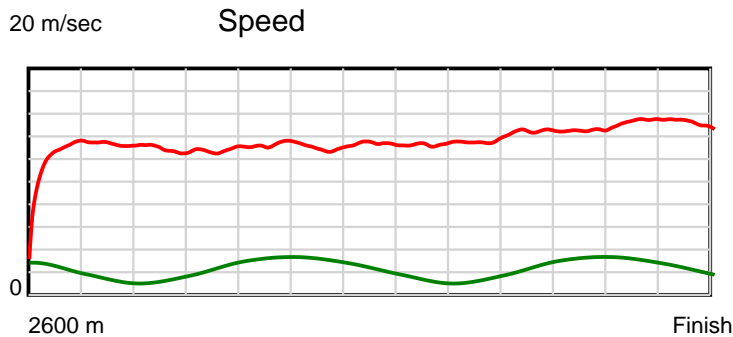

Note: Horizontal distance axis grid lines are 200m furlongs.

Disclaimer.

HRNZ and NZMTC and Thoroughbred Ratings Pty Ltd accepts no responsibility for the completeness or accuracy of any of the information contained herein, and makes no representations about its suitability for any particular purpose. Users should make their own judgements about those matters and/or seek independent advice. You assume all risks associated with use of the data provided on this page.