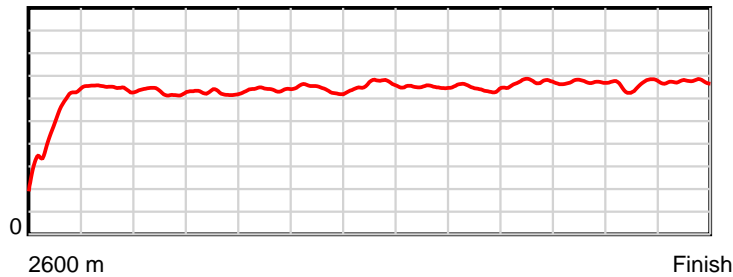

10 m Stride length

0.6 s Stride duration

20 m/sec Speed

100 % Stride efficiency

Note: Horizontal distance axis grid lines are 200m furlongs.

Disclaimer.

HRNZ and NZMTC and Thoroughbred Ratings Pty Ltd accepts no responsibility for the completeness or accuracy of any of the information contained herein, and makes no representations about its suitability for any particular purpose. Users should make their own judgements about those matters and/or seek independent advice. You assume all risks associated with use of the data provided on this page.