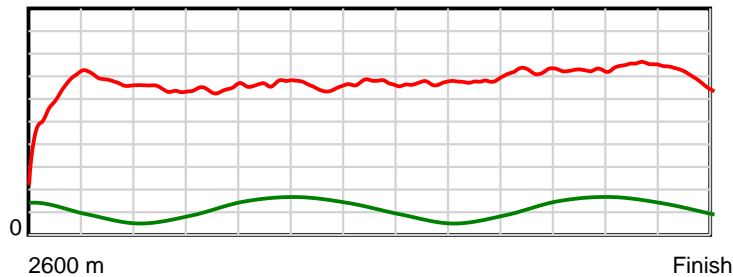

Race Results

August 04, 2017, Race 7, ALWAYS B MIKI - US HORSE OF THE YEAR HANDICAP PACE, Distance 2600m,

Addington - Survey 3200m

8th	6	Pay Me Art (6)	2000m to	2000m to	1800m to	1600m to	1400m to	1200m to	1000m to	800m to	600m to	400m to	200m to	Total or	Margin
			2000m	1800m	1600m	1400m	1200m	1000m	800m	600m	400m	200m	WP	Average	
		Position in running (margin)	7(17.0)	7(15.4)	7(11.8)	7(13.4)	7(13.4)	7(11.1)	8(10.1)	8(9.9)	8(7.3)	9(8.0)	8(6.3)		10.70
		Sectional time (s)	15.59	15.70	15.22	15.57	15.03	15.39	14.97	13.80	14.02	13.52	14.46		
		Cumulative time (s)	163.27	147.68	131.98	116.76	101.19	86.16	70.77	55.80	42.00	27.98	14.46	3:17.81	
		Speed (m/s)	12.83	12.74	13.14	12.85	13.31	13.00	13.36	14.49	14.27	14.79	13.83	13.14	
		Stride length (m)	5.87	5.83	5.95	5.93	6.09	5.93	6.01	6.43	6.25	6.16	6.27	5.95	
		Stride duration (s)	0.458	0.458	0.453	0.462	0.457	0.456	0.450	0.444	0.438	0.416	0.453	0.453	
		Stride efficiency (%)	53.86	53.12	55.37	55.01	57.86	54.90	56.39	64.63	61.04	59.26	61.47	55.37	
		Stride count	34.07	34.30	33.60	33.71	32.87	33.74	33.29	31.10	32.00	32.48	31.89	436.80	

10 m Stride length

0.6 s Stride duration

20 m/sec Speed

100 % Stride efficiency

Note: Horizontal distance axis grid lines are 200m furlongs.

Disclaimer.

HRNZ and NZMTC and Thoroughbred Ratings Pty Ltd accepts no responsibility for the completeness or accuracy of any of the information contained herein, and makes no representations about its suitability for any particular purpose. Users should make their own judgements about those matters and/or seek independent advice. You assume all risks associated with use of the data provided on this page.