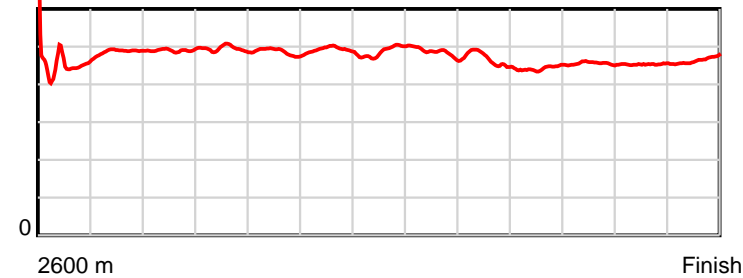

Race Results

August 04, 2017, Race 7, ALWAYS B MIKI - US HORSE OF THE YEAR HANDICAP PACE, Distance 2600m,

Addington - Survey 3200m

10th	8	Glenferrie Cla... (8)	2000m to	2000m to	1800m to	1600m to	1400m to	1200m to	1000m to	800m to	600m to	400m to	200m to	Total or	Margin
		Position in running (margin)	2000m	1800m	1600m	1400m	1200m	1000m	800m	600m	400m	200m	WP	Average	
		9(22.5)	9(19.9)	9(16.7)	9(18.2)	9(18.0)	10(14.9)	10(12.7)	10(14.4)	10(12.0)	10(11.8)	10(14.6)			18.50
		15.40	15.77	15.20	15.53	14.90	15.20	15.27	13.85	13.86	14.29	14.43			
		163.70	148.30	132.53	117.33	101.80	86.90	71.70	56.43	42.58	28.72	14.43	3:19.21		
		12.99	12.68	13.16	12.88	13.42	13.16	13.10	14.44	14.43	14.00	13.86	13.05		
		6.36	6.27	6.39	6.34	6.55	6.36	6.08	6.39	6.57	6.34	6.47	6.26		
		0.490	0.494	0.486	0.492	0.488	0.484	0.464	0.442	0.456	0.453	0.467	0.480		
		63.31	61.35	63.89	62.87	67.07	63.25	57.81	63.73	67.51	62.82	65.33	61.28		
		31.42	31.92	31.28	31.53	30.53	31.44	32.88	31.32	30.43	31.54	30.93	415.18		

10 m Stride length

0.6 s Stride duration

20 m/sec Speed

100 % Stride efficiency

Note: Horizontal distance axis grid lines are 200m furlongs.

Disclaimer.

HRNZ and NZMTC and Thoroughbred Ratings Pty Ltd accepts no responsibility for the completeness or accuracy of any of the information contained herein, and makes no representations about its suitability for any particular purpose. Users should make their own judgements about those matters and/or seek independent advice. You assume all risks associated with use of the data provided on this page.