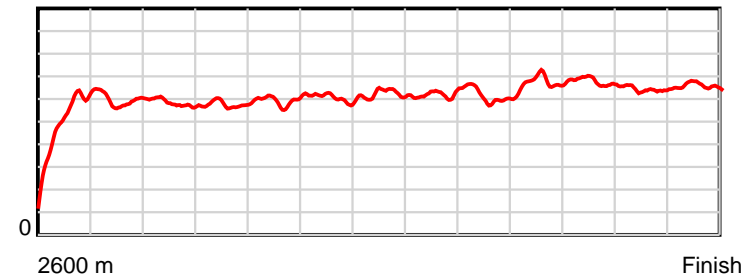

10 m Stride length

0.6 s Stride duration

20 m/sec Speed

100 % Stride efficiency

Note: Horizontal distance axis grid lines are 200m furlongs.

Disclaimer.

HRNZ and NZMTC and Thoroughbred Ratings Pty Ltd accepts no responsibility for the completeness or accuracy of any of the information contained herein, and makes no representations about its suitability for any particular purpose. Users should make their own judgements about those matters and/or seek independent advice. You assume all risks associated with use of the data provided on this page.