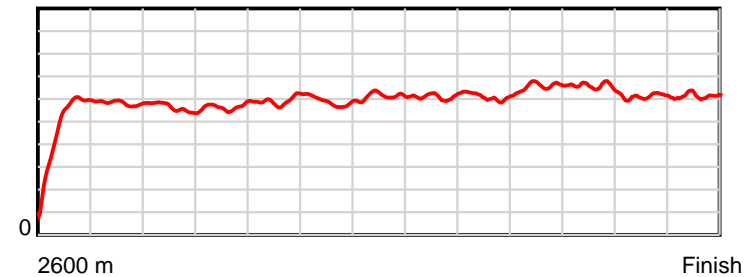

10 m Stride length

0.6 s Stride duration

20 m/sec Speed

100 % Stride efficiency

Note: Horizontal distance axis grid lines are 200m furlongs.

Disclaimer.

HRNZ and NZMTC and Thoroughbred Ratings Pty Ltd accepts no responsibility for the completeness or accuracy of any of the information contained herein, and makes no representations about its suitability for any particular purpose. Users should make their own judgements about those matters and/or seek independent advice. You assume all risks associated with use of the data provided on this page.