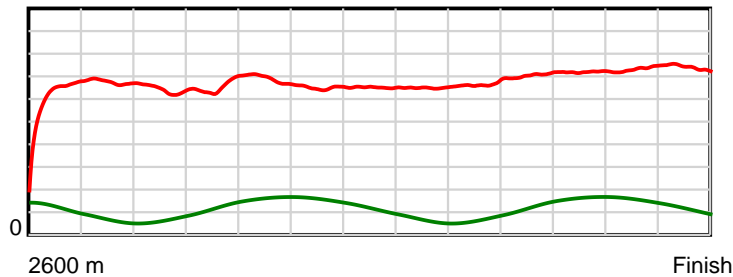

10 m Stride length

0.6 s Stride duration

20 m/sec Speed

100 % Stride efficiency

Note: Horizontal distance axis grid lines are 200m furlongs.

Disclaimer.

HRNZ and NZMTC and Thoroughbred Ratings Pty Ltd accepts no responsibility for the completeness or accuracy of any of the information contained herein, and makes no representations about its suitability for any particular purpose. Users should make their own judgements about those matters and/or seek independent advice. You assume all risks associated with use of the data provided on this page.