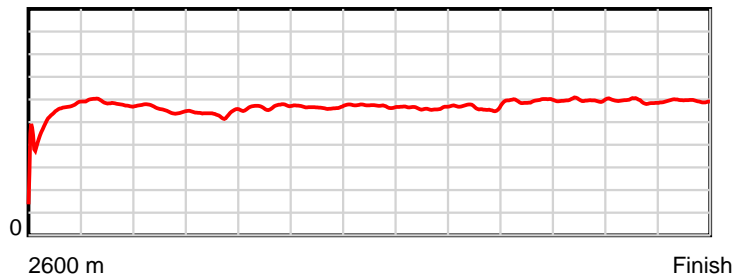

10 m Stride length

0.5 s Stride duration

20 m/sec Speed

100 % Stride efficiency

Note: Horizontal distance axis grid lines are 200m furlongs.

Disclaimer.

HRNZ and NZMTC and Thoroughbred Ratings Pty Ltd accepts no responsibility for the completeness or accuracy of any of the information contained herein, and makes no representations about its suitability for any particular purpose. Users should make their own judgements about those matters and/or seek independent advice. You assume all risks associated with use of the data provided on this page.