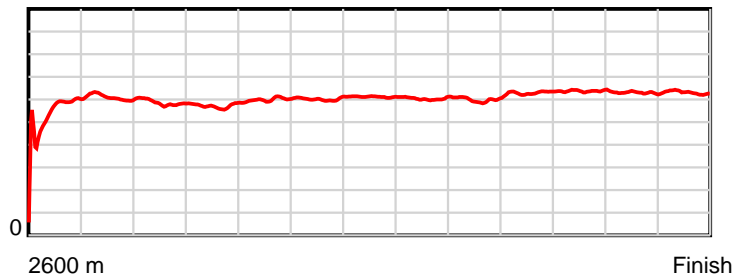

10 m Stride length

0.5 s Stride duration

20 m/sec Speed

100 % Stride efficiency

Note: Horizontal distance axis grid lines are 200m furlongs.

Disclaimer.

HRNZ and NZMTC and Thoroughbred Ratings Pty Ltd accepts no responsibility for the completeness or accuracy of any of the information contained herein, and makes no representations about its suitability for any particular purpose. Users should make their own judgements about those matters and/or seek independent advice. You assume all risks associated with use of the data provided on this page.