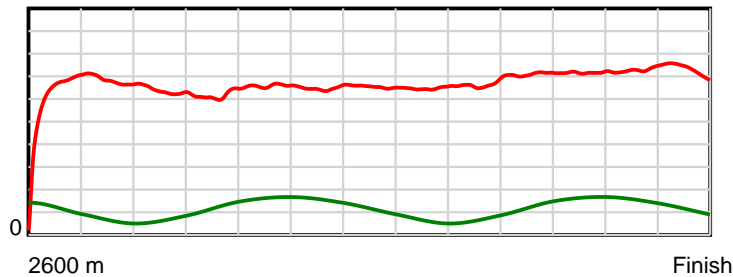

Race Results

August 04, 2017, Race 7, ALWAYS B MIKI - US HORSE OF THE YEAR HANDICAP PACE, Distance 2600m,

Addington - Survey 3200m

5th	2	Sans Le Sou (3)	2000m to	2000m to	1800m to	1600m to	1400m to	1200m to	1000m to	800m to	600m to	400m to	200m to	Total or	Margin
			2000m	1800m	1600m	1400m	1200m	1000m	800m	600m	400m	200m	WP	Average	
		Position in running (margin)	2(1.5)	2(1.4)	3(1.6)	3(5.1)	3(4.6)	3(4.2)	3(2.9)	3(3.7)	4(3.1)	4(4.3)	6(3.5)		4.40
		Sectional time (s)	15.85	16.33	15.53	15.48	15.35	15.34	15.14	14.12	14.11	13.67	14.02		
		Cumulative time (s)	164.94	149.09	132.76	117.23	101.75	86.40	71.06	55.92	41.80	27.69	14.02	3:16.68	
		Speed (m/s)	12.62	12.25	12.88	12.92	13.03	13.04	13.21	14.16	14.17	14.63	14.27	13.22	
		Stride length (m)	5.51	5.35	5.55	5.64	5.70	5.66	5.63	5.93	5.90	5.94	5.84	5.66	
		Stride duration (s)	0.437	0.437	0.431	0.436	0.437	0.434	0.426	0.419	0.417	0.406	0.409	0.428	
		Stride efficiency (%)	47.48	44.70	48.20	49.71	50.68	50.11	49.53	55.01	54.48	55.20	53.26	50.02	
		Stride count	36.28	37.39	36.01	35.46	35.12	35.32	35.53	33.71	33.87	33.65	34.26	459.56	

10 m Stride length

0.5 s Stride duration

20 m/sec Speed

100 % Stride efficiency

Note: Horizontal distance axis grid lines are 200m furlongs.

Disclaimer.

HRNZ and NZMTC and Thoroughbred Ratings Pty Ltd accepts no responsibility for the completeness or accuracy of any of the information contained herein, and makes no representations about its suitability for any particular purpose. Users should make their own judgements about those matters and/or seek independent advice. You assume all risks associated with use of the data provided on this page.