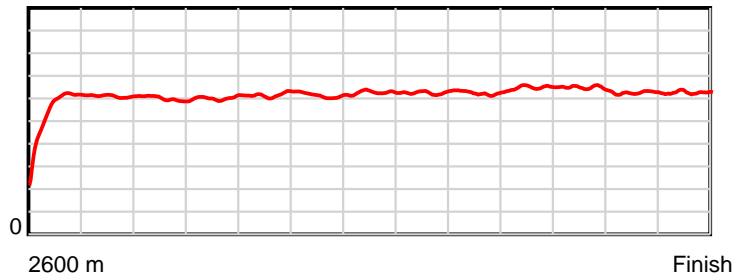

10 m Stride length

0.6 s Stride duration

20 m/sec Speed

100 % Stride efficiency

Note: Horizontal distance axis grid lines are 200m furlongs.

Disclaimer.

HRNZ and NZMTC and Thoroughbred Ratings Pty Ltd accepts no responsibility for the completeness or accuracy of any of the information contained herein, and makes no representations about its suitability for any particular purpose. Users should make their own judgements about those matters and/or seek independent advice. You assume all risks associated with use of the data provided on this page.