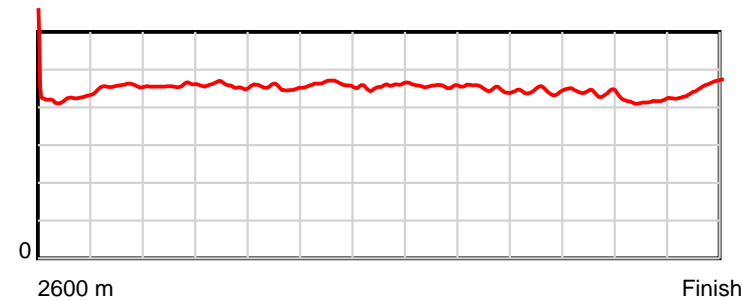

10 m Stride length

0.6 s Stride duration

20 m/sec Speed

100 % Stride efficiency

Note: Horizontal distance axis grid lines are 200m furlongs.

Disclaimer.

HRNZ and NZMTC and Thoroughbred Ratings Pty Ltd accepts no responsibility for the completeness or accuracy of any of the information contained herein, and makes no representations about its suitability for any particular purpose. Users should make their own judgements about those matters and/or seek independent advice. You assume all risks associated with use of the data provided on this page.