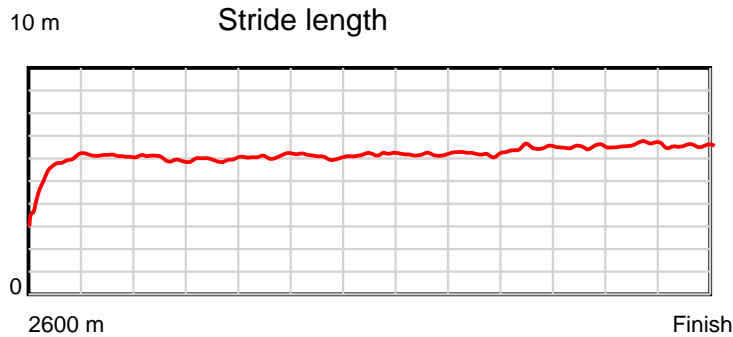

Note: Horizontal distance axis grid lines are 200m furlongs.

Disclaimer.

HRNZ and NZMTC and Thoroughbred Ratings Pty Ltd accepts no responsibility for the completeness or accuracy of any of the information contained herein, and makes no representations about its suitability for any particular purpose. Users should make their own judgements about those matters and/or seek independent advice. You assume all risks associated with use of the data provided on this page.