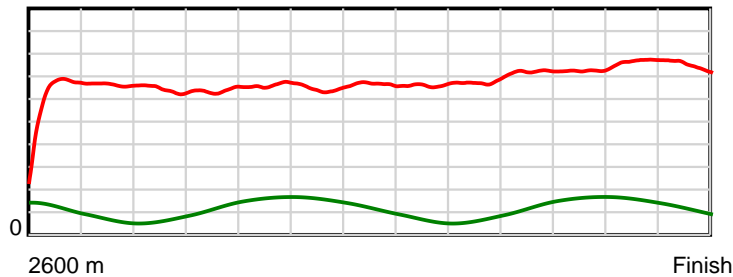

10 m Stride length

0.6 s Stride duration

20 m/sec Speed

100 % Stride efficiency

Note: Horizontal distance axis grid lines are 200m furlongs.

Disclaimer.

HRNZ and NZMTC and Thoroughbred Ratings Pty Ltd accepts no responsibility for the completeness or accuracy of any of the information contained herein, and makes no representations about its suitability for any particular purpose. Users should make their own judgements about those matters and/or seek independent advice. You assume all risks associated with use of the data provided on this page.