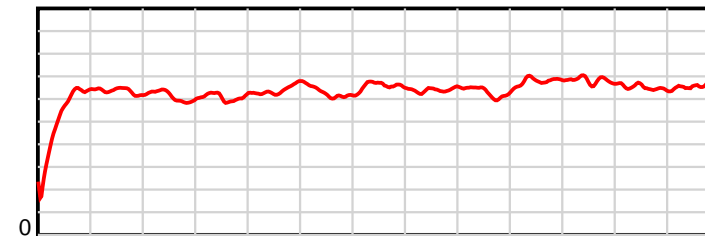

10 m Stride length

2600 m Finish

0.6 s Stride duration

2600 m Finish

20 m/sec Speed

2600 m Finish

100 % Stride efficiency

2600 m Finish