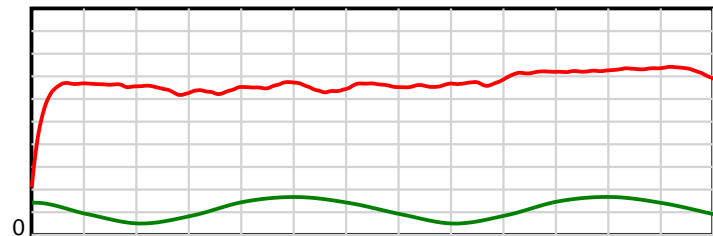

10 m Stride length

2600 m Finish

0.6 s Stride duration

2600 m Finish

20 m/sec Speed

2600 m Finish

100 % Stride efficiency

2600 m Finish