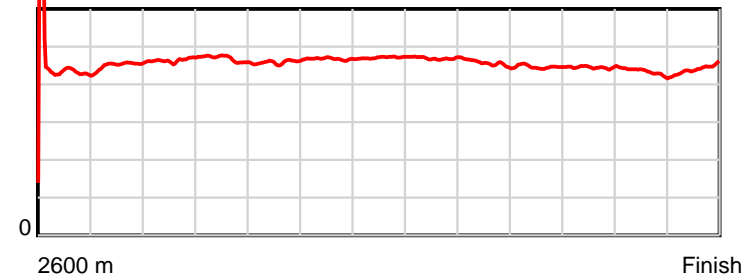

10 m Stride length

0.5 s Stride duration

20 m/sec Speed

100 % Stride efficiency

Note: Horizontal distance axis grid lines are 200m furlongs.

Disclaimer.

HRNZ and NZMTC and Thoroughbred Ratings Pty Ltd accepts no responsibility for the completeness or accuracy of any of the information contained herein, and makes no representations about its suitability for any particular purpose. Users should make their own judgements about those matters and/or seek independent advice. You assume all risks associated with use of the data provided on this page.