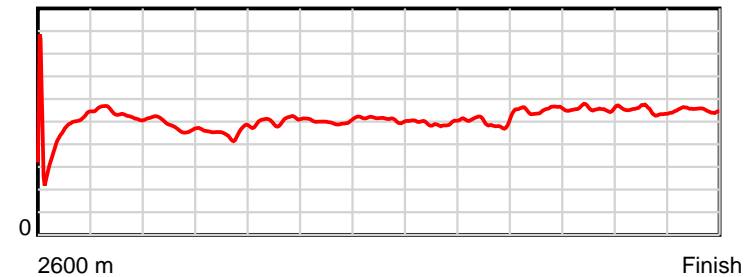

10 m Stride length

0.5 s Stride duration

20 m/sec Speed

100 % Stride efficiency

Note: Horizontal distance axis grid lines are 200m furlongs.

Disclaimer.

HRNZ and NZMTC and Thoroughbred Ratings Pty Ltd accepts no responsibility for the completeness or accuracy of any of the information contained herein, and makes no representations about its suitability for any particular purpose. Users should make their own judgements about those matters and/or seek independent advice. You assume all risks associated with use of the data provided on this page.