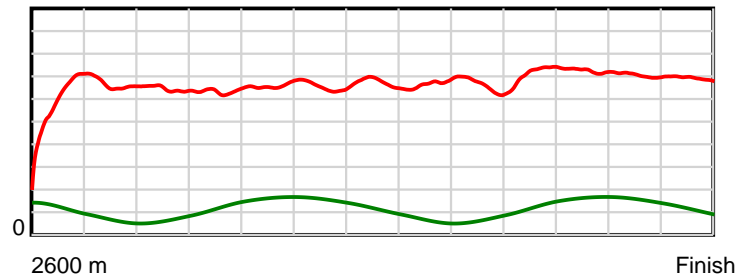

10 m Stride length

0.6 s Stride duration

20 m/sec Speed

100 % Stride efficiency

Note: Horizontal distance axis grid lines are 200m furlongs.

Disclaimer.

HRNZ and NZMTC and Thoroughbred Ratings Pty Ltd accepts no responsibility for the completeness or accuracy of any of the information contained herein, and makes no representations about its suitability for any particular purpose. Users should make their own judgements about those matters and/or seek independent advice. You assume all risks associated with use of the data provided on this page.