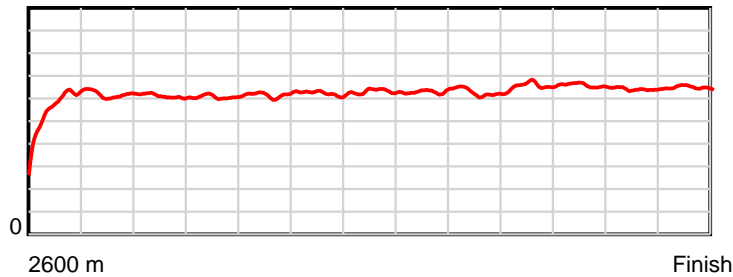

10 m Stride length

0.6 s Stride duration

20 m/sec Speed

100 % Stride efficiency

Note: Horizontal distance axis grid lines are 200m furlongs.

Disclaimer.

HRNZ and NZMTC and Thoroughbred Ratings Pty Ltd accepts no responsibility for the completeness or accuracy of any of the information contained herein, and makes no representations about its suitability for any particular purpose. Users should make their own judgements about those matters and/or seek independent advice. You assume all risks associated with use of the data provided on this page.