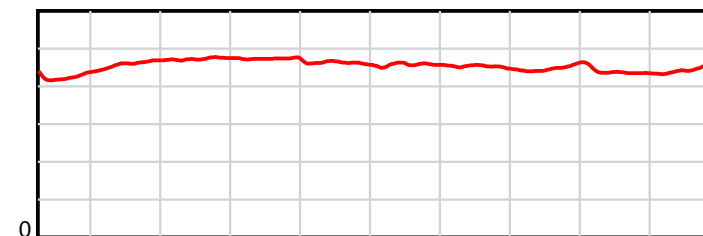

10 m Stride length

1950 m Finish

0.6 s Stride duration

1950 m Finish

20 m/sec Speed

1950 m Finish

100 % Stride efficiency

1950 m Finish