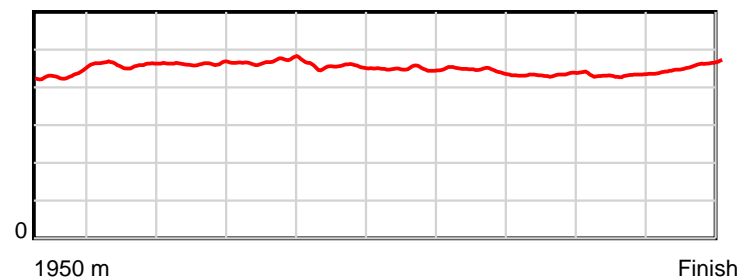

Race Results

November 14, 2017, Race 8, PASCOES THE JEWELLERS MOBILE PACE, Distance 1950m, Addington - Survey 1950m

Result	TAB no.	Horse (Barrier)	1950 to	1800m to	1600m to	1400m to	1200m to	1000m to	800m to	600m to	400m to	200m to	Total or	Margin
8th	4	Young Conquero... (4)	1800m	1600m	1400m	1200m	1000m	800m	600m	400m	200m	WP	Average	
		Position in running (margin)	-	4(2.7)	4(6.7)	4(5.9)	6(3.9)	5(4.2)	6(4.2)	6(4.2)	6(5.1)	7(8.9)		17.30
		Sectional time (s)	9.74	14.91	15.07	15.23	14.47	14.18	13.80	13.73	14.52	15.94		
		Cumulative time (s)	141.59	131.85	116.94	101.87	86.64	72.17	57.99	44.19	30.46	15.94	2:21.59	
		Speed (m/s)	15.41	13.41	13.27	13.13	13.82	14.10	14.49	14.57	13.77	12.55	13.77	
		Stride length (m)	6.55	6.18	6.14	6.16	6.29	6.33	6.45	6.32	5.94	5.74	6.19	
		Stride duration (s)	0.434	0.461	0.462	0.469	0.455	0.449	0.445	0.434	0.431	0.457	0.450	
		Stride efficiency (%)	66.95	59.59	58.82	59.28	61.83	62.65	65.04	62.48	55.21	51.40	59.92	
		Stride count	22.92	32.39	32.60	32.47	31.79	31.59	31.00	31.63	33.65	34.87	314.91	

10 m Stride length

0.6 s Stride duration

20 m/sec Speed

100 % Stride efficiency

Note: Horizontal distance axis grid lines are 200m furlongs.

Disclaimer.

HRNZ and NZMTC and Thoroughbred Ratings Pty Ltd accepts no responsibility for the completeness or accuracy of any of the information contained herein, and makes no representations about its suitability for any particular purpose. Users should make their own judgements about those matters and/or seek independent advice. You assume all risks associated with use of the data provided on this page.