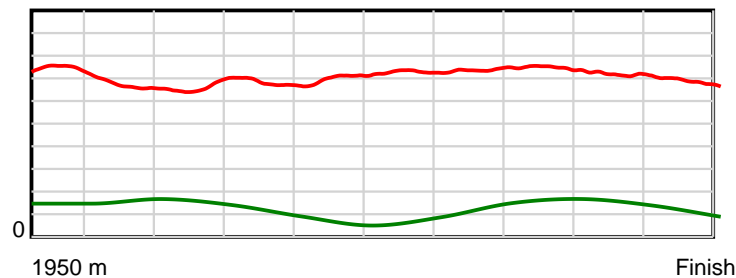

10 m Stride length

0.6 s Stride duration

20 m/sec Speed

100 % Stride efficiency

Note: Horizontal distance axis grid lines are 200m furlongs.

Disclaimer.

HRNZ and NZMTC and Thoroughbred Ratings Pty Ltd accepts no responsibility for the completeness or accuracy of any of the information contained herein, and makes no representations about its suitability for any particular purpose. Users should make their own judgements about those matters and/or seek independent advice. You assume all risks associated with use of the data provided on this page.