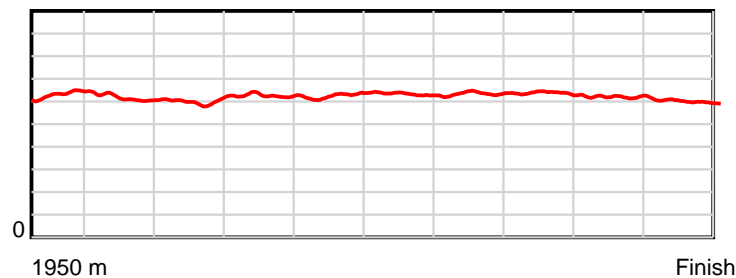

Race Results

November 14, 2017, Race 8, PASCOES THE JEWELLERS MOBILE PACE, Distance 1950m, Addington - Survey 1950m

Result	TAB no.	Horse (Barrier)	1950 to	1800m to	1600m to	1400m to	1200m to	1000m to	800m to	600m to	400m to	200m to	Total or	Margin
5th	5	Johnny Eyre (5)	1800m	1600m	1400m	1200m	1000m	800m	600m	400m	200m	WP	Average	
		Position in running (margin)	-	5(3.3)	7(11.3)	8(12.7)	8(7.4)	8(9.4)	8(9.4)	8(8.0)	8(7.4)	8(9.0)		11.60
		Sectional time (s)	10.05	15.58	15.44	14.69	14.74	14.18	13.57	13.49	14.15	14.67		
		Cumulative time (s)	140.56	130.51	114.93	99.49	84.80	70.06	55.88	42.31	28.82	14.67	2:20.56	
		Speed (m/s)	14.93	12.84	12.95	13.61	13.57	14.10	14.74	14.83	14.13	13.63	13.87	
		Stride length (m)	6.32	5.89	5.89	6.26	6.06	6.11	6.34	6.31	6.10	5.96	6.12	
		Stride duration (s)	0.425	0.459	0.455	0.459	0.447	0.433	0.430	0.426	0.431	0.437	0.441	
		Stride efficiency (%)	62.41	54.19	54.25	61.17	57.42	58.41	62.89	62.27	58.09	55.57	58.45	
		Stride count	23.73	33.96	33.94	31.97	32.99	32.71	31.53	31.68	32.80	33.54	318.85	

10 m Stride length