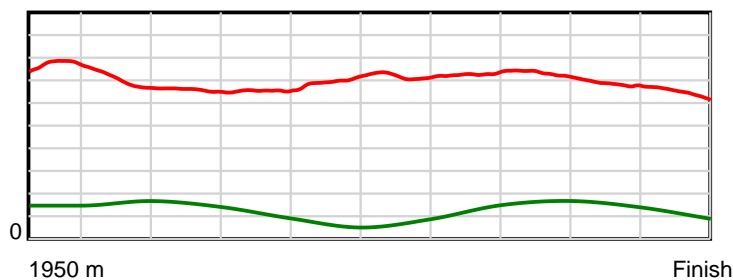

10 m Stride length

0.6 s Stride duration

20 m/sec Speed

100 % Stride efficiency

Note: Horizontal distance axis grid lines are 200m furlongs.

Disclaimer.

HRNZ and NZMTC and Thoroughbred Ratings Pty Ltd accepts no responsibility for the completeness or accuracy of any of the information contained herein, and makes no representations about its suitability for any particular purpose. Users should make their own judgements about those matters and/or seek independent advice. You assume all risks associated with use of the data provided on this page.