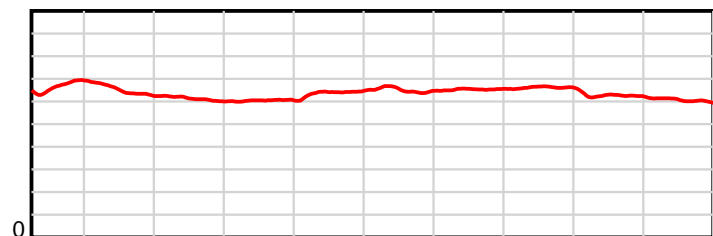

Race Results

November 14, 2017, Race 8, PASCOES THE JEWELLERS MOBILE PACE, Distance 1950m, Addington - Survey 1950m

Result	TAB no.	Horse (Barrier)	1950 to	1800m to	1600m to	1400m to	1200m to	1000m to	800m to	600m to	400m to	200m to	Total or	Margin
3rd	9	Mongolian Stor... (7)	1800m	1600m	1400m	1200m	1000m	800m	600m	400m	200m	WP	Average	
		Position in running (margin)	-	1(0.0)	1(0.0)	1(0.0)	1(0.0)	1(0.0)	1(0.0)	1(0.0)	1(0.0)	1(0.0)		3.60
		Sectional time (s)	9.57	14.25	15.21	15.57	14.41	14.18	13.79	13.60	13.88	14.67		
		Cumulative time (s)	139.13	129.56	115.31	100.10	84.53	70.12	55.94	42.15	28.55	14.67	2:19.13	
		Speed (m/s)	15.68	14.04	13.15	12.85	13.88	14.10	14.50	14.71	14.41	13.63	14.02	
		Stride length (m)	6.74	6.46	6.22	6.08	6.41	6.45	6.56	6.60	6.30	6.11	6.38	
		Stride duration (s)	0.425	0.460	0.473	0.473	0.462	0.457	0.453	0.449	0.437	0.448	0.455	
		Stride efficiency (%)	70.92	65.18	60.51	57.70	64.27	65.03	67.27	68.11	62.07	58.40	63.59	
		Stride count	22.27	30.97	32.14	32.91	31.18	31.00	30.48	30.29	31.73	32.72	305.69	

10 m Stride length

1950 m Finish