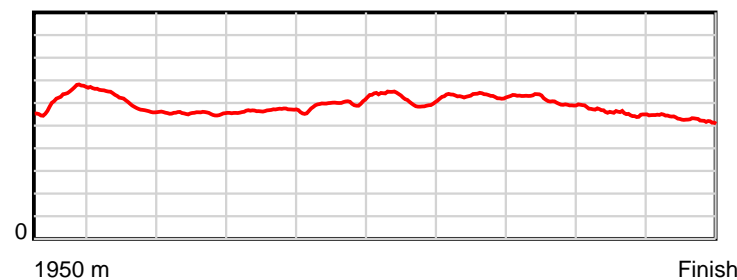

10 m Stride length

0.6 s Stride duration

20 m/sec Speed

100 % Stride efficiency

Note: Horizontal distance axis grid lines are 200m furlongs.

Disclaimer.

HRNZ and NZMTC and Thoroughbred Ratings Pty Ltd accepts no responsibility for the completeness or accuracy of any of the information contained herein, and makes no representations about its suitability for any particular purpose. Users should make their own judgements about those matters and/or seek independent advice. You assume all risks associated with use of the data provided on this page.

Race Results

November 14, 2017, Race 8, PASCOES THE JEWELLERS MOBILE PACE, Distance 1950m, Addington - Survey 1950m

Result	TAB no.	Horse (Barrier)	1950 to	1800m to	1600m to	1400m to	1200m to	1000m to	800m to	600m to	400m to	200m to	Total or	Margin
7th	2	All About Henr... (2)	1800m	1600m	1400m	1200m	1000m	800m	600m	400m	200m	WP	Average	
		Position in running (margin)	-	3(2.7)	3(5.0)	3(4.4)	5(3.7)	6(4.3)	5(3.8)	5(3.8)	7(5.6)	5(7.2)		14.60
		Sectional time (s)	9.88	14.64	15.11	15.46	14.50	14.10	13.80	13.89	14.14	15.58		
		Cumulative time (s)	141.10	131.22	116.58	101.47	86.01	71.51	57.41	43.61	29.72	15.58	2:21.10	
		Speed (m/s)	15.19	13.66	13.24	12.94	13.79	14.18	14.49	14.40	14.14	12.84	13.82	
		Stride length (m)	6.92	6.73	6.67	6.57	6.68	6.67	6.73	6.49	6.28	5.93	6.55	
		Stride duration (s)	0.457	0.493	0.504	0.508	0.485	0.471	0.464	0.451	0.444	0.462	0.474	
		Stride efficiency (%)	74.94	70.81	69.58	67.37	69.83	69.59	70.72	65.92	61.64	54.93	67.01	
		Stride count	21.66	29.71	29.97	30.46	29.92	29.97	29.73	30.79	31.84	33.73	297.78	