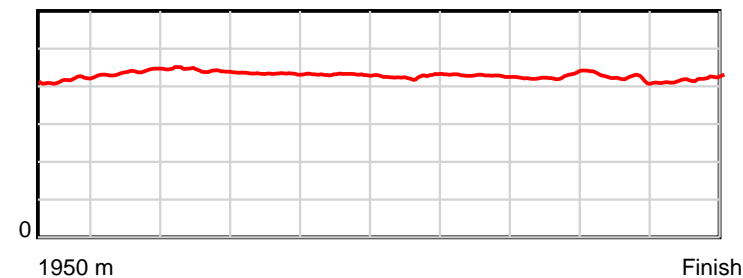

10 m Stride length

0.6 s Stride duration

20 m/sec Speed

100 % Stride efficiency

Note: Horizontal distance axis grid lines are 200m furlongs.

Disclaimer.

HRNZ and NZMTC and Thoroughbred Ratings Pty Ltd accepts no responsibility for the completeness or accuracy of any of the information contained herein, and makes no representations about its suitability for any particular purpose. Users should make their own judgements about those matters and/or seek independent advice. You assume all risks associated with use of the data provided on this page.