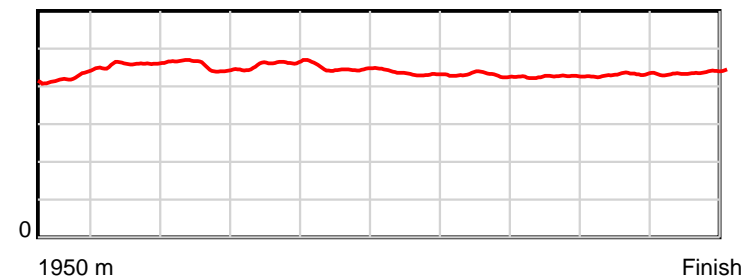

Race Results

November 14, 2017, Race 8, PASCOES THE JEWELLERS MOBILE PACE, Distance 1950m, Addington - Survey 1950m

Result	TAB no.	Horse (Barrier)	1950 to	1800m to	1600m to	1400m to	1200m to	1000m to	800m to	600m to	400m to	200m to	Total or	Margin
5th	5	Johnny Eyre (5)	1800m	1600m	1400m	1200m	1000m	800m	600m	400m	200m	WP	Average	
		Position in running (margin)	-	5(3.3)	7(11.3)	8(12.7)	8(7.4)	8(9.4)	8(9.4)	8(8.0)	8(7.4)	8(9.0)		11.60
		Sectional time (s)	10.05	15.58	15.44	14.69	14.74	14.18	13.57	13.49	14.15	14.67		
		Cumulative time (s)	140.56	130.51	114.93	99.49	84.80	70.06	55.88	42.31	28.82	14.67	2:20.56	
		Speed (m/s)	14.93	12.84	12.95	13.61	13.57	14.10	14.74	14.83	14.13	13.63	13.87	
		Stride length (m)	6.32	5.89	5.89	6.26	6.06	6.11	6.34	6.31	6.10	5.96	6.12	
		Stride duration (s)	0.425	0.459	0.455	0.459	0.447	0.433	0.430	0.426	0.431	0.437	0.441	
		Stride efficiency (%)	62.41	54.19	54.25	61.17	57.42	58.41	62.89	62.27	58.09	55.57	58.45	
		Stride count	23.73	33.96	33.94	31.97	32.99	32.71	31.53	31.68	32.80	33.54	318.85	

10 m Stride length

0.6 s Stride duration

20 m/sec Speed

100 % Stride efficiency

Note: Horizontal distance axis grid lines are 200m furlongs.

Disclaimer.

HRNZ and NZMTC and Thoroughbred Ratings Pty Ltd accepts no responsibility for the completeness or accuracy of any of the information contained herein, and makes no representations about its suitability for any particular purpose. Users should make their own judgements about those matters and/or seek independent advice. You assume all risks associated with use of the data provided on this page.