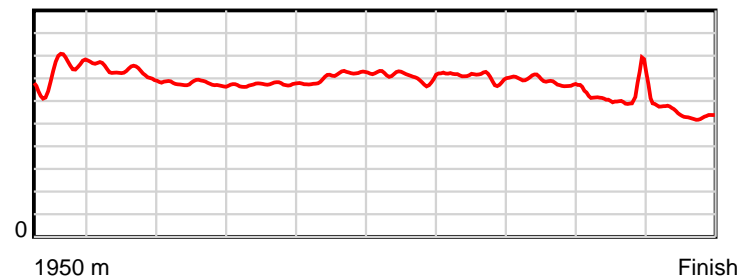

10 m Stride length

0.6 s Stride duration

20 m/sec Speed

100 % Stride efficiency

Note: Horizontal distance axis grid lines are 200m furlongs.

Disclaimer.

HRNZ and NZMTC and Thoroughbred Ratings Pty Ltd accepts no responsibility for the completeness or accuracy of any of the information contained herein, and makes no representations about its suitability for any particular purpose. Users should make their own judgements about those matters and/or seek independent advice. You assume all risks associated with use of the data provided on this page.

Race Results

November 14, 2017, Race 8, PASCOES THE JEWELLERS MOBILE PACE, Distance 1950m, Addington - Survey 1950m

Result	TAB no.	Horse (Barrier)	1950 to	1800m to	1600m to	1400m to	1200m to	1000m to	800m to	600m to	400m to	200m to	Total or	Margin
8th	4	Young Conquero... (4)	1800m	1600m	1400m	1200m	1000m	800m	600m	400m	200m	WP	Average	
		Position in running (margin)	-	4(2.7)	4(6.7)	4(5.9)	6(3.9)	5(4.2)	6(4.2)	6(4.2)	6(5.1)	7(8.9)		17.30
		Sectional time (s)	9.74	14.91	15.07	15.23	14.47	14.18	13.80	13.73	14.52	15.94		
		Cumulative time (s)	141.59	131.85	116.94	101.87	86.64	72.17	57.99	44.19	30.46	15.94	2:21.59	
		Speed (m/s)	15.41	13.41	13.27	13.13	13.82	14.10	14.49	14.57	13.77	12.55	13.77	
		Stride length (m)	6.55	6.18	6.14	6.16	6.29	6.33	6.45	6.32	5.94	5.74	6.19	
		Stride duration (s)	0.434	0.461	0.462	0.469	0.455	0.449	0.445	0.434	0.431	0.457	0.450	
		Stride efficiency (%)	66.95	59.59	58.82	59.28	61.83	62.65	65.04	62.48	55.21	51.40	59.92	
		Stride count	22.92	32.39	32.60	32.47	31.79	31.59	31.00	31.63	33.65	34.87	314.91	