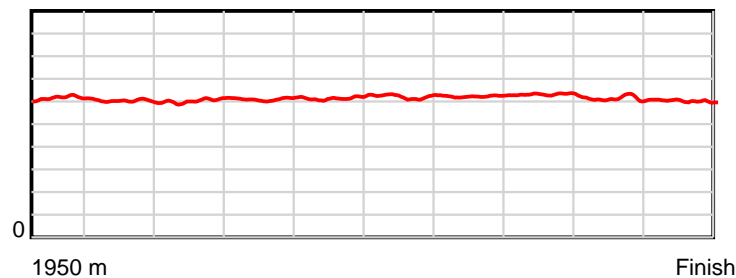

10 m Stride length

0.6 s Stride duration

20 m/sec Speed

100 % Stride efficiency

Note: Horizontal distance axis grid lines are 200m furlongs.

Disclaimer.

HRNZ and NZMTC and Thoroughbred Ratings Pty Ltd accepts no responsibility for the completeness or accuracy of any of the information contained herein, and makes no representations about its suitability for any particular purpose. Users should make their own judgements about those matters and/or seek independent advice. You assume all risks associated with use of the data provided on this page.