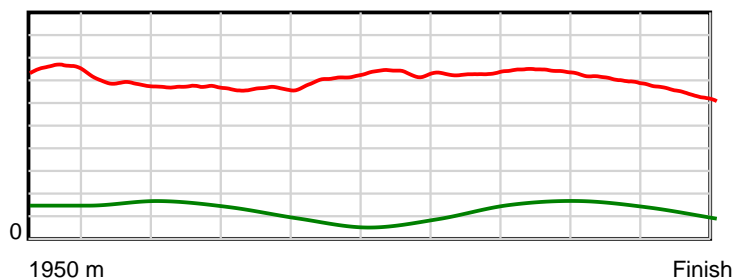

20 m/sec Speed