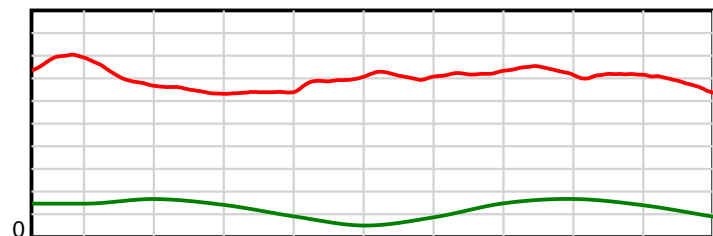

10 m Stride length

1950 m Finish

0.6 s Stride duration

1950 m Finish

20 m/sec Speed

1950 m Finish

100 % Stride efficiency

1950 m Finish