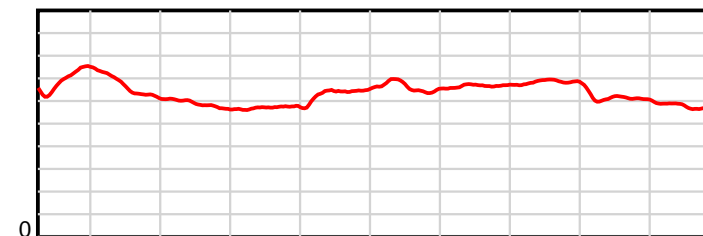

10 m Stride length

1950 m Finish

0.6 s Stride duration

1950 m Finish

20 m/sec Speed

1950 m Finish

100 % Stride efficiency

1950 m Finish