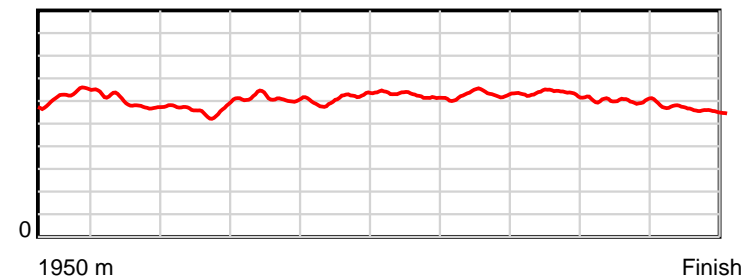

10 m Stride length

0.6 s Stride duration

20 m/sec Speed

100 % Stride efficiency

Note: Horizontal distance axis grid lines are 200m furlongs.

Disclaimer.

HRNZ and NZMTC and Thoroughbred Ratings Pty Ltd accepts no responsibility for the completeness or accuracy of any of the information contained herein, and makes no representations about its suitability for any particular purpose. Users should make their own judgements about those matters and/or seek independent advice. You assume all risks associated with use of the data provided on this page.