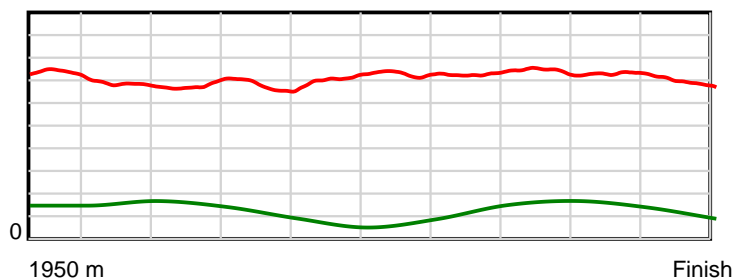

Race Results

November 14, 2017, Race 8, PASCOES THE JEWELLERS MOBILE PACE, Distance 1950m, Addington - Survey 1950m

Result	TAB no.	Horse (Barrier)	1950 to	1800m to	1600m to	1400m to	1200m to	1000m to	800m to	600m to	400m to	200m to	Total or	Margin
4th	3	Shineonucrazyd... (3)	1800m	1600m	1400m	1200m	1000m	800m	600m	400m	200m	WP	Average	
		Position in running (margin)	-	7(4.4)	5(8.0)	5(6.6)	4(2.0)	3(2.0)	4(2.4)	3(2.1)	3(2.4)	4(2.1)		4.50
		Sectional time (s)	10.23	14.86	14.96	14.81	14.41	14.26	13.74	13.65	13.82	14.55		
		Cumulative time (s)	139.29	129.06	114.20	99.24	84.43	70.02	55.76	42.02	28.37	14.55	2:19.29	
		Speed (m/s)	14.67	13.46	13.37	13.50	13.88	14.03	14.56	14.65	14.47	13.75	14.00	
		Stride length (m)	6.19	5.95	5.90	5.94	5.99	6.00	6.22	6.17	5.83	5.85	6.00	
		Stride duration (s)	0.419	0.442	0.442	0.440	0.431	0.428	0.427	0.421	0.403	0.425	0.428	
		Stride efficiency (%)	59.88	55.24	54.42	55.09	55.99	56.21	60.44	59.57	53.14	53.43	56.17	
		Stride count	24.23	33.64	33.89	33.69	33.41	33.35	32.16	32.39	34.30	34.20	325.26	

10 m Stride length

0.6 s Stride duration

20 m/sec Speed

100 % Stride efficiency

Note: Horizontal distance axis grid lines are 200m furlongs.

Disclaimer.

HRNZ and NZMTC and Thoroughbred Ratings Pty Ltd accepts no responsibility for the completeness or accuracy of any of the information contained herein, and makes no representations about its suitability for any particular purpose. Users should make their own judgements about those matters and/or seek independent advice. You assume all risks associated with use of the data provided on this page.