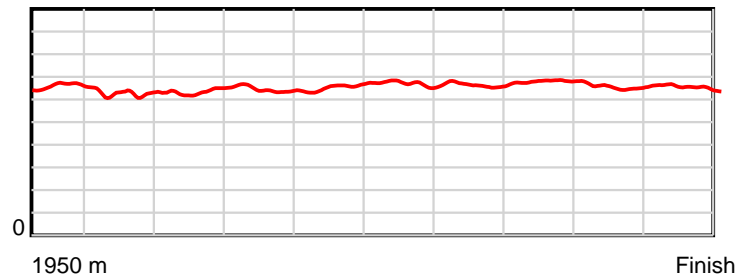

10 m Stride length

0.6 s Stride duration

20 m/sec Speed

100 % Stride efficiency

Note: Horizontal distance axis grid lines are 200m furlongs.

Disclaimer.

HRNZ and NZMTC and Thoroughbred Ratings Pty Ltd accepts no responsibility for the completeness or accuracy of any of the information contained herein, and makes no representations about its suitability for any particular purpose. Users should make their own judgements about those matters and/or seek independent advice. You assume all risks associated with use of the data provided on this page.