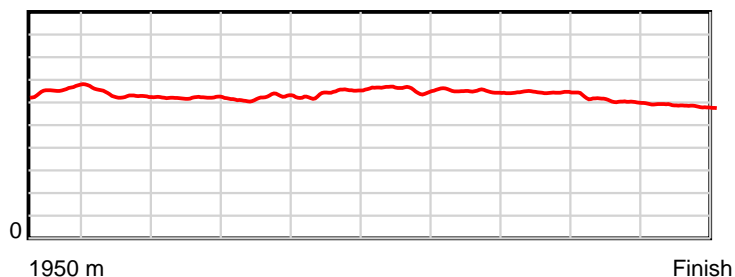

Race Results

November 14, 2017, Race 8, PASCOES THE JEWELLERS MOBILE PACE, Distance 1950m, Addington - Survey 1950m

Result	TAB no.	Horse (Barrier)	1950 to	1800m to	1600m to	1400m to	1200m to	1000m to	800m to	600m to	400m to	200m to	Total or	Margin
8th	4	Young Conquero... (4)	1800m	1600m	1400m	1200m	1000m	800m	600m	400m	200m	WP	Average	
		Position in running (margin)	-	4(2.7)	4(6.7)	4(5.9)	6(3.9)	5(4.2)	6(4.2)	6(4.2)	6(5.1)	7(8.9)		17.30
		Sectional time (s)	9.74	14.91	15.07	15.23	14.47	14.18	13.80	13.73	14.52	15.94		
		Cumulative time (s)	141.59	131.85	116.94	101.87	86.64	72.17	57.99	44.19	30.46	15.94	2:21.59	
		Speed (m/s)	15.41	13.41	13.27	13.13	13.82	14.10	14.49	14.57	13.77	12.55	13.77	
		Stride length (m)	6.55	6.18	6.14	6.16	6.29	6.33	6.45	6.32	5.94	5.74	6.19	
		Stride duration (s)	0.434	0.461	0.462	0.469	0.455	0.449	0.445	0.434	0.431	0.457	0.450	
		Stride efficiency (%)	66.95	59.59	58.82	59.28	61.83	62.65	65.04	62.48	55.21	51.40	59.92	
		Stride count	22.92	32.39	32.60	32.47	31.79	31.59	31.00	31.63	33.65	34.87	314.91	

10 m Stride length