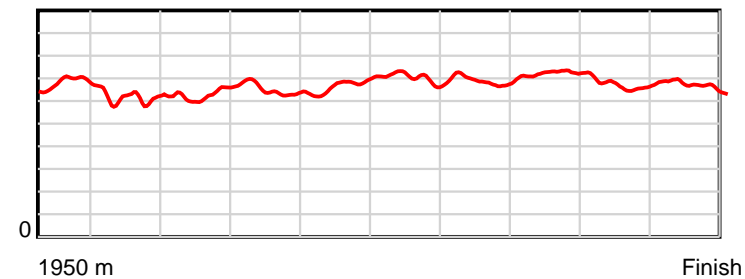

10 m Stride length

0.6 s Stride duration

20 m/sec Speed

100 % Stride efficiency

Note: Horizontal distance axis grid lines are 200m furlongs.

Disclaimer.

HRNZ and NZMTC and Thoroughbred Ratings Pty Ltd accepts no responsibility for the completeness or accuracy of any of the information contained herein, and makes no representations about its suitability for any particular purpose. Users should make their own judgements about those matters and/or seek independent advice. You assume all risks associated with use of the data provided on this page.