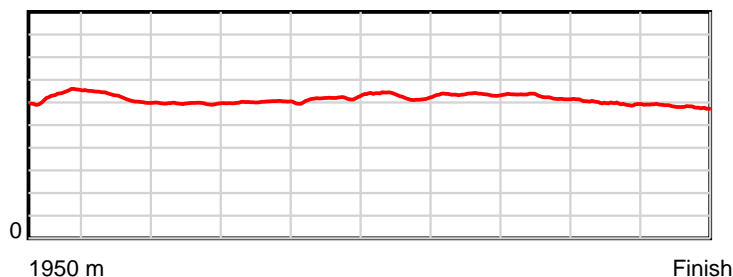

Race Results

November 14, 2017, Race 8, PASCOES THE JEWELLERS MOBILE PACE, Distance 1950m, Addington - Survey 1950m

Result	TAB no.	Horse (Barrier)	1950 to	1800m to	1600m to	1400m to	1200m to	1000m to	800m to	600m to	400m to	200m to	Total or	Margin
6th	1	Regal Major (1)	1800m	1600m	1400m	1200m	1000m	800m	600m	400m	200m	WP	Average	
		Position in running (margin)	-	2(1.6)	2(3.0)	2(2.4)	3(1.9)	4(2.3)	3(2.2)	4(2.6)	5(4.3)	6(7.3)		14.30
		Sectional time (s)	9.70	14.47	15.11	15.49	14.48	14.17	13.85	13.88	14.38	15.52		
		Cumulative time (s)	141.05	131.35	116.88	101.77	86.28	71.80	57.63	43.78	29.90	15.52	2:21.05	
		Speed (m/s)	15.47	13.82	13.24	12.91	13.81	14.11	14.44	14.41	13.91	12.89	13.83	
		Stride length (m)	6.31	6.13	5.98	5.95	6.14	6.17	6.31	6.16	6.05	5.80	6.09	
		Stride duration (s)	0.409	0.443	0.452	0.461	0.445	0.437	0.437	0.428	0.435	0.450	0.440	
		Stride efficiency (%)	62.15	58.64	55.97	55.28	58.97	59.49	62.13	59.33	57.16	52.55	57.95	
		Stride count	23.79	32.65	33.42	33.63	32.56	32.41	31.72	32.46	33.07	34.49	320.20	

10 m Stride length