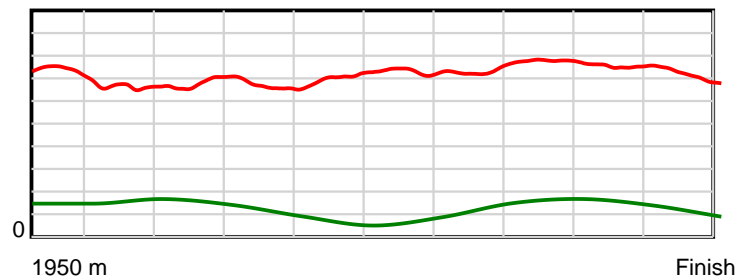

10 m Stride length

0.6 s Stride duration

20 m/sec Speed

100 % Stride efficiency

Note: Horizontal distance axis grid lines are 200m furlongs.

Disclaimer.

HRNZ and NZMTC and Thoroughbred Ratings Pty Ltd accepts no responsibility for the completeness or accuracy of any of the information contained herein, and makes no representations about its suitability for any particular purpose. Users should make their own judgements about those matters and/or seek independent advice. You assume all risks associated with use of the data provided on this page.