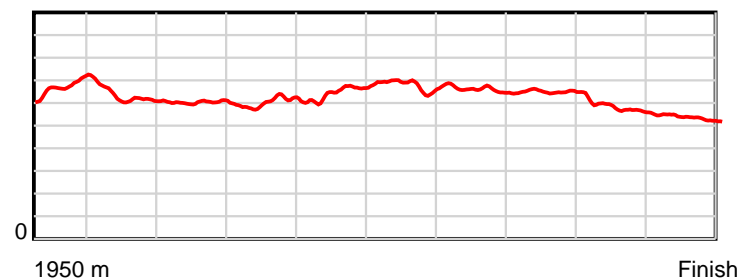

Race Results

November 14, 2017, Race 8, PASCOES THE JEWELLERS MOBILE PACE, Distance 1950m, Addington - Survey 1950m

Result	TAB no.	Horse (Barrier)	1950 to	1800m to	1600m to	1400m to	1200m to	1000m to	800m to	600m to	400m to	200m to	Total or	Margin
8th	4	Young Conquero... (4)	1800m	1600m	1400m	1200m	1000m	800m	600m	400m	200m	WP	Average	
		Position in running (margin)	-	4(2.7)	4(6.7)	4(5.9)	6(3.9)	5(4.2)	6(4.2)	6(4.2)	6(5.1)	7(8.9)		17.30
		Sectional time (s)	9.74	14.91	15.07	15.23	14.47	14.18	13.80	13.73	14.52	15.94		
		Cumulative time (s)	141.59	131.85	116.94	101.87	86.64	72.17	57.99	44.19	30.46	15.94	2:21.59	
		Speed (m/s)	15.41	13.41	13.27	13.13	13.82	14.10	14.49	14.57	13.77	12.55	13.77	
		Stride length (m)	6.55	6.18	6.14	6.16	6.29	6.33	6.45	6.32	5.94	5.74	6.19	
		Stride duration (s)	0.434	0.461	0.462	0.469	0.455	0.449	0.445	0.434	0.431	0.457	0.450	
		Stride efficiency (%)	66.95	59.59	58.82	59.28	61.83	62.65	65.04	62.48	55.21	51.40	59.92	
		Stride count	22.92	32.39	32.60	32.47	31.79	31.59	31.00	31.63	33.65	34.87	314.91	

10 m Stride length

0.6 s Stride duration

20 m/sec Speed

100 % Stride efficiency

Note: Horizontal distance axis grid lines are 200m furlongs.

Disclaimer.

HRNZ and NZMTC and Thoroughbred Ratings Pty Ltd accepts no responsibility for the completeness or accuracy of any of the information contained herein, and makes no representations about its suitability for any particular purpose. Users should make their own judgements about those matters and/or seek independent advice. You assume all risks associated with use of the data provided on this page.