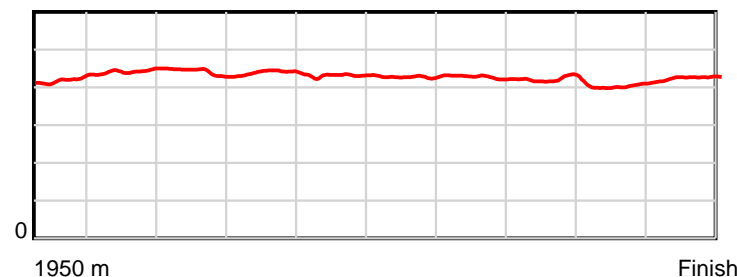

Race Results

November 14, 2017, Race 8, PASCOES THE JEWELLERS MOBILE PACE, Distance 1950m, Addington - Survey 1950m

Result	TAB no.	Horse (Barrier)	1950 to	1800m to	1600m to	1400m to	1200m to	1000m to	800m to	600m to	400m to	200m to	Total or	Margin
4th	3	Shineonucrazyd... (3)	1800m	1600m	1400m	1200m	1000m	800m	600m	400m	200m	WP	Average	
		Position in running (margin)	-	7(4.4)	5(8.0)	5(6.6)	4(2.0)	3(2.0)	4(2.4)	3(2.1)	3(2.4)	4(2.1)		4.50
		Sectional time (s)	10.23	14.86	14.96	14.81	14.41	14.26	13.74	13.65	13.82	14.55		
		Cumulative time (s)	139.29	129.06	114.20	99.24	84.43	70.02	55.76	42.02	28.37	14.55	2:19.29	
		Speed (m/s)	14.67	13.46	13.37	13.50	13.88	14.03	14.56	14.65	14.47	13.75	14.00	
		Stride length (m)	6.19	5.95	5.90	5.94	5.99	6.00	6.22	6.17	5.83	5.85	6.00	
		Stride duration (s)	0.419	0.442	0.442	0.440	0.431	0.428	0.427	0.421	0.403	0.425	0.428	
		Stride efficiency (%)	59.88	55.24	54.42	55.09	55.99	56.21	60.44	59.57	53.14	53.43	56.17	
		Stride count	24.23	33.64	33.89	33.69	33.41	33.35	32.16	32.39	34.30	34.20	325.26	

10 m Stride length

0.6 s Stride duration

20 m/sec Speed

100 % Stride efficiency

Note: Horizontal distance axis grid lines are 200m furlongs.

Disclaimer.

HRNZ and NZMTC and Thoroughbred Ratings Pty Ltd accepts no responsibility for the completeness or accuracy of any of the information contained herein, and makes no representations about its suitability for any particular purpose. Users should make their own judgements about those matters and/or seek independent advice. You assume all risks associated with use of the data provided on this page.