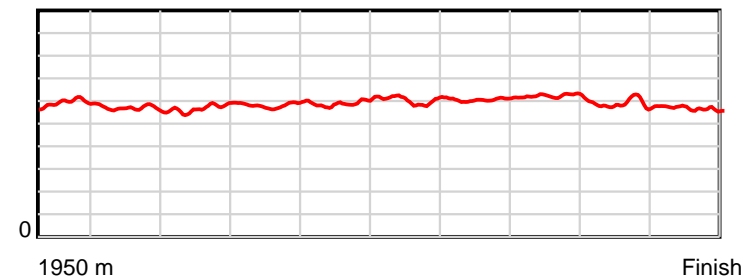

10 m Stride length

0.6 s Stride duration

20 m/sec Speed

100 % Stride efficiency

Note: Horizontal distance axis grid lines are 200m furlongs.

Disclaimer.

HRNZ and NZMTC and Thoroughbred Ratings Pty Ltd accepts no responsibility for the completeness or accuracy of any of the information contained herein, and makes no representations about its suitability for any particular purpose. Users should make their own judgements about those matters and/or seek independent advice. You assume all risks associated with use of the data provided on this page.