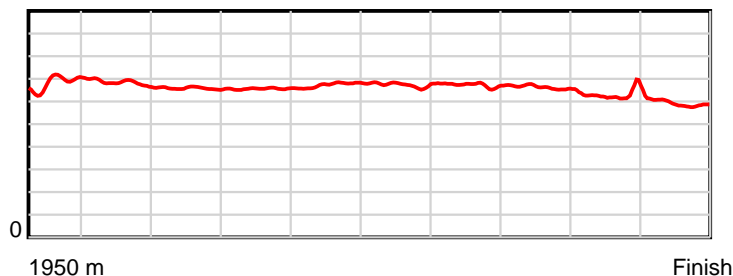

Race Results

November 14, 2017, Race 8, PASCOES THE JEWELLERS MOBILE PACE, Distance 1950m, Addington - Survey 1950m

Result	TAB no.	Horse (Barrier)	1950 to	1800m to	1600m to	1400m to	1200m to	1000m to	800m to	600m to	400m to	200m to	Total or	Margin
7th	2	All About Henr... (2)	1800m	1600m	1400m	1200m	1000m	800m	600m	400m	200m	WP	Average	
		Position in running (margin)	-	3(2.7)	3(5.0)	3(4.4)	5(3.7)	6(4.3)	5(3.8)	5(3.8)	7(5.6)	5(7.2)		14.60
		Sectional time (s)	9.88	14.64	15.11	15.46	14.50	14.10	13.80	13.89	14.14	15.58		
		Cumulative time (s)	141.10	131.22	116.58	101.47	86.01	71.51	57.41	43.61	29.72	15.58	2:21.10	
		Speed (m/s)	15.19	13.66	13.24	12.94	13.79	14.18	14.49	14.40	14.14	12.84	13.82	
		Stride length (m)	6.92	6.73	6.67	6.57	6.68	6.67	6.73	6.49	6.28	5.93	6.55	
		Stride duration (s)	0.457	0.493	0.504	0.508	0.485	0.471	0.464	0.451	0.444	0.462	0.474	
		Stride efficiency (%)	74.94	70.81	69.58	67.37	69.83	69.59	70.72	65.92	61.64	54.93	67.01	
		Stride count	21.66	29.71	29.97	30.46	29.92	29.97	29.73	30.79	31.84	33.73	297.78	

10 m Stride length