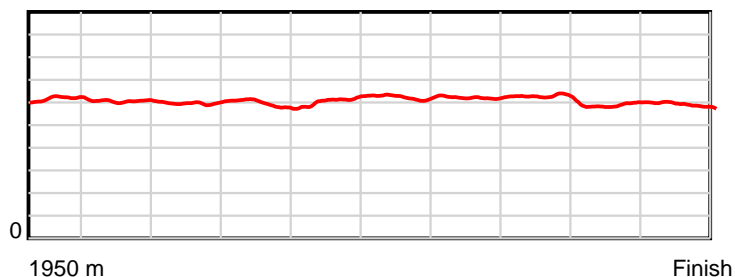

Race Results

November 14, 2017, Race 8, PASCOES THE JEWELLERS MOBILE PACE, Distance 1950m, Addington - Survey 1950m

Result	TAB no.	Horse (Barrier)	1950 to	1800m to	1600m to	1400m to	1200m to	1000m to	800m to	600m to	400m to	200m to	Total or	Margin
4th	3	Shineonucrazyd... (3)	1800m	1600m	1400m	1200m	1000m	800m	600m	400m	200m	WP	Average	
		Position in running (margin)	-	7(4.4)	5(8.0)	5(6.6)	4(2.0)	3(2.0)	4(2.4)	3(2.1)	3(2.4)	4(2.1)		4.50
		Sectional time (s)	10.23	14.86	14.96	14.81	14.41	14.26	13.74	13.65	13.82	14.55		
		Cumulative time (s)	139.29	129.06	114.20	99.24	84.43	70.02	55.76	42.02	28.37	14.55	2:19.29	
		Speed (m/s)	14.67	13.46	13.37	13.50	13.88	14.03	14.56	14.65	14.47	13.75	14.00	
		Stride length (m)	6.19	5.95	5.90	5.94	5.99	6.00	6.22	6.17	5.83	5.85	6.00	
		Stride duration (s)	0.419	0.442	0.442	0.440	0.431	0.428	0.427	0.421	0.403	0.425	0.428	
		Stride efficiency (%)	59.88	55.24	54.42	55.09	55.99	56.21	60.44	59.57	53.14	53.43	56.17	
		Stride count	24.23	33.64	33.89	33.69	33.41	33.35	32.16	32.39	34.30	34.20	325.26	

10 m Stride length