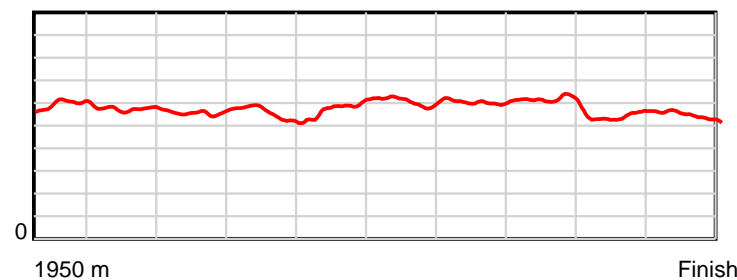

10 m Stride length

0.6 s Stride duration

20 m/sec Speed

100 % Stride efficiency

Note: Horizontal distance axis grid lines are 200m furlongs.

Disclaimer.

HRNZ and NZMTC and Thoroughbred Ratings Pty Ltd accepts no responsibility for the completeness or accuracy of any of the information contained herein, and makes no representations about its suitability for any particular purpose. Users should make their own judgements about those matters and/or seek independent advice. You assume all risks associated with use of the data provided on this page.