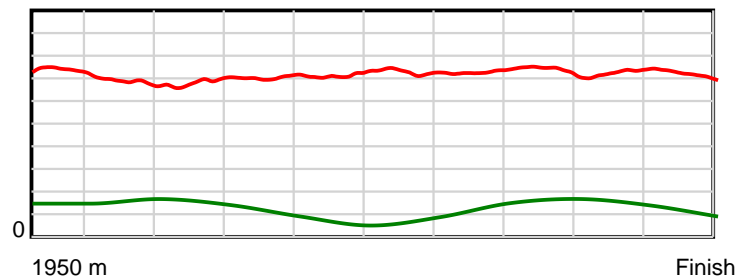

10 m Stride length

0.6 s Stride duration

20 m/sec Speed

100 % Stride efficiency

Note: Horizontal distance axis grid lines are 200m furlongs.

Disclaimer.

HRNZ and NZMTC and Thoroughbred Ratings Pty Ltd accepts no responsibility for the completeness or accuracy of any of the information contained herein, and makes no representations about its suitability for any particular purpose. Users should make their own judgements about those matters and/or seek independent advice. You assume all risks associated with use of the data provided on this page.