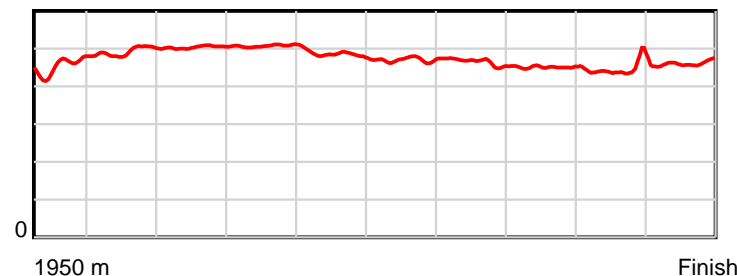

Race Results

November 14, 2017, Race 8, PASCOES THE JEWELLERS MOBILE PACE, Distance 1950m, Addington - Survey 1950m

Result	TAB no.	Horse (Barrier)	1950 to	1800m to	1600m to	1400m to	1200m to	1000m to	800m to	600m to	400m to	200m to	Total or	Margin
7th	2	All About Henr... (2)	1800m	1600m	1400m	1200m	1000m	800m	600m	400m	200m	WP	Average	
		Position in running (margin)	-	3(2.7)	3(5.0)	3(4.4)	5(3.7)	6(4.3)	5(3.8)	5(3.8)	7(5.6)	5(7.2)		14.60
		Sectional time (s)	9.88	14.64	15.11	15.46	14.50	14.10	13.80	13.89	14.14	15.58		
		Cumulative time (s)	141.10	131.22	116.58	101.47	86.01	71.51	57.41	43.61	29.72	15.58	2:21.10	
		Speed (m/s)	15.19	13.66	13.24	12.94	13.79	14.18	14.49	14.40	14.14	12.84	13.82	
		Stride length (m)	6.92	6.73	6.67	6.57	6.68	6.67	6.73	6.49	6.28	5.93	6.55	
		Stride duration (s)	0.457	0.493	0.504	0.508	0.485	0.471	0.464	0.451	0.444	0.462	0.474	
		Stride efficiency (%)	74.94	70.81	69.58	67.37	69.83	69.59	70.72	65.92	61.64	54.93	67.01	
		Stride count	21.66	29.71	29.97	30.46	29.92	29.97	29.73	30.79	31.84	33.73	297.78	

10 m Stride length

0.6 s Stride duration

20 m/sec Speed

100 % Stride efficiency

Note: Horizontal distance axis grid lines are 200m furlongs.

Disclaimer.

HRNZ and NZMTC and Thoroughbred Ratings Pty Ltd accepts no responsibility for the completeness or accuracy of any of the information contained herein, and makes no representations about its suitability for any particular purpose. Users should make their own judgements about those matters and/or seek independent advice. You assume all risks associated with use of the data provided on this page.