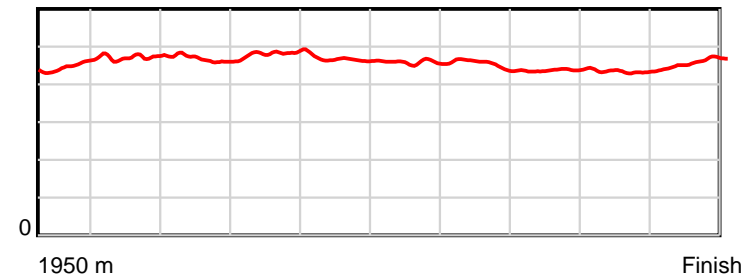

10 m Stride length

0.6 s Stride duration

20 m/sec Speed

100 % Stride efficiency

Note: Horizontal distance axis grid lines are 200m furlongs.

Disclaimer.

HRNZ and NZMTC and Thoroughbred Ratings Pty Ltd accepts no responsibility for the completeness or accuracy of any of the information contained herein, and makes no representations about its suitability for any particular purpose. Users should make their own judgements about those matters and/or seek independent advice. You assume all risks associated with use of the data provided on this page.