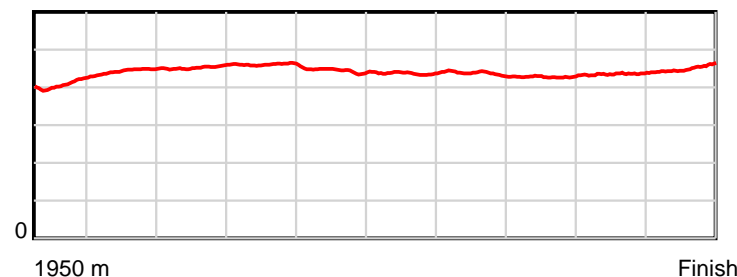

Race Results

November 14, 2017, Race 8, PASCOES THE JEWELLERS MOBILE PACE, Distance 1950m, Addington - Survey 1950m

Result	TAB no.	Horse (Barrier)	1950 to	1800m to	1600m to	1400m to	1200m to	1000m to	800m to	600m to	400m to	200m to	Total or	Margin
6th	1	Regal Major (1)	1800m	1600m	1400m	1200m	1000m	800m	600m	400m	200m	WP	Average	
		Position in running (margin)	-	2(1.6)	2(3.0)	2(2.4)	3(1.9)	4(2.3)	3(2.2)	4(2.6)	5(4.3)	6(7.3)		14.30
		Sectional time (s)	9.70	14.47	15.11	15.49	14.48	14.17	13.85	13.88	14.38	15.52		
		Cumulative time (s)	141.05	131.35	116.88	101.77	86.28	71.80	57.63	43.78	29.90	15.52	2:21.05	
		Speed (m/s)	15.47	13.82	13.24	12.91	13.81	14.11	14.44	14.41	13.91	12.89	13.83	
		Stride length (m)	6.31	6.13	5.98	5.95	6.14	6.17	6.31	6.16	6.05	5.80	6.09	
		Stride duration (s)	0.409	0.443	0.452	0.461	0.445	0.437	0.437	0.428	0.435	0.450	0.440	
		Stride efficiency (%)	62.15	58.64	55.97	55.28	58.97	59.49	62.13	59.33	57.16	52.55	57.95	
		Stride count	23.79	32.65	33.42	33.63	32.56	32.41	31.72	32.46	33.07	34.49	320.20	

10 m Stride length

0.6 s Stride duration

20 m/sec Speed

100 % Stride efficiency

Note: Horizontal distance axis grid lines are 200m furlongs.

Disclaimer.

HRNZ and NZMTC and Thoroughbred Ratings Pty Ltd accepts no responsibility for the completeness or accuracy of any of the information contained herein, and makes no representations about its suitability for any particular purpose. Users should make their own judgements about those matters and/or seek independent advice. You assume all risks associated with use of the data provided on this page.