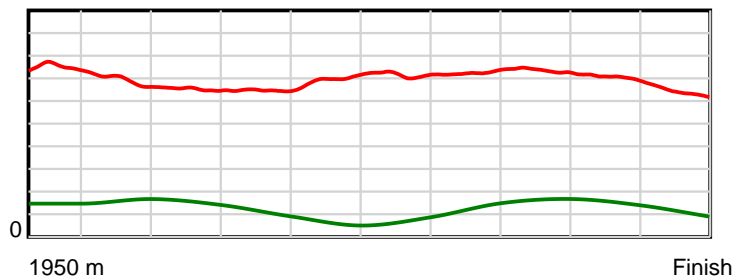

Race Results

November 14, 2017, Race 8, PASCOES THE JEWELLERS MOBILE PACE, Distance 1950m, Addington - Survey 1950m

Result	TAB no.	Horse (Barrier)	1950 to	1800m to	1600m to	1400m to	1200m to	1000m to	800m to	600m to	400m to	200m to	Total or	Margin
7th	2	All About Henr... (2)	1800m	1600m	1400m	1200m	1000m	800m	600m	400m	200m	WP	Average	
		Position in running (margin)	-	3(2.7)	3(5.0)	3(4.4)	5(3.7)	6(4.3)	5(3.8)	5(3.8)	7(5.6)	5(7.2)		14.60
		Sectional time (s)	9.88	14.64	15.11	15.46	14.50	14.10	13.80	13.89	14.14	15.58		
		Cumulative time (s)	141.10	131.22	116.58	101.47	86.01	71.51	57.41	43.61	29.72	15.58	2:21.10	
		Speed (m/s)	15.19	13.66	13.24	12.94	13.79	14.18	14.49	14.40	14.14	12.84	13.82	
		Stride length (m)	6.92	6.73	6.67	6.57	6.68	6.67	6.73	6.49	6.28	5.93	6.55	
		Stride duration (s)	0.457	0.493	0.504	0.508	0.485	0.471	0.464	0.451	0.444	0.462	0.474	
		Stride efficiency (%)	74.94	70.81	69.58	67.37	69.83	69.59	70.72	65.92	61.64	54.93	67.01	
		Stride count	21.66	29.71	29.97	30.46	29.92	29.97	29.73	30.79	31.84	33.73	297.78	

10 m Stride length

0.6 s Stride duration

20 m/sec Speed

100 % Stride efficiency

Note: Horizontal distance axis grid lines are 200m furlongs.

Disclaimer.

HRNZ and NZMTC and Thoroughbred Ratings Pty Ltd accepts no responsibility for the completeness or accuracy of any of the information contained herein, and makes no representations about its suitability for any particular purpose. Users should make their own judgements about those matters and/or seek independent advice. You assume all risks associated with use of the data provided on this page.