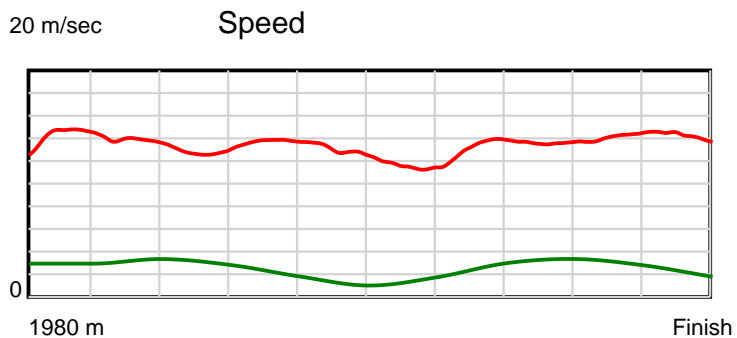

Race Results

August 03, 2018, Race 3, KIWI PUNTERS CHAMPIONSHIP addington.co.nz MOBILE PACE, Distance 1980m, Addington - Survey 1980m

Result	TAB no.	Horse (Barrier)	1980 to	1800m to	1600m to	1400m to	1200m to	1000m to	800m to	600m to	400m to	200m to	Total or	Margin
9th	4	Beau Vista (4)	1800m	1600m	1400m	1200m	1000m	800m	600m	400m	200m	WP	Average	
		Position in running (margin)	-	1(0.0)	1(0.0)	1(0.0)	2(1.4)	2(1.6)	3(2.1)	6(2.1)	4(2.4)	4(2.6)		4.80
		Sectional time (s)	12.82	14.80	15.74	14.58	15.45	17.37	15.20	14.81	14.16	14.09		
		Cumulative time (s)	149.02	136.20	121.40	105.66	91.08	75.63	58.26	43.06	28.25	14.09	2:29.02	
		Speed (m/s)	14.04	13.51	12.71	13.72	12.94	11.51	13.16	13.50	14.12	14.19	13.29	
		Stride length (m)	5.85	5.83	5.70	5.95	5.83	5.36	5.69	5.89	5.84	5.87	5.77	
		Stride duration (s)	0.411	0.431	0.448	0.434	0.450	0.465	0.432	0.437	0.413	0.413	0.435	
		Stride efficiency (%)	53.46	53.09	50.74	55.33	53.09	44.85	50.52	54.29	53.26	53.80	52.11	
		Stride count	30.77	34.31	35.10	33.61	34.31	37.33	35.17	33.93	34.26	34.09	342.88	

Note: Horizontal distance axis grid lines are 200m furlongs.

Disclaimer.

HRNZ and NZMTC and Thoroughbred Ratings Pty Ltd accepts no responsibility for the completeness or accuracy of any of the information contained herein, and makes no representations about its suitability for any particular purpose. Users should make their own judgements about those matters and/or seek independent advice. You assume all risks associated with use of the data provided on this page.