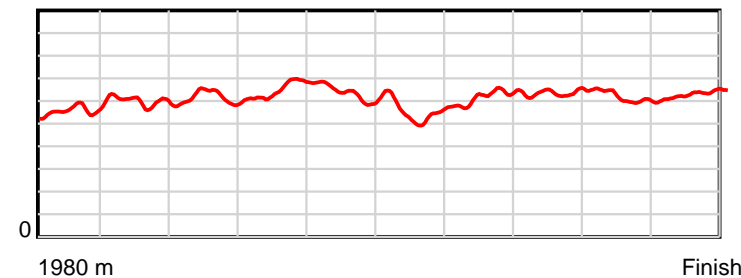

10 m Stride length

0.6 s Stride duration

20 m/sec Speed

100 % Stride efficiency

Note: Horizontal distance axis grid lines are 200m furlongs.

Disclaimer.

HRNZ and NZMTC and Thoroughbred Ratings Pty Ltd accepts no responsibility for the completeness or accuracy of any of the information contained herein, and makes no representations about its suitability for any particular purpose. Users should make their own judgements about those matters and/or seek independent advice. You assume all risks associated with use of the data provided on this page.