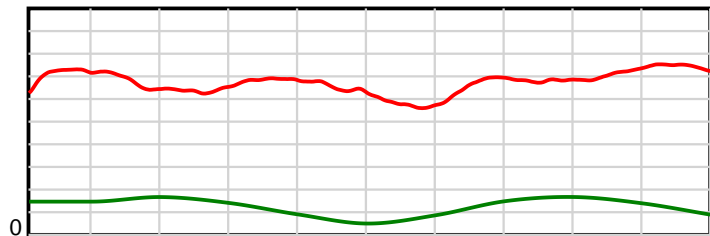

10 m Stride length

1980 m Finish

0.6 s Stride duration

1980 m Finish

20 m/sec Speed

1980 m Finish

100 % Stride efficiency

1980 m Finish