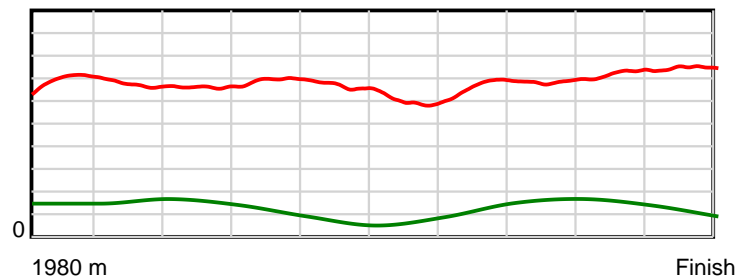

10 m Stride length

0.6 s Stride duration

20 m/sec Speed

100 % Stride efficiency

Note: Horizontal distance axis grid lines are 200m furlongs.

Disclaimer.

HRNZ and NZMTC and Thoroughbred Ratings Pty Ltd accepts no responsibility for the completeness or accuracy of any of the information contained herein, and makes no representations about its suitability for any particular purpose. Users should make their own judgements about those matters and/or seek independent advice. You assume all risks associated with use of the data provided on this page.