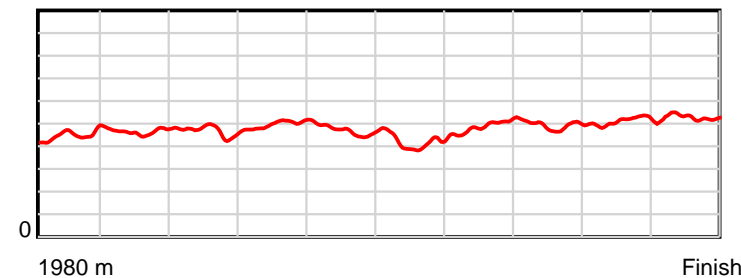

10 m Stride length

0.6 s Stride duration

20 m/sec Speed

100 % Stride efficiency

Note: Horizontal distance axis grid lines are 200m furlongs.

Disclaimer.

HRNZ and NZMTC and Thoroughbred Ratings Pty Ltd accepts no responsibility for the completeness or accuracy of any of the information contained herein, and makes no representations about its suitability for any particular purpose. Users should make their own judgements about those matters and/or seek independent advice. You assume all risks associated with use of the data provided on this page.