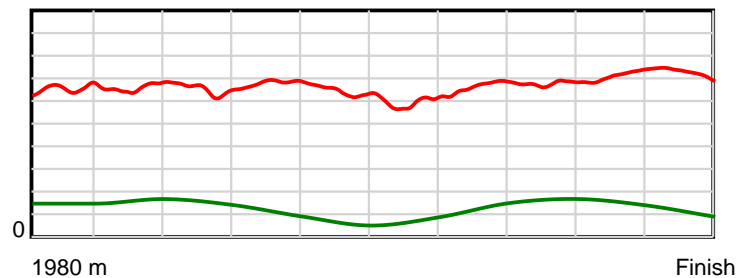

Race Results

August 03, 2018, Race 3, KIWI PUNTERS CHAMPIONSHIP addington.co.nz MOBILE PACE, Distance 1980m, Addington - Survey 1980m

Result	TAB no.	Horse (Barrier)	1980 to	1800m to	1600m to	1400m to	1200m to	1000m to	800m to	600m to	400m to	200m to	Total or	Margin
11th	9	Dundee Lady (9)	1800m	1600m	1400m	1200m	1000m	800m	600m	400m	200m	WP	Average	
		Position in running (margin)	-	11(7.5)	9(10.8)	9(7.8)	10(9.3)	10(9.9)	11(7.4)	12(6.3)	11(6.0)	10(5.7)		6.00
		Sectional time (s)	14.07	15.34	15.24	14.60	15.51	16.86	15.02	14.72	14.07	13.81		
		Cumulative time (s)	149.24	135.17	119.83	104.59	89.99	74.48	57.62	42.60	27.88	13.81	2:29.24	
		Speed (m/s)	12.79	13.04	13.12	13.70	12.89	11.86	13.32	13.59	14.21	14.48	13.27	
		Stride length (m)	5.33	5.40	5.50	5.69	5.49	5.17	5.61	5.63	5.70	5.82	5.53	
		Stride duration (s)	0.408	0.414	0.419	0.416	0.426	0.436	0.421	0.415	0.401	0.402	0.417	
		Stride efficiency (%)	44.34	45.58	47.29	50.60	47.05	41.73	49.18	49.58	50.84	52.92	47.78	
		Stride count	33.79	37.03	36.36	35.15	36.45	38.70	35.65	35.51	35.06	34.37	358.07	

10 m Stride length

0.6 s Stride duration

20 m/sec Speed

100 % Stride efficiency

Note: Horizontal distance axis grid lines are 200m furlongs.

Disclaimer.

HRNZ and NZMTC and Thoroughbred Ratings Pty Ltd accepts no responsibility for the completeness or accuracy of any of the information contained herein, and makes no representations about its suitability for any particular purpose. Users should make their own judgements about those matters and/or seek independent advice. You assume all risks associated with use of the data provided on this page.