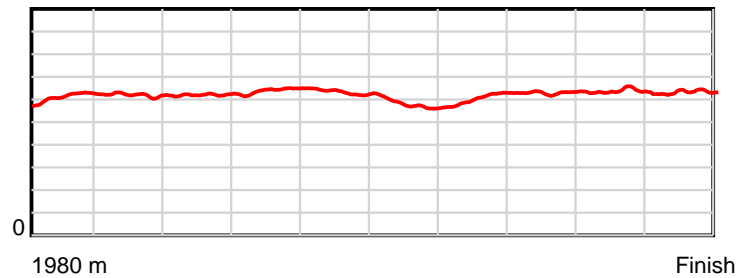

10 m Stride length

0.6 s Stride duration

20 m/sec Speed

100 % Stride efficiency

Note: Horizontal distance axis grid lines are 200m furlongs.

Disclaimer.

HRNZ and NZMTC and Thoroughbred Ratings Pty Ltd accepts no responsibility for the completeness or accuracy of any of the information contained herein, and makes no representations about its suitability for any particular purpose. Users should make their own judgements about those matters and/or seek independent advice. You assume all risks associated with use of the data provided on this page.