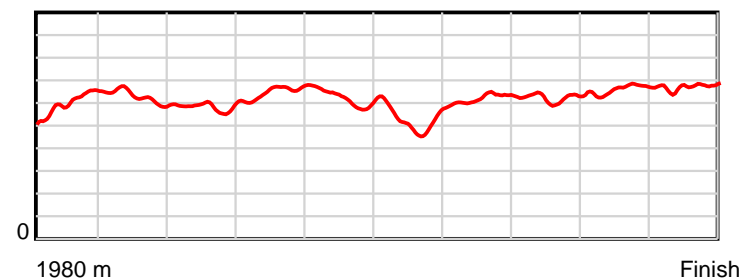

10 m Stride length

0.6 s Stride duration

20 m/sec Speed

100 % Stride efficiency

Note: Horizontal distance axis grid lines are 200m furlongs.

Disclaimer.

HRNZ and NZMTC and Thoroughbred Ratings Pty Ltd accepts no responsibility for the completeness or accuracy of any of the information contained herein, and makes no representations about its suitability for any particular purpose. Users should make their own judgements about those matters and/or seek independent advice. You assume all risks associated with use of the data provided on this page.