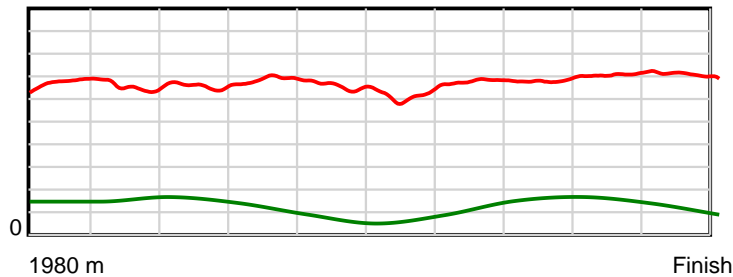

Race Results

August 03, 2018, Race 3, KIWI PUNTERS CHAMPIONSHIP addington.co.nz MOBILE PACE, Distance 1980m, Addington - Survey 1980m

Result	TAB no.	Horse (Barrier)	1980 to	1800m to	1600m to	1400m to	1200m to	1000m to	800m to	600m to	400m to	200m to	Total or	Margin
12th	12	It's A Deal (12)	1800m	1600m	1400m	1200m	1000m	800m	600m	400m	200m	WP	Average	
		Position in running (margin)	-	10(7.0)	10(11.0)	10(8.4)	9(9.1)	9(8.8)	7(4.7)	4(1.5)	7(3.5)	12(6.0)		8.60
		Sectional time (s)	14.00	15.47	15.31	14.48	15.36	16.60	14.65	15.12	14.54	14.17		
		Cumulative time (s)	149.70	135.70	120.23	104.92	90.44	75.08	58.48	43.83	28.71	14.17	2:29.70	
		Speed (m/s)	12.86	12.93	13.06	13.81	13.02	12.05	13.65	13.23	13.76	14.11	13.23	
		Stride length (m)	6.52	6.55	6.76	7.02	6.78	6.19	6.61	6.25	6.32	6.75	6.57	
		Stride duration (s)	0.486	0.506	0.518	0.508	0.521	0.513	0.484	0.473	0.459	0.478	0.496	
		Stride efficiency (%)	66.53	67.02	71.45	76.92	71.94	59.81	68.25	61.04	62.35	71.23	67.36	
		Stride count	27.59	30.54	29.58	28.51	29.48	32.33	30.26	32.00	31.66	29.62	301.57	

10 m Stride length

0.6 s Stride duration

20 m/sec Speed

100 % Stride efficiency

Note: Horizontal distance axis grid lines are 200m furlongs.

Disclaimer.

HRNZ and NZMTC and Thoroughbred Ratings Pty Ltd accepts no responsibility for the completeness or accuracy of any of the information contained herein, and makes no representations about its suitability for any particular purpose. Users should make their own judgements about those matters and/or seek independent advice. You assume all risks associated with use of the data provided on this page.