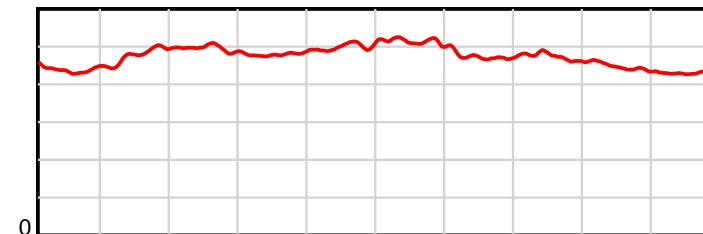

Race Results

August 03, 2018, Race 3, KIWI PUNTERS CHAMPIONSHIP addington.co.nz MOBILE PACE, Distance 1980m, Addington - Survey 1980m

Result	TAB no.	Horse (Barrier)	1980 to	1800m to	1600m to	1400m to	1200m to	1000m to	800m to	600m to	400m to	200m to	Total or	Margin
8th	1	Immortal Chang... (1)	1800m	1600m	1400m	1200m	1000m	800m	600m	400m	200m	WP	Average	
		Position in running (margin)	-	3(1.8)	3(3.6)	5(3.2)	5(5.2)	6(5.7)	9(5.8)	10(4.7)	10(5.2)	8(4.5)		4.70
		Sectional time (s)	13.16	15.10	15.68	14.68	15.49	17.29	15.03	14.86	14.00	13.71		
		Cumulative time (s)	149.00	135.84	120.74	105.06	90.38	74.89	57.60	42.57	27.71	13.71	2:29.00	
		Speed (m/s)	13.68	13.25	12.76	13.62	12.91	11.57	13.31	13.46	14.29	14.59	13.29	
		Stride length (m)	6.14	6.35	6.32	6.53	6.47	5.94	6.29	6.35	6.36	6.34	6.31	
		Stride duration (s)	0.438	0.480	0.495	0.480	0.501	0.513	0.473	0.472	0.445	0.434	0.475	
		Stride efficiency (%)	58.92	63.10	62.39	66.73	65.47	55.05	61.80	63.08	63.13	62.72	62.15	
		Stride count	29.31	31.47	31.65	30.61	30.90	33.70	31.80	31.48	31.47	31.57	313.96	

10 m Stride length

1980 m Finish

0.6 s Stride duration

1980 m Finish

20 m/sec Speed

1980 m Finish

100 % Stride efficiency

1980 m Finish