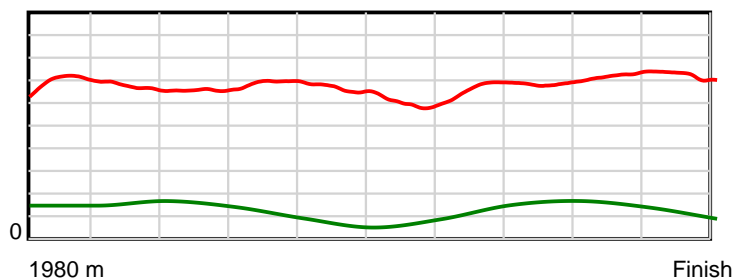

10 m Stride length

0.6 s Stride duration

20 m/sec Speed

100 % Stride efficiency

Note: Horizontal distance axis grid lines are 200m furlongs.

Disclaimer.

HRNZ and NZMTC and Thoroughbred Ratings Pty Ltd accepts no responsibility for the completeness or accuracy of any of the information contained herein, and makes no representations about its suitability for any particular purpose. Users should make their own judgements about those matters and/or seek independent advice. You assume all risks associated with use of the data provided on this page.