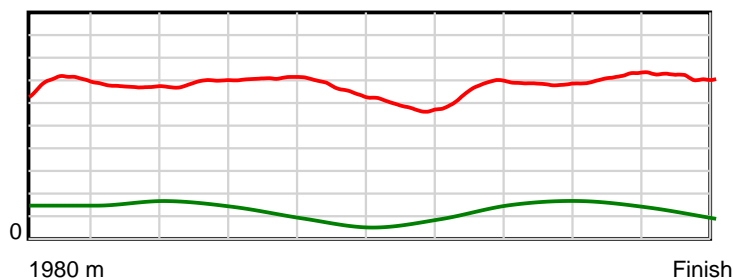

10 m Stride length

0.6 s Stride duration

20 m/sec Speed

100 % Stride efficiency

Note: Horizontal distance axis grid lines are 200m furlongs.

Disclaimer.

HRNZ and NZMTC and Thoroughbred Ratings Pty Ltd accepts no responsibility for the completeness or accuracy of any of the information contained herein, and makes no representations about its suitability for any particular purpose. Users should make their own judgements about those matters and/or seek independent advice. You assume all risks associated with use of the data provided on this page.