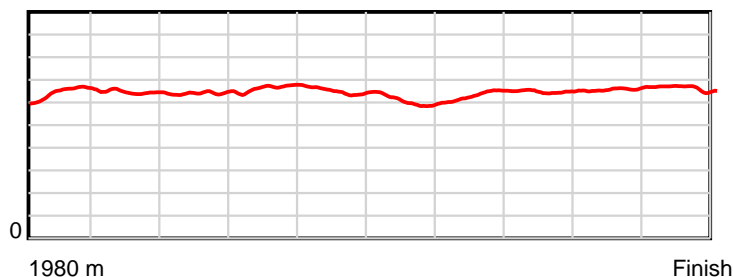

Race Results

August 03, 2018, Race 3, KIWI PUNTERS CHAMPIONSHIP addington.co.nz MOBILE PACE, Distance 1980m, Addington - Survey 1980m

Result	TAB no.	Horse (Barrier)	1980 to	1800m to	1600m to	1400m to	1200m to	1000m to	800m to	600m to	400m to	200m to	Total or	Margin
4th	3	Mordecai (3)	1800m	1600m	1400m	1200m	1000m	800m	600m	400m	200m	WP	Average	
		Position in running (margin)	-	4(2.2)	4(4.3)	4(3.1)	4(4.2)	3(3.7)	2(2.1)	3(1.0)	3(1.3)	2(0.7)		2.10
		Sectional time (s)	13.13	15.14	15.54	14.55	15.32	17.01	15.02	14.84	14.02	13.96		
		Cumulative time (s)	148.53	135.40	120.26	104.72	90.17	74.85	57.84	42.82	27.98	13.96	2:28.53	
		Speed (m/s)	13.71	13.21	12.87	13.75	13.05	11.76	13.32	13.48	14.27	14.33	13.33	
		Stride length (m)	6.41	6.32	6.28	6.62	6.38	5.94	6.34	6.38	6.50	6.59	6.37	
		Stride duration (s)	0.461	0.479	0.488	0.481	0.489	0.505	0.476	0.473	0.455	0.460	0.478	
		Stride efficiency (%)	64.16	62.48	61.70	68.44	63.58	55.10	62.71	63.57	65.93	67.84	63.38	
		Stride count	28.09	31.63	31.83	30.22	31.36	33.68	31.57	31.36	30.79	30.36	310.89	

10 m Stride length