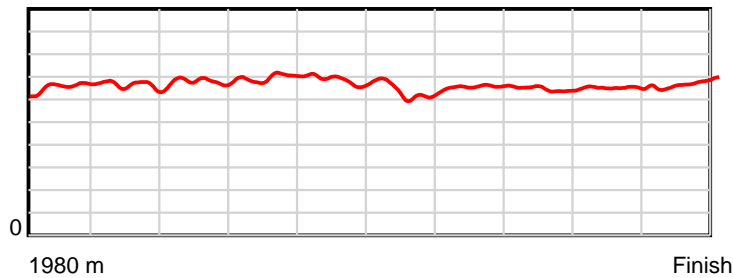

Race Results

August 03, 2018, Race 3, KIWI PUNTERS CHAMPIONSHIP addington.co.nz MOBILE PACE, Distance 1980m, Addington - Survey 1980m

Result	TAB no.	Horse (Barrier)	1980 to	1800m to	1600m to	1400m to	1200m to	1000m to	800m to	600m to	400m to	200m to	Total or	Margin
12th	12	It's A Deal (12)	1800m	1600m	1400m	1200m	1000m	800m	600m	400m	200m	WP	Average	
		Position in running (margin)	-	10(7.0)	10(11.0)	10(8.4)	9(9.1)	9(8.8)	7(4.7)	4(1.5)	7(3.5)	12(6.0)		8.60
		Sectional time (s)	14.00	15.47	15.31	14.48	15.36	16.60	14.65	15.12	14.54	14.17		
		Cumulative time (s)	149.70	135.70	120.23	104.92	90.44	75.08	58.48	43.83	28.71	14.17	2:29.70	
		Speed (m/s)	12.86	12.93	13.06	13.81	13.02	12.05	13.65	13.23	13.76	14.11	13.23	
		Stride length (m)	6.52	6.55	6.76	7.02	6.78	6.19	6.61	6.25	6.32	6.75	6.57	
		Stride duration (s)	0.486	0.506	0.518	0.508	0.521	0.513	0.484	0.473	0.459	0.478	0.496	
		Stride efficiency (%)	66.53	67.02	71.45	76.92	71.94	59.81	68.25	61.04	62.35	71.23	67.36	
		Stride count	27.59	30.54	29.58	28.51	29.48	32.33	30.26	32.00	31.66	29.62	301.57	

10 m Stride length