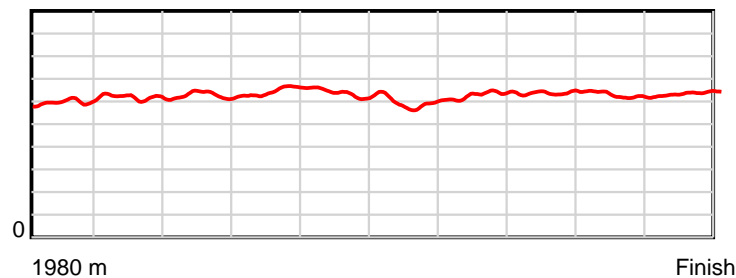

10 m Stride length

0.6 s Stride duration

20 m/sec Speed

100 % Stride efficiency

Note: Horizontal distance axis grid lines are 200m furlongs.

Disclaimer.

HRNZ and NZMTC and Thoroughbred Ratings Pty Ltd accepts no responsibility for the completeness or accuracy of any of the information contained herein, and makes no representations about its suitability for any particular purpose. Users should make their own judgements about those matters and/or seek independent advice. You assume all risks associated with use of the data provided on this page.