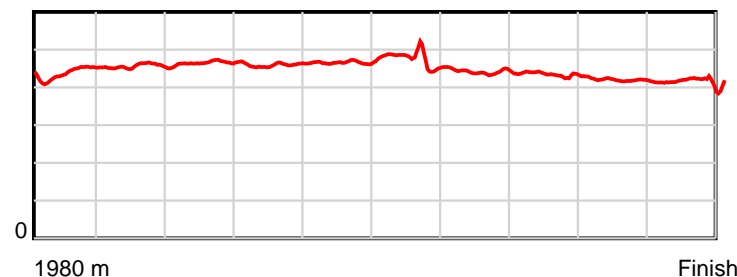

Race Results

August 03, 2018, Race 3, KIWI PUNTERS CHAMPIONSHIP addington.co.nz MOBILE PACE, Distance 1980m, Addington - Survey 1980m

Result	TAB no.	Horse (Barrier)	1980 to	1800m to	1600m to	1400m to	1200m to	1000m to	800m to	600m to	400m to	200m to	Total or	Margin
5th	6	Hannah Extreme (6)	1800m	1600m	1400m	1200m	1000m	800m	600m	400m	200m	WP	Average	
		Position in running (margin)	-	6(3.9)	8(8.9)	8(6.6)	7(7.4)	8(6.9)	4(3.2)	1(0.0)	2(1.2)	3(1.2)		2.10
		Sectional time (s)	13.44	15.63	15.35	14.48	15.34	16.66	14.66	14.97	14.13	13.88		
		Cumulative time (s)	148.54	135.10	119.47	104.12	89.64	74.30	57.64	42.98	28.01	13.88	2:28.54	
		Speed (m/s)	13.39	12.80	13.03	13.81	13.04	12.00	13.64	13.36	14.15	14.41	13.33	
		Stride length (m)	5.94	5.83	6.06	6.34	6.08	5.65	6.00	5.77	5.92	5.97	5.95	
		Stride duration (s)	0.437	0.456	0.466	0.459	0.466	0.470	0.440	0.432	0.419	0.414	0.446	
		Stride efficiency (%)	55.06	53.12	57.45	62.72	57.77	49.87	56.23	51.96	54.82	55.62	55.32	
		Stride count	30.32	34.30	32.99	31.57	32.89	35.40	33.34	34.69	33.77	33.52	332.79	

10 m Stride length

0.6 s Stride duration

20 m/sec Speed

100 % Stride efficiency

Note: Horizontal distance axis grid lines are 200m furlongs.

Disclaimer.

HRNZ and NZMTC and Thoroughbred Ratings Pty Ltd accepts no responsibility for the completeness or accuracy of any of the information contained herein, and makes no representations about its suitability for any particular purpose. Users should make their own judgements about those matters and/or seek independent advice. You assume all risks associated with use of the data provided on this page.