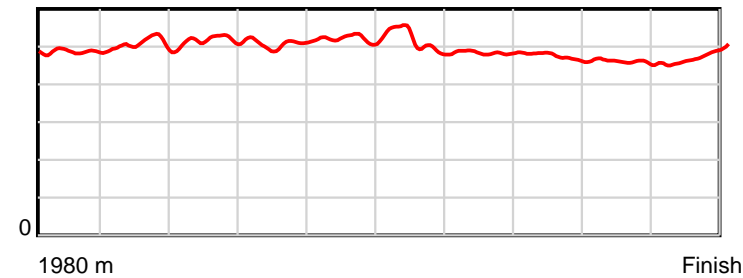

0.6 s Stride duration