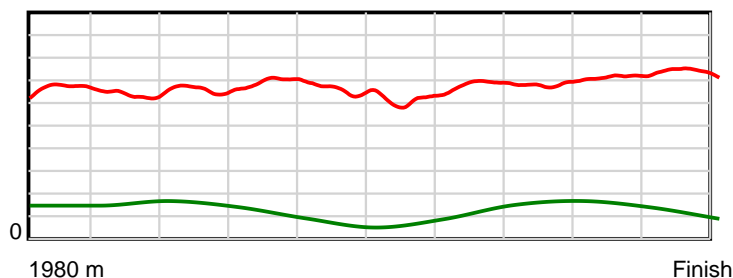

Race Results

August 03, 2018, Race 3, KIWI PUNTERS CHAMPIONSHIP addington.co.nz MOBILE PACE, Distance 1980m, Addington - Survey 1980m

Result	TAB no.	Horse (Barrier)	1980 to	1800m to	1600m to	1400m to	1200m to	1000m to	800m to	600m to	400m to	200m to	Total or	Margin
7th	7	Collection (7)	1800m	1600m	1400m	1200m	1000m	800m	600m	400m	200m	WP	Average	
		Position in running (margin)	-	9(5.1)	11(13.0)	11(11.0)	11(11.0)	11(11.2)	10(7.1)	8(3.5)	9(4.5)	11(5.7)		4.70
		Sectional time (s)	13.66	16.11	15.41	14.35	15.45	16.59	14.60	14.95	14.32	13.55		
		Cumulative time (s)	148.99	135.33	119.22	103.81	89.46	74.01	57.42	42.82	27.87	13.55	2:28.99	
		Speed (m/s)	13.18	12.41	12.98	13.94	12.94	12.06	13.70	13.38	13.97	14.76	13.29	
		Stride length (m)	5.98	5.88	6.12	6.45	6.18	5.83	6.34	6.18	6.25	6.48	6.16	
		Stride duration (s)	0.450	0.474	0.471	0.463	0.478	0.484	0.463	0.462	0.447	0.439	0.464	
		Stride efficiency (%)	55.85	54.03	58.54	64.93	59.73	53.18	62.83	59.60	60.98	65.57	59.35	
		Stride count	30.11	34.01	32.68	31.03	32.35	34.28	31.54	32.38	32.02	30.87	321.27	

10 m Stride length

0.6 s Stride duration

20 m/sec Speed

100 % Stride efficiency

Note: Horizontal distance axis grid lines are 200m furlongs.

Disclaimer.

HRNZ and NZMTC and Thoroughbred Ratings Pty Ltd accepts no responsibility for the completeness or accuracy of any of the information contained herein, and makes no representations about its suitability for any particular purpose. Users should make their own judgements about those matters and/or seek independent advice. You assume all risks associated with use of the data provided on this page.