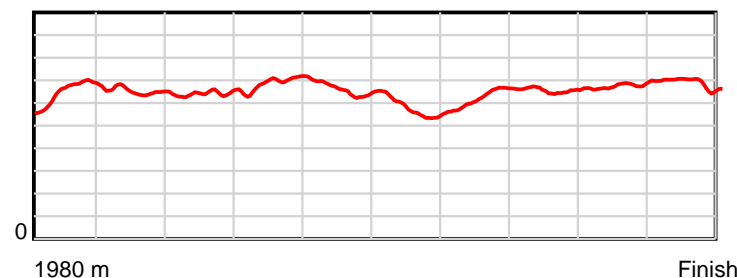

10 m Stride length

0.6 s Stride duration

20 m/sec Speed

100 % Stride efficiency

Note: Horizontal distance axis grid lines are 200m furlongs.

Disclaimer.

HRNZ and NZMTC and Thoroughbred Ratings Pty Ltd accepts no responsibility for the completeness or accuracy of any of the information contained herein, and makes no representations about its suitability for any particular purpose. Users should make their own judgements about those matters and/or seek independent advice. You assume all risks associated with use of the data provided on this page.