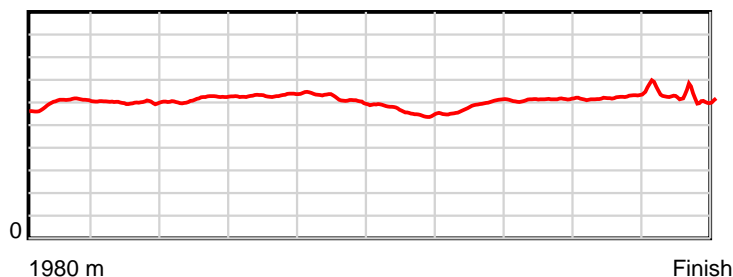

Race Results

August 03, 2018, Race 3, KIWI PUNTERS CHAMPIONSHIP addington.co.nz MOBILE PACE, Distance 1980m, Addington - Survey 1980m

Result	TAB no.	Horse (Barrier)	1980 to	1800m to	1600m to	1400m to	1200m to	1000m to	800m to	600m to	400m to	200m to	Total or	Margin
3rd	5	Delightful Tan... (5)	1800m	1600m	1400m	1200m	1000m	800m	600m	400m	200m	WP	Average	
		Position in running (margin)	-	5(2.8)	5(5.8)	2(1.4)	1(0.0)	1(0.0)	1(0.0)	2(0.2)	1(0.0)	1(0.0)		1.80
		Sectional time (s)	13.16	15.29	15.01	14.12	15.41	17.28	15.24	14.74	14.12	14.11		
		Cumulative time (s)	148.48	135.32	120.03	105.02	90.90	75.49	58.21	42.97	28.23	14.11	2:28.48	
		Speed (m/s)	13.68	13.08	13.32	14.16	12.98	11.57	13.12	13.57	14.16	14.17	13.34	
		Stride length (m)	5.89	5.82	5.95	6.30	6.04	5.55	5.82	6.08	6.22	6.11	5.97	
		Stride duration (s)	0.428	0.445	0.447	0.445	0.465	0.480	0.444	0.448	0.439	0.431	0.448	
		Stride efficiency (%)	54.24	52.90	55.37	62.10	57.05	48.15	52.96	57.74	60.49	58.33	55.74	
		Stride count	30.55	34.38	33.60	31.73	33.10	36.03	34.36	32.90	32.15	32.73	331.53	

10 m Stride length