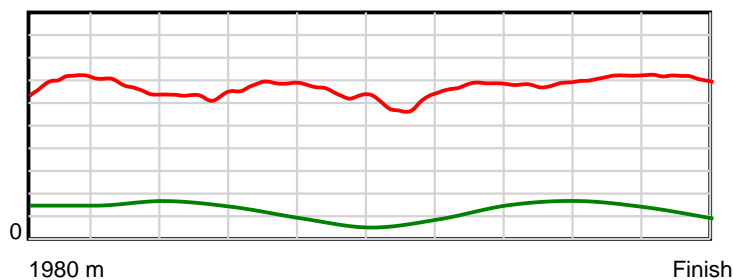

Race Results

August 03, 2018, Race 3, KIWI PUNTERS CHAMPIONSHIP addington.co.nz MOBILE PACE, Distance 1980m, Addington - Survey 1980m

Result	TAB no.	Horse (Barrier)	1980 to	1800m to	1600m to	1400m to	1200m to	1000m to	800m to	600m to	400m to	200m to	Total or	Margin
10th	10	Jonty James (10)	1800m	1600m	1400m	1200m	1000m	800m	600m	400m	200m	WP	Average	
		Position in running (margin)	-	7(4.0)	6(5.8)	7(6.0)	8(7.7)	7(6.9)	8(5.0)	5(1.6)	6(3.4)	7(4.1)		5.60
		Sectional time (s)	13.48	15.11	15.76	14.65	15.27	16.97	14.63	15.07	14.24	13.99		
		Cumulative time (s)	149.17	135.69	120.58	104.82	90.17	74.90	57.93	43.30	28.23	13.99	2:29.17	
		Speed (m/s)	13.35	13.24	12.69	13.65	13.10	11.79	13.67	13.27	14.04	14.30	13.27	
		Stride length (m)	6.16	6.25	6.13	6.46	6.38	5.73	6.34	6.14	6.37	6.61	6.25	
		Stride duration (s)	0.442	0.472	0.483	0.473	0.487	0.486	0.464	0.463	0.454	0.463	0.471	
		Stride efficiency (%)	59.27	61.10	58.75	65.13	63.57	51.36	62.79	58.98	63.48	68.36	61.05	
		Stride count	29.23	31.98	32.62	30.98	31.36	34.88	31.55	32.56	31.38	30.24	316.78	

10 m Stride length

0.6 s Stride duration

20 m/sec Speed

100 % Stride efficiency

Note: Horizontal distance axis grid lines are 200m furlongs.

Disclaimer.

HRNZ and NZMTC and Thoroughbred Ratings Pty Ltd accepts no responsibility for the completeness or accuracy of any of the information contained herein, and makes no representations about its suitability for any particular purpose. Users should make their own judgements about those matters and/or seek independent advice. You assume all risks associated with use of the data provided on this page.