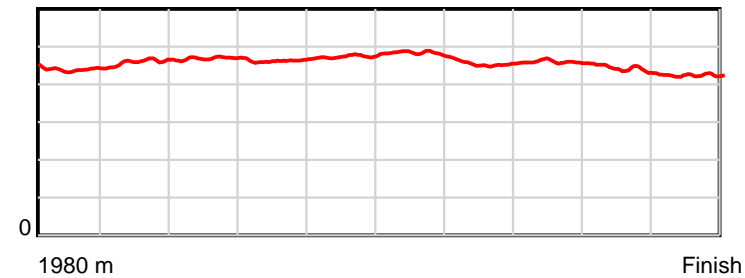

10 m Stride length

0.6 s Stride duration

20 m/sec Speed

100 % Stride efficiency

Note: Horizontal distance axis grid lines are 200m furlongs.

Disclaimer.

HRNZ and NZMTC and Thoroughbred Ratings Pty Ltd accepts no responsibility for the completeness or accuracy of any of the information contained herein, and makes no representations about its suitability for any particular purpose. Users should make their own judgements about those matters and/or seek independent advice. You assume all risks associated with use of the data provided on this page.