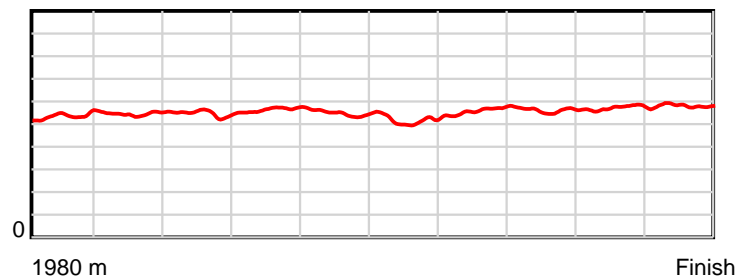

Race Results

August 03, 2018, Race 3, KIWI PUNTERS CHAMPIONSHIP addington.co.nz MOBILE PACE, Distance 1980m, Addington - Survey 1980m

Result	TAB no.	Horse (Barrier)	1980 to	1800m to	1600m to	1400m to	1200m to	1000m to	800m to	600m to	400m to	200m to	Total or	Margin
11th	9	Dundee Lady (9)	1800m	1600m	1400m	1200m	1000m	800m	600m	400m	200m	WP	Average	
		Position in running (margin)	-	11(7.5)	9(10.8)	9(7.8)	10(9.3)	10(9.9)	11(7.4)	12(6.3)	11(6.0)	10(5.7)		6.00
		Sectional time (s)	14.07	15.34	15.24	14.60	15.51	16.86	15.02	14.72	14.07	13.81		
		Cumulative time (s)	149.24	135.17	119.83	104.59	89.99	74.48	57.62	42.60	27.88	13.81	2:29.24	
		Speed (m/s)	12.79	13.04	13.12	13.70	12.89	11.86	13.32	13.59	14.21	14.48	13.27	
		Stride length (m)	5.33	5.40	5.50	5.69	5.49	5.17	5.61	5.63	5.70	5.82	5.53	
		Stride duration (s)	0.408	0.414	0.419	0.416	0.426	0.436	0.421	0.415	0.401	0.402	0.417	
		Stride efficiency (%)	44.34	45.58	47.29	50.60	47.05	41.73	49.18	49.58	50.84	52.92	47.78	
		Stride count	33.79	37.03	36.36	35.15	36.45	38.70	35.65	35.51	35.06	34.37	358.07	

10 m Stride length