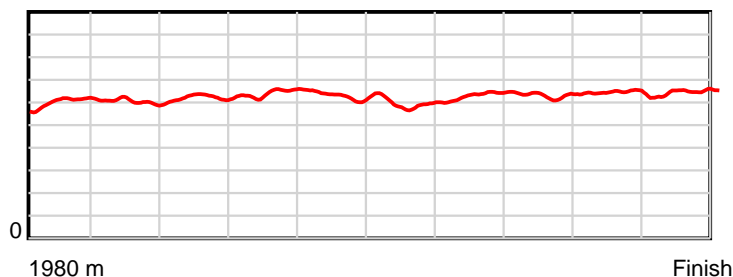

Race Results

August 03, 2018, Race 3, KIWI PUNTERS CHAMPIONSHIP addington.co.nz MOBILE PACE, Distance 1980m, Addington - Survey 1980m

Result	TAB no.	Horse (Barrier)	1980 to	1800m to	1600m to	1400m to	1200m to	1000m to	800m to	600m to	400m to	200m to	Total or	Margin
7th	7	Collection (7)	1800m	1600m	1400m	1200m	1000m	800m	600m	400m	200m	WP	Average	
		Position in running (margin)	-	9(5.1)	11(13.0)	11(11.0)	11(11.0)	11(11.2)	10(7.1)	8(3.5)	9(4.5)	11(5.7)		4.70
		Sectional time (s)	13.66	16.11	15.41	14.35	15.45	16.59	14.60	14.95	14.32	13.55		
		Cumulative time (s)	148.99	135.33	119.22	103.81	89.46	74.01	57.42	42.82	27.87	13.55	2:28.99	
		Speed (m/s)	13.18	12.41	12.98	13.94	12.94	12.06	13.70	13.38	13.97	14.76	13.29	
		Stride length (m)	5.98	5.88	6.12	6.45	6.18	5.83	6.34	6.18	6.25	6.48	6.16	
		Stride duration (s)	0.450	0.474	0.471	0.463	0.478	0.484	0.463	0.462	0.447	0.439	0.464	
		Stride efficiency (%)	55.85	54.03	58.54	64.93	59.73	53.18	62.83	59.60	60.98	65.57	59.35	
		Stride count	30.11	34.01	32.68	31.03	32.35	34.28	31.54	32.38	32.02	30.87	321.27	

10 m Stride length