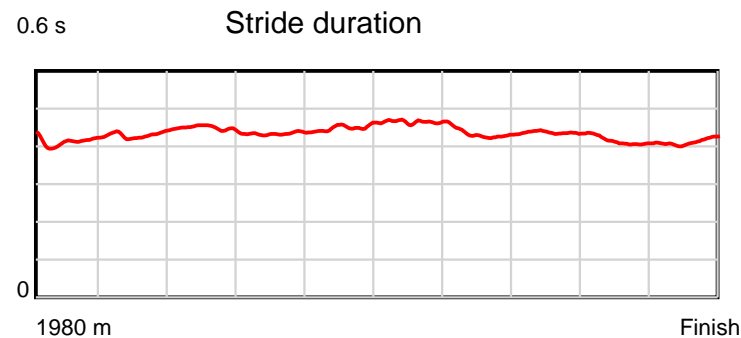

Race Results

August 03, 2018, Race 3, KIWI PUNTERS CHAMPIONSHIP addington.co.nz MOBILE PACE, Distance 1980m, Addington - Survey 1980m

Result	TAB no.	Horse (Barrier)	1980 to	1800m to	1600m to	1400m to	1200m to	1000m to	800m to	600m to	400m to	200m to	Total or	Margin
9th	4	Beau Vista (4)	1800m	1600m	1400m	1200m	1000m	800m	600m	400m	200m	WP	Average	
		Position in running (margin)	-	1(0.0)	1(0.0)	1(0.0)	2(1.4)	2(1.6)	3(2.1)	6(2.1)	4(2.4)	4(2.6)		4.80
		Sectional time (s)	12.82	14.80	15.74	14.58	15.45	17.37	15.20	14.81	14.16	14.09		
		Cumulative time (s)	149.02	136.20	121.40	105.66	91.08	75.63	58.26	43.06	28.25	14.09	2:29.02	
		Speed (m/s)	14.04	13.51	12.71	13.72	12.94	11.51	13.16	13.50	14.12	14.19	13.29	
		Stride length (m)	5.85	5.83	5.70	5.95	5.83	5.36	5.69	5.89	5.84	5.87	5.77	
		Stride duration (s)	0.411	0.431	0.448	0.434	0.450	0.465	0.432	0.437	0.413	0.413	0.435	
		Stride efficiency (%)	53.46	53.09	50.74	55.33	53.09	44.85	50.52	54.29	53.26	53.80	52.11	
		Stride count	30.77	34.31	35.10	33.61	34.31	37.33	35.17	33.93	34.26	34.09	342.88	

Note: Horizontal distance axis grid lines are 200m furlongs.

Disclaimer.

HRNZ and NZMTC and Thoroughbred Ratings Pty Ltd accepts no responsibility for the completeness or accuracy of any of the information contained herein, and makes no representations about its suitability for any particular purpose. Users should make their own judgements about those matters and/or seek independent advice. You assume all risks associated with use of the data provided on this page.