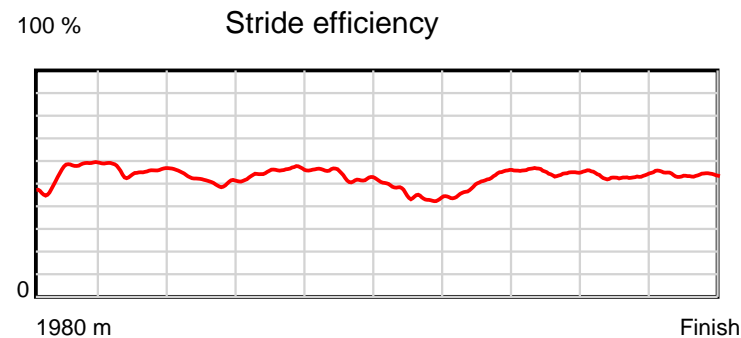

Race Results

August 03, 2018, Race 3, KIWI PUNTERS CHAMPIONSHIP addington.co.nz MOBILE PACE, Distance 1980m, Addington - Survey 1980m

Result	TAB no.	Horse (Barrier)	1980 to	1800m to	1600m to	1400m to	1200m to	1000m to	800m to	600m to	400m to	200m to	Total or	Margin
9th	4	Beau Vista (4)	1800m	1600m	1400m	1200m	1000m	800m	600m	400m	200m	WP	Average	
		Position in running (margin)	-	1(0.0)	1(0.0)	1(0.0)	2(1.4)	2(1.6)	3(2.1)	6(2.1)	4(2.4)	4(2.6)		4.80
		Sectional time (s)	12.82	14.80	15.74	14.58	15.45	17.37	15.20	14.81	14.16	14.09		
		Cumulative time (s)	149.02	136.20	121.40	105.66	91.08	75.63	58.26	43.06	28.25	14.09	2:29.02	
		Speed (m/s)	14.04	13.51	12.71	13.72	12.94	11.51	13.16	13.50	14.12	14.19	13.29	
		Stride length (m)	5.85	5.83	5.70	5.95	5.83	5.36	5.69	5.89	5.84	5.87	5.77	
		Stride duration (s)	0.411	0.431	0.448	0.434	0.450	0.465	0.432	0.437	0.413	0.413	0.435	
		Stride efficiency (%)	53.46	53.09	50.74	55.33	53.09	44.85	50.52	54.29	53.26	53.80	52.11	
		Stride count	30.77	34.31	35.10	33.61	34.31	37.33	35.17	33.93	34.26	34.09	342.88	

Note: Horizontal distance axis grid lines are 200m furlongs.

Disclaimer.

HRNZ and NZMTC and Thoroughbred Ratings Pty Ltd accepts no responsibility for the completeness or accuracy of any of the information contained herein, and makes no representations about its suitability for any particular purpose. Users should make their own judgements about those matters and/or seek independent advice. You assume all risks associated with use of the data provided on this page.