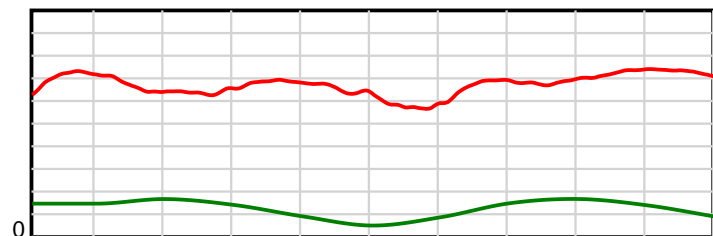

10 m Stride length

1980 m Finish

0.6 s Stride duration

1980 m Finish

20 m/sec Speed

1980 m Finish

100 % Stride efficiency

1980 m Finish