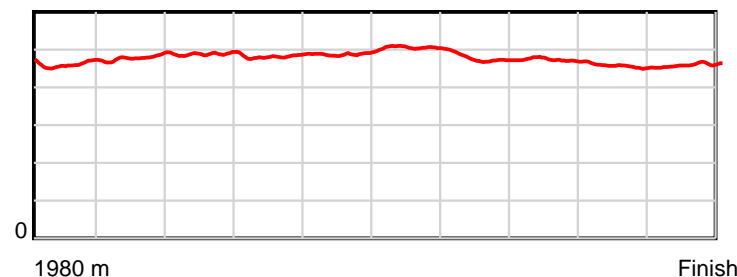

10 m Stride length

0.6 s Stride duration

20 m/sec Speed

100 % Stride efficiency

Note: Horizontal distance axis grid lines are 200m furlongs.

Disclaimer.

HRNZ and NZMTC and Thoroughbred Ratings Pty Ltd accepts no responsibility for the completeness or accuracy of any of the information contained herein, and makes no representations about its suitability for any particular purpose. Users should make their own judgements about those matters and/or seek independent advice. You assume all risks associated with use of the data provided on this page.