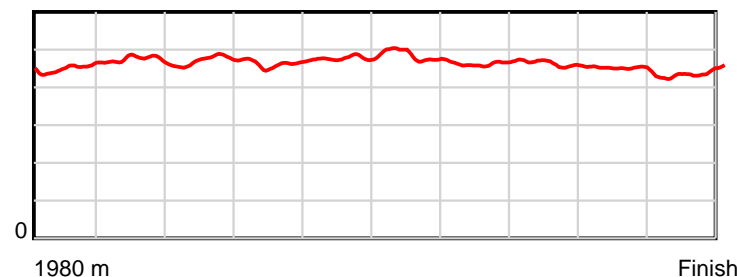

Race Results

August 03, 2018, Race 3, KIWI PUNTERS CHAMPIONSHIP addington.co.nz MOBILE PACE, Distance 1980m, Addington - Survey 1980m

Result	TAB no.	Horse (Barrier)	1980 to	1800m to	1600m to	1400m to	1200m to	1000m to	800m to	600m to	400m to	200m to	Total or	Margin
7th	7	Collection (7)	1800m	1600m	1400m	1200m	1000m	800m	600m	400m	200m	WP	Average	
		Position in running (margin)	-	9(5.1)	11(13.0)	11(11.0)	11(11.0)	11(11.2)	10(7.1)	8(3.5)	9(4.5)	11(5.7)		4.70
		Sectional time (s)	13.66	16.11	15.41	14.35	15.45	16.59	14.60	14.95	14.32	13.55		
		Cumulative time (s)	148.99	135.33	119.22	103.81	89.46	74.01	57.42	42.82	27.87	13.55	2:28.99	
		Speed (m/s)	13.18	12.41	12.98	13.94	12.94	12.06	13.70	13.38	13.97	14.76	13.29	
		Stride length (m)	5.98	5.88	6.12	6.45	6.18	5.83	6.34	6.18	6.25	6.48	6.16	
		Stride duration (s)	0.450	0.474	0.471	0.463	0.478	0.484	0.463	0.462	0.447	0.439	0.464	
		Stride efficiency (%)	55.85	54.03	58.54	64.93	59.73	53.18	62.83	59.60	60.98	65.57	59.35	
		Stride count	30.11	34.01	32.68	31.03	32.35	34.28	31.54	32.38	32.02	30.87	321.27	

10 m Stride length

0.6 s Stride duration

20 m/sec Speed

100 % Stride efficiency

Note: Horizontal distance axis grid lines are 200m furlongs.

Disclaimer.

HRNZ and NZMTC and Thoroughbred Ratings Pty Ltd accepts no responsibility for the completeness or accuracy of any of the information contained herein, and makes no representations about its suitability for any particular purpose. Users should make their own judgements about those matters and/or seek independent advice. You assume all risks associated with use of the data provided on this page.