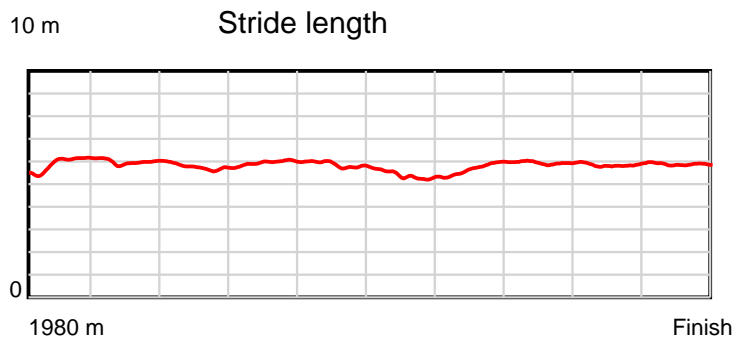

Race Results

August 03, 2018, Race 3, KIWI PUNTERS CHAMPIONSHIP addington.co.nz MOBILE PACE, Distance 1980m, Addington - Survey 1980m

Result	TAB no.	Horse (Barrier)	1980 to	1800m to	1600m to	1400m to	1200m to	1000m to	800m to	600m to	400m to	200m to	Total or	Margin
9th	4	Beau Vista (4)	1800m	1600m	1400m	1200m	1000m	800m	600m	400m	200m	WP	Average	
		Position in running (margin)	-	1(0.0)	1(0.0)	1(0.0)	2(1.4)	2(1.6)	3(2.1)	6(2.1)	4(2.4)	4(2.6)		4.80
		Sectional time (s)	12.82	14.80	15.74	14.58	15.45	17.37	15.20	14.81	14.16	14.09		
		Cumulative time (s)	149.02	136.20	121.40	105.66	91.08	75.63	58.26	43.06	28.25	14.09	2:29.02	
		Speed (m/s)	14.04	13.51	12.71	13.72	12.94	11.51	13.16	13.50	14.12	14.19	13.29	
		Stride length (m)	5.85	5.83	5.70	5.95	5.83	5.36	5.69	5.89	5.84	5.87	5.77	
		Stride duration (s)	0.411	0.431	0.448	0.434	0.450	0.465	0.432	0.437	0.413	0.413	0.435	
		Stride efficiency (%)	53.46	53.09	50.74	55.33	53.09	44.85	50.52	54.29	53.26	53.80	52.11	
		Stride count	30.77	34.31	35.10	33.61	34.31	37.33	35.17	33.93	34.26	34.09	342.88	

Note: Horizontal distance axis grid lines are 200m furlongs.

Disclaimer.

HRNZ and NZMTC and Thoroughbred Ratings Pty Ltd accepts no responsibility for the completeness or accuracy of any of the information contained herein, and makes no representations about its suitability for any particular purpose. Users should make their own judgements about those matters and/or seek independent advice. You assume all risks associated with use of the data provided on this page.