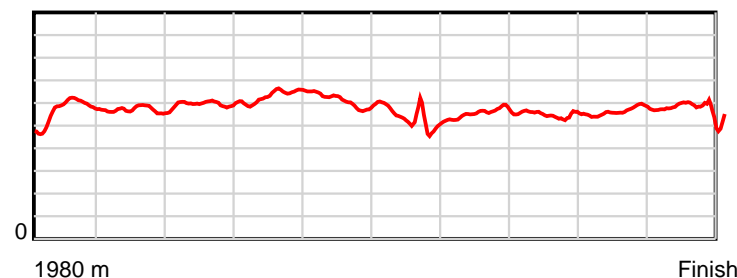

10 m Stride length

0.6 s Stride duration

20 m/sec Speed

100 % Stride efficiency

Note: Horizontal distance axis grid lines are 200m furlongs.

Disclaimer.

HRNZ and NZMTC and Thoroughbred Ratings Pty Ltd accepts no responsibility for the completeness or accuracy of any of the information contained herein, and makes no representations about its suitability for any particular purpose. Users should make their own judgements about those matters and/or seek independent advice. You assume all risks associated with use of the data provided on this page.