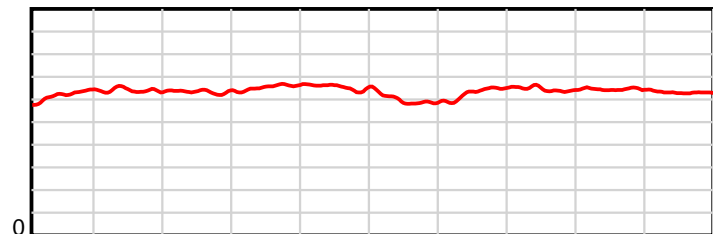

Race Results

August 03, 2018, Race 3, KIWI PUNTERS CHAMPIONSHIP addington.co.nz MOBILE PACE, Distance 1980m, Addington - Survey 1980m

Result	TAB no.	Horse (Barrier)	1980 to	1800m to	1600m to	1400m to	1200m to	1000m to	800m to	600m to	400m to	200m to	Total or	Margin
8th	1	Immortal Chang... (1)	1800m	1600m	1400m	1200m	1000m	800m	600m	400m	200m	WP	Average	
		Position in running (margin)	-	3(1.8)	3(3.6)	5(3.2)	5(5.2)	6(5.7)	9(5.8)	10(4.7)	10(5.2)	8(4.5)		4.70
		Sectional time (s)	13.16	15.10	15.68	14.68	15.49	17.29	15.03	14.86	14.00	13.71		
		Cumulative time (s)	149.00	135.84	120.74	105.06	90.38	74.89	57.60	42.57	27.71	13.71	2:29.00	
		Speed (m/s)	13.68	13.25	12.76	13.62	12.91	11.57	13.31	13.46	14.29	14.59	13.29	
		Stride length (m)	6.14	6.35	6.32	6.53	6.47	5.94	6.29	6.35	6.36	6.34	6.31	
		Stride duration (s)	0.438	0.480	0.495	0.480	0.501	0.513	0.473	0.472	0.445	0.434	0.475	
		Stride efficiency (%)	58.92	63.10	62.39	66.73	65.47	55.05	61.80	63.08	63.13	62.72	62.15	
		Stride count	29.31	31.47	31.65	30.61	30.90	33.70	31.80	31.48	31.47	31.57	313.96	

10 m Stride length

1980 m Finish