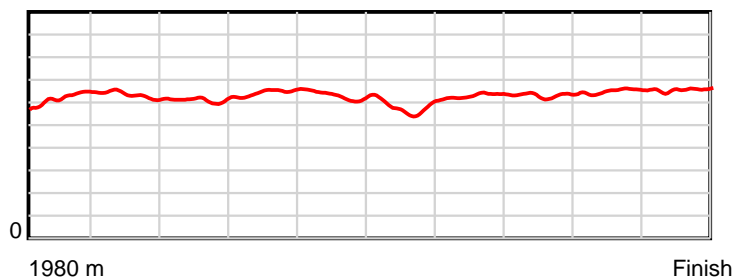

Race Results

August 03, 2018, Race 3, KIWI PUNTERS CHAMPIONSHIP addington.co.nz MOBILE PACE, Distance 1980m, Addington - Survey 1980m

Result	TAB no.	Horse (Barrier)	1980 to	1800m to	1600m to	1400m to	1200m to	1000m to	800m to	600m to	400m to	200m to	Total or	Margin
10th	10	Jonty James (10)	1800m	1600m	1400m	1200m	1000m	800m	600m	400m	200m	WP	Average	
		Position in running (margin)	-	7(4.0)	6(5.8)	7(6.0)	8(7.7)	7(6.9)	8(5.0)	5(1.6)	6(3.4)	7(4.1)		5.60
		Sectional time (s)	13.48	15.11	15.76	14.65	15.27	16.97	14.63	15.07	14.24	13.99		
		Cumulative time (s)	149.17	135.69	120.58	104.82	90.17	74.90	57.93	43.30	28.23	13.99	2:29.17	
		Speed (m/s)	13.35	13.24	12.69	13.65	13.10	11.79	13.67	13.27	14.04	14.30	13.27	
		Stride length (m)	6.16	6.25	6.13	6.46	6.38	5.73	6.34	6.14	6.37	6.61	6.25	
		Stride duration (s)	0.442	0.472	0.483	0.473	0.487	0.486	0.464	0.463	0.454	0.463	0.471	
		Stride efficiency (%)	59.27	61.10	58.75	65.13	63.57	51.36	62.79	58.98	63.48	68.36	61.05	
		Stride count	29.23	31.98	32.62	30.98	31.36	34.88	31.55	32.56	31.38	30.24	316.78	

10 m Stride length