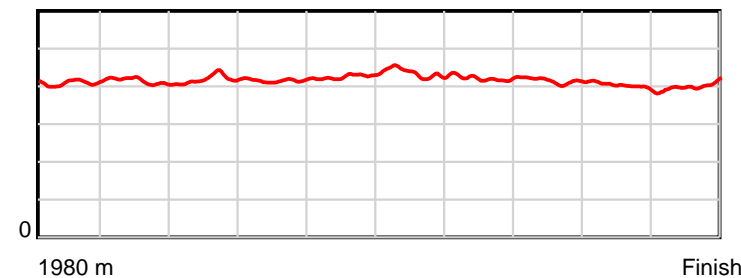

Race Results

August 03, 2018, Race 3, KIWI PUNTERS CHAMPIONSHIP addington.co.nz MOBILE PACE, Distance 1980m, Addington - Survey 1980m

Result	TAB no.	Horse (Barrier)	1980 to	1800m to	1600m to	1400m to	1200m to	1000m to	800m to	600m to	400m to	200m to	Total or	Margin
11th	9	Dundee Lady (9)	1800m	1600m	1400m	1200m	1000m	800m	600m	400m	200m	WP	Average	
		Position in running (margin)	-	11(7.5)	9(10.8)	9(7.8)	10(9.3)	10(9.9)	11(7.4)	12(6.3)	11(6.0)	10(5.7)		6.00
		Sectional time (s)	14.07	15.34	15.24	14.60	15.51	16.86	15.02	14.72	14.07	13.81		
		Cumulative time (s)	149.24	135.17	119.83	104.59	89.99	74.48	57.62	42.60	27.88	13.81	2:29.24	
		Speed (m/s)	12.79	13.04	13.12	13.70	12.89	11.86	13.32	13.59	14.21	14.48	13.27	
		Stride length (m)	5.33	5.40	5.50	5.69	5.49	5.17	5.61	5.63	5.70	5.82	5.53	
		Stride duration (s)	0.408	0.414	0.419	0.416	0.426	0.436	0.421	0.415	0.401	0.402	0.417	
		Stride efficiency (%)	44.34	45.58	47.29	50.60	47.05	41.73	49.18	49.58	50.84	52.92	47.78	
		Stride count	33.79	37.03	36.36	35.15	36.45	38.70	35.65	35.51	35.06	34.37	358.07	

10 m Stride length

0.6 s Stride duration

20 m/sec Speed

100 % Stride efficiency

Note: Horizontal distance axis grid lines are 200m furlongs.

Disclaimer.

HRNZ and NZMTC and Thoroughbred Ratings Pty Ltd accepts no responsibility for the completeness or accuracy of any of the information contained herein, and makes no representations about its suitability for any particular purpose. Users should make their own judgements about those matters and/or seek independent advice. You assume all risks associated with use of the data provided on this page.