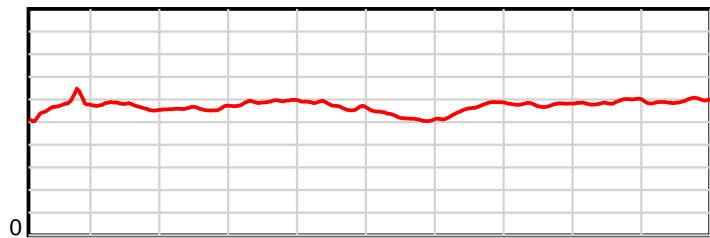

Race Results

August 03, 2018, Race 3, KIWI PUNTERS CHAMPIONSHIP addington.co.nz MOBILE PACE, Distance 1980m, Addington - Survey 1980m

Result	TAB no.	Horse (Barrier)	1980 to	1800m to	1600m to	1400m to	1200m to	1000m to	800m to	600m to	400m to	200m to	Total or	Margin
6th	2	Eastwood Chief... (2)	1800m	1600m	1400m	1200m	1000m	800m	600m	400m	200m	WP	Average	
		Position in running (margin)	-	2(0.7)	2(2.1)	3(1.9)	3(3.7)	4(3.8)	6(4.4)	9(4.4)	8(3.9)	6(4.1)		2.80
		Sectional time (s)	12.96	15.03	15.70	14.66	15.42	17.39	15.20	14.69	14.15	13.47		
		Cumulative time (s)	148.67	135.71	120.68	104.98	90.32	74.90	57.51	42.31	27.62	13.47	2:28.67	
		Speed (m/s)	13.89	13.31	12.74	13.64	12.97	11.50	13.16	13.61	14.13	14.85	13.32	
		Stride length (m)	5.64	5.59	5.58	5.88	5.69	5.19	5.60	5.77	5.86	5.93	5.67	
		Stride duration (s)	0.397	0.420	0.438	0.431	0.439	0.451	0.425	0.424	0.415	0.399	0.425	
		Stride efficiency (%)	49.77	48.89	48.63	54.01	50.57	42.04	48.97	51.96	53.70	54.99	50.15	
		Stride count	31.90	35.76	35.85	34.02	35.16	38.56	35.73	34.69	34.12	33.72	349.51	

10 m Stride length

1980 m Finish