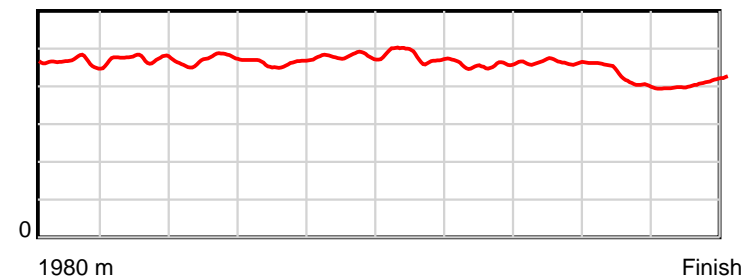

Race Results

August 03, 2018, Race 3, KIWI PUNTERS CHAMPIONSHIP addington.co.nz MOBILE PACE, Distance 1980m, Addington - Survey 1980m

Result	TAB no.	Horse (Barrier)	1980 to	1800m to	1600m to	1400m to	1200m to	1000m to	800m to	600m to	400m to	200m to	Total or	Margin
1st	8	His Royal Harn... (8)	1800m	1600m	1400m	1200m	1000m	800m	600m	400m	200m	WP	Average	
		Position in running (margin)	-	12(9.9)	12(15.8)	12(12.7)	12(13.1)	12(12.1)	12(8.5)	11(5.2)	12(6.5)	9(4.8)		0.00
		Sectional time (s)	14.33	15.79	15.22	14.42	15.24	16.69	14.64	14.99	13.84	13.00		
		Cumulative time (s)	148.16	133.83	118.04	102.82	88.40	73.16	56.47	41.83	26.84	13.00	2:28.16	
		Speed (m/s)	12.56	12.67	13.14	13.87	13.12	11.98	13.66	13.34	14.45	15.38	13.36	
		Stride length (m)	5.87	6.01	6.19	6.41	6.30	5.76	6.24	6.18	6.08	6.31	6.13	
		Stride duration (s)	0.464	0.474	0.471	0.462	0.480	0.481	0.457	0.463	0.421	0.410	0.459	
		Stride efficiency (%)	53.91	56.44	59.84	64.21	61.98	51.92	60.79	59.65	57.79	62.15	58.74	
		Stride count	30.64	33.28	32.32	31.20	31.76	34.70	32.07	32.37	32.89	31.71	322.94	

10 m Stride length

0.6 s Stride duration

20 m/sec Speed

100 % Stride efficiency

Note: Horizontal distance axis grid lines are 200m furlongs.

Disclaimer.

HRNZ and NZMTC and Thoroughbred Ratings Pty Ltd accepts no responsibility for the completeness or accuracy of any of the information contained herein, and makes no representations about its suitability for any particular purpose. Users should make their own judgements about those matters and/or seek independent advice. You assume all risks associated with use of the data provided on this page.