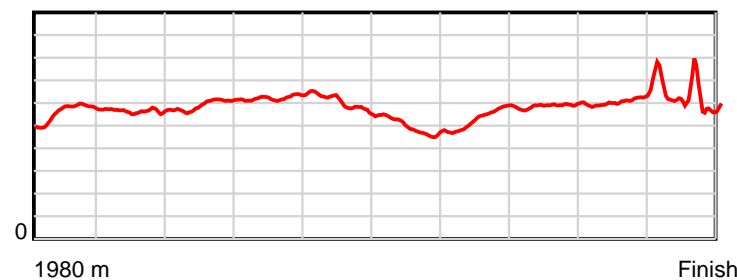

10 m Stride length

0.6 s Stride duration

20 m/sec Speed

100 % Stride efficiency

Note: Horizontal distance axis grid lines are 200m furlongs.

Disclaimer.

HRNZ and NZMTC and Thoroughbred Ratings Pty Ltd accepts no responsibility for the completeness or accuracy of any of the information contained herein, and makes no representations about its suitability for any particular purpose. Users should make their own judgements about those matters and/or seek independent advice. You assume all risks associated with use of the data provided on this page.