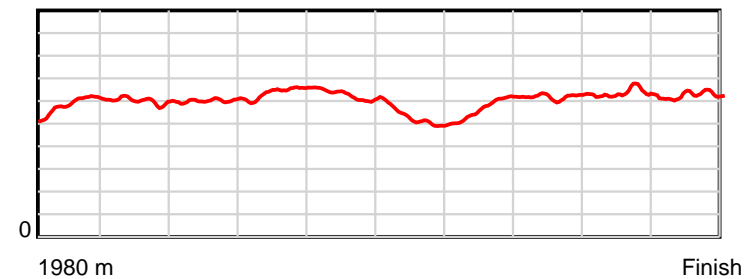

10 m Stride length

0.6 s Stride duration

20 m/sec Speed

100 % Stride efficiency

Note: Horizontal distance axis grid lines are 200m furlongs.

Disclaimer.

HRNZ and NZMTC and Thoroughbred Ratings Pty Ltd accepts no responsibility for the completeness or accuracy of any of the information contained herein, and makes no representations about its suitability for any particular purpose. Users should make their own judgements about those matters and/or seek independent advice. You assume all risks associated with use of the data provided on this page.