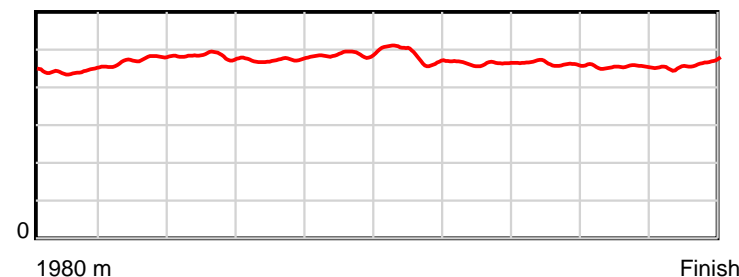

Race Results

August 03, 2018, Race 3, KIWI PUNTERS CHAMPIONSHIP addington.co.nz MOBILE PACE, Distance 1980m, Addington - Survey 1980m

Result	TAB no.	Horse (Barrier)	1980 to	1800m to	1600m to	1400m to	1200m to	1000m to	800m to	600m to	400m to	200m to	Total or	Margin
10th	10	Jonty James (10)	1800m	1600m	1400m	1200m	1000m	800m	600m	400m	200m	WP	Average	
		Position in running (margin)	-	7(4.0)	6(5.8)	7(6.0)	8(7.7)	7(6.9)	8(5.0)	5(1.6)	6(3.4)	7(4.1)		5.60
		Sectional time (s)	13.48	15.11	15.76	14.65	15.27	16.97	14.63	15.07	14.24	13.99		
		Cumulative time (s)	149.17	135.69	120.58	104.82	90.17	74.90	57.93	43.30	28.23	13.99	2:29.17	
		Speed (m/s)	13.35	13.24	12.69	13.65	13.10	11.79	13.67	13.27	14.04	14.30	13.27	
		Stride length (m)	6.16	6.25	6.13	6.46	6.38	5.73	6.34	6.14	6.37	6.61	6.25	
		Stride duration (s)	0.442	0.472	0.483	0.473	0.487	0.486	0.464	0.463	0.454	0.463	0.471	
		Stride efficiency (%)	59.27	61.10	58.75	65.13	63.57	51.36	62.79	58.98	63.48	68.36	61.05	
		Stride count	29.23	31.98	32.62	30.98	31.36	34.88	31.55	32.56	31.38	30.24	316.78	

10 m Stride length

0.6 s Stride duration

20 m/sec Speed

100 % Stride efficiency

Note: Horizontal distance axis grid lines are 200m furlongs.

Disclaimer.

HRNZ and NZMTC and Thoroughbred Ratings Pty Ltd accepts no responsibility for the completeness or accuracy of any of the information contained herein, and makes no representations about its suitability for any particular purpose. Users should make their own judgements about those matters and/or seek independent advice. You assume all risks associated with use of the data provided on this page.