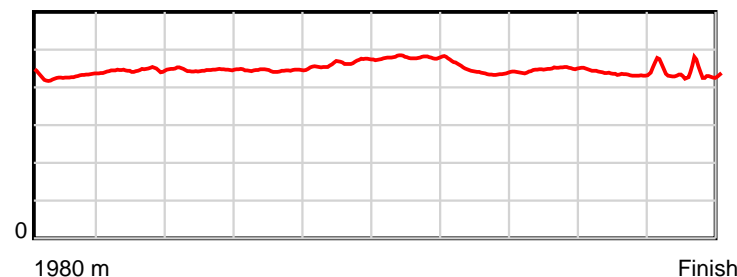

10 m Stride length

0.6 s Stride duration

20 m/sec Speed

100 % Stride efficiency

Note: Horizontal distance axis grid lines are 200m furlongs.

Disclaimer.

HRNZ and NZMTC and Thoroughbred Ratings Pty Ltd accepts no responsibility for the completeness or accuracy of any of the information contained herein, and makes no representations about its suitability for any particular purpose. Users should make their own judgements about those matters and/or seek independent advice. You assume all risks associated with use of the data provided on this page.