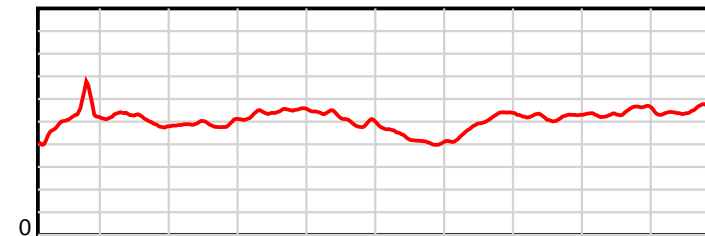

10 m Stride length

1980 m Finish

0.6 s Stride duration

1980 m Finish

20 m/sec Speed

1980 m Finish

100 % Stride efficiency

1980 m Finish