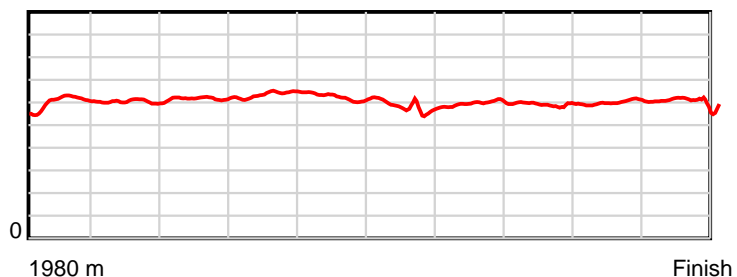

Race Results

August 03, 2018, Race 3, KIWI PUNTERS CHAMPIONSHIP addington.co.nz MOBILE PACE, Distance 1980m, Addington - Survey 1980m

Result	TAB no.	Horse (Barrier)	1980 to	1800m to	1600m to	1400m to	1200m to	1000m to	800m to	600m to	400m to	200m to	Total or	Margin
5th	6	Hannah Extreme (6)	1800m	1600m	1400m	1200m	1000m	800m	600m	400m	200m	WP	Average	
		Position in running (margin)	-	6(3.9)	8(8.9)	8(6.6)	7(7.4)	8(6.9)	4(3.2)	1(0.0)	2(1.2)	3(1.2)		2.10
		Sectional time (s)	13.44	15.63	15.35	14.48	15.34	16.66	14.66	14.97	14.13	13.88		
		Cumulative time (s)	148.54	135.10	119.47	104.12	89.64	74.30	57.64	42.98	28.01	13.88	2:28.54	
		Speed (m/s)	13.39	12.80	13.03	13.81	13.04	12.00	13.64	13.36	14.15	14.41	13.33	
		Stride length (m)	5.94	5.83	6.06	6.34	6.08	5.65	6.00	5.77	5.92	5.97	5.95	
		Stride duration (s)	0.437	0.456	0.466	0.459	0.466	0.470	0.440	0.432	0.419	0.414	0.446	
		Stride efficiency (%)	55.06	53.12	57.45	62.72	57.77	49.87	56.23	51.96	54.82	55.62	55.32	
		Stride count	30.32	34.30	32.99	31.57	32.89	35.40	33.34	34.69	33.77	33.52	332.79	

10 m Stride length