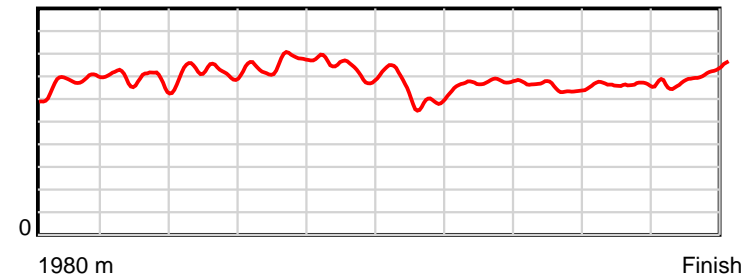

10 m Stride length

0.6 s Stride duration

20 m/sec Speed

100 % Stride efficiency

Note: Horizontal distance axis grid lines are 200m furlongs.

Disclaimer.

HRNZ and NZMTC and Thoroughbred Ratings Pty Ltd accepts no responsibility for the completeness or accuracy of any of the information contained herein, and makes no representations about its suitability for any particular purpose. Users should make their own judgements about those matters and/or seek independent advice. You assume all risks associated with use of the data provided on this page.