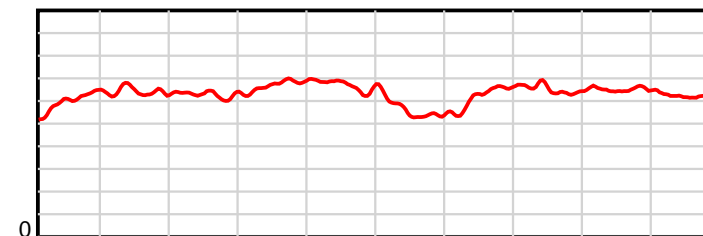

10 m Stride length

1980 m Finish

0.6 s Stride duration

1980 m Finish

20 m/sec Speed

1980 m Finish

100 % Stride efficiency

1980 m Finish