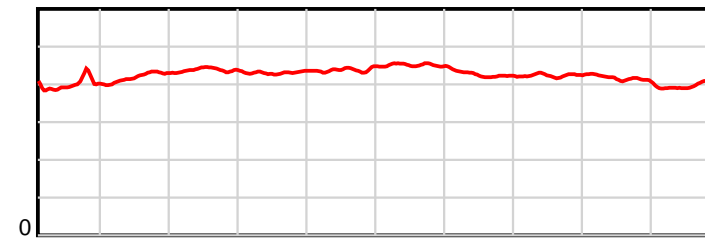

Race Results

August 03, 2018, Race 3, KIWI PUNTERS CHAMPIONSHIP addington.co.nz MOBILE PACE, Distance 1980m, Addington - Survey 1980m

Result	TAB no.	Horse (Barrier)	1980 to	1800m to	1600m to	1400m to	1200m to	1000m to	800m to	600m to	400m to	200m to	Total or	Margin
6th	2	Eastwood Chief... (2)	1800m	1600m	1400m	1200m	1000m	800m	600m	400m	200m	WP	Average	
		Position in running (margin)	-	2(0.7)	2(2.1)	3(1.9)	3(3.7)	4(3.8)	6(4.4)	9(4.4)	8(3.9)	6(4.1)		2.80
		Sectional time (s)	12.96	15.03	15.70	14.66	15.42	17.39	15.20	14.69	14.15	13.47		
		Cumulative time (s)	148.67	135.71	120.68	104.98	90.32	74.90	57.51	42.31	27.62	13.47	2:28.67	
		Speed (m/s)	13.89	13.31	12.74	13.64	12.97	11.50	13.16	13.61	14.13	14.85	13.32	
		Stride length (m)	5.64	5.59	5.58	5.88	5.69	5.19	5.60	5.77	5.86	5.93	5.67	
		Stride duration (s)	0.397	0.420	0.438	0.431	0.439	0.451	0.425	0.424	0.415	0.399	0.425	
		Stride efficiency (%)	49.77	48.89	48.63	54.01	50.57	42.04	48.97	51.96	53.70	54.99	50.15	
		Stride count	31.90	35.76	35.85	34.02	35.16	38.56	35.73	34.69	34.12	33.72	349.51	

10 m Stride length

1980 m Finish

0.6 s Stride duration

1980 m Finish

20 m/sec Speed

1980 m Finish

100 % Stride efficiency

1980 m Finish