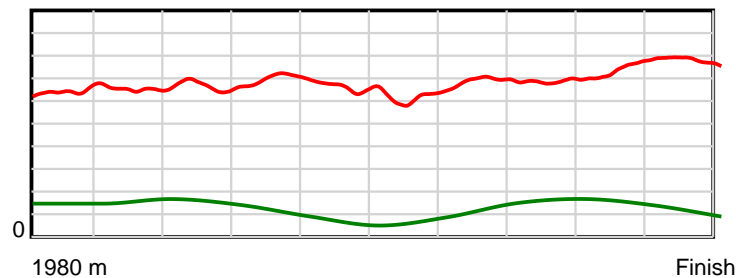

Race Results

August 03, 2018, Race 3, KIWI PUNTERS CHAMPIONSHIP addington.co.nz MOBILE PACE, Distance 1980m, Addington - Survey 1980m

Result	TAB no.	Horse (Barrier)	1980 to	1800m to	1600m to	1400m to	1200m to	1000m to	800m to	600m to	400m to	200m to	Total or	Margin
1st	8	His Royal Harn... (8)	1800m	1600m	1400m	1200m	1000m	800m	600m	400m	200m	WP	Average	
		Position in running (margin)	-	12(9.9)	12(15.8)	12(12.7)	12(13.1)	12(12.1)	12(8.5)	11(5.2)	12(6.5)	9(4.8)		0.00
		Sectional time (s)	14.33	15.79	15.22	14.42	15.24	16.69	14.64	14.99	13.84	13.00		
		Cumulative time (s)	148.16	133.83	118.04	102.82	88.40	73.16	56.47	41.83	26.84	13.00	2:28.16	
		Speed (m/s)	12.56	12.67	13.14	13.87	13.12	11.98	13.66	13.34	14.45	15.38	13.36	
		Stride length (m)	5.87	6.01	6.19	6.41	6.30	5.76	6.24	6.18	6.08	6.31	6.13	
		Stride duration (s)	0.464	0.474	0.471	0.462	0.480	0.481	0.457	0.463	0.421	0.410	0.459	
		Stride efficiency (%)	53.91	56.44	59.84	64.21	61.98	51.92	60.79	59.65	57.79	62.15	58.74	
		Stride count	30.64	33.28	32.32	31.20	31.76	34.70	32.07	32.37	32.89	31.71	322.94	

10 m Stride length

0.6 s Stride duration

20 m/sec Speed

100 % Stride efficiency

Note: Horizontal distance axis grid lines are 200m furlongs.

Disclaimer.

HRNZ and NZMTC and Thoroughbred Ratings Pty Ltd accepts no responsibility for the completeness or accuracy of any of the information contained herein, and makes no representations about its suitability for any particular purpose. Users should make their own judgements about those matters and/or seek independent advice. You assume all risks associated with use of the data provided on this page.