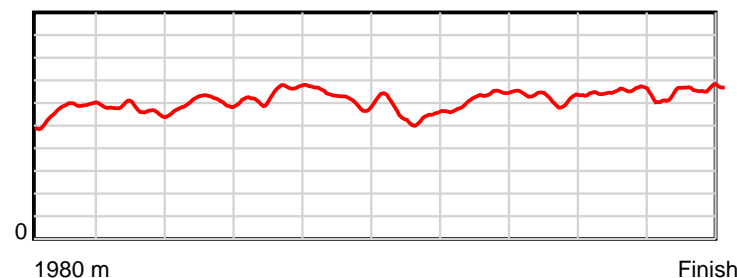

10 m Stride length

0.6 s Stride duration

20 m/sec Speed

100 % Stride efficiency

Note: Horizontal distance axis grid lines are 200m furlongs.

Disclaimer.

HRNZ and NZMTC and Thoroughbred Ratings Pty Ltd accepts no responsibility for the completeness or accuracy of any of the information contained herein, and makes no representations about its suitability for any particular purpose. Users should make their own judgements about those matters and/or seek independent advice. You assume all risks associated with use of the data provided on this page.