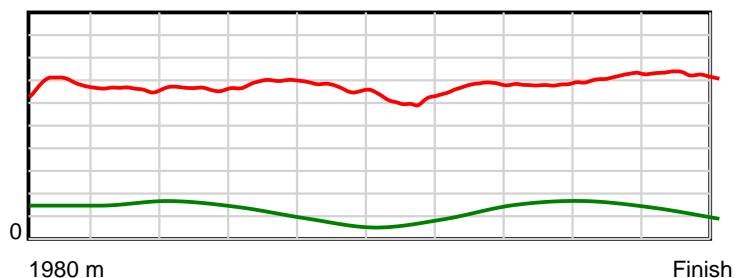

10 m Stride length

0.6 s Stride duration

20 m/sec Speed

100 % Stride efficiency

Note: Horizontal distance axis grid lines are 200m furlongs.

Disclaimer.

HRNZ and NZMTC and Thoroughbred Ratings Pty Ltd accepts no responsibility for the completeness or accuracy of any of the information contained herein, and makes no representations about its suitability for any particular purpose. Users should make their own judgements about those matters and/or seek independent advice. You assume all risks associated with use of the data provided on this page.