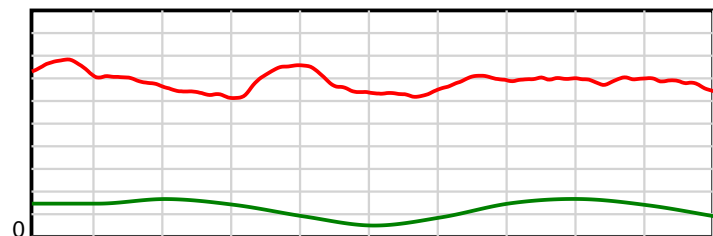

10 m Stride length

1980 m Finish

0.6 s Stride duration

1980 m Finish

20 m/sec Speed

1980 m Finish

100 % Stride efficiency

1980 m Finish