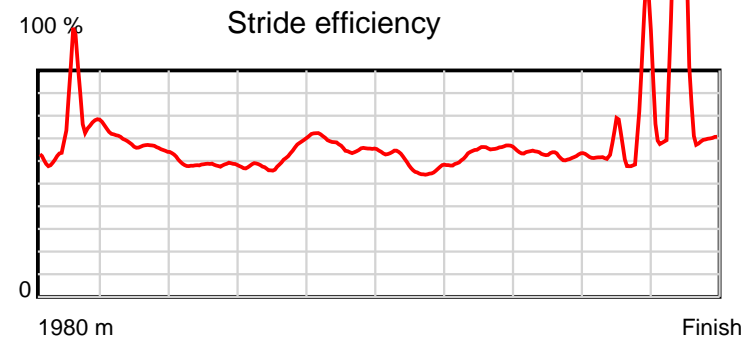

Race Results

April 20, 2019, Race 6, CANTERBURY STANDARDBRED BREEDERS STAKES (MOBILE PACE), Distance 1980m, Addington - Survey 1980m

Result	TAB no.	Horse (Barrier)	1980 to	1800m to	1600m to	1400m to	1200m to	1000m to	800m to	600m to	400m to	200m to	Total or	Margin
3rd	4	Be Mine Tonigh... (4)	1800m	1600m	1400m	1200m	1000m	800m	600m	400m	200m	WP	Average	
		Position in running (margin)	-	1(0.0)	2(1.0)	2(2.2)	3(2.9)	2(2.2)	2(1.4)	3(1.6)	4(2.4)	3(5.9)		8.40
		Sectional time (s)	11.81	14.38	15.64	14.88	14.41	15.96	14.60	14.69	14.77	14.19		
		Cumulative time (s)	145.33	133.52	119.14	103.50	88.62	74.21	58.25	43.65	28.96	14.19	2:25.33	
		Speed (m/s)	15.24	13.91	12.79	13.44	13.88	12.53	13.70	13.61	13.54	14.09	13.62	
		Stride length (m)	6.72	6.57	6.18	6.28	6.54	6.09	6.43	6.36	6.66	7.10	6.48	
		Stride duration (s)	0.438	0.472	0.483	0.467	0.471	0.486	0.470	0.467	0.492	0.504	0.476	
		Stride efficiency (%)	70.49	67.46	59.68	61.67	66.74	57.98	64.67	63.28	69.38	78.75	65.61	
		Stride count	26.80	30.44	32.36	31.84	30.60	32.83	31.09	31.43	30.02	28.17	305.58	

Note: Horizontal distance axis grid lines are 200m furlongs.

Disclaimer.

HRNZ and NZMTC and Thoroughbred Ratings Pty Ltd accepts no responsibility for the completeness or accuracy of any of the information contained herein, and makes no representations about its suitability for any particular purpose. Users should make their own judgements about those matters and/or seek independent advice. You assume all risks associated with use of the data provided on this page.