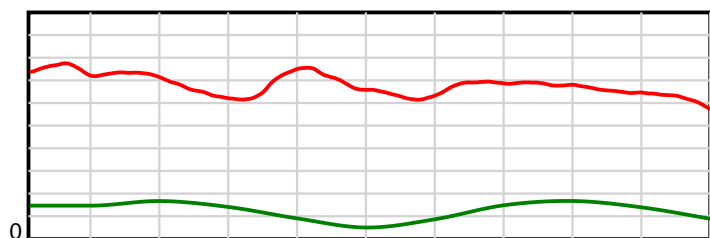

10 m Stride length

1980 m Finish

0.6 s Stride duration

1980 m Finish

20 m/sec Speed

1980 m Finish

100 % Stride efficiency

1980 m Finish