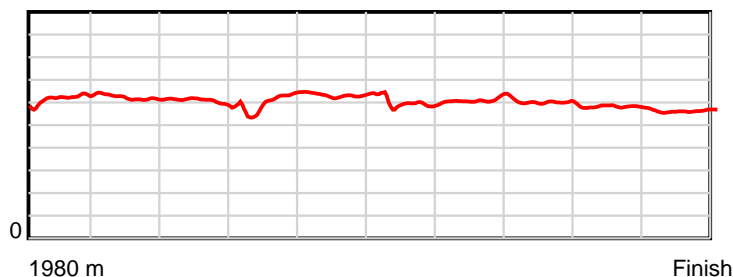

10 m Stride length

0.6 s Stride duration

20 m/sec Speed

100 % Stride efficiency

Note: Horizontal distance axis grid lines are 200m furlongs.