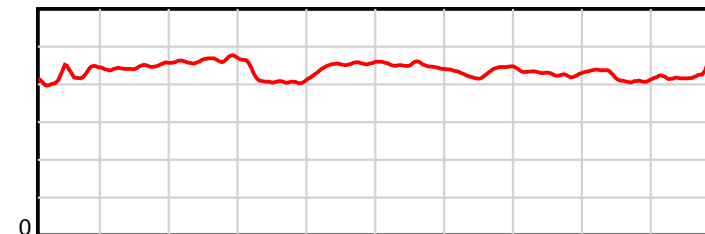

# Race Results

April 20, 2019, Race 6, CANTERBURY STANDARDBRED BREEDERS STAKES (MOBILE PACE), Distance 1980m, Addington - Survey 1980m

Result	TAB no.	Horse (Barrier)	1980 to	1800m to	1600m to	1400m to	1200m to	1000m to	800m to	600m to	400m to	200m to	Total or	Margin
4th	3	<b>Double O Heave... (3)</b>	<b>1800m</b>	<b>1600m</b>	<b>1400m</b>	<b>1200m</b>	<b>1000m</b>	<b>800m</b>	<b>600m</b>	<b>400m</b>	<b>200m</b>	<b>WP</b>	<b>Average</b>	
		Position in running (margin)	-	3(1.8)	3(3.6)	3(4.7)	2(0.4)	3(3.4)	4(2.8)	4(1.7)	3(1.9)	2(3.9)		11.00
		Sectional time (s)	12.03	14.51	15.64	14.03	15.04	15.98	14.39	14.60	14.51	14.96		
		Cumulative time (s)	145.69	133.66	119.15	103.51	89.48	74.44	58.46	44.07	29.47	14.96	2:25.69	
		Speed (m/s)	14.96	13.78	12.79	14.26	13.30	12.52	13.90	13.70	13.78	13.37	13.59	
		Stride length (m)	6.37	6.16	5.94	5.93	6.01	5.63	6.02	5.87	5.77	5.75	5.93	
		Stride duration (s)	0.423	0.447	0.465	0.416	0.452	0.449	0.433	0.428	0.418	0.430	0.437	
		Stride efficiency (%)	63.47	59.25	55.19	54.86	56.44	49.47	56.63	53.84	52.02	51.64	55.02	
		Stride count	28.24	32.48	33.65	33.75	33.28	35.55	33.22	34.07	34.66	34.79	333.69	

10 m Stride length

1980 m Finish

0.6 s Stride duration

1980 m Finish

20 m/sec Speed

1980 m Finish

100 % Stride efficiency

1980 m Finish