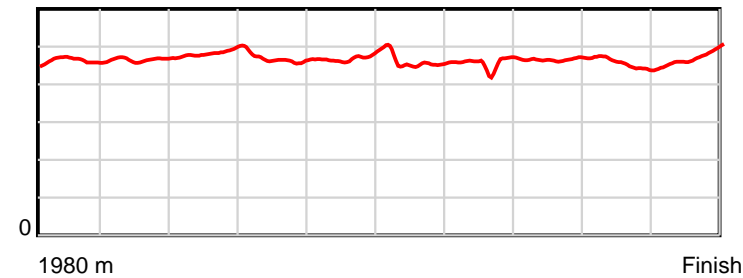

10 m Stride length

0.6 s Stride duration

20 m/sec Speed

100 % Stride efficiency

Note: Horizontal distance axis grid lines are 200m furlongs.

**Disclaimer.**

HRNZ and NZMTC and Thoroughbred Ratings Pty Ltd accepts no responsibility for the completeness or accuracy of any of the information contained herein, and makes no representations about its suitability for any particular purpose. Users should make their own judgements about those matters and/or seek independent advice. You assume all risks associated with use of the data provided on this page.

10 m Stride length

0.6 s Stride duration

20 m/sec Speed

100 % Stride efficiency

Note: Horizontal distance axis grid lines are 200m furlongs.