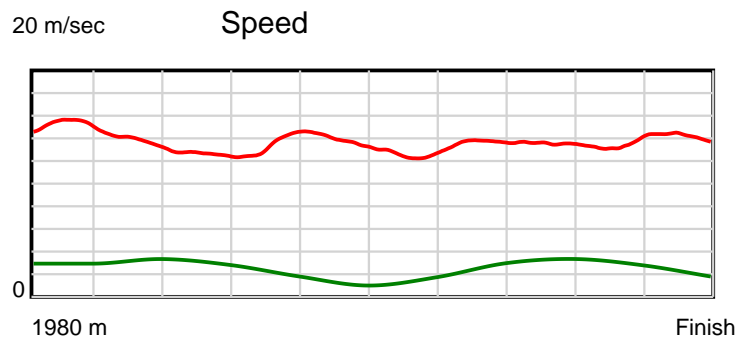

Race Results

April 20, 2019, Race 6, CANTERBURY STANDARDBRED BREEDERS STAKES (MOBILE PACE), Distance 1980m, Addington - Survey 1980m

Result	TAB no.	Horse (Barrier)	1980 to	1800m to	1600m to	1400m to	1200m to	1000m to	800m to	600m to	400m to	200m to	Total or	Margin
3rd	4	Be Mine Tonigh... (4)	1800m	1600m	1400m	1200m	1000m	800m	600m	400m	200m	WP	Average	
		Position in running (margin)	-	1(0.0)	2(1.0)	2(2.2)	3(2.9)	2(2.2)	2(1.4)	3(1.6)	4(2.4)	3(5.9)		8.40
		Sectional time (s)	11.81	14.38	15.64	14.88	14.41	15.96	14.60	14.69	14.77	14.19		
		Cumulative time (s)	145.33	133.52	119.14	103.50	88.62	74.21	58.25	43.65	28.96	14.19	2:25.33	
		Speed (m/s)	15.24	13.91	12.79	13.44	13.88	12.53	13.70	13.61	13.54	14.09	13.62	
		Stride length (m)	6.72	6.57	6.18	6.28	6.54	6.09	6.43	6.36	6.66	7.10	6.48	
		Stride duration (s)	0.438	0.472	0.483	0.467	0.471	0.486	0.470	0.467	0.492	0.504	0.476	
		Stride efficiency (%)	70.49	67.46	59.68	61.67	66.74	57.98	64.67	63.28	69.38	78.75	65.61	
		Stride count	26.80	30.44	32.36	31.84	30.60	32.83	31.09	31.43	30.02	28.17	305.58	

Note: Horizontal distance axis grid lines are 200m furlongs.

Disclaimer.

HRNZ and NZMTC and Thoroughbred Ratings Pty Ltd accepts no responsibility for the completeness or accuracy of any of the information contained herein, and makes no representations about its suitability for any particular purpose. Users should make their own judgements about those matters and/or seek independent advice. You assume all risks associated with use of the data provided on this page.