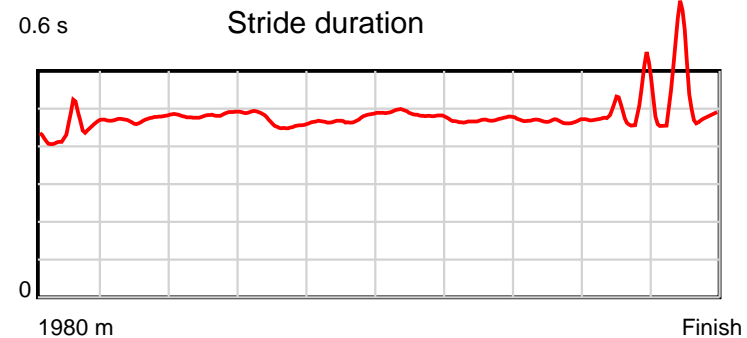

Race Results

April 20, 2019, Race 6, CANTERBURY STANDARDBRED BREEDERS STAKES (MOBILE PACE), Distance 1980m, Addington - Survey 1980m

Result	TAB no.	Horse (Barrier)	1980 to	1800m to	1600m to	1400m to	1200m to	1000m to	800m to	600m to	400m to	200m to	Total or	Margin
3rd	4	Be Mine Tonigh... (4)	1800m	1600m	1400m	1200m	1000m	800m	600m	400m	200m	WP	Average	
		Position in running (margin)	-	1(0.0)	2(1.0)	2(2.2)	3(2.9)	2(2.2)	2(1.4)	3(1.6)	4(2.4)	3(5.9)		8.40
		Sectional time (s)	11.81	14.38	15.64	14.88	14.41	15.96	14.60	14.69	14.77	14.19		
		Cumulative time (s)	145.33	133.52	119.14	103.50	88.62	74.21	58.25	43.65	28.96	14.19	2:25.33	
		Speed (m/s)	15.24	13.91	12.79	13.44	13.88	12.53	13.70	13.61	13.54	14.09	13.62	
		Stride length (m)	6.72	6.57	6.18	6.28	6.54	6.09	6.43	6.36	6.66	7.10	6.48	
		Stride duration (s)	0.438	0.472	0.483	0.467	0.471	0.486	0.470	0.467	0.492	0.504	0.476	
		Stride efficiency (%)	70.49	67.46	59.68	61.67	66.74	57.98	64.67	63.28	69.38	78.75	65.61	
		Stride count	26.80	30.44	32.36	31.84	30.60	32.83	31.09	31.43	30.02	28.17	305.58	

Note: Horizontal distance axis grid lines are 200m furlongs.

Disclaimer.

HRNZ and NZMTC and Thoroughbred Ratings Pty Ltd accepts no responsibility for the completeness or accuracy of any of the information contained herein, and makes no representations about its suitability for any particular purpose. Users should make their own judgements about those matters and/or seek independent advice. You assume all risks associated with use of the data provided on this page.