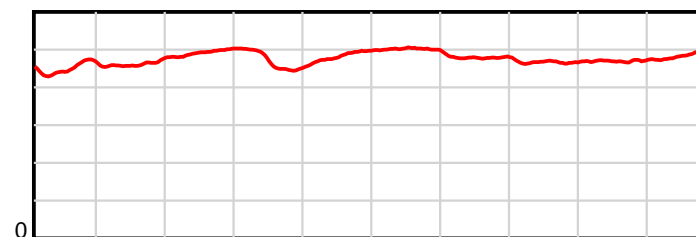

# Race Results

April 20, 2019, Race 6, CANTERBURY STANDARDBRED BREEDERS STAKES (MOBILE PACE), Distance 1980m, Addington - Survey 1980m

Result	TAB no.	Horse (Barrier)	1980 to	1800m to	1600m to	1400m to	1200m to	1000m to	800m to	600m to	400m to	200m to	Total or	Margin
8th	7	<b>Sociable (7)</b>	<b>1800m</b>	<b>1600m</b>	<b>1400m</b>	<b>1200m</b>	<b>1000m</b>	<b>800m</b>	<b>600m</b>	<b>400m</b>	<b>200m</b>	<b>WP</b>	<b>Average</b>	
		Position in running (margin)	-	2(1.7)	1(0.0)	1(0.0)	1(0.0)	1(0.0)	1(0.0)	2(0.3)	2(0.5)	5(7.1)		22.10
		Sectional time (s)	12.05	13.92	15.45	14.75	14.53	16.08	14.62	14.60	15.27	16.29		
		Cumulative time (s)	147.56	135.51	121.59	106.14	91.39	76.86	60.78	46.16	31.56	16.29	2:27.56	
		Speed (m/s)	14.94	14.37	12.94	13.56	13.76	12.44	13.68	13.70	13.10	12.28	13.42	
		Stride length (m)	6.74	6.65	6.38	6.37	6.67	6.22	6.54	6.38	6.16	6.02	6.40	
		Stride duration (s)	0.450	0.463	0.493	0.470	0.485	0.500	0.478	0.466	0.470	0.490	0.477	
		Stride efficiency (%)	70.93	69.05	63.63	63.34	69.54	60.52	66.81	63.70	59.24	56.62	64.03	
		Stride count	26.72	30.09	31.34	31.41	29.98	32.14	30.59	31.33	32.48	33.23	309.31	

10 m Stride length

1980 m Finish

0.6 s Stride duration

1980 m Finish

20 m/sec Speed

1980 m Finish

100 % Stride efficiency

1980 m Finish