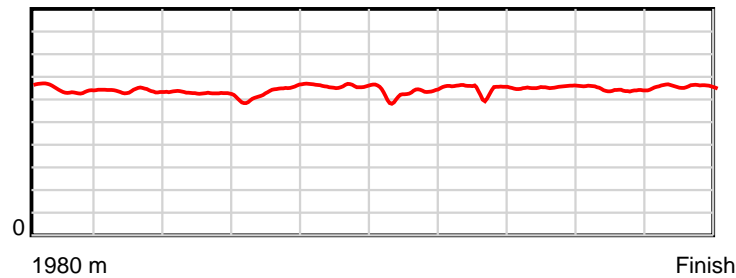

10 m Stride length

0.6 s Stride duration

20 m/sec Speed

100 % Stride efficiency

Note: Horizontal distance axis grid lines are 200m furlongs.

**Disclaimer.**

HRNZ and NZMTC and Thoroughbred Ratings Pty Ltd accepts no responsibility for the completeness or accuracy of any of the information contained herein, and makes no representations about its suitability for any particular purpose. Users should make their own judgements about those matters and/or seek independent advice. You assume all risks associated with use of the data provided on this page.

10 m Stride length

0.6 s Stride duration

20 m/sec Speed

100 % Stride efficiency

Note: Horizontal distance axis grid lines are 200m furlongs.