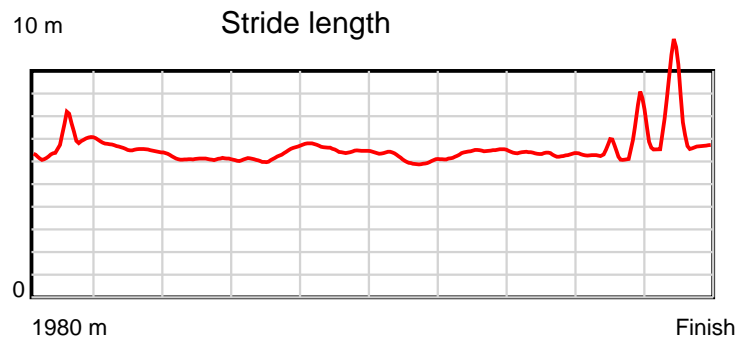

Race Results

April 20, 2019, Race 6, CANTERBURY STANDARDBRED BREEDERS STAKES (MOBILE PACE), Distance 1980m, Addington - Survey 1980m

Result	TAB no.	Horse (Barrier)	1980 to	1800m to	1600m to	1400m to	1200m to	1000m to	800m to	600m to	400m to	200m to	Total or	Margin
3rd	4	Be Mine Tonigh... (4)	1800m	1600m	1400m	1200m	1000m	800m	600m	400m	200m	WP	Average	
		Position in running (margin)	-	1(0.0)	2(1.0)	2(2.2)	3(2.9)	2(2.2)	2(1.4)	3(1.6)	4(2.4)	3(5.9)		8.40
		Sectional time (s)	11.81	14.38	15.64	14.88	14.41	15.96	14.60	14.69	14.77	14.19		
		Cumulative time (s)	145.33	133.52	119.14	103.50	88.62	74.21	58.25	43.65	28.96	14.19	2:25.33	
		Speed (m/s)	15.24	13.91	12.79	13.44	13.88	12.53	13.70	13.61	13.54	14.09	13.62	
		Stride length (m)	6.72	6.57	6.18	6.28	6.54	6.09	6.43	6.36	6.66	7.10	6.48	
		Stride duration (s)	0.438	0.472	0.483	0.467	0.471	0.486	0.470	0.467	0.492	0.504	0.476	
		Stride efficiency (%)	70.49	67.46	59.68	61.67	66.74	57.98	64.67	63.28	69.38	78.75	65.61	
		Stride count	26.80	30.44	32.36	31.84	30.60	32.83	31.09	31.43	30.02	28.17	305.58	

Note: Horizontal distance axis grid lines are 200m furlongs.

Disclaimer.

HRNZ and NZMTC and Thoroughbred Ratings Pty Ltd accepts no responsibility for the completeness or accuracy of any of the information contained herein, and makes no representations about its suitability for any particular purpose. Users should make their own judgements about those matters and/or seek independent advice. You assume all risks associated with use of the data provided on this page.