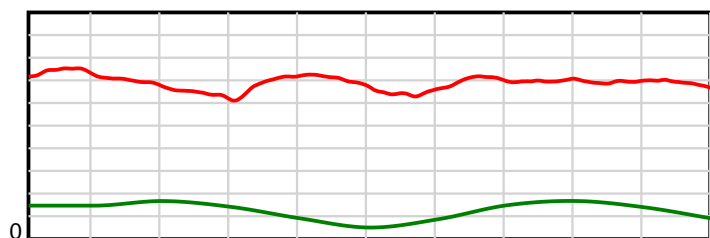

10 m Stride length

1980 m Finish

0.6 s Stride duration

1980 m Finish

20 m/sec Speed

1980 m Finish

100 % Stride efficiency

1980 m Finish