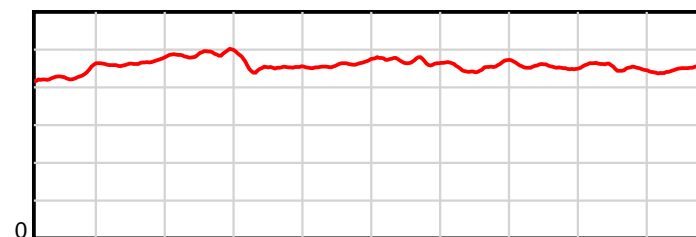

# Race Results

April 20, 2019, Race 6, CANTERBURY STANDARDBRED BREEDERS STAKES (MOBILE PACE), Distance 1980m, Addington - Survey 1980m

Result	TAB no.	Horse (Barrier)	1980 to	1800m to	1600m to	1400m to	1200m to	1000m to	800m to	600m to	400m to	200m to	Total or	Margin
5th	2	<b>Bird Of Paradi... (2)</b>	<b>1800m</b>	<b>1600m</b>	<b>1400m</b>	<b>1200m</b>	<b>1000m</b>	<b>800m</b>	<b>600m</b>	<b>400m</b>	<b>200m</b>	<b>WP</b>	<b>Average</b>	
		Position in running (margin)	-	4(3.8)	4(5.7)	4(7.0)	4(6.3)	4(5.4)	6(5.1)	6(3.5)	5(3.9)	4(6.4)		12.10
		Sectional time (s)	12.37	14.51	15.67	14.64	14.40	16.03	14.32	14.61	14.60	14.76		
		Cumulative time (s)	145.91	133.54	119.03	103.36	88.72	74.32	58.29	43.97	29.36	14.76	2:25.91	
		Speed (m/s)	14.55	13.78	12.76	13.66	13.89	12.48	13.97	13.69	13.70	13.55	13.57	
		Stride length (m)	6.39	6.42	6.23	6.21	6.41	5.85	6.36	6.20	6.20	6.19	6.24	
		Stride duration (s)	0.433	0.466	0.488	0.454	0.461	0.469	0.455	0.453	0.453	0.457	0.460	
		Stride efficiency (%)	63.77	64.45	60.71	60.21	64.15	53.49	63.24	60.12	60.08	59.88	60.86	
		Stride count	28.18	31.14	32.09	32.22	31.22	34.19	31.44	32.24	32.25	32.31	317.28	

10 m Stride length

1980 m Finish

0.6 s Stride duration

1980 m Finish

20 m/sec Speed

1980 m Finish

100 % Stride efficiency

1980 m Finish