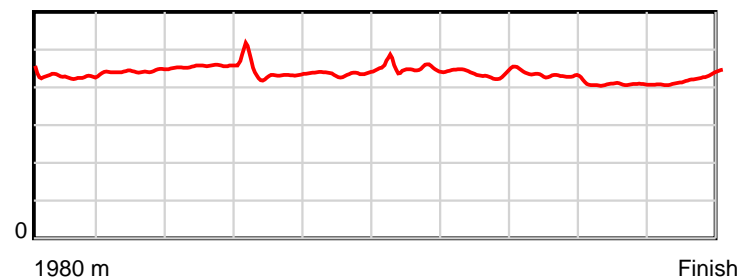

# Race Results

April 20, 2019, Race 6, CANTERBURY STANDARDBRED BREEDERS STAKES (MOBILE PACE), Distance 1980m, Addington - Survey 1980m

Result	TAB no.	Horse (Barrier)	1980 to	1800m to	1600m to	1400m to	1200m to	1000m to	800m to	600m to	400m to	200m to	Total or	Margin
7th	6	Kotare Cullen (6)	1800m	1600m	1400m	1200m	1000m	800m	600m	400m	200m	WP	Average	
		Position in running (margin)	-	6(14.5)	7(16.5)	7(14.7)	7(14.5)	7(11.9)	7(8.2)	7(6.8)	7(7.5)	6(8.4)		15.80
		Sectional time (s)	14.16	14.54	15.14	14.73	14.10	15.47	14.34	14.68	14.33	15.06		
		Cumulative time (s)	146.55	132.39	117.85	102.71	87.98	73.88	58.41	44.07	29.39	15.06	2:26.55	
		Speed (m/s)	12.71	13.76	13.21	13.58	14.18	12.93	13.95	13.62	13.96	13.28	13.51	
		Stride length (m)	6.21	6.10	6.03	5.97	6.21	5.81	6.12	5.85	5.69	5.63	5.95	
		Stride duration (s)	0.428	0.443	0.456	0.440	0.437	0.449	0.439	0.430	0.407	0.424	0.440	
		Stride efficiency (%)	60.18	58.06	56.76	55.77	60.17	52.66	58.48	53.53	50.51	49.60	55.35	
		Stride count	29.00	32.81	33.19	33.48	32.23	34.45	32.69	34.17	35.18	35.50	332.70	

10 m Stride length

0.6 s Stride duration

20 m/sec Speed

100 % Stride efficiency

Note: Horizontal distance axis grid lines are 200m furlongs.