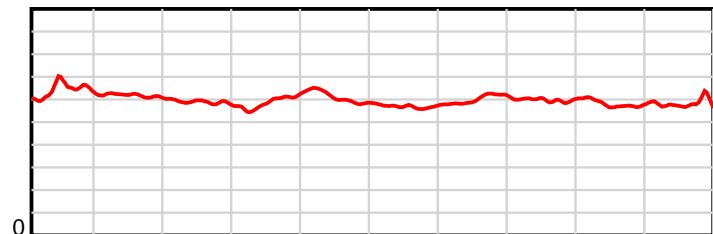

10 m Stride length

1980 m Finish

0.6 s Stride duration

1980 m Finish

20 m/sec Speed

1980 m Finish

100 % Stride efficiency

1980 m Finish