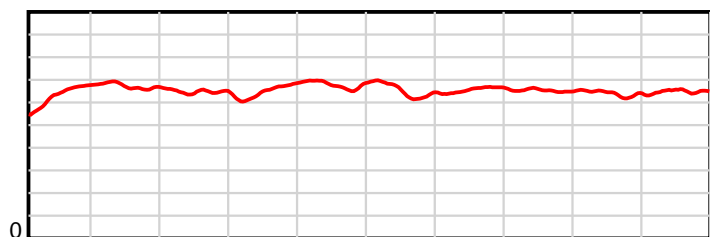

Race Results

April 20, 2019, Race 6, CANTERBURY STANDARDBRED BREEDERS STAKES (MOBILE PACE), Distance 1980m, Addington - Survey 1980m

Result	TAB no.	Horse (Barrier)	1980 to	1800m to	1600m to	1400m to	1200m to	1000m to	800m to	600m to	400m to	200m to	Total or	Margin
6th	1	Senorita Marga... (1)	1800m	1600m	1400m	1200m	1000m	800m	600m	400m	200m	WP	Average	
		Position in running (margin)	-	7(15.0)	6(14.4)	6(12.1)	6(12.6)	6(8.7)	5(3.7)	5(3.5)	6(4.4)	7(8.6)		13.40
		Sectional time (s)	14.24	14.10	15.07	14.83	13.89	15.25	14.54	14.72	14.88	14.74		
		Cumulative time (s)	146.26	132.02	117.92	102.85	88.02	74.13	58.88	44.34	29.62	14.74	2:26.26	
		Speed (m/s)	12.64	14.18	13.27	13.49	14.40	13.11	13.76	13.59	13.44	13.57	13.54	
		Stride length (m)	6.42	6.81	6.54	6.52	6.79	6.50	6.62	6.55	6.47	6.40	6.56	
		Stride duration (s)	0.463	0.480	0.492	0.484	0.472	0.496	0.481	0.482	0.481	0.472	0.485	
		Stride efficiency (%)	64.43	72.44	66.79	66.46	72.10	66.12	68.44	67.09	65.43	64.00	67.28	
		Stride count	28.03	29.37	30.59	30.67	29.44	30.75	30.22	30.52	30.91	31.25	301.75	

10 m Stride length

1980 m Finish