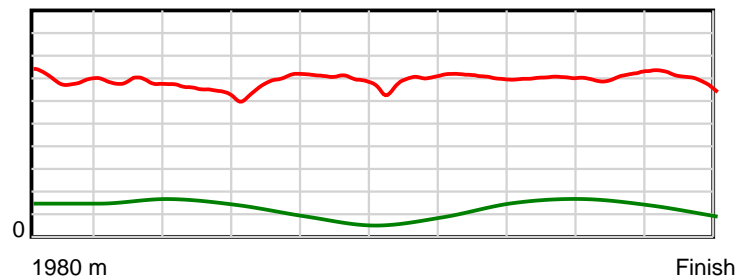

10 m Stride length

0.6 s Stride duration

20 m/sec Speed

100 % Stride efficiency

Note: Horizontal distance axis grid lines are 200m furlongs.

**Disclaimer.**

HRNZ and NZMTC and Thoroughbred Ratings Pty Ltd accepts no responsibility for the completeness or accuracy of any of the information contained herein, and makes no representations about its suitability for any particular purpose. Users should make their own judgements about those matters and/or seek independent advice. You assume all risks associated with use of the data provided on this page.

10 m Stride length

0.6 s Stride duration

20 m/sec Speed

100 % Stride efficiency

Note: Horizontal distance axis grid lines are 200m furlongs.