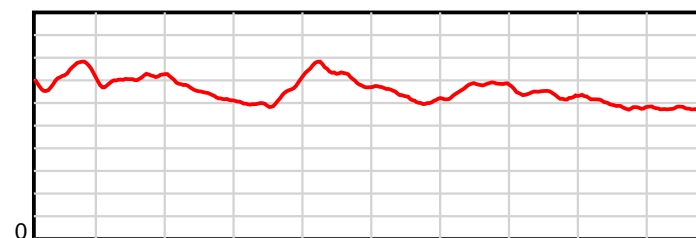

10 m Stride length

1980 m Finish

0.6 s Stride duration

1980 m Finish

20 m/sec Speed

1980 m Finish

100 % Stride efficiency

1980 m Finish