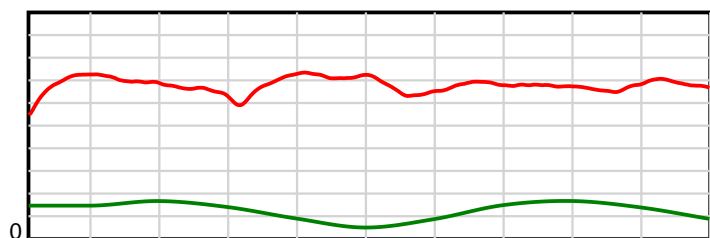

10 m Stride length

1980 m Finish

0.6 s Stride duration

1980 m Finish

20 m/sec Speed

1980 m Finish

100 % Stride efficiency

1980 m Finish