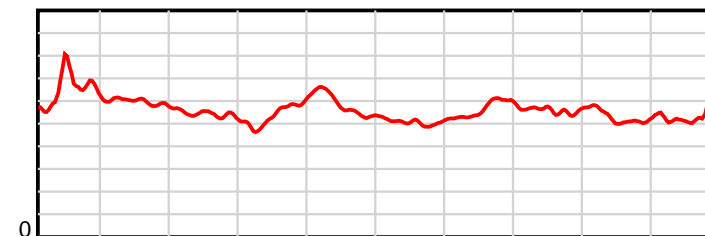

10 m Stride length

1980 m Finish

0.6 s Stride duration

1980 m Finish

20 m/sec Speed

1980 m Finish

100 % Stride efficiency

1980 m Finish