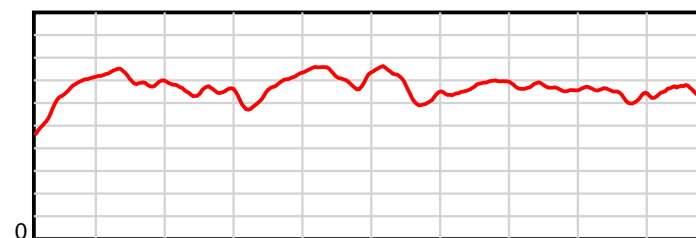

10 m Stride length

1980 m Finish

0.6 s Stride duration

1980 m Finish

20 m/sec Speed

1980 m Finish

100 % Stride efficiency

1980 m Finish