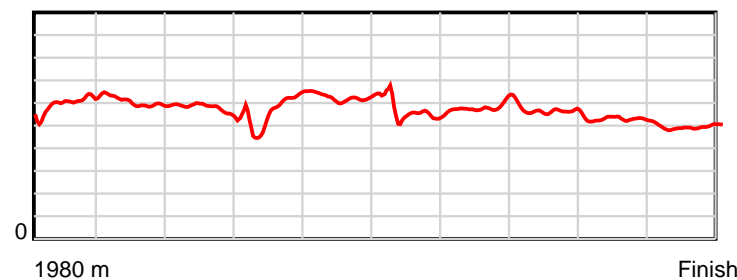

10 m Stride length

0.6 s Stride duration

20 m/sec Speed

100 % Stride efficiency

Note: Horizontal distance axis grid lines are 200m furlongs.