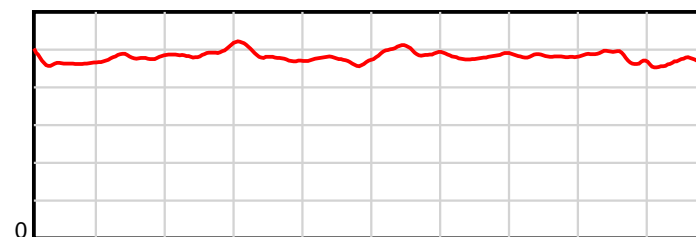

# Race Results

April 20, 2019, Race 6, CANTERBURY STANDARDBRED BREEDERS STAKES (MOBILE PACE), Distance 1980m, Addington - Survey 1980m

Result	TAB no.	Horse (Barrier)	1980 to	1800m to	1600m to	1400m to	1200m to	1000m to	800m to	600m to	400m to	200m to	Total or	Margin
6th	1	Senorita Marga... (1)	1800m	1600m	1400m	1200m	1000m	800m	600m	400m	200m	WP	Average	
		Position in running (margin)	-	7(15.0)	6(14.4)	6(12.1)	6(12.6)	6(8.7)	5(3.7)	5(3.5)	6(4.4)	7(8.6)		13.40
		Sectional time (s)	14.24	14.10	15.07	14.83	13.89	15.25	14.54	14.72	14.88	14.74		
		Cumulative time (s)	146.26	132.02	117.92	102.85	88.02	74.13	58.88	44.34	29.62	14.74	2:26.26	
		Speed (m/s)	12.64	14.18	13.27	13.49	14.40	13.11	13.76	13.59	13.44	13.57	13.54	
		Stride length (m)	6.42	6.81	6.54	6.52	6.79	6.50	6.62	6.55	6.47	6.40	6.56	
		Stride duration (s)	0.463	0.480	0.492	0.484	0.472	0.496	0.481	0.482	0.481	0.472	0.485	
		Stride efficiency (%)	64.43	72.44	66.79	66.46	72.10	66.12	68.44	67.09	65.43	64.00	67.28	
		Stride count	28.03	29.37	30.59	30.67	29.44	30.75	30.22	30.52	30.91	31.25	301.75	

10 m Stride length

1980 m Finish

0.6 s Stride duration

1980 m Finish

20 m/sec Speed

1980 m Finish

100 % Stride efficiency

1980 m Finish