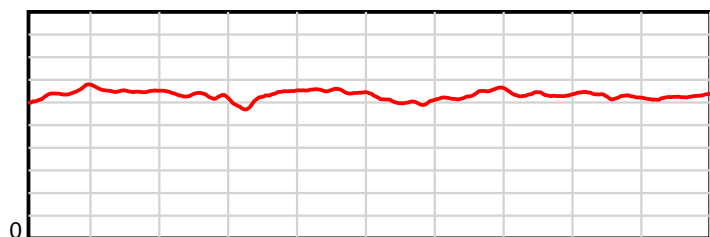

10 m Stride length

1980 m Finish

0.6 s Stride duration

1980 m Finish

20 m/sec Speed

1980 m Finish

100 % Stride efficiency

1980 m Finish