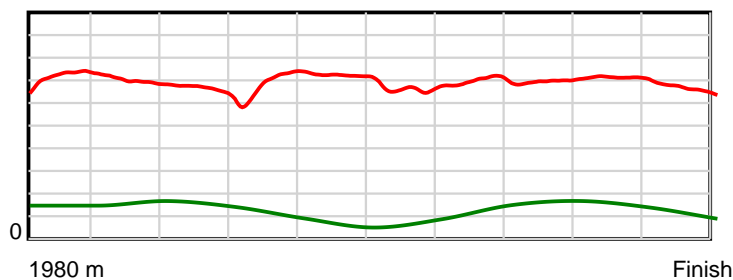

# Race Results

April 20, 2019, Race 6, CANTERBURY STANDARDBRED BREEDERS STAKES (MOBILE PACE), Distance 1980m, Addington - Survey 1980m

Result	TAB no.	Horse (Barrier)	1980 to	1800m to	1600m to	1400m to	1200m to	1000m to	800m to	600m to	400m to	200m to	Total or	Margin
7th	6	Kotare Cullen (6)	1800m	1600m	1400m	1200m	1000m	800m	600m	400m	200m	WP	Average	
		Position in running (margin)	-	6(14.5)	7(16.5)	7(14.7)	7(14.5)	7(11.9)	7(8.2)	7(6.8)	7(7.5)	6(8.4)		15.80
		Sectional time (s)	14.16	14.54	15.14	14.73	14.10	15.47	14.34	14.68	14.33	15.06		
		Cumulative time (s)	146.55	132.39	117.85	102.71	87.98	73.88	58.41	44.07	29.39	15.06	2:26.55	
		Speed (m/s)	12.71	13.76	13.21	13.58	14.18	12.93	13.95	13.62	13.96	13.28	13.51	
		Stride length (m)	6.21	6.10	6.03	5.97	6.21	5.81	6.12	5.85	5.69	5.63	5.95	
		Stride duration (s)	0.428	0.443	0.456	0.440	0.437	0.449	0.439	0.430	0.407	0.424	0.440	
		Stride efficiency (%)	60.18	58.06	56.76	55.77	60.17	52.66	58.48	53.53	50.51	49.60	55.35	
		Stride count	29.00	32.81	33.19	33.48	32.23	34.45	32.69	34.17	35.18	35.50	332.70	

10 m Stride length

0.6 s Stride duration

20 m/sec Speed

100 % Stride efficiency

Note: Horizontal distance axis grid lines are 200m furlongs.