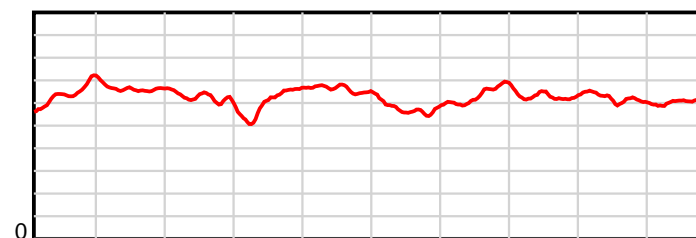

10 m Stride length

1980 m Finish

0.6 s Stride duration

1980 m Finish

20 m/sec Speed

1980 m Finish

100 % Stride efficiency

1980 m Finish