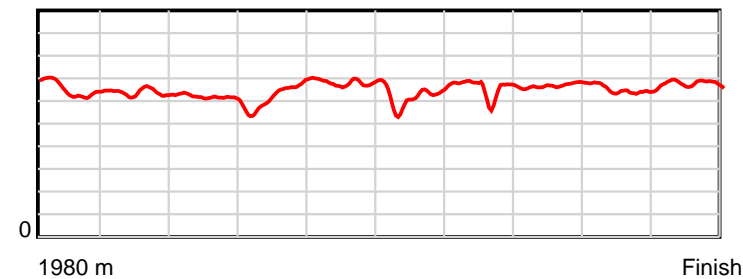

10 m Stride length

0.6 s Stride duration

20 m/sec Speed

100 % Stride efficiency

Note: Horizontal distance axis grid lines are 200m furlongs.