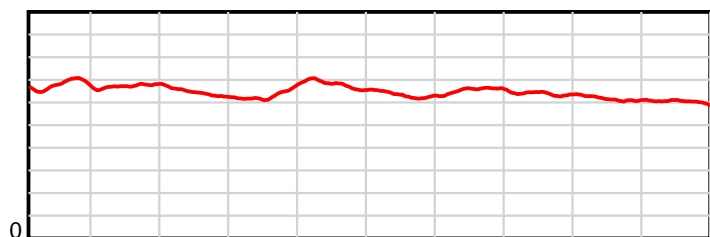

Race Results

April 20, 2019, Race 6, CANTERBURY STANDARDBRED BREEDERS STAKES (MOBILE PACE), Distance 1980m, Addington - Survey 1980m

Result	TAB no.	Horse (Barrier)	1980 to	1800m to	1600m to	1400m to	1200m to	1000m to	800m to	600m to	400m to	200m to	Total or	Margin
8th	7	Sociable (7)	1800m	1600m	1400m	1200m	1000m	800m	600m	400m	200m	WP	Average	
		Position in running (margin)	-	2(1.7)	1(0.0)	1(0.0)	1(0.0)	1(0.0)	1(0.0)	2(0.3)	2(0.5)	5(7.1)		22.10
		Sectional time (s)	12.05	13.92	15.45	14.75	14.53	16.08	14.62	14.60	15.27	16.29		
		Cumulative time (s)	147.56	135.51	121.59	106.14	91.39	76.86	60.78	46.16	31.56	16.29	2:27.56	
		Speed (m/s)	14.94	14.37	12.94	13.56	13.76	12.44	13.68	13.70	13.10	12.28	13.42	
		Stride length (m)	6.74	6.65	6.38	6.37	6.67	6.22	6.54	6.38	6.16	6.02	6.40	
		Stride duration (s)	0.450	0.463	0.493	0.470	0.485	0.500	0.478	0.466	0.470	0.490	0.477	
		Stride efficiency (%)	70.93	69.05	63.63	63.34	69.54	60.52	66.81	63.70	59.24	56.62	64.03	
		Stride count	26.72	30.09	31.34	31.41	29.98	32.14	30.59	31.33	32.48	33.23	309.31	

10 m Stride length

1980 m Finish