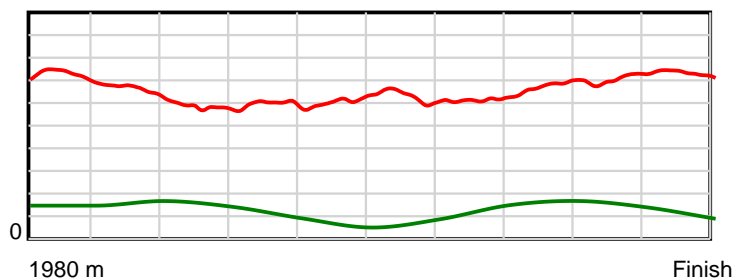

# Race Results

June 14, 2019, Race 4, VINCENT AT ALABAR MOBILE PACE, Distance 1980m, Addington - Survey 1980m

Result	TAB no.	Horse (Barrier)	1980 to	1800m to	1600m to	1400m to	1200m to	1000m to	800m to	600m to	400m to	200m to	Total or	Margin
6th	6	Gottagetabeer (6)	1800m	1600m	1400m	1200m	1000m	800m	600m	400m	200m	WP	Average	
		Position in running (margin)	-	5(3.0)	7(6.9)	8(9.9)	8(10.5)	8(10.0)	7(5.8)	8(5.8)	8(4.9)	7(3.3)		3.20
		Sectional time (s)	12.33	15.59	17.43	16.78	16.61	15.89	16.32	15.06	14.36	13.61		
		Cumulative time (s)	153.98	141.65	126.06	108.63	91.85	75.24	59.35	43.03	27.97	13.61	2:33.98	
		Speed (m/s)	14.59	12.83	11.47	11.92	12.04	12.59	12.25	13.28	13.93	14.70	12.86	
		Stride length (m)	6.42	6.00	5.61	5.78	5.72	5.86	5.80	5.88	6.06	6.34	5.93	
		Stride duration (s)	0.440	0.467	0.489	0.485	0.475	0.465	0.473	0.443	0.435	0.432	0.461	
		Stride efficiency (%)	64.51	56.16	49.26	52.23	51.10	53.62	52.58	54.10	57.37	62.83	55.01	
		Stride count	28.02	33.36	35.62	34.59	34.98	34.14	34.48	33.99	33.01	31.54	333.73	

10 m Stride length

0.6 s Stride duration

20 m/sec Speed

100 % Stride efficiency

Note: Horizontal distance axis grid lines are 200m furlongs.

**Disclaimer.**

HRNZ and NZMTC and Thoroughbred Ratings Pty Ltd accepts no responsibility for the completeness or accuracy of any of the information contained herein, and makes no representations about its suitability for any particular purpose. Users should make their own judgements about those matters and/or seek independent advice. You assume all risks associated with use of the data provided on this page.