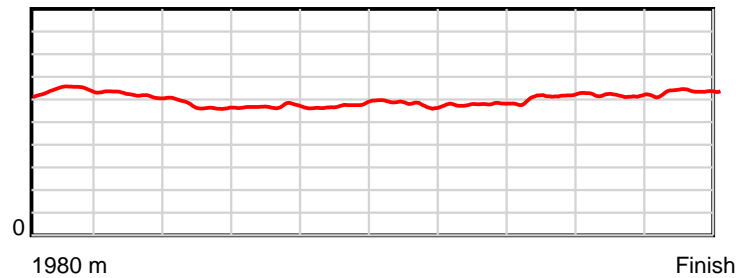

10 m Stride length

0.6 s Stride duration

20 m/sec Speed

100 % Stride efficiency

Note: Horizontal distance axis grid lines are 200m furlongs.