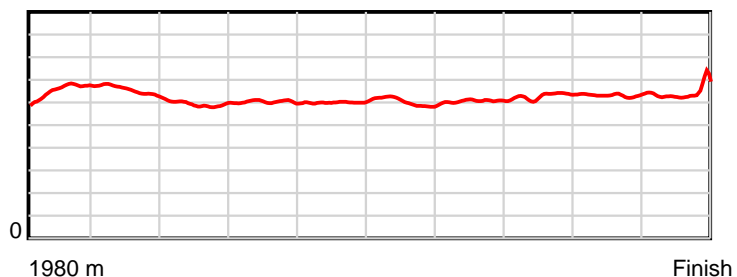

Race Results

June 14, 2019, Race 4, VINCENT AT ALABAR MOBILE PACE, Distance 1980m, Addington - Survey 1980m

Result	TAB no.	Horse (Barrier)	1980 to	1800m to	1600m to	1400m to	1200m to	1000m to	800m to	600m to	400m to	200m to	Total or	Margin
4th	3	Deja Blue (3)	1800m	1600m	1400m	1200m	1000m	800m	600m	400m	200m	WP	Average	
		Position in running (margin)	-	1(0.0)	1(0.0)	1(0.0)	1(0.0)	1(0.0)	1(0.0)	1(0.0)	1(0.0)	1(0.0)		1.80
		Sectional time (s)	11.79	14.94	16.94	16.67	16.70	16.59	16.32	15.21	14.62	13.95		
		Cumulative time (s)	153.73	141.94	127.00	110.06	93.39	76.69	60.10	43.78	28.57	13.95	2:33.73	
		Speed (m/s)	15.26	13.39	11.81	12.00	11.98	12.06	12.25	13.15	13.68	14.34	12.88	
		Stride length (m)	6.55	6.40	5.85	5.99	6.01	6.00	6.05	6.22	6.27	6.42	6.17	
		Stride duration (s)	0.432	0.478	0.496	0.500	0.502	0.498	0.494	0.473	0.458	0.448	0.479	
		Stride efficiency (%)	67.11	64.03	53.57	56.13	56.45	56.33	57.28	60.40	61.37	64.47	59.42	
		Stride count	27.47	31.25	34.16	33.37	33.28	33.31	33.04	32.17	31.91	31.14	321.10	

10 m Stride length