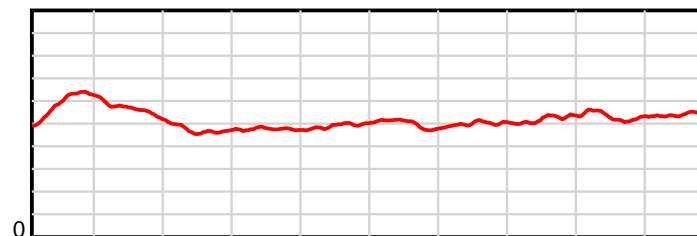

20 m/sec

Speed

1980 m

Finish

100 %

Stride efficiency

1980 m

Finish