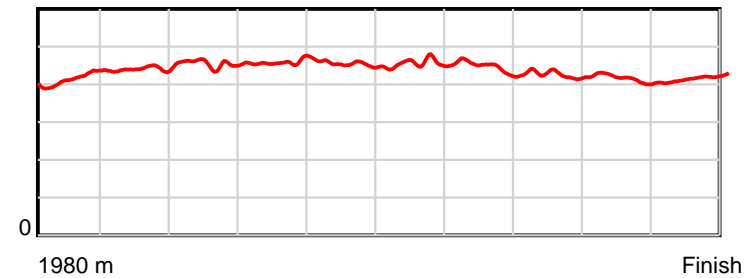

# Race Results

June 14, 2019, Race 4, VINCENT AT ALABAR MOBILE PACE, Distance 1980m, Addington - Survey 1980m

Result	TAB no.	Horse (Barrier)	1980 to	1800m to	1600m to	1400m to	1200m to	1000m to	800m to	600m to	400m to	200m to	Total or	Margin
8th	8	Precocious Meg... (8)	1800m	1600m	1400m	1200m	1000m	800m	600m	400m	200m	WP	Average	
		Position in running (margin)	-	3(2.7)	8(8.1)	7(9.0)	7(9.0)	7(7.4)	8(7.2)	6(5.2)	6(3.6)	8(3.5)		6.40
		Sectional time (s)	12.12	15.83	17.09	16.67	16.44	16.56	15.98	14.94	14.60	14.32		
		Cumulative time (s)	154.55	142.43	126.60	109.51	92.84	76.40	59.84	43.86	28.92	14.32	2:34.55	
		Speed (m/s)	14.85	12.63	11.70	12.00	12.17	12.08	12.52	13.39	13.70	13.97	12.81	
		Stride length (m)	6.07	5.57	5.32	5.51	5.52	5.50	5.57	5.69	5.67	5.84	5.62	
		Stride duration (s)	0.415	0.440	0.455	0.459	0.454	0.455	0.445	0.425	0.414	0.418	0.438	
		Stride efficiency (%)	57.61	48.41	44.24	47.45	47.69	47.24	48.53	50.66	50.20	53.28	49.28	
		Stride count	29.64	35.93	37.59	36.30	36.20	36.38	35.89	35.12	35.29	34.25	352.59	

10 m Stride length

0.6 s Stride duration

20 m/sec Speed

100 % Stride efficiency

Note: Horizontal distance axis grid lines are 200m furlongs.