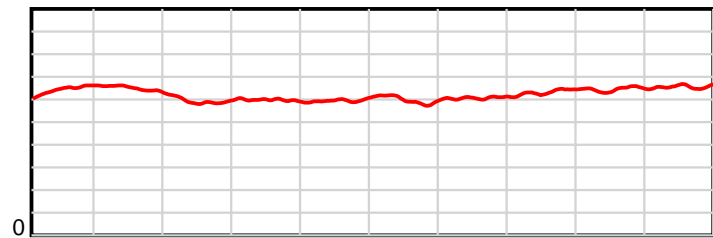

Race Results

June 14, 2019, Race 4, VINCENT AT ALABAR MOBILE PACE, Distance 1980m, Addington - Survey 1980m

Result	TAB no.	Horse (Barrier)	1980 to	1800m to	1600m to	1400m to	1200m to	1000m to	800m to	600m to	400m to	200m to	Total or	Margin
5th	1	The Optimist (1)	1800m	1600m	1400m	1200m	1000m	800m	600m	400m	200m	WP	Average	
		Position in running (margin)	-	8(5.5)	5(4.3)	4(3.8)	4(4.1)	5(3.8)	5(4.0)	5(3.9)	5(3.5)	5(3.0)		2.30
		Sectional time (s)	12.51	14.74	16.86	16.71	16.65	16.63	16.31	15.14	14.53	13.73		
		Cumulative time (s)	153.81	141.30	126.56	109.70	92.99	76.34	59.71	43.40	28.26	13.73	2:33.81	
		Speed (m/s)	14.38	13.57	11.86	11.97	12.01	12.03	12.26	13.21	13.76	14.57	12.87	
		Stride length (m)	6.49	6.44	5.93	5.99	6.01	6.01	6.08	6.30	6.46	6.53	6.21	
		Stride duration (s)	0.455	0.475	0.500	0.501	0.500	0.499	0.496	0.477	0.469	0.448	0.483	
		Stride efficiency (%)	65.75	64.81	54.98	56.13	56.35	56.37	57.71	62.11	65.22	66.53	60.30	
		Stride count	27.75	31.06	33.72	33.37	33.31	33.30	32.91	31.72	30.96	30.65	318.75	

10 m Stride length

1980 m Finish