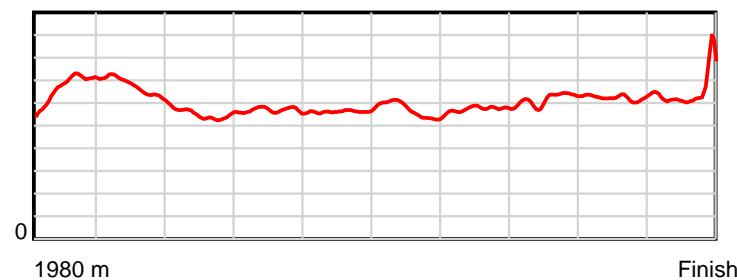

10 m Stride length

0.6 s Stride duration

20 m/sec Speed

100 % Stride efficiency

Note: Horizontal distance axis grid lines are 200m furlongs.