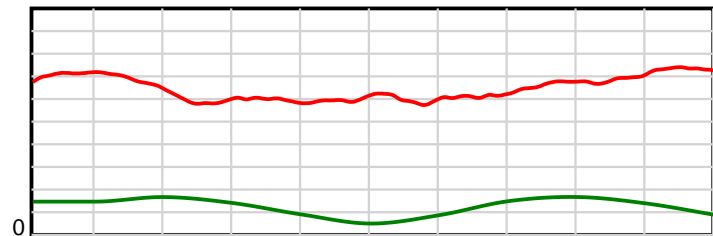

10 m Stride length

1980 m Finish

0.6 s Stride duration

1980 m Finish

20 m/sec Speed

1980 m Finish

100 % Stride efficiency

1980 m Finish