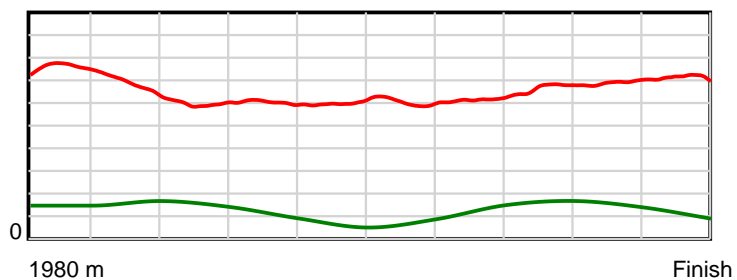

# Race Results

June 14, 2019, Race 4, VINCENT AT ALABAR MOBILE PACE, Distance 1980m, Addington - Survey 1980m

Result	TAB no.	Horse (Barrier)	1980 to	1800m to	1600m to	1400m to	1200m to	1000m to	800m to	600m to	400m to	200m to	Total or	Margin
4th	3	Deja Blue (3)	1800m	1600m	1400m	1200m	1000m	800m	600m	400m	200m	WP	Average	
		Position in running (margin)	-	1(0.0)	1(0.0)	1(0.0)	1(0.0)	1(0.0)	1(0.0)	1(0.0)	1(0.0)	1(0.0)		1.80
		Sectional time (s)	11.79	14.94	16.94	16.67	16.70	16.59	16.32	15.21	14.62	13.95		
		Cumulative time (s)	153.73	141.94	127.00	110.06	93.39	76.69	60.10	43.78	28.57	13.95	2:33.73	
		Speed (m/s)	15.26	13.39	11.81	12.00	11.98	12.06	12.25	13.15	13.68	14.34	12.88	
		Stride length (m)	6.55	6.40	5.85	5.99	6.01	6.00	6.05	6.22	6.27	6.42	6.17	
		Stride duration (s)	0.432	0.478	0.496	0.500	0.502	0.498	0.494	0.473	0.458	0.448	0.479	
		Stride efficiency (%)	67.11	64.03	53.57	56.13	56.45	56.33	57.28	60.40	61.37	64.47	59.42	
		Stride count	27.47	31.25	34.16	33.37	33.28	33.31	33.04	32.17	31.91	31.14	321.10	

10 m Stride length

0.6 s Stride duration

20 m/sec Speed

100 % Stride efficiency

Note: Horizontal distance axis grid lines are 200m furlongs.