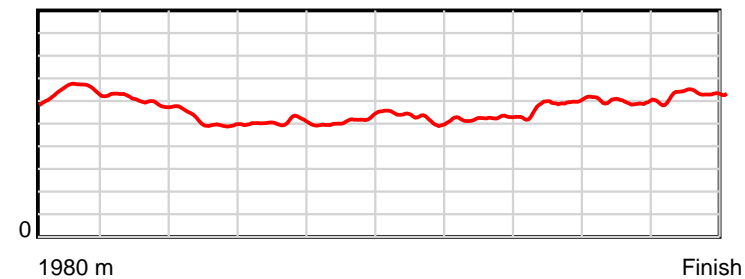

10 m Stride length

0.6 s Stride duration

20 m/sec Speed

100 % Stride efficiency

Note: Horizontal distance axis grid lines are 200m furlongs.