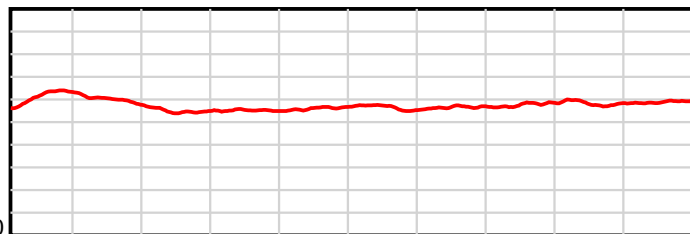

Race Results

June 14, 2019, Race 4, VINCENT AT ALABAR MOBILE PACE, Distance 1980m, Addington - Survey 1980m

Result	TAB no.	Horse (Barrier)	1980 to	1800m to	1600m to	1400m to	1200m to	1000m to	800m to	600m to	400m to	200m to	Total or	Margin
7th	4	Die Standing (4)	1800m	1600m	1400m	1200m	1000m	800m	600m	400m	200m	WP	Average	
		Position in running (margin)	-	2(1.1)	2(2.0)	2(1.5)	2(2.1)	2(1.3)	2(1.4)	2(1.4)	2(1.6)	4(1.9)		6.20
		Sectional time (s)	11.95	15.07	16.87	16.77	16.56	16.60	16.32	15.24	14.67	14.47		
		Cumulative time (s)	154.52	142.57	127.50	110.63	93.86	77.30	60.70	44.38	29.14	14.47	2:34.52	
		Speed (m/s)	15.06	13.27	11.86	11.93	12.08	12.05	12.25	13.12	13.63	13.82	12.81	
		Stride length (m)	6.15	5.82	5.43	5.49	5.55	5.55	5.65	5.65	5.75	5.91	5.68	
		Stride duration (s)	0.410	0.438	0.458	0.461	0.459	0.461	0.461	0.431	0.422	0.428	0.444	
		Stride efficiency (%)	59.17	52.87	46.06	47.17	48.07	48.13	49.82	49.94	51.69	54.62	50.48	
		Stride count	29.25	34.39	36.84	36.40	36.06	36.04	35.42	35.38	34.77	33.83	348.38	

10 m

Stride length

1980 m

Finish

0.6 s