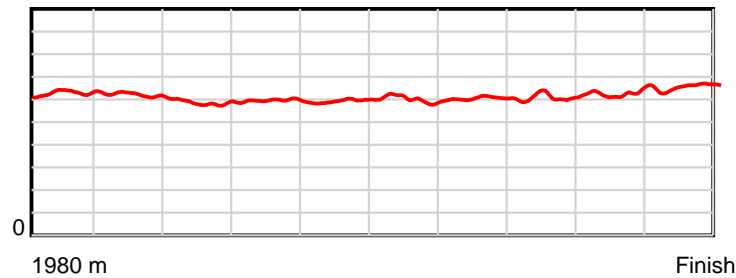

Race Results

June 14, 2019, Race 4, VINCENT AT ALABAR MOBILE PACE, Distance 1980m, Addington - Survey 1980m

Result	TAB no.	Horse (Barrier)	1980 to	1800m to	1600m to	1400m to	1200m to	1000m to	800m to	600m to	400m to	200m to	Total or	Margin
3rd	7	Invisible Girl (7)	1800m	1600m	1400m	1200m	1000m	800m	600m	400m	200m	WP	Average	
		Position in running (margin)	-	7(5.3)	6(5.7)	6(6.5)	6(6.5)	6(6.1)	6(5.2)	7(5.2)	7(3.8)	6(3.1)		1.80
		Sectional time (s)	12.57	15.00	17.07	16.66	16.64	16.45	16.32	14.97	14.50	13.54		
		Cumulative time (s)	153.72	141.15	126.15	109.08	92.42	75.78	59.33	43.01	28.04	13.54	2:33.72	
		Speed (m/s)	14.32	13.33	11.72	12.00	12.02	12.16	12.25	13.36	13.79	14.77	12.88	
		Stride length (m)	6.28	6.08	5.73	5.94	5.86	5.92	6.04	5.92	6.15	6.52	6.03	
		Stride duration (s)	0.441	0.456	0.489	0.495	0.487	0.487	0.493	0.443	0.446	0.442	0.468	
		Stride efficiency (%)	61.69	57.72	51.25	55.18	53.64	54.70	56.99	54.76	59.19	66.51	56.90	
		Stride count	28.65	32.91	34.92	33.66	34.14	33.80	33.12	33.78	32.50	30.66	328.14	

10 m Stride length