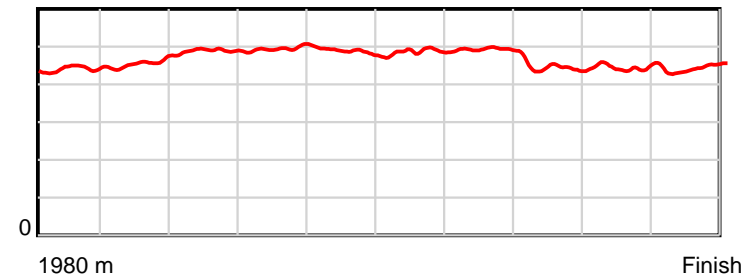

# Race Results

June 14, 2019, Race 4, VINCENT AT ALABAR MOBILE PACE, Distance 1980m, Addington - Survey 1980m

Result	TAB no.	Horse (Barrier)	1980 to	1800m to	1600m to	1400m to	1200m to	1000m to	800m to	600m to	400m to	200m to	Total or	Margin
3rd	7	Invisible Girl (7)	1800m	1600m	1400m	1200m	1000m	800m	600m	400m	200m	WP	Average	
		Position in running (margin)	-	7(5.3)	6(5.7)	6(6.5)	6(6.5)	6(6.1)	6(5.2)	7(5.2)	7(3.8)	6(3.1)		1.80
		Sectional time (s)	12.57	15.00	17.07	16.66	16.64	16.45	16.32	14.97	14.50	13.54		
		Cumulative time (s)	153.72	141.15	126.15	109.08	92.42	75.78	59.33	43.01	28.04	13.54	2:33.72	
		Speed (m/s)	14.32	13.33	11.72	12.00	12.02	12.16	12.25	13.36	13.79	14.77	12.88	
		Stride length (m)	6.28	6.08	5.73	5.94	5.86	5.92	6.04	5.92	6.15	6.52	6.03	
		Stride duration (s)	0.441	0.456	0.489	0.495	0.487	0.487	0.493	0.443	0.446	0.442	0.468	
		Stride efficiency (%)	61.69	57.72	51.25	55.18	53.64	54.70	56.99	54.76	59.19	66.51	56.90	
		Stride count	28.65	32.91	34.92	33.66	34.14	33.80	33.12	33.78	32.50	30.66	328.14	

10 m Stride length

0.6 s Stride duration

20 m/sec Speed

100 % Stride efficiency

Note: Horizontal distance axis grid lines are 200m furlongs.