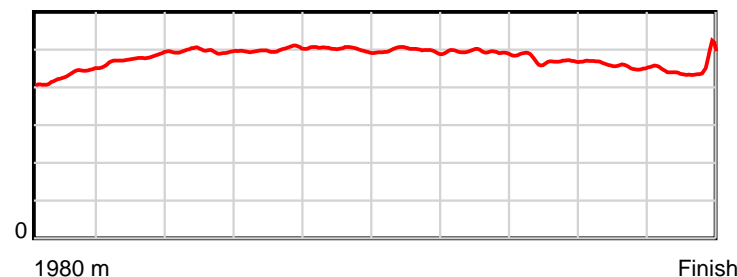

# Race Results

June 14, 2019, Race 4, VINCENT AT ALABAR MOBILE PACE, Distance 1980m, Addington - Survey 1980m

Result	TAB no.	Horse (Barrier)	1980 to	1800m to	1600m to	1400m to	1200m to	1000m to	800m to	600m to	400m to	200m to	Total or	Margin
4th	3	Deja Blue (3)	1800m	1600m	1400m	1200m	1000m	800m	600m	400m	200m	WP	Average	
		Position in running (margin)	-	1(0.0)	1(0.0)	1(0.0)	1(0.0)	1(0.0)	1(0.0)	1(0.0)	1(0.0)	1(0.0)		1.80
		Sectional time (s)	11.79	14.94	16.94	16.67	16.70	16.59	16.32	15.21	14.62	13.95		
		Cumulative time (s)	153.73	141.94	127.00	110.06	93.39	76.69	60.10	43.78	28.57	13.95	2:33.73	
		Speed (m/s)	15.26	13.39	11.81	12.00	11.98	12.06	12.25	13.15	13.68	14.34	12.88	
		Stride length (m)	6.55	6.40	5.85	5.99	6.01	6.00	6.05	6.22	6.27	6.42	6.17	
		Stride duration (s)	0.432	0.478	0.496	0.500	0.502	0.498	0.494	0.473	0.458	0.448	0.479	
		Stride efficiency (%)	67.11	64.03	53.57	56.13	56.45	56.33	57.28	60.40	61.37	64.47	59.42	
		Stride count	27.47	31.25	34.16	33.37	33.28	33.31	33.04	32.17	31.91	31.14	321.10	

10 m Stride length

0.6 s Stride duration

20 m/sec Speed

100 % Stride efficiency

Note: Horizontal distance axis grid lines are 200m furlongs.