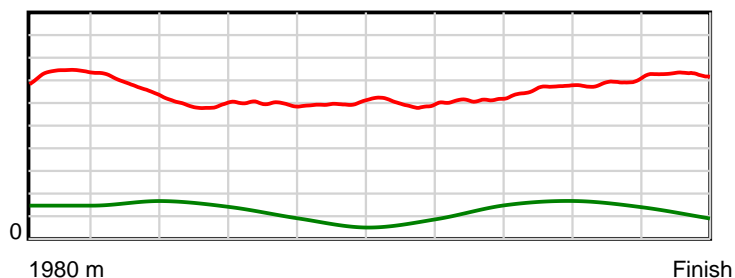

# Race Results

June 14, 2019, Race 4, VINCENT AT ALABAR MOBILE PACE, Distance 1980m, Addington - Survey 1980m

Result	TAB no.	Horse (Barrier)	1980 to	1800m to	1600m to	1400m to	1200m to	1000m to	800m to	600m to	400m to	200m to	Total or	Margin
2nd	2	Mrs Washington (2)	1800m	1600m	1400m	1200m	1000m	800m	600m	400m	200m	WP	Average	
		Position in running (margin)	-	4(2.9)	3(2.3)	3(2.0)	3(2.4)	3(2.1)	3(1.8)	3(1.9)	4(2.2)	3(1.4)		1.40
		Sectional time (s)	12.19	14.84	16.88	16.75	16.65	16.55	16.34	15.26	14.48	13.72		
		Cumulative time (s)	153.66	141.47	126.63	109.75	93.00	76.35	59.80	43.46	28.20	13.72	2:33.66	
		Speed (m/s)	14.76	13.48	11.85	11.94	12.01	12.08	12.24	13.11	13.81	14.58	12.89	
		Stride length (m)	6.49	6.37	5.85	5.94	5.96	5.94	5.98	6.14	6.37	6.34	6.13	
		Stride duration (s)	0.440	0.473	0.494	0.497	0.496	0.492	0.488	0.469	0.461	0.435	0.476	
		Stride efficiency (%)	65.73	63.47	53.54	55.08	55.47	55.20	55.83	58.99	63.37	62.88	58.66	
		Stride count	27.75	31.38	34.17	33.69	33.57	33.65	33.46	32.55	31.41	31.53	323.16	

10 m Stride length

0.6 s Stride duration

20 m/sec Speed

100 % Stride efficiency

Note: Horizontal distance axis grid lines are 200m furlongs.