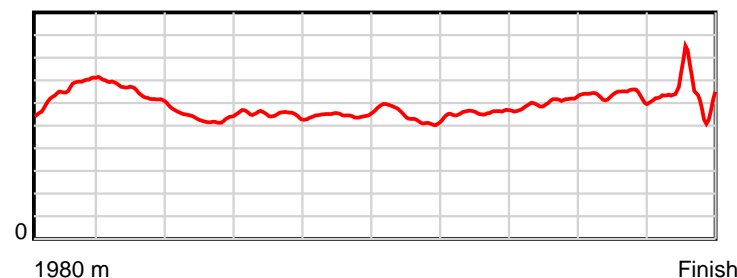

10 m Stride length

0.6 s Stride duration

20 m/sec Speed

100 % Stride efficiency

Note: Horizontal distance axis grid lines are 200m furlongs.