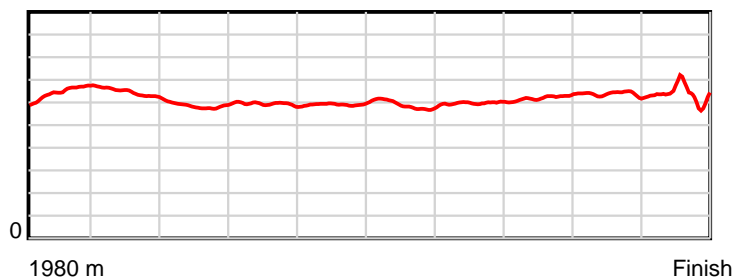

Race Results

June 14, 2019, Race 4, VINCENT AT ALABAR MOBILE PACE, Distance 1980m, Addington - Survey 1980m

Result	TAB no.	Horse (Barrier)	1980 to	1800m to	1600m to	1400m to	1200m to	1000m to	800m to	600m to	400m to	200m to	Total or	Margin
2nd	2	Mrs Washington (2)	1800m	1600m	1400m	1200m	1000m	800m	600m	400m	200m	WP	Average	
		Position in running (margin)	-	4(2.9)	3(2.3)	3(2.0)	3(2.4)	3(2.1)	3(1.8)	3(1.9)	4(2.2)	3(1.4)		1.40
		Sectional time (s)	12.19	14.84	16.88	16.75	16.65	16.55	16.34	15.26	14.48	13.72		
		Cumulative time (s)	153.66	141.47	126.63	109.75	93.00	76.35	59.80	43.46	28.20	13.72	2:33.66	
		Speed (m/s)	14.76	13.48	11.85	11.94	12.01	12.08	12.24	13.11	13.81	14.58	12.89	
		Stride length (m)	6.49	6.37	5.85	5.94	5.96	5.94	5.98	6.14	6.37	6.34	6.13	
		Stride duration (s)	0.440	0.473	0.494	0.497	0.496	0.492	0.488	0.469	0.461	0.435	0.476	
		Stride efficiency (%)	65.73	63.47	53.54	55.08	55.47	55.20	55.83	58.99	63.37	62.88	58.66	
		Stride count	27.75	31.38	34.17	33.69	33.57	33.65	33.46	32.55	31.41	31.53	323.16	

10 m Stride length