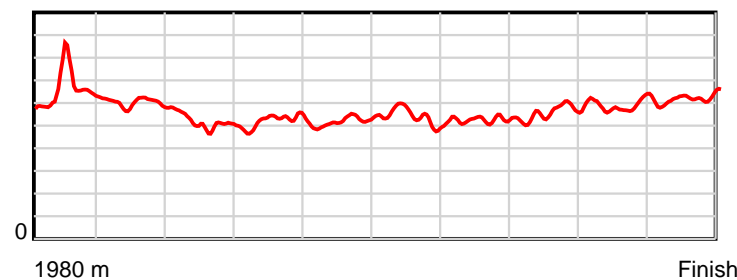

10 m Stride length

0.6 s Stride duration

20 m/sec Speed

100 % Stride efficiency

Note: Horizontal distance axis grid lines are 200m furlongs.

**Disclaimer.**

HRNZ and NZMTC and Thoroughbred Ratings Pty Ltd accepts no responsibility for the completeness or accuracy of any of the information contained herein, and makes no representations about its suitability for any particular purpose. Users should make their own judgements about those matters and/or seek independent advice. You assume all risks associated with use of the data provided on this page.