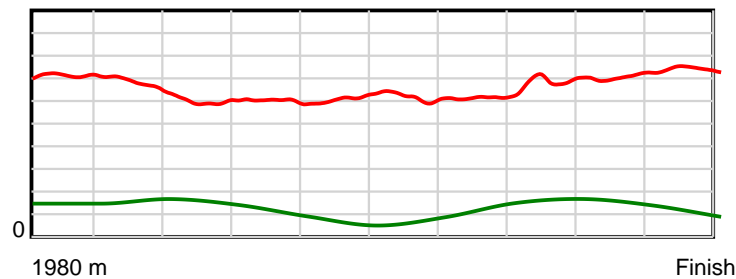

# Race Results

June 14, 2019, Race 4, VINCENT AT ALABAR MOBILE PACE, Distance 1980m, Addington - Survey 1980m

Result	TAB no.	Horse (Barrier)	1980 to	1800m to	1600m to	1400m to	1200m to	1000m to	800m to	600m to	400m to	200m to	Total or	Margin
3rd	7	Invisible Girl (7)	1800m	1600m	1400m	1200m	1000m	800m	600m	400m	200m	WP	Average	
		Position in running (margin)	-	7(5.3)	6(5.7)	6(6.5)	6(6.5)	6(6.1)	6(5.2)	7(5.2)	7(3.8)	6(3.1)		1.80
		Sectional time (s)	12.57	15.00	17.07	16.66	16.64	16.45	16.32	14.97	14.50	13.54		
		Cumulative time (s)	153.72	141.15	126.15	109.08	92.42	75.78	59.33	43.01	28.04	13.54	2:33.72	
		Speed (m/s)	14.32	13.33	11.72	12.00	12.02	12.16	12.25	13.36	13.79	14.77	12.88	
		Stride length (m)	6.28	6.08	5.73	5.94	5.86	5.92	6.04	5.92	6.15	6.52	6.03	
		Stride duration (s)	0.441	0.456	0.489	0.495	0.487	0.487	0.493	0.443	0.446	0.442	0.468	
		Stride efficiency (%)	61.69	57.72	51.25	55.18	53.64	54.70	56.99	54.76	59.19	66.51	56.90	
		Stride count	28.65	32.91	34.92	33.66	34.14	33.80	33.12	33.78	32.50	30.66	328.14	

10 m Stride length

0.6 s Stride duration

20 m/sec Speed

100 % Stride efficiency

Note: Horizontal distance axis grid lines are 200m furlongs.