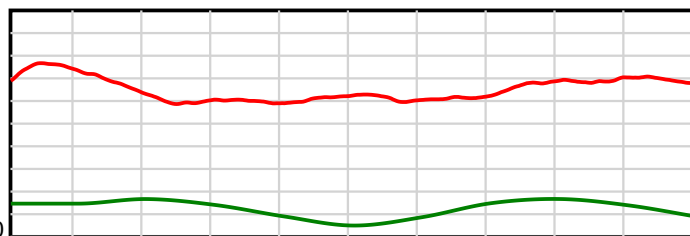

10 m

Stride length

1980 m

Finish

0.6 s

Stride duration

1980 m

Finish

20 m/sec

Speed

1980 m

Finish

100 %

Stride efficiency

1980 m

Finish