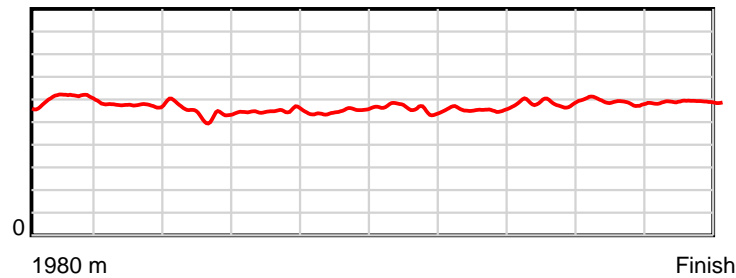

20 m/sec

Speed

1980 m

Finish

100 %

Stride efficiency

1980 m

Finish

Note: Horizontal distance axis grid lines are 200m furlongs.

**Disclaimer.**

HRNZ and NZMTC and Thoroughbred Ratings Pty Ltd accepts no responsibility for the completeness or accuracy of any of the information contained herein, and makes no representations about its suitability for any particular purpose. Users should make their own judgements about those matters and/or seek independent advice. You assume all risks associated with use of the data provided on this page.

# Race Results

June 14, 2019, Race 4, VINCENT AT ALABAR MOBILE PACE, Distance 1980m, Addington - Survey 1980m

Result	TAB no.	Horse (Barrier)	1980 to	1800m to	1600m to	1400m to	1200m to	1000m to	800m to	600m to	400m to	200m to	Total or	Margin
8th	8	Precocious Meg... (8)	1800m	1600m	1400m	1200m	1000m	800m	600m	400m	200m	WP	Average	
		Position in running (margin)	-	3(2.7)	8(8.1)	7(9.0)	7(9.0)	7(7.4)	8(7.2)	6(5.2)	6(3.6)	8(3.5)		6.40
		Sectional time (s)	12.12	15.83	17.09	16.67	16.44	16.56	15.98	14.94	14.60	14.32		
		Cumulative time (s)	154.55	142.43	126.60	109.51	92.84	76.40	59.84	43.86	28.92	14.32	2:34.55	
		Speed (m/s)	14.85	12.63	11.70	12.00	12.17	12.08	12.52	13.39	13.70	13.97	12.81	
		Stride length (m)	6.07	5.57	5.32	5.51	5.52	5.50	5.57	5.69	5.67	5.84	5.62	
		Stride duration (s)	0.415	0.440	0.455	0.459	0.454	0.455	0.445	0.425	0.414	0.418	0.438	
		Stride efficiency (%)	57.61	48.41	44.24	47.45	47.69	47.24	48.53	50.66	50.20	53.28	49.28	
		Stride count	29.64	35.93	37.59	36.30	36.20	36.38	35.89	35.12	35.29	34.25	352.59	

10 m Stride length

0.6 s Stride duration

20 m/sec Speed

100 % Stride efficiency

Note: Horizontal distance axis grid lines are 200m furlongs.