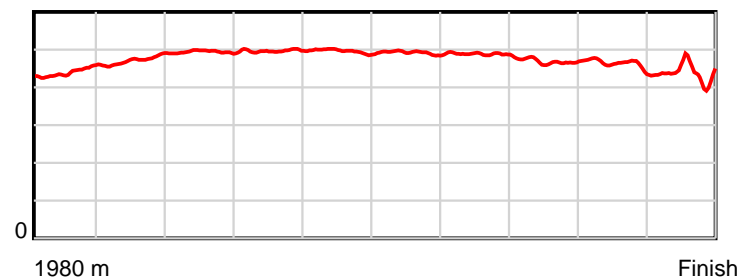

10 m Stride length

0.6 s Stride duration

20 m/sec Speed

100 % Stride efficiency

Note: Horizontal distance axis grid lines are 200m furlongs.