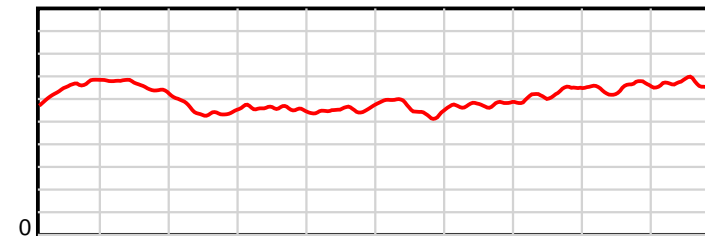

10 m Stride length

1980 m Finish

0.6 s Stride duration

1980 m Finish

20 m/sec Speed

1980 m Finish

100 % Stride efficiency

1980 m Finish