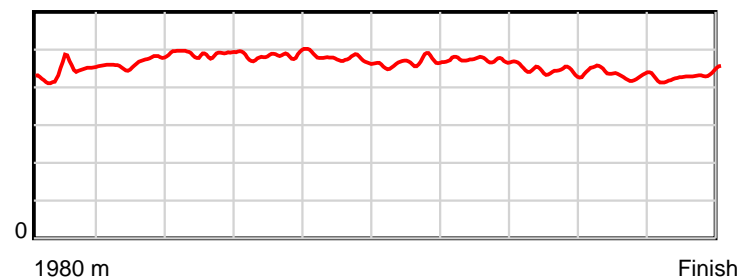

# Race Results

June 14, 2019, Race 4, VINCENT AT ALABAR MOBILE PACE, Distance 1980m, Addington - Survey 1980m

Result	TAB no.	Horse (Barrier)	1980 to	1800m to	1600m to	1400m to	1200m to	1000m to	800m to	600m to	400m to	200m to	Total or	Margin
6th	6	Gottagetabeer (6)	1800m	1600m	1400m	1200m	1000m	800m	600m	400m	200m	WP	Average	
		Position in running (margin)	-	5(3.0)	7(6.9)	8(9.9)	8(10.5)	8(10.0)	7(5.8)	8(5.8)	8(4.9)	7(3.3)		3.20
		Sectional time (s)	12.33	15.59	17.43	16.78	16.61	15.89	16.32	15.06	14.36	13.61		
		Cumulative time (s)	153.98	141.65	126.06	108.63	91.85	75.24	59.35	43.03	27.97	13.61	2:33.98	
		Speed (m/s)	14.59	12.83	11.47	11.92	12.04	12.59	12.25	13.28	13.93	14.70	12.86	
		Stride length (m)	6.42	6.00	5.61	5.78	5.72	5.86	5.80	5.88	6.06	6.34	5.93	
		Stride duration (s)	0.440	0.467	0.489	0.485	0.475	0.465	0.473	0.443	0.435	0.432	0.461	
		Stride efficiency (%)	64.51	56.16	49.26	52.23	51.10	53.62	52.58	54.10	57.37	62.83	55.01	
		Stride count	28.02	33.36	35.62	34.59	34.98	34.14	34.48	33.99	33.01	31.54	333.73	

10 m Stride length

0.6 s Stride duration

20 m/sec Speed

100 % Stride efficiency

Note: Horizontal distance axis grid lines are 200m furlongs.

**Disclaimer.**

HRNZ and NZMTC and Thoroughbred Ratings Pty Ltd accepts no responsibility for the completeness or accuracy of any of the information contained herein, and makes no representations about its suitability for any particular purpose. Users should make their own judgements about those matters and/or seek independent advice. You assume all risks associated with use of the data provided on this page.