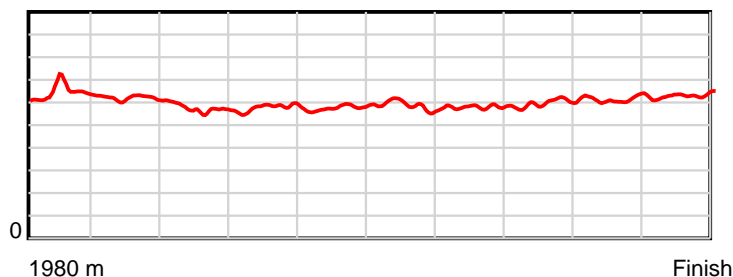

Race Results

June 14, 2019, Race 4, VINCENT AT ALABAR MOBILE PACE, Distance 1980m, Addington - Survey 1980m

Result	TAB no.	Horse (Barrier)	1980 to	1800m to	1600m to	1400m to	1200m to	1000m to	800m to	600m to	400m to	200m to	Total or	Margin
6th	6	Gottagetabeer (6)	1800m	1600m	1400m	1200m	1000m	800m	600m	400m	200m	WP	Average	
		Position in running (margin)	-	5(3.0)	7(6.9)	8(9.9)	8(10.5)	8(10.0)	7(5.8)	8(5.8)	8(4.9)	7(3.3)		3.20
		Sectional time (s)	12.33	15.59	17.43	16.78	16.61	15.89	16.32	15.06	14.36	13.61		
		Cumulative time (s)	153.98	141.65	126.06	108.63	91.85	75.24	59.35	43.03	27.97	13.61	2:33.98	
		Speed (m/s)	14.59	12.83	11.47	11.92	12.04	12.59	12.25	13.28	13.93	14.70	12.86	
		Stride length (m)	6.42	6.00	5.61	5.78	5.72	5.86	5.80	5.88	6.06	6.34	5.93	
		Stride duration (s)	0.440	0.467	0.489	0.485	0.475	0.465	0.473	0.443	0.435	0.432	0.461	
		Stride efficiency (%)	64.51	56.16	49.26	52.23	51.10	53.62	52.58	54.10	57.37	62.83	55.01	
		Stride count	28.02	33.36	35.62	34.59	34.98	34.14	34.48	33.99	33.01	31.54	333.73	

10 m Stride length