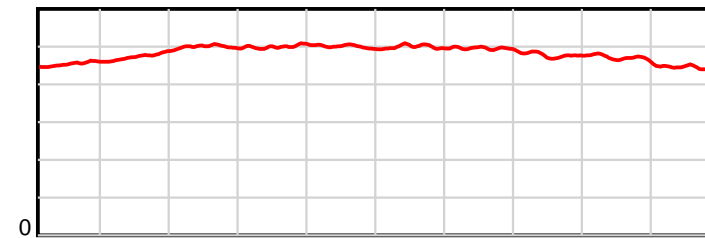

# Race Results

June 14, 2019, Race 4, VINCENT AT ALABAR MOBILE PACE, Distance 1980m, Addington - Survey 1980m

Result	TAB no.	Horse (Barrier)	1980 to	1800m to	1600m to	1400m to	1200m to	1000m to	800m to	600m to	400m to	200m to	Total or	Margin
5th	1	<b>The Optimist (1)</b>	<b>1800m</b>	<b>1600m</b>	<b>1400m</b>	<b>1200m</b>	<b>1000m</b>	<b>800m</b>	<b>600m</b>	<b>400m</b>	<b>200m</b>	<b>WP</b>	<b>Average</b>	
		Position in running (margin)	-	8(5.5)	5(4.3)	4(3.8)	4(4.1)	5(3.8)	5(4.0)	5(3.9)	5(3.5)	5(3.0)		2.30
		Sectional time (s)	12.51	14.74	16.86	16.71	16.65	16.63	16.31	15.14	14.53	13.73		
		Cumulative time (s)	153.81	141.30	126.56	109.70	92.99	76.34	59.71	43.40	28.26	13.73	2:33.81	
		Speed (m/s)	14.38	13.57	11.86	11.97	12.01	12.03	12.26	13.21	13.76	14.57	12.87	
		Stride length (m)	6.49	6.44	5.93	5.99	6.01	6.01	6.08	6.30	6.46	6.53	6.21	
		Stride duration (s)	0.455	0.475	0.500	0.501	0.500	0.499	0.496	0.477	0.469	0.448	0.483	
		Stride efficiency (%)	65.75	64.81	54.98	56.13	56.35	56.37	57.71	62.11	65.22	66.53	60.30	
		Stride count	27.75	31.06	33.72	33.37	33.31	33.30	32.91	31.72	30.96	30.65	318.75	

10 m Stride length

1980 m Finish

0.6 s Stride duration

1980 m Finish

20 m/sec Speed

1980 m Finish

100 % Stride efficiency

1980 m Finish