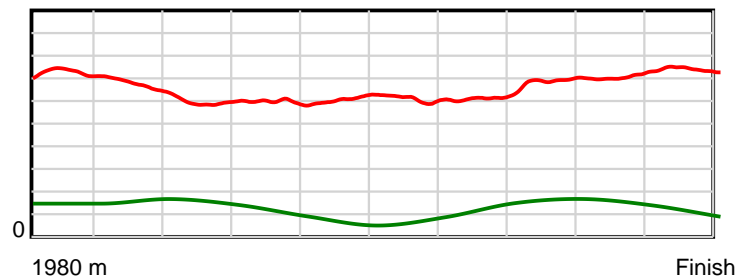

# Race Results

June 14, 2019, Race 4, VINCENT AT ALABAR MOBILE PACE, Distance 1980m, Addington - Survey 1980m

Result	TAB no.	Horse (Barrier)	1980 to	1800m to	1600m to	1400m to	1200m to	1000m to	800m to	600m to	400m to	200m to	Total or	Margin
1st	5	Chloe's Joy (5)	1800m	1600m	1400m	1200m	1000m	800m	600m	400m	200m	WP	Average	
		Position in running (margin)	-	6(3.0)	4(4.2)	5(4.2)	5(4.6)	4(3.6)	4(3.4)	4(3.4)	3(1.9)	2(1.2)		0.00
		Sectional time (s)	12.35	15.12	16.95	16.74	16.53	16.57	16.32	14.96	14.50	13.36		
		Cumulative time (s)	153.40	141.05	125.93	108.98	92.24	75.71	59.14	42.82	27.86	13.36	2:33.40	
		Speed (m/s)	14.57	13.23	11.80	11.95	12.10	12.07	12.25	13.37	13.79	14.97	12.91	
		Stride length (m)	6.46	6.08	5.67	5.70	5.72	5.74	5.81	5.93	6.01	6.46	5.94	
		Stride duration (s)	0.442	0.460	0.481	0.477	0.473	0.476	0.474	0.444	0.435	0.431	0.460	
		Stride efficiency (%)	65.17	57.75	50.26	50.76	51.14	51.56	52.72	54.97	56.40	65.14	55.14	
		Stride count	27.87	32.90	35.27	35.09	34.96	34.82	34.43	33.72	33.29	30.98	333.33	

10 m Stride length

0.6 s Stride duration

20 m/sec Speed

100 % Stride efficiency

Note: Horizontal distance axis grid lines are 200m furlongs.