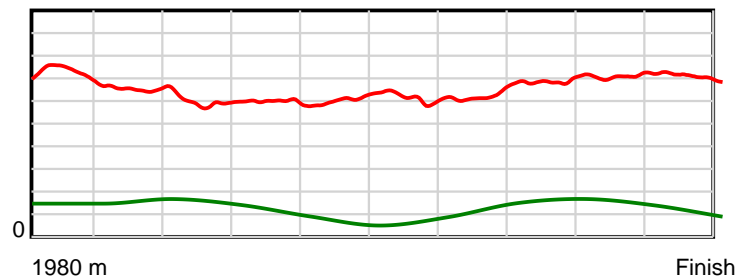

# Race Results

June 14, 2019, Race 4, VINCENT AT ALABAR MOBILE PACE, Distance 1980m, Addington - Survey 1980m

Result	TAB no.	Horse (Barrier)	1980 to	1800m to	1600m to	1400m to	1200m to	1000m to	800m to	600m to	400m to	200m to	Total or	Margin
8th	8	Precocious Meg... (8)	1800m	1600m	1400m	1200m	1000m	800m	600m	400m	200m	WP	Average	
		Position in running (margin)	-	3(2.7)	8(8.1)	7(9.0)	7(9.0)	7(7.4)	8(7.2)	6(5.2)	6(3.6)	8(3.5)		6.40
		Sectional time (s)	12.12	15.83	17.09	16.67	16.44	16.56	15.98	14.94	14.60	14.32		
		Cumulative time (s)	154.55	142.43	126.60	109.51	92.84	76.40	59.84	43.86	28.92	14.32	2:34.55	
		Speed (m/s)	14.85	12.63	11.70	12.00	12.17	12.08	12.52	13.39	13.70	13.97	12.81	
		Stride length (m)	6.07	5.57	5.32	5.51	5.52	5.50	5.57	5.69	5.67	5.84	5.62	
		Stride duration (s)	0.415	0.440	0.455	0.459	0.454	0.455	0.445	0.425	0.414	0.418	0.438	
		Stride efficiency (%)	57.61	48.41	44.24	47.45	47.69	47.24	48.53	50.66	50.20	53.28	49.28	
		Stride count	29.64	35.93	37.59	36.30	36.20	36.38	35.89	35.12	35.29	34.25	352.59	

10 m Stride length

0.6 s Stride duration

20 m/sec Speed

100 % Stride efficiency

Note: Horizontal distance axis grid lines are 200m furlongs.