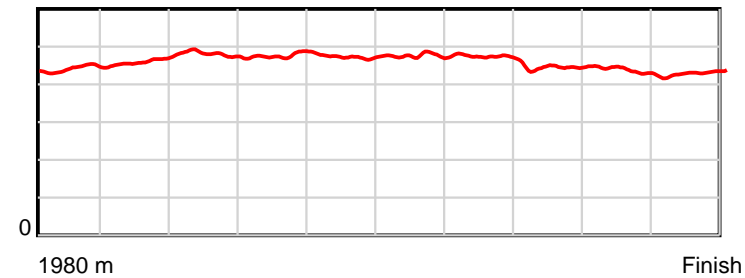

# Race Results

June 14, 2019, Race 4, VINCENT AT ALABAR MOBILE PACE, Distance 1980m, Addington - Survey 1980m

Result	TAB no.	Horse (Barrier)	1980 to	1800m to	1600m to	1400m to	1200m to	1000m to	800m to	600m to	400m to	200m to	Total or	Margin
1st	5	Chloe's Joy (5)	1800m	1600m	1400m	1200m	1000m	800m	600m	400m	200m	WP	Average	
		Position in running (margin)	-	6(3.0)	4(4.2)	5(4.2)	5(4.6)	4(3.6)	4(3.4)	4(3.4)	3(1.9)	2(1.2)		0.00
		Sectional time (s)	12.35	15.12	16.95	16.74	16.53	16.57	16.32	14.96	14.50	13.36		
		Cumulative time (s)	153.40	141.05	125.93	108.98	92.24	75.71	59.14	42.82	27.86	13.36	2:33.40	
		Speed (m/s)	14.57	13.23	11.80	11.95	12.10	12.07	12.25	13.37	13.79	14.97	12.91	
		Stride length (m)	6.46	6.08	5.67	5.70	5.72	5.74	5.81	5.93	6.01	6.46	5.94	
		Stride duration (s)	0.442	0.460	0.481	0.477	0.473	0.476	0.474	0.444	0.435	0.431	0.460	
		Stride efficiency (%)	65.17	57.75	50.26	50.76	51.14	51.56	52.72	54.97	56.40	65.14	55.14	
		Stride count	27.87	32.90	35.27	35.09	34.96	34.82	34.43	33.72	33.29	30.98	333.33	

10 m Stride length

0.6 s Stride duration

20 m/sec Speed

100 % Stride efficiency

Note: Horizontal distance axis grid lines are 200m furlongs.