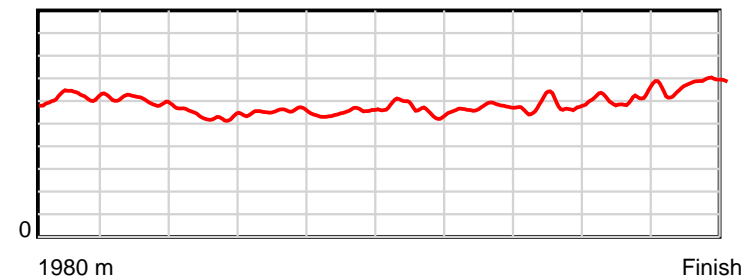

10 m Stride length

0.6 s Stride duration

20 m/sec Speed

100 % Stride efficiency

Note: Horizontal distance axis grid lines are 200m furlongs.