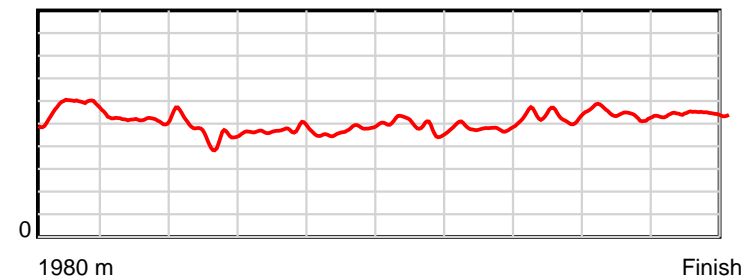

10 m Stride length

0.6 s Stride duration

20 m/sec Speed

100 % Stride efficiency

Note: Horizontal distance axis grid lines are 200m furlongs.