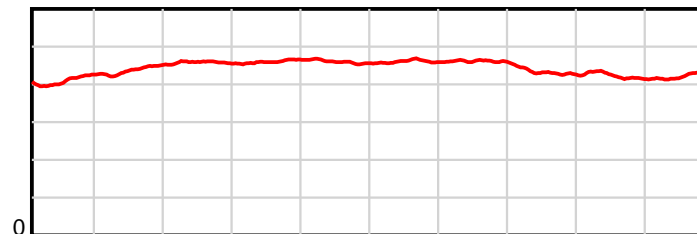

10 m

Stride length

1980 m

Finish

0.6 s

Stride duration

1980 m

Finish

20 m/sec

Speed

1980 m

Finish

100 %

Stride efficiency

1980 m

Finish