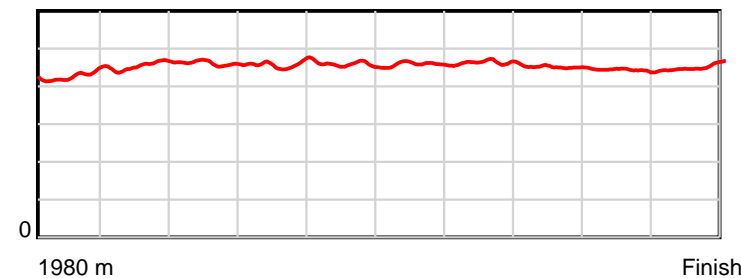

Race Results

June 07, 2020, Race 8, ALLIED SECURITY - NZ'S LARGEST SECURITY FIRM MOBILE PACE, Distance 1980m, Addington - Survey 1980m

Result	TAB no.	Horse (Barrier)	1980 to	1800m to	1600m to	1400m to	1200m to	1000m to	800m to	600m to	400m to	200m to	Total or	Margin
7th	4	Hot Starff (5)	1800m	1600m	1400m	1200m	1000m	800m	600m	400m	200m	WP	Average	
		Position in running (margin)	-	3(2.8)	4(3.8)	6(4.7)	7(4.1)	8(6.2)	8(5.6)	8(5.8)	7(4.9)	6(5.9)		7.90
		Sectional time (s)	12.20	14.69	15.30	14.31	14.62	14.52	14.87	14.82	14.69	14.44		
		Cumulative time (s)	144.46	132.26	117.57	102.27	87.96	73.34	58.82	43.95	29.13	14.44	2:24.46	
		Speed (m/s)	14.76	13.61	13.07	13.98	13.68	13.77	13.45	13.50	13.61	13.85	13.71	
		Stride length (m)	6.33	6.19	6.03	6.42	6.25	6.32	6.23	6.08	6.03	6.27	6.21	
		Stride duration (s)	0.428	0.454	0.461	0.459	0.457	0.459	0.463	0.451	0.443	0.453	0.453	
		Stride efficiency (%)	62.61	59.84	56.75	64.37	61.07	62.43	60.65	57.82	56.79	61.36	60.27	
		Stride count	28.44	32.32	33.19	31.16	31.99	31.64	32.10	32.88	33.17	31.92	318.81	

10 m Stride length

0.6 s Stride duration

20 m/sec Speed

100 % Stride efficiency

Note: Horizontal distance axis grid lines are 200m furlongs.

Disclaimer.

HRNZ and NZMTC and Thoroughbred Ratings Pty Ltd accepts no responsibility for the completeness or accuracy of any of the information contained herein, and makes no representations about its suitability for any particular purpose. Users should make their own judgements about those matters and/or seek independent advice. You assume all risks associated with use of the data provided on this page.