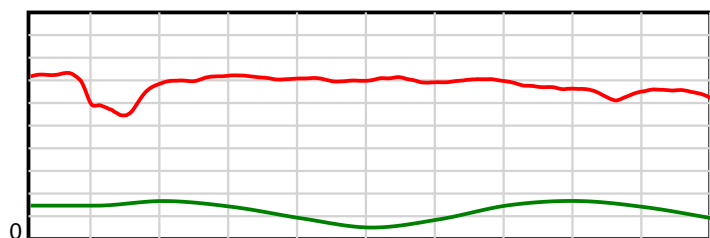

10 m Stride length

1980 m Finish

0.6 s Stride duration

1980 m Finish

20 m/sec Speed

1980 m Finish

100 % Stride efficiency

1980 m Finish