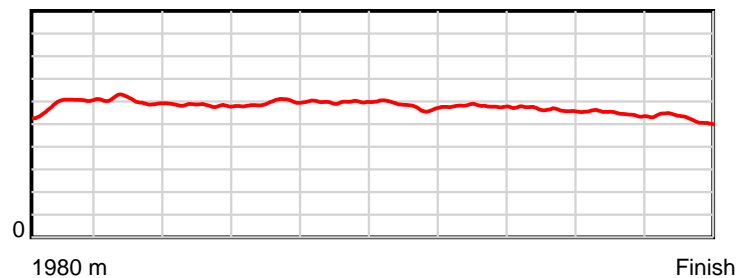

Race Results

June 07, 2020, Race 8, ALLIED SECURITY - NZ'S LARGEST SECURITY FIRM MOBILE PACE, Distance 1980m, Addington - Survey 1980m

Result	TAB no.	Horse (Barrier)	1980 to	1800m to	1600m to	1400m to	1200m to	1000m to	800m to	600m to	400m to	200m to	Total or	Margin
10th	6	Sagano (7)	1800m	1600m	1400m	1200m	1000m	800m	600m	400m	200m	WP	Average	
		Position in running (margin)	-	2(1.9)	2(1.0)	2(1.3)	4(1.4)	3(1.7)	3(1.8)	3(1.8)	3(2.0)	10(8.7)		25.50
		Sectional time (s)	12.01	14.37	15.20	14.43	14.32	14.63	14.83	15.00	15.64	17.18		
		Cumulative time (s)	147.61	135.60	121.23	106.03	91.60	77.28	62.65	47.82	32.82	17.18	2:27.61	
		Speed (m/s)	14.99	13.92	13.16	13.86	13.97	13.67	13.49	13.33	12.79	11.64	13.41	
		Stride length (m)	5.92	6.02	5.77	5.96	6.00	5.91	5.80	5.65	5.40	5.28	5.76	
		Stride duration (s)	0.396	0.432	0.439	0.430	0.430	0.432	0.430	0.424	0.422	0.454	0.429	
		Stride efficiency (%)	54.82	56.55	52.02	55.49	56.24	54.61	52.55	49.87	45.50	43.57	51.81	
		Stride count	30.39	33.25	34.66	33.56	33.34	33.83	34.49	35.40	37.06	37.88	343.86	

10 m Stride length