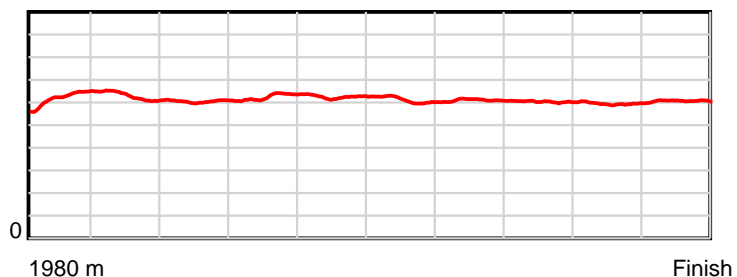

Race Results

June 07, 2020, Race 8, ALLIED SECURITY - NZ'S LARGEST SECURITY FIRM MOBILE PACE, Distance 1980m, Addington - Survey 1980m

Result	TAB no.	Horse (Barrier)	1980 to	1800m to	1600m to	1400m to	1200m to	1000m to	800m to	600m to	400m to	200m to	Total or	Margin
5th	1	Ohoka Matty (2)	1800m	1600m	1400m	1200m	1000m	800m	600m	400m	200m	WP	Average	
		Position in running (margin)	-	1(0.0)	1(0.0)	1(0.0)	1(0.0)	1(0.0)	2(0.1)	1(0.0)	1(0.0)	2(2.2)		6.30
		Sectional time (s)	11.56	14.52	15.15	14.41	14.27	14.63	14.82	14.97	14.90	14.93		
		Cumulative time (s)	144.16	132.60	118.08	102.93	88.52	74.25	59.62	44.80	29.83	14.93	2:24.16	
		Speed (m/s)	15.57	13.77	13.20	13.88	14.02	13.67	13.50	13.36	13.42	13.40	13.73	
		Stride length (m)	6.22	6.15	6.00	6.25	6.25	6.17	6.10	5.98	5.86	6.06	6.10	
		Stride duration (s)	0.405	0.447	0.454	0.450	0.446	0.452	0.452	0.447	0.437	0.453	0.444	
		Stride efficiency (%)	60.41	59.17	56.20	61.08	60.94	59.56	58.09	55.85	53.72	57.43	58.16	
		Stride count	28.95	32.50	33.35	31.99	32.03	32.39	32.80	33.45	34.11	32.99	324.56	

10 m Stride length