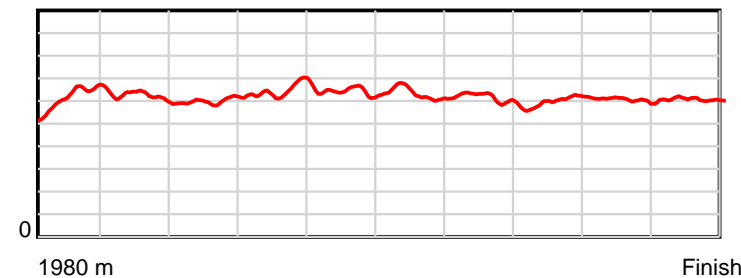

10 m Stride length

0.6 s Stride duration

20 m/sec Speed

100 % Stride efficiency

Note: Horizontal distance axis grid lines are 200m furlongs.

Disclaimer.

HRNZ and NZMTC and Thoroughbred Ratings Pty Ltd accepts no responsibility for the completeness or accuracy of any of the information contained herein, and makes no representations about its suitability for any particular purpose. Users should make their own judgements about those matters and/or seek independent advice. You assume all risks associated with use of the data provided on this page.