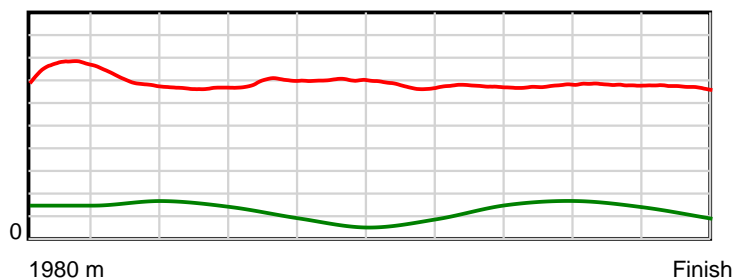

10 m Stride length

0.6 s Stride duration

20 m/sec Speed

100 % Stride efficiency

Note: Horizontal distance axis grid lines are 200m furlongs.

Disclaimer.

HRNZ and NZMTC and Thoroughbred Ratings Pty Ltd accepts no responsibility for the completeness or accuracy of any of the information contained herein, and makes no representations about its suitability for any particular purpose. Users should make their own judgements about those matters and/or seek independent advice. You assume all risks associated with use of the data provided on this page.