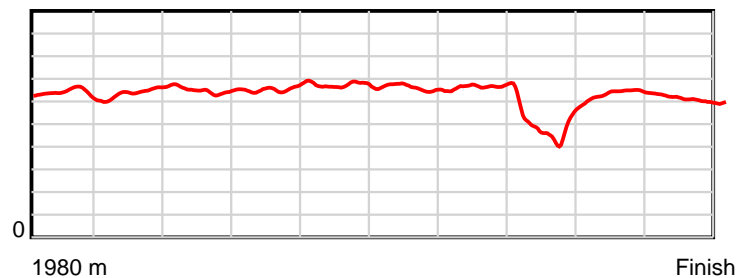

Race Results

June 07, 2020, Race 8, ALLIED SECURITY - NZ'S LARGEST SECURITY FIRM MOBILE PACE, Distance 1980m, Addington - Survey 1980m

Result	TAB no.	Horse (Barrier)	1980 to	1800m to	1600m to	1400m to	1200m to	1000m to	800m to	600m to	400m to	200m to	Total or	Margin
14th	13	Jaffa Josh (0)	1800m	1600m	1400m	1200m	1000m	800m	600m	400m	200m	WP	Average	
		Position in running (margin)	-	13(12.7)	13(12.9)	13(13.2)	13(12.1)	13(13.7)	13(13.4)	12(10.6)	14(40.1)	14(53.2)		67.90
		Sectional time (s)	13.78	14.55	15.20	14.23	14.53	14.59	14.35	19.90	16.70	17.43		
		Cumulative time (s)	155.26	141.48	126.93	111.73	97.50	82.97	68.38	54.03	34.13	17.43	2:35.26	
		Speed (m/s)	13.06	13.75	13.16	14.05	13.76	13.71	13.94	10.05	11.98	11.47	12.75	
		Stride length (m)	6.40	6.24	6.30	6.60	6.56	6.58	6.65	4.74	6.08	6.06	6.16	
		Stride duration (s)	0.458	0.454	0.479	0.469	0.477	0.480	0.477	0.471	0.507	0.528	0.483	
		Stride efficiency (%)	63.99	60.89	62.09	68.00	67.32	67.68	69.16	35.07	57.68	57.30	59.34	
		Stride count	28.13	32.04	31.73	30.32	30.47	30.39	30.06	42.22	32.92	33.03	321.31	

10 m Stride length