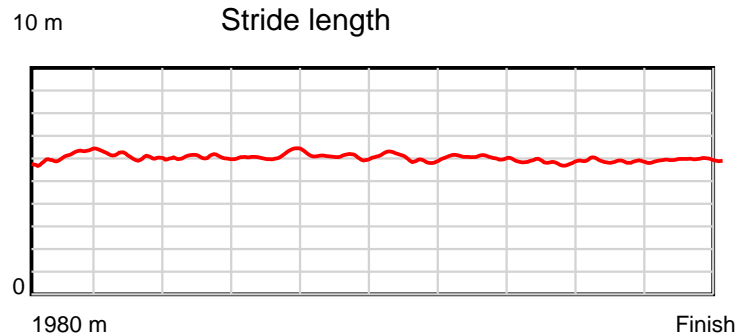

Race Results

June 07, 2020, Race 8, ALLIED SECURITY - NZ'S LARGEST SECURITY FIRM MOBILE PACE, Distance 1980m, Addington - Survey 1980m

Result	TAB no.	Horse (Barrier)	1980 to	1800m to	1600m to	1400m to	1200m to	1000m to	800m to	600m to	400m to	200m to	Total or	Margin
8th	7	Prodigal Guinn... (8)	1800m	1600m	1400m	1200m	1000m	800m	600m	400m	200m	WP	Average	
		Position in running (margin)	-	5(4.3)	6(5.0)	3(3.0)	5(2.4)	6(4.7)	6(3.6)	6(3.9)	6(4.3)	5(5.7)		8.20
		Sectional time (s)	12.28	14.63	14.81	14.32	14.65	14.44	14.87	15.04	14.76	14.71		
		Cumulative time (s)	144.51	132.23	117.60	102.79	88.47	73.82	59.38	44.51	29.47	14.71	2:24.51	
		Speed (m/s)	14.66	13.67	13.50	13.97	13.65	13.85	13.45	13.30	13.55	13.60	13.70	
		Stride length (m)	6.13	5.94	5.89	6.16	5.99	6.06	6.04	5.68	5.65	5.92	5.94	
		Stride duration (s)	0.424	0.435	0.436	0.441	0.438	0.438	0.449	0.427	0.417	0.436	0.434	
		Stride efficiency (%)	58.79	55.18	54.22	59.35	55.98	57.38	56.92	50.34	49.96	54.80	55.13	
		Stride count	29.34	33.66	33.95	32.45	33.42	33.00	33.14	35.24	35.37	33.77	333.34	

Note: Horizontal distance axis grid lines are 200m furlongs.

Disclaimer.

HRNZ and NZMTC and Thoroughbred Ratings Pty Ltd accepts no responsibility for the completeness or accuracy of any of the information contained herein, and makes no representations about its suitability for any particular purpose. Users should make their own judgements about those matters and/or seek independent advice. You assume all risks associated with use of the data provided on this page.