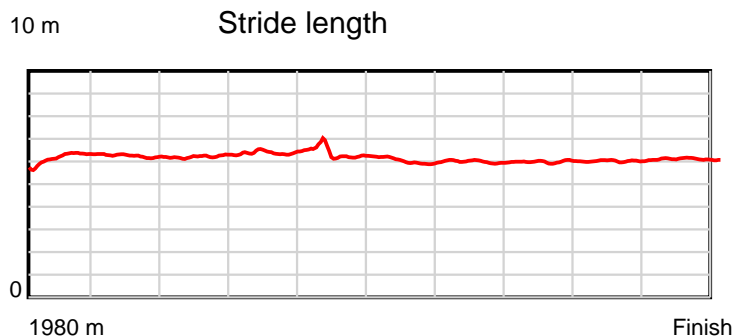

Note: Horizontal distance axis grid lines are 200m furlongs.

Disclaimer.

HRNZ and NZMTC and Thoroughbred Ratings Pty Ltd accepts no responsibility for the completeness or accuracy of any of the information contained herein, and makes no representations about its suitability for any particular purpose. Users should make their own judgements about those matters and/or seek independent advice. You assume all risks associated with use of the data provided on this page.