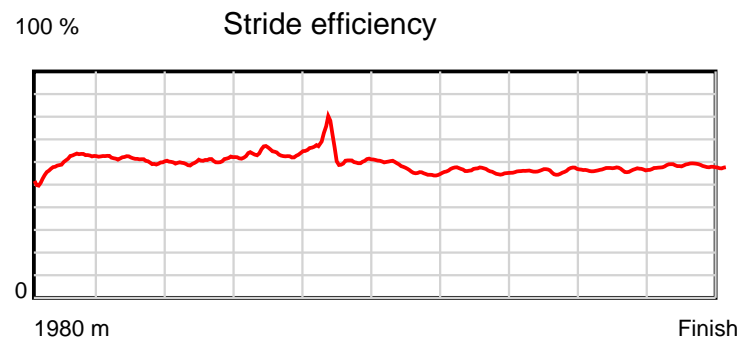

Race Results

June 07, 2020, Race 8, ALLIED SECURITY - NZ'S LARGEST SECURITY FIRM MOBILE PACE, Distance 1980m, Addington - Survey 1980m

Result	TAB no.	Horse (Barrier)	1980 to	1800m to	1600m to	1400m to	1200m to	1000m to	800m to	600m to	400m to	200m to	Total or	Margin
1st	9	Team Kiwi (10)	1800m	1600m	1400m	1200m	1000m	800m	600m	400m	200m	WP	Average	
		Position in running (margin)	-	8(6.1)	9(7.6)	8(5.8)	3(0.9)	2(0.3)	1(0.0)	2(0.3)	2(0.1)	1(0.0)		0.00
		Sectional time (s)	12.75	14.78	14.84	13.60	14.17	14.58	14.88	14.93	14.51	13.99		
		Cumulative time (s)	143.03	130.28	115.50	100.66	87.06	72.89	58.31	43.43	28.50	13.99	2:23.03	
		Speed (m/s)	14.12	13.53	13.48	14.71	14.11	13.72	13.44	13.40	13.78	14.30	13.84	
		Stride length (m)	6.18	5.98	5.91	6.34	6.16	6.02	6.00	5.92	5.88	6.16	6.05	
		Stride duration (s)	0.435	0.442	0.438	0.431	0.437	0.439	0.447	0.442	0.427	0.431	0.437	
		Stride efficiency (%)	59.63	55.80	54.53	62.88	59.39	56.66	56.30	54.84	54.07	59.38	57.23	
		Stride count	29.14	33.47	33.86	31.53	32.44	33.21	33.32	33.76	34.00	32.44	327.17	

Note: Horizontal distance axis grid lines are 200m furlongs.

Disclaimer.

HRNZ and NZMTC and Thoroughbred Ratings Pty Ltd accepts no responsibility for the completeness or accuracy of any of the information contained herein, and makes no representations about its suitability for any particular purpose. Users should make their own judgements about those matters and/or seek independent advice. You assume all risks associated with use of the data provided on this page.