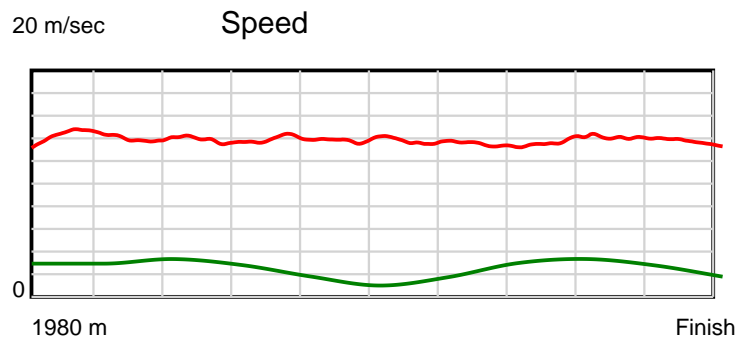

Race Results

June 07, 2020, Race 8, ALLIED SECURITY - NZ'S LARGEST SECURITY FIRM MOBILE PACE, Distance 1980m, Addington - Survey 1980m

Result	TAB no.	Horse (Barrier)	1980 to	1800m to	1600m to	1400m to	1200m to	1000m to	800m to	600m to	400m to	200m to	Total or	Margin
8th	7	Prodigal Guinn... (8)	1800m	1600m	1400m	1200m	1000m	800m	600m	400m	200m	WP	Average	
		Position in running (margin)	-	5(4.3)	6(5.0)	3(3.0)	5(2.4)	6(4.7)	6(3.6)	6(3.9)	6(4.3)	5(5.7)		8.20
		Sectional time (s)	12.28	14.63	14.81	14.32	14.65	14.44	14.87	15.04	14.76	14.71		
		Cumulative time (s)	144.51	132.23	117.60	102.79	88.47	73.82	59.38	44.51	29.47	14.71	2:24.51	
		Speed (m/s)	14.66	13.67	13.50	13.97	13.65	13.85	13.45	13.30	13.55	13.60	13.70	
		Stride length (m)	6.13	5.94	5.89	6.16	5.99	6.06	6.04	5.68	5.65	5.92	5.94	
		Stride duration (s)	0.424	0.435	0.436	0.441	0.438	0.438	0.449	0.427	0.417	0.436	0.434	
		Stride efficiency (%)	58.79	55.18	54.22	59.35	55.98	57.38	56.92	50.34	49.96	54.80	55.13	
		Stride count	29.34	33.66	33.95	32.45	33.42	33.00	33.14	35.24	35.37	33.77	333.34	

Note: Horizontal distance axis grid lines are 200m furlongs.

Disclaimer.

HRNZ and NZMTC and Thoroughbred Ratings Pty Ltd accepts no responsibility for the completeness or accuracy of any of the information contained herein, and makes no representations about its suitability for any particular purpose. Users should make their own judgements about those matters and/or seek independent advice. You assume all risks associated with use of the data provided on this page.