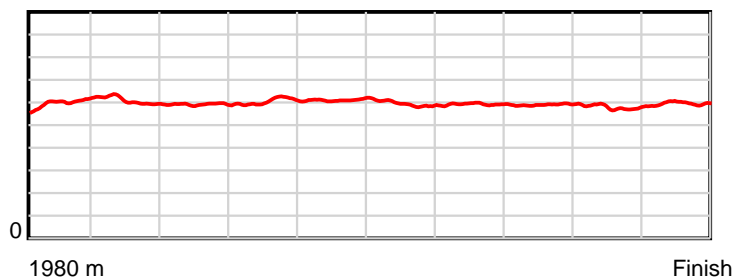

Race Results

June 07, 2020, Race 8, ALLIED SECURITY - NZ'S LARGEST SECURITY FIRM MOBILE PACE, Distance 1980m, Addington - Survey 1980m

Result	TAB no.	Horse (Barrier)	1980 to	1800m to	1600m to	1400m to	1200m to	1000m to	800m to	600m to	400m to	200m to	Total or	Margin
9th	2	Majorca (3)	1800m	1600m	1400m	1200m	1000m	800m	600m	400m	200m	WP	Average	
		Position in running (margin)	-	4(3.4)	3(2.8)	4(3.1)	6(3.3)	5(3.5)	5(3.6)	5(3.4)	5(3.7)	9(7.7)		9.70
		Sectional time (s)	12.29	14.41	15.20	14.43	14.31	14.64	14.80	15.01	15.19	14.50		
		Cumulative time (s)	144.78	132.49	118.08	102.88	88.45	74.14	59.50	44.70	29.69	14.50	2:24.78	
		Speed (m/s)	14.65	13.88	13.16	13.86	13.98	13.66	13.51	13.32	13.17	13.79	13.68	
		Stride length (m)	5.98	6.02	5.79	6.02	6.05	5.97	5.91	5.83	5.69	5.96	5.92	
		Stride duration (s)	0.409	0.434	0.440	0.435	0.433	0.437	0.437	0.438	0.432	0.432	0.433	
		Stride efficiency (%)	55.91	56.59	52.30	56.72	57.19	55.73	54.50	53.19	50.64	55.56	54.77	
		Stride count	30.09	33.24	34.57	33.20	33.06	33.49	33.86	34.28	35.13	33.54	334.46	

10 m Stride length