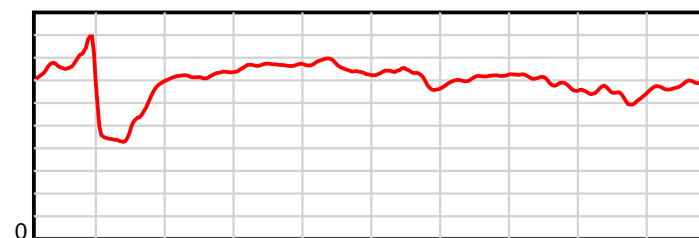

10 m Stride length

1980 m Finish

0.6 s Stride duration

1980 m Finish

20 m/sec Speed

1980 m Finish

100 % Stride efficiency

1980 m Finish