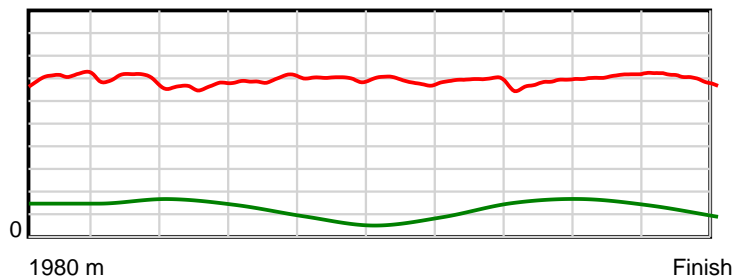

10 m Stride length

0.6 s Stride duration

20 m/sec Speed

100 % Stride efficiency

Note: Horizontal distance axis grid lines are 200m furlongs.

Disclaimer.

HRNZ and NZMTC and Thoroughbred Ratings Pty Ltd accepts no responsibility for the completeness or accuracy of any of the information contained herein, and makes no representations about its suitability for any particular purpose. Users should make their own judgements about those matters and/or seek independent advice. You assume all risks associated with use of the data provided on this page.