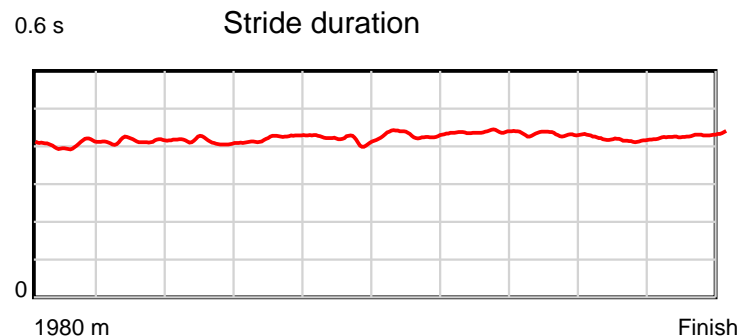

Race Results

June 07, 2020, Race 8, ALLIED SECURITY - NZ'S LARGEST SECURITY FIRM MOBILE PACE, Distance 1980m, Addington - Survey 1980m

Result	TAB no.	Horse (Barrier)	1980 to	1800m to	1600m to	1400m to	1200m to	1000m to	800m to	600m to	400m to	200m to	Total or	Margin
3rd	5	Already Gone (6)	1800m	1600m	1400m	1200m	1000m	800m	600m	400m	200m	WP	Average	
		Position in running (margin)	-	9(6.5)	10(7.7)	5(3.5)	2(0.7)	4(2.5)	4(2.1)	4(2.2)	4(2.1)	3(3.2)		4.10
		Sectional time (s)	12.75	14.71	14.45	13.95	14.57	14.56	14.85	14.95	14.70	14.27		
		Cumulative time (s)	143.76	131.01	116.30	101.85	87.90	73.33	58.77	43.92	28.97	14.27	2:23.76	
		Speed (m/s)	14.12	13.60	13.84	14.34	13.73	13.74	13.47	13.38	13.61	14.02	13.77	
		Stride length (m)	5.72	5.64	5.71	6.06	5.75	5.93	5.90	5.78	5.68	6.03	5.82	
		Stride duration (s)	0.405	0.414	0.413	0.423	0.419	0.432	0.438	0.432	0.418	0.430	0.422	
		Stride efficiency (%)	51.14	49.63	51.03	57.44	51.62	54.98	54.43	52.18	50.43	56.73	52.89	
		Stride count	31.46	35.49	35.00	32.99	34.80	33.72	33.89	34.61	35.20	33.19	340.35	

Note: Horizontal distance axis grid lines are 200m furlongs.

Disclaimer.

HRNZ and NZMTC and Thoroughbred Ratings Pty Ltd accepts no responsibility for the completeness or accuracy of any of the information contained herein, and makes no representations about its suitability for any particular purpose. Users should make their own judgements about those matters and/or seek independent advice. You assume all risks associated with use of the data provided on this page.