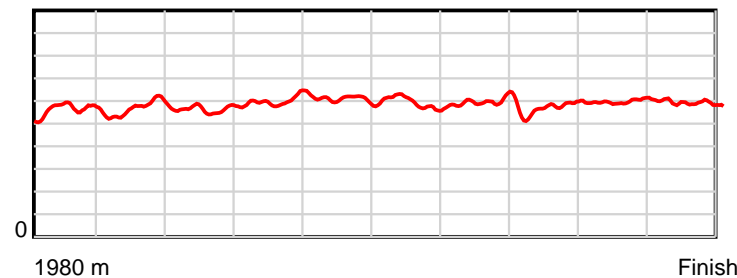

10 m Stride length

0.6 s Stride duration

20 m/sec Speed

100 % Stride efficiency

Note: Horizontal distance axis grid lines are 200m furlongs.

Disclaimer.

HRNZ and NZMTC and Thoroughbred Ratings Pty Ltd accepts no responsibility for the completeness or accuracy of any of the information contained herein, and makes no representations about its suitability for any particular purpose. Users should make their own judgements about those matters and/or seek independent advice. You assume all risks associated with use of the data provided on this page.