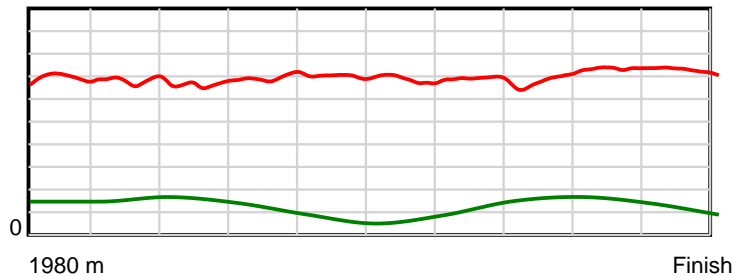

10 m Stride length

0.6 s Stride duration

20 m/sec Speed

100 % Stride efficiency

Note: Horizontal distance axis grid lines are 200m furlongs.

Disclaimer.

HRNZ and NZMTC and Thoroughbred Ratings Pty Ltd accepts no responsibility for the completeness or accuracy of any of the information contained herein, and makes no representations about its suitability for any particular purpose. Users should make their own judgements about those matters and/or seek independent advice. You assume all risks associated with use of the data provided on this page.