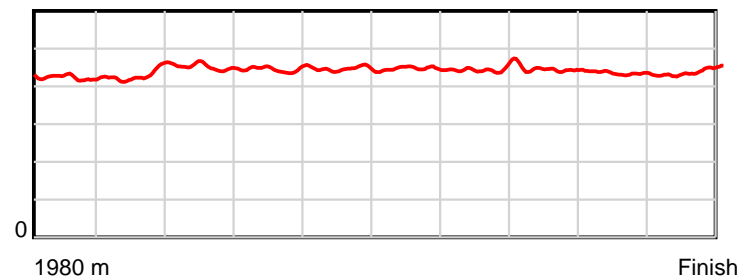

Race Results

June 07, 2020, Race 8, ALLIED SECURITY - NZ'S LARGEST SECURITY FIRM MOBILE PACE, Distance 1980m, Addington - Survey 1980m

Result	TAB no.	Horse (Barrier)	1980 to	1800m to	1600m to	1400m to	1200m to	1000m to	800m to	600m to	400m to	200m to	Total or	Margin
6th	12	Champagneandwi... (13)	1800m	1600m	1400m	1200m	1000m	800m	600m	400m	200m	WP	Average	
		Position in running (margin)	-	11(7.8)	8(7.5)	10(8.4)	10(8.4)	10(9.9)	10(9.7)	10(7.6)	9(7.1)	7(7.0)		7.80
		Sectional time (s)	12.91	14.47	15.31	14.41	14.53	14.58	14.48	14.88	14.52	14.35		
		Cumulative time (s)	144.44	131.53	117.06	101.75	87.34	72.81	58.23	43.75	28.87	14.35	2:24.44	
		Speed (m/s)	13.94	13.82	13.06	13.88	13.76	13.72	13.81	13.44	13.77	13.94	13.71	
		Stride length (m)	6.05	5.95	5.89	6.19	6.13	6.14	6.18	5.95	5.98	6.12	6.06	
		Stride duration (s)	0.423	0.431	0.451	0.446	0.446	0.447	0.448	0.443	0.434	0.439	0.442	
		Stride efficiency (%)	57.13	55.33	54.18	59.89	58.81	58.86	59.69	55.33	55.84	58.47	57.30	
		Stride count	29.77	33.61	33.96	32.31	32.60	32.59	32.36	33.61	33.46	32.70	326.97	

10 m Stride length

0.6 s Stride duration

20 m/sec Speed

100 % Stride efficiency

Note: Horizontal distance axis grid lines are 200m furlongs.

Disclaimer.

HRNZ and NZMTC and Thoroughbred Ratings Pty Ltd accepts no responsibility for the completeness or accuracy of any of the information contained herein, and makes no representations about its suitability for any particular purpose. Users should make their own judgements about those matters and/or seek independent advice. You assume all risks associated with use of the data provided on this page.