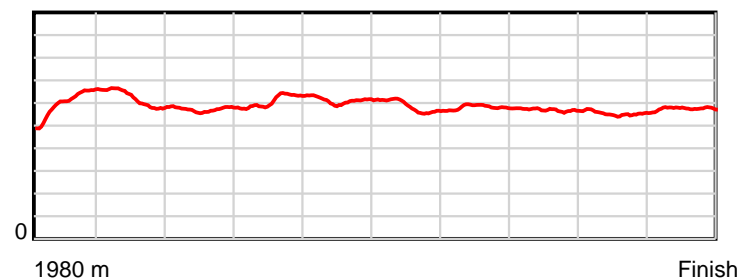

10 m Stride length

0.6 s Stride duration

20 m/sec Speed

100 % Stride efficiency

Note: Horizontal distance axis grid lines are 200m furlongs.

Disclaimer.

HRNZ and NZMTC and Thoroughbred Ratings Pty Ltd accepts no responsibility for the completeness or accuracy of any of the information contained herein, and makes no representations about its suitability for any particular purpose. Users should make their own judgements about those matters and/or seek independent advice. You assume all risks associated with use of the data provided on this page.