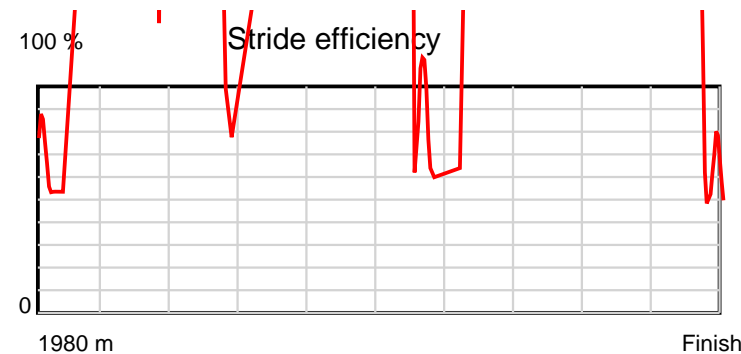

Race Results

June 07, 2020, Race 8, ALLIED SECURITY - NZ'S LARGEST SECURITY FIRM MOBILE PACE, Distance 1980m, Addington - Survey 1980m

Result	TAB no.	Horse (Barrier)	1980 to	1800m to	1600m to	1400m to	1200m to	1000m to	800m to	600m to	400m to	200m to	Total or	Margin
12th	8	Touche (9)	1800m	1600m	1400m	1200m	1000m	800m	600m	400m	200m	WP	Average	
		Position in running (margin)	-	12(10.3)	12(11.9)	12(11.4)	12(11.1)	12(12.0)	12(11.7)	13(10.8)	12(14.2)	12(26.6)		37.50
		Sectional time (s)	13.39	14.79	15.07	14.35	14.43	14.57	14.68	15.53	16.60	16.38		
		Cumulative time (s)	149.79	136.40	121.61	106.54	92.19	77.76	63.19	48.51	32.98	16.38	2:29.79	
		Speed (m/s)	13.44	13.52	13.27	13.94	13.86	13.73	13.62	12.88	12.05	12.21	13.22	
		Stride length (m)	10.51	15.10	7.87	31.54	8.56	7.06	35.75	9.81	9.49	7.53	10.56	
		Stride duration (s)	0.784	1.117	0.593	2.262	0.618	0.514	2.625	0.762	0.787	0.617	0.799	
		Stride efficiency (%)	172.67	356.10	96.81	1554.28	114.50	77.85	1997.53	150.36	140.68	88.67	174.39	
		Stride count	17.12	13.25	25.41	6.34	23.36	28.34	5.59	20.39	21.08	26.55	187.43	

Note: Horizontal distance axis grid lines are 200m furlongs.

Disclaimer.

HRNZ and NZMTC and Thoroughbred Ratings Pty Ltd accepts no responsibility for the completeness or accuracy of any of the information contained herein, and makes no representations about its suitability for any particular purpose. Users should make their own judgements about those matters and/or seek independent advice. You assume all risks associated with use of the data provided on this page.