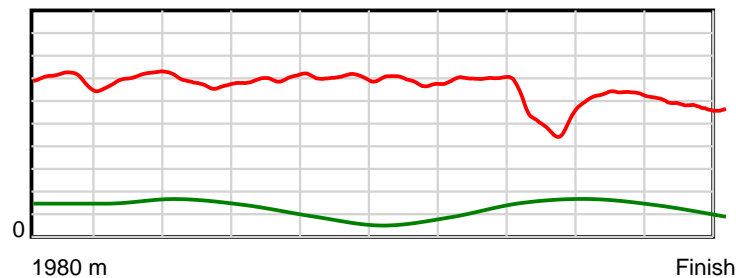

Race Results

June 07, 2020, Race 8, ALLIED SECURITY - NZ'S LARGEST SECURITY FIRM MOBILE PACE, Distance 1980m, Addington - Survey 1980m

Result	TAB no.	Horse (Barrier)	1980 to	1800m to	1600m to	1400m to	1200m to	1000m to	800m to	600m to	400m to	200m to	Total or	Margin
14th	13	Jaffa Josh (0)	1800m	1600m	1400m	1200m	1000m	800m	600m	400m	200m	WP	Average	
		Position in running (margin)	-	13(12.7)	13(12.9)	13(13.2)	13(12.1)	13(13.7)	13(13.4)	12(10.6)	14(40.1)	14(53.2)		67.90
		Sectional time (s)	13.78	14.55	15.20	14.23	14.53	14.59	14.35	19.90	16.70	17.43		
		Cumulative time (s)	155.26	141.48	126.93	111.73	97.50	82.97	68.38	54.03	34.13	17.43	2:35.26	
		Speed (m/s)	13.06	13.75	13.16	14.05	13.76	13.71	13.94	10.05	11.98	11.47	12.75	
		Stride length (m)	6.40	6.24	6.30	6.60	6.56	6.58	6.65	4.74	6.08	6.06	6.16	
		Stride duration (s)	0.458	0.454	0.479	0.469	0.477	0.480	0.477	0.471	0.507	0.528	0.483	
		Stride efficiency (%)	63.99	60.89	62.09	68.00	67.32	67.68	69.16	35.07	57.68	57.30	59.34	
		Stride count	28.13	32.04	31.73	30.32	30.47	30.39	30.06	42.22	32.92	33.03	321.31	

10 m Stride length

0.6 s Stride duration

20 m/sec Speed

100 % Stride efficiency

Note: Horizontal distance axis grid lines are 200m furlongs.

Disclaimer.

HRNZ and NZMTC and Thoroughbred Ratings Pty Ltd accepts no responsibility for the completeness or accuracy of any of the information contained herein, and makes no representations about its suitability for any particular purpose. Users should make their own judgements about those matters and/or seek independent advice. You assume all risks associated with use of the data provided on this page.