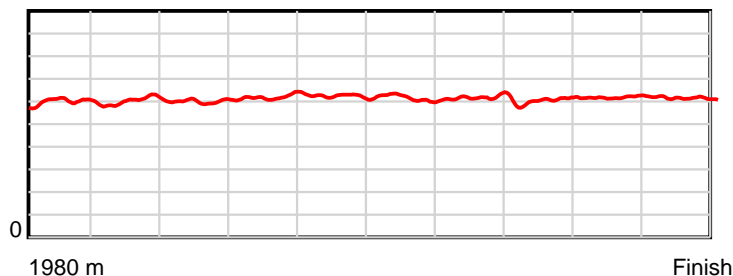

Race Results

June 07, 2020, Race 8, ALLIED SECURITY - NZ'S LARGEST SECURITY FIRM MOBILE PACE, Distance 1980m, Addington - Survey 1980m

Result	TAB no.	Horse (Barrier)	1980 to	1800m to	1600m to	1400m to	1200m to	1000m to	800m to	600m to	400m to	200m to	Total or	Margin
6th	12	Champagneandwi... (13)	1800m	1600m	1400m	1200m	1000m	800m	600m	400m	200m	WP	Average	
		Position in running (margin)	-	11(7.8)	8(7.5)	10(8.4)	10(8.4)	10(9.9)	10(9.7)	10(7.6)	9(7.1)	7(7.0)		7.80
		Sectional time (s)	12.91	14.47	15.31	14.41	14.53	14.58	14.48	14.88	14.52	14.35		
		Cumulative time (s)	144.44	131.53	117.06	101.75	87.34	72.81	58.23	43.75	28.87	14.35	2:24.44	
		Speed (m/s)	13.94	13.82	13.06	13.88	13.76	13.72	13.81	13.44	13.77	13.94	13.71	
		Stride length (m)	6.05	5.95	5.89	6.19	6.13	6.14	6.18	5.95	5.98	6.12	6.06	
		Stride duration (s)	0.423	0.431	0.451	0.446	0.446	0.447	0.448	0.443	0.434	0.439	0.442	
		Stride efficiency (%)	57.13	55.33	54.18	59.89	58.81	58.86	59.69	55.33	55.84	58.47	57.30	
		Stride count	29.77	33.61	33.96	32.31	32.60	32.59	32.36	33.61	33.46	32.70	326.97	

10 m Stride length