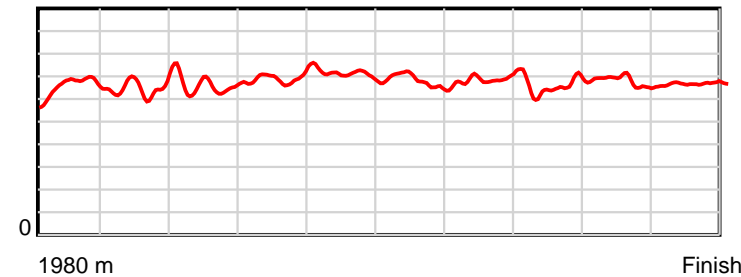

10 m Stride length

0.6 s Stride duration

20 m/sec Speed

100 % Stride efficiency

Note: Horizontal distance axis grid lines are 200m furlongs.

Disclaimer.

HRNZ and NZMTC and Thoroughbred Ratings Pty Ltd accepts no responsibility for the completeness or accuracy of any of the information contained herein, and makes no representations about its suitability for any particular purpose. Users should make their own judgements about those matters and/or seek independent advice. You assume all risks associated with use of the data provided on this page.