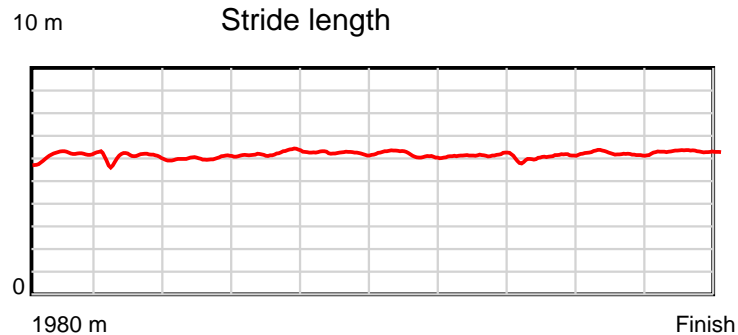

Race Results

June 07, 2020, Race 8, ALLIED SECURITY - NZ'S LARGEST SECURITY FIRM MOBILE PACE, Distance 1980m, Addington - Survey 1980m

Result	TAB no.	Horse (Barrier)	1980 to	1800m to	1600m to	1400m to	1200m to	1000m to	800m to	600m to	400m to	200m to	Total or	Margin
2nd	11	Tiebreaker (12)	1800m	1600m	1400m	1200m	1000m	800m	600m	400m	200m	WP	Average	
		Position in running (margin)	-	7(5.4)	7(5.7)	9(7.1)	9(6.6)	9(8.1)	9(7.6)	7(5.6)	8(5.5)	4(5.5)		3.20
		Sectional time (s)	12.59	14.57	15.38	14.33	14.52	14.55	14.48	14.95	14.53	13.70		
		Cumulative time (s)	143.60	131.01	116.44	101.06	86.73	72.21	57.66	43.18	28.23	13.70	2:23.60	
		Speed (m/s)	14.30	13.73	13.00	13.96	13.77	13.75	13.81	13.38	13.76	14.60	13.79	
		Stride length (m)	6.17	5.97	5.85	6.25	6.14	6.15	6.13	5.89	5.95	6.31	6.08	
		Stride duration (s)	0.423	0.435	0.449	0.448	0.446	0.447	0.444	0.441	0.432	0.432	0.441	
		Stride efficiency (%)	59.53	55.63	53.41	61.05	58.91	59.10	58.73	54.29	55.32	62.19	57.70	
		Stride count	29.16	33.52	34.21	32.00	32.57	32.52	32.62	33.93	33.61	31.70	325.84	

Note: Horizontal distance axis grid lines are 200m furlongs.

Disclaimer.

HRNZ and NZMTC and Thoroughbred Ratings Pty Ltd accepts no responsibility for the completeness or accuracy of any of the information contained herein, and makes no representations about its suitability for any particular purpose. Users should make their own judgements about those matters and/or seek independent advice. You assume all risks associated with use of the data provided on this page.