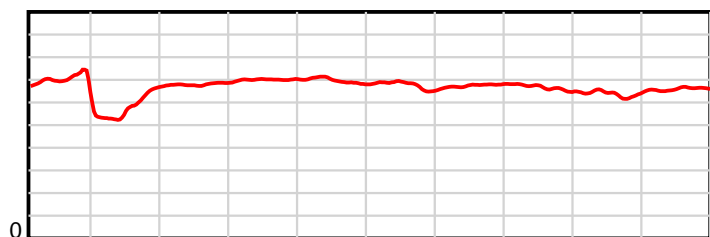

Race Results

June 07, 2020, Race 8, ALLIED SECURITY - NZ'S LARGEST SECURITY FIRM MOBILE PACE, Distance 1980m, Addington - Survey 1980m

Result	TAB no.	Horse (Barrier)	1980 to	1800m to	1600m to	1400m to	1200m to	1000m to	800m to	600m to	400m to	200m to	Total or	Margin
11th	14	Melton Reactor (1)	1800m	1600m	1400m	1200m	1000m	800m	600m	400m	200m	WP	Average	
		Position in running (margin)	-	14(15.7)	14(29.8)	14(24.9)	14(22.6)	14(22.6)	14(19.5)	14(16.2)	13(16.6)	11(25.6)		32.10
		Sectional time (s)	14.18	16.86	14.33	14.04	14.28	14.09	14.29	15.02	16.03	15.68		
		Cumulative time (s)	148.80	134.62	117.76	103.43	89.39	75.11	61.02	46.73	31.71	15.68	2:28.80	
		Speed (m/s)	12.70	11.86	13.96	14.25	14.01	14.19	14.00	13.32	12.48	12.76	13.31	
		Stride length (m)	6.87	5.73	6.71	7.03	6.94	6.82	6.75	6.60	6.24	6.54	6.60	
		Stride duration (s)	0.495	0.483	0.481	0.493	0.495	0.481	0.483	0.496	0.500	0.513	0.496	
		Stride efficiency (%)	73.77	51.22	70.32	77.16	75.25	72.77	71.28	68.03	60.87	66.91	68.04	
		Stride count	26.20	34.93	29.81	28.46	28.82	29.31	29.61	30.31	32.04	30.57	300.06	

10 m Stride length

1980 m Finish