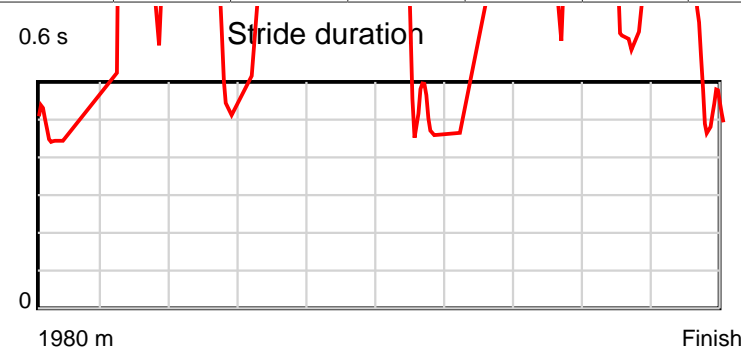

10 m Stride length

1980 m Finish

0.6 s Stride duration

1980 m Finish

20 m/sec Speed

1980 m Finish

100 % Stride efficiency

1980 m Finish

Note: Horizontal distance axis grid lines are 200m furlongs.

Disclaimer.

HRNZ and NZMTC and Thoroughbred Ratings Pty Ltd accepts no responsibility for the completeness or accuracy of any of the information contained herein, and makes no representations about its suitability for any particular purpose. Users should make their own judgements about those matters and/or seek independent advice. You assume all risks associated with use of the data provided on this page.

Race Results

June 07, 2020, Race 8, ALLIED SECURITY - NZ'S LARGEST SECURITY FIRM MOBILE PACE, Distance 1980m, Addington - Survey 1980m

Result	TAB no.	Horse (Barrier)	1980 to	1800m to	1600m to	1400m to	1200m to	1000m to	800m to	600m to	400m to	200m to	Total or	Margin
12th	8	Touche (9)	1800m	1600m	1400m	1200m	1000m	800m	600m	400m	200m	WP	Average	
		Position in running (margin)	-	12(10.3)	12(11.9)	12(11.4)	12(11.1)	12(12.0)	12(11.7)	13(10.8)	12(14.2)	12(26.6)		37.50
		Sectional time (s)	13.39	14.79	15.07	14.35	14.43	14.57	14.68	15.53	16.60	16.38		
		Cumulative time (s)	149.79	136.40	121.61	106.54	92.19	77.76	63.19	48.51	32.98	16.38	2:29.79	
		Speed (m/s)	13.44	13.52	13.27	13.94	13.86	13.73	13.62	12.88	12.05	12.21	13.22	
		Stride length (m)	10.51	15.10	7.87	31.54	8.56	7.06	35.75	9.81	9.49	7.53	10.56	
		Stride duration (s)	0.784	1.117	0.593	2.262	0.618	0.514	2.625	0.762	0.787	0.617	0.799	
		Stride efficiency (%)	172.67	356.10	96.81	1554.28	114.50	77.85	1997.53	150.36	140.68	88.67	174.39	
		Stride count	17.12	13.25	25.41	6.34	23.36	28.34	5.59	20.39	21.08	26.55	187.43	