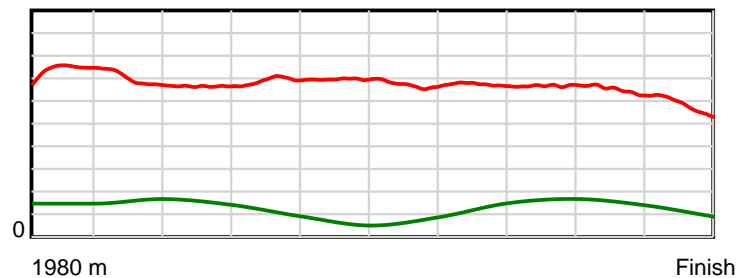

10 m Stride length

0.6 s Stride duration

20 m/sec Speed

100 % Stride efficiency

Note: Horizontal distance axis grid lines are 200m furlongs.

Disclaimer.

HRNZ and NZMTC and Thoroughbred Ratings Pty Ltd accepts no responsibility for the completeness or accuracy of any of the information contained herein, and makes no representations about its suitability for any particular purpose. Users should make their own judgements about those matters and/or seek independent advice. You assume all risks associated with use of the data provided on this page.