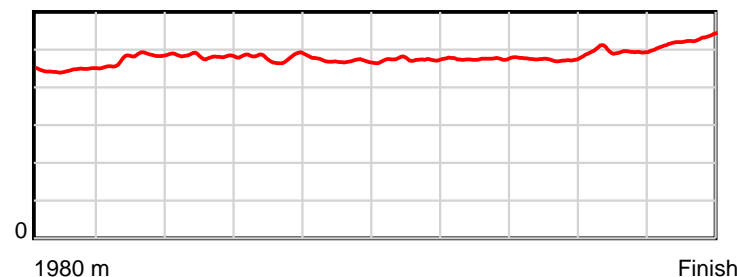

Race Results

June 07, 2020, Race 8, ALLIED SECURITY - NZ'S LARGEST SECURITY FIRM MOBILE PACE, Distance 1980m, Addington - Survey 1980m

Result	TAB no.	Horse (Barrier)	1980 to	1800m to	1600m to	1400m to	1200m to	1000m to	800m to	600m to	400m to	200m to	Total or	Margin
13th	10	Cheddar Made B... (11)	1800m	1600m	1400m	1200m	1000m	800m	600m	400m	200m	WP	Average	
		Position in running (margin)	-	6(5.0)	5(4.5)	7(4.8)	8(5.3)	7(5.2)	7(5.4)	9(6.6)	11(10.4)	13(28.9)		53.10
		Sectional time (s)	12.30	14.44	15.19	14.50	14.25	14.65	15.04	15.60	17.61	19.01		
		Cumulative time (s)	152.59	140.29	125.85	110.66	96.16	81.91	67.26	52.22	36.62	19.01	2:32.59	
		Speed (m/s)	14.64	13.85	13.17	13.79	14.04	13.65	13.30	12.82	11.36	10.52	12.98	
		Stride length (m)	6.57	6.62	6.35	6.62	6.59	6.47	6.32	6.08	5.63	5.53	6.25	
		Stride duration (s)	0.445	0.478	0.483	0.480	0.470	0.474	0.476	0.474	0.496	0.525	0.482	
		Stride efficiency (%)	67.48	68.47	63.08	68.55	67.84	65.42	62.50	57.79	49.58	47.74	61.06	
		Stride count	27.39	30.21	31.48	30.20	30.35	30.91	31.62	32.89	35.51	36.18	316.74	

10 m Stride length

0.6 s Stride duration

20 m/sec Speed

100 % Stride efficiency

Note: Horizontal distance axis grid lines are 200m furlongs.

Disclaimer.

HRNZ and NZMTC and Thoroughbred Ratings Pty Ltd accepts no responsibility for the completeness or accuracy of any of the information contained herein, and makes no representations about its suitability for any particular purpose. Users should make their own judgements about those matters and/or seek independent advice. You assume all risks associated with use of the data provided on this page.