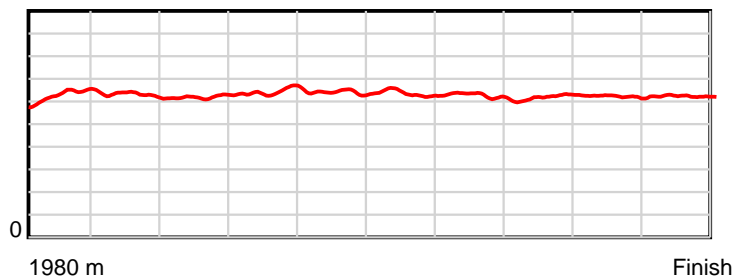

Race Results

June 07, 2020, Race 8, ALLIED SECURITY - NZ'S LARGEST SECURITY FIRM MOBILE PACE, Distance 1980m, Addington - Survey 1980m

Result	TAB no.	Horse (Barrier)	1980 to	1800m to	1600m to	1400m to	1200m to	1000m to	800m to	600m to	400m to	200m to	Total or	Margin
7th	4	Hot Starff (5)	1800m	1600m	1400m	1200m	1000m	800m	600m	400m	200m	WP	Average	
		Position in running (margin)	-	3(2.8)	4(3.8)	6(4.7)	7(4.1)	8(6.2)	8(5.6)	8(5.8)	7(4.9)	6(5.9)		7.90
		Sectional time (s)	12.20	14.69	15.30	14.31	14.62	14.52	14.87	14.82	14.69	14.44		
		Cumulative time (s)	144.46	132.26	117.57	102.27	87.96	73.34	58.82	43.95	29.13	14.44	2:24.46	
		Speed (m/s)	14.76	13.61	13.07	13.98	13.68	13.77	13.45	13.50	13.61	13.85	13.71	
		Stride length (m)	6.33	6.19	6.03	6.42	6.25	6.32	6.23	6.08	6.03	6.27	6.21	
		Stride duration (s)	0.428	0.454	0.461	0.459	0.457	0.459	0.463	0.451	0.443	0.453	0.453	
		Stride efficiency (%)	62.61	59.84	56.75	64.37	61.07	62.43	60.65	57.82	56.79	61.36	60.27	
		Stride count	28.44	32.32	33.19	31.16	31.99	31.64	32.10	32.88	33.17	31.92	318.81	

10 m Stride length