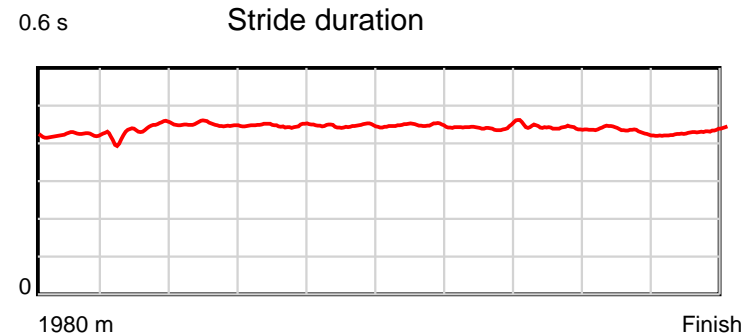

Race Results

June 07, 2020, Race 8, ALLIED SECURITY - NZ'S LARGEST SECURITY FIRM MOBILE PACE, Distance 1980m, Addington - Survey 1980m

Result	TAB no.	Horse (Barrier)	1980 to	1800m to	1600m to	1400m to	1200m to	1000m to	800m to	600m to	400m to	200m to	Total or	Margin
2nd	11	Tiebreaker (12)	1800m	1600m	1400m	1200m	1000m	800m	600m	400m	200m	WP	Average	
		Position in running (margin)	-	7(5.4)	7(5.7)	9(7.1)	9(6.6)	9(8.1)	9(7.6)	7(5.6)	8(5.5)	4(5.5)		3.20
		Sectional time (s)	12.59	14.57	15.38	14.33	14.52	14.55	14.48	14.95	14.53	13.70		
		Cumulative time (s)	143.60	131.01	116.44	101.06	86.73	72.21	57.66	43.18	28.23	13.70	2:23.60	
		Speed (m/s)	14.30	13.73	13.00	13.96	13.77	13.75	13.81	13.38	13.76	14.60	13.79	
		Stride length (m)	6.17	5.97	5.85	6.25	6.14	6.15	6.13	5.89	5.95	6.31	6.08	
		Stride duration (s)	0.423	0.435	0.449	0.448	0.446	0.447	0.444	0.441	0.432	0.432	0.441	
		Stride efficiency (%)	59.53	55.63	53.41	61.05	58.91	59.10	58.73	54.29	55.32	62.19	57.70	
		Stride count	29.16	33.52	34.21	32.00	32.57	32.52	32.62	33.93	33.61	31.70	325.84	

Note: Horizontal distance axis grid lines are 200m furlongs.

Disclaimer.

HRNZ and NZMTC and Thoroughbred Ratings Pty Ltd accepts no responsibility for the completeness or accuracy of any of the information contained herein, and makes no representations about its suitability for any particular purpose. Users should make their own judgements about those matters and/or seek independent advice. You assume all risks associated with use of the data provided on this page.