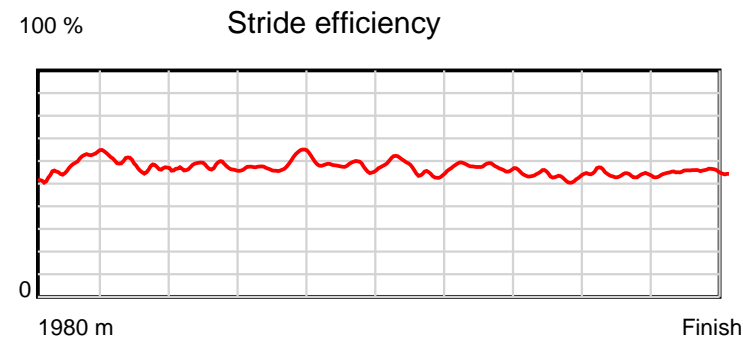

Race Results

June 07, 2020, Race 8, ALLIED SECURITY - NZ'S LARGEST SECURITY FIRM MOBILE PACE, Distance 1980m, Addington - Survey 1980m

Result	TAB no.	Horse (Barrier)	1980 to	1800m to	1600m to	1400m to	1200m to	1000m to	800m to	600m to	400m to	200m to	Total or	Margin
8th	7	Prodigal Guinn... (8)	1800m	1600m	1400m	1200m	1000m	800m	600m	400m	200m	WP	Average	
		Position in running (margin)	-	5(4.3)	6(5.0)	3(3.0)	5(2.4)	6(4.7)	6(3.6)	6(3.9)	6(4.3)	5(5.7)		8.20
		Sectional time (s)	12.28	14.63	14.81	14.32	14.65	14.44	14.87	15.04	14.76	14.71		
		Cumulative time (s)	144.51	132.23	117.60	102.79	88.47	73.82	59.38	44.51	29.47	14.71	2:24.51	
		Speed (m/s)	14.66	13.67	13.50	13.97	13.65	13.85	13.45	13.30	13.55	13.60	13.70	
		Stride length (m)	6.13	5.94	5.89	6.16	5.99	6.06	6.04	5.68	5.65	5.92	5.94	
		Stride duration (s)	0.424	0.435	0.436	0.441	0.438	0.438	0.449	0.427	0.417	0.436	0.434	
		Stride efficiency (%)	58.79	55.18	54.22	59.35	55.98	57.38	56.92	50.34	49.96	54.80	55.13	
		Stride count	29.34	33.66	33.95	32.45	33.42	33.00	33.14	35.24	35.37	33.77	333.34	

Note: Horizontal distance axis grid lines are 200m furlongs.

Disclaimer.

HRNZ and NZMTC and Thoroughbred Ratings Pty Ltd accepts no responsibility for the completeness or accuracy of any of the information contained herein, and makes no representations about its suitability for any particular purpose. Users should make their own judgements about those matters and/or seek independent advice. You assume all risks associated with use of the data provided on this page.