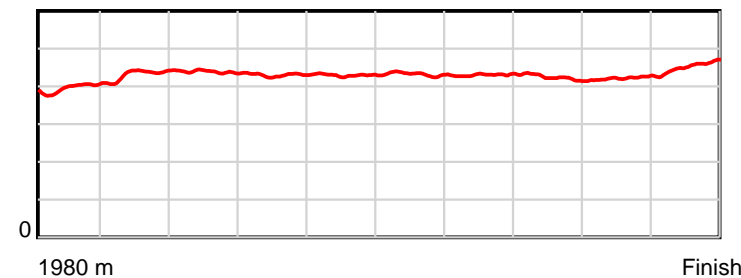

Race Results

June 07, 2020, Race 8, ALLIED SECURITY - NZ'S LARGEST SECURITY FIRM MOBILE PACE, Distance 1980m, Addington - Survey 1980m

Result	TAB no.	Horse (Barrier)	1980 to	1800m to	1600m to	1400m to	1200m to	1000m to	800m to	600m to	400m to	200m to	Total or	Margin
10th	6	Sagano (7)	1800m	1600m	1400m	1200m	1000m	800m	600m	400m	200m	WP	Average	
		Position in running (margin)	-	2(1.9)	2(1.0)	2(1.3)	4(1.4)	3(1.7)	3(1.8)	3(1.8)	3(2.0)	10(8.7)		25.50
		Sectional time (s)	12.01	14.37	15.20	14.43	14.32	14.63	14.83	15.00	15.64	17.18		
		Cumulative time (s)	147.61	135.60	121.23	106.03	91.60	77.28	62.65	47.82	32.82	17.18	2:27.61	
		Speed (m/s)	14.99	13.92	13.16	13.86	13.97	13.67	13.49	13.33	12.79	11.64	13.41	
		Stride length (m)	5.92	6.02	5.77	5.96	6.00	5.91	5.80	5.65	5.40	5.28	5.76	
		Stride duration (s)	0.396	0.432	0.439	0.430	0.430	0.432	0.430	0.424	0.422	0.454	0.429	
		Stride efficiency (%)	54.82	56.55	52.02	55.49	56.24	54.61	52.55	49.87	45.50	43.57	51.81	
		Stride count	30.39	33.25	34.66	33.56	33.34	33.83	34.49	35.40	37.06	37.88	343.86	

10 m Stride length

0.6 s Stride duration

20 m/sec Speed

100 % Stride efficiency

Note: Horizontal distance axis grid lines are 200m furlongs.

Disclaimer.

HRNZ and NZMTC and Thoroughbred Ratings Pty Ltd accepts no responsibility for the completeness or accuracy of any of the information contained herein, and makes no representations about its suitability for any particular purpose. Users should make their own judgements about those matters and/or seek independent advice. You assume all risks associated with use of the data provided on this page.