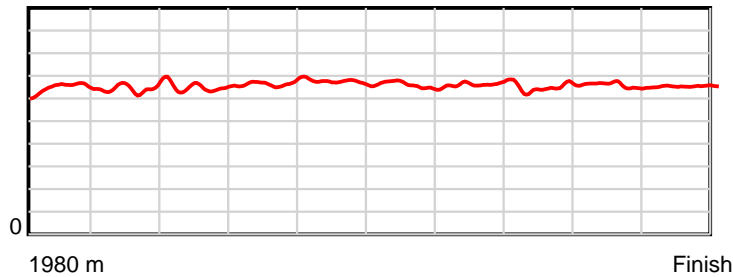

Race Results

June 07, 2020, Race 8, ALLIED SECURITY - NZ'S LARGEST SECURITY FIRM MOBILE PACE, Distance 1980m, Addington - Survey 1980m

Result	TAB no.	Horse (Barrier)	1980 to	1800m to	1600m to	1400m to	1200m to	1000m to	800m to	600m to	400m to	200m to	Total or	Margin
4th	3	Plutonium (4)	1800m	1600m	1400m	1200m	1000m	800m	600m	400m	200m	WP	Average	
		Position in running (margin)	-	10(7.6)	11(9.7)	11(11.1)	11(10.3)	11(11.7)	11(11.5)	11(9.2)	10(8.8)	8(7.2)		4.70
		Sectional time (s)	12.89	14.87	15.38	14.28	14.51	14.60	14.44	14.90	14.26	13.75		
		Cumulative time (s)	143.88	130.99	116.12	100.74	86.46	71.95	57.35	42.91	28.01	13.75	2:23.88	
		Speed (m/s)	13.97	13.45	13.00	14.01	13.78	13.70	13.85	13.42	14.03	14.55	13.76	
		Stride length (m)	6.52	6.37	6.34	6.72	6.62	6.58	6.70	6.34	6.26	6.57	6.50	
		Stride duration (s)	0.468	0.474	0.487	0.480	0.480	0.480	0.483	0.472	0.447	0.452	0.472	
		Stride efficiency (%)	66.41	63.39	62.76	70.62	68.43	67.57	70.05	62.79	61.33	67.55	65.97	
		Stride count	27.61	31.40	31.56	29.75	30.22	30.42	29.87	31.55	31.93	30.42	304.73	

10 m Stride length