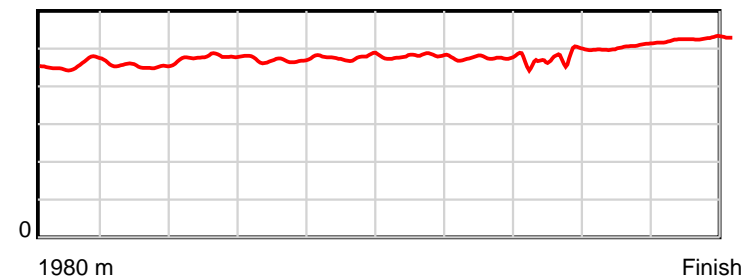

Race Results

June 07, 2020, Race 8, ALLIED SECURITY - NZ'S LARGEST SECURITY FIRM MOBILE PACE, Distance 1980m, Addington - Survey 1980m

Result	TAB no.	Horse (Barrier)	1980 to	1800m to	1600m to	1400m to	1200m to	1000m to	800m to	600m to	400m to	200m to	Total or	Margin
14th	13	Jaffa Josh (0)	1800m	1600m	1400m	1200m	1000m	800m	600m	400m	200m	WP	Average	
		Position in running (margin)	-	13(12.7)	13(12.9)	13(13.2)	13(12.1)	13(13.7)	13(13.4)	12(10.6)	14(40.1)	14(53.2)		67.90
		Sectional time (s)	13.78	14.55	15.20	14.23	14.53	14.59	14.35	19.90	16.70	17.43		
		Cumulative time (s)	155.26	141.48	126.93	111.73	97.50	82.97	68.38	54.03	34.13	17.43	2:35.26	
		Speed (m/s)	13.06	13.75	13.16	14.05	13.76	13.71	13.94	10.05	11.98	11.47	12.75	
		Stride length (m)	6.40	6.24	6.30	6.60	6.56	6.58	6.65	4.74	6.08	6.06	6.16	
		Stride duration (s)	0.458	0.454	0.479	0.469	0.477	0.480	0.477	0.471	0.507	0.528	0.483	
		Stride efficiency (%)	63.99	60.89	62.09	68.00	67.32	67.68	69.16	35.07	57.68	57.30	59.34	
		Stride count	28.13	32.04	31.73	30.32	30.47	30.39	30.06	42.22	32.92	33.03	321.31	

10 m Stride length

0.6 s Stride duration

20 m/sec Speed

100 % Stride efficiency

Note: Horizontal distance axis grid lines are 200m furlongs.

Disclaimer.

HRNZ and NZMTC and Thoroughbred Ratings Pty Ltd accepts no responsibility for the completeness or accuracy of any of the information contained herein, and makes no representations about its suitability for any particular purpose. Users should make their own judgements about those matters and/or seek independent advice. You assume all risks associated with use of the data provided on this page.