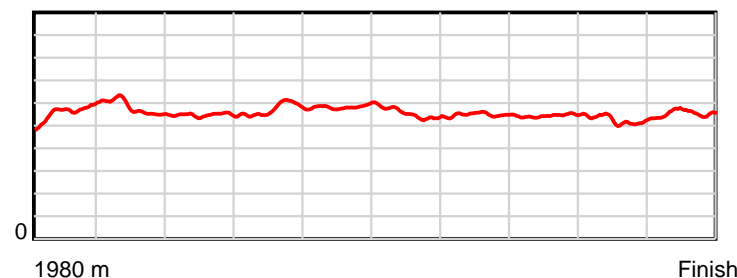

10 m Stride length

0.6 s Stride duration

20 m/sec Speed

100 % Stride efficiency

Note: Horizontal distance axis grid lines are 200m furlongs.

Disclaimer.

HRNZ and NZMTC and Thoroughbred Ratings Pty Ltd accepts no responsibility for the completeness or accuracy of any of the information contained herein, and makes no representations about its suitability for any particular purpose. Users should make their own judgements about those matters and/or seek independent advice. You assume all risks associated with use of the data provided on this page.