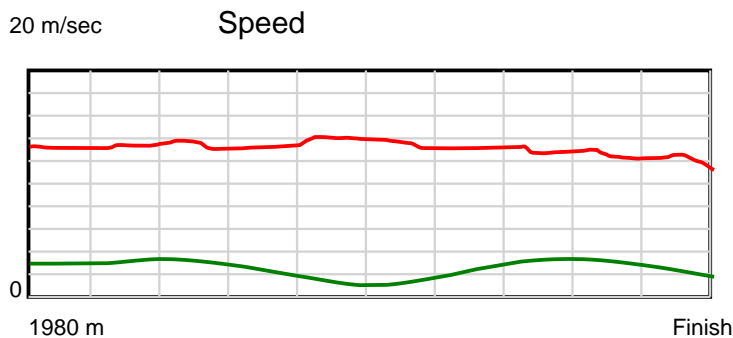

Race Results

June 07, 2020, Race 8, ALLIED SECURITY - NZ'S LARGEST SECURITY FIRM MOBILE PACE, Distance 1980m, Addington - Survey 1980m

Result	TAB no.	Horse (Barrier)	1980 to	1800m to	1600m to	1400m to	1200m to	1000m to	800m to	600m to	400m to	200m to	Total or	Margin
12th	8	Touche (9)	1800m	1600m	1400m	1200m	1000m	800m	600m	400m	200m	WP	Average	
		Position in running (margin)	-	12(10.3)	12(11.9)	12(11.4)	12(11.1)	12(12.0)	12(11.7)	13(10.8)	12(14.2)	12(26.6)		37.50
		Sectional time (s)	13.39	14.79	15.07	14.35	14.43	14.57	14.68	15.53	16.60	16.38		
		Cumulative time (s)	149.79	136.40	121.61	106.54	92.19	77.76	63.19	48.51	32.98	16.38	2:29.79	
		Speed (m/s)	13.44	13.52	13.27	13.94	13.86	13.73	13.62	12.88	12.05	12.21	13.22	
		Stride length (m)	10.51	15.10	7.87	31.54	8.56	7.06	35.75	9.81	9.49	7.53	10.56	
		Stride duration (s)	0.784	1.117	0.593	2.262	0.618	0.514	2.625	0.762	0.787	0.617	0.799	
		Stride efficiency (%)	172.67	356.10	96.81	1554.28	114.50	77.85	1997.53	150.36	140.68	88.67	174.39	
		Stride count	17.12	13.25	25.41	6.34	23.36	28.34	5.59	20.39	21.08	26.55	187.43	

Note: Horizontal distance axis grid lines are 200m furlongs.

Disclaimer.

HRNZ and NZMTC and Thoroughbred Ratings Pty Ltd accepts no responsibility for the completeness or accuracy of any of the information contained herein, and makes no representations about its suitability for any particular purpose. Users should make their own judgements about those matters and/or seek independent advice. You assume all risks associated with use of the data provided on this page.