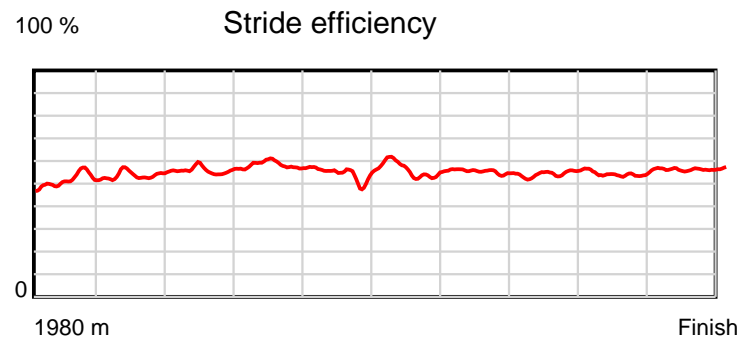

Race Results

June 07, 2020, Race 8, ALLIED SECURITY - NZ'S LARGEST SECURITY FIRM MOBILE PACE, Distance 1980m, Addington - Survey 1980m

Result	TAB no.	Horse (Barrier)	1980 to	1800m to	1600m to	1400m to	1200m to	1000m to	800m to	600m to	400m to	200m to	Total or	Margin
3rd	5	Already Gone (6)	1800m	1600m	1400m	1200m	1000m	800m	600m	400m	200m	WP	Average	
		Position in running (margin)	-	9(6.5)	10(7.7)	5(3.5)	2(0.7)	4(2.5)	4(2.1)	4(2.2)	4(2.1)	3(3.2)		4.10
		Sectional time (s)	12.75	14.71	14.45	13.95	14.57	14.56	14.85	14.95	14.70	14.27		
		Cumulative time (s)	143.76	131.01	116.30	101.85	87.90	73.33	58.77	43.92	28.97	14.27	2:23.76	
		Speed (m/s)	14.12	13.60	13.84	14.34	13.73	13.74	13.47	13.38	13.61	14.02	13.77	
		Stride length (m)	5.72	5.64	5.71	6.06	5.75	5.93	5.90	5.78	5.68	6.03	5.82	
		Stride duration (s)	0.405	0.414	0.413	0.423	0.419	0.432	0.438	0.432	0.418	0.430	0.422	
		Stride efficiency (%)	51.14	49.63	51.03	57.44	51.62	54.98	54.43	52.18	50.43	56.73	52.89	
		Stride count	31.46	35.49	35.00	32.99	34.80	33.72	33.89	34.61	35.20	33.19	340.35	

Note: Horizontal distance axis grid lines are 200m furlongs.

Disclaimer.

HRNZ and NZMTC and Thoroughbred Ratings Pty Ltd accepts no responsibility for the completeness or accuracy of any of the information contained herein, and makes no representations about its suitability for any particular purpose. Users should make their own judgements about those matters and/or seek independent advice. You assume all risks associated with use of the data provided on this page.