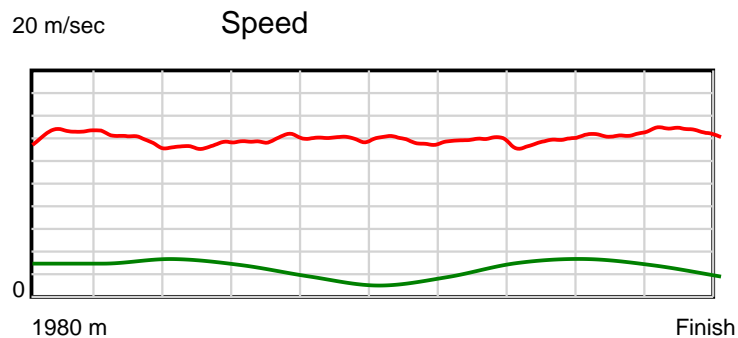

Race Results

June 07, 2020, Race 8, ALLIED SECURITY - NZ'S LARGEST SECURITY FIRM MOBILE PACE, Distance 1980m, Addington - Survey 1980m

Result	TAB no.	Horse (Barrier)	1980 to	1800m to	1600m to	1400m to	1200m to	1000m to	800m to	600m to	400m to	200m to	Total or	Margin
2nd	11	Tiebreaker (12)	1800m	1600m	1400m	1200m	1000m	800m	600m	400m	200m	WP	Average	
		Position in running (margin)	-	7(5.4)	7(5.7)	9(7.1)	9(6.6)	9(8.1)	9(7.6)	7(5.6)	8(5.5)	4(5.5)		3.20
		Sectional time (s)	12.59	14.57	15.38	14.33	14.52	14.55	14.48	14.95	14.53	13.70		
		Cumulative time (s)	143.60	131.01	116.44	101.06	86.73	72.21	57.66	43.18	28.23	13.70	2:23.60	
		Speed (m/s)	14.30	13.73	13.00	13.96	13.77	13.75	13.81	13.38	13.76	14.60	13.79	
		Stride length (m)	6.17	5.97	5.85	6.25	6.14	6.15	6.13	5.89	5.95	6.31	6.08	
		Stride duration (s)	0.423	0.435	0.449	0.448	0.446	0.447	0.444	0.441	0.432	0.432	0.441	
		Stride efficiency (%)	59.53	55.63	53.41	61.05	58.91	59.10	58.73	54.29	55.32	62.19	57.70	
		Stride count	29.16	33.52	34.21	32.00	32.57	32.52	32.62	33.93	33.61	31.70	325.84	

Note: Horizontal distance axis grid lines are 200m furlongs.

Disclaimer.

HRNZ and NZMTC and Thoroughbred Ratings Pty Ltd accepts no responsibility for the completeness or accuracy of any of the information contained herein, and makes no representations about its suitability for any particular purpose. Users should make their own judgements about those matters and/or seek independent advice. You assume all risks associated with use of the data provided on this page.