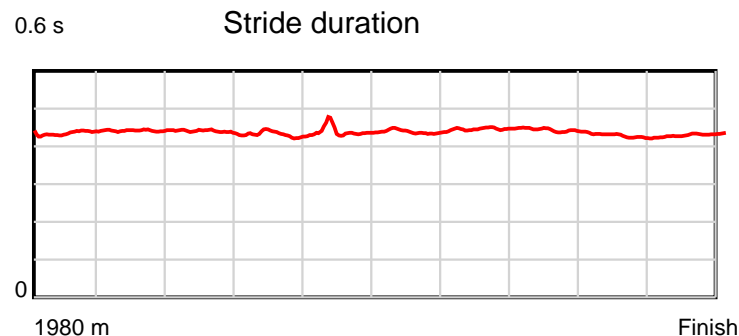

Note: Horizontal distance axis grid lines are 200m furlongs.

Disclaimer.

HRNZ and NZMTC and Thoroughbred Ratings Pty Ltd accepts no responsibility for the completeness or accuracy of any of the information contained herein, and makes no representations about its suitability for any particular purpose. Users should make their own judgements about those matters and/or seek independent advice. You assume all risks associated with use of the data provided on this page.