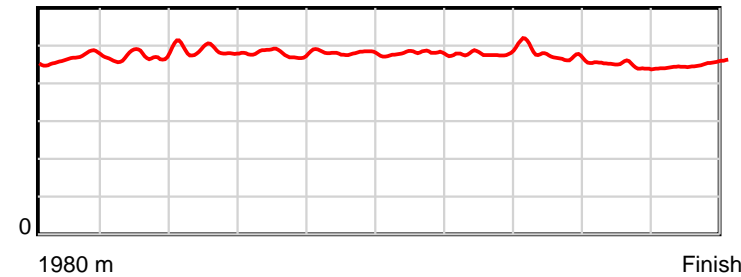

10 m Stride length

0.6 s Stride duration

20 m/sec Speed

100 % Stride efficiency

Note: Horizontal distance axis grid lines are 200m furlongs.

Disclaimer.

HRNZ and NZMTC and Thoroughbred Ratings Pty Ltd accepts no responsibility for the completeness or accuracy of any of the information contained herein, and makes no representations about its suitability for any particular purpose. Users should make their own judgements about those matters and/or seek independent advice. You assume all risks associated with use of the data provided on this page.