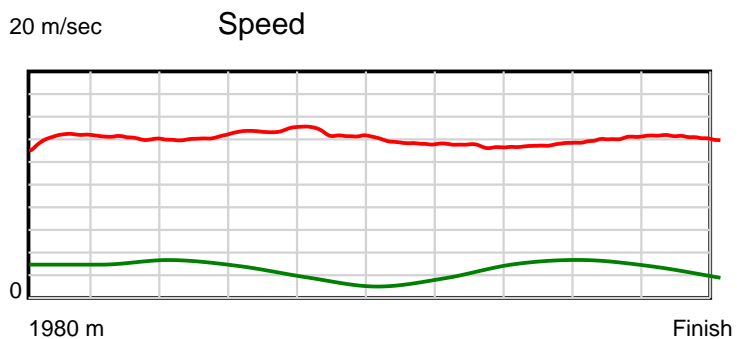

Note: Horizontal distance axis grid lines are 200m furlongs.

Disclaimer.

HRNZ and NZMTC and Thoroughbred Ratings Pty Ltd accepts no responsibility for the completeness or accuracy of any of the information contained herein, and makes no representations about its suitability for any particular purpose. Users should make their own judgements about those matters and/or seek independent advice. You assume all risks associated with use of the data provided on this page.