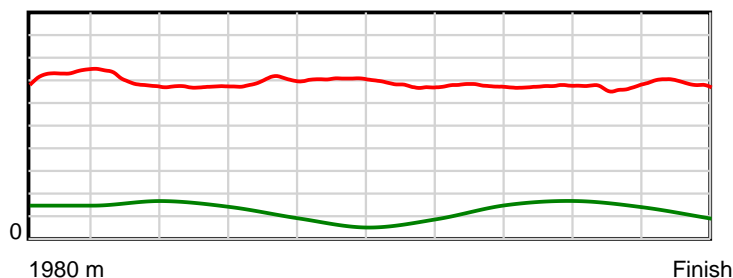

Race Results

June 07, 2020, Race 8, ALLIED SECURITY - NZ'S LARGEST SECURITY FIRM MOBILE PACE, Distance 1980m, Addington - Survey 1980m

Result	TAB no.	Horse (Barrier)	1980 to	1800m to	1600m to	1400m to	1200m to	1000m to	800m to	600m to	400m to	200m to	Total or	Margin
9th	2	Majorca (3)	1800m	1600m	1400m	1200m	1000m	800m	600m	400m	200m	WP	Average	
		Position in running (margin)	-	4(3.4)	3(2.8)	4(3.1)	6(3.3)	5(3.5)	5(3.6)	5(3.4)	5(3.7)	9(7.7)		9.70
		Sectional time (s)	12.29	14.41	15.20	14.43	14.31	14.64	14.80	15.01	15.19	14.50		
		Cumulative time (s)	144.78	132.49	118.08	102.88	88.45	74.14	59.50	44.70	29.69	14.50	2:24.78	
		Speed (m/s)	14.65	13.88	13.16	13.86	13.98	13.66	13.51	13.32	13.17	13.79	13.68	
		Stride length (m)	5.98	6.02	5.79	6.02	6.05	5.97	5.91	5.83	5.69	5.96	5.92	
		Stride duration (s)	0.409	0.434	0.440	0.435	0.433	0.437	0.437	0.438	0.432	0.432	0.433	
		Stride efficiency (%)	55.91	56.59	52.30	56.72	57.19	55.73	54.50	53.19	50.64	55.56	54.77	
		Stride count	30.09	33.24	34.57	33.20	33.06	33.49	33.86	34.28	35.13	33.54	334.46	

10 m Stride length

0.6 s Stride duration

20 m/sec Speed

100 % Stride efficiency

Note: Horizontal distance axis grid lines are 200m furlongs.

Disclaimer.

HRNZ and NZMTC and Thoroughbred Ratings Pty Ltd accepts no responsibility for the completeness or accuracy of any of the information contained herein, and makes no representations about its suitability for any particular purpose. Users should make their own judgements about those matters and/or seek independent advice. You assume all risks associated with use of the data provided on this page.