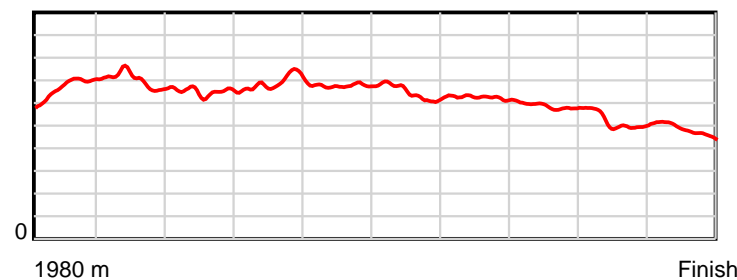

10 m Stride length

0.6 s Stride duration

20 m/sec Speed

100 % Stride efficiency

Note: Horizontal distance axis grid lines are 200m furlongs.

Disclaimer.

HRNZ and NZMTC and Thoroughbred Ratings Pty Ltd accepts no responsibility for the completeness or accuracy of any of the information contained herein, and makes no representations about its suitability for any particular purpose. Users should make their own judgements about those matters and/or seek independent advice. You assume all risks associated with use of the data provided on this page.