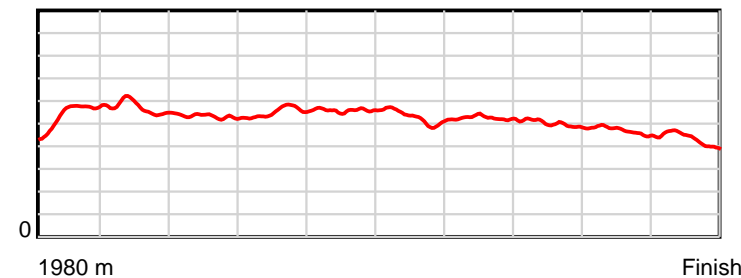

10 m Stride length

0.6 s Stride duration

20 m/sec Speed

100 % Stride efficiency

Note: Horizontal distance axis grid lines are 200m furlongs.

Disclaimer.

HRNZ and NZMTC and Thoroughbred Ratings Pty Ltd accepts no responsibility for the completeness or accuracy of any of the information contained herein, and makes no representations about its suitability for any particular purpose. Users should make their own judgements about those matters and/or seek independent advice. You assume all risks associated with use of the data provided on this page.

10 m Stride length

1980 m Finish

0.6 s Stride duration

1980 m Finish

20 m/sec Speed

1980 m Finish

100 % Stride efficiency

1980 m Finish