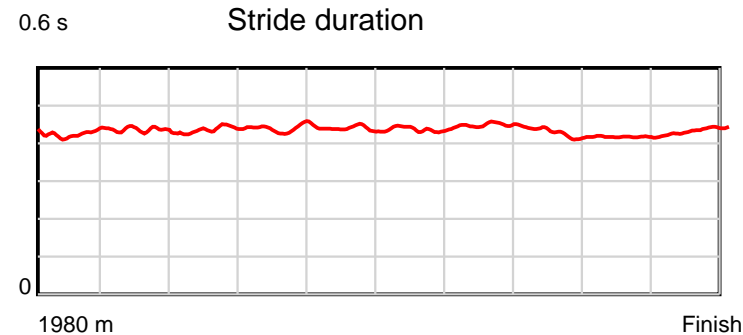

Race Results

June 07, 2020, Race 8, ALLIED SECURITY - NZ'S LARGEST SECURITY FIRM MOBILE PACE, Distance 1980m, Addington - Survey 1980m

Result	TAB no.	Horse (Barrier)	1980 to	1800m to	1600m to	1400m to	1200m to	1000m to	800m to	600m to	400m to	200m to	Total or	Margin
8th	7	Prodigal Guinn... (8)	1800m	1600m	1400m	1200m	1000m	800m	600m	400m	200m	WP	Average	
		Position in running (margin)	-	5(4.3)	6(5.0)	3(3.0)	5(2.4)	6(4.7)	6(3.6)	6(3.9)	6(4.3)	5(5.7)		8.20
		Sectional time (s)	12.28	14.63	14.81	14.32	14.65	14.44	14.87	15.04	14.76	14.71		
		Cumulative time (s)	144.51	132.23	117.60	102.79	88.47	73.82	59.38	44.51	29.47	14.71	2:24.51	
		Speed (m/s)	14.66	13.67	13.50	13.97	13.65	13.85	13.45	13.30	13.55	13.60	13.70	
		Stride length (m)	6.13	5.94	5.89	6.16	5.99	6.06	6.04	5.68	5.65	5.92	5.94	
		Stride duration (s)	0.424	0.435	0.436	0.441	0.438	0.438	0.449	0.427	0.417	0.436	0.434	
		Stride efficiency (%)	58.79	55.18	54.22	59.35	55.98	57.38	56.92	50.34	49.96	54.80	55.13	
		Stride count	29.34	33.66	33.95	32.45	33.42	33.00	33.14	35.24	35.37	33.77	333.34	

Note: Horizontal distance axis grid lines are 200m furlongs.

Disclaimer.

HRNZ and NZMTC and Thoroughbred Ratings Pty Ltd accepts no responsibility for the completeness or accuracy of any of the information contained herein, and makes no representations about its suitability for any particular purpose. Users should make their own judgements about those matters and/or seek independent advice. You assume all risks associated with use of the data provided on this page.