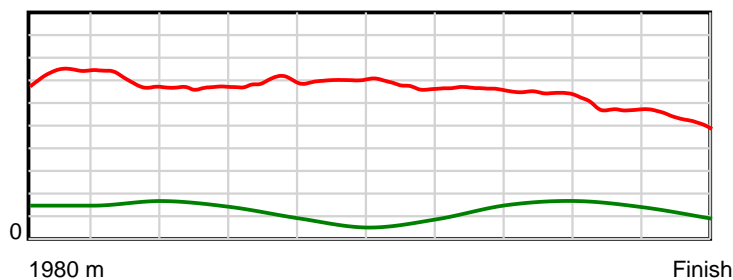

Race Results

June 07, 2020, Race 8, ALLIED SECURITY - NZ'S LARGEST SECURITY FIRM MOBILE PACE, Distance 1980m, Addington - Survey 1980m

Result	TAB no.	Horse (Barrier)	1980 to	1800m to	1600m to	1400m to	1200m to	1000m to	800m to	600m to	400m to	200m to	Total or	Margin
13th	10	Cheddar Made B... (11)	1800m	1600m	1400m	1200m	1000m	800m	600m	400m	200m	WP	Average	
		Position in running (margin)	-	6(5.0)	5(4.5)	7(4.8)	8(5.3)	7(5.2)	7(5.4)	9(6.6)	11(10.4)	13(28.9)		53.10
		Sectional time (s)	12.30	14.44	15.19	14.50	14.25	14.65	15.04	15.60	17.61	19.01		
		Cumulative time (s)	152.59	140.29	125.85	110.66	96.16	81.91	67.26	52.22	36.62	19.01	2:32.59	
		Speed (m/s)	14.64	13.85	13.17	13.79	14.04	13.65	13.30	12.82	11.36	10.52	12.98	
		Stride length (m)	6.57	6.62	6.35	6.62	6.59	6.47	6.32	6.08	5.63	5.53	6.25	
		Stride duration (s)	0.445	0.478	0.483	0.480	0.470	0.474	0.476	0.474	0.496	0.525	0.482	
		Stride efficiency (%)	67.48	68.47	63.08	68.55	67.84	65.42	62.50	57.79	49.58	47.74	61.06	
		Stride count	27.39	30.21	31.48	30.20	30.35	30.91	31.62	32.89	35.51	36.18	316.74	

10 m Stride length

0.6 s Stride duration

20 m/sec Speed

100 % Stride efficiency

Note: Horizontal distance axis grid lines are 200m furlongs.

Disclaimer.

HRNZ and NZMTC and Thoroughbred Ratings Pty Ltd accepts no responsibility for the completeness or accuracy of any of the information contained herein, and makes no representations about its suitability for any particular purpose. Users should make their own judgements about those matters and/or seek independent advice. You assume all risks associated with use of the data provided on this page.