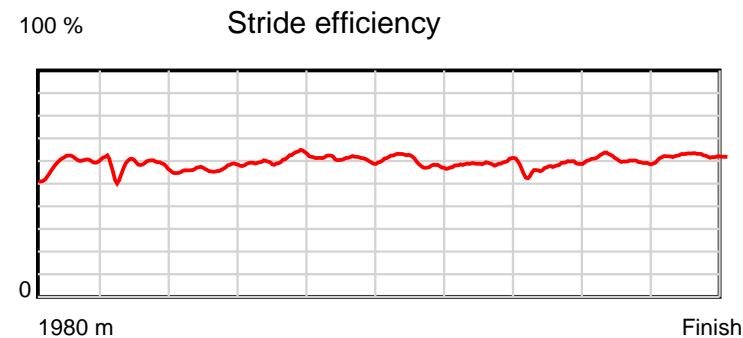

Race Results

June 07, 2020, Race 8, ALLIED SECURITY - NZ'S LARGEST SECURITY FIRM MOBILE PACE, Distance 1980m, Addington - Survey 1980m

Result	TAB no.	Horse (Barrier)	1980 to	1800m to	1600m to	1400m to	1200m to	1000m to	800m to	600m to	400m to	200m to	Total or	Margin
2nd	11	Tiebreaker (12)	1800m	1600m	1400m	1200m	1000m	800m	600m	400m	200m	WP	Average	
		Position in running (margin)	-	7(5.4)	7(5.7)	9(7.1)	9(6.6)	9(8.1)	9(7.6)	7(5.6)	8(5.5)	4(5.5)		3.20
		Sectional time (s)	12.59	14.57	15.38	14.33	14.52	14.55	14.48	14.95	14.53	13.70		
		Cumulative time (s)	143.60	131.01	116.44	101.06	86.73	72.21	57.66	43.18	28.23	13.70	2:23.60	
		Speed (m/s)	14.30	13.73	13.00	13.96	13.77	13.75	13.81	13.38	13.76	14.60	13.79	
		Stride length (m)	6.17	5.97	5.85	6.25	6.14	6.15	6.13	5.89	5.95	6.31	6.08	
		Stride duration (s)	0.423	0.435	0.449	0.448	0.446	0.447	0.444	0.441	0.432	0.432	0.441	
		Stride efficiency (%)	59.53	55.63	53.41	61.05	58.91	59.10	58.73	54.29	55.32	62.19	57.70	
		Stride count	29.16	33.52	34.21	32.00	32.57	32.52	32.62	33.93	33.61	31.70	325.84	

Note: Horizontal distance axis grid lines are 200m furlongs.

Disclaimer.

HRNZ and NZMTC and Thoroughbred Ratings Pty Ltd accepts no responsibility for the completeness or accuracy of any of the information contained herein, and makes no representations about its suitability for any particular purpose. Users should make their own judgements about those matters and/or seek independent advice. You assume all risks associated with use of the data provided on this page.