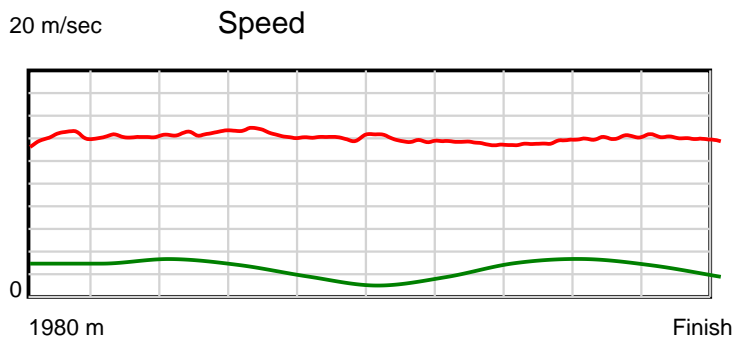

Race Results

June 07, 2020, Race 8, ALLIED SECURITY - NZ'S LARGEST SECURITY FIRM MOBILE PACE, Distance 1980m, Addington - Survey 1980m

Result	TAB no.	Horse (Barrier)	1980 to	1800m to	1600m to	1400m to	1200m to	1000m to	800m to	600m to	400m to	200m to	Total or	Margin
3rd	5	Already Gone (6)	1800m	1600m	1400m	1200m	1000m	800m	600m	400m	200m	WP	Average	
		Position in running (margin)	-	9(6.5)	10(7.7)	5(3.5)	2(0.7)	4(2.5)	4(2.1)	4(2.2)	4(2.1)	3(3.2)		4.10
		Sectional time (s)	12.75	14.71	14.45	13.95	14.57	14.56	14.85	14.95	14.70	14.27		
		Cumulative time (s)	143.76	131.01	116.30	101.85	87.90	73.33	58.77	43.92	28.97	14.27	2:23.76	
		Speed (m/s)	14.12	13.60	13.84	14.34	13.73	13.74	13.47	13.38	13.61	14.02	13.77	
		Stride length (m)	5.72	5.64	5.71	6.06	5.75	5.93	5.90	5.78	5.68	6.03	5.82	
		Stride duration (s)	0.405	0.414	0.413	0.423	0.419	0.432	0.438	0.432	0.418	0.430	0.422	
		Stride efficiency (%)	51.14	49.63	51.03	57.44	51.62	54.98	54.43	52.18	50.43	56.73	52.89	
		Stride count	31.46	35.49	35.00	32.99	34.80	33.72	33.89	34.61	35.20	33.19	340.35	

Note: Horizontal distance axis grid lines are 200m furlongs.

Disclaimer.

HRNZ and NZMTC and Thoroughbred Ratings Pty Ltd accepts no responsibility for the completeness or accuracy of any of the information contained herein, and makes no representations about its suitability for any particular purpose. Users should make their own judgements about those matters and/or seek independent advice. You assume all risks associated with use of the data provided on this page.