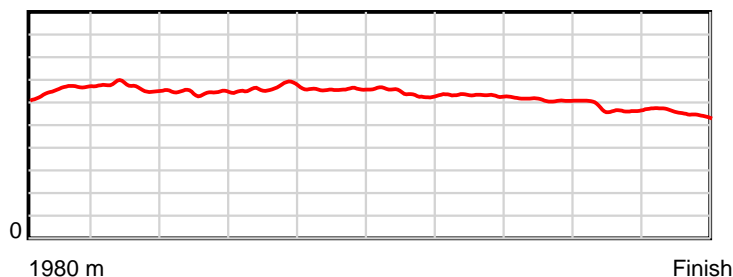

Race Results

June 07, 2020, Race 8, ALLIED SECURITY - NZ'S LARGEST SECURITY FIRM MOBILE PACE, Distance 1980m, Addington - Survey 1980m

Result	TAB no.	Horse (Barrier)	1980 to	1800m to	1600m to	1400m to	1200m to	1000m to	800m to	600m to	400m to	200m to	Total or	Margin
13th	10	Cheddar Made B... (11)	1800m	1600m	1400m	1200m	1000m	800m	600m	400m	200m	WP	Average	
		Position in running (margin)	-	6(5.0)	5(4.5)	7(4.8)	8(5.3)	7(5.2)	7(5.4)	9(6.6)	11(10.4)	13(28.9)		53.10
		Sectional time (s)	12.30	14.44	15.19	14.50	14.25	14.65	15.04	15.60	17.61	19.01		
		Cumulative time (s)	152.59	140.29	125.85	110.66	96.16	81.91	67.26	52.22	36.62	19.01	2:32.59	
		Speed (m/s)	14.64	13.85	13.17	13.79	14.04	13.65	13.30	12.82	11.36	10.52	12.98	
		Stride length (m)	6.57	6.62	6.35	6.62	6.59	6.47	6.32	6.08	5.63	5.53	6.25	
		Stride duration (s)	0.445	0.478	0.483	0.480	0.470	0.474	0.476	0.474	0.496	0.525	0.482	
		Stride efficiency (%)	67.48	68.47	63.08	68.55	67.84	65.42	62.50	57.79	49.58	47.74	61.06	
		Stride count	27.39	30.21	31.48	30.20	30.35	30.91	31.62	32.89	35.51	36.18	316.74	

10 m Stride length