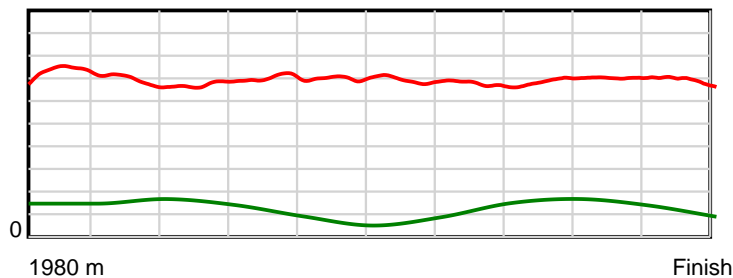

10 m Stride length

0.6 s Stride duration

20 m/sec Speed

100 % Stride efficiency

Note: Horizontal distance axis grid lines are 200m furlongs.

Disclaimer.

HRNZ and NZMTC and Thoroughbred Ratings Pty Ltd accepts no responsibility for the completeness or accuracy of any of the information contained herein, and makes no representations about its suitability for any particular purpose. Users should make their own judgements about those matters and/or seek independent advice. You assume all risks associated with use of the data provided on this page.