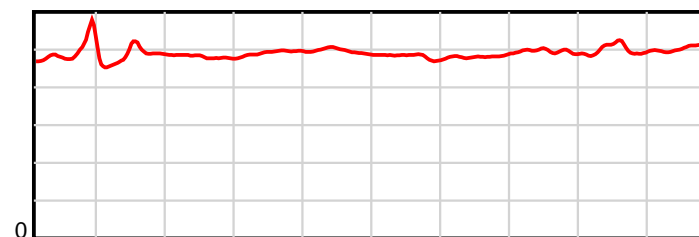

10 m Stride length

0.6 s Stride duration

20 m/sec Speed

100 % Stride efficiency

Note: Horizontal distance axis grid lines are 200m furlongs.

Disclaimer.

HRNZ and NZMTC and Thoroughbred Ratings Pty Ltd accepts no responsibility for the completeness or accuracy of any of the information contained herein, and makes no representations about its suitability for any particular purpose. Users should make their own judgements about those matters and/or seek independent advice. You assume all risks associated with use of the data provided on this page.

Race Results

June 07, 2020, Race 8, ALLIED SECURITY - NZ'S LARGEST SECURITY FIRM MOBILE PACE, Distance 1980m, Addington - Survey 1980m

Result	TAB no.	Horse (Barrier)	1980 to	1800m to	1600m to	1400m to	1200m to	1000m to	800m to	600m to	400m to	200m to	Total or	Margin
11th	14	Melton Reactor (1)	1800m	1600m	1400m	1200m	1000m	800m	600m	400m	200m	WP	Average	
		Position in running (margin)	-	14(15.7)	14(29.8)	14(24.9)	14(22.6)	14(22.6)	14(19.5)	14(16.2)	13(16.6)	11(25.6)		32.10
		Sectional time (s)	14.18	16.86	14.33	14.04	14.28	14.09	14.29	15.02	16.03	15.68		
		Cumulative time (s)	148.80	134.62	117.76	103.43	89.39	75.11	61.02	46.73	31.71	15.68	2:28.80	
		Speed (m/s)	12.70	11.86	13.96	14.25	14.01	14.19	14.00	13.32	12.48	12.76	13.31	
		Stride length (m)	6.87	5.73	6.71	7.03	6.94	6.82	6.75	6.60	6.24	6.54	6.60	
		Stride duration (s)	0.495	0.483	0.481	0.493	0.495	0.481	0.483	0.496	0.500	0.513	0.496	
		Stride efficiency (%)	73.77	51.22	70.32	77.16	75.25	72.77	71.28	68.03	60.87	66.91	68.04	
		Stride count	26.20	34.93	29.81	28.46	28.82	29.31	29.61	30.31	32.04	30.57	300.06	

10 m Stride length

1980 m Finish

0.6 s Stride duration

1980 m Finish

20 m/sec Speed

1980 m Finish

100 % Stride efficiency

1980 m Finish