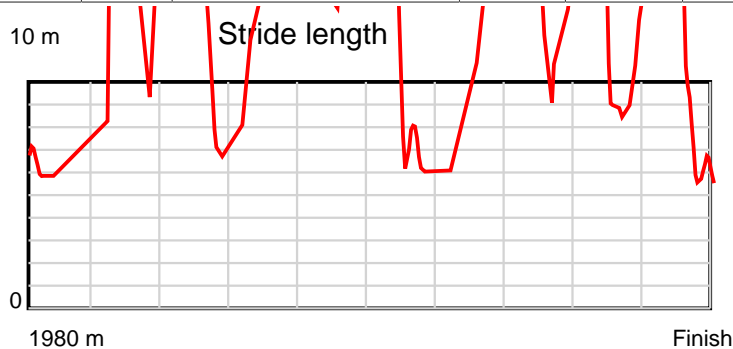

Race Results

June 07, 2020, Race 8, ALLIED SECURITY - NZ'S LARGEST SECURITY FIRM MOBILE PACE, Distance 1980m, Addington - Survey 1980m

Result	TAB no.	Horse (Barrier)	1980 to	1800m to	1600m to	1400m to	1200m to	1000m to	800m to	600m to	400m to	200m to	Total or	Margin
12th	8	Touche (9)	1800m	1600m	1400m	1200m	1000m	800m	600m	400m	200m	WP	Average	
		Position in running (margin)	-	12(10.3)	12(11.9)	12(11.4)	12(11.1)	12(12.0)	12(11.7)	13(10.8)	12(14.2)	12(26.6)		37.50
		Sectional time (s)	13.39	14.79	15.07	14.35	14.43	14.57	14.68	15.53	16.60	16.38		
		Cumulative time (s)	149.79	136.40	121.61	106.54	92.19	77.76	63.19	48.51	32.98	16.38	2:29.79	
		Speed (m/s)	13.44	13.52	13.27	13.94	13.86	13.73	13.62	12.88	12.05	12.21	13.22	
		Stride length (m)	10.51	15.10	7.87	31.54	8.56	7.06	35.75	9.81	9.49	7.53	10.56	
		Stride duration (s)	0.784	1.117	0.593	2.262	0.618	0.514	2.625	0.762	0.787	0.617	0.799	
		Stride efficiency (%)	172.67	356.10	96.81	1554.28	114.50	77.85	1997.53	150.36	140.68	88.67	174.39	
		Stride count	17.12	13.25	25.41	6.34	23.36	28.34	5.59	20.39	21.08	26.55	187.43	

Note: Horizontal distance axis grid lines are 200m furlongs.

Disclaimer.

HRNZ and NZMTC and Thoroughbred Ratings Pty Ltd accepts no responsibility for the completeness or accuracy of any of the information contained herein, and makes no representations about its suitability for any particular purpose. Users should make their own judgements about those matters and/or seek independent advice. You assume all risks associated with use of the data provided on this page.