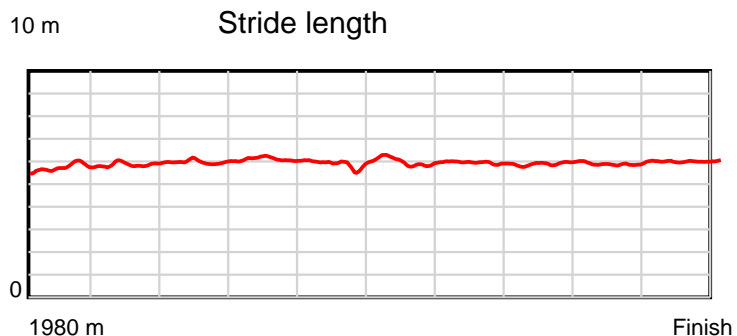

Race Results

June 07, 2020, Race 8, ALLIED SECURITY - NZ'S LARGEST SECURITY FIRM MOBILE PACE, Distance 1980m, Addington - Survey 1980m

Result	TAB no.	Horse (Barrier)	1980 to	1800m to	1600m to	1400m to	1200m to	1000m to	800m to	600m to	400m to	200m to	Total or	Margin
3rd	5	Already Gone (6)	1800m	1600m	1400m	1200m	1000m	800m	600m	400m	200m	WP	Average	
		Position in running (margin)	-	9(6.5)	10(7.7)	5(3.5)	2(0.7)	4(2.5)	4(2.1)	4(2.2)	4(2.1)	3(3.2)		4.10
		Sectional time (s)	12.75	14.71	14.45	13.95	14.57	14.56	14.85	14.95	14.70	14.27		
		Cumulative time (s)	143.76	131.01	116.30	101.85	87.90	73.33	58.77	43.92	28.97	14.27	2:23.76	
		Speed (m/s)	14.12	13.60	13.84	14.34	13.73	13.74	13.47	13.38	13.61	14.02	13.77	
		Stride length (m)	5.72	5.64	5.71	6.06	5.75	5.93	5.90	5.78	5.68	6.03	5.82	
		Stride duration (s)	0.405	0.414	0.413	0.423	0.419	0.432	0.438	0.432	0.418	0.430	0.422	
		Stride efficiency (%)	51.14	49.63	51.03	57.44	51.62	54.98	54.43	52.18	50.43	56.73	52.89	
		Stride count	31.46	35.49	35.00	32.99	34.80	33.72	33.89	34.61	35.20	33.19	340.35	

Note: Horizontal distance axis grid lines are 200m furlongs.

Disclaimer.

HRNZ and NZMTC and Thoroughbred Ratings Pty Ltd accepts no responsibility for the completeness or accuracy of any of the information contained herein, and makes no representations about its suitability for any particular purpose. Users should make their own judgements about those matters and/or seek independent advice. You assume all risks associated with use of the data provided on this page.