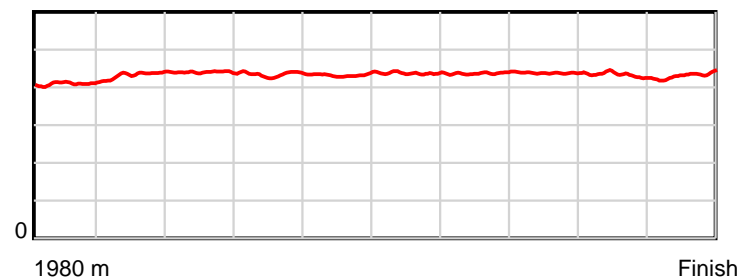

Race Results

June 07, 2020, Race 8, ALLIED SECURITY - NZ'S LARGEST SECURITY FIRM MOBILE PACE, Distance 1980m, Addington - Survey 1980m

Result	TAB no.	Horse (Barrier)	1980 to	1800m to	1600m to	1400m to	1200m to	1000m to	800m to	600m to	400m to	200m to	Total or	Margin
9th	2	Majorca (3)	1800m	1600m	1400m	1200m	1000m	800m	600m	400m	200m	WP	Average	
		Position in running (margin)	-	4(3.4)	3(2.8)	4(3.1)	6(3.3)	5(3.5)	5(3.6)	5(3.4)	5(3.7)	9(7.7)		9.70
		Sectional time (s)	12.29	14.41	15.20	14.43	14.31	14.64	14.80	15.01	15.19	14.50		
		Cumulative time (s)	144.78	132.49	118.08	102.88	88.45	74.14	59.50	44.70	29.69	14.50	2:24.78	
		Speed (m/s)	14.65	13.88	13.16	13.86	13.98	13.66	13.51	13.32	13.17	13.79	13.68	
		Stride length (m)	5.98	6.02	5.79	6.02	6.05	5.97	5.91	5.83	5.69	5.96	5.92	
		Stride duration (s)	0.409	0.434	0.440	0.435	0.433	0.437	0.437	0.438	0.432	0.432	0.433	
		Stride efficiency (%)	55.91	56.59	52.30	56.72	57.19	55.73	54.50	53.19	50.64	55.56	54.77	
		Stride count	30.09	33.24	34.57	33.20	33.06	33.49	33.86	34.28	35.13	33.54	334.46	

10 m Stride length

0.6 s Stride duration

20 m/sec Speed

100 % Stride efficiency

Note: Horizontal distance axis grid lines are 200m furlongs.

Disclaimer.

HRNZ and NZMTC and Thoroughbred Ratings Pty Ltd accepts no responsibility for the completeness or accuracy of any of the information contained herein, and makes no representations about its suitability for any particular purpose. Users should make their own judgements about those matters and/or seek independent advice. You assume all risks associated with use of the data provided on this page.