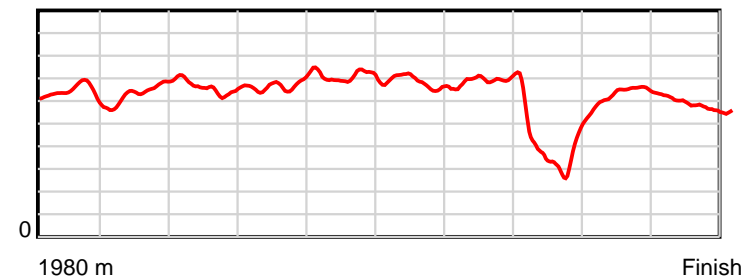

10 m Stride length

0.6 s Stride duration

20 m/sec Speed

100 % Stride efficiency

Note: Horizontal distance axis grid lines are 200m furlongs.

Disclaimer.

HRNZ and NZMTC and Thoroughbred Ratings Pty Ltd accepts no responsibility for the completeness or accuracy of any of the information contained herein, and makes no representations about its suitability for any particular purpose. Users should make their own judgements about those matters and/or seek independent advice. You assume all risks associated with use of the data provided on this page.