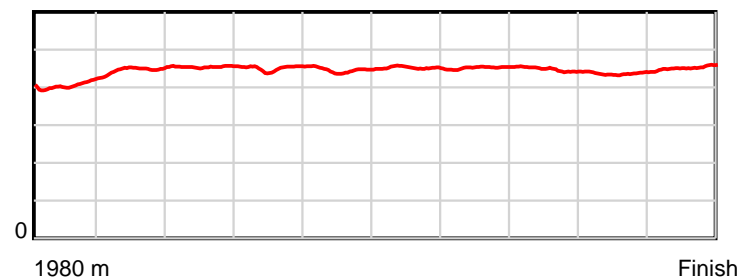

10 m Stride length

0.6 s Stride duration

20 m/sec Speed

100 % Stride efficiency

Note: Horizontal distance axis grid lines are 200m furlongs.

Disclaimer.

HRNZ and NZMTC and Thoroughbred Ratings Pty Ltd accepts no responsibility for the completeness or accuracy of any of the information contained herein, and makes no representations about its suitability for any particular purpose. Users should make their own judgements about those matters and/or seek independent advice. You assume all risks associated with use of the data provided on this page.