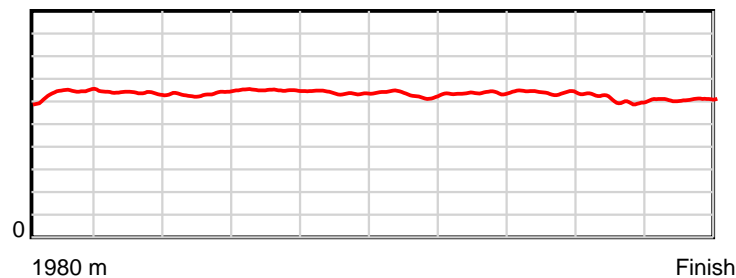

Race Results

July 10, 2020, Race 6, SPECTATORS - VENUE HIRE MOBILE TROT, Distance 1980m, Addington - Survey 1980m

Result	TAB no.	Horse (Barrier)	1980 to	1800m to	1600m to	1400m to	1200m to	1000m to	800m to	600m to	400m to	200m to	Total or	Margin
2nd	1	Midnight Dash (1)	1800m	1600m	1400m	1200m	1000m	800m	600m	400m	200m	WP	Average	
		Position in running (margin)	-	3(3.8)	4(3.7)	4(4.3)	4(3.3)	4(4.1)	4(3.2)	4(3.1)	4(3.3)	2(2.9)		1.10
		Sectional time (s)	12.81	15.15	14.82	14.59	15.17	15.27	14.46	14.55	14.38	14.46		
		Cumulative time (s)	145.66	132.85	117.70	102.88	88.29	73.12	57.85	43.39	28.84	14.46	2:25.66	
		Speed (m/s)	14.05	13.20	13.50	13.71	13.18	13.10	13.83	13.75	13.91	13.83	13.59	
		Stride length (m)	6.31	6.32	6.25	6.46	6.22	6.18	6.36	6.27	6.03	6.06	6.24	
		Stride duration (s)	0.447	0.479	0.463	0.471	0.472	0.471	0.460	0.456	0.434	0.438	0.459	
		Stride efficiency (%)	62.16	62.51	60.97	65.24	60.41	59.62	63.22	61.46	56.84	57.39	60.90	
		Stride count	28.54	31.62	32.02	30.95	32.17	32.38	31.44	31.89	33.16	33.00	317.17	

10 m Stride length