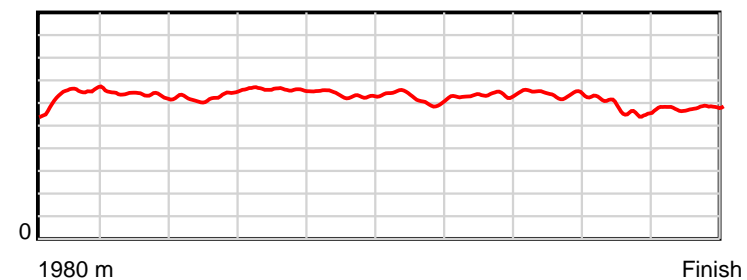

10 m Stride length

0.6 s Stride duration

20 m/sec Speed

100 % Stride efficiency

Note: Horizontal distance axis grid lines are 200m furlongs.

Disclaimer.

HRNZ and NZMTC and Thoroughbred Ratings Pty Ltd accepts no responsibility for the completeness or accuracy of any of the information contained herein, and makes no representations about its suitability for any particular purpose. Users should make their own judgements about those matters and/or seek independent advice. You assume all risks associated with use of the data provided on this page.