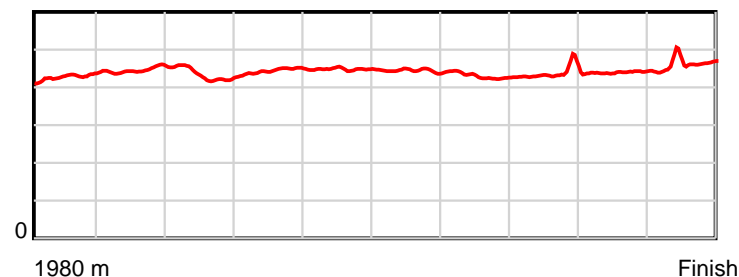

Race Results

July 10, 2020, Race 6, SPECTATORS - VENUE HIRE MOBILE TROT, Distance 1980m, Addington - Survey 1980m

Result	TAB no.	Horse (Barrier)	1980 to	1800m to	1600m to	1400m to	1200m to	1000m to	800m to	600m to	400m to	200m to	Total or	Margin
5th	3	Sundons Flyer (3)	1800m	1600m	1400m	1200m	1000m	800m	600m	400m	200m	WP	Average	
		Position in running (margin)	-	6(6.9)	6(7.2)	6(6.7)	6(5.1)	6(6.2)	6(5.1)	6(5.8)	6(7.7)	6(13.2)		22.50
		Sectional time (s)	13.32	15.22	14.64	14.50	15.20	15.25	14.58	14.85	15.35	16.48		
		Cumulative time (s)	149.39	136.07	120.85	106.21	91.71	76.51	61.26	46.68	31.83	16.48	2:29.39	
		Speed (m/s)	13.51	13.14	13.66	13.79	13.16	13.11	13.72	13.47	13.03	12.14	13.25	
		Stride length (m)	5.80	5.86	5.93	6.13	5.89	5.82	5.90	5.88	5.73	5.61	5.85	
		Stride duration (s)	0.428	0.446	0.434	0.445	0.448	0.444	0.430	0.436	0.440	0.462	0.442	
		Stride efficiency (%)	52.59	53.65	55.00	58.74	54.28	52.99	54.35	54.00	51.23	49.17	53.54	
		Stride count	31.03	34.13	33.71	32.62	33.94	34.34	33.91	34.02	34.93	35.65	338.28	

10 m Stride length

0.6 s Stride duration

20 m/sec Speed

100 % Stride efficiency

Note: Horizontal distance axis grid lines are 200m furlongs.

Disclaimer.

HRNZ and NZMTC and Thoroughbred Ratings Pty Ltd accepts no responsibility for the completeness or accuracy of any of the information contained herein, and makes no representations about its suitability for any particular purpose. Users should make their own judgements about those matters and/or seek independent advice. You assume all risks associated with use of the data provided on this page.