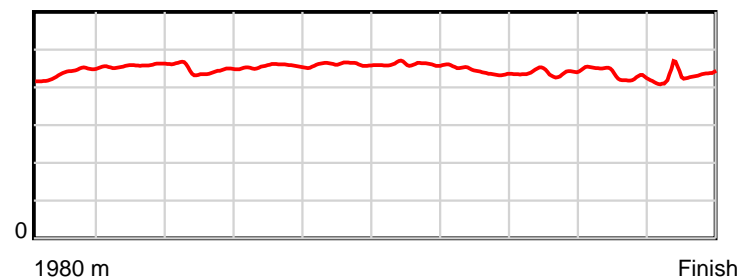

Race Results

July 10, 2020, Race 6, SPECTATORS - VENUE HIRE MOBILE TROT, Distance 1980m, Addington - Survey 1980m

Result	TAB no.	Horse (Barrier)	1980 to	1800m to	1600m to	1400m to	1200m to	1000m to	800m to	600m to	400m to	200m to	Total or	Margin
4th	2	Phoebe Onyx (2)	1800m	1600m	1400m	1200m	1000m	800m	600m	400m	200m	WP	Average	
		Position in running (margin)	-	5(5.5)	5(5.8)	5(4.7)	5(3.9)	5(4.6)	5(3.8)	5(4.1)	5(3.8)	5(5.3)		4.30
		Sectional time (s)	13.12	15.22	14.53	14.63	15.14	15.28	14.53	14.48	14.68	14.60		
		Cumulative time (s)	146.21	133.09	117.87	103.34	88.71	73.57	58.29	43.76	29.28	14.60	2:26.21	
		Speed (m/s)	13.72	13.14	13.76	13.67	13.21	13.09	13.76	13.81	13.62	13.70	13.54	
		Stride length (m)	6.06	6.02	6.15	6.23	6.09	6.04	6.09	6.07	5.92	5.89	6.05	
		Stride duration (s)	0.439	0.458	0.447	0.456	0.461	0.462	0.443	0.440	0.434	0.430	0.447	
		Stride efficiency (%)	57.33	56.58	59.17	60.64	58.02	56.99	57.99	57.64	54.73	54.25	57.29	
		Stride count	29.72	33.24	32.50	32.11	32.82	33.12	32.83	32.93	33.80	33.94	327.01	

10 m Stride length

0.6 s Stride duration

20 m/sec Speed

100 % Stride efficiency

Note: Horizontal distance axis grid lines are 200m furlongs.

Disclaimer.

HRNZ and NZMTC and Thoroughbred Ratings Pty Ltd accepts no responsibility for the completeness or accuracy of any of the information contained herein, and makes no representations about its suitability for any particular purpose. Users should make their own judgements about those matters and/or seek independent advice. You assume all risks associated with use of the data provided on this page.