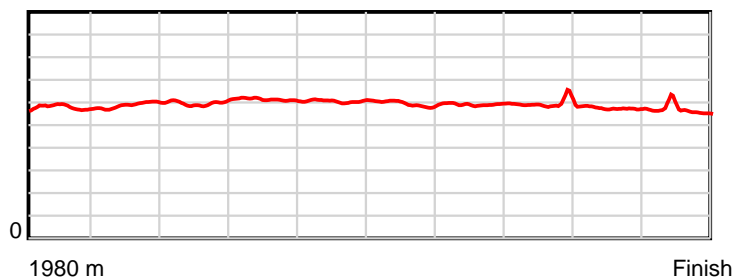

10 m Stride length

0.6 s Stride duration

20 m/sec Speed

100 % Stride efficiency

Note: Horizontal distance axis grid lines are 200m furlongs.

Disclaimer.

HRNZ and NZMTC and Thoroughbred Ratings Pty Ltd accepts no responsibility for the completeness or accuracy of any of the information contained herein, and makes no representations about its suitability for any particular purpose. Users should make their own judgements about those matters and/or seek independent advice. You assume all risks associated with use of the data provided on this page.