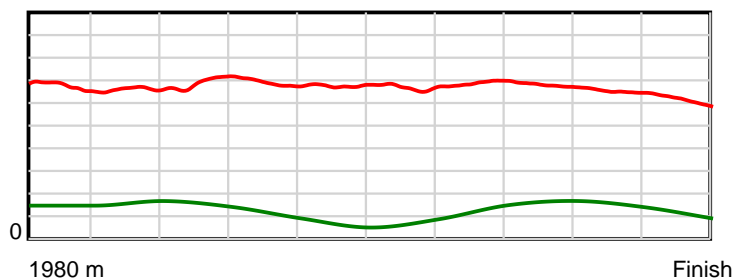

10 m Stride length

0.6 s Stride duration

20 m/sec Speed

100 % Stride efficiency

Note: Horizontal distance axis grid lines are 200m furlongs.

Disclaimer.

HRNZ and NZMTC and Thoroughbred Ratings Pty Ltd accepts no responsibility for the completeness or accuracy of any of the information contained herein, and makes no representations about its suitability for any particular purpose. Users should make their own judgements about those matters and/or seek independent advice. You assume all risks associated with use of the data provided on this page.