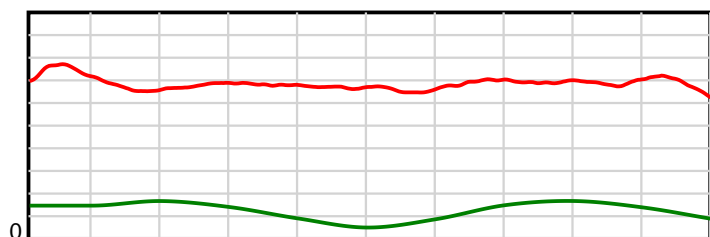

10 m Stride length

1980 m Finish

0.6 s Stride duration

1980 m Finish

20 m/sec Speed

1980 m Finish

100 % Stride efficiency

1980 m Finish