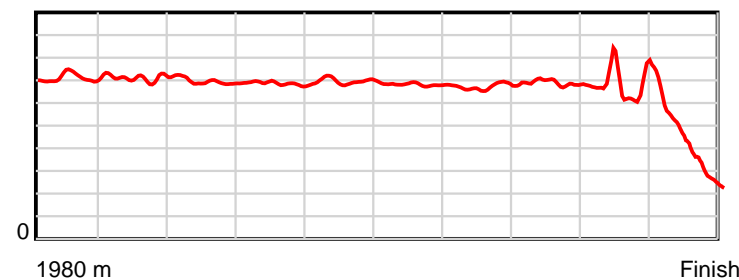

10 m Stride length

0.6 s Stride duration

20 m/sec Speed

100 % Stride efficiency

Note: Horizontal distance axis grid lines are 200m furlongs.

Disclaimer.

HRNZ and NZMTC and Thoroughbred Ratings Pty Ltd accepts no responsibility for the completeness or accuracy of any of the information contained herein, and makes no representations about its suitability for any particular purpose. Users should make their own judgements about those matters and/or seek independent advice. You assume all risks associated with use of the data provided on this page.