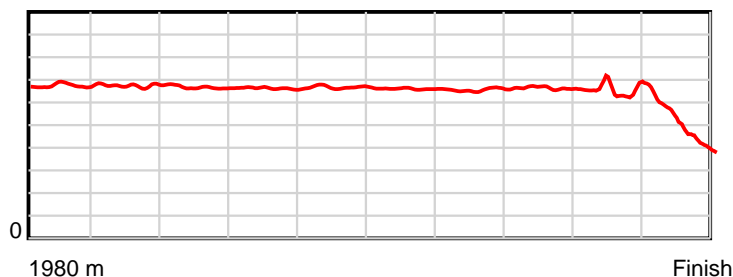

Race Results

July 10, 2020, Race 6, SPECTATORS - VENUE HIRE MOBILE TROT, Distance 1980m, Addington - Survey 1980m

Result	TAB no.	Horse (Barrier)	1980 to	1800m to	1600m to	1400m to	1200m to	1000m to	800m to	600m to	400m to	200m to	Total or	Margin
6th	7	Matua Tana (0)	1800m	1600m	1400m	1200m	1000m	800m	600m	400m	200m	WP	Average	
		Position in running (margin)	-	4(5.2)	3(2.9)	2(2.2)	2(1.2)	2(1.9)	2(1.6)	2(1.5)	3(2.1)	4(3.4)		42.60
		Sectional time (s)	12.97	14.79	14.61	14.60	15.14	15.37	14.46	14.61	14.67	21.70		
		Cumulative time (s)	152.92	139.95	125.16	110.55	95.95	80.81	65.44	50.98	36.37	21.70	2:32.92	
		Speed (m/s)	13.87	13.52	13.69	13.70	13.21	13.01	13.83	13.69	13.63	9.22	12.95	
		Stride length (m)	6.79	6.57	6.57	6.64	6.52	6.42	6.57	6.46	6.48	4.53	6.27	
		Stride duration (s)	0.469	0.486	0.480	0.485	0.493	0.493	0.475	0.472	0.475	0.491	0.484	
		Stride efficiency (%)	72.06	67.38	67.46	68.91	66.35	64.38	67.35	65.30	65.65	32.01	61.42	
		Stride count	26.51	30.46	30.44	30.12	30.69	31.16	30.46	30.94	30.86	44.19	315.83	

10 m Stride length