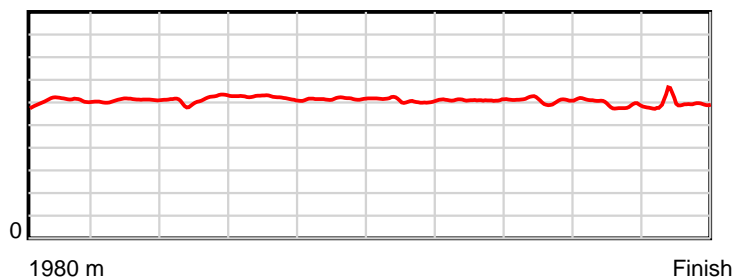

10 m Stride length

1980 m Finish

0.6 s Stride duration

1980 m Finish

20 m/sec Speed

1980 m Finish

100 % Stride efficiency

1980 m Finish

Note: Horizontal distance axis grid lines are 200m furlongs.

Disclaimer.

HRNZ and NZMTC and Thoroughbred Ratings Pty Ltd accepts no responsibility for the completeness or accuracy of any of the information contained herein, and makes no representations about its suitability for any particular purpose. Users should make their own judgements about those matters and/or seek independent advice. You assume all risks associated with use of the data provided on this page.

10 m Stride length

0.6 s Stride duration

20 m/sec Speed

100 % Stride efficiency

Note: Horizontal distance axis grid lines are 200m furlongs.

Disclaimer.

HRNZ and NZMTC and Thoroughbred Ratings Pty Ltd accepts no responsibility for the completeness or accuracy of any of the information contained herein, and makes no representations about its suitability for any particular purpose. Users should make their own judgements about those matters and/or seek independent advice. You assume all risks associated with use of the data provided on this page.