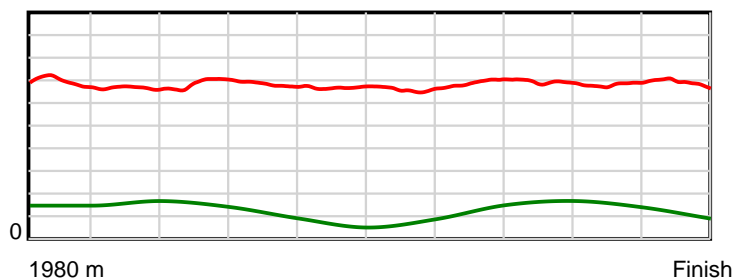

Race Results

July 10, 2020, Race 6, SPECTATORS - VENUE HIRE MOBILE TROT, Distance 1980m, Addington - Survey 1980m

Result	TAB no.	Horse (Barrier)	1980 to	1800m to	1600m to	1400m to	1200m to	1000m to	800m to	600m to	400m to	200m to	Total or	Margin
4th	2	Phoebe Onyx (2)	1800m	1600m	1400m	1200m	1000m	800m	600m	400m	200m	WP	Average	
		Position in running (margin)	-	5(5.5)	5(5.8)	5(4.7)	5(3.9)	5(4.6)	5(3.8)	5(4.1)	5(3.8)	5(5.3)		4.30
		Sectional time (s)	13.12	15.22	14.53	14.63	15.14	15.28	14.53	14.48	14.68	14.60		
		Cumulative time (s)	146.21	133.09	117.87	103.34	88.71	73.57	58.29	43.76	29.28	14.60	2:26.21	
		Speed (m/s)	13.72	13.14	13.76	13.67	13.21	13.09	13.76	13.81	13.62	13.70	13.54	
		Stride length (m)	6.06	6.02	6.15	6.23	6.09	6.04	6.09	6.07	5.92	5.89	6.05	
		Stride duration (s)	0.439	0.458	0.447	0.456	0.461	0.462	0.443	0.440	0.434	0.430	0.447	
		Stride efficiency (%)	57.33	56.58	59.17	60.64	58.02	56.99	57.99	57.64	54.73	54.25	57.29	
		Stride count	29.72	33.24	32.50	32.11	32.82	33.12	32.83	32.93	33.80	33.94	327.01	

10 m Stride length

0.6 s Stride duration

20 m/sec Speed

100 % Stride efficiency

Note: Horizontal distance axis grid lines are 200m furlongs.

Disclaimer.

HRNZ and NZMTC and Thoroughbred Ratings Pty Ltd accepts no responsibility for the completeness or accuracy of any of the information contained herein, and makes no representations about its suitability for any particular purpose. Users should make their own judgements about those matters and/or seek independent advice. You assume all risks associated with use of the data provided on this page.