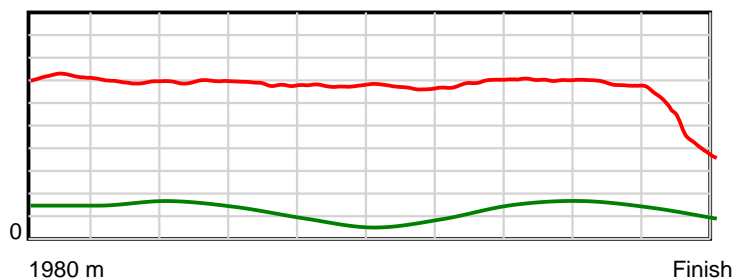

20 m/sec Speed