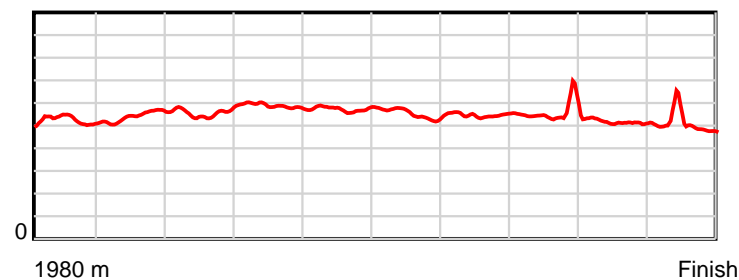

10 m Stride length

0.6 s Stride duration

20 m/sec Speed

100 % Stride efficiency

Note: Horizontal distance axis grid lines are 200m furlongs.

Disclaimer.

HRNZ and NZMTC and Thoroughbred Ratings Pty Ltd accepts no responsibility for the completeness or accuracy of any of the information contained herein, and makes no representations about its suitability for any particular purpose. Users should make their own judgements about those matters and/or seek independent advice. You assume all risks associated with use of the data provided on this page.

Race Results

July 10, 2020, Race 6, SPECTATORS - VENUE HIRE MOBILE TROT, Distance 1980m, Addington - Survey 1980m

Result	TAB no.	Horse (Barrier)	1980 to	1800m to	1600m to	1400m to	1200m to	1000m to	800m to	600m to	400m to	200m to	Total or	Margin
6th	7	Matua Tana (0)	1800m	1600m	1400m	1200m	1000m	800m	600m	400m	200m	WP	Average	
		Position in running (margin)	-	4(5.2)	3(2.9)	2(2.2)	2(1.2)	2(1.9)	2(1.6)	2(1.5)	3(2.1)	4(3.4)		42.60
		Sectional time (s)	12.97	14.79	14.61	14.60	15.14	15.37	14.46	14.61	14.67	21.70		
		Cumulative time (s)	152.92	139.95	125.16	110.55	95.95	80.81	65.44	50.98	36.37	21.70	2:32.92	
		Speed (m/s)	13.87	13.52	13.69	13.70	13.21	13.01	13.83	13.69	13.63	9.22	12.95	
		Stride length (m)	6.79	6.57	6.57	6.64	6.52	6.42	6.57	6.46	6.48	4.53	6.27	
		Stride duration (s)	0.469	0.486	0.480	0.485	0.493	0.493	0.475	0.472	0.475	0.491	0.484	
		Stride efficiency (%)	72.06	67.38	67.46	68.91	66.35	64.38	67.35	65.30	65.65	32.01	61.42	
		Stride count	26.51	30.46	30.44	30.12	30.69	31.16	30.46	30.94	30.86	44.19	315.83	