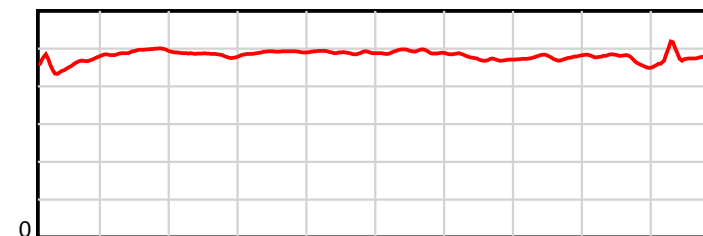

10 m Stride length

0.6 s Stride duration

20 m/sec Speed

100 % Stride efficiency

Note: Horizontal distance axis grid lines are 200m furlongs.

Disclaimer.

HRNZ and NZMTC and Thoroughbred Ratings Pty Ltd accepts no responsibility for the completeness or accuracy of any of the information contained herein, and makes no representations about its suitability for any particular purpose. Users should make their own judgements about those matters and/or seek independent advice. You assume all risks associated with use of the data provided on this page.

Race Results

July 10, 2020, Race 6, SPECTATORS - VENUE HIRE MOBILE TROT, Distance 1980m, Addington - Survey 1980m

Result	TAB no.	Horse (Barrier)	1980 to	1800m to	1600m to	1400m to	1200m to	1000m to	800m to	600m to	400m to	200m to	Total or	Margin
3rd	4	The Dominator (4)	1800m	1600m	1400m	1200m	1000m	800m	600m	400m	200m	WP	Average	
		Position in running (margin)	-	2(1.3)	2(1.5)	3(2.4)	3(1.9)	3(2.4)	3(1.9)	3(1.6)	2(1.9)	3(3.2)		3.40
		Sectional time (s)	12.58	15.21	14.86	14.69	15.09	15.34	14.44	14.55	14.66	14.64		
		Cumulative time (s)	146.06	133.48	118.27	103.41	88.72	73.63	58.29	43.85	29.30	14.64	2:26.06	
		Speed (m/s)	14.30	13.15	13.46	13.61	13.25	13.04	13.85	13.75	13.64	13.66	13.56	
		Stride length (m)	6.70	6.48	6.52	6.68	6.50	6.41	6.57	6.56	6.43	6.54	6.54	
		Stride duration (s)	0.462	0.493	0.484	0.491	0.490	0.491	0.474	0.477	0.471	0.479	0.482	
		Stride efficiency (%)	70.21	65.54	66.39	69.74	65.95	64.15	67.48	67.22	64.65	66.80	66.74	
		Stride count	26.85	30.88	30.68	29.94	30.79	31.22	30.44	30.49	31.09	30.59	302.97	

10 m Stride length

1980 m Finish

0.6 s Stride duration

1980 m Finish

20 m/sec Speed

1980 m Finish

100 % Stride efficiency

1980 m Finish