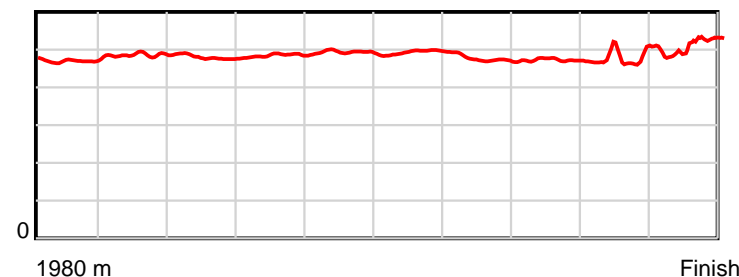

Race Results

July 10, 2020, Race 6, SPECTATORS - VENUE HIRE MOBILE TROT, Distance 1980m, Addington - Survey 1980m

Result	TAB no.	Horse (Barrier)	1980 to	1800m to	1600m to	1400m to	1200m to	1000m to	800m to	600m to	400m to	200m to	Total or	Margin
6th	7	Matua Tana (0)	1800m	1600m	1400m	1200m	1000m	800m	600m	400m	200m	WP	Average	
		Position in running (margin)	-	4(5.2)	3(2.9)	2(2.2)	2(1.2)	2(1.9)	2(1.6)	2(1.5)	3(2.1)	4(3.4)		42.60
		Sectional time (s)	12.97	14.79	14.61	14.60	15.14	15.37	14.46	14.61	14.67	21.70		
		Cumulative time (s)	152.92	139.95	125.16	110.55	95.95	80.81	65.44	50.98	36.37	21.70	2:32.92	
		Speed (m/s)	13.87	13.52	13.69	13.70	13.21	13.01	13.83	13.69	13.63	9.22	12.95	
		Stride length (m)	6.79	6.57	6.57	6.64	6.52	6.42	6.57	6.46	6.48	4.53	6.27	
		Stride duration (s)	0.469	0.486	0.480	0.485	0.493	0.493	0.475	0.472	0.475	0.491	0.484	
		Stride efficiency (%)	72.06	67.38	67.46	68.91	66.35	64.38	67.35	65.30	65.65	32.01	61.42	
		Stride count	26.51	30.46	30.44	30.12	30.69	31.16	30.46	30.94	30.86	44.19	315.83	

10 m Stride length

0.6 s Stride duration

20 m/sec Speed

100 % Stride efficiency

Note: Horizontal distance axis grid lines are 200m furlongs.

Disclaimer.

HRNZ and NZMTC and Thoroughbred Ratings Pty Ltd accepts no responsibility for the completeness or accuracy of any of the information contained herein, and makes no representations about its suitability for any particular purpose. Users should make their own judgements about those matters and/or seek independent advice. You assume all risks associated with use of the data provided on this page.