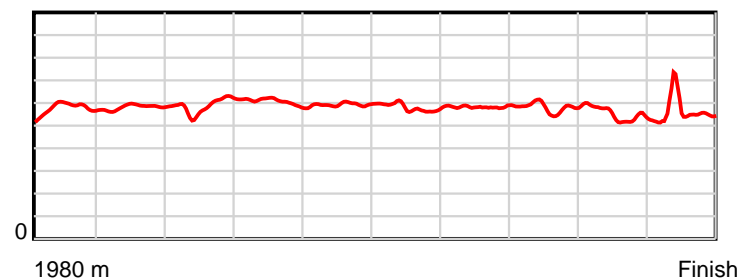

10 m Stride length

0.6 s Stride duration

20 m/sec Speed

100 % Stride efficiency

Note: Horizontal distance axis grid lines are 200m furlongs.

Disclaimer.

HRNZ and NZMTC and Thoroughbred Ratings Pty Ltd accepts no responsibility for the completeness or accuracy of any of the information contained herein, and makes no representations about its suitability for any particular purpose. Users should make their own judgements about those matters and/or seek independent advice. You assume all risks associated with use of the data provided on this page.