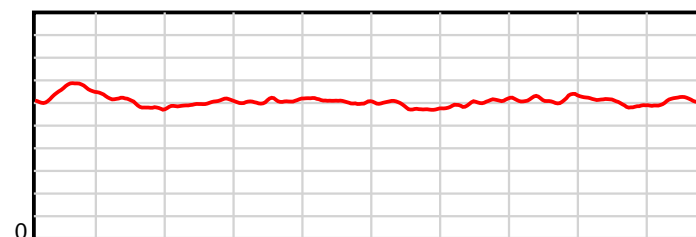

10 m Stride length

1980 m Finish

0.6 s Stride duration

1980 m Finish

20 m/sec Speed

1980 m Finish

100 % Stride efficiency

1980 m Finish