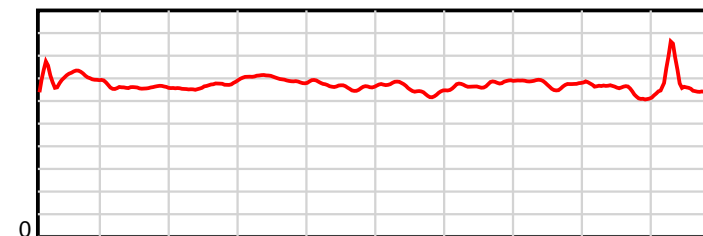

10 m Stride length

1980 m Finish

0.6 s Stride duration

1980 m Finish

20 m/sec Speed

1980 m Finish

100 % Stride efficiency

1980 m Finish