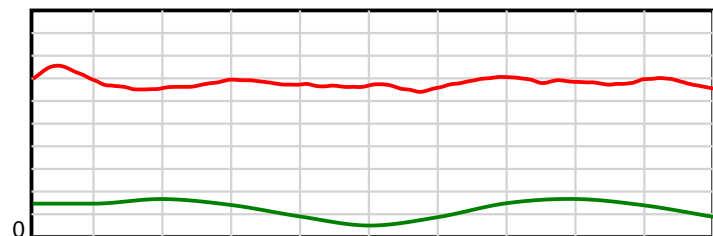

10 m Stride length

1980 m Finish

0.6 s Stride duration

1980 m Finish

20 m/sec Speed

1980 m Finish

100 % Stride efficiency

1980 m Finish