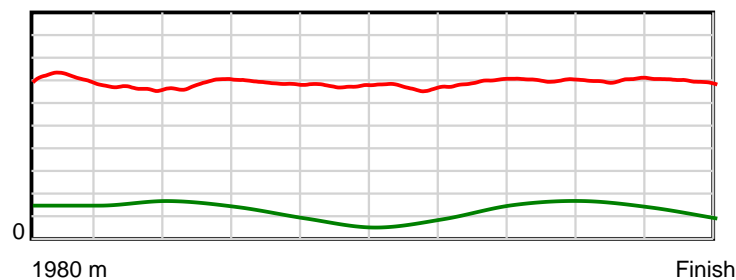

Race Results

July 10, 2020, Race 6, SPECTATORS - VENUE HIRE MOBILE TROT, Distance 1980m, Addington - Survey 1980m

Result	TAB no.	Horse (Barrier)	1980 to	1800m to	1600m to	1400m to	1200m to	1000m to	800m to	600m to	400m to	200m to	Total or	Margin
2nd	1	Midnight Dash (1)	1800m	1600m	1400m	1200m	1000m	800m	600m	400m	200m	WP	Average	
		Position in running (margin)	-	3(3.8)	4(3.7)	4(4.3)	4(3.3)	4(4.1)	4(3.2)	4(3.1)	4(3.3)	2(2.9)		1.10
		Sectional time (s)	12.81	15.15	14.82	14.59	15.17	15.27	14.46	14.55	14.38	14.46		
		Cumulative time (s)	145.66	132.85	117.70	102.88	88.29	73.12	57.85	43.39	28.84	14.46	2:25.66	
		Speed (m/s)	14.05	13.20	13.50	13.71	13.18	13.10	13.83	13.75	13.91	13.83	13.59	
		Stride length (m)	6.31	6.32	6.25	6.46	6.22	6.18	6.36	6.27	6.03	6.06	6.24	
		Stride duration (s)	0.447	0.479	0.463	0.471	0.472	0.471	0.460	0.456	0.434	0.438	0.459	
		Stride efficiency (%)	62.16	62.51	60.97	65.24	60.41	59.62	63.22	61.46	56.84	57.39	60.90	
		Stride count	28.54	31.62	32.02	30.95	32.17	32.38	31.44	31.89	33.16	33.00	317.17	

10 m Stride length

0.6 s Stride duration

20 m/sec Speed

100 % Stride efficiency

Note: Horizontal distance axis grid lines are 200m furlongs.

Disclaimer.

HRNZ and NZMTC and Thoroughbred Ratings Pty Ltd accepts no responsibility for the completeness or accuracy of any of the information contained herein, and makes no representations about its suitability for any particular purpose. Users should make their own judgements about those matters and/or seek independent advice. You assume all risks associated with use of the data provided on this page.