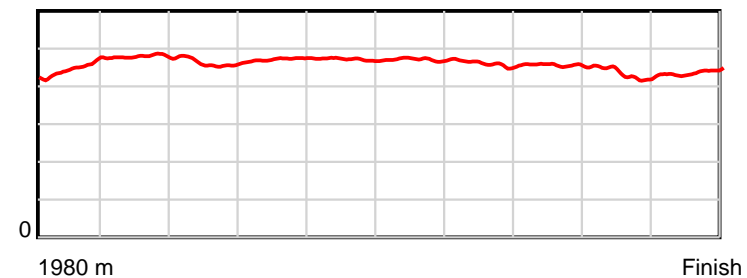

Race Results

July 10, 2020, Race 6, SPECTATORS - VENUE HIRE MOBILE TROT, Distance 1980m, Addington - Survey 1980m

Result	TAB no.	Horse (Barrier)	1980 to	1800m to	1600m to	1400m to	1200m to	1000m to	800m to	600m to	400m to	200m to	Total or	Margin
2nd	1	Midnight Dash (1)	1800m	1600m	1400m	1200m	1000m	800m	600m	400m	200m	WP	Average	
		Position in running (margin)	-	3(3.8)	4(3.7)	4(4.3)	4(3.3)	4(4.1)	4(3.2)	4(3.1)	4(3.3)	2(2.9)		1.10
		Sectional time (s)	12.81	15.15	14.82	14.59	15.17	15.27	14.46	14.55	14.38	14.46		
		Cumulative time (s)	145.66	132.85	117.70	102.88	88.29	73.12	57.85	43.39	28.84	14.46	2:25.66	
		Speed (m/s)	14.05	13.20	13.50	13.71	13.18	13.10	13.83	13.75	13.91	13.83	13.59	
		Stride length (m)	6.31	6.32	6.25	6.46	6.22	6.18	6.36	6.27	6.03	6.06	6.24	
		Stride duration (s)	0.447	0.479	0.463	0.471	0.472	0.471	0.460	0.456	0.434	0.438	0.459	
		Stride efficiency (%)	62.16	62.51	60.97	65.24	60.41	59.62	63.22	61.46	56.84	57.39	60.90	
		Stride count	28.54	31.62	32.02	30.95	32.17	32.38	31.44	31.89	33.16	33.00	317.17	

10 m Stride length

0.6 s Stride duration

20 m/sec Speed

100 % Stride efficiency

Note: Horizontal distance axis grid lines are 200m furlongs.

Disclaimer.

HRNZ and NZMTC and Thoroughbred Ratings Pty Ltd accepts no responsibility for the completeness or accuracy of any of the information contained herein, and makes no representations about its suitability for any particular purpose. Users should make their own judgements about those matters and/or seek independent advice. You assume all risks associated with use of the data provided on this page.