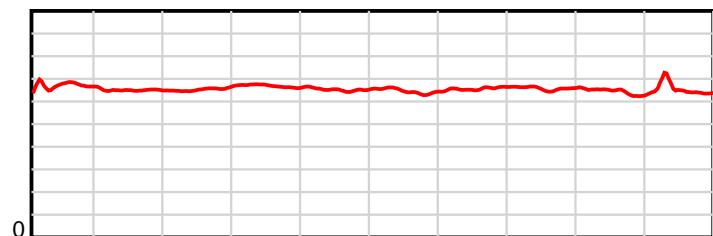

Race Results

July 10, 2020, Race 6, SPECTATORS - VENUE HIRE MOBILE TROT, Distance 1980m, Addington - Survey 1980m

Result	TAB no.	Horse (Barrier)	1980 to	1800m to	1600m to	1400m to	1200m to	1000m to	800m to	600m to	400m to	200m to	Total or	Margin
3rd	4	The Dominator (4)	1800m	1600m	1400m	1200m	1000m	800m	600m	400m	200m	WP	Average	
		Position in running (margin)	-	2(1.3)	2(1.5)	3(2.4)	3(1.9)	3(2.4)	3(1.9)	3(1.6)	2(1.9)	3(3.2)		3.40
		Sectional time (s)	12.58	15.21	14.86	14.69	15.09	15.34	14.44	14.55	14.66	14.64		
		Cumulative time (s)	146.06	133.48	118.27	103.41	88.72	73.63	58.29	43.85	29.30	14.64	2:26.06	
		Speed (m/s)	14.30	13.15	13.46	13.61	13.25	13.04	13.85	13.75	13.64	13.66	13.56	
		Stride length (m)	6.70	6.48	6.52	6.68	6.50	6.41	6.57	6.56	6.43	6.54	6.54	
		Stride duration (s)	0.462	0.493	0.484	0.491	0.490	0.491	0.474	0.477	0.471	0.479	0.482	
		Stride efficiency (%)	70.21	65.54	66.39	69.74	65.95	64.15	67.48	67.22	64.65	66.80	66.74	
		Stride count	26.85	30.88	30.68	29.94	30.79	31.22	30.44	30.49	31.09	30.59	302.97	

10 m Stride length

1980 m Finish