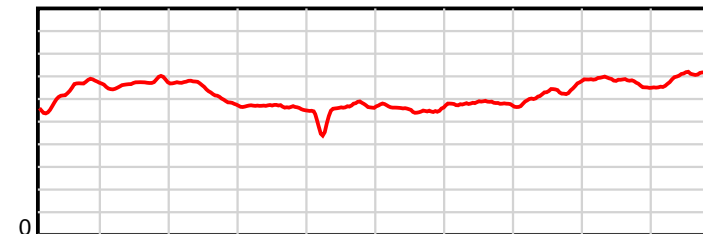

10 m Stride length

1980 m Finish

0.6 s Stride duration

1980 m Finish

20 m/sec Speed

1980 m Finish

100 % Stride efficiency

1980 m Finish