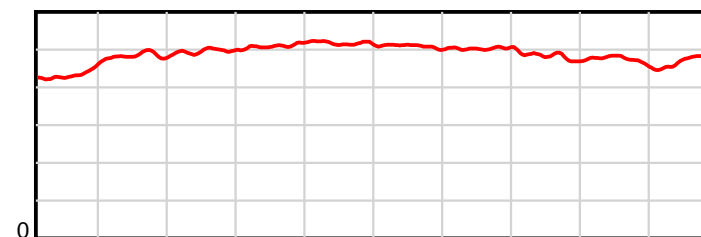

Race Results

January 21, 2022, Race 5, FAHEY FENCE HIRE MOBILE PACE, Distance 1980m, Addington - Survey 1980m

Result	TAB no.	Horse (Barrier)	1980 to	1800m to	1600m to	1400m to	1200m to	1000m to	800m to	600m to	400m to	200m to	Total or	Margin
5th	2	Bettor Grunter (2)	1800m	1600m	1400m	1200m	1000m	800m	600m	400m	200m	WP	Average	
		Position in running (margin)	-	3(1.6)	3(2.1)	3(4.0)	3(3.9)	3(3.8)	4(3.6)	5(3.7)	5(3.9)	5(4.7)		6.90
		Sectional time (s)	11.31	13.99	14.67	15.67	16.22	16.35	15.71	14.56	13.74	13.87		
		Cumulative time (s)	146.09	134.78	120.79	106.12	90.45	74.23	57.88	42.17	27.61	13.87	2:26.09	
		Speed (m/s)	15.92	14.30	13.63	12.76	12.33	12.23	12.73	13.74	14.56	14.42	13.55	
		Stride length (m)	6.76	6.92	6.76	6.52	6.37	6.22	6.40	6.60	6.86	6.84	6.62	
		Stride duration (s)	0.436	0.484	0.496	0.511	0.516	0.509	0.503	0.480	0.471	0.474	0.488	
		Stride efficiency (%)	71.38	74.85	71.47	66.36	63.37	60.55	64.02	68.06	73.59	73.15	68.41	
		Stride count	26.63	28.90	29.57	30.69	31.41	32.13	31.25	30.30	29.14	29.23	299.25	

10 m Stride length

1980 m Finish

0.6 s Stride duration

1980 m Finish

20 m/sec Speed

1980 m Finish

100 % Stride efficiency

1980 m Finish