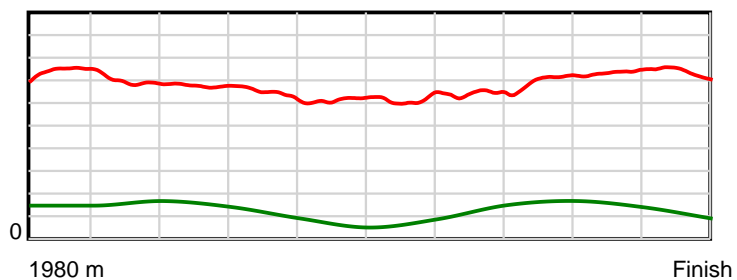

Race Results

January 21, 2022, Race 5, FAHEY FENCE HIRE MOBILE PACE, Distance 1980m, Addington - Survey 1980m

Result	TAB no.	Horse (Barrier)	1980 to	1800m to	1600m to	1400m to	1200m to	1000m to	800m to	600m to	400m to	200m to	Total or	Margin
7th	3	Oliver North (3)	1800m	1600m	1400m	1200m	1000m	800m	600m	400m	200m	WP	Average	
		Position in running (margin)	-	8(4.4)	6(7.5)	6(9.4)	6(8.1)	7(7.9)	8(7.7)	8(6.8)	8(7.2)	8(8.0)		9.40
		Sectional time (s)	11.94	14.43	14.68	15.46	16.20	16.35	15.54	14.59	13.75	13.61		
		Cumulative time (s)	146.55	134.61	120.18	105.50	90.04	73.84	57.49	41.95	27.36	13.61	2:26.55	
		Speed (m/s)	15.08	13.86	13.62	12.94	12.35	12.23	12.87	13.71	14.55	14.70	13.51	
		Stride length (m)	6.53	6.43	6.31	6.17	5.96	5.87	6.12	6.31	6.44	6.58	6.26	
		Stride duration (s)	0.435	0.464	0.463	0.477	0.483	0.480	0.476	0.460	0.443	0.448	0.463	
		Stride efficiency (%)	66.68	64.69	62.25	59.51	55.50	53.84	58.54	62.14	64.90	67.68	61.28	
		Stride count	27.56	31.08	31.69	32.41	33.56	34.07	32.68	31.72	31.03	30.39	316.19	

10 m Stride length

0.6 s Stride duration

20 m/sec Speed

100 % Stride efficiency

Note: Horizontal distance axis grid lines are 200m furlongs.

Disclaimer.

HRNZ and NZMTC and Thoroughbred Ratings Pty Ltd accepts no responsibility for the completeness or accuracy of any of the information contained herein, and makes no representations about its suitability for any particular purpose. Users should make their own judgements about those matters and/or seek independent advice. You assume all risks associated with use of the data provided on this page.