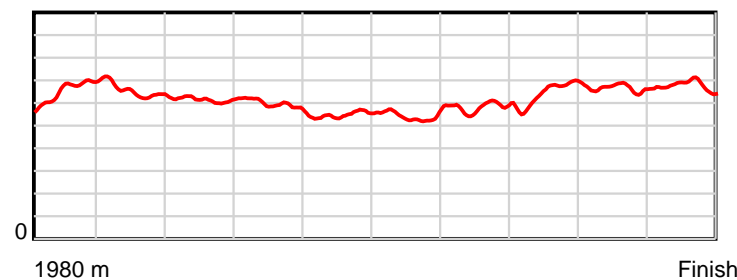

10 m Stride length

0.6 s Stride duration

20 m/sec Speed

100 % Stride efficiency

Note: Horizontal distance axis grid lines are 200m furlongs.

Disclaimer.

HRNZ and NZMTC and Thoroughbred Ratings Pty Ltd accepts no responsibility for the completeness or accuracy of any of the information contained herein, and makes no representations about its suitability for any particular purpose. Users should make their own judgements about those matters and/or seek independent advice. You assume all risks associated with use of the data provided on this page.