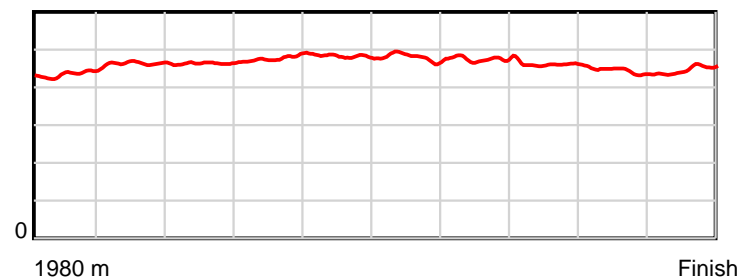

Race Results

January 21, 2022, Race 5, FAHEY FENCE HIRE MOBILE PACE, Distance 1980m, Addington - Survey 1980m

Result	TAB no.	Horse (Barrier)	1980 to	1800m to	1600m to	1400m to	1200m to	1000m to	800m to	600m to	400m to	200m to	Total or	Margin
7th	3	Oliver North (3)	1800m	1600m	1400m	1200m	1000m	800m	600m	400m	200m	WP	Average	
		Position in running (margin)	-	8(4.4)	6(7.5)	6(9.4)	6(8.1)	7(7.9)	8(7.7)	8(6.8)	8(7.2)	8(8.0)		9.40
		Sectional time (s)	11.94	14.43	14.68	15.46	16.20	16.35	15.54	14.59	13.75	13.61		
		Cumulative time (s)	146.55	134.61	120.18	105.50	90.04	73.84	57.49	41.95	27.36	13.61	2:26.55	
		Speed (m/s)	15.08	13.86	13.62	12.94	12.35	12.23	12.87	13.71	14.55	14.70	13.51	
		Stride length (m)	6.53	6.43	6.31	6.17	5.96	5.87	6.12	6.31	6.44	6.58	6.26	
		Stride duration (s)	0.435	0.464	0.463	0.477	0.483	0.480	0.476	0.460	0.443	0.448	0.463	
		Stride efficiency (%)	66.68	64.69	62.25	59.51	55.50	53.84	58.54	62.14	64.90	67.68	61.28	
		Stride count	27.56	31.08	31.69	32.41	33.56	34.07	32.68	31.72	31.03	30.39	316.19	

10 m Stride length

0.6 s Stride duration

20 m/sec Speed

100 % Stride efficiency

Note: Horizontal distance axis grid lines are 200m furlongs.

Disclaimer.

HRNZ and NZMTC and Thoroughbred Ratings Pty Ltd accepts no responsibility for the completeness or accuracy of any of the information contained herein, and makes no representations about its suitability for any particular purpose. Users should make their own judgements about those matters and/or seek independent advice. You assume all risks associated with use of the data provided on this page.