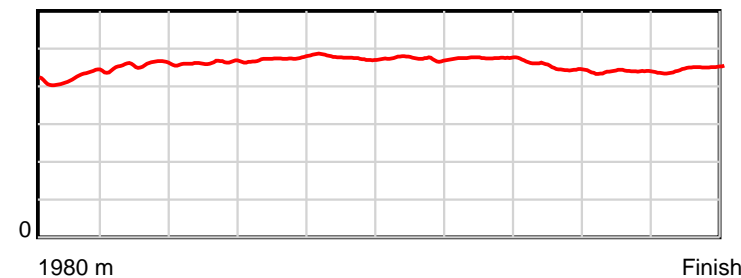

10 m Stride length

0.6 s Stride duration

20 m/sec Speed

100 % Stride efficiency

Note: Horizontal distance axis grid lines are 200m furlongs.

Disclaimer.

HRNZ and NZMTC and Thoroughbred Ratings Pty Ltd accepts no responsibility for the completeness or accuracy of any of the information contained herein, and makes no representations about its suitability for any particular purpose. Users should make their own judgements about those matters and/or seek independent advice. You assume all risks associated with use of the data provided on this page.