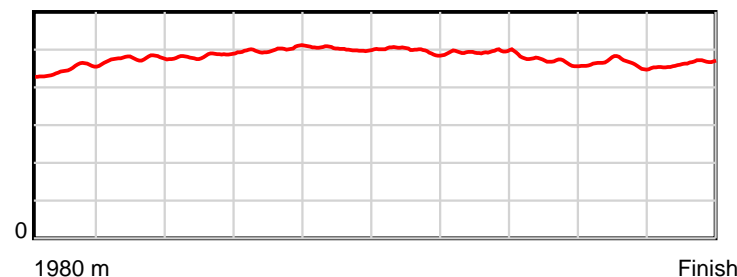

Race Results

January 21, 2022, Race 5, FAHEY FENCE HIRE MOBILE PACE, Distance 1980m, Addington - Survey 1980m

Result	TAB no.	Horse (Barrier)	1980 to	1800m to	1600m to	1400m to	1200m to	1000m to	800m to	600m to	400m to	200m to	Total or	Margin
3rd	1	Luella (1)	1800m	1600m	1400m	1200m	1000m	800m	600m	400m	200m	WP	Average	
		Position in running (margin)	-	7(3.6)	4(4.8)	4(5.7)	4(5.6)	5(6.0)	6(6.0)	7(5.9)	7(6.1)	6(6.1)		6.40
		Sectional time (s)	11.86	14.11	14.51	15.66	16.29	16.38	15.69	14.56	13.60	13.34		
		Cumulative time (s)	146.00	134.14	120.03	105.52	89.86	73.57	57.19	41.50	26.94	13.34	2:26.00	
		Speed (m/s)	15.18	14.17	13.78	12.77	12.28	12.21	12.75	13.74	14.71	14.99	13.56	
		Stride length (m)	6.82	6.76	6.67	6.39	6.16	6.08	6.30	6.44	6.82	6.95	6.52	
		Stride duration (s)	0.448	0.477	0.484	0.500	0.502	0.498	0.494	0.469	0.464	0.463	0.481	
		Stride efficiency (%)	72.73	71.46	69.46	63.81	59.37	57.68	62.02	64.89	72.67	75.39	66.50	
		Stride count	26.38	29.57	30.00	31.30	32.45	32.92	31.75	31.04	29.33	28.79	303.53	

10 m Stride length

0.6 s Stride duration

20 m/sec Speed

100 % Stride efficiency

Note: Horizontal distance axis grid lines are 200m furlongs.

Disclaimer.

HRNZ and NZMTC and Thoroughbred Ratings Pty Ltd accepts no responsibility for the completeness or accuracy of any of the information contained herein, and makes no representations about its suitability for any particular purpose. Users should make their own judgements about those matters and/or seek independent advice. You assume all risks associated with use of the data provided on this page.