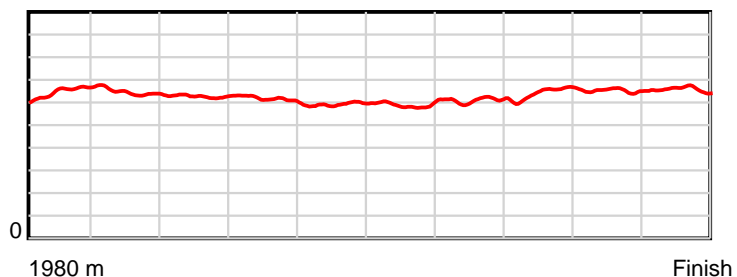

Race Results

January 21, 2022, Race 5, FAHEY FENCE HIRE MOBILE PACE, Distance 1980m, Addington - Survey 1980m

Result	TAB no.	Horse (Barrier)	1980 to	1800m to	1600m to	1400m to	1200m to	1000m to	800m to	600m to	400m to	200m to	Total or	Margin
7th	3	Oliver North (3)	1800m	1600m	1400m	1200m	1000m	800m	600m	400m	200m	WP	Average	
		Position in running (margin)	-	8(4.4)	6(7.5)	6(9.4)	6(8.1)	7(7.9)	8(7.7)	8(6.8)	8(7.2)	8(8.0)		9.40
		Sectional time (s)	11.94	14.43	14.68	15.46	16.20	16.35	15.54	14.59	13.75	13.61		
		Cumulative time (s)	146.55	134.61	120.18	105.50	90.04	73.84	57.49	41.95	27.36	13.61	2:26.55	
		Speed (m/s)	15.08	13.86	13.62	12.94	12.35	12.23	12.87	13.71	14.55	14.70	13.51	
		Stride length (m)	6.53	6.43	6.31	6.17	5.96	5.87	6.12	6.31	6.44	6.58	6.26	
		Stride duration (s)	0.435	0.464	0.463	0.477	0.483	0.480	0.476	0.460	0.443	0.448	0.463	
		Stride efficiency (%)	66.68	64.69	62.25	59.51	55.50	53.84	58.54	62.14	64.90	67.68	61.28	
		Stride count	27.56	31.08	31.69	32.41	33.56	34.07	32.68	31.72	31.03	30.39	316.19	

10 m Stride length