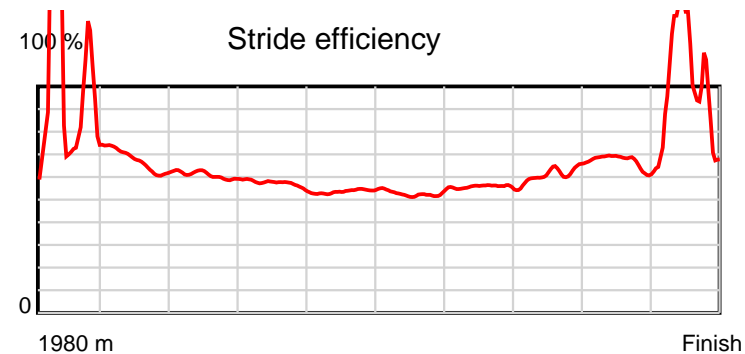

Race Results

January 21, 2022, Race 5, FAHEY FENCE HIRE MOBILE PACE, Distance 1980m, Addington - Survey 1980m

Result	TAB no.	Horse (Barrier)	1980 to	1800m to	1600m to	1400m to	1200m to	1000m to	800m to	600m to	400m to	200m to	Total or	Margin
2nd	7	Terror Maria (6)	1800m	1600m	1400m	1200m	1000m	800m	600m	400m	200m	WP	Average	
		Position in running (margin)	-	1(0.0)	2(0.5)	2(2.1)	2(2.0)	2(1.7)	2(2.1)	3(2.0)	3(1.9)	2(1.5)		1.10
		Sectional time (s)	11.31	14.00	14.62	15.66	16.18	16.44	15.69	14.51	13.53	13.12		
		Cumulative time (s)	145.06	133.75	119.75	105.13	89.47	73.29	56.85	41.16	26.65	13.12	2:25.06	
		Speed (m/s)	15.92	14.29	13.68	12.77	12.36	12.17	12.75	13.78	14.78	15.24	13.65	
		Stride length (m)	7.02	6.46	6.27	6.05	5.88	5.76	5.98	6.26	6.59	7.08	6.30	
		Stride duration (s)	0.442	0.452	0.458	0.474	0.476	0.473	0.469	0.454	0.446	0.464	0.461	
		Stride efficiency (%)	77.01	65.15	61.39	57.17	54.00	51.78	55.82	61.20	67.92	78.25	61.98	
		Stride count	25.64	30.98	31.91	33.07	34.02	34.74	33.46	31.96	30.34	28.26	314.38	

Note: Horizontal distance axis grid lines are 200m furlongs.

Disclaimer.

HRNZ and NZMTC and Thoroughbred Ratings Pty Ltd accepts no responsibility for the completeness or accuracy of any of the information contained herein, and makes no representations about its suitability for any particular purpose. Users should make their own judgements about those matters and/or seek independent advice. You assume all risks associated with use of the data provided on this page.