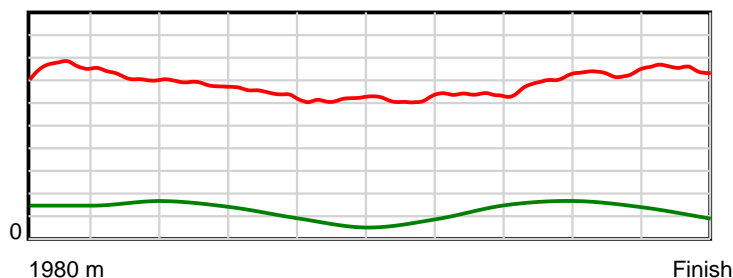

Race Results

January 21, 2022, Race 5, FAHEY FENCE HIRE MOBILE PACE, Distance 1980m, Addington - Survey 1980m

Result	TAB no.	Horse (Barrier)	1980 to	1800m to	1600m to	1400m to	1200m to	1000m to	800m to	600m to	400m to	200m to	Total or	Margin
3rd	1	Luella (1)	1800m	1600m	1400m	1200m	1000m	800m	600m	400m	200m	WP	Average	
		Position in running (margin)	-	7(3.6)	4(4.8)	4(5.7)	4(5.6)	5(6.0)	6(6.0)	7(5.9)	7(6.1)	6(6.1)		6.40
		Sectional time (s)	11.86	14.11	14.51	15.66	16.29	16.38	15.69	14.56	13.60	13.34		
		Cumulative time (s)	146.00	134.14	120.03	105.52	89.86	73.57	57.19	41.50	26.94	13.34	2:26.00	
		Speed (m/s)	15.18	14.17	13.78	12.77	12.28	12.21	12.75	13.74	14.71	14.99	13.56	
		Stride length (m)	6.82	6.76	6.67	6.39	6.16	6.08	6.30	6.44	6.82	6.95	6.52	
		Stride duration (s)	0.448	0.477	0.484	0.500	0.502	0.498	0.494	0.469	0.464	0.463	0.481	
		Stride efficiency (%)	72.73	71.46	69.46	63.81	59.37	57.68	62.02	64.89	72.67	75.39	66.50	
		Stride count	26.38	29.57	30.00	31.30	32.45	32.92	31.75	31.04	29.33	28.79	303.53	

10 m Stride length

0.6 s Stride duration

20 m/sec Speed

100 % Stride efficiency

Note: Horizontal distance axis grid lines are 200m furlongs.

Disclaimer.

HRNZ and NZMTC and Thoroughbred Ratings Pty Ltd accepts no responsibility for the completeness or accuracy of any of the information contained herein, and makes no representations about its suitability for any particular purpose. Users should make their own judgements about those matters and/or seek independent advice. You assume all risks associated with use of the data provided on this page.