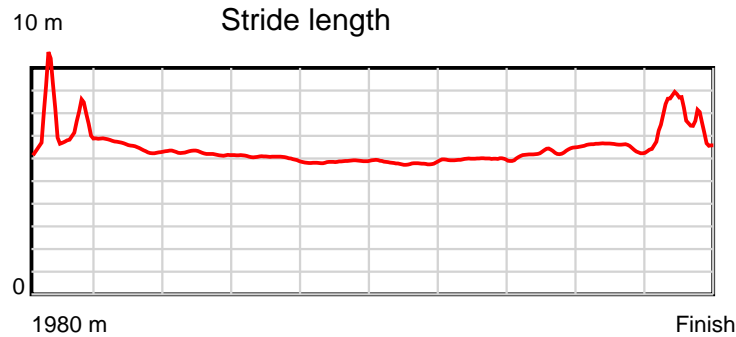

Race Results

January 21, 2022, Race 5, FAHEY FENCE HIRE MOBILE PACE, Distance 1980m, Addington - Survey 1980m

Result	TAB no.	Horse (Barrier)	1980 to	1800m to	1600m to	1400m to	1200m to	1000m to	800m to	600m to	400m to	200m to	Total or	Margin
2nd	7	Terror Maria (6)	1800m	1600m	1400m	1200m	1000m	800m	600m	400m	200m	WP	Average	
		Position in running (margin)	-	1(0.0)	2(0.5)	2(2.1)	2(2.0)	2(1.7)	2(2.1)	3(2.0)	3(1.9)	2(1.5)		1.10
		Sectional time (s)	11.31	14.00	14.62	15.66	16.18	16.44	15.69	14.51	13.53	13.12		
		Cumulative time (s)	145.06	133.75	119.75	105.13	89.47	73.29	56.85	41.16	26.65	13.12	2:25.06	
		Speed (m/s)	15.92	14.29	13.68	12.77	12.36	12.17	12.75	13.78	14.78	15.24	13.65	
		Stride length (m)	7.02	6.46	6.27	6.05	5.88	5.76	5.98	6.26	6.59	7.08	6.30	
		Stride duration (s)	0.442	0.452	0.458	0.474	0.476	0.473	0.469	0.454	0.446	0.464	0.461	
		Stride efficiency (%)	77.01	65.15	61.39	57.17	54.00	51.78	55.82	61.20	67.92	78.25	61.98	
		Stride count	25.64	30.98	31.91	33.07	34.02	34.74	33.46	31.96	30.34	28.26	314.38	

Note: Horizontal distance axis grid lines are 200m furlongs.

Disclaimer.

HRNZ and NZMTC and Thoroughbred Ratings Pty Ltd accepts no responsibility for the completeness or accuracy of any of the information contained herein, and makes no representations about its suitability for any particular purpose. Users should make their own judgements about those matters and/or seek independent advice. You assume all risks associated with use of the data provided on this page.