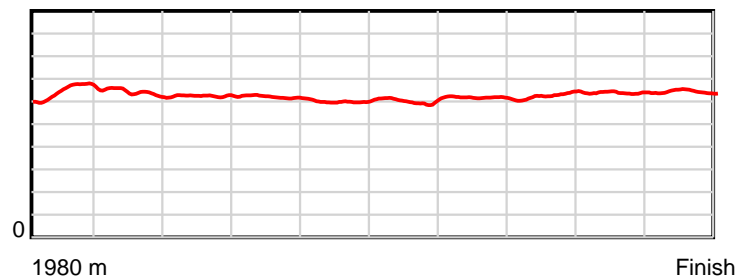

Race Results

January 21, 2022, Race 5, FAHEY FENCE HIRE MOBILE PACE, Distance 1980m, Addington - Survey 1980m

Result	TAB no.	Horse (Barrier)	1980 to	1800m to	1600m to	1400m to	1200m to	1000m to	800m to	600m to	400m to	200m to	Total or	Margin
4th	5	Manjimup (4)	1800m	1600m	1400m	1200m	1000m	800m	600m	400m	200m	WP	Average	
		Position in running (margin)	-	5(2.5)	5(5.9)	5(9.3)	5(6.7)	4(5.4)	3(2.9)	2(1.0)	2(1.3)	3(3.2)		6.60
		Sectional time (s)	11.62	14.48	14.93	15.25	16.01	15.97	15.39	14.57	13.93	13.89		
		Cumulative time (s)	146.04	134.42	119.94	105.01	89.76	73.75	57.78	42.39	27.82	13.89	2:26.04	
		Speed (m/s)	15.50	13.81	13.40	13.11	12.49	12.52	13.00	13.73	14.36	14.40	13.56	
		Stride length (m)	6.49	6.30	6.20	6.21	5.95	5.93	6.18	6.18	6.30	6.45	6.21	
		Stride duration (s)	0.422	0.456	0.462	0.473	0.476	0.474	0.475	0.450	0.439	0.448	0.458	
		Stride efficiency (%)	65.78	62.11	59.98	60.23	55.23	54.98	59.66	59.75	62.12	64.91	60.29	
		Stride count	27.74	31.72	32.28	32.21	33.64	33.72	32.37	32.34	31.72	31.03	318.77	

10 m Stride length