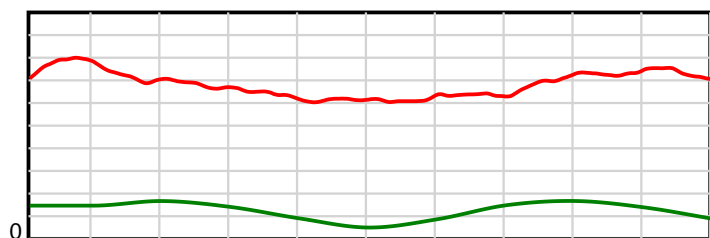

10 m Stride length

1980 m Finish

0.6 s Stride duration

1980 m Finish

20 m/sec Speed

1980 m Finish

100 % Stride efficiency

1980 m Finish