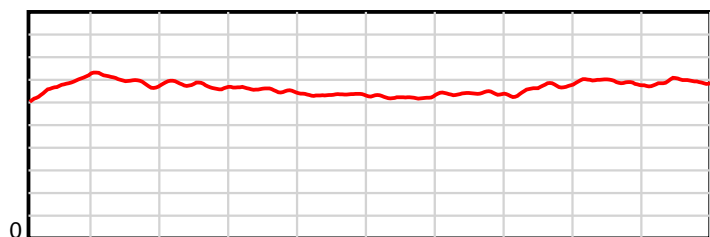

Race Results

January 21, 2022, Race 5, FAHEY FENCE HIRE MOBILE PACE, Distance 1980m, Addington - Survey 1980m

Result	TAB no.	Horse (Barrier)	1980 to	1800m to	1600m to	1400m to	1200m to	1000m to	800m to	600m to	400m to	200m to	Total or	Margin
5th	2	Bettor Grunter (2)	1800m	1600m	1400m	1200m	1000m	800m	600m	400m	200m	WP	Average	
		Position in running (margin)	-	3(1.6)	3(2.1)	3(4.0)	3(3.9)	3(3.8)	4(3.6)	5(3.7)	5(3.9)	5(4.7)		6.90
		Sectional time (s)	11.31	13.99	14.67	15.67	16.22	16.35	15.71	14.56	13.74	13.87		
		Cumulative time (s)	146.09	134.78	120.79	106.12	90.45	74.23	57.88	42.17	27.61	13.87	2:26.09	
		Speed (m/s)	15.92	14.30	13.63	12.76	12.33	12.23	12.73	13.74	14.56	14.42	13.55	
		Stride length (m)	6.76	6.92	6.76	6.52	6.37	6.22	6.40	6.60	6.86	6.84	6.62	
		Stride duration (s)	0.436	0.484	0.496	0.511	0.516	0.509	0.503	0.480	0.471	0.474	0.488	
		Stride efficiency (%)	71.38	74.85	71.47	66.36	63.37	60.55	64.02	68.06	73.59	73.15	68.41	
		Stride count	26.63	28.90	29.57	30.69	31.41	32.13	31.25	30.30	29.14	29.23	299.25	

10 m Stride length

1980 m Finish