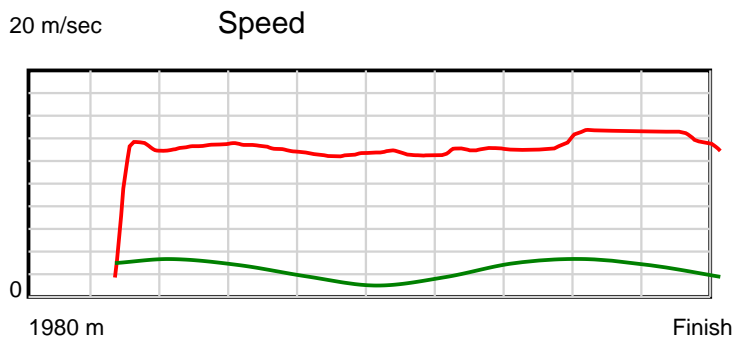

Race Results

January 21, 2022, Race 5, FAHEY FENCE HIRE MOBILE PACE, Distance 1980m, Addington - Survey 1980m

Result	TAB no.	Horse (Barrier)	1980 to	1800m to	1600m to	1400m to	1200m to	1000m to	800m to	600m to	400m to	200m to	Total or	Margin
8th	8	High Flying Ha... (7)	1800m	1600m	1400m	1200m	1000m	800m	600m	400m	200m	WP	Average	
		Position in running (margin)	-	2(0.9)	8(8.2)	8(13.0)	8(10.0)	8(9.4)	7(7.2)	6(5.0)	6(4.6)	7(6.2)		14.10
		Sectional time (s)	11.33	15.12	15.15	15.18	16.14	16.02	15.32	14.46	13.88	14.80		
		Cumulative time (s)	147.40	136.07	120.95	105.80	90.62	74.48	58.46	43.14	28.68	14.80	2:27.40	
		Speed (m/s)	15.89	13.23	13.20	13.18	12.39	12.48	13.05	13.83	14.41	13.51	13.43	
		Stride length (m)	42.92	9.99	7.44	6.86	9.72	7.59	8.16	17.93	22.16	14.99	10.69	
		Stride duration (s)	2.735	0.756	0.563	0.521	0.784	0.607	0.625	1.297	1.538	1.109	0.796	
		Stride efficiency (%)	2878.70	156.05	86.40	73.64	147.60	89.91	104.02	502.61	767.13	350.93	178.57	
		Stride count	4.19	20.01	26.90	29.13	20.58	26.37	24.51	11.15	9.03	13.35	185.22	

Note: Horizontal distance axis grid lines are 200m furlongs.

Disclaimer.

HRNZ and NZMTC and Thoroughbred Ratings Pty Ltd accepts no responsibility for the completeness or accuracy of any of the information contained herein, and makes no representations about its suitability for any particular purpose. Users should make their own judgements about those matters and/or seek independent advice. You assume all risks associated with use of the data provided on this page.