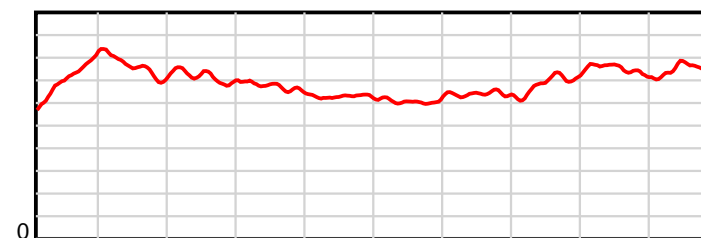

10 m Stride length

1980 m Finish

0.6 s Stride duration

1980 m Finish

20 m/sec Speed

1980 m Finish

100 % Stride efficiency

1980 m Finish