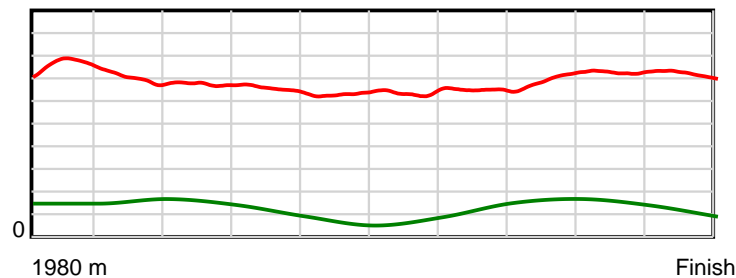

10 m Stride length

0.6 s Stride duration

20 m/sec Speed

100 % Stride efficiency

Note: Horizontal distance axis grid lines are 200m furlongs.

Disclaimer.

HRNZ and NZMTC and Thoroughbred Ratings Pty Ltd accepts no responsibility for the completeness or accuracy of any of the information contained herein, and makes no representations about its suitability for any particular purpose. Users should make their own judgements about those matters and/or seek independent advice. You assume all risks associated with use of the data provided on this page.