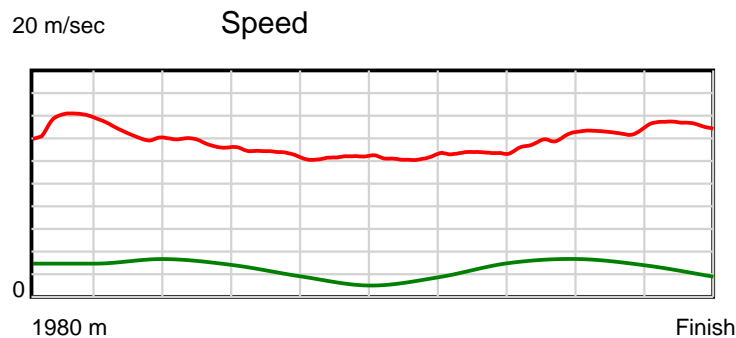

Race Results

January 21, 2022, Race 5, FAHEY FENCE HIRE MOBILE PACE, Distance 1980m, Addington - Survey 1980m

Result	TAB no.	Horse (Barrier)	1980 to	1800m to	1600m to	1400m to	1200m to	1000m to	800m to	600m to	400m to	200m to	Total or	Margin
2nd	7	Terror Maria (6)	1800m	1600m	1400m	1200m	1000m	800m	600m	400m	200m	WP	Average	
		Position in running (margin)	-	1(0.0)	2(0.5)	2(2.1)	2(2.0)	2(1.7)	2(2.1)	3(2.0)	3(1.9)	2(1.5)		1.10
		Sectional time (s)	11.31	14.00	14.62	15.66	16.18	16.44	15.69	14.51	13.53	13.12		
		Cumulative time (s)	145.06	133.75	119.75	105.13	89.47	73.29	56.85	41.16	26.65	13.12	2:25.06	
		Speed (m/s)	15.92	14.29	13.68	12.77	12.36	12.17	12.75	13.78	14.78	15.24	13.65	
		Stride length (m)	7.02	6.46	6.27	6.05	5.88	5.76	5.98	6.26	6.59	7.08	6.30	
		Stride duration (s)	0.442	0.452	0.458	0.474	0.476	0.473	0.469	0.454	0.446	0.464	0.461	
		Stride efficiency (%)	77.01	65.15	61.39	57.17	54.00	51.78	55.82	61.20	67.92	78.25	61.98	
		Stride count	25.64	30.98	31.91	33.07	34.02	34.74	33.46	31.96	30.34	28.26	314.38	

Note: Horizontal distance axis grid lines are 200m furlongs.

Disclaimer.

HRNZ and NZMTC and Thoroughbred Ratings Pty Ltd accepts no responsibility for the completeness or accuracy of any of the information contained herein, and makes no representations about its suitability for any particular purpose. Users should make their own judgements about those matters and/or seek independent advice. You assume all risks associated with use of the data provided on this page.