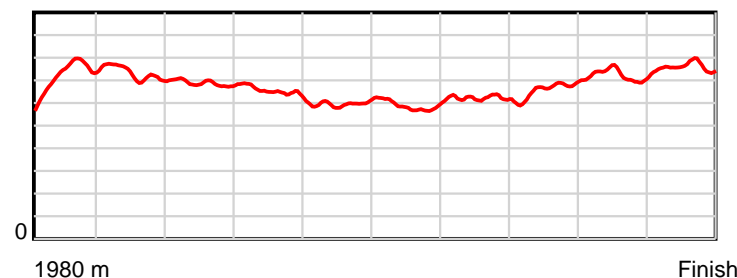

10 m Stride length

0.6 s Stride duration

20 m/sec Speed

100 % Stride efficiency

Note: Horizontal distance axis grid lines are 200m furlongs.

Disclaimer.

HRNZ and NZMTC and Thoroughbred Ratings Pty Ltd accepts no responsibility for the completeness or accuracy of any of the information contained herein, and makes no representations about its suitability for any particular purpose. Users should make their own judgements about those matters and/or seek independent advice. You assume all risks associated with use of the data provided on this page.