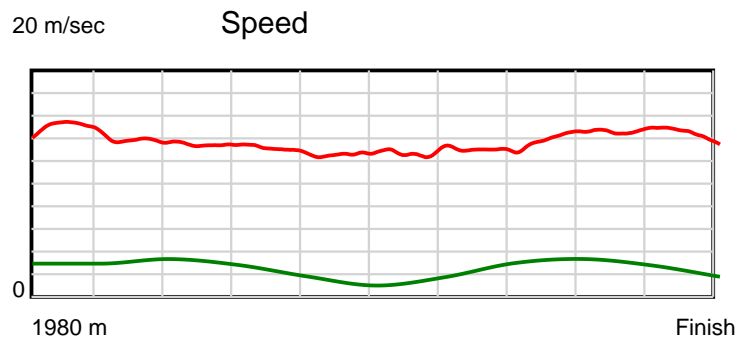

Race Results

January 21, 2022, Race 5, FAHEY FENCE HIRE MOBILE PACE, Distance 1980m, Addington - Survey 1980m

Result	TAB no.	Horse (Barrier)	1980 to	1800m to	1600m to	1400m to	1200m to	1000m to	800m to	600m to	400m to	200m to	Total or	Margin
6th	6	Fire Fox (5)	1800m	1600m	1400m	1200m	1000m	800m	600m	400m	200m	WP	Average	
		Position in running (margin)	-	6(3.3)	7(7.7)	7(11.3)	7(8.5)	6(7.3)	5(4.8)	4(2.9)	4(3.0)	4(4.2)		8.30
		Sectional time (s)	11.63	14.64	14.95	15.23	16.02	15.96	15.40	14.54	13.81	14.17		
		Cumulative time (s)	146.35	134.72	120.08	105.13	89.90	73.88	57.92	42.52	27.98	14.17	2:26.35	
		Speed (m/s)	15.48	13.66	13.38	13.13	12.48	12.53	12.99	13.76	14.48	14.11	13.53	
		Stride length (m)	6.20	6.02	6.02	6.03	5.82	5.80	5.95	6.01	6.09	6.01	5.99	
		Stride duration (s)	0.409	0.441	0.450	0.459	0.466	0.463	0.458	0.437	0.421	0.426	0.443	
		Stride efficiency (%)	60.13	56.61	56.58	56.91	52.91	52.51	55.37	56.39	57.96	56.37	56.08	
		Stride count	29.02	33.23	33.24	33.14	34.37	34.50	33.60	33.29	32.84	33.30	330.53	

Note: Horizontal distance axis grid lines are 200m furlongs.

Disclaimer.

HRNZ and NZMTC and Thoroughbred Ratings Pty Ltd accepts no responsibility for the completeness or accuracy of any of the information contained herein, and makes no representations about its suitability for any particular purpose. Users should make their own judgements about those matters and/or seek independent advice. You assume all risks associated with use of the data provided on this page.