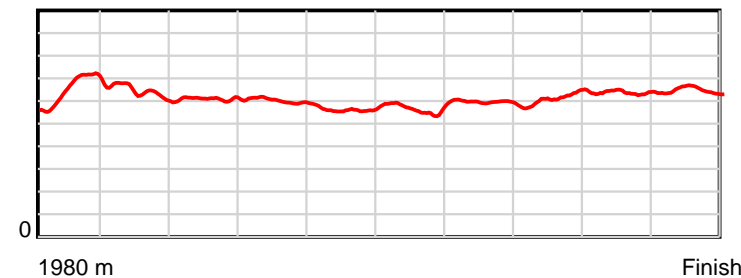

10 m Stride length

0.6 s Stride duration

20 m/sec Speed

100 % Stride efficiency

Note: Horizontal distance axis grid lines are 200m furlongs.

Disclaimer.

HRNZ and NZMTC and Thoroughbred Ratings Pty Ltd accepts no responsibility for the completeness or accuracy of any of the information contained herein, and makes no representations about its suitability for any particular purpose. Users should make their own judgements about those matters and/or seek independent advice. You assume all risks associated with use of the data provided on this page.