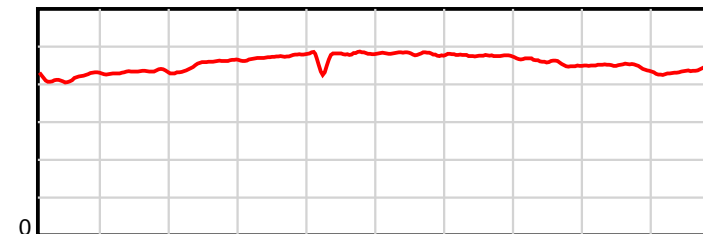

10 m Stride length

1980 m Finish

0.6 s Stride duration

1980 m Finish

20 m/sec Speed

1980 m Finish

100 % Stride efficiency

1980 m Finish