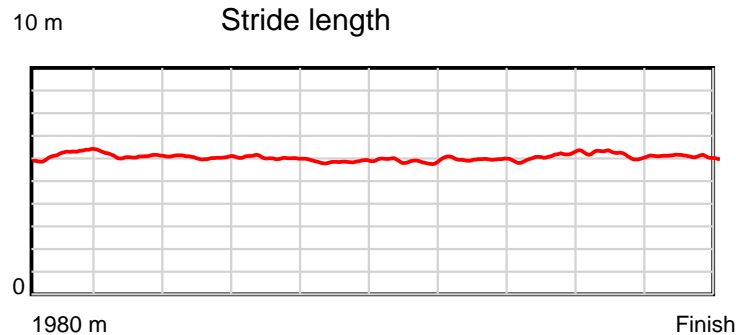

Race Results

January 21, 2022, Race 5, FAHEY FENCE HIRE MOBILE PACE, Distance 1980m, Addington - Survey 1980m

Result	TAB no.	Horse (Barrier)	1980 to	1800m to	1600m to	1400m to	1200m to	1000m to	800m to	600m to	400m to	200m to	Total or	Margin
6th	6	Fire Fox (5)	1800m	1600m	1400m	1200m	1000m	800m	600m	400m	200m	WP	Average	
		Position in running (margin)	-	6(3.3)	7(7.7)	7(11.3)	7(8.5)	6(7.3)	5(4.8)	4(2.9)	4(3.0)	4(4.2)		8.30
		Sectional time (s)	11.63	14.64	14.95	15.23	16.02	15.96	15.40	14.54	13.81	14.17		
		Cumulative time (s)	146.35	134.72	120.08	105.13	89.90	73.88	57.92	42.52	27.98	14.17	2:26.35	
		Speed (m/s)	15.48	13.66	13.38	13.13	12.48	12.53	12.99	13.76	14.48	14.11	13.53	
		Stride length (m)	6.20	6.02	6.02	6.03	5.82	5.80	5.95	6.01	6.09	6.01	5.99	
		Stride duration (s)	0.409	0.441	0.450	0.459	0.466	0.463	0.458	0.437	0.421	0.426	0.443	
		Stride efficiency (%)	60.13	56.61	56.58	56.91	52.91	52.51	55.37	56.39	57.96	56.37	56.08	
		Stride count	29.02	33.23	33.24	33.14	34.37	34.50	33.60	33.29	32.84	33.30	330.53	

Note: Horizontal distance axis grid lines are 200m furlongs.

Disclaimer.

HRNZ and NZMTC and Thoroughbred Ratings Pty Ltd accepts no responsibility for the completeness or accuracy of any of the information contained herein, and makes no representations about its suitability for any particular purpose. Users should make their own judgements about those matters and/or seek independent advice. You assume all risks associated with use of the data provided on this page.