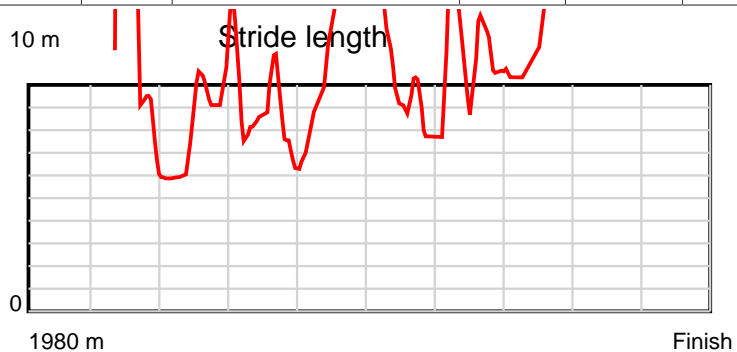

Race Results

January 21, 2022, Race 5, FAHEY FENCE HIRE MOBILE PACE, Distance 1980m, Addington - Survey 1980m

Result	TAB no.	Horse (Barrier)	1980 to	1800m to	1600m to	1400m to	1200m to	1000m to	800m to	600m to	400m to	200m to	Total or	Margin
8th	8	High Flying Ha... (7)	1800m	1600m	1400m	1200m	1000m	800m	600m	400m	200m	WP	Average	
		Position in running (margin)	-	2(0.9)	8(8.2)	8(13.0)	8(10.0)	8(9.4)	7(7.2)	6(5.0)	6(4.6)	7(6.2)		14.10
		Sectional time (s)	11.33	15.12	15.15	15.18	16.14	16.02	15.32	14.46	13.88	14.80		
		Cumulative time (s)	147.40	136.07	120.95	105.80	90.62	74.48	58.46	43.14	28.68	14.80	2:27.40	
		Speed (m/s)	15.89	13.23	13.20	13.18	12.39	12.48	13.05	13.83	14.41	13.51	13.43	
		Stride length (m)	42.92	9.99	7.44	6.86	9.72	7.59	8.16	17.93	22.16	14.99	10.69	
		Stride duration (s)	2.735	0.756	0.563	0.521	0.784	0.607	0.625	1.297	1.538	1.109	0.796	
		Stride efficiency (%)	2878.70	156.05	86.40	73.64	147.60	89.91	104.02	502.61	767.13	350.93	178.57	
		Stride count	4.19	20.01	26.90	29.13	20.58	26.37	24.51	11.15	9.03	13.35	185.22	

Note: Horizontal distance axis grid lines are 200m furlongs.

Disclaimer.

HRNZ and NZMTC and Thoroughbred Ratings Pty Ltd accepts no responsibility for the completeness or accuracy of any of the information contained herein, and makes no representations about its suitability for any particular purpose. Users should make their own judgements about those matters and/or seek independent advice. You assume all risks associated with use of the data provided on this page.