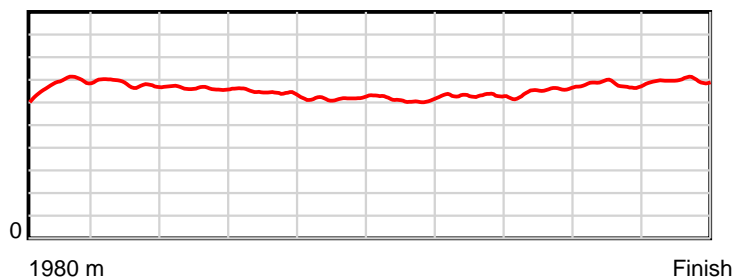

Race Results

January 21, 2022, Race 5, FAHEY FENCE HIRE MOBILE PACE, Distance 1980m, Addington - Survey 1980m

Result	TAB no.	Horse (Barrier)	1980 to	1800m to	1600m to	1400m to	1200m to	1000m to	800m to	600m to	400m to	200m to	Total or	Margin
3rd	1	Luella (1)	1800m	1600m	1400m	1200m	1000m	800m	600m	400m	200m	WP	Average	
		Position in running (margin)	-	7(3.6)	4(4.8)	4(5.7)	4(5.6)	5(6.0)	6(6.0)	7(5.9)	7(6.1)	6(6.1)		6.40
		Sectional time (s)	11.86	14.11	14.51	15.66	16.29	16.38	15.69	14.56	13.60	13.34		
		Cumulative time (s)	146.00	134.14	120.03	105.52	89.86	73.57	57.19	41.50	26.94	13.34	2:26.00	
		Speed (m/s)	15.18	14.17	13.78	12.77	12.28	12.21	12.75	13.74	14.71	14.99	13.56	
		Stride length (m)	6.82	6.76	6.67	6.39	6.16	6.08	6.30	6.44	6.82	6.95	6.52	
		Stride duration (s)	0.448	0.477	0.484	0.500	0.502	0.498	0.494	0.469	0.464	0.463	0.481	
		Stride efficiency (%)	72.73	71.46	69.46	63.81	59.37	57.68	62.02	64.89	72.67	75.39	66.50	
		Stride count	26.38	29.57	30.00	31.30	32.45	32.92	31.75	31.04	29.33	28.79	303.53	

10 m Stride length