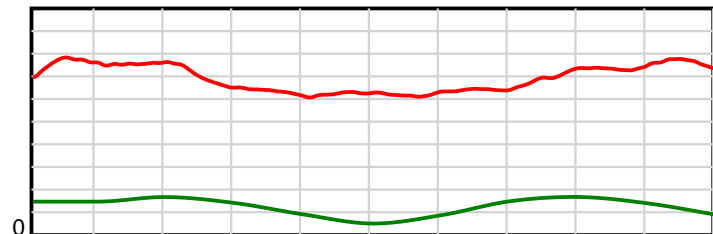

10 m Stride length

1980 m Finish

0.6 s Stride duration

1980 m Finish

20 m/sec Speed

1980 m Finish

100 % Stride efficiency

1980 m Finish