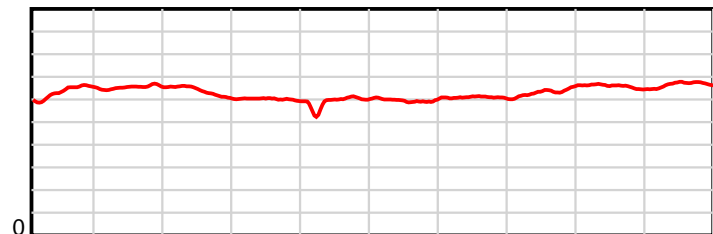

10 m Stride length

1980 m Finish

0.6 s Stride duration

1980 m Finish

20 m/sec Speed

1980 m Finish

100 % Stride efficiency

1980 m Finish