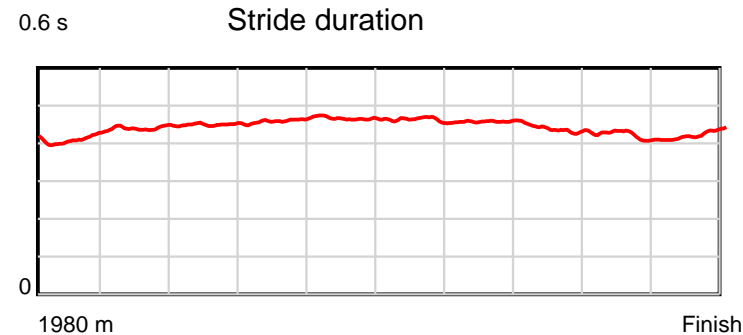

Race Results

January 21, 2022, Race 5, FAHEY FENCE HIRE MOBILE PACE, Distance 1980m, Addington - Survey 1980m

Result	TAB no.	Horse (Barrier)	1980 to	1800m to	1600m to	1400m to	1200m to	1000m to	800m to	600m to	400m to	200m to	Total or	Margin
6th	6	Fire Fox (5)	1800m	1600m	1400m	1200m	1000m	800m	600m	400m	200m	WP	Average	
		Position in running (margin)	-	6(3.3)	7(7.7)	7(11.3)	7(8.5)	6(7.3)	5(4.8)	4(2.9)	4(3.0)	4(4.2)		8.30
		Sectional time (s)	11.63	14.64	14.95	15.23	16.02	15.96	15.40	14.54	13.81	14.17		
		Cumulative time (s)	146.35	134.72	120.08	105.13	89.90	73.88	57.92	42.52	27.98	14.17	2:26.35	
		Speed (m/s)	15.48	13.66	13.38	13.13	12.48	12.53	12.99	13.76	14.48	14.11	13.53	
		Stride length (m)	6.20	6.02	6.02	6.03	5.82	5.80	5.95	6.01	6.09	6.01	5.99	
		Stride duration (s)	0.409	0.441	0.450	0.459	0.466	0.463	0.458	0.437	0.421	0.426	0.443	
		Stride efficiency (%)	60.13	56.61	56.58	56.91	52.91	52.51	55.37	56.39	57.96	56.37	56.08	
		Stride count	29.02	33.23	33.24	33.14	34.37	34.50	33.60	33.29	32.84	33.30	330.53	

Note: Horizontal distance axis grid lines are 200m furlongs.

Disclaimer.

HRNZ and NZMTC and Thoroughbred Ratings Pty Ltd accepts no responsibility for the completeness or accuracy of any of the information contained herein, and makes no representations about its suitability for any particular purpose. Users should make their own judgements about those matters and/or seek independent advice. You assume all risks associated with use of the data provided on this page.