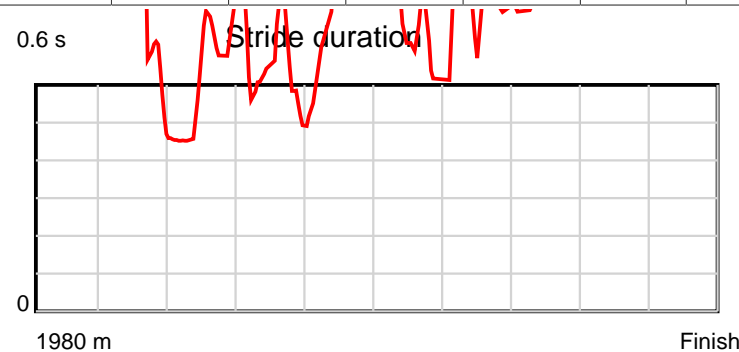

Race Results

January 21, 2022, Race 5, FAHEY FENCE HIRE MOBILE PACE, Distance 1980m, Addington - Survey 1980m

Result	TAB no.	Horse (Barrier)	1980 to	1800m to	1600m to	1400m to	1200m to	1000m to	800m to	600m to	400m to	200m to	Total or	Margin
8th	8	High Flying Ha... (7)	1800m	1600m	1400m	1200m	1000m	800m	600m	400m	200m	WP	Average	
		Position in running (margin)	-	2(0.9)	8(8.2)	8(13.0)	8(10.0)	8(9.4)	7(7.2)	6(5.0)	6(4.6)	7(6.2)		14.10
		Sectional time (s)	11.33	15.12	15.15	15.18	16.14	16.02	15.32	14.46	13.88	14.80		
		Cumulative time (s)	147.40	136.07	120.95	105.80	90.62	74.48	58.46	43.14	28.68	14.80	2:27.40	
		Speed (m/s)	15.89	13.23	13.20	13.18	12.39	12.48	13.05	13.83	14.41	13.51	13.43	
		Stride length (m)	42.92	9.99	7.44	6.86	9.72	7.59	8.16	17.93	22.16	14.99	10.69	
		Stride duration (s)	2.735	0.756	0.563	0.521	0.784	0.607	0.625	1.297	1.538	1.109	0.796	
		Stride efficiency (%)	2878.70	156.05	86.40	73.64	147.60	89.91	104.02	502.61	767.13	350.93	178.57	
		Stride count	4.19	20.01	26.90	29.13	20.58	26.37	24.51	11.15	9.03	13.35	185.22	

Note: Horizontal distance axis grid lines are 200m furlongs.

Disclaimer.

HRNZ and NZMTC and Thoroughbred Ratings Pty Ltd accepts no responsibility for the completeness or accuracy of any of the information contained herein, and makes no representations about its suitability for any particular purpose. Users should make their own judgements about those matters and/or seek independent advice. You assume all risks associated with use of the data provided on this page.