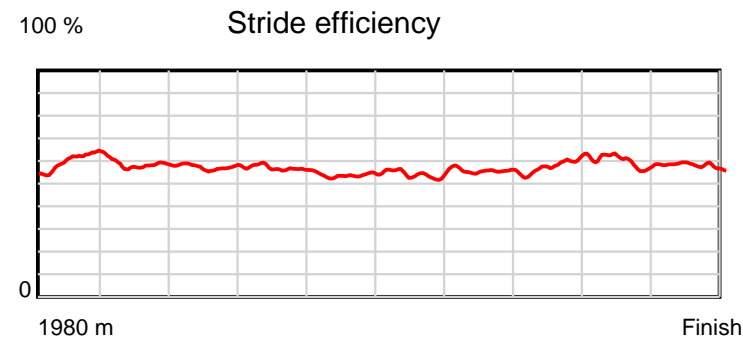

Race Results

January 21, 2022, Race 5, FAHEY FENCE HIRE MOBILE PACE, Distance 1980m, Addington - Survey 1980m

Result	TAB no.	Horse (Barrier)	1980 to	1800m to	1600m to	1400m to	1200m to	1000m to	800m to	600m to	400m to	200m to	Total or	Margin
6th	6	Fire Fox (5)	1800m	1600m	1400m	1200m	1000m	800m	600m	400m	200m	WP	Average	
		Position in running (margin)	-	6(3.3)	7(7.7)	7(11.3)	7(8.5)	6(7.3)	5(4.8)	4(2.9)	4(3.0)	4(4.2)		8.30
		Sectional time (s)	11.63	14.64	14.95	15.23	16.02	15.96	15.40	14.54	13.81	14.17		
		Cumulative time (s)	146.35	134.72	120.08	105.13	89.90	73.88	57.92	42.52	27.98	14.17	2:26.35	
		Speed (m/s)	15.48	13.66	13.38	13.13	12.48	12.53	12.99	13.76	14.48	14.11	13.53	
		Stride length (m)	6.20	6.02	6.02	6.03	5.82	5.80	5.95	6.01	6.09	6.01	5.99	
		Stride duration (s)	0.409	0.441	0.450	0.459	0.466	0.463	0.458	0.437	0.421	0.426	0.443	
		Stride efficiency (%)	60.13	56.61	56.58	56.91	52.91	52.51	55.37	56.39	57.96	56.37	56.08	
		Stride count	29.02	33.23	33.24	33.14	34.37	34.50	33.60	33.29	32.84	33.30	330.53	

Note: Horizontal distance axis grid lines are 200m furlongs.

Disclaimer.

HRNZ and NZMTC and Thoroughbred Ratings Pty Ltd accepts no responsibility for the completeness or accuracy of any of the information contained herein, and makes no representations about its suitability for any particular purpose. Users should make their own judgements about those matters and/or seek independent advice. You assume all risks associated with use of the data provided on this page.