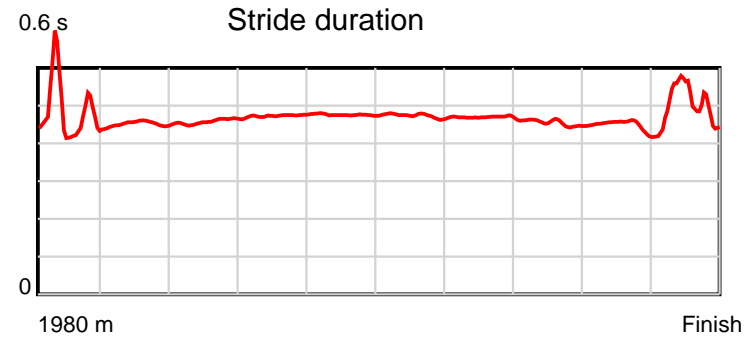

Race Results

January 21, 2022, Race 5, FAHEY FENCE HIRE MOBILE PACE, Distance 1980m, Addington - Survey 1980m

Result	TAB no.	Horse (Barrier)	1980 to	1800m to	1600m to	1400m to	1200m to	1000m to	800m to	600m to	400m to	200m to	Total or	Margin
2nd	7	Terror Maria (6)	1800m	1600m	1400m	1200m	1000m	800m	600m	400m	200m	WP	Average	
		Position in running (margin)	-	1(0.0)	2(0.5)	2(2.1)	2(2.0)	2(1.7)	2(2.1)	3(2.0)	3(1.9)	2(1.5)		1.10
		Sectional time (s)	11.31	14.00	14.62	15.66	16.18	16.44	15.69	14.51	13.53	13.12		
		Cumulative time (s)	145.06	133.75	119.75	105.13	89.47	73.29	56.85	41.16	26.65	13.12	2:25.06	
		Speed (m/s)	15.92	14.29	13.68	12.77	12.36	12.17	12.75	13.78	14.78	15.24	13.65	
		Stride length (m)	7.02	6.46	6.27	6.05	5.88	5.76	5.98	6.26	6.59	7.08	6.30	
		Stride duration (s)	0.442	0.452	0.458	0.474	0.476	0.473	0.469	0.454	0.446	0.464	0.461	
		Stride efficiency (%)	77.01	65.15	61.39	57.17	54.00	51.78	55.82	61.20	67.92	78.25	61.98	
		Stride count	25.64	30.98	31.91	33.07	34.02	34.74	33.46	31.96	30.34	28.26	314.38	

Note: Horizontal distance axis grid lines are 200m furlongs.

Disclaimer.

HRNZ and NZMTC and Thoroughbred Ratings Pty Ltd accepts no responsibility for the completeness or accuracy of any of the information contained herein, and makes no representations about its suitability for any particular purpose. Users should make their own judgements about those matters and/or seek independent advice. You assume all risks associated with use of the data provided on this page.