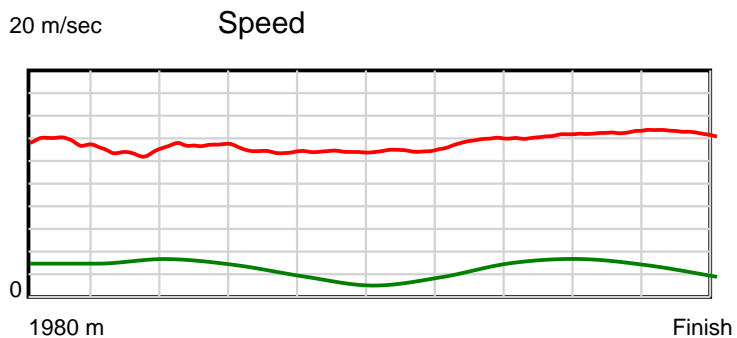

Race Results

August 08, 2021, Race 3, DOWNBYTHESEASIDE AT WOODLANDS MOBILE PACE, Distance 1980m, Addington - Survey 1980m

Result	TAB no.	Horse (Barrier)	1980 to	1800m to	1600m to	1400m to	1200m to	1000m to	800m to	600m to	400m to	200m to	Total or	Margin
4th	3	Kowhai Shadow (3)	1800m	1600m	1400m	1200m	1000m	800m	600m	400m	200m	WP	Average	
		Position in running (margin)	-	6(6.6)	6(9.3)	6(7.5)	3(4.0)	3(3.9)	3(2.7)	2(2.2)	2(0.0)	2(1.7)		2.60
		Sectional time (s)	13.48	16.03	15.16	15.56	15.87	15.77	14.54	14.37	13.94	13.82		
		Cumulative time (s)	148.54	135.06	119.03	103.87	88.31	72.44	56.67	42.13	27.76	13.82	2:28.54	
		Speed (m/s)	13.35	12.48	13.19	12.85	12.60	12.68	13.76	13.92	14.35	14.47	13.33	
		Stride length (m)	6.10	5.77	6.09	6.09	5.98	5.91	6.12	6.12	6.27	6.42	6.08	
		Stride duration (s)	0.444	0.462	0.462	0.474	0.474	0.466	0.445	0.439	0.437	0.443	0.456	
		Stride efficiency (%)	58.12	52.00	57.94	57.99	55.84	54.53	58.48	58.45	61.52	64.36	57.79	
		Stride count	29.51	34.67	32.85	32.83	33.46	33.86	32.69	32.70	31.87	31.16	325.60	

Note: Horizontal distance axis grid lines are 200m furlongs.

Disclaimer.

HRNZ and NZMTC and Thoroughbred Ratings Pty Ltd accepts no responsibility for the completeness or accuracy of any of the information contained herein, and makes no representations about its suitability for any particular purpose. Users should make their own judgements about those matters and/or seek independent advice. You assume all risks associated with use of the data provided on this page.