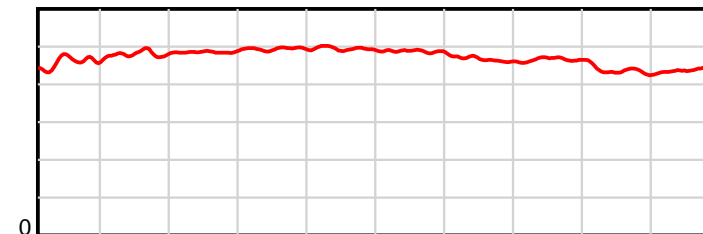

10 m Stride length

1980 m Finish

0.6 s Stride duration

1980 m Finish

20 m/sec Speed

1980 m Finish

100 % Stride efficiency

1980 m Finish