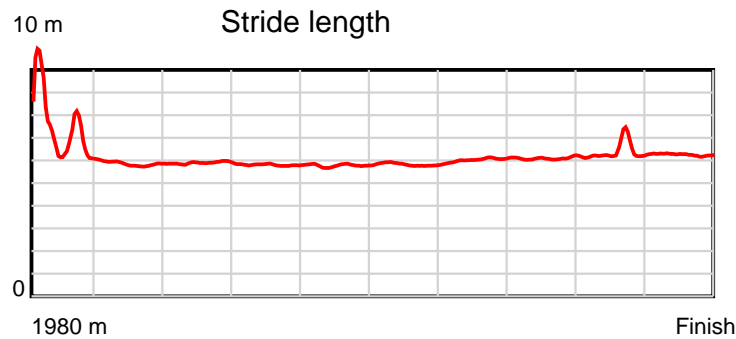

Race Results

August 08, 2021, Race 3, DOWNBYTHESEASIDE AT WOODLANDS MOBILE PACE, Distance 1980m, Addington - Survey 1980m

Result	TAB no.	Horse (Barrier)	1980 to	1800m to	1600m to	1400m to	1200m to	1000m to	800m to	600m to	400m to	200m to	Total or	Margin
6th	4	Dismara (4)	1800m	1600m	1400m	1200m	1000m	800m	600m	400m	200m	WP	Average	
		Position in running (margin)	-	2(2.3)	3(2.9)	3(3.9)	4(4.0)	4(5.0)	4(4.2)	4(3.8)	4(2.4)	5(4.0)		4.10
		Sectional time (s)	12.66	15.69	15.62	16.17	16.06	15.82	14.56	14.50	13.91	13.83		
		Cumulative time (s)	148.82	136.16	120.47	104.85	88.68	72.62	56.80	42.24	27.74	13.83	2:28.82	
		Speed (m/s)	14.22	12.75	12.80	12.37	12.45	12.64	13.74	13.79	14.38	14.46	13.30	
		Stride length (m)	6.62	5.82	5.92	5.83	5.85	5.83	6.09	6.08	6.36	6.24	6.05	
		Stride duration (s)	0.459	0.457	0.462	0.472	0.470	0.461	0.443	0.441	0.443	0.432	0.455	
		Stride efficiency (%)	68.43	52.95	54.76	53.16	53.48	53.09	57.95	57.69	63.29	60.85	57.16	
		Stride count	27.20	34.36	33.79	34.29	34.19	34.31	32.84	32.92	31.43	32.05	327.38	

Note: Horizontal distance axis grid lines are 200m furlongs.

Disclaimer.

HRNZ and NZMTC and Thoroughbred Ratings Pty Ltd accepts no responsibility for the completeness or accuracy of any of the information contained herein, and makes no representations about its suitability for any particular purpose. Users should make their own judgements about those matters and/or seek independent advice. You assume all risks associated with use of the data provided on this page.