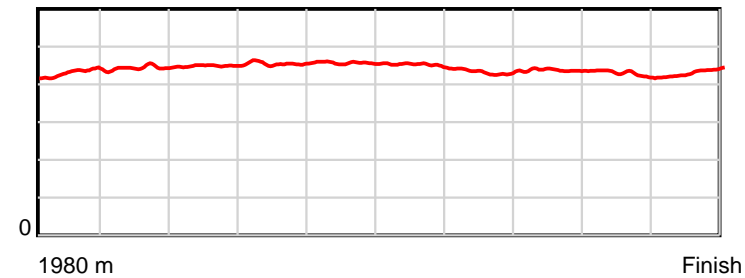

10 m Stride length

0.6 s Stride duration

20 m/sec Speed

100 % Stride efficiency

Note: Horizontal distance axis grid lines are 200m furlongs.

Disclaimer.

HRNZ and NZMTC and Thoroughbred Ratings Pty Ltd accepts no responsibility for the completeness or accuracy of any of the information contained herein, and makes no representations about its suitability for any particular purpose. Users should make their own judgements about those matters and/or seek independent advice. You assume all risks associated with use of the data provided on this page.