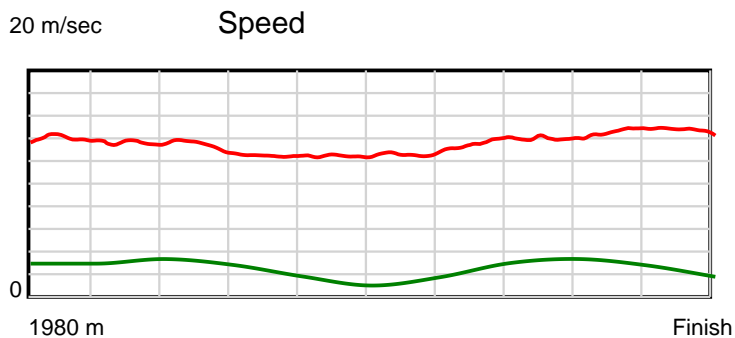

Race Results

August 08, 2021, Race 3, DOWNBYTHESEASIDE AT WOODLANDS MOBILE PACE, Distance 1980m, Addington - Survey 1980m

Result	TAB no.	Horse (Barrier)	1980 to	1800m to	1600m to	1400m to	1200m to	1000m to	800m to	600m to	400m to	200m to	Total or	Margin
1st	2	Bossmaro (2)	1800m	1600m	1400m	1200m	1000m	800m	600m	400m	200m	WP	Average	
		Position in running (margin)	-	3(3.8)	2(1.3)	1(0.0)	1(0.0)	1(0.0)	1(0.0)	1(0.0)	1(0.0)	1(0.0)		0.00
		Sectional time (s)	12.88	15.18	15.24	16.14	15.89	15.96	14.62	14.73	13.65	13.79		
		Cumulative time (s)	148.08	135.20	120.02	104.78	88.64	72.75	56.79	42.17	27.44	13.79	2:28.08	
		Speed (m/s)	13.97	13.18	13.12	12.39	12.59	12.53	13.68	13.58	14.65	14.50	13.37	
		Stride length (m)	6.84	6.58	6.93	6.95	7.00	6.75	7.45	6.99	6.98	7.40	6.98	
		Stride duration (s)	0.484	0.499	0.528	0.561	0.556	0.539	0.545	0.515	0.477	0.510	0.522	
		Stride efficiency (%)	73.10	67.57	75.04	75.48	76.57	71.14	86.81	76.45	76.16	85.56	76.13	
		Stride count	26.32	30.41	28.86	28.78	28.57	29.64	26.83	28.59	28.65	27.03	283.68	

Note: Horizontal distance axis grid lines are 200m furlongs.

Disclaimer.

HRNZ and NZMTC and Thoroughbred Ratings Pty Ltd accepts no responsibility for the completeness or accuracy of any of the information contained herein, and makes no representations about its suitability for any particular purpose. Users should make their own judgements about those matters and/or seek independent advice. You assume all risks associated with use of the data provided on this page.