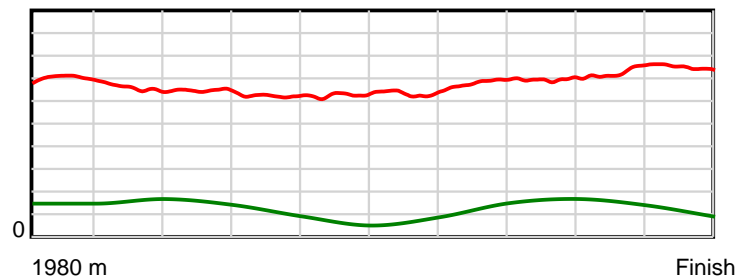

10 m Stride length

0.6 s Stride duration

20 m/sec Speed

100 % Stride efficiency

Note: Horizontal distance axis grid lines are 200m furlongs.

Disclaimer.

HRNZ and NZMTC and Thoroughbred Ratings Pty Ltd accepts no responsibility for the completeness or accuracy of any of the information contained herein, and makes no representations about its suitability for any particular purpose. Users should make their own judgements about those matters and/or seek independent advice. You assume all risks associated with use of the data provided on this page.