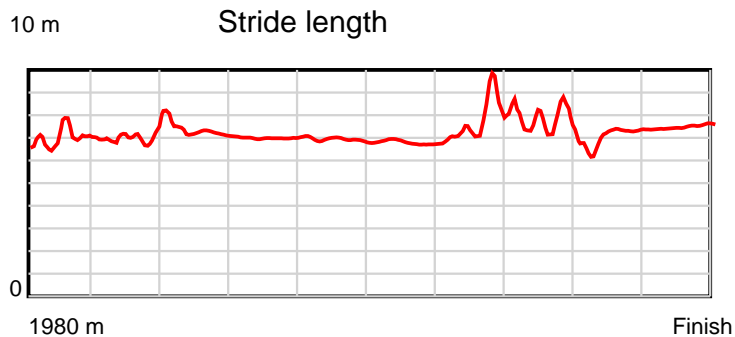

Race Results

August 08, 2021, Race 3, DOWNBYTHESEASIDE AT WOODLANDS MOBILE PACE, Distance 1980m, Addington - Survey 1980m

Result	TAB no.	Horse (Barrier)	1980 to	1800m to	1600m to	1400m to	1200m to	1000m to	800m to	600m to	400m to	200m to	Total or	Margin
1st	2	Bossmaro (2)	1800m	1600m	1400m	1200m	1000m	800m	600m	400m	200m	WP	Average	
		Position in running (margin)	-	3(3.8)	2(1.3)	1(0.0)	1(0.0)	1(0.0)	1(0.0)	1(0.0)	1(0.0)	1(0.0)		0.00
		Sectional time (s)	12.88	15.18	15.24	16.14	15.89	15.96	14.62	14.73	13.65	13.79		
		Cumulative time (s)	148.08	135.20	120.02	104.78	88.64	72.75	56.79	42.17	27.44	13.79	2:28.08	
		Speed (m/s)	13.97	13.18	13.12	12.39	12.59	12.53	13.68	13.58	14.65	14.50	13.37	
		Stride length (m)	6.84	6.58	6.93	6.95	7.00	6.75	7.45	6.99	6.98	7.40	6.98	
		Stride duration (s)	0.484	0.499	0.528	0.561	0.556	0.539	0.545	0.515	0.477	0.510	0.522	
		Stride efficiency (%)	73.10	67.57	75.04	75.48	76.57	71.14	86.81	76.45	76.16	85.56	76.13	
		Stride count	26.32	30.41	28.86	28.78	28.57	29.64	26.83	28.59	28.65	27.03	283.68	

Note: Horizontal distance axis grid lines are 200m furlongs.

Disclaimer.

HRNZ and NZMTC and Thoroughbred Ratings Pty Ltd accepts no responsibility for the completeness or accuracy of any of the information contained herein, and makes no representations about its suitability for any particular purpose. Users should make their own judgements about those matters and/or seek independent advice. You assume all risks associated with use of the data provided on this page.