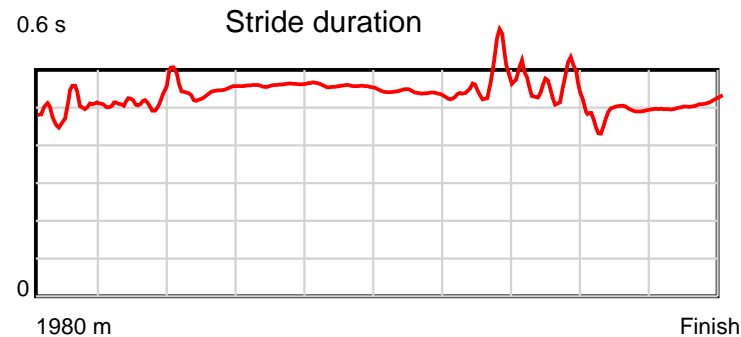

Race Results

August 08, 2021, Race 3, DOWNBYTHESEASIDE AT WOODLANDS MOBILE PACE, Distance 1980m, Addington - Survey 1980m

Result	TAB no.	Horse (Barrier)	1980 to	1800m to	1600m to	1400m to	1200m to	1000m to	800m to	600m to	400m to	200m to	Total or	Margin
1st	2	Bossmaro (2)	1800m	1600m	1400m	1200m	1000m	800m	600m	400m	200m	WP	Average	
		Position in running (margin)	-	3(3.8)	2(1.3)	1(0.0)	1(0.0)	1(0.0)	1(0.0)	1(0.0)	1(0.0)	1(0.0)		0.00
		Sectional time (s)	12.88	15.18	15.24	16.14	15.89	15.96	14.62	14.73	13.65	13.79		
		Cumulative time (s)	148.08	135.20	120.02	104.78	88.64	72.75	56.79	42.17	27.44	13.79	2:28.08	
		Speed (m/s)	13.97	13.18	13.12	12.39	12.59	12.53	13.68	13.58	14.65	14.50	13.37	
		Stride length (m)	6.84	6.58	6.93	6.95	7.00	6.75	7.45	6.99	6.98	7.40	6.98	
		Stride duration (s)	0.484	0.499	0.528	0.561	0.556	0.539	0.545	0.515	0.477	0.510	0.522	
		Stride efficiency (%)	73.10	67.57	75.04	75.48	76.57	71.14	86.81	76.45	76.16	85.56	76.13	
		Stride count	26.32	30.41	28.86	28.78	28.57	29.64	26.83	28.59	28.65	27.03	283.68	

Note: Horizontal distance axis grid lines are 200m furlongs.

Disclaimer.

HRNZ and NZMTC and Thoroughbred Ratings Pty Ltd accepts no responsibility for the completeness or accuracy of any of the information contained herein, and makes no representations about its suitability for any particular purpose. Users should make their own judgements about those matters and/or seek independent advice. You assume all risks associated with use of the data provided on this page.