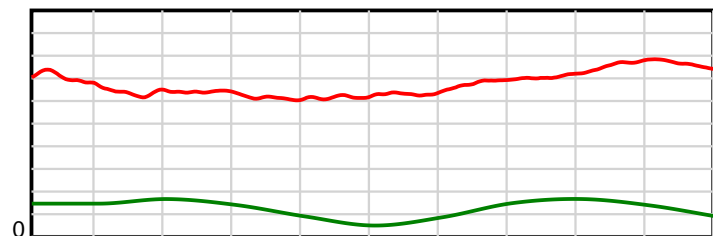

10 m Stride length

1980 m Finish

0.6 s Stride duration

1980 m Finish

20 m/sec Speed

1980 m Finish

100 % Stride efficiency

1980 m Finish