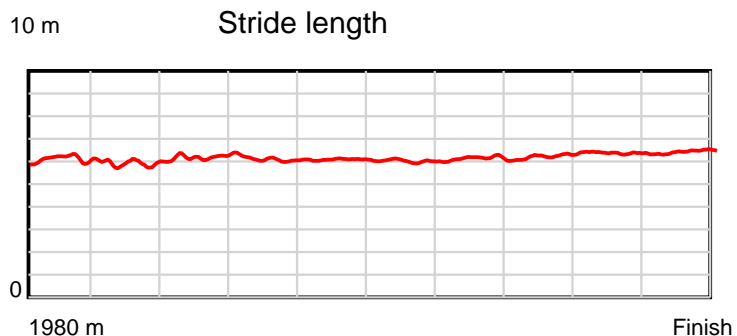

Race Results

August 08, 2021, Race 3, DOWNBYTHESEASIDE AT WOODLANDS MOBILE PACE, Distance 1980m, Addington - Survey 1980m

Result	TAB no.	Horse (Barrier)	1980 to	1800m to	1600m to	1400m to	1200m to	1000m to	800m to	600m to	400m to	200m to	Total or	Margin
4th	3	Kowhai Shadow (3)	1800m	1600m	1400m	1200m	1000m	800m	600m	400m	200m	WP	Average	
		Position in running (margin)	-	6(6.6)	6(9.3)	6(7.5)	3(4.0)	3(3.9)	3(2.7)	2(2.2)	2(0.0)	2(1.7)		2.60
		Sectional time (s)	13.48	16.03	15.16	15.56	15.87	15.77	14.54	14.37	13.94	13.82		
		Cumulative time (s)	148.54	135.06	119.03	103.87	88.31	72.44	56.67	42.13	27.76	13.82	2:28.54	
		Speed (m/s)	13.35	12.48	13.19	12.85	12.60	12.68	13.76	13.92	14.35	14.47	13.33	
		Stride length (m)	6.10	5.77	6.09	6.09	5.98	5.91	6.12	6.12	6.27	6.42	6.08	
		Stride duration (s)	0.444	0.462	0.462	0.474	0.474	0.466	0.445	0.439	0.437	0.443	0.456	
		Stride efficiency (%)	58.12	52.00	57.94	57.99	55.84	54.53	58.48	58.45	61.52	64.36	57.79	
		Stride count	29.51	34.67	32.85	32.83	33.46	33.86	32.69	32.70	31.87	31.16	325.60	

Note: Horizontal distance axis grid lines are 200m furlongs.

Disclaimer.

HRNZ and NZMTC and Thoroughbred Ratings Pty Ltd accepts no responsibility for the completeness or accuracy of any of the information contained herein, and makes no representations about its suitability for any particular purpose. Users should make their own judgements about those matters and/or seek independent advice. You assume all risks associated with use of the data provided on this page.