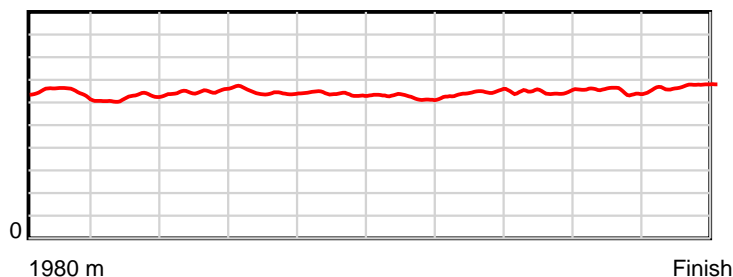

Race Results

August 08, 2021, Race 3, DOWNBYTHESEASIDE AT WOODLANDS MOBILE PACE, Distance 1980m, Addington - Survey 1980m

Result	TAB no.	Horse (Barrier)	1980 to	1800m to	1600m to	1400m to	1200m to	1000m to	800m to	600m to	400m to	200m to	Total or	Margin
3rd	8	Journo (8)	1800m	1600m	1400m	1200m	1000m	800m	600m	400m	200m	WP	Average	
		Position in running (margin)	-	7(8.2)	8(11.6)	7(9.5)	5(5.8)	5(5.7)	5(5.2)	5(4.1)	5(2.5)	4(3.6)		2.10
		Sectional time (s)	13.76	16.16	15.10	15.52	15.88	15.89	14.43	14.46	13.85	13.41		
		Cumulative time (s)	148.46	134.70	118.54	103.44	87.92	72.04	56.15	41.72	27.26	13.41	2:28.46	
		Speed (m/s)	13.08	12.38	13.25	12.89	12.59	12.59	13.86	13.83	14.44	14.91	13.34	
		Stride length (m)	6.48	6.11	6.44	6.50	6.33	6.18	6.45	6.36	6.46	6.79	6.40	
		Stride duration (s)	0.483	0.494	0.486	0.504	0.503	0.491	0.466	0.460	0.447	0.455	0.480	
		Stride efficiency (%)	65.54	58.32	64.84	65.97	62.69	59.76	65.05	63.26	65.15	72.03	64.10	
		Stride count	27.79	32.74	31.05	30.78	31.58	32.34	31.00	31.43	30.97	29.46	309.14	

10 m Stride length