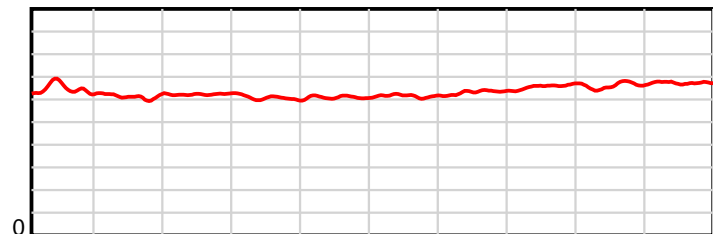

Race Results

August 08, 2021, Race 3, DOWNBYTHESEASIDE AT WOODLANDS MOBILE PACE, Distance 1980m, Addington - Survey 1980m

Result	TAB no.	Horse (Barrier)	1980 to	1800m to	1600m to	1400m to	1200m to	1000m to	800m to	600m to	400m to	200m to	Total or	Margin
2nd	5	Kiwi X Factor (5)	1800m	1600m	1400m	1200m	1000m	800m	600m	400m	200m	WP	Average	
		Position in running (margin)	-	4(4.6)	5(6.9)	5(7.3)	7(8.0)	8(9.2)	8(8.4)	8(8.5)	8(5.9)	7(4.9)		1.50
		Sectional time (s)	13.01	15.97	15.55	16.25	16.10	15.82	14.64	14.30	13.49	13.23		
		Cumulative time (s)	148.36	135.35	119.38	103.83	87.58	71.48	55.66	41.02	26.72	13.23	2:28.36	
		Speed (m/s)	13.83	12.52	12.86	12.31	12.42	12.64	13.66	13.99	14.83	15.12	13.35	
		Stride length (m)	6.46	6.02	6.25	6.08	6.14	6.16	6.37	6.52	6.44	6.72	6.31	
		Stride duration (s)	0.461	0.481	0.486	0.494	0.495	0.487	0.466	0.466	0.434	0.444	0.473	
		Stride efficiency (%)	65.19	56.67	61.06	57.75	58.97	59.23	63.33	66.34	64.74	70.50	62.14	
		Stride count	27.87	33.21	31.99	32.90	32.56	32.49	31.42	30.69	31.07	29.78	313.98	

10 m Stride length

1980 m Finish