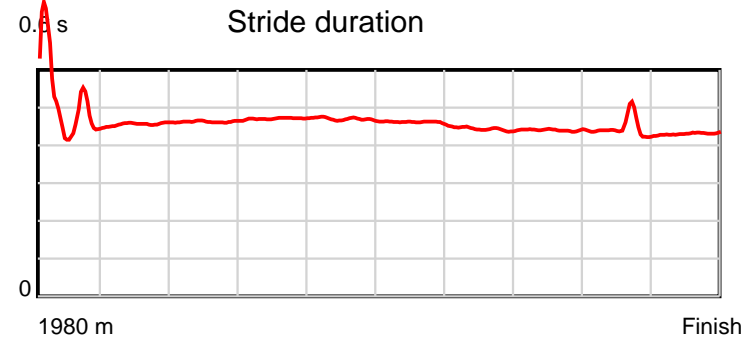

Race Results

August 08, 2021, Race 3, DOWNBYTHESEASIDE AT WOODLANDS MOBILE PACE, Distance 1980m, Addington - Survey 1980m

Result	TAB no.	Horse (Barrier)	1980 to	1800m to	1600m to	1400m to	1200m to	1000m to	800m to	600m to	400m to	200m to	Total or	Margin
6th	4	Dismara (4)	1800m	1600m	1400m	1200m	1000m	800m	600m	400m	200m	WP	Average	
		Position in running (margin)	-	2(2.3)	3(2.9)	3(3.9)	4(4.0)	4(5.0)	4(4.2)	4(3.8)	4(2.4)	5(4.0)		4.10
		Sectional time (s)	12.66	15.69	15.62	16.17	16.06	15.82	14.56	14.50	13.91	13.83		
		Cumulative time (s)	148.82	136.16	120.47	104.85	88.68	72.62	56.80	42.24	27.74	13.83	2:28.82	
		Speed (m/s)	14.22	12.75	12.80	12.37	12.45	12.64	13.74	13.79	14.38	14.46	13.30	
		Stride length (m)	6.62	5.82	5.92	5.83	5.85	5.83	6.09	6.08	6.36	6.24	6.05	
		Stride duration (s)	0.459	0.457	0.462	0.472	0.470	0.461	0.443	0.441	0.443	0.432	0.455	
		Stride efficiency (%)	68.43	52.95	54.76	53.16	53.48	53.09	57.95	57.69	63.29	60.85	57.16	
		Stride count	27.20	34.36	33.79	34.29	34.19	34.31	32.84	32.92	31.43	32.05	327.38	

Note: Horizontal distance axis grid lines are 200m furlongs.

Disclaimer.

HRNZ and NZMTC and Thoroughbred Ratings Pty Ltd accepts no responsibility for the completeness or accuracy of any of the information contained herein, and makes no representations about its suitability for any particular purpose. Users should make their own judgements about those matters and/or seek independent advice. You assume all risks associated with use of the data provided on this page.