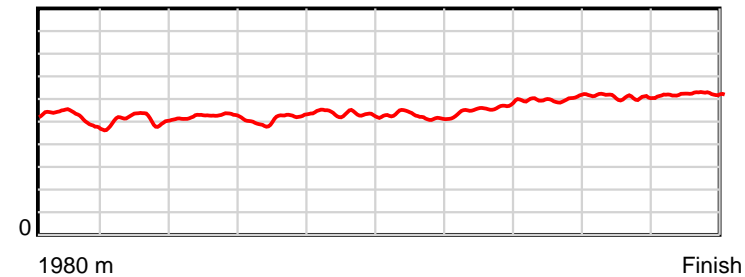

10 m Stride length

0.6 s Stride duration

20 m/sec Speed

100 % Stride efficiency

Note: Horizontal distance axis grid lines are 200m furlongs.

Disclaimer.

HRNZ and NZMTC and Thoroughbred Ratings Pty Ltd accepts no responsibility for the completeness or accuracy of any of the information contained herein, and makes no representations about its suitability for any particular purpose. Users should make their own judgements about those matters and/or seek independent advice. You assume all risks associated with use of the data provided on this page.