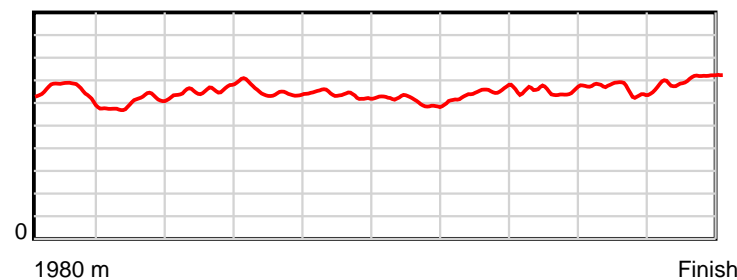

10 m Stride length

0.6 s Stride duration

20 m/sec Speed

100 % Stride efficiency

Note: Horizontal distance axis grid lines are 200m furlongs.

Disclaimer.

HRNZ and NZMTC and Thoroughbred Ratings Pty Ltd accepts no responsibility for the completeness or accuracy of any of the information contained herein, and makes no representations about its suitability for any particular purpose. Users should make their own judgements about those matters and/or seek independent advice. You assume all risks associated with use of the data provided on this page.