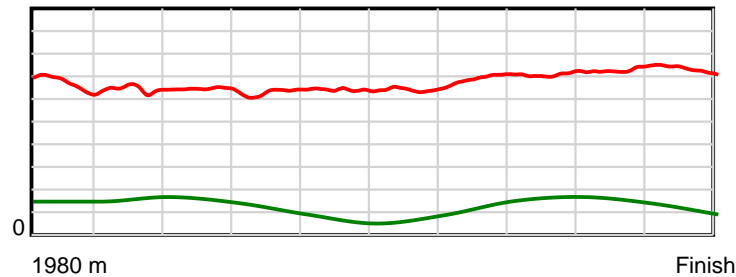

10 m Stride length

0.6 s Stride duration

20 m/sec Speed

100 % Stride efficiency

Note: Horizontal distance axis grid lines are 200m furlongs.

Disclaimer.

HRNZ and NZMTC and Thoroughbred Ratings Pty Ltd accepts no responsibility for the completeness or accuracy of any of the information contained herein, and makes no representations about its suitability for any particular purpose. Users should make their own judgements about those matters and/or seek independent advice. You assume all risks associated with use of the data provided on this page.