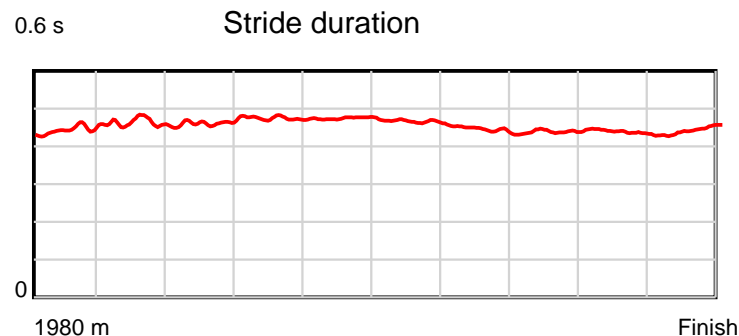

Race Results

August 08, 2021, Race 3, DOWNBYTHESEASIDE AT WOODLANDS MOBILE PACE, Distance 1980m, Addington - Survey 1980m

Result	TAB no.	Horse (Barrier)	1980 to	1800m to	1600m to	1400m to	1200m to	1000m to	800m to	600m to	400m to	200m to	Total or	Margin
4th	3	Kowhai Shadow (3)	1800m	1600m	1400m	1200m	1000m	800m	600m	400m	200m	WP	Average	
		Position in running (margin)	-	6(6.6)	6(9.3)	6(7.5)	3(4.0)	3(3.9)	3(2.7)	2(2.2)	2(0.0)	2(1.7)		2.60
		Sectional time (s)	13.48	16.03	15.16	15.56	15.87	15.77	14.54	14.37	13.94	13.82		
		Cumulative time (s)	148.54	135.06	119.03	103.87	88.31	72.44	56.67	42.13	27.76	13.82	2:28.54	
		Speed (m/s)	13.35	12.48	13.19	12.85	12.60	12.68	13.76	13.92	14.35	14.47	13.33	
		Stride length (m)	6.10	5.77	6.09	6.09	5.98	5.91	6.12	6.12	6.27	6.42	6.08	
		Stride duration (s)	0.444	0.462	0.462	0.474	0.474	0.466	0.445	0.439	0.437	0.443	0.456	
		Stride efficiency (%)	58.12	52.00	57.94	57.99	55.84	54.53	58.48	58.45	61.52	64.36	57.79	
		Stride count	29.51	34.67	32.85	32.83	33.46	33.86	32.69	32.70	31.87	31.16	325.60	

Note: Horizontal distance axis grid lines are 200m furlongs.

Disclaimer.

HRNZ and NZMTC and Thoroughbred Ratings Pty Ltd accepts no responsibility for the completeness or accuracy of any of the information contained herein, and makes no representations about its suitability for any particular purpose. Users should make their own judgements about those matters and/or seek independent advice. You assume all risks associated with use of the data provided on this page.