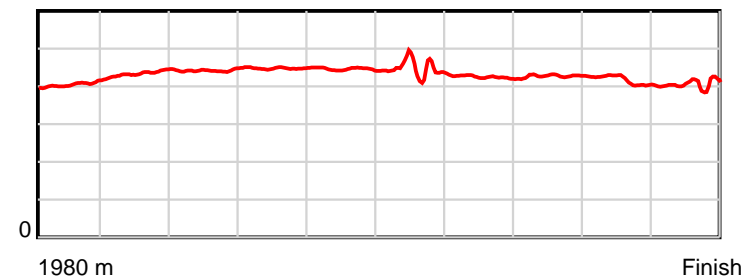

10 m Stride length

0.6 s Stride duration

20 m/sec Speed

100 % Stride efficiency

Note: Horizontal distance axis grid lines are 200m furlongs.

Disclaimer.

HRNZ and NZMTC and Thoroughbred Ratings Pty Ltd accepts no responsibility for the completeness or accuracy of any of the information contained herein, and makes no representations about its suitability for any particular purpose. Users should make their own judgements about those matters and/or seek independent advice. You assume all risks associated with use of the data provided on this page.