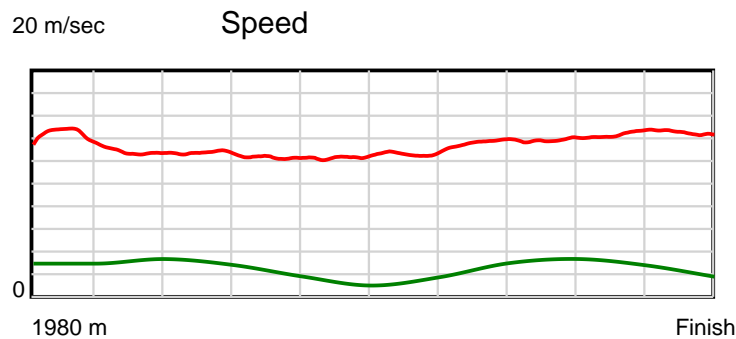

Race Results

August 08, 2021, Race 3, DOWNBYTHESEASIDE AT WOODLANDS MOBILE PACE, Distance 1980m, Addington - Survey 1980m

Result	TAB no.	Horse (Barrier)	1980 to	1800m to	1600m to	1400m to	1200m to	1000m to	800m to	600m to	400m to	200m to	Total or	Margin
6th	4	Dismara (4)	1800m	1600m	1400m	1200m	1000m	800m	600m	400m	200m	WP	Average	
		Position in running (margin)	-	2(2.3)	3(2.9)	3(3.9)	4(4.0)	4(5.0)	4(4.2)	4(3.8)	4(2.4)	5(4.0)		4.10
		Sectional time (s)	12.66	15.69	15.62	16.17	16.06	15.82	14.56	14.50	13.91	13.83		
		Cumulative time (s)	148.82	136.16	120.47	104.85	88.68	72.62	56.80	42.24	27.74	13.83	2:28.82	
		Speed (m/s)	14.22	12.75	12.80	12.37	12.45	12.64	13.74	13.79	14.38	14.46	13.30	
		Stride length (m)	6.62	5.82	5.92	5.83	5.85	5.83	6.09	6.08	6.36	6.24	6.05	
		Stride duration (s)	0.459	0.457	0.462	0.472	0.470	0.461	0.443	0.441	0.443	0.432	0.455	
		Stride efficiency (%)	68.43	52.95	54.76	53.16	53.48	53.09	57.95	57.69	63.29	60.85	57.16	
		Stride count	27.20	34.36	33.79	34.29	34.19	34.31	32.84	32.92	31.43	32.05	327.38	

Note: Horizontal distance axis grid lines are 200m furlongs.

Disclaimer.

HRNZ and NZMTC and Thoroughbred Ratings Pty Ltd accepts no responsibility for the completeness or accuracy of any of the information contained herein, and makes no representations about its suitability for any particular purpose. Users should make their own judgements about those matters and/or seek independent advice. You assume all risks associated with use of the data provided on this page.