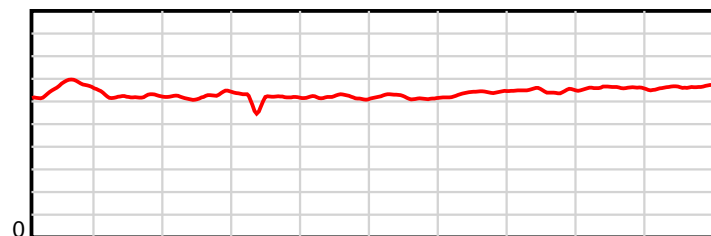

Race Results

August 08, 2021, Race 3, DOWNBYTHESEASIDE AT WOODLANDS MOBILE PACE, Distance 1980m, Addington - Survey 1980m

Result	TAB no.	Horse (Barrier)	1980 to	1800m to	1600m to	1400m to	1200m to	1000m to	800m to	600m to	400m to	200m to	Total or	Margin
7th	6	Martin John (6)	1800m	1600m	1400m	1200m	1000m	800m	600m	400m	200m	WP	Average	
		Position in running (margin)	-	1(0.0)	1(0.0)	2(1.9)	2(1.5)	2(2.6)	2(1.9)	3(2.4)	3(0.8)	3(3.6)		4.50
		Sectional time (s)	12.31	15.59	15.78	16.08	16.07	15.85	14.71	14.46	14.12	13.92		
		Cumulative time (s)	148.89	136.58	120.99	105.21	89.13	73.06	57.21	42.50	28.04	13.92	2:28.89	
		Speed (m/s)	14.62	12.83	12.67	12.44	12.45	12.62	13.60	13.83	14.16	14.37	13.30	
		Stride length (m)	6.62	6.16	6.18	6.13	6.21	6.17	6.34	6.43	6.55	6.64	6.33	
		Stride duration (s)	0.450	0.480	0.488	0.492	0.499	0.489	0.466	0.465	0.462	0.462	0.476	
		Stride efficiency (%)	68.42	59.37	59.69	58.64	60.33	59.44	62.74	64.63	66.95	68.88	62.68	
		Stride count	27.20	32.45	32.36	32.65	32.19	32.43	31.56	31.10	30.56	30.12	312.62	

10 m Stride length

1980 m Finish