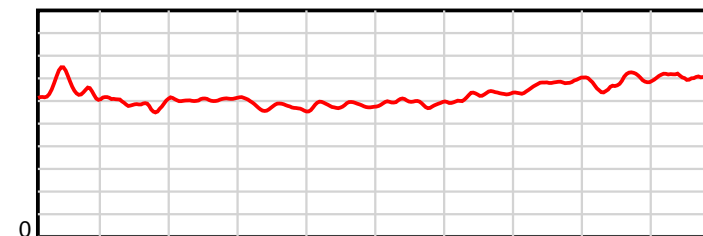

10 m Stride length

1980 m Finish

0.6 s Stride duration

1980 m Finish

20 m/sec Speed

1980 m Finish

100 % Stride efficiency

1980 m Finish