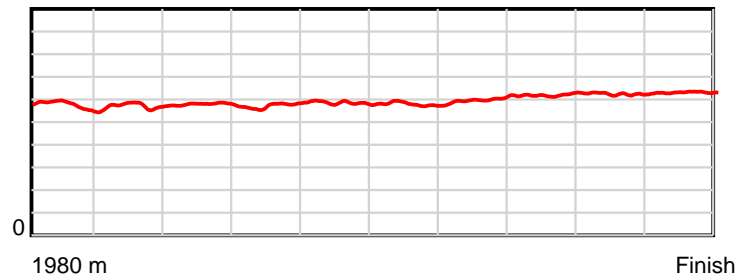

Race Results

August 08, 2021, Race 3, DOWNBYTHESEASIDE AT WOODLANDS MOBILE PACE, Distance 1980m, Addington - Survey 1980m

Result	TAB no.	Horse (Barrier)	1980 to	1800m to	1600m to	1400m to	1200m to	1000m to	800m to	600m to	400m to	200m to	Total or	Margin
8th	7	Kansas City Ji... (7)	1800m	1600m	1400m	1200m	1000m	800m	600m	400m	200m	WP	Average	
		Position in running (margin)	-	8(8.3)	7(9.4)	8(9.9)	8(8.1)	7(7.5)	7(7.0)	6(5.6)	7(5.0)	8(6.7)		5.80
		Sectional time (s)	13.65	15.78	15.53	15.84	15.80	15.88	14.37	14.63	13.94	13.71		
		Cumulative time (s)	149.13	135.48	119.70	104.17	88.33	72.53	56.65	42.28	27.65	13.71	2:29.13	
		Speed (m/s)	13.19	12.67	12.88	12.63	12.66	12.59	13.92	13.67	14.35	14.59	13.28	
		Stride length (m)	5.76	5.62	5.78	5.74	5.78	5.69	6.03	5.98	6.13	6.31	5.88	
		Stride duration (s)	0.432	0.443	0.449	0.455	0.457	0.452	0.433	0.437	0.428	0.433	0.443	
		Stride efficiency (%)	51.77	49.28	52.20	51.55	52.24	50.51	56.74	55.80	58.81	62.30	53.94	
		Stride count	31.27	35.61	34.60	34.82	34.59	35.18	33.19	33.47	32.60	31.67	337.00	

10 m Stride length