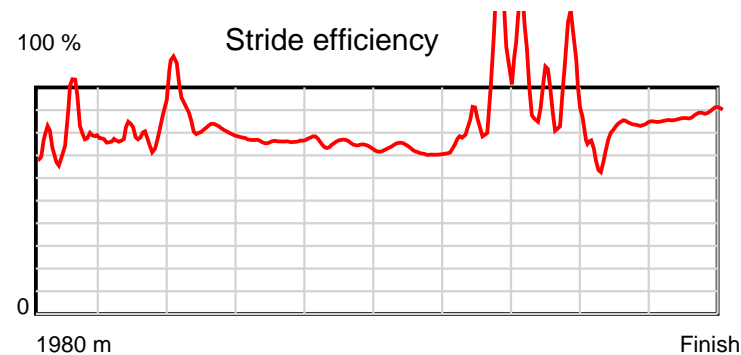

Race Results

August 08, 2021, Race 3, DOWNBYTHESEASIDE AT WOODLANDS MOBILE PACE, Distance 1980m, Addington - Survey 1980m

Result	TAB no.	Horse (Barrier)	1980 to	1800m to	1600m to	1400m to	1200m to	1000m to	800m to	600m to	400m to	200m to	Total or	Margin
1st	2	Bossmaro (2)	1800m	1600m	1400m	1200m	1000m	800m	600m	400m	200m	WP	Average	
		Position in running (margin)	-	3(3.8)	2(1.3)	1(0.0)	1(0.0)	1(0.0)	1(0.0)	1(0.0)	1(0.0)	1(0.0)		0.00
		Sectional time (s)	12.88	15.18	15.24	16.14	15.89	15.96	14.62	14.73	13.65	13.79		
		Cumulative time (s)	148.08	135.20	120.02	104.78	88.64	72.75	56.79	42.17	27.44	13.79	2:28.08	
		Speed (m/s)	13.97	13.18	13.12	12.39	12.59	12.53	13.68	13.58	14.65	14.50	13.37	
		Stride length (m)	6.84	6.58	6.93	6.95	7.00	6.75	7.45	6.99	6.98	7.40	6.98	
		Stride duration (s)	0.484	0.499	0.528	0.561	0.556	0.539	0.545	0.515	0.477	0.510	0.522	
		Stride efficiency (%)	73.10	67.57	75.04	75.48	76.57	71.14	86.81	76.45	76.16	85.56	76.13	
		Stride count	26.32	30.41	28.86	28.78	28.57	29.64	26.83	28.59	28.65	27.03	283.68	

Note: Horizontal distance axis grid lines are 200m furlongs.

Disclaimer.

HRNZ and NZMTC and Thoroughbred Ratings Pty Ltd accepts no responsibility for the completeness or accuracy of any of the information contained herein, and makes no representations about its suitability for any particular purpose. Users should make their own judgements about those matters and/or seek independent advice. You assume all risks associated with use of the data provided on this page.