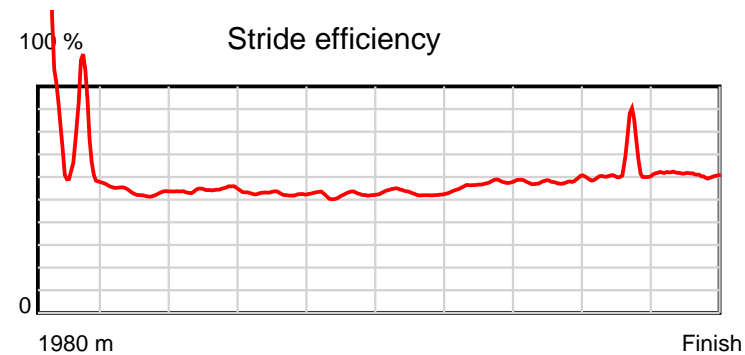

Race Results

August 08, 2021, Race 3, DOWNBYTHESEASIDE AT WOODLANDS MOBILE PACE, Distance 1980m, Addington - Survey 1980m

Result	TAB no.	Horse (Barrier)	1980 to	1800m to	1600m to	1400m to	1200m to	1000m to	800m to	600m to	400m to	200m to	Total or	Margin
6th	4	Dismara (4)	1800m	1600m	1400m	1200m	1000m	800m	600m	400m	200m	WP	Average	
		Position in running (margin)	-	2(2.3)	3(2.9)	3(3.9)	4(4.0)	4(5.0)	4(4.2)	4(3.8)	4(2.4)	5(4.0)		4.10
		Sectional time (s)	12.66	15.69	15.62	16.17	16.06	15.82	14.56	14.50	13.91	13.83		
		Cumulative time (s)	148.82	136.16	120.47	104.85	88.68	72.62	56.80	42.24	27.74	13.83	2:28.82	
		Speed (m/s)	14.22	12.75	12.80	12.37	12.45	12.64	13.74	13.79	14.38	14.46	13.30	
		Stride length (m)	6.62	5.82	5.92	5.83	5.85	5.83	6.09	6.08	6.36	6.24	6.05	
		Stride duration (s)	0.459	0.457	0.462	0.472	0.470	0.461	0.443	0.441	0.443	0.432	0.455	
		Stride efficiency (%)	68.43	52.95	54.76	53.16	53.48	53.09	57.95	57.69	63.29	60.85	57.16	
		Stride count	27.20	34.36	33.79	34.29	34.19	34.31	32.84	32.92	31.43	32.05	327.38	

Note: Horizontal distance axis grid lines are 200m furlongs.

Disclaimer.

HRNZ and NZMTC and Thoroughbred Ratings Pty Ltd accepts no responsibility for the completeness or accuracy of any of the information contained herein, and makes no representations about its suitability for any particular purpose. Users should make their own judgements about those matters and/or seek independent advice. You assume all risks associated with use of the data provided on this page.