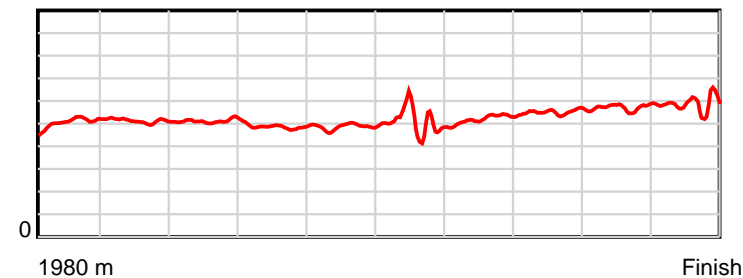

10 m Stride length

0.6 s Stride duration

20 m/sec Speed

100 % Stride efficiency

Note: Horizontal distance axis grid lines are 200m furlongs.

Disclaimer.

HRNZ and NZMTC and Thoroughbred Ratings Pty Ltd accepts no responsibility for the completeness or accuracy of any of the information contained herein, and makes no representations about its suitability for any particular purpose. Users should make their own judgements about those matters and/or seek independent advice. You assume all risks associated with use of the data provided on this page.