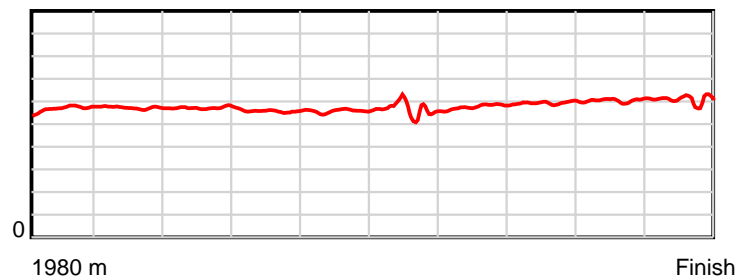

Race Results

August 08, 2021, Race 3, DOWNBYTHESEASIDE AT WOODLANDS MOBILE PACE, Distance 1980m, Addington - Survey 1980m

Result	TAB no.	Horse (Barrier)	1980 to	1800m to	1600m to	1400m to	1200m to	1000m to	800m to	600m to	400m to	200m to	Total or	Margin
5th	1	Royal Jester (1)	1800m	1600m	1400m	1200m	1000m	800m	600m	400m	200m	WP	Average	
		Position in running (margin)	-	5(5.4)	4(4.6)	4(5.5)	6(5.9)	6(6.9)	6(6.3)	7(6.2)	6(4.5)	6(4.9)		3.00
		Sectional time (s)	13.26	15.46	15.61	16.21	16.06	15.86	14.59	14.45	13.72	13.40		
		Cumulative time (s)	148.62	135.36	119.90	104.29	88.08	72.02	56.16	41.57	27.12	13.40	2:28.62	
		Speed (m/s)	13.57	12.94	12.81	12.34	12.45	12.61	13.71	13.84	14.58	14.93	13.32	
		Stride length (m)	5.68	5.62	5.66	5.53	5.55	5.58	5.82	5.91	6.06	5.99	5.73	
		Stride duration (s)	0.405	0.434	0.442	0.448	0.446	0.442	0.424	0.427	0.416	0.401	0.430	
		Stride efficiency (%)	50.42	49.32	50.11	47.72	48.19	48.61	52.87	54.63	57.40	56.08	51.39	
		Stride count	31.69	35.60	35.32	36.19	36.01	35.86	34.38	33.83	33.00	33.39	345.27	

10 m Stride length