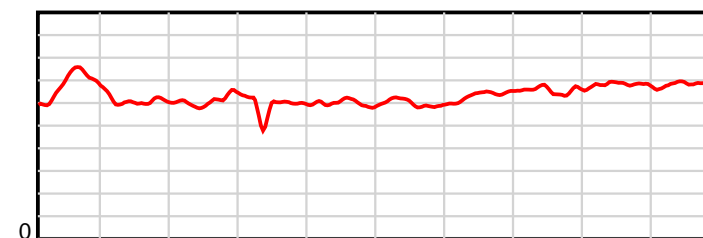

10 m Stride length

1980 m Finish

0.6 s Stride duration

1980 m Finish

20 m/sec Speed

1980 m Finish

100 % Stride efficiency

1980 m Finish