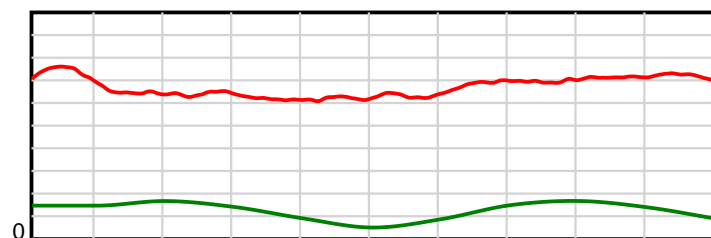

10 m Stride length

1980 m Finish

0.6 s Stride duration

1980 m Finish

20 m/sec Speed

1980 m Finish

100 % Stride efficiency

1980 m Finish