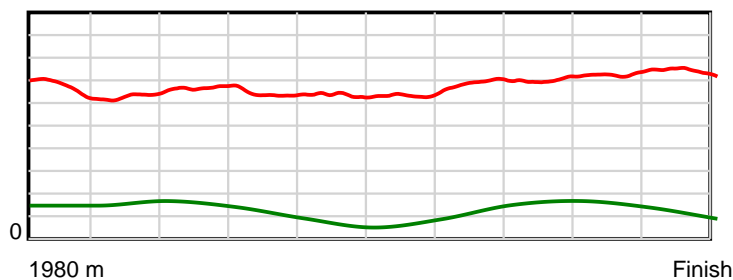

10 m Stride length

0.6 s Stride duration

20 m/sec Speed

100 % Stride efficiency

Note: Horizontal distance axis grid lines are 200m furlongs.

Disclaimer.

HRNZ and NZMTC and Thoroughbred Ratings Pty Ltd accepts no responsibility for the completeness or accuracy of any of the information contained herein, and makes no representations about its suitability for any particular purpose. Users should make their own judgements about those matters and/or seek independent advice. You assume all risks associated with use of the data provided on this page.