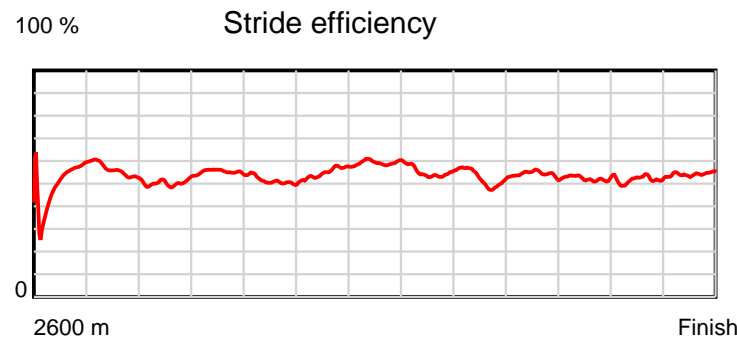

Race Results

July 27, 2023, Race 8, AIRPARK CANTERBURY 2023 WINTER REWARDS HANDICAP TROT, Distance 2600m, Addington - Survey 3200m

Result	TAB no.	Horse (Barrier)	2200m to	2000m to	1800m to	1600m to	1400m to	1200m to	1000m to	800m to	600m to	400m to	200m to	Total or	Margin
9th	4	Tedesco (9)	2000m	1800m	1600m	1400m	1200m	1000m	800m	600m	400m	200m	WP	Average	
		Position in running (margin)	2(2.4)	4(6.6)	4(7.7)	4(7.0)	6(6.3)	8(6.8)	8(8.2)	8(7.6)	8(6.5)	8(8.0)	9(12.8)		13.50
		Sectional time (s)	16.02	15.48	16.40	15.45	14.54	14.98	15.42	15.26	15.56	15.10	14.50		
		Cumulative time (s)	168.71	152.69	137.21	120.81	105.36	90.82	75.84	60.42	45.16	29.60	14.50	3:20.94	
		Speed (m/s)	12.48	12.92	12.20	12.94	13.76	13.35	12.97	13.11	12.85	13.25	13.79	12.94	
		Stride length (m)	5.68	5.93	5.66	5.86	6.14	5.87	5.79	5.87	5.72	5.68	5.89	5.81	
		Stride duration (s)	0.455	0.459	0.464	0.452	0.447	0.440	0.447	0.448	0.445	0.429	0.427	0.449	
		Stride efficiency (%)	50.45	54.87	50.09	53.57	58.98	53.89	52.44	53.92	51.20	50.46	54.15	52.71	
		Stride count	35.20	33.75	35.33	34.16	32.55	34.06	34.52	34.05	34.94	35.20	33.98	447.65	

Note: Horizontal distance axis grid lines are 200m furlongs.

Disclaimer.

HRNZ and NZMTC and Thoroughbred Ratings Pty Ltd accepts no responsibility for the completeness or accuracy of any of the information contained herein, and makes no representations about its suitability for any particular purpose. Users should make their own judgements about those matters and/or seek independent advice. You assume all risks associated with use of the data provided on this page.