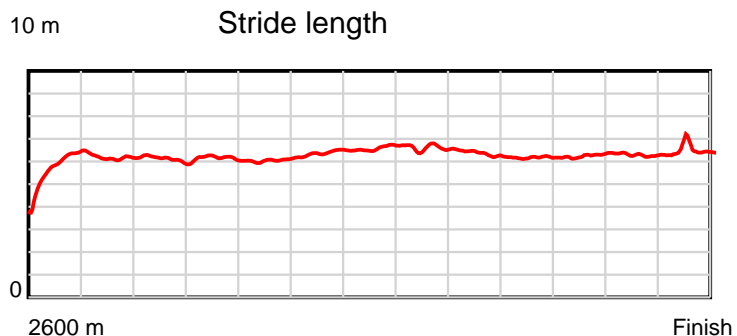

Race Results

July 27, 2023, Race 8, AIRPARK CANTERBURY 2023 WINTER REWARDS HANDICAP TROT, Distance 2600m, Addington - Survey 3200m

Result	TAB no.	Horse (Barrier)	2200m to	2000m to	1800m to	1600m to	1400m to	1200m to	1000m to	800m to	600m to	400m to	200m to	Total or	Margin
2nd	7	Magic Dash (6)	2000m	1800m	1600m	1400m	1200m	1000m	800m	600m	400m	200m	WP	Average	
		Position in running (margin)	6(7.5)	5(10.2)	5(9.7)	5(7.9)	5(5.3)	5(4.1)	6(4.7)	6(4.7)	5(4.0)	5(4.4)	3(4.9)		3.80
		Sectional time (s)	15.78	15.21	16.21	15.14	14.25	14.84	15.54	15.32	15.37	14.40	13.92		
		Cumulative time (s)	165.98	150.20	134.99	118.78	103.64	89.39	74.55	59.01	43.69	28.32	13.92	3:19.20	
		Speed (m/s)	12.67	13.15	12.34	13.21	14.04	13.48	12.87	13.05	13.01	13.89	14.37	13.05	
		Stride length (m)	6.04	6.15	5.94	6.29	6.59	6.47	6.26	6.16	6.13	6.19	6.48	6.19	
		Stride duration (s)	0.477	0.467	0.481	0.476	0.470	0.480	0.486	0.472	0.471	0.445	0.451	0.474	
		Stride efficiency (%)	57.05	59.02	55.13	61.75	67.87	65.38	61.20	59.37	58.72	59.84	65.55	59.83	
		Stride count	33.10	32.54	33.67	31.82	30.35	30.92	31.96	32.45	32.63	32.32	30.88	420.18	

Note: Horizontal distance axis grid lines are 200m furlongs.

Disclaimer.

HRNZ and NZMTC and Thoroughbred Ratings Pty Ltd accepts no responsibility for the completeness or accuracy of any of the information contained herein, and makes no representations about its suitability for any particular purpose. Users should make their own judgements about those matters and/or seek independent advice. You assume all risks associated with use of the data provided on this page.