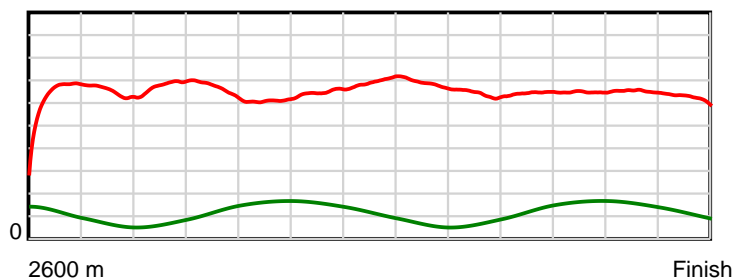

Race Results

July 27, 2023, Race 8, AIRPARK CANTERBURY 2023 WINTER REWARDS HANDICAP TROT, Distance 2600m, Addington - Survey 3200m

Result	TAB no.	Horse (Barrier)	2200m to	2000m to	1800m to	1600m to	1400m to	1200m to	1000m to	800m to	600m to	400m to	200m to	Total or	Margin
10th	9	Light Of Da Mo... (10)	2000m	1800m	1600m	1400m	1200m	1000m	800m	600m	400m	200m	WP	Average	
		Position in running (margin)	4(3.3)	2(1.1)	1(0.0)	1(0.0)	1(0.0)	1(0.0)	1(0.0)	1(0.0)	2(0.3)	2(1.5)	4(9.0)		19.40
		Sectional time (s)	14.96	15.11	16.51	15.58	14.44	14.74	15.53	15.48	15.52	15.56	16.02		
		Cumulative time (s)	169.45	154.49	139.38	122.87	107.29	92.85	78.11	62.58	47.10	31.58	16.02	3:22.00	
		Speed (m/s)	13.37	13.24	12.11	12.84	13.85	13.57	12.88	12.92	12.89	12.85	12.48	12.87	
		Stride length (m)	6.06	6.19	5.94	6.21	6.50	6.41	6.22	6.05	5.92	5.82	5.92	6.10	
		Stride duration (s)	0.454	0.467	0.490	0.484	0.469	0.472	0.483	0.468	0.459	0.452	0.474	0.474	
		Stride efficiency (%)	57.46	59.82	55.12	60.24	66.01	64.13	60.39	57.12	54.69	52.89	54.76	58.19	
		Stride count	32.98	32.32	33.67	32.21	30.77	31.22	32.17	33.08	33.81	34.38	33.78	426.08	

10 m Stride length

0.6 s Stride duration

20 m/sec Speed

100 % Stride efficiency

Note: Horizontal distance axis grid lines are 200m furlongs.

Disclaimer.

HRNZ and NZMTC and Thoroughbred Ratings Pty Ltd accepts no responsibility for the completeness or accuracy of any of the information contained herein, and makes no representations about its suitability for any particular purpose. Users should make their own judgements about those matters and/or seek independent advice. You assume all risks associated with use of the data provided on this page.