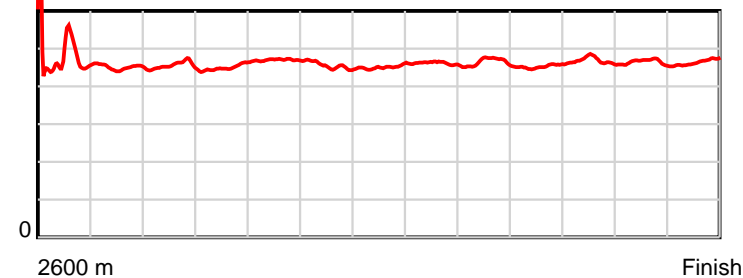

0.5 s Stride duration