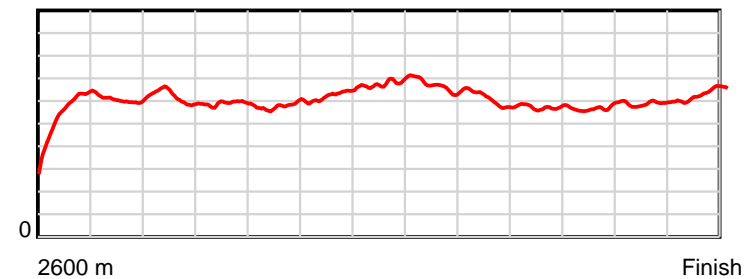

10 m Stride length

0.6 s Stride duration

20 m/sec Speed

100 % Stride efficiency

Note: Horizontal distance axis grid lines are 200m furlongs.

Disclaimer.

HRNZ and NZMTC and Thoroughbred Ratings Pty Ltd accepts no responsibility for the completeness or accuracy of any of the information contained herein, and makes no representations about its suitability for any particular purpose. Users should make their own judgements about those matters and/or seek independent advice. You assume all risks associated with use of the data provided on this page.