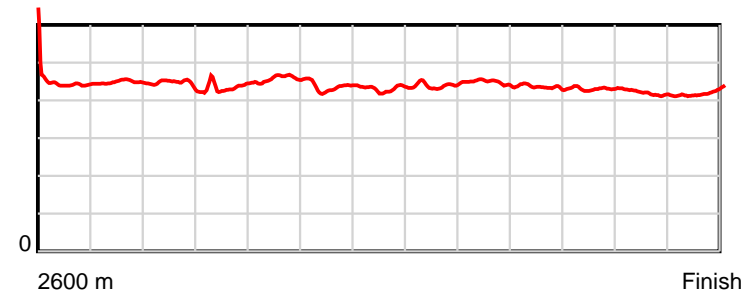

10 m Stride length

0.6 s Stride duration

20 m/sec Speed

100 % Stride efficiency

Note: Horizontal distance axis grid lines are 200m furlongs.

Disclaimer.

HRNZ and NZMTC and Thoroughbred Ratings Pty Ltd accepts no responsibility for the completeness or accuracy of any of the information contained herein, and makes no representations about its suitability for any particular purpose. Users should make their own judgements about those matters and/or seek independent advice. You assume all risks associated with use of the data provided on this page.