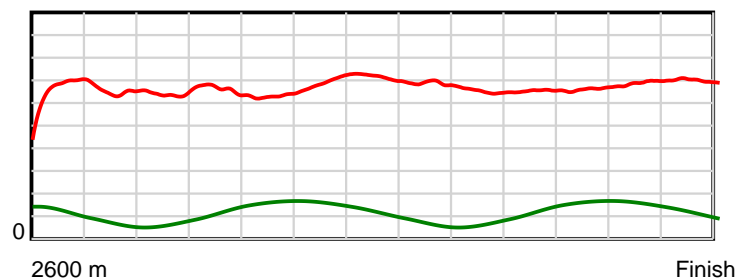

10 m Stride length

0.6 s Stride duration

20 m/sec Speed

100 % Stride efficiency

Note: Horizontal distance axis grid lines are 200m furlongs.

Disclaimer.

HRNZ and NZMTC and Thoroughbred Ratings Pty Ltd accepts no responsibility for the completeness or accuracy of any of the information contained herein, and makes no representations about its suitability for any particular purpose. Users should make their own judgements about those matters and/or seek independent advice. You assume all risks associated with use of the data provided on this page.