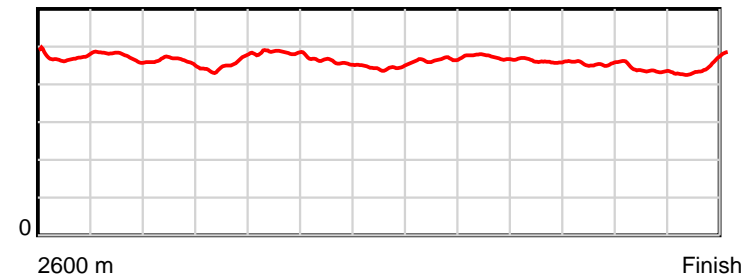

10 m Stride length

0.6 s Stride duration

20 m/sec Speed

100 % Stride efficiency

Note: Horizontal distance axis grid lines are 200m furlongs.

Disclaimer.

HRNZ and NZMTC and Thoroughbred Ratings Pty Ltd accepts no responsibility for the completeness or accuracy of any of the information contained herein, and makes no representations about its suitability for any particular purpose. Users should make their own judgements about those matters and/or seek independent advice. You assume all risks associated with use of the data provided on this page.