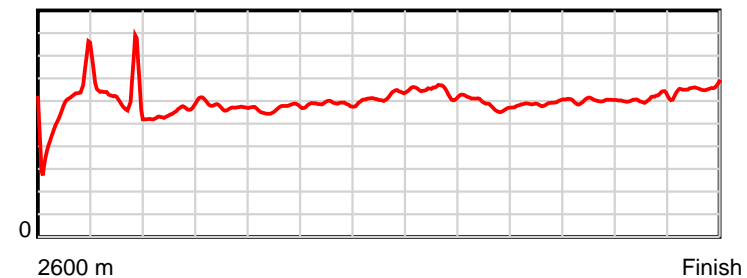

10 m Stride length

0.6 s Stride duration

20 m/sec Speed

100 % Stride efficiency

Note: Horizontal distance axis grid lines are 200m furlongs.

Disclaimer.

HRNZ and NZMTC and Thoroughbred Ratings Pty Ltd accepts no responsibility for the completeness or accuracy of any of the information contained herein, and makes no representations about its suitability for any particular purpose. Users should make their own judgements about those matters and/or seek independent advice. You assume all risks associated with use of the data provided on this page.