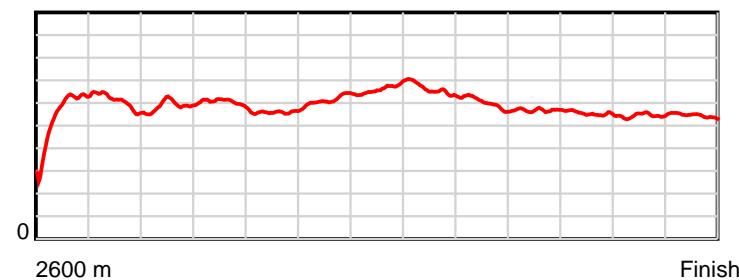

10 m Stride length

0.6 s Stride duration

20 m/sec Speed

100 % Stride efficiency

Note: Horizontal distance axis grid lines are 200m furlongs.

Disclaimer.

HRNZ and NZMTC and Thoroughbred Ratings Pty Ltd accepts no responsibility for the completeness or accuracy of any of the information contained herein, and makes no representations about its suitability for any particular purpose. Users should make their own judgements about those matters and/or seek independent advice. You assume all risks associated with use of the data provided on this page.