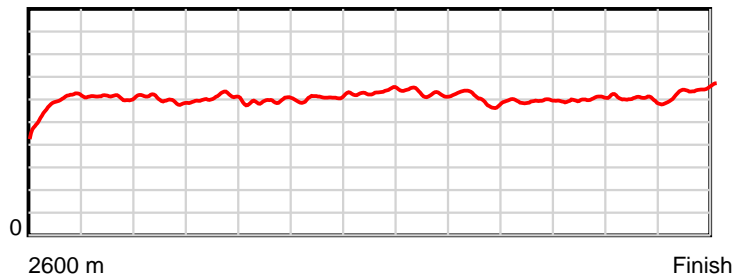

10 m Stride length

0.6 s Stride duration

20 m/sec Speed

100 % Stride efficiency

Note: Horizontal distance axis grid lines are 200m furlongs.

Disclaimer.

HRNZ and NZMTC and Thoroughbred Ratings Pty Ltd accepts no responsibility for the completeness or accuracy of any of the information contained herein, and makes no representations about its suitability for any particular purpose. Users should make their own judgements about those matters and/or seek independent advice. You assume all risks associated with use of the data provided on this page.