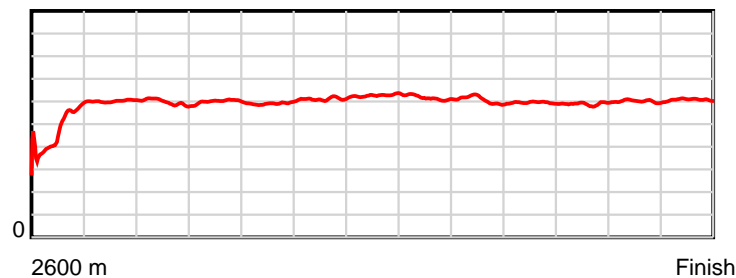

10 m Stride length

0.5 s Stride duration

20 m/sec Speed

100 % Stride efficiency

Note: Horizontal distance axis grid lines are 200m furlongs.

Disclaimer.

HRNZ and NZMTC and Thoroughbred Ratings Pty Ltd accepts no responsibility for the completeness or accuracy of any of the information contained herein, and makes no representations about its suitability for any particular purpose. Users should make their own judgements about those matters and/or seek independent advice. You assume all risks associated with use of the data provided on this page.