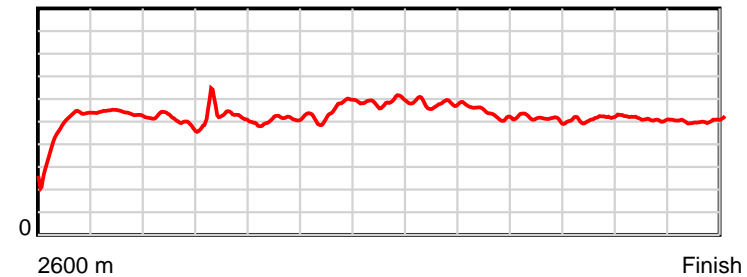

10 m Stride length

0.6 s Stride duration

20 m/sec Speed

100 % Stride efficiency

Note: Horizontal distance axis grid lines are 200m furlongs.

Disclaimer.

HRNZ and NZMTC and Thoroughbred Ratings Pty Ltd accepts no responsibility for the completeness or accuracy of any of the information contained herein, and makes no representations about its suitability for any particular purpose. Users should make their own judgements about those matters and/or seek independent advice. You assume all risks associated with use of the data provided on this page.