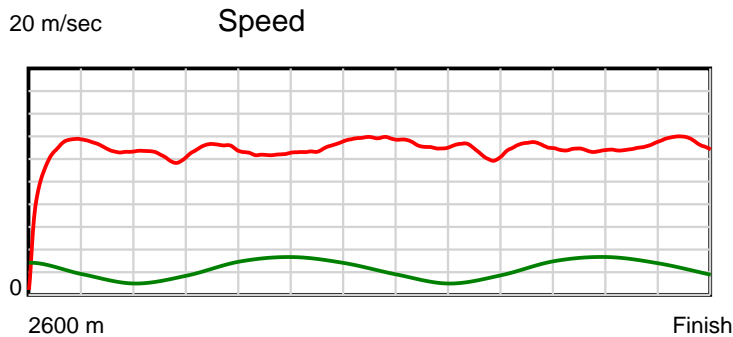

Race Results

July 27, 2023, Race 8, AIRPARK CANTERBURY 2023 WINTER REWARDS HANDICAP TROT, Distance 2600m, Addington - Survey 3200m

Result	TAB no.	Horse (Barrier)	2200m to	2000m to	1800m to	1600m to	1400m to	1200m to	1000m to	800m to	600m to	400m to	200m to	Total or	Margin
11th	1	Top Pocket Cha... (5)	2000m	1800m	1600m	1400m	1200m	1000m	800m	600m	400m	200m	WP	Average	
		Position in running (margin)	5(5.7)	6(11.9)	7(11.9)	7(9.6)	9(8.5)	10(8.5)	11(11.7)	11(13.1)	11(10.9)	11(13.3)	11(19.1)		20.90
		Sectional time (s)	16.34	15.31	16.13	15.39	14.44	15.27	15.76	15.07	15.72	15.26	14.61		
		Cumulative time (s)	169.30	152.96	137.65	121.52	106.13	91.69	76.42	60.66	45.59	29.87	14.61	3:22.27	
		Speed (m/s)	12.24	13.06	12.40	13.00	13.85	13.10	12.69	13.27	12.72	13.11	13.69	12.85	
		Stride length (m)	5.82	6.08	5.93	6.00	6.35	6.06	5.83	6.05	5.82	5.91	6.25	5.99	
		Stride duration (s)	0.476	0.466	0.479	0.462	0.459	0.463	0.460	0.456	0.457	0.451	0.457	0.466	
		Stride efficiency (%)	53.02	57.81	55.03	56.21	63.11	57.39	53.19	57.21	52.90	54.58	61.01	56.04	
		Stride count	34.34	32.88	33.70	33.35	31.47	33.00	34.28	33.05	34.38	33.84	32.01	434.18	

Note: Horizontal distance axis grid lines are 200m furlongs.

Disclaimer.

HRNZ and NZMTC and Thoroughbred Ratings Pty Ltd accepts no responsibility for the completeness or accuracy of any of the information contained herein, and makes no representations about its suitability for any particular purpose. Users should make their own judgements about those matters and/or seek independent advice. You assume all risks associated with use of the data provided on this page.