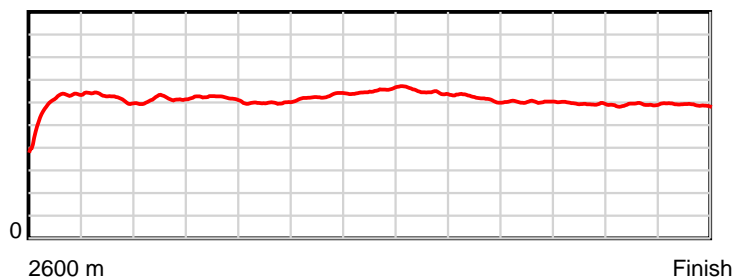

10 m Stride length

0.6 s Stride duration

20 m/sec Speed

100 % Stride efficiency

Note: Horizontal distance axis grid lines are 200m furlongs.

Disclaimer.

HRNZ and NZMTC and Thoroughbred Ratings Pty Ltd accepts no responsibility for the completeness or accuracy of any of the information contained herein, and makes no representations about its suitability for any particular purpose. Users should make their own judgements about those matters and/or seek independent advice. You assume all risks associated with use of the data provided on this page.