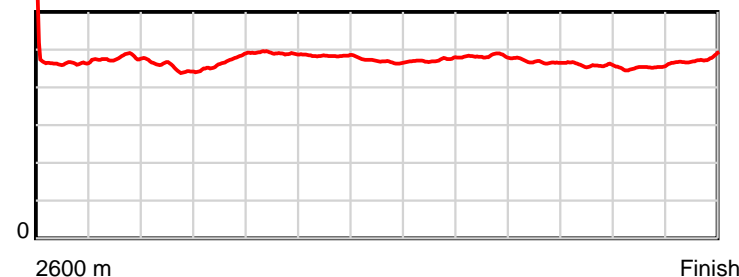

Race Results

July 27, 2023, Race 8, AIRPARK CANTERBURY 2023 WINTER REWARDS HANDICAP TROT, Distance 2600m, Addington - Survey 3200m

Result	TAB no.	Horse (Barrier)	2200m to	2000m to	1800m to	1600m to	1400m to	1200m to	1000m to	800m to	600m to	400m to	200m to	Total or	Margin
10th	9	Light Of Da Mo... (10)	2000m	1800m	1600m	1400m	1200m	1000m	800m	600m	400m	200m	WP	Average	
		Position in running (margin)	4(3.3)	2(1.1)	1(0.0)	1(0.0)	1(0.0)	1(0.0)	1(0.0)	1(0.0)	2(0.3)	2(1.5)	4(9.0)		19.40
		Sectional time (s)	14.96	15.11	16.51	15.58	14.44	14.74	15.53	15.48	15.52	15.56	16.02		
		Cumulative time (s)	169.45	154.49	139.38	122.87	107.29	92.85	78.11	62.58	47.10	31.58	16.02	3:22.00	
		Speed (m/s)	13.37	13.24	12.11	12.84	13.85	13.57	12.88	12.92	12.89	12.85	12.48	12.87	
		Stride length (m)	6.06	6.19	5.94	6.21	6.50	6.41	6.22	6.05	5.92	5.82	5.92	6.10	
		Stride duration (s)	0.454	0.467	0.490	0.484	0.469	0.472	0.483	0.468	0.459	0.452	0.474	0.474	
		Stride efficiency (%)	57.46	59.82	55.12	60.24	66.01	64.13	60.39	57.12	54.69	52.89	54.76	58.19	
		Stride count	32.98	32.32	33.67	32.21	30.77	31.22	32.17	33.08	33.81	34.38	33.78	426.08	

10 m Stride length

0.6 s Stride duration

20 m/sec Speed

100 % Stride efficiency

Note: Horizontal distance axis grid lines are 200m furlongs.

Disclaimer.

HRNZ and NZMTC and Thoroughbred Ratings Pty Ltd accepts no responsibility for the completeness or accuracy of any of the information contained herein, and makes no representations about its suitability for any particular purpose. Users should make their own judgements about those matters and/or seek independent advice. You assume all risks associated with use of the data provided on this page.