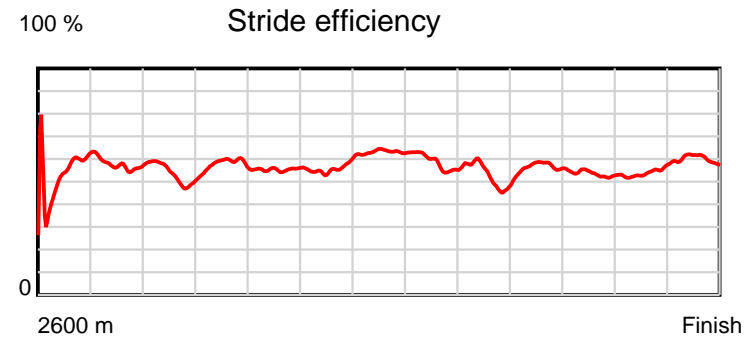

Race Results

July 27, 2023, Race 8, AIRPARK CANTERBURY 2023 WINTER REWARDS HANDICAP TROT, Distance 2600m, Addington - Survey 3200m

Result	TAB no.	Horse (Barrier)	2200m to	2000m to	1800m to	1600m to	1400m to	1200m to	1000m to	800m to	600m to	400m to	200m to	Total or	Margin
11th	1	Top Pocket Cha... (5)	2000m	1800m	1600m	1400m	1200m	1000m	800m	600m	400m	200m	WP	Average	
		Position in running (margin)	5(5.7)	6(11.9)	7(11.9)	7(9.6)	9(8.5)	10(8.5)	11(11.7)	11(13.1)	11(10.9)	11(13.3)	11(19.1)		20.90
		Sectional time (s)	16.34	15.31	16.13	15.39	14.44	15.27	15.76	15.07	15.72	15.26	14.61		
		Cumulative time (s)	169.30	152.96	137.65	121.52	106.13	91.69	76.42	60.66	45.59	29.87	14.61	3:22.27	
		Speed (m/s)	12.24	13.06	12.40	13.00	13.85	13.10	12.69	13.27	12.72	13.11	13.69	12.85	
		Stride length (m)	5.82	6.08	5.93	6.00	6.35	6.06	5.83	6.05	5.82	5.91	6.25	5.99	
		Stride duration (s)	0.476	0.466	0.479	0.462	0.459	0.463	0.460	0.456	0.457	0.451	0.457	0.466	
		Stride efficiency (%)	53.02	57.81	55.03	56.21	63.11	57.39	53.19	57.21	52.90	54.58	61.01	56.04	
		Stride count	34.34	32.88	33.70	33.35	31.47	33.00	34.28	33.05	34.38	33.84	32.01	434.18	

Note: Horizontal distance axis grid lines are 200m furlongs.

Disclaimer.

HRNZ and NZMTC and Thoroughbred Ratings Pty Ltd accepts no responsibility for the completeness or accuracy of any of the information contained herein, and makes no representations about its suitability for any particular purpose. Users should make their own judgements about those matters and/or seek independent advice. You assume all risks associated with use of the data provided on this page.