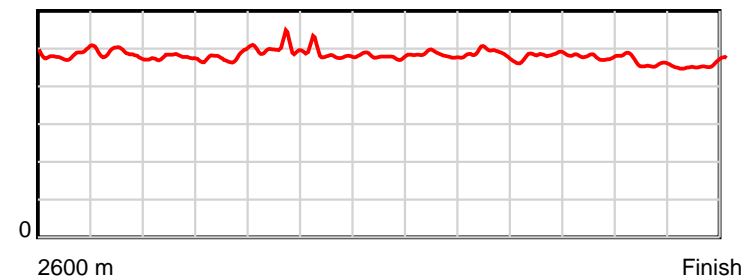

10 m Stride length

0.6 s Stride duration

20 m/sec Speed

100 % Stride efficiency

Note: Horizontal distance axis grid lines are 200m furlongs.

Disclaimer.

HRNZ and NZMTC and Thoroughbred Ratings Pty Ltd accepts no responsibility for the completeness or accuracy of any of the information contained herein, and makes no representations about its suitability for any particular purpose. Users should make their own judgements about those matters and/or seek independent advice. You assume all risks associated with use of the data provided on this page.