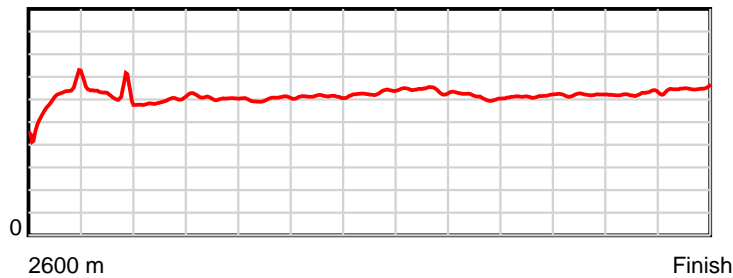

10 m Stride length

0.6 s Stride duration

20 m/sec Speed

100 % Stride efficiency

Note: Horizontal distance axis grid lines are 200m furlongs.

Disclaimer.

HRNZ and NZMTC and Thoroughbred Ratings Pty Ltd accepts no responsibility for the completeness or accuracy of any of the information contained herein, and makes no representations about its suitability for any particular purpose. Users should make their own judgements about those matters and/or seek independent advice. You assume all risks associated with use of the data provided on this page.