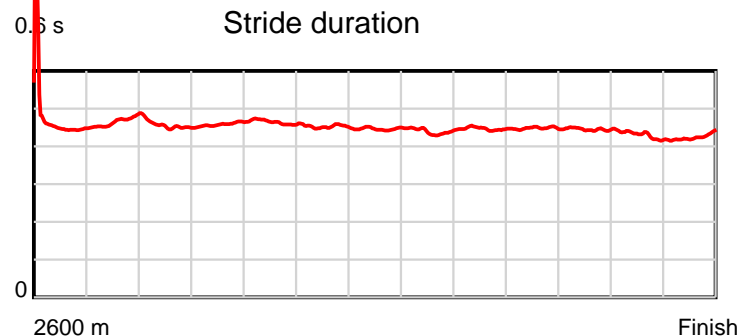

Race Results

July 27, 2023, Race 8, AIRPARK CANTERBURY 2023 WINTER REWARDS HANDICAP TROT, Distance 2600m, Addington - Survey 3200m

Result	TAB no.	Horse (Barrier)	2200m to	2000m to	1800m to	1600m to	1400m to	1200m to	1000m to	800m to	600m to	400m to	200m to	Total or	Margin
9th	4	Tedesco (9)	2000m	1800m	1600m	1400m	1200m	1000m	800m	600m	400m	200m	WP	Average	
		Position in running (margin)	2(2.4)	4(6.6)	4(7.7)	4(7.0)	6(6.3)	8(6.8)	8(8.2)	8(7.6)	8(6.5)	8(8.0)	9(12.8)		13.50
		Sectional time (s)	16.02	15.48	16.40	15.45	14.54	14.98	15.42	15.26	15.56	15.10	14.50		
		Cumulative time (s)	168.71	152.69	137.21	120.81	105.36	90.82	75.84	60.42	45.16	29.60	14.50	3:20.94	
		Speed (m/s)	12.48	12.92	12.20	12.94	13.76	13.35	12.97	13.11	12.85	13.25	13.79	12.94	
		Stride length (m)	5.68	5.93	5.66	5.86	6.14	5.87	5.79	5.87	5.72	5.68	5.89	5.81	
		Stride duration (s)	0.455	0.459	0.464	0.452	0.447	0.440	0.447	0.448	0.445	0.429	0.427	0.449	
		Stride efficiency (%)	50.45	54.87	50.09	53.57	58.98	53.89	52.44	53.92	51.20	50.46	54.15	52.71	
		Stride count	35.20	33.75	35.33	34.16	32.55	34.06	34.52	34.05	34.94	35.20	33.98	447.65	

Note: Horizontal distance axis grid lines are 200m furlongs.

Disclaimer.

HRNZ and NZMTC and Thoroughbred Ratings Pty Ltd accepts no responsibility for the completeness or accuracy of any of the information contained herein, and makes no representations about its suitability for any particular purpose. Users should make their own judgements about those matters and/or seek independent advice. You assume all risks associated with use of the data provided on this page.