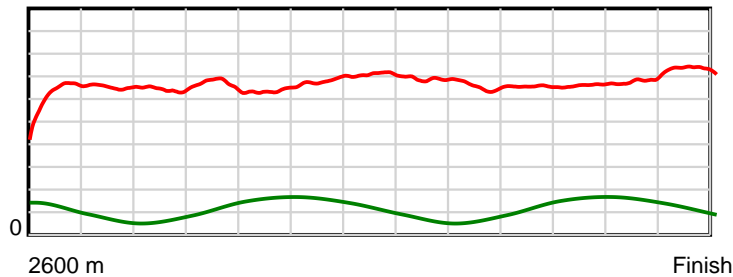

10 m Stride length

0.6 s Stride duration

20 m/sec Speed

100 % Stride efficiency

Note: Horizontal distance axis grid lines are 200m furlongs.

Disclaimer.

HRNZ and NZMTC and Thoroughbred Ratings Pty Ltd accepts no responsibility for the completeness or accuracy of any of the information contained herein, and makes no representations about its suitability for any particular purpose. Users should make their own judgements about those matters and/or seek independent advice. You assume all risks associated with use of the data provided on this page.