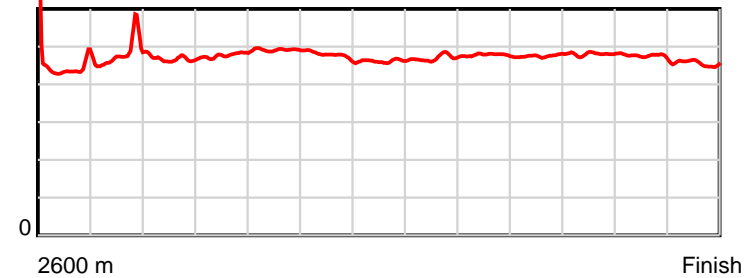

10 m Stride length

0.6 s Stride duration

20 m/sec Speed

100 % Stride efficiency

Note: Horizontal distance axis grid lines are 200m furlongs.

Disclaimer.

HRNZ and NZMTC and Thoroughbred Ratings Pty Ltd accepts no responsibility for the completeness or accuracy of any of the information contained herein, and makes no representations about its suitability for any particular purpose. Users should make their own judgements about those matters and/or seek independent advice. You assume all risks associated with use of the data provided on this page.