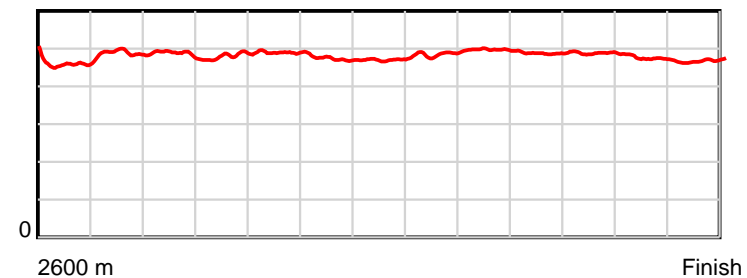

10 m Stride length

0.6 s Stride duration

20 m/sec Speed

100 % Stride efficiency

Note: Horizontal distance axis grid lines are 200m furlongs.

Disclaimer.

HRNZ and NZMTC and Thoroughbred Ratings Pty Ltd accepts no responsibility for the completeness or accuracy of any of the information contained herein, and makes no representations about its suitability for any particular purpose. Users should make their own judgements about those matters and/or seek independent advice. You assume all risks associated with use of the data provided on this page.