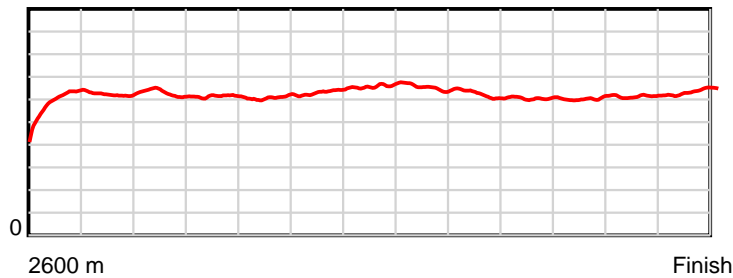

10 m Stride length

0.6 s Stride duration

20 m/sec Speed

100 % Stride efficiency

Note: Horizontal distance axis grid lines are 200m furlongs.

Disclaimer.

HRNZ and NZMTC and Thoroughbred Ratings Pty Ltd accepts no responsibility for the completeness or accuracy of any of the information contained herein, and makes no representations about its suitability for any particular purpose. Users should make their own judgements about those matters and/or seek independent advice. You assume all risks associated with use of the data provided on this page.