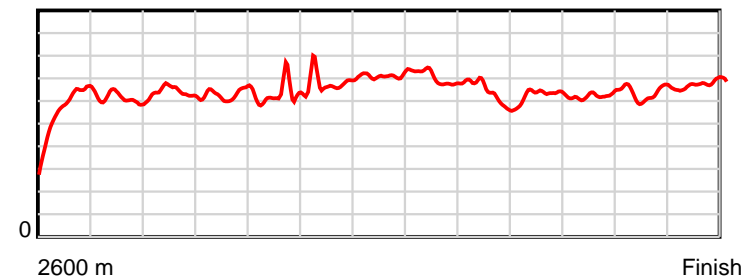

10 m Stride length

0.6 s Stride duration

20 m/sec Speed

100 % Stride efficiency

Note: Horizontal distance axis grid lines are 200m furlongs.

Disclaimer.

HRNZ and NZMTC and Thoroughbred Ratings Pty Ltd accepts no responsibility for the completeness or accuracy of any of the information contained herein, and makes no representations about its suitability for any particular purpose. Users should make their own judgements about those matters and/or seek independent advice. You assume all risks associated with use of the data provided on this page.