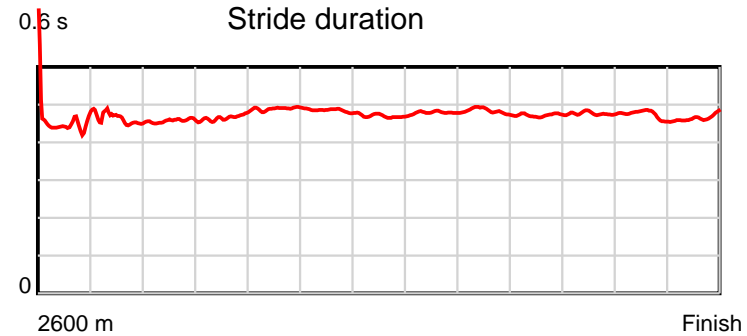

Race Results

July 27, 2023, Race 8, AIRPARK CANTERBURY 2023 WINTER REWARDS HANDICAP TROT, Distance 2600m, Addington - Survey 3200m

Result	TAB no.	Horse (Barrier)	2200m to	2000m to	1800m to	1600m to	1400m to	1200m to	1000m to	800m to	600m to	400m to	200m to	Total or	Margin
7th	11	The Fox (2)	2000m	1800m	1600m	1400m	1200m	1000m	800m	600m	400m	200m	WP	Average	
		Position in running (margin)	3(2.8)	1(0.0)	2(2.4)	2(2.1)	2(1.8)	3(2.2)	3(2.1)	3(2.6)	4(2.7)	4(3.3)	5(9.1)		11.50
		Sectional time (s)	14.85	15.70	16.46	15.54	14.51	14.72	15.61	15.47	15.40	15.26	14.66		
		Cumulative time (s)	168.18	153.33	137.63	121.17	105.63	91.12	76.40	60.79	45.32	29.92	14.66	3:20.59	
		Speed (m/s)	13.47	12.74	12.15	12.87	13.78	13.59	12.81	12.93	12.99	13.11	13.64	12.96	
		Stride length (m)	6.15	5.96	5.95	6.23	6.47	6.51	6.18	6.10	6.19	6.18	6.38	6.12	
		Stride duration (s)	0.457	0.468	0.489	0.484	0.469	0.479	0.483	0.472	0.477	0.472	0.468	0.472	
		Stride efficiency (%)	59.14	55.42	55.24	60.69	65.43	66.25	59.76	58.19	59.92	59.66	63.65	58.56	
		Stride count	32.51	33.58	33.64	32.09	30.91	30.72	32.34	32.78	32.30	32.37	31.34	424.73	

Note: Horizontal distance axis grid lines are 200m furlongs.

Disclaimer.

HRNZ and NZMTC and Thoroughbred Ratings Pty Ltd accepts no responsibility for the completeness or accuracy of any of the information contained herein, and makes no representations about its suitability for any particular purpose. Users should make their own judgements about those matters and/or seek independent advice. You assume all risks associated with use of the data provided on this page.