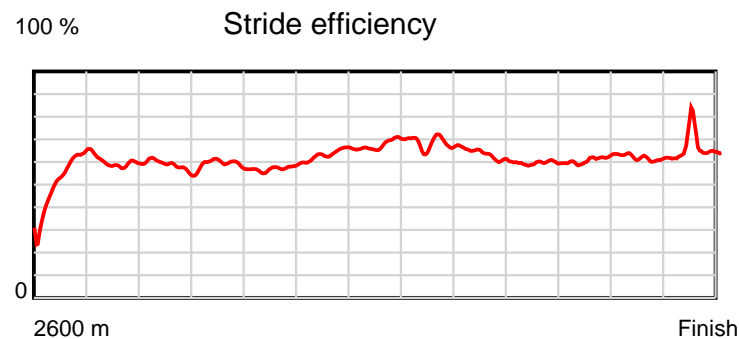

Race Results

July 27, 2023, Race 8, AIRPARK CANTERBURY 2023 WINTER REWARDS HANDICAP TROT, Distance 2600m, Addington - Survey 3200m

Result	TAB no.	Horse (Barrier)	2200m to	2000m to	1800m to	1600m to	1400m to	1200m to	1000m to	800m to	600m to	400m to	200m to	Total or	Margin
2nd	7	Magic Dash (6)	2000m	1800m	1600m	1400m	1200m	1000m	800m	600m	400m	200m	WP	Average	
		Position in running (margin)	6(7.5)	5(10.2)	5(9.7)	5(7.9)	5(5.3)	5(4.1)	6(4.7)	6(4.7)	5(4.0)	5(4.4)	3(4.9)		3.80
		Sectional time (s)	15.78	15.21	16.21	15.14	14.25	14.84	15.54	15.32	15.37	14.40	13.92		
		Cumulative time (s)	165.98	150.20	134.99	118.78	103.64	89.39	74.55	59.01	43.69	28.32	13.92	3:19.20	
		Speed (m/s)	12.67	13.15	12.34	13.21	14.04	13.48	12.87	13.05	13.01	13.89	14.37	13.05	
		Stride length (m)	6.04	6.15	5.94	6.29	6.59	6.47	6.26	6.16	6.13	6.19	6.48	6.19	
		Stride duration (s)	0.477	0.467	0.481	0.476	0.470	0.480	0.486	0.472	0.471	0.445	0.451	0.474	
		Stride efficiency (%)	57.05	59.02	55.13	61.75	67.87	65.38	61.20	59.37	58.72	59.84	65.55	59.83	
		Stride count	33.10	32.54	33.67	31.82	30.35	30.92	31.96	32.45	32.63	32.32	30.88	420.18	

Note: Horizontal distance axis grid lines are 200m furlongs.

Disclaimer.

HRNZ and NZMTC and Thoroughbred Ratings Pty Ltd accepts no responsibility for the completeness or accuracy of any of the information contained herein, and makes no representations about its suitability for any particular purpose. Users should make their own judgements about those matters and/or seek independent advice. You assume all risks associated with use of the data provided on this page.