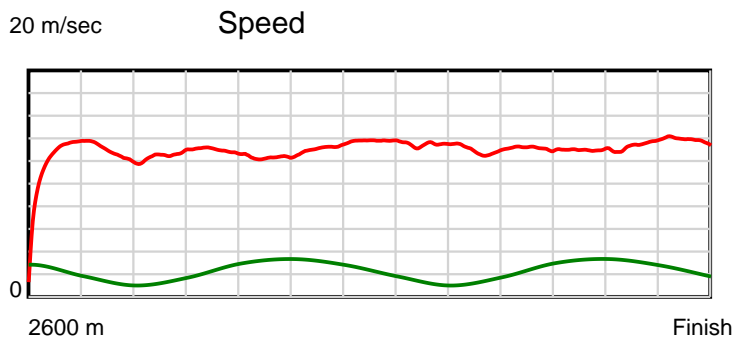

Race Results

July 27, 2023, Race 8, AIRPARK CANTERBURY 2023 WINTER REWARDS HANDICAP TROT, Distance 2600m, Addington - Survey 3200m

Result	TAB no.	Horse (Barrier)	2200m to	2000m to	1800m to	1600m to	1400m to	1200m to	1000m to	800m to	600m to	400m to	200m to	Total or	Margin
9th	4	Tedesco (9)	2000m	1800m	1600m	1400m	1200m	1000m	800m	600m	400m	200m	WP	Average	
		Position in running (margin)	2(2.4)	4(6.6)	4(7.7)	4(7.0)	6(6.3)	8(6.8)	8(8.2)	8(7.6)	8(6.5)	8(8.0)	9(12.8)		13.50
		Sectional time (s)	16.02	15.48	16.40	15.45	14.54	14.98	15.42	15.26	15.56	15.10	14.50		
		Cumulative time (s)	168.71	152.69	137.21	120.81	105.36	90.82	75.84	60.42	45.16	29.60	14.50	3:20.94	
		Speed (m/s)	12.48	12.92	12.20	12.94	13.76	13.35	12.97	13.11	12.85	13.25	13.79	12.94	
		Stride length (m)	5.68	5.93	5.66	5.86	6.14	5.87	5.79	5.87	5.72	5.68	5.89	5.81	
		Stride duration (s)	0.455	0.459	0.464	0.452	0.447	0.440	0.447	0.448	0.445	0.429	0.427	0.449	
		Stride efficiency (%)	50.45	54.87	50.09	53.57	58.98	53.89	52.44	53.92	51.20	50.46	54.15	52.71	
		Stride count	35.20	33.75	35.33	34.16	32.55	34.06	34.52	34.05	34.94	35.20	33.98	447.65	

Note: Horizontal distance axis grid lines are 200m furlongs.

Disclaimer.

HRNZ and NZMTC and Thoroughbred Ratings Pty Ltd accepts no responsibility for the completeness or accuracy of any of the information contained herein, and makes no representations about its suitability for any particular purpose. Users should make their own judgements about those matters and/or seek independent advice. You assume all risks associated with use of the data provided on this page.