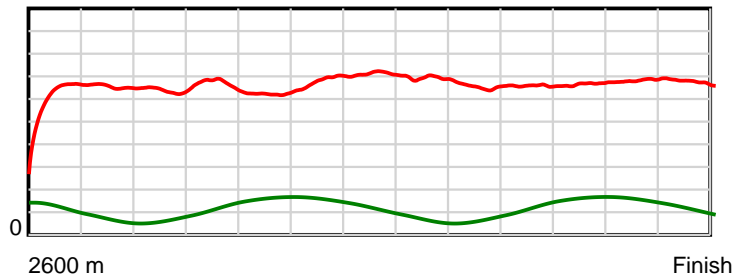

10 m Stride length

0.6 s Stride duration

20 m/sec Speed

100 % Stride efficiency

Note: Horizontal distance axis grid lines are 200m furlongs.

Disclaimer.

HRNZ and NZMTC and Thoroughbred Ratings Pty Ltd accepts no responsibility for the completeness or accuracy of any of the information contained herein, and makes no representations about its suitability for any particular purpose. Users should make their own judgements about those matters and/or seek independent advice. You assume all risks associated with use of the data provided on this page.