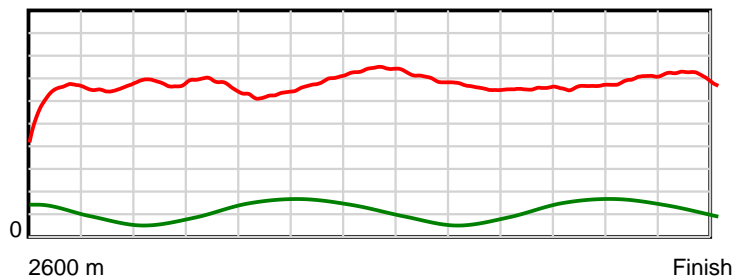

10 m Stride length

0.6 s Stride duration

20 m/sec Speed

100 % Stride efficiency

Note: Horizontal distance axis grid lines are 200m furlongs.

Disclaimer.

HRNZ and NZMTC and Thoroughbred Ratings Pty Ltd accepts no responsibility for the completeness or accuracy of any of the information contained herein, and makes no representations about its suitability for any particular purpose. Users should make their own judgements about those matters and/or seek independent advice. You assume all risks associated with use of the data provided on this page.