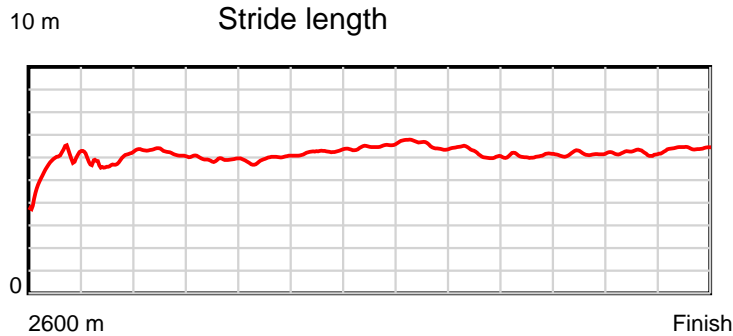

Race Results

July 27, 2023, Race 8, AIRPARK CANTERBURY 2023 WINTER REWARDS HANDICAP TROT, Distance 2600m, Addington - Survey 3200m

Result	TAB no.	Horse (Barrier)	2200m to	2000m to	1800m to	1600m to	1400m to	1200m to	1000m to	800m to	600m to	400m to	200m to	Total or	Margin
7th	11	The Fox (2)	2000m	1800m	1600m	1400m	1200m	1000m	800m	600m	400m	200m	WP	Average	
		Position in running (margin)	3(2.8)	1(0.0)	2(2.4)	2(2.1)	2(1.8)	3(2.2)	3(2.1)	3(2.6)	4(2.7)	4(3.3)	5(9.1)		11.50
		Sectional time (s)	14.85	15.70	16.46	15.54	14.51	14.72	15.61	15.47	15.40	15.26	14.66		
		Cumulative time (s)	168.18	153.33	137.63	121.17	105.63	91.12	76.40	60.79	45.32	29.92	14.66	3:20.59	
		Speed (m/s)	13.47	12.74	12.15	12.87	13.78	13.59	12.81	12.93	12.99	13.11	13.64	12.96	
		Stride length (m)	6.15	5.96	5.95	6.23	6.47	6.51	6.18	6.10	6.19	6.18	6.38	6.12	
		Stride duration (s)	0.457	0.468	0.489	0.484	0.469	0.479	0.483	0.472	0.477	0.472	0.468	0.472	
		Stride efficiency (%)	59.14	55.42	55.24	60.69	65.43	66.25	59.76	58.19	59.92	59.66	63.65	58.56	
		Stride count	32.51	33.58	33.64	32.09	30.91	30.72	32.34	32.78	32.30	32.37	31.34	424.73	

Note: Horizontal distance axis grid lines are 200m furlongs.

Disclaimer.

HRNZ and NZMTC and Thoroughbred Ratings Pty Ltd accepts no responsibility for the completeness or accuracy of any of the information contained herein, and makes no representations about its suitability for any particular purpose. Users should make their own judgements about those matters and/or seek independent advice. You assume all risks associated with use of the data provided on this page.