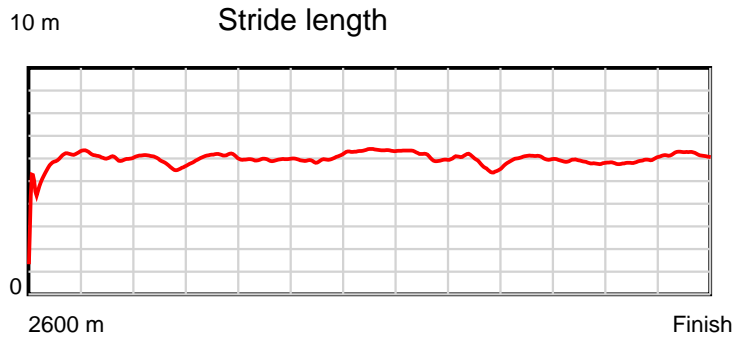

Race Results

July 27, 2023, Race 8, AIRPARK CANTERBURY 2023 WINTER REWARDS HANDICAP TROT, Distance 2600m, Addington - Survey 3200m

Result	TAB no.	Horse (Barrier)	2200m to	2000m to	1800m to	1600m to	1400m to	1200m to	1000m to	800m to	600m to	400m to	200m to	Total or	Margin
11th	1	Top Pocket Cha... (5)	2000m	1800m	1600m	1400m	1200m	1000m	800m	600m	400m	200m	WP	Average	
		Position in running (margin)	5(5.7)	6(11.9)	7(11.9)	7(9.6)	9(8.5)	10(8.5)	11(11.7)	11(13.1)	11(10.9)	11(13.3)	11(19.1)		20.90
		Sectional time (s)	16.34	15.31	16.13	15.39	14.44	15.27	15.76	15.07	15.72	15.26	14.61		
		Cumulative time (s)	169.30	152.96	137.65	121.52	106.13	91.69	76.42	60.66	45.59	29.87	14.61	3:22.27	
		Speed (m/s)	12.24	13.06	12.40	13.00	13.85	13.10	12.69	13.27	12.72	13.11	13.69	12.85	
		Stride length (m)	5.82	6.08	5.93	6.00	6.35	6.06	5.83	6.05	5.82	5.91	6.25	5.99	
		Stride duration (s)	0.476	0.466	0.479	0.462	0.459	0.463	0.460	0.456	0.457	0.451	0.457	0.466	
		Stride efficiency (%)	53.02	57.81	55.03	56.21	63.11	57.39	53.19	57.21	52.90	54.58	61.01	56.04	
		Stride count	34.34	32.88	33.70	33.35	31.47	33.00	34.28	33.05	34.38	33.84	32.01	434.18	

Note: Horizontal distance axis grid lines are 200m furlongs.

Disclaimer.

HRNZ and NZMTC and Thoroughbred Ratings Pty Ltd accepts no responsibility for the completeness or accuracy of any of the information contained herein, and makes no representations about its suitability for any particular purpose. Users should make their own judgements about those matters and/or seek independent advice. You assume all risks associated with use of the data provided on this page.