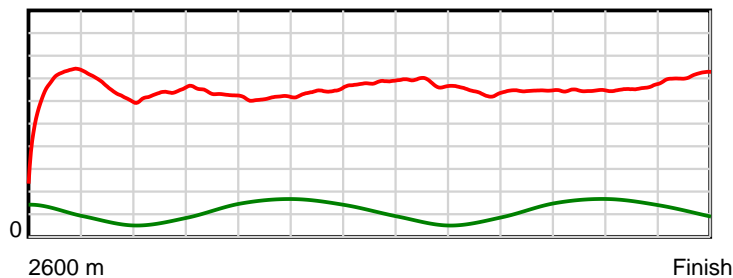

10 m Stride length

0.6 s Stride duration

20 m/sec Speed

100 % Stride efficiency

Note: Horizontal distance axis grid lines are 200m furlongs.

Disclaimer.

HRNZ and NZMTC and Thoroughbred Ratings Pty Ltd accepts no responsibility for the completeness or accuracy of any of the information contained herein, and makes no representations about its suitability for any particular purpose. Users should make their own judgements about those matters and/or seek independent advice. You assume all risks associated with use of the data provided on this page.