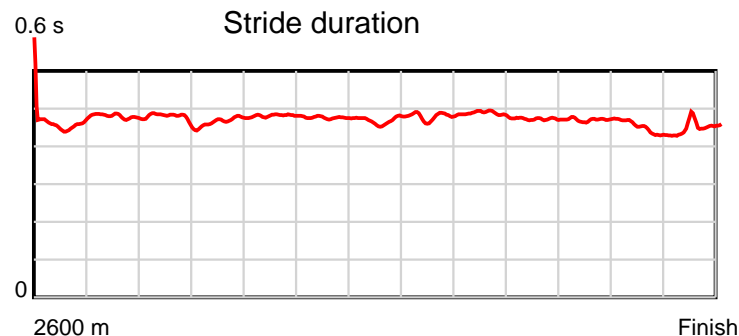

Race Results

July 27, 2023, Race 8, AIRPARK CANTERBURY 2023 WINTER REWARDS HANDICAP TROT, Distance 2600m, Addington - Survey 3200m

Result	TAB no.	Horse (Barrier)	2200m to	2000m to	1800m to	1600m to	1400m to	1200m to	1000m to	800m to	600m to	400m to	200m to	Total or	Margin
2nd	7	Magic Dash (6)	2000m	1800m	1600m	1400m	1200m	1000m	800m	600m	400m	200m	WP	Average	
		Position in running (margin)	6(7.5)	5(10.2)	5(9.7)	5(7.9)	5(5.3)	5(4.1)	6(4.7)	6(4.7)	5(4.0)	5(4.4)	3(4.9)		3.80
		Sectional time (s)	15.78	15.21	16.21	15.14	14.25	14.84	15.54	15.32	15.37	14.40	13.92		
		Cumulative time (s)	165.98	150.20	134.99	118.78	103.64	89.39	74.55	59.01	43.69	28.32	13.92	3:19.20	
		Speed (m/s)	12.67	13.15	12.34	13.21	14.04	13.48	12.87	13.05	13.01	13.89	14.37	13.05	
		Stride length (m)	6.04	6.15	5.94	6.29	6.59	6.47	6.26	6.16	6.13	6.19	6.48	6.19	
		Stride duration (s)	0.477	0.467	0.481	0.476	0.470	0.480	0.486	0.472	0.471	0.445	0.451	0.474	
		Stride efficiency (%)	57.05	59.02	55.13	61.75	67.87	65.38	61.20	59.37	58.72	59.84	65.55	59.83	
		Stride count	33.10	32.54	33.67	31.82	30.35	30.92	31.96	32.45	32.63	32.32	30.88	420.18	

Note: Horizontal distance axis grid lines are 200m furlongs.

Disclaimer.

HRNZ and NZMTC and Thoroughbred Ratings Pty Ltd accepts no responsibility for the completeness or accuracy of any of the information contained herein, and makes no representations about its suitability for any particular purpose. Users should make their own judgements about those matters and/or seek independent advice. You assume all risks associated with use of the data provided on this page.