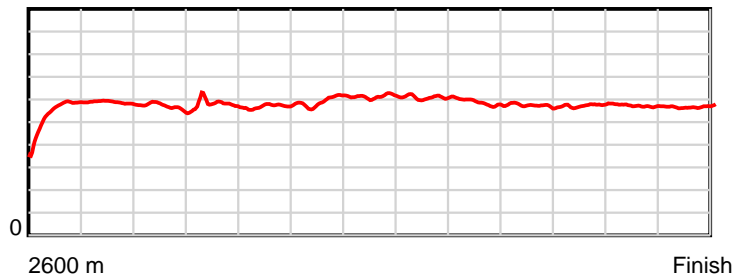

10 m Stride length

0.6 s Stride duration

20 m/sec Speed

100 % Stride efficiency

Note: Horizontal distance axis grid lines are 200m furlongs.

Disclaimer.

HRNZ and NZMTC and Thoroughbred Ratings Pty Ltd accepts no responsibility for the completeness or accuracy of any of the information contained herein, and makes no representations about its suitability for any particular purpose. Users should make their own judgements about those matters and/or seek independent advice. You assume all risks associated with use of the data provided on this page.