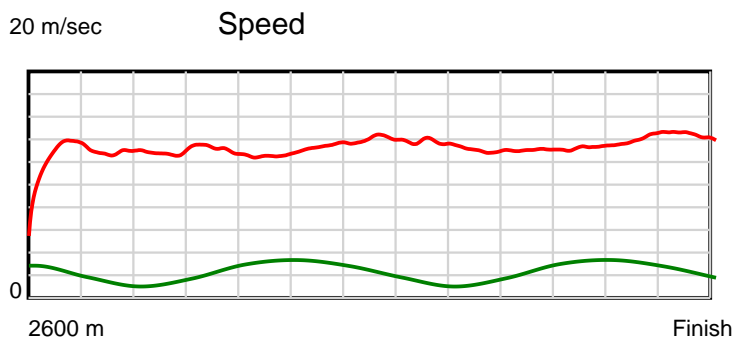

Race Results

July 27, 2023, Race 8, AIRPARK CANTERBURY 2023 WINTER REWARDS HANDICAP TROT, Distance 2600m, Addington - Survey 3200m

Result	TAB no.	Horse (Barrier)	2200m to	2000m to	1800m to	1600m to	1400m to	1200m to	1000m to	800m to	600m to	400m to	200m to	Total or	Margin
2nd	7	Magic Dash (6)	2000m	1800m	1600m	1400m	1200m	1000m	800m	600m	400m	200m	WP	Average	
		Position in running (margin)	6(7.5)	5(10.2)	5(9.7)	5(7.9)	5(5.3)	5(4.1)	6(4.7)	6(4.7)	5(4.0)	5(4.4)	3(4.9)		3.80
		Sectional time (s)	15.78	15.21	16.21	15.14	14.25	14.84	15.54	15.32	15.37	14.40	13.92		
		Cumulative time (s)	165.98	150.20	134.99	118.78	103.64	89.39	74.55	59.01	43.69	28.32	13.92	3:19.20	
		Speed (m/s)	12.67	13.15	12.34	13.21	14.04	13.48	12.87	13.05	13.01	13.89	14.37	13.05	
		Stride length (m)	6.04	6.15	5.94	6.29	6.59	6.47	6.26	6.16	6.13	6.19	6.48	6.19	
		Stride duration (s)	0.477	0.467	0.481	0.476	0.470	0.480	0.486	0.472	0.471	0.445	0.451	0.474	
		Stride efficiency (%)	57.05	59.02	55.13	61.75	67.87	65.38	61.20	59.37	58.72	59.84	65.55	59.83	
		Stride count	33.10	32.54	33.67	31.82	30.35	30.92	31.96	32.45	32.63	32.32	30.88	420.18	

Note: Horizontal distance axis grid lines are 200m furlongs.

Disclaimer.

HRNZ and NZMTC and Thoroughbred Ratings Pty Ltd accepts no responsibility for the completeness or accuracy of any of the information contained herein, and makes no representations about its suitability for any particular purpose. Users should make their own judgements about those matters and/or seek independent advice. You assume all risks associated with use of the data provided on this page.