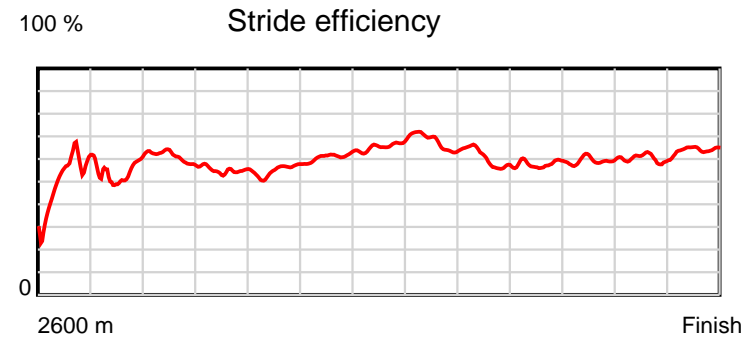

Race Results

July 27, 2023, Race 8, AIRPARK CANTERBURY 2023 WINTER REWARDS HANDICAP TROT, Distance 2600m, Addington - Survey 3200m

Result	TAB no.	Horse (Barrier)	2200m to	2000m to	1800m to	1600m to	1400m to	1200m to	1000m to	800m to	600m to	400m to	200m to	Total or	Margin
7th	11	The Fox (2)	2000m	1800m	1600m	1400m	1200m	1000m	800m	600m	400m	200m	WP	Average	
		Position in running (margin)	3(2.8)	1(0.0)	2(2.4)	2(2.1)	2(1.8)	3(2.2)	3(2.1)	3(2.6)	4(2.7)	4(3.3)	5(9.1)		11.50
		Sectional time (s)	14.85	15.70	16.46	15.54	14.51	14.72	15.61	15.47	15.40	15.26	14.66		
		Cumulative time (s)	168.18	153.33	137.63	121.17	105.63	91.12	76.40	60.79	45.32	29.92	14.66	3:20.59	
		Speed (m/s)	13.47	12.74	12.15	12.87	13.78	13.59	12.81	12.93	12.99	13.11	13.64	12.96	
		Stride length (m)	6.15	5.96	5.95	6.23	6.47	6.51	6.18	6.10	6.19	6.18	6.38	6.12	
		Stride duration (s)	0.457	0.468	0.489	0.484	0.469	0.479	0.483	0.472	0.477	0.472	0.468	0.472	
		Stride efficiency (%)	59.14	55.42	55.24	60.69	65.43	66.25	59.76	58.19	59.92	59.66	63.65	58.56	
		Stride count	32.51	33.58	33.64	32.09	30.91	30.72	32.34	32.78	32.30	32.37	31.34	424.73	

Note: Horizontal distance axis grid lines are 200m furlongs.

Disclaimer.

HRNZ and NZMTC and Thoroughbred Ratings Pty Ltd accepts no responsibility for the completeness or accuracy of any of the information contained herein, and makes no representations about its suitability for any particular purpose. Users should make their own judgements about those matters and/or seek independent advice. You assume all risks associated with use of the data provided on this page.