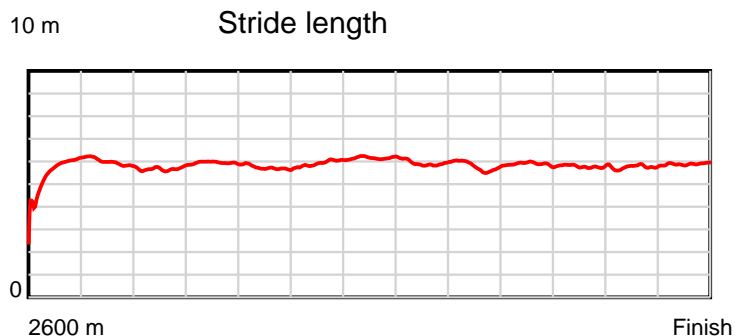

Race Results

July 27, 2023, Race 8, AIRPARK CANTERBURY 2023 WINTER REWARDS HANDICAP TROT, Distance 2600m, Addington - Survey 3200m

Result	TAB no.	Horse (Barrier)	2200m to	2000m to	1800m to	1600m to	1400m to	1200m to	1000m to	800m to	600m to	400m to	200m to	Total or	Margin
9th	4	Tedesco (9)	2000m	1800m	1600m	1400m	1200m	1000m	800m	600m	400m	200m	WP	Average	
		Position in running (margin)	2(2.4)	4(6.6)	4(7.7)	4(7.0)	6(6.3)	8(6.8)	8(8.2)	8(7.6)	8(6.5)	8(8.0)	9(12.8)		13.50
		Sectional time (s)	16.02	15.48	16.40	15.45	14.54	14.98	15.42	15.26	15.56	15.10	14.50		
		Cumulative time (s)	168.71	152.69	137.21	120.81	105.36	90.82	75.84	60.42	45.16	29.60	14.50	3:20.94	
		Speed (m/s)	12.48	12.92	12.20	12.94	13.76	13.35	12.97	13.11	12.85	13.25	13.79	12.94	
		Stride length (m)	5.68	5.93	5.66	5.86	6.14	5.87	5.79	5.87	5.72	5.68	5.89	5.81	
		Stride duration (s)	0.455	0.459	0.464	0.452	0.447	0.440	0.447	0.448	0.445	0.429	0.427	0.449	
		Stride efficiency (%)	50.45	54.87	50.09	53.57	58.98	53.89	52.44	53.92	51.20	50.46	54.15	52.71	
		Stride count	35.20	33.75	35.33	34.16	32.55	34.06	34.52	34.05	34.94	35.20	33.98	447.65	

Note: Horizontal distance axis grid lines are 200m furlongs.

Disclaimer.

HRNZ and NZMTC and Thoroughbred Ratings Pty Ltd accepts no responsibility for the completeness or accuracy of any of the information contained herein, and makes no representations about its suitability for any particular purpose. Users should make their own judgements about those matters and/or seek independent advice. You assume all risks associated with use of the data provided on this page.