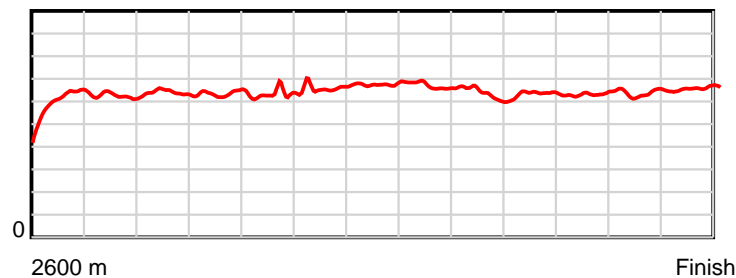

10 m Stride length

0.6 s Stride duration

20 m/sec Speed

100 % Stride efficiency

Note: Horizontal distance axis grid lines are 200m furlongs.

Disclaimer.

HRNZ and NZMTC and Thoroughbred Ratings Pty Ltd accepts no responsibility for the completeness or accuracy of any of the information contained herein, and makes no representations about its suitability for any particular purpose. Users should make their own judgements about those matters and/or seek independent advice. You assume all risks associated with use of the data provided on this page.