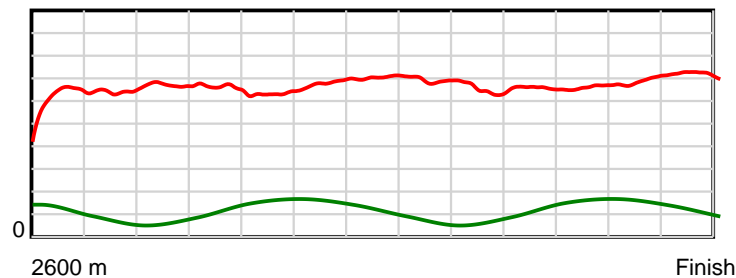

10 m Stride length

0.6 s Stride duration

20 m/sec Speed

100 % Stride efficiency

Note: Horizontal distance axis grid lines are 200m furlongs.

Disclaimer.

HRNZ and NZMTC and Thoroughbred Ratings Pty Ltd accepts no responsibility for the completeness or accuracy of any of the information contained herein, and makes no representations about its suitability for any particular purpose. Users should make their own judgements about those matters and/or seek independent advice. You assume all risks associated with use of the data provided on this page.