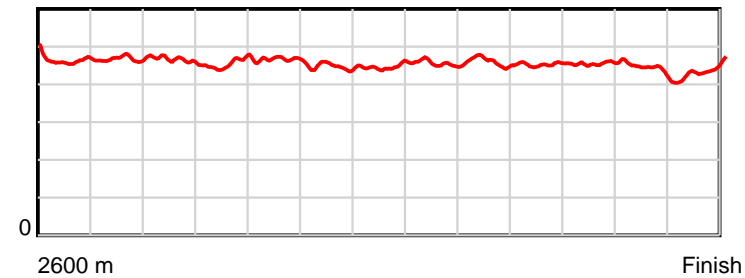

10 m Stride length

0.6 s Stride duration

20 m/sec Speed

100 % Stride efficiency

Note: Horizontal distance axis grid lines are 200m furlongs.

Disclaimer.

HRNZ and NZMTC and Thoroughbred Ratings Pty Ltd accepts no responsibility for the completeness or accuracy of any of the information contained herein, and makes no representations about its suitability for any particular purpose. Users should make their own judgements about those matters and/or seek independent advice. You assume all risks associated with use of the data provided on this page.