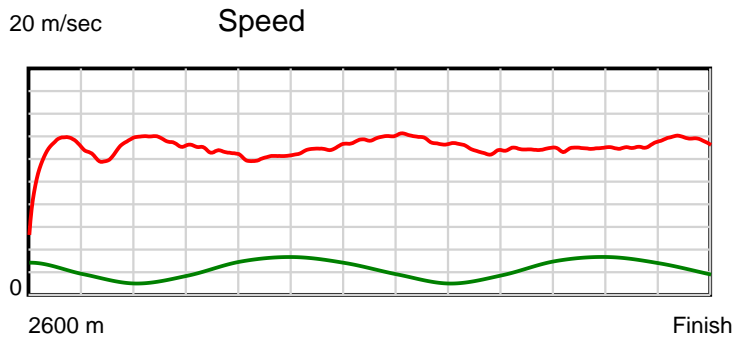

Race Results

July 27, 2023, Race 8, AIRPARK CANTERBURY 2023 WINTER REWARDS HANDICAP TROT, Distance 2600m, Addington - Survey 3200m

Result	TAB no.	Horse (Barrier)	2200m to	2000m to	1800m to	1600m to	1400m to	1200m to	1000m to	800m to	600m to	400m to	200m to	Total or	Margin
7th	11	The Fox (2)	2000m	1800m	1600m	1400m	1200m	1000m	800m	600m	400m	200m	WP	Average	
		Position in running (margin)	3(2.8)	1(0.0)	2(2.4)	2(2.1)	2(1.8)	3(2.2)	3(2.1)	3(2.6)	4(2.7)	4(3.3)	5(9.1)		11.50
		Sectional time (s)	14.85	15.70	16.46	15.54	14.51	14.72	15.61	15.47	15.40	15.26	14.66		
		Cumulative time (s)	168.18	153.33	137.63	121.17	105.63	91.12	76.40	60.79	45.32	29.92	14.66	3:20.59	
		Speed (m/s)	13.47	12.74	12.15	12.87	13.78	13.59	12.81	12.93	12.99	13.11	13.64	12.96	
		Stride length (m)	6.15	5.96	5.95	6.23	6.47	6.51	6.18	6.10	6.19	6.18	6.38	6.12	
		Stride duration (s)	0.457	0.468	0.489	0.484	0.469	0.479	0.483	0.472	0.477	0.472	0.468	0.472	
		Stride efficiency (%)	59.14	55.42	55.24	60.69	65.43	66.25	59.76	58.19	59.92	59.66	63.65	58.56	
		Stride count	32.51	33.58	33.64	32.09	30.91	30.72	32.34	32.78	32.30	32.37	31.34	424.73	

Note: Horizontal distance axis grid lines are 200m furlongs.

Disclaimer.

HRNZ and NZMTC and Thoroughbred Ratings Pty Ltd accepts no responsibility for the completeness or accuracy of any of the information contained herein, and makes no representations about its suitability for any particular purpose. Users should make their own judgements about those matters and/or seek independent advice. You assume all risks associated with use of the data provided on this page.