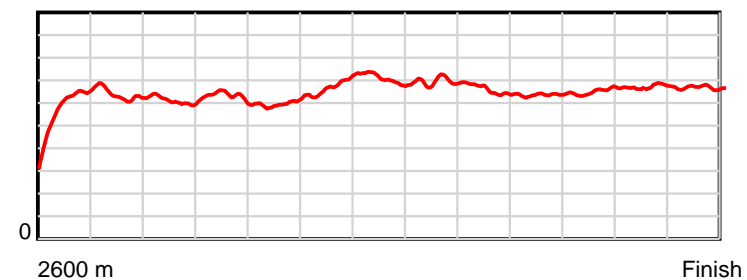

10 m Stride length

0.6 s Stride duration

20 m/sec Speed

100 % Stride efficiency

Note: Horizontal distance axis grid lines are 200m furlongs.

Disclaimer.

HRNZ and NZMTC and Thoroughbred Ratings Pty Ltd accepts no responsibility for the completeness or accuracy of any of the information contained herein, and makes no representations about its suitability for any particular purpose. Users should make their own judgements about those matters and/or seek independent advice. You assume all risks associated with use of the data provided on this page.