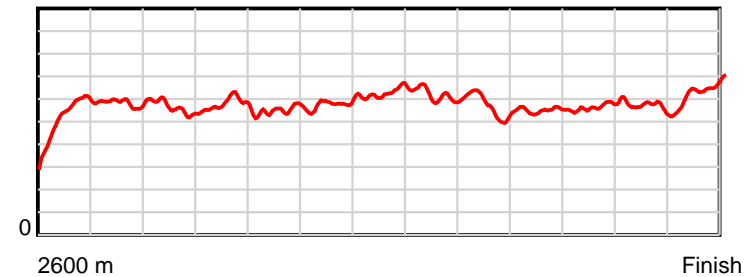

10 m Stride length

0.6 s Stride duration

20 m/sec Speed

100 % Stride efficiency

Note: Horizontal distance axis grid lines are 200m furlongs.

Disclaimer.

HRNZ and NZMTC and Thoroughbred Ratings Pty Ltd accepts no responsibility for the completeness or accuracy of any of the information contained herein, and makes no representations about its suitability for any particular purpose. Users should make their own judgements about those matters and/or seek independent advice. You assume all risks associated with use of the data provided on this page.