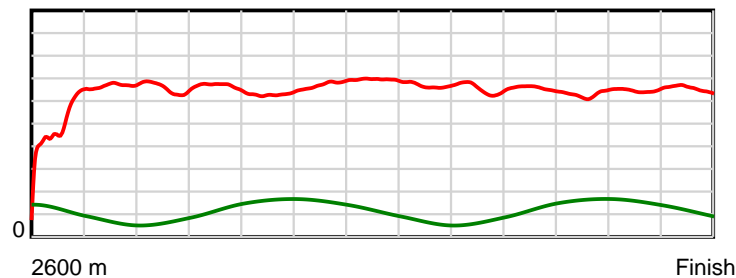

10 m Stride length

0.5 s Stride duration

20 m/sec Speed

100 % Stride efficiency

Note: Horizontal distance axis grid lines are 200m furlongs.

Disclaimer.

HRNZ and NZMTC and Thoroughbred Ratings Pty Ltd accepts no responsibility for the completeness or accuracy of any of the information contained herein, and makes no representations about its suitability for any particular purpose. Users should make their own judgements about those matters and/or seek independent advice. You assume all risks associated with use of the data provided on this page.