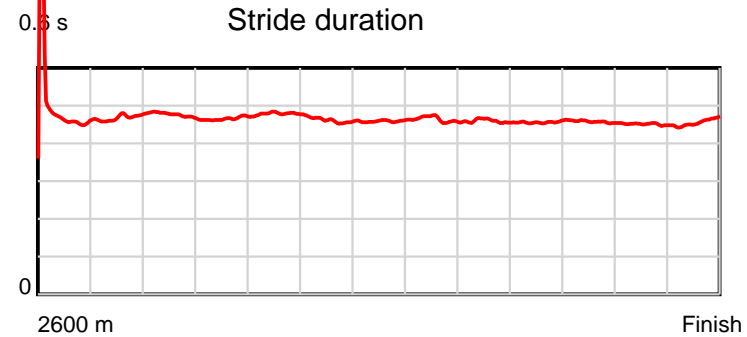

Race Results

July 27, 2023, Race 8, AIRPARK CANTERBURY 2023 WINTER REWARDS HANDICAP TROT, Distance 2600m, Addington - Survey 3200m

Result	TAB no.	Horse (Barrier)	2200m to	2000m to	1800m to	1600m to	1400m to	1200m to	1000m to	800m to	600m to	400m to	200m to	Total or	Margin
11th	1	Top Pocket Cha... (5)	2000m	1800m	1600m	1400m	1200m	1000m	800m	600m	400m	200m	WP	Average	
		Position in running (margin)	5(5.7)	6(11.9)	7(11.9)	7(9.6)	9(8.5)	10(8.5)	11(11.7)	11(13.1)	11(10.9)	11(13.3)	11(19.1)		20.90
		Sectional time (s)	16.34	15.31	16.13	15.39	14.44	15.27	15.76	15.07	15.72	15.26	14.61		
		Cumulative time (s)	169.30	152.96	137.65	121.52	106.13	91.69	76.42	60.66	45.59	29.87	14.61	3:22.27	
		Speed (m/s)	12.24	13.06	12.40	13.00	13.85	13.10	12.69	13.27	12.72	13.11	13.69	12.85	
		Stride length (m)	5.82	6.08	5.93	6.00	6.35	6.06	5.83	6.05	5.82	5.91	6.25	5.99	
		Stride duration (s)	0.476	0.466	0.479	0.462	0.459	0.463	0.460	0.456	0.457	0.451	0.457	0.466	
		Stride efficiency (%)	53.02	57.81	55.03	56.21	63.11	57.39	53.19	57.21	52.90	54.58	61.01	56.04	
		Stride count	34.34	32.88	33.70	33.35	31.47	33.00	34.28	33.05	34.38	33.84	32.01	434.18	

Note: Horizontal distance axis grid lines are 200m furlongs.

Disclaimer.

HRNZ and NZMTC and Thoroughbred Ratings Pty Ltd accepts no responsibility for the completeness or accuracy of any of the information contained herein, and makes no representations about its suitability for any particular purpose. Users should make their own judgements about those matters and/or seek independent advice. You assume all risks associated with use of the data provided on this page.