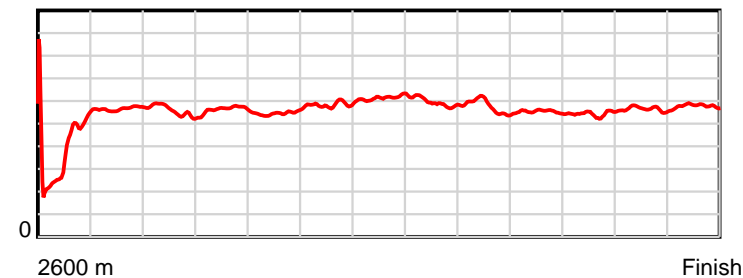

10 m Stride length

0.5 s Stride duration

20 m/sec Speed

100 % Stride efficiency

Note: Horizontal distance axis grid lines are 200m furlongs.

Disclaimer.

HRNZ and NZMTC and Thoroughbred Ratings Pty Ltd accepts no responsibility for the completeness or accuracy of any of the information contained herein, and makes no representations about its suitability for any particular purpose. Users should make their own judgements about those matters and/or seek independent advice. You assume all risks associated with use of the data provided on this page.