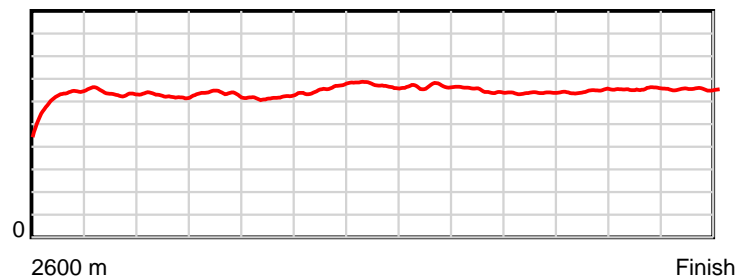

10 m Stride length

0.6 s Stride duration

20 m/sec Speed

100 % Stride efficiency

Note: Horizontal distance axis grid lines are 200m furlongs.

Disclaimer.

HRNZ and NZMTC and Thoroughbred Ratings Pty Ltd accepts no responsibility for the completeness or accuracy of any of the information contained herein, and makes no representations about its suitability for any particular purpose. Users should make their own judgements about those matters and/or seek independent advice. You assume all risks associated with use of the data provided on this page.