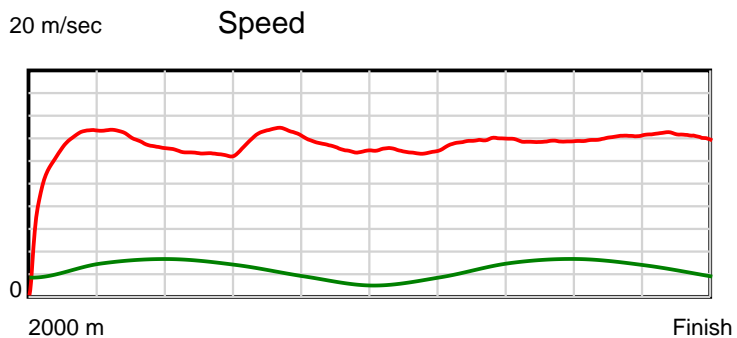

Race Results

July 05, 2024, Race 4, WOODLANDS STUD (JUNIOR DRIVERS) PACE, Distance 2000m, Addington - Survey 3200m

Result	TAB no.	Horse (Barrier)	2000 to	1800m to	1600m to	1400m to	1200m to	1000m to	800m to	600m to	400m to	200m to	Total or	Margin
4th	2	Tempo Warrior (2)	1800m	1600m	1400m	1200m	1000m	800m	600m	400m	200m	WP	Average	
		Position in running (margin)	-	3(3.4)	2(1.5)	2(2.1)	1(0.0)	1(0.0)	1(0.0)	1(0.0)	1(0.0)	2(0.4)		1.80
		Sectional time (s)	17.00	14.43	15.91	13.80	15.23	15.49	14.54	14.62	14.23	14.15		
		Cumulative time (s)	149.40	132.40	117.97	102.06	88.26	73.03	57.54	43.00	28.38	14.15	2:29.40	
		Speed (m/s)	11.77	13.86	12.57	14.49	13.13	12.91	13.76	13.68	14.05	14.13	13.39	
		Stride length (m)	5.45	6.12	5.73	6.20	5.92	5.79	6.00	5.96	5.97	6.07	5.91	
		Stride duration (s)	0.459	0.441	0.456	0.428	0.451	0.449	0.436	0.435	0.424	0.430	0.442	
		Stride efficiency (%)	46.34	58.49	51.31	60.13	54.78	52.41	56.19	55.47	55.60	57.61	54.63	
		Stride count	36.73	32.69	34.90	32.24	33.78	34.54	33.35	33.57	33.53	32.94	338.27	

Note: Horizontal distance axis grid lines are 200m furlongs.

Disclaimer.

HRNZ and NZMTC and Thoroughbred Ratings Pty Ltd accepts no responsibility for the completeness or accuracy of any of the information contained herein, and makes no representations about its suitability for any particular purpose. Users should make their own judgements about those matters and/or seek independent advice. You assume all risks associated with use of the data provided on this page.