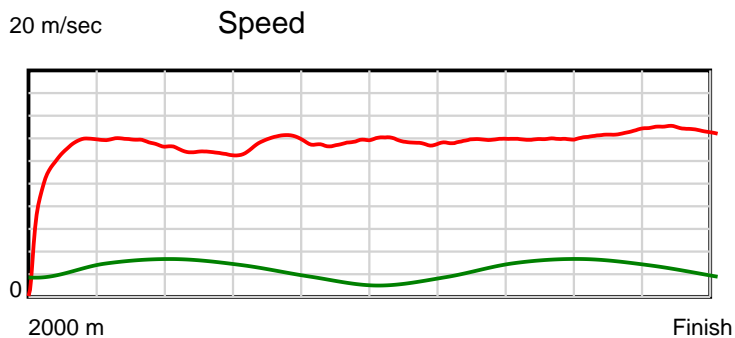

Race Results

July 05, 2024, Race 4, WOODLANDS STUD (JUNIOR DRIVERS) PACE, Distance 2000m, Addington - Survey 3200m

Result	TAB no.	Horse (Barrier)	2000 to 1800m	1800m to 1600m	1600m to 1400m	1400m to 1200m	1200m to 1000m	1000m to 800m	800m to 600m	600m to 400m	400m to 200m	200m to WP	Total or Average	Margin
1st	5	Sky Rocket (5)												
		Position in running (margin)	-	6(6.6)	6(6.7)	6(7.2)	6(9.6)	6(7.8)	4(3.4)	4(3.2)	4(2.6)	3(1.4)		0.00
		Sectional time (s)	17.65	14.77	15.89	14.55	14.94	14.77	14.50	14.52	13.96	13.52		
		Cumulative time (s)	149.07	131.42	116.65	100.76	86.21	71.27	56.50	42.00	27.48	13.52	2:29.07	
		Speed (m/s)	11.33	13.54	12.59	13.75	13.39	13.54	13.79	13.77	14.33	14.79	13.42	
		Stride length (m)	5.79	6.43	6.27	6.64	6.39	6.50	6.55	6.53	6.53	6.46	6.40	
		Stride duration (s)	0.488	0.475	0.498	0.483	0.477	0.480	0.475	0.474	0.456	0.437	0.477	
		Stride efficiency (%)	52.38	64.56	61.43	68.90	63.79	66.08	67.11	66.64	66.60	65.30	64.02	
		Stride count	34.54	31.11	31.90	30.12	31.30	30.76	30.52	30.63	30.64	30.94	312.46	