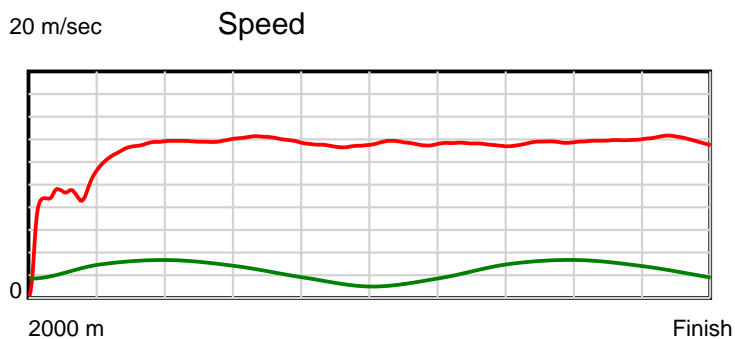

Race Results

July 05, 2024, Race 4, WOODLANDS STUD (JUNIOR DRIVERS) PACE, Distance 2000m, Addington - Survey 3200m

Result	TAB no.	Horse (Barrier)	2000 to	1800m to	1600m to	1400m to	1200m to	1000m to	800m to	600m to	400m to	200m to	Total or	Margin
8th	1	Miki Bennett (1)	1800m	1600m	1400m	1200m	1000m	800m	600m	400m	200m	WP	Average	
		Position in running (margin)	-	8(38.9)	8(41.0)	8(33.1)	8(33.8)	8(32.3)	8(27.3)	8(28.9)	8(29.5)	8(31.9)		31.90
		Sectional time (s)	22.90	15.11	14.48	14.27	14.99	14.66	14.81	14.71	14.56	14.47		
		Cumulative time (s)	154.96	132.06	116.95	102.47	88.20	73.21	58.55	43.74	29.03	14.47	2:34.96	
		Speed (m/s)	8.74	13.24	13.81	14.02	13.34	13.64	13.50	13.60	13.74	13.82	12.91	
		Stride length (m)	4.15	5.98	6.23	6.41	6.07	6.22	6.23	6.21	6.20	6.33	5.91	
		Stride duration (s)	0.459	0.452	0.452	0.458	0.455	0.456	0.461	0.457	0.451	0.458	0.458	
		Stride efficiency (%)	26.85	55.86	60.75	64.28	57.54	60.52	60.68	60.27	59.97	62.70	54.65	
		Stride count	48.25	33.45	32.08	31.18	32.96	32.14	32.10	32.20	32.28	31.57	338.21	

Note: Horizontal distance axis grid lines are 200m furlongs.

Disclaimer.

HRNZ and NZMTC and Thoroughbred Ratings Pty Ltd accepts no responsibility for the completeness or accuracy of any of the information contained herein, and makes no representations about its suitability for any particular purpose. Users should make their own judgements about those matters and/or seek independent advice. You assume all risks associated with use of the data provided on this page.