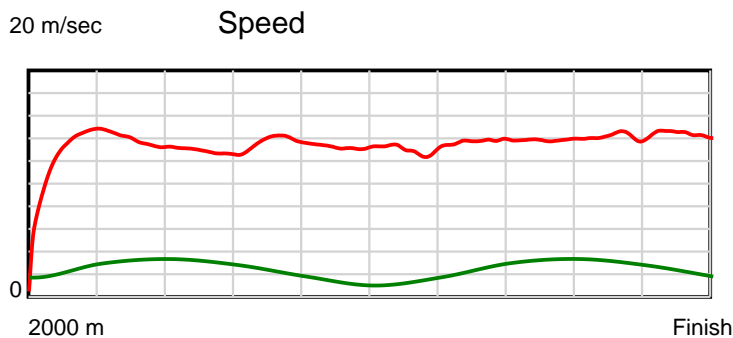

Race Results

July 05, 2024, Race 4, WOODLANDS STUD (JUNIOR DRIVERS) PACE, Distance 2000m, Addington - Survey 3200m

Result	TAB no.	Horse (Barrier)	2000 to	1800m to	1600m to	1400m to	1200m to	1000m to	800m to	600m to	400m to	200m to	Total or	Margin
6th	7	Foveaux Gamble... (7)	1800m	1600m	1400m	1200m	1000m	800m	600m	400m	200m	WP	Average	
		Position in running (margin)	-	2(2.9)	3(3.2)	3(3.6)	4(6.2)	5(6.6)	7(5.9)	7(6.1)	7(5.8)	7(6.4)		6.60
		Sectional time (s)	17.04	14.82	15.86	14.58	15.30	15.38	14.58	14.57	14.25	13.91		
		Cumulative time (s)	150.29	133.25	118.43	102.57	87.99	72.69	57.31	42.73	28.16	13.91	2:30.29	
		Speed (m/s)	11.74	13.50	12.61	13.72	13.07	13.00	13.72	13.73	14.04	14.38	13.31	
		Stride length (m)	5.02	6.06	5.90	6.22	6.16	6.07	6.23	6.26	6.22	6.30	6.02	
		Stride duration (s)	0.423	0.449	0.468	0.453	0.471	0.466	0.455	0.456	0.443	0.438	0.452	
		Stride efficiency (%)	39.36	57.30	54.31	60.37	59.25	57.52	60.75	61.29	60.38	62.08	56.59	
		Stride count	39.85	33.03	33.93	32.18	32.48	32.96	32.08	31.93	32.17	31.73	332.34	

Note: Horizontal distance axis grid lines are 200m furlongs.

Disclaimer.

HRNZ and NZMTC and Thoroughbred Ratings Pty Ltd accepts no responsibility for the completeness or accuracy of any of the information contained herein, and makes no representations about its suitability for any particular purpose. Users should make their own judgements about those matters and/or seek independent advice. You assume all risks associated with use of the data provided on this page.