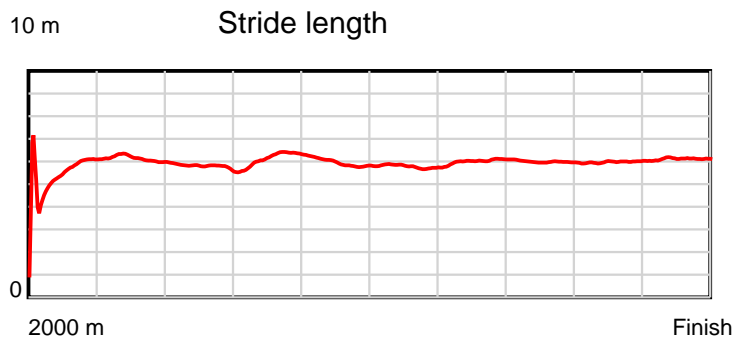

Race Results

July 05, 2024, Race 4, WOODLANDS STUD (JUNIOR DRIVERS) PACE, Distance 2000m, Addington - Survey 3200m

Result	TAB no.	Horse (Barrier)	2000 to	1800m to	1600m to	1400m to	1200m to	1000m to	800m to	600m to	400m to	200m to	Total or	Margin
4th	2	Tempo Warrior (2)	1800m	1600m	1400m	1200m	1000m	800m	600m	400m	200m	WP	Average	
		Position in running (margin)	-	3(3.4)	2(1.5)	2(2.1)	1(0.0)	1(0.0)	1(0.0)	1(0.0)	1(0.0)	2(0.4)		1.80
		Sectional time (s)	17.00	14.43	15.91	13.80	15.23	15.49	14.54	14.62	14.23	14.15		
		Cumulative time (s)	149.40	132.40	117.97	102.06	88.26	73.03	57.54	43.00	28.38	14.15	2:29.40	
		Speed (m/s)	11.77	13.86	12.57	14.49	13.13	12.91	13.76	13.68	14.05	14.13	13.39	
		Stride length (m)	5.45	6.12	5.73	6.20	5.92	5.79	6.00	5.96	5.97	6.07	5.91	
		Stride duration (s)	0.459	0.441	0.456	0.428	0.451	0.449	0.436	0.435	0.424	0.430	0.442	
		Stride efficiency (%)	46.34	58.49	51.31	60.13	54.78	52.41	56.19	55.47	55.60	57.61	54.63	
		Stride count	36.73	32.69	34.90	32.24	33.78	34.54	33.35	33.57	33.53	32.94	338.27	

Note: Horizontal distance axis grid lines are 200m furlongs.

Disclaimer.

HRNZ and NZMTC and Thoroughbred Ratings Pty Ltd accepts no responsibility for the completeness or accuracy of any of the information contained herein, and makes no representations about its suitability for any particular purpose. Users should make their own judgements about those matters and/or seek independent advice. You assume all risks associated with use of the data provided on this page.