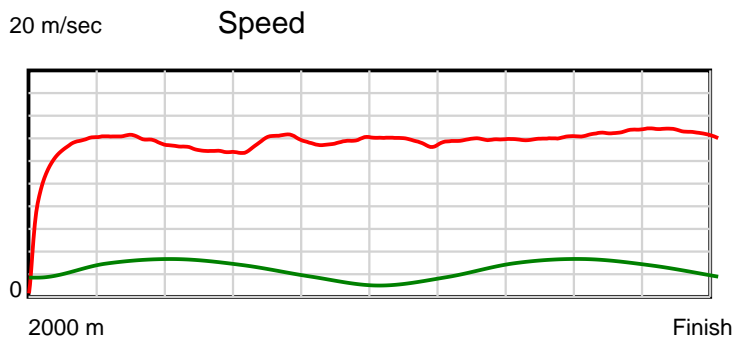

Race Results

July 05, 2024, Race 4, WOODLANDS STUD (JUNIOR DRIVERS) PACE, Distance 2000m, Addington - Survey 3200m

Result	TAB no.	Horse (Barrier)	2000 to	1800m to	1600m to	1400m to	1200m to	1000m to	800m to	600m to	400m to	200m to	Total or	Margin
2nd	4	Style Council (4)	1800m	1600m	1400m	1200m	1000m	800m	600m	400m	200m	WP	Average	
		Position in running (margin)	-	5(4.5)	5(5.4)	5(5.5)	5(7.6)	4(5.7)	2(2.0)	2(1.4)	2(0.9)	1(0.0)		0.50
		Sectional time (s)	17.41	14.92	15.81	14.50	14.93	14.88	14.43	14.54	14.01	13.68		
		Cumulative time (s)	149.11	131.70	116.78	100.97	86.47	71.54	56.66	42.23	27.69	13.68	2:29.11	
		Speed (m/s)	11.49	13.40	12.65	13.79	13.40	13.44	13.86	13.76	14.28	14.62	13.41	
		Stride length (m)	5.46	6.03	5.95	6.26	6.11	6.09	6.22	6.12	6.13	6.35	6.06	
		Stride duration (s)	0.457	0.450	0.470	0.454	0.456	0.453	0.449	0.445	0.429	0.434	0.452	
		Stride efficiency (%)	46.52	56.82	55.24	61.31	58.27	57.92	60.52	58.59	58.71	62.93	57.42	
		Stride count	36.65	33.17	33.64	31.93	32.75	32.85	32.14	32.66	32.63	31.52	329.94	

Note: Horizontal distance axis grid lines are 200m furlongs.

Disclaimer.

HRNZ and NZMTC and Thoroughbred Ratings Pty Ltd accepts no responsibility for the completeness or accuracy of any of the information contained herein, and makes no representations about its suitability for any particular purpose. Users should make their own judgements about those matters and/or seek independent advice. You assume all risks associated with use of the data provided on this page.