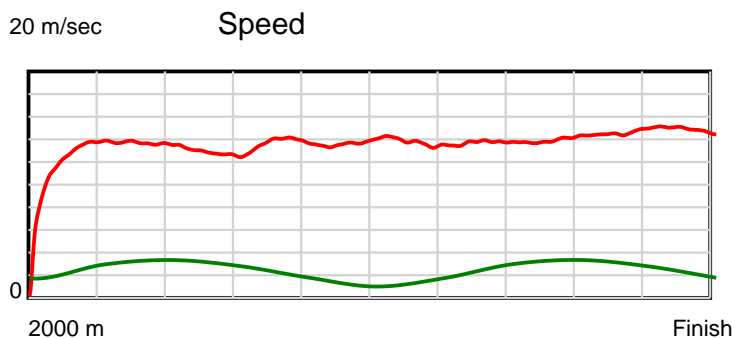

Race Results

July 05, 2024, Race 4, WOODLANDS STUD (JUNIOR DRIVERS) PACE, Distance 2000m, Addington - Survey 3200m

Result	TAB no.	Horse (Barrier)	2000 to	1800m to	1600m to	1400m to	1200m to	1000m to	800m to	600m to	400m to	200m to	Total or	Margin
3rd	8	Flying Bird (8)	1800m	1600m	1400m	1200m	1000m	800m	600m	400m	200m	WP	Average	
		Position in running (margin)	-	7(8.7)	7(9.2)	7(9.0)	7(11.8)	7(10.3)	6(5.6)	6(5.4)	5(4.6)	4(3.5)		1.50
		Sectional time (s)	18.05	14.84	15.76	14.61	15.00	14.71	14.51	14.48	13.97	13.41		
		Cumulative time (s)	149.34	131.29	116.45	100.69	86.08	71.08	56.37	41.86	27.38	13.41	2:29.34	
		Speed (m/s)	11.08	13.48	12.69	13.69	13.33	13.60	13.78	13.81	14.32	14.91	13.39	
		Stride length (m)	5.08	5.67	5.57	5.89	5.72	5.80	5.88	5.85	5.86	5.98	5.72	
		Stride duration (s)	0.456	0.421	0.439	0.430	0.429	0.427	0.427	0.423	0.409	0.401	0.427	
		Stride efficiency (%)	40.34	50.29	48.55	54.14	51.19	52.58	54.11	53.41	53.62	55.82	51.12	
		Stride count	39.36	35.25	35.88	33.98	34.94	34.48	33.99	34.21	34.14	33.46	349.69	

Note: Horizontal distance axis grid lines are 200m furlongs.

Disclaimer.

HRNZ and NZMTC and Thoroughbred Ratings Pty Ltd accepts no responsibility for the completeness or accuracy of any of the information contained herein, and makes no representations about its suitability for any particular purpose. Users should make their own judgements about those matters and/or seek independent advice. You assume all risks associated with use of the data provided on this page.