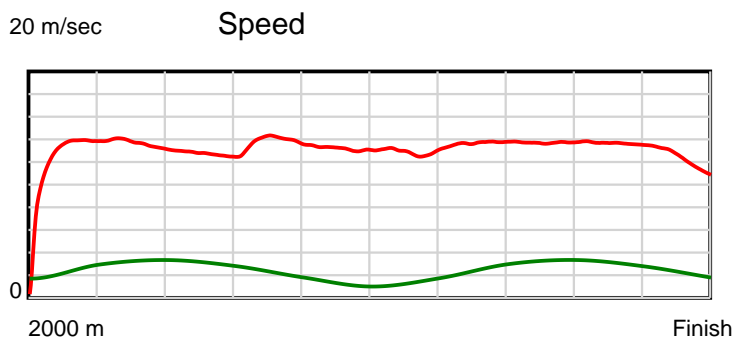

Race Results

July 05, 2024, Race 4, WOODLANDS STUD (JUNIOR DRIVERS) PACE, Distance 2000m, Addington - Survey 3200m

Result	TAB no.	Horse (Barrier)	2000 to	1800m to	1600m to	1400m to	1200m to	1000m to	800m to	600m to	400m to	200m to	Total or	Margin
7th	6	He's A Bay (6)	1800m	1600m	1400m	1200m	1000m	800m	600m	400m	200m	WP	Average	
		Position in running (margin)	-	1(0.0)	1(0.0)	1(0.0)	2(2.1)	2(2.3)	3(2.0)	3(2.4)	3(2.3)	6(5.5)		19.90
		Sectional time (s)	16.32	14.76	15.80	14.51	15.26	15.45	14.60	14.60	14.69	16.75		
		Cumulative time (s)	152.74	136.42	121.66	105.86	91.35	76.09	60.64	46.04	31.44	16.75	2:32.74	
		Speed (m/s)	12.26	13.55	12.66	13.78	13.11	12.94	13.70	13.70	13.61	11.94	13.09	
		Stride length (m)	5.32	5.73	5.49	5.69	5.68	5.57	5.69	5.71	5.54	5.30	5.57	
		Stride duration (s)	0.440	0.423	0.434	0.413	0.433	0.430	0.415	0.417	0.407	0.444	0.425	
		Stride efficiency (%)	44.25	51.38	47.10	50.57	50.39	48.47	50.55	50.87	47.90	43.96	48.44	
		Stride count	37.58	34.88	36.43	35.16	35.22	35.91	35.16	35.06	36.12	37.71	359.23	

Note: Horizontal distance axis grid lines are 200m furlongs.

Disclaimer.

HRNZ and NZMTC and Thoroughbred Ratings Pty Ltd accepts no responsibility for the completeness or accuracy of any of the information contained herein, and makes no representations about its suitability for any particular purpose. Users should make their own judgements about those matters and/or seek independent advice. You assume all risks associated with use of the data provided on this page.