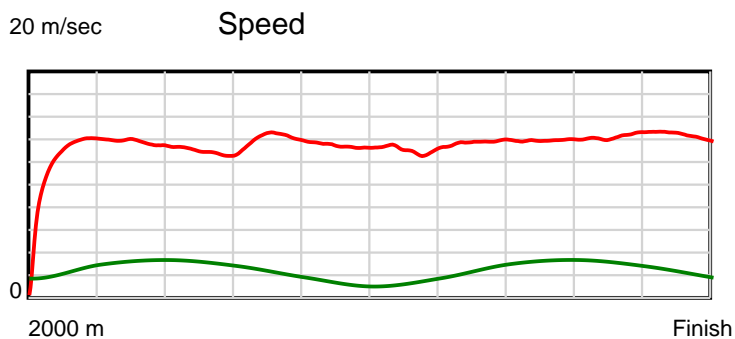

Race Results

July 05, 2024, Race 4, WOODLANDS STUD (JUNIOR DRIVERS) PACE, Distance 2000m, Addington - Survey 3200m

Result	TAB no.	Horse (Barrier)	2000 to	1800m to	1600m to	1400m to	1200m to	1000m to	800m to	600m to	400m to	200m to	Total or	Margin
5th	3	Star Magic (3)	1800m	1600m	1400m	1200m	1000m	800m	600m	400m	200m	WP	Average	
		Position in running (margin)	-	4(4.1)	4(4.8)	4(4.3)	3(4.3)	3(4.5)	5(4.4)	5(4.6)	6(4.6)	5(5.0)		6.10
		Sectional time (s)	17.24	14.86	15.72	14.15	15.27	15.48	14.57	14.62	14.21	14.07		
		Cumulative time (s)	150.19	132.95	118.09	102.37	88.22	72.95	57.47	42.90	28.28	14.07	2:30.19	
		Speed (m/s)	11.60	13.46	12.72	14.13	13.10	12.92	13.73	13.68	14.07	14.21	13.32	
		Stride length (m)	5.71	6.24	6.12	6.55	6.30	6.20	6.45	6.46	6.40	6.54	6.29	
		Stride duration (s)	0.483	0.464	0.481	0.463	0.481	0.480	0.470	0.472	0.455	0.460	0.472	
		Stride efficiency (%)	50.98	60.80	58.48	67.04	62.11	59.99	64.98	65.22	64.10	66.82	61.78	
		Stride count	35.02	32.06	32.69	30.53	31.72	32.28	31.01	30.96	31.23	30.59	318.09	

Note: Horizontal distance axis grid lines are 200m furlongs.

Disclaimer.

HRNZ and NZMTC and Thoroughbred Ratings Pty Ltd accepts no responsibility for the completeness or accuracy of any of the information contained herein, and makes no representations about its suitability for any particular purpose. Users should make their own judgements about those matters and/or seek independent advice. You assume all risks associated with use of the data provided on this page.