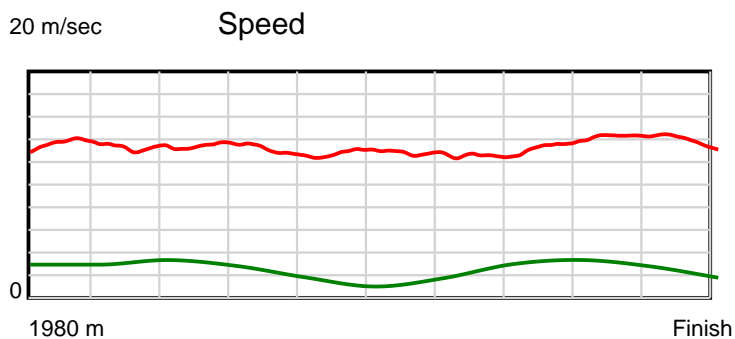

10 m Stride length

0.6 s Stride duration

20 m/sec Speed

100 % Stride efficiency

Note: Horizontal distance axis grid lines are 200m furlongs.

Disclaimer.

HRNZ and NZMTC and Thoroughbred Ratings Pty Ltd accepts no responsibility for the completeness or accuracy of any of the information contained herein, and makes no representations about its suitability for any particular purpose. Users should make their own judgements about those matters and/or seek independent advice. You assume all risks associated with use of the data provided on this page.

Race Results

June 22, 2025, Race 6, THE YALDHURST HOTEL SILK ROAD WINTER SERIES FINAL (MOB TROT), Distance 1980m, Addington - Survey 1980m

Result	TAB no.	Horse (Barrier)	1980 to	1800m to	1600m to	1400m to	1200m to	1000m to	800m to	600m to	400m to	200m to	Total or	Margin
9th	14	Who's Queen (14)	1800m	1600m	1400m	1200m	1000m	800m	600m	400m	200m	WP	Average	
		Position in running (margin)	-	13(7.6)	13(10.6)	12(12.1)	12(11.9)	12(10.5)	12(10.4)	13(10.8)	13(9.8)	11(8.8)		7.50
		Sectional time (s)	13.64	15.26	15.06	15.40	16.07	15.91	16.08	15.26	14.40	14.64		
		Cumulative time (s)	151.72	138.08	122.82	107.76	92.36	76.29	60.38	44.30	29.04	14.64	2:31.72	
		Speed (m/s)	13.20	13.11	13.28	12.99	12.45	12.57	12.44	13.11	13.89	13.66	13.05	
		Stride length (m)	5.73	5.73	5.80	5.75	5.61	5.64	5.54	5.72	5.74	5.84	5.71	
		Stride duration (s)	0.423	0.437	0.437	0.442	0.450	0.449	0.446	0.436	0.413	0.428	0.437	
		Stride efficiency (%)	51.22	51.26	52.65	51.58	49.11	49.79	48.00	51.10	51.46	53.39	50.92	
		Stride count	31.44	34.92	34.45	34.81	35.68	35.43	36.09	34.97	34.85	34.22	346.86	