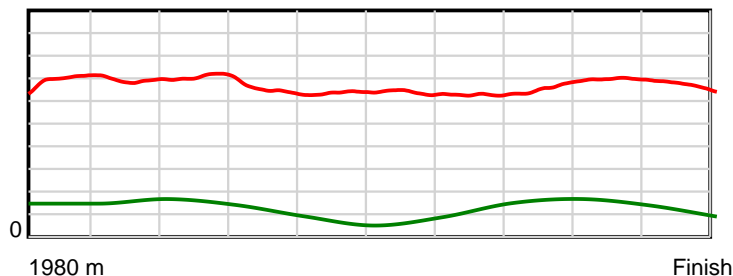

Race Results

June 22, 2025, Race 6, THE YALDHURST HOTEL SILK ROAD WINTER SERIES FINAL (MOB TROT), Distance 1980m, Addington - Survey 1980m

Result	TAB no.	Horse (Barrier)	1980 to	1800m to	1600m to	1400m to	1200m to	1000m to	800m to	600m to	400m to	200m to	Total or	Margin
4th	7	Love Walked In (7)	1800m	1600m	1400m	1200m	1000m	800m	600m	400m	200m	WP	Average	
		Position in running (margin)	-	8(3.5)	6(4.1)	3(2.1)	3(2.5)	2(1.2)	2(1.4)	2(1.5)	2(0.3)	1(0.0)		1.80
		Sectional time (s)	12.91	14.87	14.46	15.50	16.09	15.95	16.04	15.24	14.51	15.14		
		Cumulative time (s)	150.71	137.80	122.93	108.47	92.97	76.88	60.93	44.89	29.65	15.14	2:30.71	
		Speed (m/s)	13.94	13.45	13.83	12.90	12.43	12.54	12.47	13.12	13.78	13.21	13.14	
		Stride length (m)	6.39	6.46	6.48	6.38	6.10	6.14	6.15	6.21	6.32	6.20	6.28	
		Stride duration (s)	0.460	0.481	0.468	0.495	0.491	0.490	0.493	0.473	0.459	0.469	0.478	
		Stride efficiency (%)	63.71	65.29	65.53	63.64	58.21	58.85	59.16	60.24	62.49	60.02	61.61	
		Stride count	28.19	30.94	30.88	31.34	32.77	32.59	32.51	32.21	31.63	32.27	315.33	

10 m Stride length

0.6 s Stride duration

20 m/sec Speed

100 % Stride efficiency

Note: Horizontal distance axis grid lines are 200m furlongs.

Disclaimer.

HRNZ and NZMTC and Thoroughbred Ratings Pty Ltd accepts no responsibility for the completeness or accuracy of any of the information contained herein, and makes no representations about its suitability for any particular purpose. Users should make their own judgements about those matters and/or seek independent advice. You assume all risks associated with use of the data provided on this page.