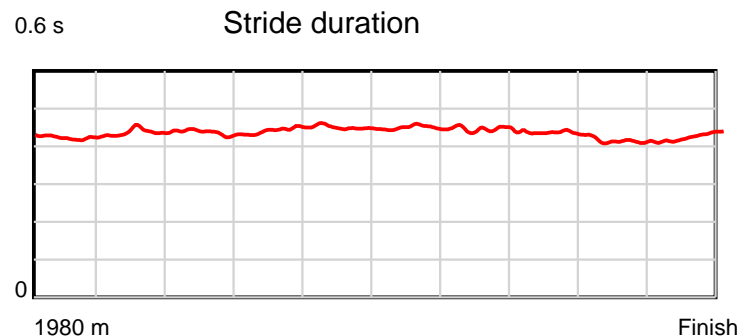

10 m Stride length

0.6 s Stride duration

20 m/sec Speed

100 % Stride efficiency

Note: Horizontal distance axis grid lines are 200m furlongs.

Disclaimer.

HRNZ and NZMTC and Thoroughbred Ratings Pty Ltd accepts no responsibility for the completeness or accuracy of any of the information contained herein, and makes no representations about its suitability for any particular purpose. Users should make their own judgements about those matters and/or seek independent advice. You assume all risks associated with use of the data provided on this page.

Race Results

June 22, 2025, Race 6, THE YALDHURST HOTEL SILK ROAD WINTER SERIES FINAL (MOB TROT), Distance 1980m, Addington - Survey 1980m

Result	TAB no.	Horse (Barrier)	1980 to	1800m to	1600m to	1400m to	1200m to	1000m to	800m to	600m to	400m to	200m to	Total or	Margin
9th	14	Who's Queen (14)	1800m	1600m	1400m	1200m	1000m	800m	600m	400m	200m	WP	Average	
		Position in running (margin)	-	13(7.6)	13(10.6)	12(12.1)	12(11.9)	12(10.5)	12(10.4)	13(10.8)	13(9.8)	11(8.8)		7.50
		Sectional time (s)	13.64	15.26	15.06	15.40	16.07	15.91	16.08	15.26	14.40	14.64		
		Cumulative time (s)	151.72	138.08	122.82	107.76	92.36	76.29	60.38	44.30	29.04	14.64	2:31.72	
		Speed (m/s)	13.20	13.11	13.28	12.99	12.45	12.57	12.44	13.11	13.89	13.66	13.05	
		Stride length (m)	5.73	5.73	5.80	5.75	5.61	5.64	5.54	5.72	5.74	5.84	5.71	
		Stride duration (s)	0.423	0.437	0.437	0.442	0.450	0.449	0.446	0.436	0.413	0.428	0.437	
		Stride efficiency (%)	51.22	51.26	52.65	51.58	49.11	49.79	48.00	51.10	51.46	53.39	50.92	
		Stride count	31.44	34.92	34.45	34.81	35.68	35.43	36.09	34.97	34.85	34.22	346.86	