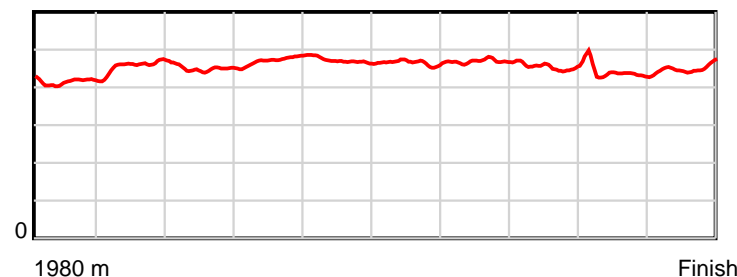

Race Results

June 22, 2025, Race 6, THE YALDHURST HOTEL SILK ROAD WINTER SERIES FINAL (MOB TROT), Distance 1980m, Addington - Survey 1980m

Result	TAB no.	Horse (Barrier)	1980 to	1800m to	1600m to	1400m to	1200m to	1000m to	800m to	600m to	400m to	200m to	Total or	Margin
8th	2	Aradne (2)	1800m	1600m	1400m	1200m	1000m	800m	600m	400m	200m	WP	Average	
		Position in running (margin)	-	3(0.8)	4(2.4)	7(6.2)	6(6.6)	7(5.5)	7(6.1)	7(6.5)	9(6.1)	8(5.7)		5.60
		Sectional time (s)	12.65	15.04	15.44	15.49	16.13	16.03	16.07	15.38	14.50	14.66		
		Cumulative time (s)	151.39	138.74	123.70	108.26	92.77	76.64	60.61	44.54	29.16	14.66	2:31.39	
		Speed (m/s)	14.23	13.30	12.95	12.91	12.40	12.48	12.45	13.00	13.79	13.64	13.08	
		Stride length (m)	5.94	6.11	5.82	6.10	5.83	5.80	5.83	5.91	6.03	6.16	5.95	
		Stride duration (s)	0.414	0.459	0.450	0.472	0.470	0.465	0.468	0.455	0.437	0.452	0.455	
		Stride efficiency (%)	55.14	58.35	53.00	58.09	53.17	52.61	53.10	54.63	56.85	59.34	55.35	
		Stride count	30.30	32.73	34.34	32.80	34.29	34.47	34.31	33.83	33.16	32.46	332.69	

10 m Stride length

0.6 s Stride duration

20 m/sec Speed

100 % Stride efficiency

Note: Horizontal distance axis grid lines are 200m furlongs.

Disclaimer.

HRNZ and NZMTC and Thoroughbred Ratings Pty Ltd accepts no responsibility for the completeness or accuracy of any of the information contained herein, and makes no representations about its suitability for any particular purpose. Users should make their own judgements about those matters and/or seek independent advice. You assume all risks associated with use of the data provided on this page.