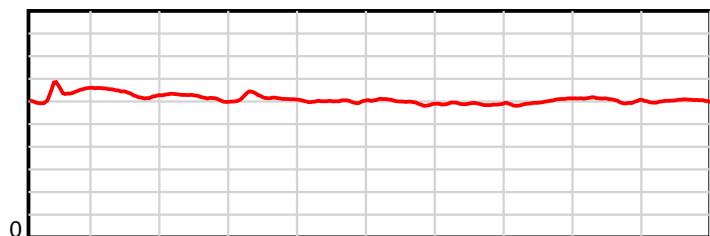

Race Results

June 22, 2025, Race 6, THE YALDHURST HOTEL SILK ROAD WINTER SERIES FINAL (MOB TROT), Distance 1980m, Addington - Survey 1980m

Result	TAB no.	Horse (Barrier)	1980 to	1800m to	1600m to	1400m to	1200m to	1000m to	800m to	600m to	400m to	200m to	Total or	Margin
7th	6	Waihemo Hannah (6)	1800m	1600m	1400m	1200m	1000m	800m	600m	400m	200m	WP	Average	
		Position in running (margin)	-	2(0.6)	1(0.0)	2(1.9)	2(2.1)	3(1.3)	3(2.1)	3(2.4)	3(1.9)	5(3.0)		4.60
		Sectional time (s)	12.51	14.67	15.11	15.48	16.18	16.05	16.06	15.36	14.74	15.04		
		Cumulative time (s)	151.20	138.69	124.02	108.91	93.43	77.25	61.20	45.14	29.78	15.04	2:31.20	
		Speed (m/s)	14.39	13.63	13.24	12.92	12.36	12.46	12.45	13.02	13.57	13.30	13.10	
		Stride length (m)	6.30	6.20	6.15	6.18	5.97	5.90	5.89	6.02	6.05	6.03	6.06	
		Stride duration (s)	0.438	0.455	0.465	0.478	0.483	0.474	0.473	0.462	0.446	0.454	0.463	
		Stride efficiency (%)	62.01	60.04	59.08	59.71	55.75	54.41	54.24	56.60	57.25	56.89	57.48	
		Stride count	28.57	32.27	32.53	32.36	33.48	33.89	33.95	33.23	33.04	33.15	326.47	

10 m Stride length

1980 m Finish