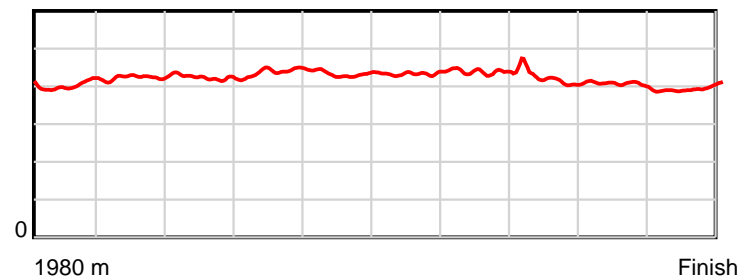

Race Results

June 22, 2025, Race 6, THE YALDHURST HOTEL SILK ROAD WINTER SERIES FINAL (MOB TROT), Distance 1980m, Addington - Survey 1980m

Result	TAB no.	Horse (Barrier)	1980 to	1800m to	1600m to	1400m to	1200m to	1000m to	800m to	600m to	400m to	200m to	Total or	Margin
2nd	4	Buffy Northsta... (4)	1800m	1600m	1400m	1200m	1000m	800m	600m	400m	200m	WP	Average	
		Position in running (margin)	-	9(3.5)	10(6.9)	8(8.4)	9(8.8)	8(6.9)	8(6.8)	8(6.9)	8(5.9)	7(5.3)		0.80
		Sectional time (s)	12.95	15.33	15.07	15.49	15.99	15.90	16.04	15.27	14.47	14.02		
		Cumulative time (s)	150.53	137.58	122.25	107.18	91.69	75.70	59.80	43.76	28.49	14.02	2:30.53	
		Speed (m/s)	13.90	13.05	13.27	12.91	12.51	12.58	12.47	13.10	13.82	14.27	13.15	
		Stride length (m)	5.58	5.52	5.62	5.68	5.41	5.46	5.45	5.51	5.59	5.66	5.55	
		Stride duration (s)	0.402	0.423	0.424	0.440	0.433	0.434	0.437	0.421	0.404	0.397	0.422	
		Stride efficiency (%)	48.68	47.69	49.39	50.33	45.81	46.52	46.46	47.41	48.78	50.03	48.07	
		Stride count	32.25	36.20	35.57	35.24	36.94	36.65	36.68	36.31	35.80	35.35	356.99	

10 m Stride length

0.6 s Stride duration

20 m/sec Speed

100 % Stride efficiency

Note: Horizontal distance axis grid lines are 200m furlongs.

Disclaimer.

HRNZ and NZMTC and Thoroughbred Ratings Pty Ltd accepts no responsibility for the completeness or accuracy of any of the information contained herein, and makes no representations about its suitability for any particular purpose. Users should make their own judgements about those matters and/or seek independent advice. You assume all risks associated with use of the data provided on this page.