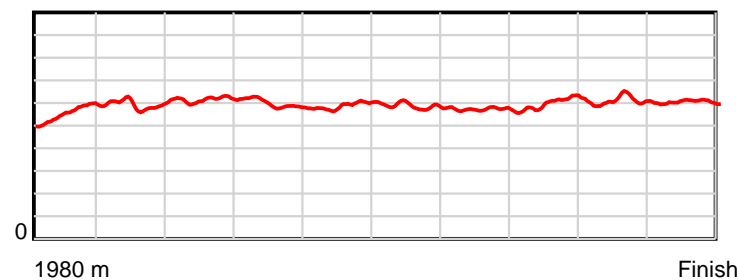

10 m Stride length

0.6 s Stride duration

20 m/sec Speed

100 % Stride efficiency

Note: Horizontal distance axis grid lines are 200m furlongs.

Disclaimer.

HRNZ and NZMTC and Thoroughbred Ratings Pty Ltd accepts no responsibility for the completeness or accuracy of any of the information contained herein, and makes no representations about its suitability for any particular purpose. Users should make their own judgements about those matters and/or seek independent advice. You assume all risks associated with use of the data provided on this page.