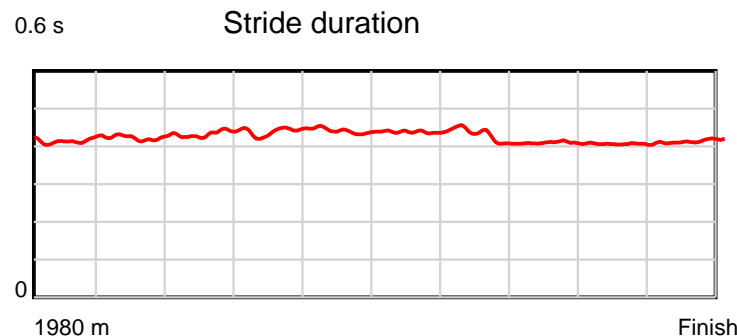

10 m Stride length

0.6 s Stride duration

20 m/sec Speed

100 % Stride efficiency

Note: Horizontal distance axis grid lines are 200m furlongs.

Disclaimer.

HRNZ and NZMTC and Thoroughbred Ratings Pty Ltd accepts no responsibility for the completeness or accuracy of any of the information contained herein, and makes no representations about its suitability for any particular purpose. Users should make their own judgements about those matters and/or seek independent advice. You assume all risks associated with use of the data provided on this page.

Race Results

June 22, 2025, Race 6, THE YALDHURST HOTEL SILK ROAD WINTER SERIES FINAL (MOB TROT), Distance 1980m, Addington - Survey 1980m

Result	TAB no.	Horse (Barrier)	1980 to	1800m to	1600m to	1400m to	1200m to	1000m to	800m to	600m to	400m to	200m to	Total or	Margin
5th	13	Holly Highland... (13)	1800m	1600m	1400m	1200m	1000m	800m	600m	400m	200m	WP	Average	
		Position in running (margin)	-	10(5.5)	11(8.2)	13(13.5)	13(13.9)	13(12.4)	13(12.3)	10(8.7)	5(3.9)	6(3.6)		2.50
		Sectional time (s)	13.45	15.23	15.68	15.50	16.06	15.90	15.43	14.64	14.52	14.41		
		Cumulative time (s)	150.82	137.37	122.14	106.46	90.96	74.90	59.00	43.57	28.93	14.41	2:30.82	
		Speed (m/s)	13.38	13.13	12.76	12.90	12.45	12.58	12.96	13.66	13.77	13.88	13.13	
		Stride length (m)	5.71	5.55	5.53	5.67	5.49	5.52	5.55	5.60	5.60	5.75	5.60	
		Stride duration (s)	0.414	0.423	0.434	0.440	0.441	0.439	0.428	0.410	0.407	0.414	0.426	
		Stride efficiency (%)	51.03	48.21	47.87	50.28	47.07	47.61	48.17	49.00	49.09	51.67	48.95	
		Stride count	31.50	36.01	36.14	35.26	36.44	36.23	36.02	35.72	35.68	34.78	353.78	