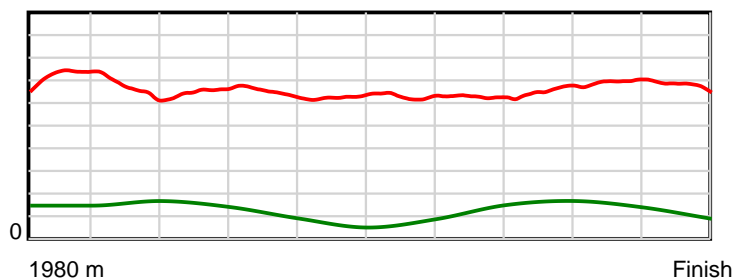

Race Results

June 22, 2025, Race 6, THE YALDHURST HOTEL SILK ROAD WINTER SERIES FINAL (MOB TROT), Distance 1980m, Addington - Survey 1980m

Result	TAB no.	Horse (Barrier)	1980 to	1800m to	1600m to	1400m to	1200m to	1000m to	800m to	600m to	400m to	200m to	Total or	Margin
8th	2	Aradne (2)	1800m	1600m	1400m	1200m	1000m	800m	600m	400m	200m	WP	Average	
		Position in running (margin)	-	3(0.8)	4(2.4)	7(6.2)	6(6.6)	7(5.5)	7(6.1)	7(6.5)	9(6.1)	8(5.7)		5.60
		Sectional time (s)	12.65	15.04	15.44	15.49	16.13	16.03	16.07	15.38	14.50	14.66		
		Cumulative time (s)	151.39	138.74	123.70	108.26	92.77	76.64	60.61	44.54	29.16	14.66	2:31.39	
		Speed (m/s)	14.23	13.30	12.95	12.91	12.40	12.48	12.45	13.00	13.79	13.64	13.08	
		Stride length (m)	5.94	6.11	5.82	6.10	5.83	5.80	5.83	5.91	6.03	6.16	5.95	
		Stride duration (s)	0.414	0.459	0.450	0.472	0.470	0.465	0.468	0.455	0.437	0.452	0.455	
		Stride efficiency (%)	55.14	58.35	53.00	58.09	53.17	52.61	53.10	54.63	56.85	59.34	55.35	
		Stride count	30.30	32.73	34.34	32.80	34.29	34.47	34.31	33.83	33.16	32.46	332.69	

10 m Stride length

0.6 s Stride duration

20 m/sec Speed

100 % Stride efficiency

Note: Horizontal distance axis grid lines are 200m furlongs.

Disclaimer.

HRNZ and NZMTC and Thoroughbred Ratings Pty Ltd accepts no responsibility for the completeness or accuracy of any of the information contained herein, and makes no representations about its suitability for any particular purpose. Users should make their own judgements about those matters and/or seek independent advice. You assume all risks associated with use of the data provided on this page.