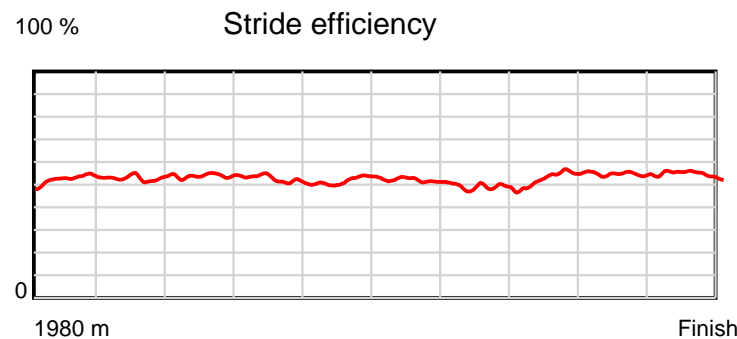

10 m Stride length

0.6 s Stride duration

20 m/sec Speed

100 % Stride efficiency

Note: Horizontal distance axis grid lines are 200m furlongs.

Disclaimer.

HRNZ and NZMTC and Thoroughbred Ratings Pty Ltd accepts no responsibility for the completeness or accuracy of any of the information contained herein, and makes no representations about its suitability for any particular purpose. Users should make their own judgements about those matters and/or seek independent advice. You assume all risks associated with use of the data provided on this page.

Race Results

June 22, 2025, Race 6, THE YALDHURST HOTEL SILK ROAD WINTER SERIES FINAL (MOB TROT), Distance 1980m, Addington - Survey 1980m

Result	TAB no.	Horse (Barrier)	1980 to	1800m to	1600m to	1400m to	1200m to	1000m to	800m to	600m to	400m to	200m to	Total or	Margin
9th	14	Who's Queen (14)	1800m	1600m	1400m	1200m	1000m	800m	600m	400m	200m	WP	Average	
		Position in running (margin)	-	13(7.6)	13(10.6)	12(12.1)	12(11.9)	12(10.5)	12(10.4)	13(10.8)	13(9.8)	11(8.8)		7.50
		Sectional time (s)	13.64	15.26	15.06	15.40	16.07	15.91	16.08	15.26	14.40	14.64		
		Cumulative time (s)	151.72	138.08	122.82	107.76	92.36	76.29	60.38	44.30	29.04	14.64	2:31.72	
		Speed (m/s)	13.20	13.11	13.28	12.99	12.45	12.57	12.44	13.11	13.89	13.66	13.05	
		Stride length (m)	5.73	5.73	5.80	5.75	5.61	5.64	5.54	5.72	5.74	5.84	5.71	
		Stride duration (s)	0.423	0.437	0.437	0.442	0.450	0.449	0.446	0.436	0.413	0.428	0.437	
		Stride efficiency (%)	51.22	51.26	52.65	51.58	49.11	49.79	48.00	51.10	51.46	53.39	50.92	
		Stride count	31.44	34.92	34.45	34.81	35.68	35.43	36.09	34.97	34.85	34.22	346.86	