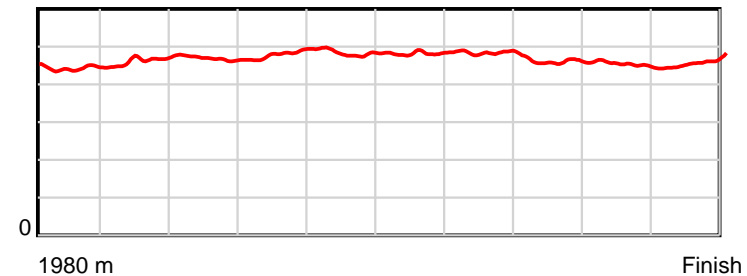

Race Results

June 22, 2025, Race 6, THE YALDHURST HOTEL SILK ROAD WINTER SERIES FINAL (MOB TROT), Distance 1980m, Addington - Survey 1980m

Result	TAB no.	Horse (Barrier)	1980 to	1800m to	1600m to	1400m to	1200m to	1000m to	800m to	600m to	400m to	200m to	Total or	Margin
10th	12	Lotus Franco (12)	1800m	1600m	1400m	1200m	1000m	800m	600m	400m	200m	WP	Average	
		Position in running (margin)	-	12(6.8)	12(8.4)	10(10.4)	10(10.1)	10(8.4)	10(8.8)	11(9.1)	10(8.1)	13(9.4)		8.20
		Sectional time (s)	13.70	15.05	15.13	15.39	16.02	15.98	16.07	15.28	14.79	14.45		
		Cumulative time (s)	151.86	138.16	123.11	107.98	92.59	76.57	60.59	44.52	29.24	14.45	2:31.86	
		Speed (m/s)	13.14	13.29	13.22	13.00	12.48	12.52	12.45	13.09	13.52	13.84	13.04	
		Stride length (m)	6.02	6.14	6.20	6.23	6.04	6.03	6.02	6.02	6.12	6.36	6.12	
		Stride duration (s)	0.442	0.462	0.469	0.480	0.483	0.482	0.484	0.460	0.453	0.460	0.469	
		Stride efficiency (%)	56.59	58.98	60.10	60.68	56.93	56.83	56.71	56.71	58.60	63.30	58.51	
		Stride count	29.91	32.55	32.25	32.09	33.13	33.16	33.20	33.20	32.66	31.42	323.57	

10 m Stride length

0.6 s Stride duration

20 m/sec Speed

100 % Stride efficiency

Note: Horizontal distance axis grid lines are 200m furlongs.

Disclaimer.

HRNZ and NZMTC and Thoroughbred Ratings Pty Ltd accepts no responsibility for the completeness or accuracy of any of the information contained herein, and makes no representations about its suitability for any particular purpose. Users should make their own judgements about those matters and/or seek independent advice. You assume all risks associated with use of the data provided on this page.