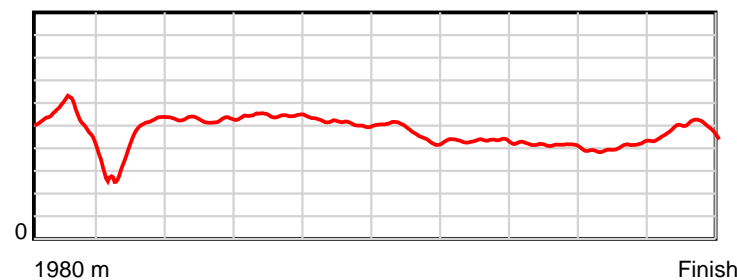

10 m Stride length

0.6 s Stride duration

20 m/sec Speed

100 % Stride efficiency

Note: Horizontal distance axis grid lines are 200m furlongs.

Disclaimer.

HRNZ and NZMTC and Thoroughbred Ratings Pty Ltd accepts no responsibility for the completeness or accuracy of any of the information contained herein, and makes no representations about its suitability for any particular purpose. Users should make their own judgements about those matters and/or seek independent advice. You assume all risks associated with use of the data provided on this page.