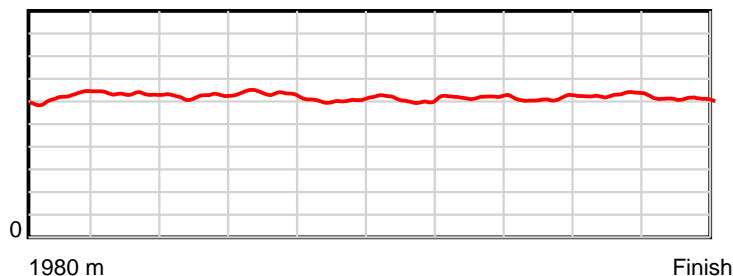

Race Results

June 22, 2025, Race 6, THE YALDHURST HOTEL SILK ROAD WINTER SERIES FINAL (MOB TROT), Distance 1980m, Addington - Survey 1980m

Result	TAB no.	Horse (Barrier)	1980 to	1800m to	1600m to	1400m to	1200m to	1000m to	800m to	600m to	400m to	200m to	Total or	Margin
1st	8	Lottie's Momen... (8)	1800m	1600m	1400m	1200m	1000m	800m	600m	400m	200m	WP	Average	
		Position in running (margin)	-	4(1.8)	5(2.5)	4(3.6)	5(4.3)	4(2.6)	4(3.3)	4(3.4)	4(2.1)	3(1.5)		0.00
		Sectional time (s)	12.81	14.89	14.99	15.55	16.02	16.04	16.03	15.23	14.47	14.35		
		Cumulative time (s)	150.38	137.57	122.68	107.69	92.14	76.12	60.08	44.05	28.82	14.35	2:30.38	
		Speed (m/s)	14.05	13.43	13.34	12.86	12.48	12.47	12.48	13.13	13.82	13.94	13.17	
		Stride length (m)	6.14	6.22	6.22	6.34	5.97	5.99	6.19	6.10	6.28	6.14	6.16	
		Stride duration (s)	0.432	0.463	0.466	0.493	0.478	0.481	0.496	0.465	0.454	0.441	0.468	
		Stride efficiency (%)	58.83	60.50	60.42	62.72	55.65	56.14	59.96	58.24	61.67	59.01	59.26	
		Stride count	29.34	32.14	32.16	31.57	33.51	33.37	32.29	32.76	31.84	32.55	321.53	

10 m Stride length

0.6 s Stride duration

20 m/sec Speed

100 % Stride efficiency

Note: Horizontal distance axis grid lines are 200m furlongs.

Disclaimer.

HRNZ and NZMTC and Thoroughbred Ratings Pty Ltd accepts no responsibility for the completeness or accuracy of any of the information contained herein, and makes no representations about its suitability for any particular purpose. Users should make their own judgements about those matters and/or seek independent advice. You assume all risks associated with use of the data provided on this page.