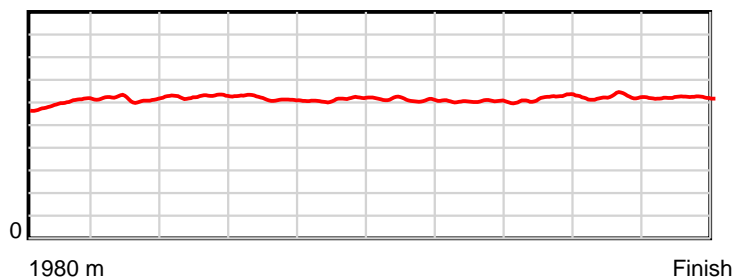

Race Results

June 22, 2025, Race 6, THE YALDHURST HOTEL SILK ROAD WINTER SERIES FINAL (MOB TROT), Distance 1980m, Addington - Survey 1980m

Result	TAB no.	Horse (Barrier)	1980 to	1800m to	1600m to	1400m to	1200m to	1000m to	800m to	600m to	400m to	200m to	Total or	Margin
6th	3	Yosemite (3)	1800m	1600m	1400m	1200m	1000m	800m	600m	400m	200m	WP	Average	
		Position in running (margin)	-	5(3.3)	7(4.6)	6(6.1)	7(6.6)	6(4.8)	6(5.0)	6(4.7)	6(4.0)	4(2.7)		2.60
		Sectional time (s)	13.13	15.00	15.05	15.51	16.01	15.96	15.96	15.33	14.34	14.56		
		Cumulative time (s)	150.85	137.72	122.72	107.67	92.16	76.15	60.19	44.23	28.90	14.56	2:30.85	
		Speed (m/s)	13.71	13.33	13.29	12.89	12.49	12.53	12.53	13.05	13.95	13.74	13.13	
		Stride length (m)	5.92	6.11	6.21	6.20	6.00	6.00	6.09	6.13	6.19	6.25	6.11	
		Stride duration (s)	0.425	0.458	0.467	0.481	0.480	0.479	0.486	0.470	0.444	0.455	0.465	
		Stride efficiency (%)	54.71	58.33	60.21	60.05	56.17	56.32	57.87	58.79	59.91	61.01	58.32	
		Stride count	30.42	32.74	32.22	32.26	33.36	33.32	32.86	32.61	32.30	32.01	324.10	

10 m Stride length