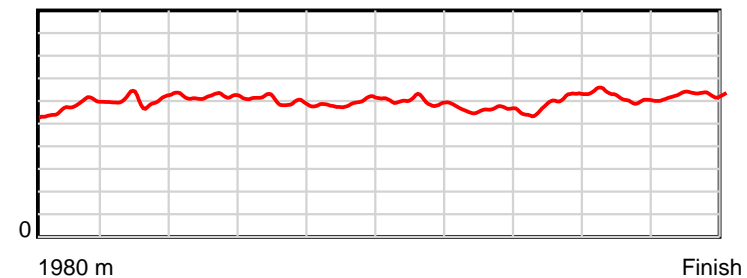

10 m Stride length

0.6 s Stride duration

20 m/sec Speed

100 % Stride efficiency

Note: Horizontal distance axis grid lines are 200m furlongs.

Disclaimer.

HRNZ and NZMTC and Thoroughbred Ratings Pty Ltd accepts no responsibility for the completeness or accuracy of any of the information contained herein, and makes no representations about its suitability for any particular purpose. Users should make their own judgements about those matters and/or seek independent advice. You assume all risks associated with use of the data provided on this page.