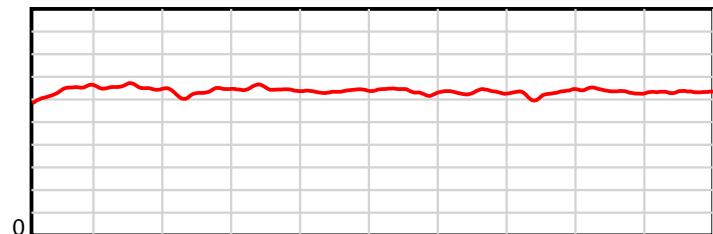

Race Results

June 22, 2025, Race 6, THE YALDHURST HOTEL SILK ROAD WINTER SERIES FINAL (MOB TROT), Distance 1980m, Addington - Survey 1980m

Result	TAB no.	Horse (Barrier)	1980 to	1800m to	1600m to	1400m to	1200m to	1000m to	800m to	600m to	400m to	200m to	Total or	Margin
11th	10	Aspirational D... (10)	1800m	1600m	1400m	1200m	1000m	800m	600m	400m	200m	WP	Average	
		Position in running (margin)	-	11(5.6)	9(6.4)	11(10.5)	11(10.6)	11(9.6)	11(10.4)	12(10.3)	12(9.5)	10(8.5)		9.00
		Sectional time (s)	13.49	14.90	15.50	15.44	16.14	16.06	16.00	15.31	14.40	14.76		
		Cumulative time (s)	152.00	138.51	123.61	108.11	92.67	76.53	60.47	44.47	29.16	14.76	2:32.00	
		Speed (m/s)	13.34	13.42	12.90	12.95	12.39	12.45	12.50	13.06	13.89	13.55	13.03	
		Stride length (m)	6.36	6.52	6.29	6.51	6.31	6.31	6.33	6.18	6.35	6.37	6.35	
		Stride duration (s)	0.457	0.486	0.487	0.503	0.509	0.506	0.507	0.473	0.457	0.470	0.488	
		Stride efficiency (%)	63.13	66.42	61.75	66.25	62.15	62.13	62.67	59.75	62.99	63.40	63.02	
		Stride count	28.32	30.68	31.82	30.72	31.71	31.72	31.58	32.34	31.50	31.40	311.79	

10 m Stride length

1980 m Finish