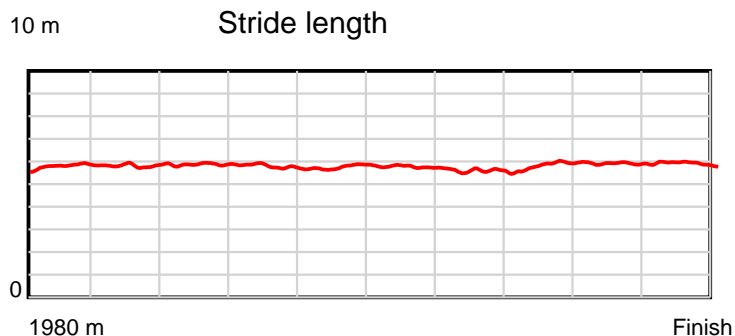

10 m Stride length

0.6 s Stride duration

20 m/sec Speed

100 % Stride efficiency

Note: Horizontal distance axis grid lines are 200m furlongs.

Disclaimer.

HRNZ and NZMTC and Thoroughbred Ratings Pty Ltd accepts no responsibility for the completeness or accuracy of any of the information contained herein, and makes no representations about its suitability for any particular purpose. Users should make their own judgements about those matters and/or seek independent advice. You assume all risks associated with use of the data provided on this page.

Race Results

June 22, 2025, Race 6, THE YALDHURST HOTEL SILK ROAD WINTER SERIES FINAL (MOB TROT), Distance 1980m, Addington - Survey 1980m

Result	TAB no.	Horse (Barrier)	1980 to	1800m to	1600m to	1400m to	1200m to	1000m to	800m to	600m to	400m to	200m to	Total or	Margin
9th	14	Who's Queen (14)	1800m	1600m	1400m	1200m	1000m	800m	600m	400m	200m	WP	Average	
		Position in running (margin)	-	13(7.6)	13(10.6)	12(12.1)	12(11.9)	12(10.5)	12(10.4)	13(10.8)	13(9.8)	11(8.8)		7.50
		Sectional time (s)	13.64	15.26	15.06	15.40	16.07	15.91	16.08	15.26	14.40	14.64		
		Cumulative time (s)	151.72	138.08	122.82	107.76	92.36	76.29	60.38	44.30	29.04	14.64	2:31.72	
		Speed (m/s)	13.20	13.11	13.28	12.99	12.45	12.57	12.44	13.11	13.89	13.66	13.05	
		Stride length (m)	5.73	5.73	5.80	5.75	5.61	5.64	5.54	5.72	5.74	5.84	5.71	
		Stride duration (s)	0.423	0.437	0.437	0.442	0.450	0.449	0.446	0.436	0.413	0.428	0.437	
		Stride efficiency (%)	51.22	51.26	52.65	51.58	49.11	49.79	48.00	51.10	51.46	53.39	50.92	
		Stride count	31.44	34.92	34.45	34.81	35.68	35.43	36.09	34.97	34.85	34.22	346.86	