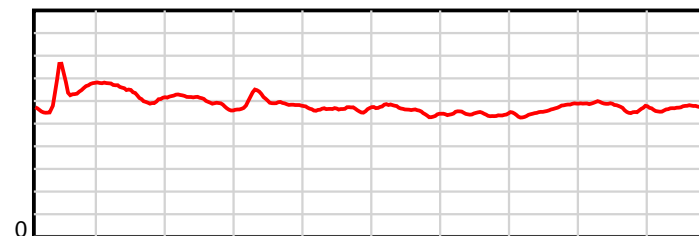

10 m Stride length

1980 m Finish

0.6 s Stride duration

1980 m Finish

20 m/sec Speed

1980 m Finish

100 % Stride efficiency

1980 m Finish