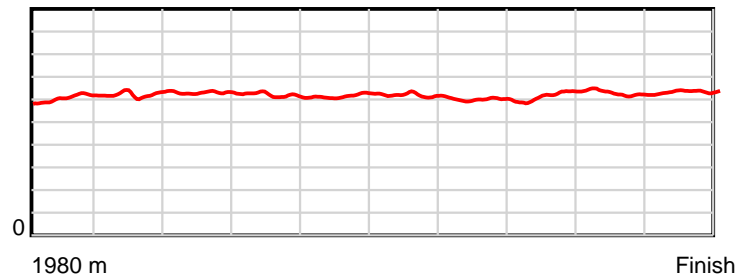

Race Results

June 22, 2025, Race 6, THE YALDHURST HOTEL SILK ROAD WINTER SERIES FINAL (MOB TROT), Distance 1980m, Addington - Survey 1980m

Result	TAB no.	Horse (Barrier)	1980 to	1800m to	1600m to	1400m to	1200m to	1000m to	800m to	600m to	400m to	200m to	Total or	Margin
10th	12	Lotus Franco (12)	1800m	1600m	1400m	1200m	1000m	800m	600m	400m	200m	WP	Average	
		Position in running (margin)	-	12(6.8)	12(8.4)	10(10.4)	10(10.1)	10(8.4)	10(8.8)	11(9.1)	10(8.1)	13(9.4)		8.20
		Sectional time (s)	13.70	15.05	15.13	15.39	16.02	15.98	16.07	15.28	14.79	14.45		
		Cumulative time (s)	151.86	138.16	123.11	107.98	92.59	76.57	60.59	44.52	29.24	14.45	2:31.86	
		Speed (m/s)	13.14	13.29	13.22	13.00	12.48	12.52	12.45	13.09	13.52	13.84	13.04	
		Stride length (m)	6.02	6.14	6.20	6.23	6.04	6.03	6.02	6.02	6.12	6.36	6.12	
		Stride duration (s)	0.442	0.462	0.469	0.480	0.483	0.482	0.484	0.460	0.453	0.460	0.469	
		Stride efficiency (%)	56.59	58.98	60.10	60.68	56.93	56.83	56.71	56.71	58.60	63.30	58.51	
		Stride count	29.91	32.55	32.25	32.09	33.13	33.16	33.20	33.20	32.66	31.42	323.57	

10 m Stride length