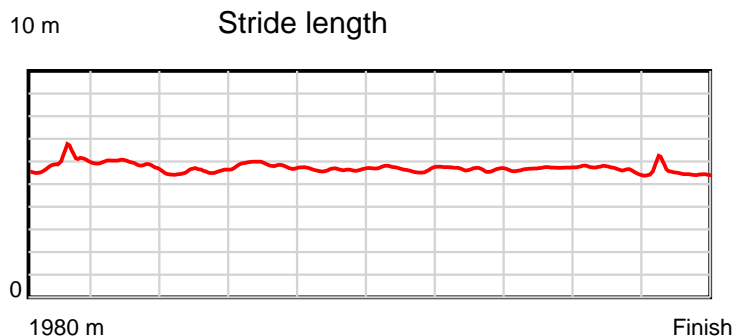

10 m Stride length

0.6 s Stride duration

20 m/sec Speed

100 % Stride efficiency

Note: Horizontal distance axis grid lines are 200m furlongs.

Disclaimer.

HRNZ and NZMTC and Thoroughbred Ratings Pty Ltd accepts no responsibility for the completeness or accuracy of any of the information contained herein, and makes no representations about its suitability for any particular purpose. Users should make their own judgements about those matters and/or seek independent advice. You assume all risks associated with use of the data provided on this page.

Race Results

June 22, 2025, Race 6, THE YALDHURST HOTEL SILK ROAD WINTER SERIES FINAL (MOB TROT), Distance 1980m, Addington - Survey 1980m

Result	TAB no.	Horse (Barrier)	1980 to	1800m to	1600m to	1400m to	1200m to	1000m to	800m to	600m to	400m to	200m to	Total or	Margin
13th	5	Spotlight (5)	1800m	1600m	1400m	1200m	1000m	800m	600m	400m	200m	WP	Average	
		Position in running (margin)	-	1(0.0)	2(0.4)	5(3.9)	4(4.2)	5(3.6)	5(4.0)	5(4.2)	7(4.5)	9(7.1)		13.20
		Sectional time (s)	12.52	14.85	15.38	15.49	16.19	16.00	16.03	15.49	15.00	15.80		
		Cumulative time (s)	152.75	140.23	125.38	110.00	94.51	78.32	62.32	46.29	30.80	15.80	2:32.75	
		Speed (m/s)	14.38	13.47	13.00	12.91	12.35	12.50	12.48	12.91	13.33	12.66	12.96	
		Stride length (m)	5.88	5.82	5.54	5.80	5.58	5.61	5.62	5.65	5.62	5.59	5.67	
		Stride duration (s)	0.406	0.432	0.426	0.450	0.452	0.449	0.451	0.437	0.421	0.441	0.437	
		Stride efficiency (%)	53.97	52.85	48.03	52.64	48.62	49.21	49.35	49.80	49.36	48.77	50.16	
		Stride count	30.63	34.39	36.07	34.46	35.86	35.64	35.59	35.43	35.59	35.80	349.46	