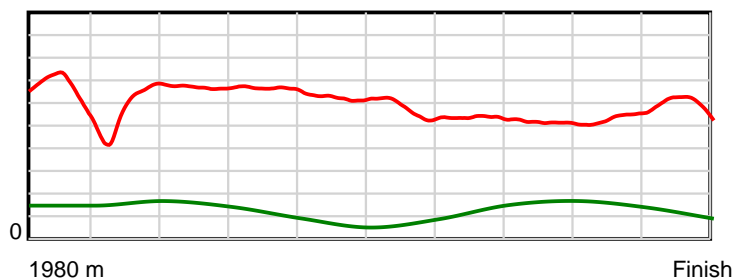

Race Results

June 22, 2025, Race 6, THE YALDHURST HOTEL SILK ROAD WINTER SERIES FINAL (MOB TROT), Distance 1980m, Addington - Survey 1980m

Result	TAB no.	Horse (Barrier)	1980 to	1800m to	1600m to	1400m to	1200m to	1000m to	800m to	600m to	400m to	200m to	Total or	Margin
14th	11	Majesdix (11)	1800m	1600m	1400m	1200m	1000m	800m	600m	400m	200m	WP	Average	
		Position in running (margin)	-	14(11.7)	14(31.7)	14(32.3)	14(30.1)	14(29.1)	14(40.0)	14(57.0)	14(82.1)	14(107.9)		112.60
		Sectional time (s)	14.46	18.12	14.91	15.06	16.14	17.73	18.85	19.61	18.87	16.90		
		Cumulative time (s)	170.65	156.19	138.07	123.16	108.10	91.96	74.23	55.38	35.77	16.90	2:50.65	
		Speed (m/s)	12.45	11.04	13.41	13.28	12.39	11.28	10.61	10.20	10.60	11.83	11.60	
		Stride length (m)	5.64	4.90	5.82	5.90	5.69	5.41	5.21	5.10	5.07	5.58	5.41	
		Stride duration (s)	0.439	0.444	0.434	0.444	0.459	0.480	0.491	0.500	0.479	0.472	0.466	
		Stride efficiency (%)	49.70	37.50	52.95	54.31	50.62	45.77	42.47	40.58	40.21	48.69	45.74	
		Stride count	31.92	40.82	34.36	33.92	35.14	36.95	38.36	39.25	39.43	35.83	365.98	

10 m Stride length

0.6 s Stride duration

20 m/sec Speed

100 % Stride efficiency

Note: Horizontal distance axis grid lines are 200m furlongs.

Disclaimer.

HRNZ and NZMTC and Thoroughbred Ratings Pty Ltd accepts no responsibility for the completeness or accuracy of any of the information contained herein, and makes no representations about its suitability for any particular purpose. Users should make their own judgements about those matters and/or seek independent advice. You assume all risks associated with use of the data provided on this page.