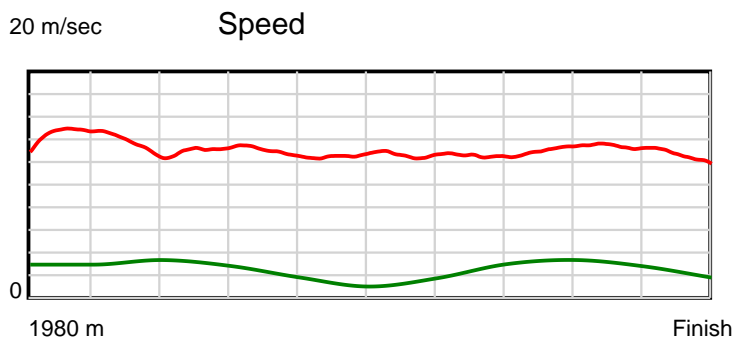

Race Results

June 22, 2025, Race 6, THE YALDHURST HOTEL SILK ROAD WINTER SERIES FINAL (MOB TROT), Distance 1980m, Addington - Survey 1980m

Result	TAB no.	Horse (Barrier)	1980 to	1800m to	1600m to	1400m to	1200m to	1000m to	800m to	600m to	400m to	200m to	Total or	Margin
13th	5	Spotlight (5)	1800m	1600m	1400m	1200m	1000m	800m	600m	400m	200m	WP	Average	
		Position in running (margin)	-	1(0.0)	2(0.4)	5(3.9)	4(4.2)	5(3.6)	5(4.0)	5(4.2)	7(4.5)	9(7.1)		13.20
		Sectional time (s)	12.52	14.85	15.38	15.49	16.19	16.00	16.03	15.49	15.00	15.80		
		Cumulative time (s)	152.75	140.23	125.38	110.00	94.51	78.32	62.32	46.29	30.80	15.80	2:32.75	
		Speed (m/s)	14.38	13.47	13.00	12.91	12.35	12.50	12.48	12.91	13.33	12.66	12.96	
		Stride length (m)	5.88	5.82	5.54	5.80	5.58	5.61	5.62	5.65	5.62	5.59	5.67	
		Stride duration (s)	0.406	0.432	0.426	0.450	0.452	0.449	0.451	0.437	0.421	0.441	0.437	
		Stride efficiency (%)	53.97	52.85	48.03	52.64	48.62	49.21	49.35	49.80	49.36	48.77	50.16	
		Stride count	30.63	34.39	36.07	34.46	35.86	35.64	35.59	35.43	35.59	35.80	349.46	

Note: Horizontal distance axis grid lines are 200m furlongs.

Disclaimer.

HRNZ and NZMTC and Thoroughbred Ratings Pty Ltd accepts no responsibility for the completeness or accuracy of any of the information contained herein, and makes no representations about its suitability for any particular purpose. Users should make their own judgements about those matters and/or seek independent advice. You assume all risks associated with use of the data provided on this page.