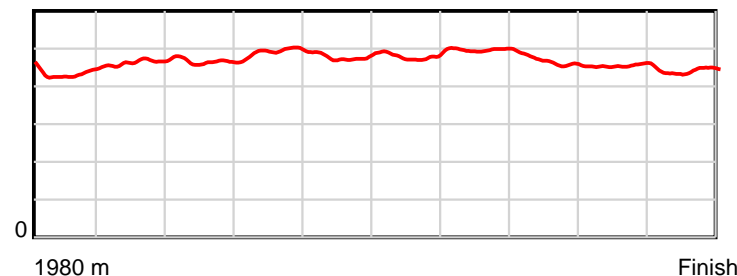

Race Results

June 22, 2025, Race 6, THE YALDHURST HOTEL SILK ROAD WINTER SERIES FINAL (MOB TROT), Distance 1980m, Addington - Survey 1980m

Result	TAB no.	Horse (Barrier)	1980 to	1800m to	1600m to	1400m to	1200m to	1000m to	800m to	600m to	400m to	200m to	Total or	Margin
1st	8	Lottie's Momen... (8)	1800m	1600m	1400m	1200m	1000m	800m	600m	400m	200m	WP	Average	
		Position in running (margin)	-	4(1.8)	5(2.5)	4(3.6)	5(4.3)	4(2.6)	4(3.3)	4(3.4)	4(2.1)	3(1.5)		0.00
		Sectional time (s)	12.81	14.89	14.99	15.55	16.02	16.04	16.03	15.23	14.47	14.35		
		Cumulative time (s)	150.38	137.57	122.68	107.69	92.14	76.12	60.08	44.05	28.82	14.35	2:30.38	
		Speed (m/s)	14.05	13.43	13.34	12.86	12.48	12.47	12.48	13.13	13.82	13.94	13.17	
		Stride length (m)	6.14	6.22	6.22	6.34	5.97	5.99	6.19	6.10	6.28	6.14	6.16	
		Stride duration (s)	0.432	0.463	0.466	0.493	0.478	0.481	0.496	0.465	0.454	0.441	0.468	
		Stride efficiency (%)	58.83	60.50	60.42	62.72	55.65	56.14	59.96	58.24	61.67	59.01	59.26	
		Stride count	29.34	32.14	32.16	31.57	33.51	33.37	32.29	32.76	31.84	32.55	321.53	

10 m Stride length

0.6 s Stride duration

20 m/sec Speed

100 % Stride efficiency

Note: Horizontal distance axis grid lines are 200m furlongs.

Disclaimer.

HRNZ and NZMTC and Thoroughbred Ratings Pty Ltd accepts no responsibility for the completeness or accuracy of any of the information contained herein, and makes no representations about its suitability for any particular purpose. Users should make their own judgements about those matters and/or seek independent advice. You assume all risks associated with use of the data provided on this page.