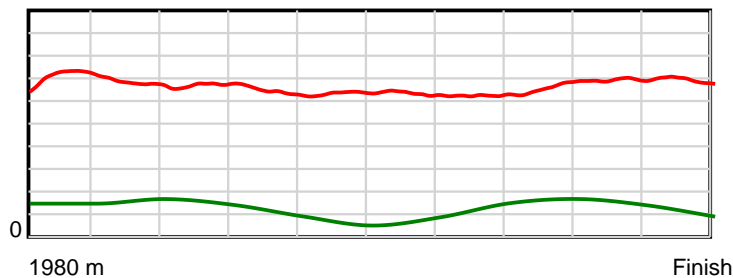

Race Results

June 22, 2025, Race 6, THE YALDHURST HOTEL SILK ROAD WINTER SERIES FINAL (MOB TROT), Distance 1980m, Addington - Survey 1980m

Result	TAB no.	Horse (Barrier)	1980 to	1800m to	1600m to	1400m to	1200m to	1000m to	800m to	600m to	400m to	200m to	Total or	Margin
1st	8	Lottie's Momen... (8)	1800m	1600m	1400m	1200m	1000m	800m	600m	400m	200m	WP	Average	
		Position in running (margin)	-	4(1.8)	5(2.5)	4(3.6)	5(4.3)	4(2.6)	4(3.3)	4(3.4)	4(2.1)	3(1.5)		0.00
		Sectional time (s)	12.81	14.89	14.99	15.55	16.02	16.04	16.03	15.23	14.47	14.35		
		Cumulative time (s)	150.38	137.57	122.68	107.69	92.14	76.12	60.08	44.05	28.82	14.35	2:30.38	
		Speed (m/s)	14.05	13.43	13.34	12.86	12.48	12.47	12.48	13.13	13.82	13.94	13.17	
		Stride length (m)	6.14	6.22	6.22	6.34	5.97	5.99	6.19	6.10	6.28	6.14	6.16	
		Stride duration (s)	0.432	0.463	0.466	0.493	0.478	0.481	0.496	0.465	0.454	0.441	0.468	
		Stride efficiency (%)	58.83	60.50	60.42	62.72	55.65	56.14	59.96	58.24	61.67	59.01	59.26	
		Stride count	29.34	32.14	32.16	31.57	33.51	33.37	32.29	32.76	31.84	32.55	321.53	

10 m Stride length

0.6 s Stride duration

20 m/sec Speed

100 % Stride efficiency

Note: Horizontal distance axis grid lines are 200m furlongs.

Disclaimer.

HRNZ and NZMTC and Thoroughbred Ratings Pty Ltd accepts no responsibility for the completeness or accuracy of any of the information contained herein, and makes no representations about its suitability for any particular purpose. Users should make their own judgements about those matters and/or seek independent advice. You assume all risks associated with use of the data provided on this page.