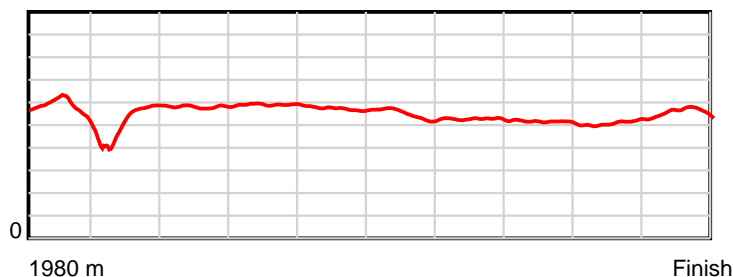

Race Results

June 22, 2025, Race 6, THE YALDHURST HOTEL SILK ROAD WINTER SERIES FINAL (MOB TROT), Distance 1980m, Addington - Survey 1980m

Result	TAB no.	Horse (Barrier)	1980 to	1800m to	1600m to	1400m to	1200m to	1000m to	800m to	600m to	400m to	200m to	Total or	Margin
14th	11	Majesdix (11)	1800m	1600m	1400m	1200m	1000m	800m	600m	400m	200m	WP	Average	
		Position in running (margin)	-	14(11.7)	14(31.7)	14(32.3)	14(30.1)	14(29.1)	14(40.0)	14(57.0)	14(82.1)	14(107.9)		112.60
		Sectional time (s)	14.46	18.12	14.91	15.06	16.14	17.73	18.85	19.61	18.87	16.90		
		Cumulative time (s)	170.65	156.19	138.07	123.16	108.10	91.96	74.23	55.38	35.77	16.90	2:50.65	
		Speed (m/s)	12.45	11.04	13.41	13.28	12.39	11.28	10.61	10.20	10.60	11.83	11.60	
		Stride length (m)	5.64	4.90	5.82	5.90	5.69	5.41	5.21	5.10	5.07	5.58	5.41	
		Stride duration (s)	0.439	0.444	0.434	0.444	0.459	0.480	0.491	0.500	0.479	0.472	0.466	
		Stride efficiency (%)	49.70	37.50	52.95	54.31	50.62	45.77	42.47	40.58	40.21	48.69	45.74	
		Stride count	31.92	40.82	34.36	33.92	35.14	36.95	38.36	39.25	39.43	35.83	365.98	

10 m Stride length