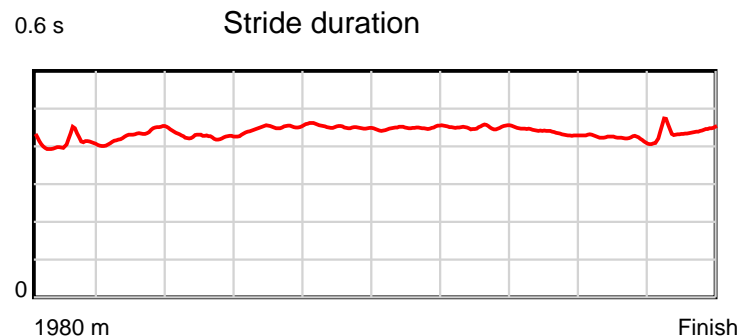

10 m Stride length

0.6 s Stride duration

20 m/sec Speed

100 % Stride efficiency

Note: Horizontal distance axis grid lines are 200m furlongs.

Disclaimer.

HRNZ and NZMTC and Thoroughbred Ratings Pty Ltd accepts no responsibility for the completeness or accuracy of any of the information contained herein, and makes no representations about its suitability for any particular purpose. Users should make their own judgements about those matters and/or seek independent advice. You assume all risks associated with use of the data provided on this page.

Race Results

June 22, 2025, Race 6, THE YALDHURST HOTEL SILK ROAD WINTER SERIES FINAL (MOB TROT), Distance 1980m, Addington - Survey 1980m

Result	TAB no.	Horse (Barrier)	1980 to	1800m to	1600m to	1400m to	1200m to	1000m to	800m to	600m to	400m to	200m to	Total or	Margin
13th	5	Spotlight (5)	1800m	1600m	1400m	1200m	1000m	800m	600m	400m	200m	WP	Average	
		Position in running (margin)	-	1(0.0)	2(0.4)	5(3.9)	4(4.2)	5(3.6)	5(4.0)	5(4.2)	7(4.5)	9(7.1)		13.20
		Sectional time (s)	12.52	14.85	15.38	15.49	16.19	16.00	16.03	15.49	15.00	15.80		
		Cumulative time (s)	152.75	140.23	125.38	110.00	94.51	78.32	62.32	46.29	30.80	15.80	2:32.75	
		Speed (m/s)	14.38	13.47	13.00	12.91	12.35	12.50	12.48	12.91	13.33	12.66	12.96	
		Stride length (m)	5.88	5.82	5.54	5.80	5.58	5.61	5.62	5.65	5.62	5.59	5.67	
		Stride duration (s)	0.406	0.432	0.426	0.450	0.452	0.449	0.451	0.437	0.421	0.441	0.437	
		Stride efficiency (%)	53.97	52.85	48.03	52.64	48.62	49.21	49.35	49.80	49.36	48.77	50.16	
		Stride count	30.63	34.39	36.07	34.46	35.86	35.64	35.59	35.43	35.59	35.80	349.46	