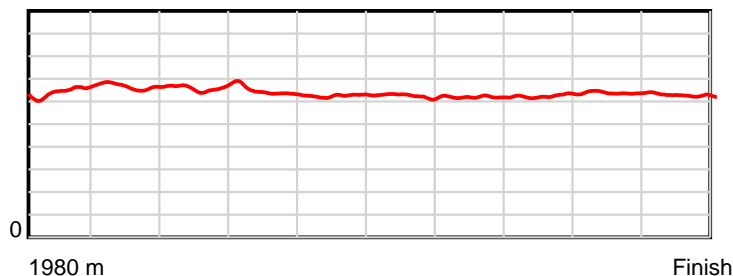

Race Results

June 22, 2025, Race 6, THE YALDHURST HOTEL SILK ROAD WINTER SERIES FINAL (MOB TROT), Distance 1980m, Addington - Survey 1980m

Result	TAB no.	Horse (Barrier)	1980 to	1800m to	1600m to	1400m to	1200m to	1000m to	800m to	600m to	400m to	200m to	Total or	Margin
4th	7	Love Walked In (7)	1800m	1600m	1400m	1200m	1000m	800m	600m	400m	200m	WP	Average	
		Position in running (margin)	-	8(3.5)	6(4.1)	3(2.1)	3(2.5)	2(1.2)	2(1.4)	2(1.5)	2(0.3)	1(0.0)		1.80
		Sectional time (s)	12.91	14.87	14.46	15.50	16.09	15.95	16.04	15.24	14.51	15.14		
		Cumulative time (s)	150.71	137.80	122.93	108.47	92.97	76.88	60.93	44.89	29.65	15.14	2:30.71	
		Speed (m/s)	13.94	13.45	13.83	12.90	12.43	12.54	12.47	13.12	13.78	13.21	13.14	
		Stride length (m)	6.39	6.46	6.48	6.38	6.10	6.14	6.15	6.21	6.32	6.20	6.28	
		Stride duration (s)	0.460	0.481	0.468	0.495	0.491	0.490	0.493	0.473	0.459	0.469	0.478	
		Stride efficiency (%)	63.71	65.29	65.53	63.64	58.21	58.85	59.16	60.24	62.49	60.02	61.61	
		Stride count	28.19	30.94	30.88	31.34	32.77	32.59	32.51	32.21	31.63	32.27	315.33	

10 m Stride length