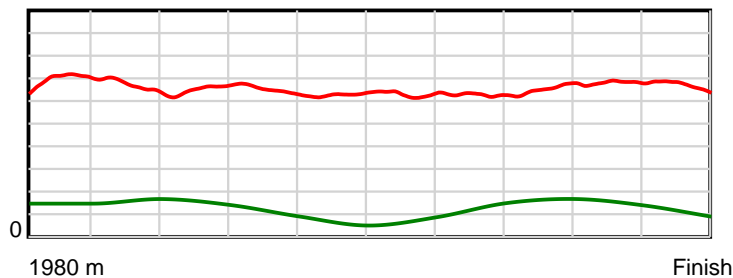

Race Results

June 22, 2025, Race 6, THE YALDHURST HOTEL SILK ROAD WINTER SERIES FINAL (MOB TROT), Distance 1980m, Addington - Survey 1980m

Result	TAB no.	Horse (Barrier)	1980 to	1800m to	1600m to	1400m to	1200m to	1000m to	800m to	600m to	400m to	200m to	Total or	Margin
12th	1	Bodacious (1)	1800m	1600m	1400m	1200m	1000m	800m	600m	400m	200m	WP	Average	
		Position in running (margin)	-	7(3.4)	8(4.8)	9(8.6)	8(8.6)	9(7.7)	9(8.2)	9(8.5)	11(8.2)	12(9.3)		10.40
		Sectional time (s)	12.90	15.00	15.44	15.43	16.16	16.01	16.05	15.40	14.74	15.12		
		Cumulative time (s)	152.25	139.35	124.35	108.91	93.48	77.32	61.31	45.26	29.86	15.12	2:32.25	
		Speed (m/s)	13.95	13.33	12.95	12.96	12.38	12.49	12.46	12.99	13.57	13.23	13.00	
		Stride length (m)	6.11	6.06	5.87	6.06	5.80	5.90	5.84	5.90	5.90	5.92	5.93	
		Stride duration (s)	0.440	0.454	0.453	0.467	0.469	0.472	0.468	0.454	0.435	0.447	0.456	
		Stride efficiency (%)	58.39	57.32	53.85	57.39	52.62	54.44	53.23	54.39	54.40	54.75	55.00	
		Stride count	29.45	33.02	34.07	33.00	34.47	33.89	34.27	33.90	33.90	33.79	333.76	

10 m Stride length

0.6 s Stride duration

20 m/sec Speed

100 % Stride efficiency

Note: Horizontal distance axis grid lines are 200m furlongs.

Disclaimer.

HRNZ and NZMTC and Thoroughbred Ratings Pty Ltd accepts no responsibility for the completeness or accuracy of any of the information contained herein, and makes no representations about its suitability for any particular purpose. Users should make their own judgements about those matters and/or seek independent advice. You assume all risks associated with use of the data provided on this page.