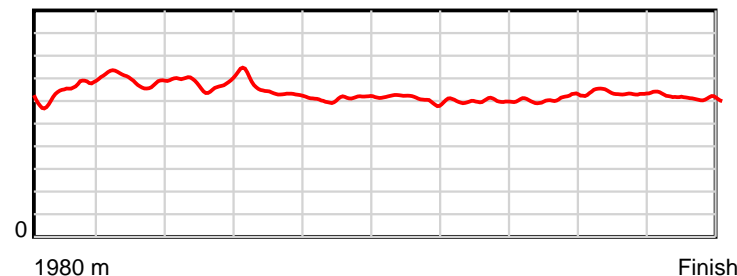

10 m Stride length

0.6 s Stride duration

20 m/sec Speed

100 % Stride efficiency

Note: Horizontal distance axis grid lines are 200m furlongs.

Disclaimer.

HRNZ and NZMTC and Thoroughbred Ratings Pty Ltd accepts no responsibility for the completeness or accuracy of any of the information contained herein, and makes no representations about its suitability for any particular purpose. Users should make their own judgements about those matters and/or seek independent advice. You assume all risks associated with use of the data provided on this page.