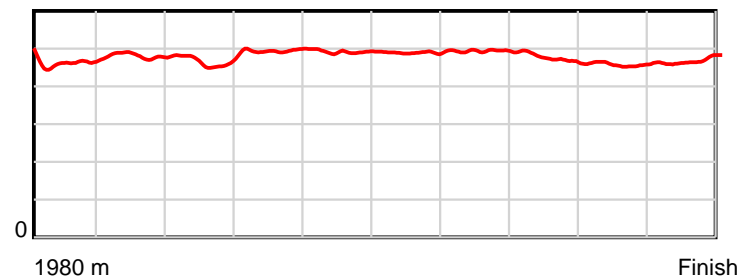

Race Results

June 22, 2025, Race 6, THE YALDHURST HOTEL SILK ROAD WINTER SERIES FINAL (MOB TROT), Distance 1980m, Addington - Survey 1980m

Result	TAB no.	Horse (Barrier)	1980 to	1800m to	1600m to	1400m to	1200m to	1000m to	800m to	600m to	400m to	200m to	Total or	Margin
4th	7	Love Walked In (7)	1800m	1600m	1400m	1200m	1000m	800m	600m	400m	200m	WP	Average	
		Position in running (margin)	-	8(3.5)	6(4.1)	3(2.1)	3(2.5)	2(1.2)	2(1.4)	2(1.5)	2(0.3)	1(0.0)		1.80
		Sectional time (s)	12.91	14.87	14.46	15.50	16.09	15.95	16.04	15.24	14.51	15.14		
		Cumulative time (s)	150.71	137.80	122.93	108.47	92.97	76.88	60.93	44.89	29.65	15.14	2:30.71	
		Speed (m/s)	13.94	13.45	13.83	12.90	12.43	12.54	12.47	13.12	13.78	13.21	13.14	
		Stride length (m)	6.39	6.46	6.48	6.38	6.10	6.14	6.15	6.21	6.32	6.20	6.28	
		Stride duration (s)	0.460	0.481	0.468	0.495	0.491	0.490	0.493	0.473	0.459	0.469	0.478	
		Stride efficiency (%)	63.71	65.29	65.53	63.64	58.21	58.85	59.16	60.24	62.49	60.02	61.61	
		Stride count	28.19	30.94	30.88	31.34	32.77	32.59	32.51	32.21	31.63	32.27	315.33	

10 m Stride length

0.6 s Stride duration

20 m/sec Speed

100 % Stride efficiency

Note: Horizontal distance axis grid lines are 200m furlongs.

Disclaimer.

HRNZ and NZMTC and Thoroughbred Ratings Pty Ltd accepts no responsibility for the completeness or accuracy of any of the information contained herein, and makes no representations about its suitability for any particular purpose. Users should make their own judgements about those matters and/or seek independent advice. You assume all risks associated with use of the data provided on this page.