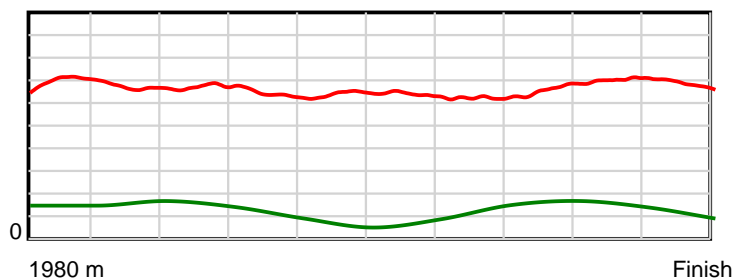

Race Results

June 22, 2025, Race 6, THE YALDHURST HOTEL SILK ROAD WINTER SERIES FINAL (MOB TROT), Distance 1980m, Addington - Survey 1980m

Result	TAB no.	Horse (Barrier)	1980 to	1800m to	1600m to	1400m to	1200m to	1000m to	800m to	600m to	400m to	200m to	Total or	Margin
6th	3	Yosemite (3)	1800m	1600m	1400m	1200m	1000m	800m	600m	400m	200m	WP	Average	
		Position in running (margin)	-	5(3.3)	7(4.6)	6(6.1)	7(6.6)	6(4.8)	6(5.0)	6(4.7)	6(4.0)	4(2.7)		2.60
		Sectional time (s)	13.13	15.00	15.05	15.51	16.01	15.96	15.96	15.33	14.34	14.56		
		Cumulative time (s)	150.85	137.72	122.72	107.67	92.16	76.15	60.19	44.23	28.90	14.56	2:30.85	
		Speed (m/s)	13.71	13.33	13.29	12.89	12.49	12.53	12.53	13.05	13.95	13.74	13.13	
		Stride length (m)	5.92	6.11	6.21	6.20	6.00	6.00	6.09	6.13	6.19	6.25	6.11	
		Stride duration (s)	0.425	0.458	0.467	0.481	0.480	0.479	0.486	0.470	0.444	0.455	0.465	
		Stride efficiency (%)	54.71	58.33	60.21	60.05	56.17	56.32	57.87	58.79	59.91	61.01	58.32	
		Stride count	30.42	32.74	32.22	32.26	33.36	33.32	32.86	32.61	32.30	32.01	324.10	

10 m Stride length

0.6 s Stride duration

20 m/sec Speed

100 % Stride efficiency

Note: Horizontal distance axis grid lines are 200m furlongs.

Disclaimer.

HRNZ and NZMTC and Thoroughbred Ratings Pty Ltd accepts no responsibility for the completeness or accuracy of any of the information contained herein, and makes no representations about its suitability for any particular purpose. Users should make their own judgements about those matters and/or seek independent advice. You assume all risks associated with use of the data provided on this page.