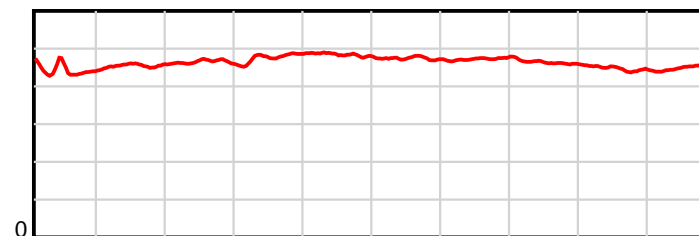

Race Results

June 22, 2025, Race 6, THE YALDHURST HOTEL SILK ROAD WINTER SERIES FINAL (MOB TROT), Distance 1980m, Addington - Survey 1980m

Result	TAB no.	Horse (Barrier)	1980 to	1800m to	1600m to	1400m to	1200m to	1000m to	800m to	600m to	400m to	200m to	Total or	Margin
7th	6	Waihemo Hannah (6)	1800m	1600m	1400m	1200m	1000m	800m	600m	400m	200m	WP	Average	
		Position in running (margin)	-	2(0.6)	1(0.0)	2(1.9)	2(2.1)	3(1.3)	3(2.1)	3(2.4)	3(1.9)	5(3.0)		4.60
		Sectional time (s)	12.51	14.67	15.11	15.48	16.18	16.05	16.06	15.36	14.74	15.04		
		Cumulative time (s)	151.20	138.69	124.02	108.91	93.43	77.25	61.20	45.14	29.78	15.04	2:31.20	
		Speed (m/s)	14.39	13.63	13.24	12.92	12.36	12.46	12.45	13.02	13.57	13.30	13.10	
		Stride length (m)	6.30	6.20	6.15	6.18	5.97	5.90	5.89	6.02	6.05	6.03	6.06	
		Stride duration (s)	0.438	0.455	0.465	0.478	0.483	0.474	0.473	0.462	0.446	0.454	0.463	
		Stride efficiency (%)	62.01	60.04	59.08	59.71	55.75	54.41	54.24	56.60	57.25	56.89	57.48	
		Stride count	28.57	32.27	32.53	32.36	33.48	33.89	33.95	33.23	33.04	33.15	326.47	

10 m Stride length

1980 m Finish

0.6 s Stride duration

1980 m Finish

20 m/sec Speed

1980 m Finish

100 % Stride efficiency

1980 m Finish