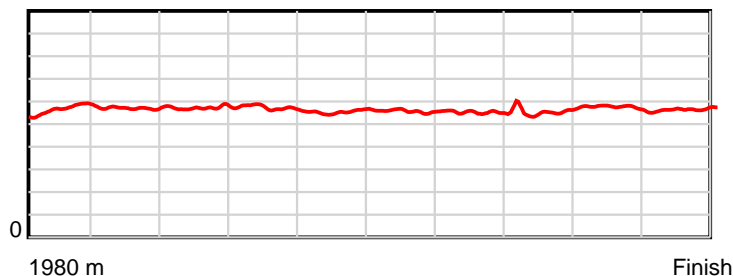

Race Results

June 22, 2025, Race 6, THE YALDHURST HOTEL SILK ROAD WINTER SERIES FINAL (MOB TROT), Distance 1980m, Addington - Survey 1980m

Result	TAB no.	Horse (Barrier)	1980 to	1800m to	1600m to	1400m to	1200m to	1000m to	800m to	600m to	400m to	200m to	Total or	Margin
2nd	4	Buffy Northsta... (4)	1800m	1600m	1400m	1200m	1000m	800m	600m	400m	200m	WP	Average	
		Position in running (margin)	-	9(3.5)	10(6.9)	8(8.4)	9(8.8)	8(6.9)	8(6.8)	8(6.9)	8(5.9)	7(5.3)		0.80
		Sectional time (s)	12.95	15.33	15.07	15.49	15.99	15.90	16.04	15.27	14.47	14.02		
		Cumulative time (s)	150.53	137.58	122.25	107.18	91.69	75.70	59.80	43.76	28.49	14.02	2:30.53	
		Speed (m/s)	13.90	13.05	13.27	12.91	12.51	12.58	12.47	13.10	13.82	14.27	13.15	
		Stride length (m)	5.58	5.52	5.62	5.68	5.41	5.46	5.45	5.51	5.59	5.66	5.55	
		Stride duration (s)	0.402	0.423	0.424	0.440	0.433	0.434	0.437	0.421	0.404	0.397	0.422	
		Stride efficiency (%)	48.68	47.69	49.39	50.33	45.81	46.52	46.46	47.41	48.78	50.03	48.07	
		Stride count	32.25	36.20	35.57	35.24	36.94	36.65	36.68	36.31	35.80	35.35	356.99	

10 m Stride length