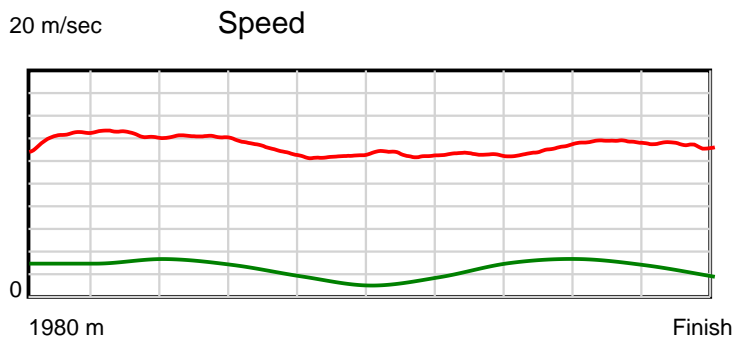

10 m Stride length

0.6 s Stride duration

20 m/sec Speed

100 % Stride efficiency

Note: Horizontal distance axis grid lines are 200m furlongs.

Disclaimer.

HRNZ and NZMTC and Thoroughbred Ratings Pty Ltd accepts no responsibility for the completeness or accuracy of any of the information contained herein, and makes no representations about its suitability for any particular purpose. Users should make their own judgements about those matters and/or seek independent advice. You assume all risks associated with use of the data provided on this page.

Race Results

June 22, 2025, Race 6, THE YALDHURST HOTEL SILK ROAD WINTER SERIES FINAL (MOB TROT), Distance 1980m, Addington - Survey 1980m

Result	TAB no.	Horse (Barrier)	1980 to	1800m to	1600m to	1400m to	1200m to	1000m to	800m to	600m to	400m to	200m to	Total or	Margin
3rd	9	Freya (9)	1800m	1600m	1400m	1200m	1000m	800m	600m	400m	200m	WP	Average	
		Position in running (margin)	-	6(3.4)	3(1.9)	1(0.0)	1(0.0)	1(0.0)	1(0.0)	1(0.0)	1(0.0)	2(1.0)		1.60
		Sectional time (s)	12.91	14.52	14.49	15.43	16.31	15.92	16.01	15.44	14.73	14.92		
		Cumulative time (s)	150.68	137.77	123.25	108.76	93.33	77.02	61.10	45.09	29.65	14.92	2:30.68	
		Speed (m/s)	13.94	13.77	13.80	12.96	12.26	12.56	12.49	12.95	13.58	13.40	13.14	
		Stride length (m)	6.04	6.05	6.14	6.21	5.80	5.83	5.89	5.83	5.81	6.02	5.96	
		Stride duration (s)	0.434	0.440	0.445	0.479	0.473	0.464	0.472	0.450	0.428	0.449	0.453	
		Stride efficiency (%)	57.08	57.28	59.00	60.27	52.49	53.04	54.29	53.18	52.69	56.57	55.48	
		Stride count	29.78	33.03	32.55	32.20	34.51	34.33	33.93	34.28	34.44	33.24	332.29	