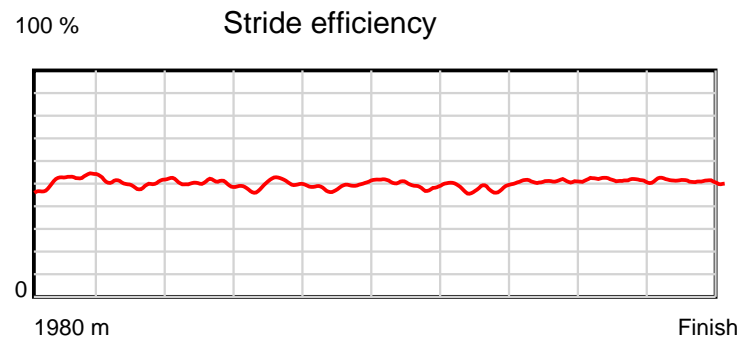

10 m Stride length

0.6 s Stride duration

20 m/sec Speed

100 % Stride efficiency

Note: Horizontal distance axis grid lines are 200m furlongs.

Disclaimer.

HRNZ and NZMTC and Thoroughbred Ratings Pty Ltd accepts no responsibility for the completeness or accuracy of any of the information contained herein, and makes no representations about its suitability for any particular purpose. Users should make their own judgements about those matters and/or seek independent advice. You assume all risks associated with use of the data provided on this page.

Race Results

June 22, 2025, Race 6, THE YALDHURST HOTEL SILK ROAD WINTER SERIES FINAL (MOB TROT), Distance 1980m, Addington - Survey 1980m

Result	TAB no.	Horse (Barrier)	1980 to	1800m to	1600m to	1400m to	1200m to	1000m to	800m to	600m to	400m to	200m to	Total or	Margin
5th	13	Holly Highland... (13)	1800m	1600m	1400m	1200m	1000m	800m	600m	400m	200m	WP	Average	
		Position in running (margin)	-	10(5.5)	11(8.2)	13(13.5)	13(13.9)	13(12.4)	13(12.3)	10(8.7)	5(3.9)	6(3.6)		2.50
		Sectional time (s)	13.45	15.23	15.68	15.50	16.06	15.90	15.43	14.64	14.52	14.41		
		Cumulative time (s)	150.82	137.37	122.14	106.46	90.96	74.90	59.00	43.57	28.93	14.41	2:30.82	
		Speed (m/s)	13.38	13.13	12.76	12.90	12.45	12.58	12.96	13.66	13.77	13.88	13.13	
		Stride length (m)	5.71	5.55	5.53	5.67	5.49	5.52	5.55	5.60	5.60	5.75	5.60	
		Stride duration (s)	0.414	0.423	0.434	0.440	0.441	0.439	0.428	0.410	0.407	0.414	0.426	
		Stride efficiency (%)	51.03	48.21	47.87	50.28	47.07	47.61	48.17	49.00	49.09	51.67	48.95	
		Stride count	31.50	36.01	36.14	35.26	36.44	36.23	36.02	35.72	35.68	34.78	353.78	