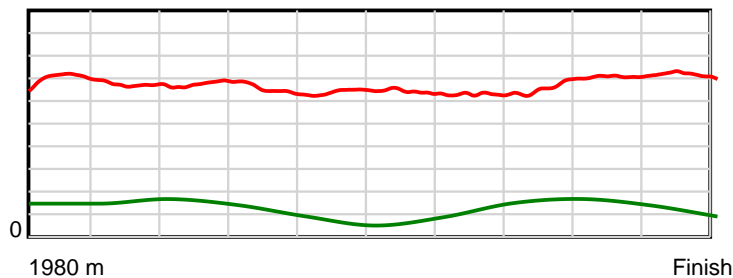

Race Results

June 22, 2025, Race 6, THE YALDHURST HOTEL SILK ROAD WINTER SERIES FINAL (MOB TROT), Distance 1980m, Addington - Survey 1980m

Result	TAB no.	Horse (Barrier)	1980 to	1800m to	1600m to	1400m to	1200m to	1000m to	800m to	600m to	400m to	200m to	Total or	Margin
2nd	4	Buffy Northsta... (4)	1800m	1600m	1400m	1200m	1000m	800m	600m	400m	200m	WP	Average	
		Position in running (margin)	-	9(3.5)	10(6.9)	8(8.4)	9(8.8)	8(6.9)	8(6.8)	8(6.9)	8(5.9)	7(5.3)		0.80
		Sectional time (s)	12.95	15.33	15.07	15.49	15.99	15.90	16.04	15.27	14.47	14.02		
		Cumulative time (s)	150.53	137.58	122.25	107.18	91.69	75.70	59.80	43.76	28.49	14.02	2:30.53	
		Speed (m/s)	13.90	13.05	13.27	12.91	12.51	12.58	12.47	13.10	13.82	14.27	13.15	
		Stride length (m)	5.58	5.52	5.62	5.68	5.41	5.46	5.45	5.51	5.59	5.66	5.55	
		Stride duration (s)	0.402	0.423	0.424	0.440	0.433	0.434	0.437	0.421	0.404	0.397	0.422	
		Stride efficiency (%)	48.68	47.69	49.39	50.33	45.81	46.52	46.46	47.41	48.78	50.03	48.07	
		Stride count	32.25	36.20	35.57	35.24	36.94	36.65	36.68	36.31	35.80	35.35	356.99	

10 m Stride length

0.6 s Stride duration

20 m/sec Speed

100 % Stride efficiency

Note: Horizontal distance axis grid lines are 200m furlongs.

Disclaimer.

HRNZ and NZMTC and Thoroughbred Ratings Pty Ltd accepts no responsibility for the completeness or accuracy of any of the information contained herein, and makes no representations about its suitability for any particular purpose. Users should make their own judgements about those matters and/or seek independent advice. You assume all risks associated with use of the data provided on this page.