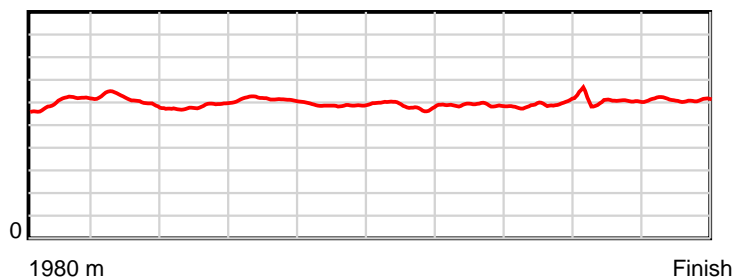

Race Results

June 22, 2025, Race 6, THE YALDHURST HOTEL SILK ROAD WINTER SERIES FINAL (MOB TROT), Distance 1980m, Addington - Survey 1980m

Result	TAB no.	Horse (Barrier)	1980 to	1800m to	1600m to	1400m to	1200m to	1000m to	800m to	600m to	400m to	200m to	Total or	Margin
8th	2	Aradne (2)	1800m	1600m	1400m	1200m	1000m	800m	600m	400m	200m	WP	Average	
		Position in running (margin)	-	3(0.8)	4(2.4)	7(6.2)	6(6.6)	7(5.5)	7(6.1)	7(6.5)	9(6.1)	8(5.7)		5.60
		Sectional time (s)	12.65	15.04	15.44	15.49	16.13	16.03	16.07	15.38	14.50	14.66		
		Cumulative time (s)	151.39	138.74	123.70	108.26	92.77	76.64	60.61	44.54	29.16	14.66	2:31.39	
		Speed (m/s)	14.23	13.30	12.95	12.91	12.40	12.48	12.45	13.00	13.79	13.64	13.08	
		Stride length (m)	5.94	6.11	5.82	6.10	5.83	5.80	5.83	5.91	6.03	6.16	5.95	
		Stride duration (s)	0.414	0.459	0.450	0.472	0.470	0.465	0.468	0.455	0.437	0.452	0.455	
		Stride efficiency (%)	55.14	58.35	53.00	58.09	53.17	52.61	53.10	54.63	56.85	59.34	55.35	
		Stride count	30.30	32.73	34.34	32.80	34.29	34.47	34.31	33.83	33.16	32.46	332.69	

10 m Stride length