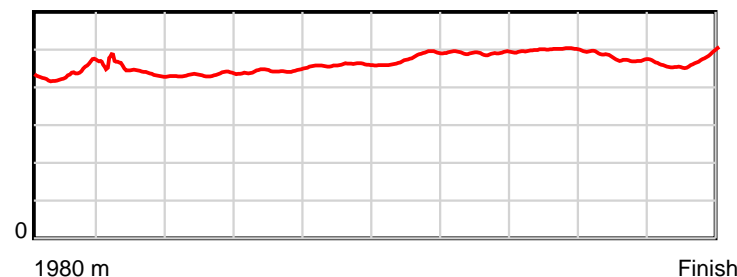

Race Results

June 22, 2025, Race 6, THE YALDHURST HOTEL SILK ROAD WINTER SERIES FINAL (MOB TROT), Distance 1980m, Addington - Survey 1980m

Result	TAB no.	Horse (Barrier)	1980 to	1800m to	1600m to	1400m to	1200m to	1000m to	800m to	600m to	400m to	200m to	Total or	Margin
14th	11	Majesdix (11)	1800m	1600m	1400m	1200m	1000m	800m	600m	400m	200m	WP	Average	
		Position in running (margin)	-	14(11.7)	14(31.7)	14(32.3)	14(30.1)	14(29.1)	14(40.0)	14(57.0)	14(82.1)	14(107.9)		112.60
		Sectional time (s)	14.46	18.12	14.91	15.06	16.14	17.73	18.85	19.61	18.87	16.90		
		Cumulative time (s)	170.65	156.19	138.07	123.16	108.10	91.96	74.23	55.38	35.77	16.90	2:50.65	
		Speed (m/s)	12.45	11.04	13.41	13.28	12.39	11.28	10.61	10.20	10.60	11.83	11.60	
		Stride length (m)	5.64	4.90	5.82	5.90	5.69	5.41	5.21	5.10	5.07	5.58	5.41	
		Stride duration (s)	0.439	0.444	0.434	0.444	0.459	0.480	0.491	0.500	0.479	0.472	0.466	
		Stride efficiency (%)	49.70	37.50	52.95	54.31	50.62	45.77	42.47	40.58	40.21	48.69	45.74	
		Stride count	31.92	40.82	34.36	33.92	35.14	36.95	38.36	39.25	39.43	35.83	365.98	

10 m Stride length

0.6 s Stride duration

20 m/sec Speed

100 % Stride efficiency

Note: Horizontal distance axis grid lines are 200m furlongs.

Disclaimer.

HRNZ and NZMTC and Thoroughbred Ratings Pty Ltd accepts no responsibility for the completeness or accuracy of any of the information contained herein, and makes no representations about its suitability for any particular purpose. Users should make their own judgements about those matters and/or seek independent advice. You assume all risks associated with use of the data provided on this page.