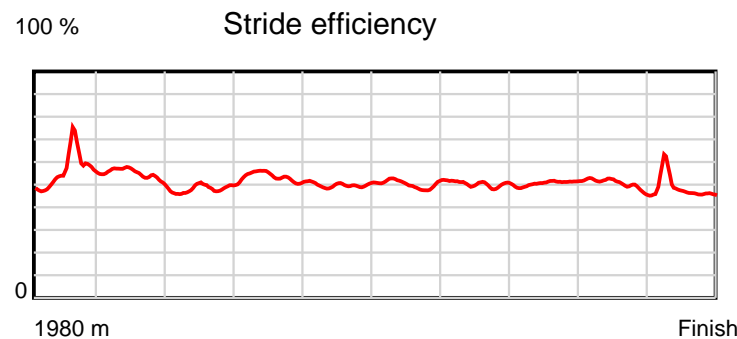

Race Results

June 22, 2025, Race 6, THE YALDHURST HOTEL SILK ROAD WINTER SERIES FINAL (MOB TROT), Distance 1980m, Addington - Survey 1980m

Result	TAB no.	Horse (Barrier)	1980 to	1800m to	1600m to	1400m to	1200m to	1000m to	800m to	600m to	400m to	200m to	Total or	Margin
13th	5	Spotlight (5)	1800m	1600m	1400m	1200m	1000m	800m	600m	400m	200m	WP	Average	
		Position in running (margin)	-	1(0.0)	2(0.4)	5(3.9)	4(4.2)	5(3.6)	5(4.0)	5(4.2)	7(4.5)	9(7.1)		13.20
		Sectional time (s)	12.52	14.85	15.38	15.49	16.19	16.00	16.03	15.49	15.00	15.80		
		Cumulative time (s)	152.75	140.23	125.38	110.00	94.51	78.32	62.32	46.29	30.80	15.80	2:32.75	
		Speed (m/s)	14.38	13.47	13.00	12.91	12.35	12.50	12.48	12.91	13.33	12.66	12.96	
		Stride length (m)	5.88	5.82	5.54	5.80	5.58	5.61	5.62	5.65	5.62	5.59	5.67	
		Stride duration (s)	0.406	0.432	0.426	0.450	0.452	0.449	0.451	0.437	0.421	0.441	0.437	
		Stride efficiency (%)	53.97	52.85	48.03	52.64	48.62	49.21	49.35	49.80	49.36	48.77	50.16	
		Stride count	30.63	34.39	36.07	34.46	35.86	35.64	35.59	35.43	35.59	35.80	349.46	

Note: Horizontal distance axis grid lines are 200m furlongs.

Disclaimer.

HRNZ and NZMTC and Thoroughbred Ratings Pty Ltd accepts no responsibility for the completeness or accuracy of any of the information contained herein, and makes no representations about its suitability for any particular purpose. Users should make their own judgements about those matters and/or seek independent advice. You assume all risks associated with use of the data provided on this page.