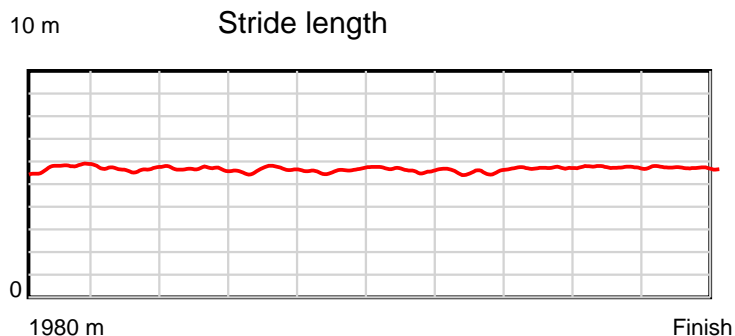

10 m Stride length

0.6 s Stride duration

20 m/sec Speed

100 % Stride efficiency

Note: Horizontal distance axis grid lines are 200m furlongs.

Disclaimer.

HRNZ and NZMTC and Thoroughbred Ratings Pty Ltd accepts no responsibility for the completeness or accuracy of any of the information contained herein, and makes no representations about its suitability for any particular purpose. Users should make their own judgements about those matters and/or seek independent advice. You assume all risks associated with use of the data provided on this page.

Race Results

June 22, 2025, Race 6, THE YALDHURST HOTEL SILK ROAD WINTER SERIES FINAL (MOB TROT), Distance 1980m, Addington - Survey 1980m

Result	TAB no.	Horse (Barrier)	1980 to	1800m to	1600m to	1400m to	1200m to	1000m to	800m to	600m to	400m to	200m to	Total or	Margin
5th	13	Holly Highland... (13)	1800m	1600m	1400m	1200m	1000m	800m	600m	400m	200m	WP	Average	
		Position in running (margin)	-	10(5.5)	11(8.2)	13(13.5)	13(13.9)	13(12.4)	13(12.3)	10(8.7)	5(3.9)	6(3.6)		2.50
		Sectional time (s)	13.45	15.23	15.68	15.50	16.06	15.90	15.43	14.64	14.52	14.41		
		Cumulative time (s)	150.82	137.37	122.14	106.46	90.96	74.90	59.00	43.57	28.93	14.41	2:30.82	
		Speed (m/s)	13.38	13.13	12.76	12.90	12.45	12.58	12.96	13.66	13.77	13.88	13.13	
		Stride length (m)	5.71	5.55	5.53	5.67	5.49	5.52	5.55	5.60	5.60	5.75	5.60	
		Stride duration (s)	0.414	0.423	0.434	0.440	0.441	0.439	0.428	0.410	0.407	0.414	0.426	
		Stride efficiency (%)	51.03	48.21	47.87	50.28	47.07	47.61	48.17	49.00	49.09	51.67	48.95	
		Stride count	31.50	36.01	36.14	35.26	36.44	36.23	36.02	35.72	35.68	34.78	353.78	