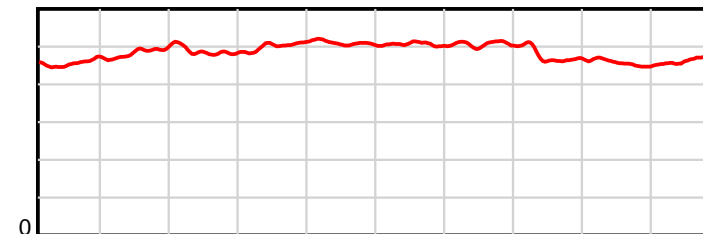

Race Results

June 22, 2025, Race 6, THE YALDHURST HOTEL SILK ROAD WINTER SERIES FINAL (MOB TROT), Distance 1980m, Addington - Survey 1980m

Result	TAB no.	Horse (Barrier)	1980 to	1800m to	1600m to	1400m to	1200m to	1000m to	800m to	600m to	400m to	200m to	Total or	Margin
11th	10	Aspirational D... (10)	1800m	1600m	1400m	1200m	1000m	800m	600m	400m	200m	WP	Average	
		Position in running (margin)	-	11(5.6)	9(6.4)	11(10.5)	11(10.6)	11(9.6)	11(10.4)	12(10.3)	12(9.5)	10(8.5)		9.00
		Sectional time (s)	13.49	14.90	15.50	15.44	16.14	16.06	16.00	15.31	14.40	14.76		
		Cumulative time (s)	152.00	138.51	123.61	108.11	92.67	76.53	60.47	44.47	29.16	14.76	2:32.00	
		Speed (m/s)	13.34	13.42	12.90	12.95	12.39	12.45	12.50	13.06	13.89	13.55	13.03	
		Stride length (m)	6.36	6.52	6.29	6.51	6.31	6.31	6.33	6.18	6.35	6.37	6.35	
		Stride duration (s)	0.457	0.486	0.487	0.503	0.509	0.506	0.507	0.473	0.457	0.470	0.488	
		Stride efficiency (%)	63.13	66.42	61.75	66.25	62.15	62.13	62.67	59.75	62.99	63.40	63.02	
		Stride count	28.32	30.68	31.82	30.72	31.71	31.72	31.58	32.34	31.50	31.40	311.79	

10 m Stride length

1980 m Finish

0.6 s Stride duration

1980 m Finish

20 m/sec Speed

1980 m Finish

100 % Stride efficiency

1980 m Finish