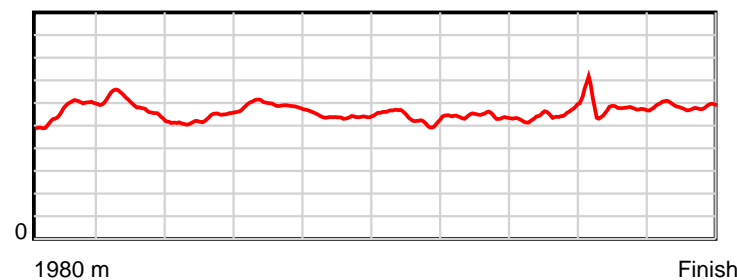

10 m Stride length

0.6 s Stride duration

20 m/sec Speed

100 % Stride efficiency

Note: Horizontal distance axis grid lines are 200m furlongs.

Disclaimer.

HRNZ and NZMTC and Thoroughbred Ratings Pty Ltd accepts no responsibility for the completeness or accuracy of any of the information contained herein, and makes no representations about its suitability for any particular purpose. Users should make their own judgements about those matters and/or seek independent advice. You assume all risks associated with use of the data provided on this page.

Race Results

June 22, 2025, Race 6, THE YALDHURST HOTEL SILK ROAD WINTER SERIES FINAL (MOB TROT), Distance 1980m, Addington - Survey 1980m

Result	TAB no.	Horse (Barrier)	1980 to	1800m to	1600m to	1400m to	1200m to	1000m to	800m to	600m to	400m to	200m to	Total or	Margin
9th	14	Who's Queen (14)	1800m	1600m	1400m	1200m	1000m	800m	600m	400m	200m	WP	Average	
		Position in running (margin)	-	13(7.6)	13(10.6)	12(12.1)	12(11.9)	12(10.5)	12(10.4)	13(10.8)	13(9.8)	11(8.8)		7.50
		Sectional time (s)	13.64	15.26	15.06	15.40	16.07	15.91	16.08	15.26	14.40	14.64		
		Cumulative time (s)	151.72	138.08	122.82	107.76	92.36	76.29	60.38	44.30	29.04	14.64	2:31.72	
		Speed (m/s)	13.20	13.11	13.28	12.99	12.45	12.57	12.44	13.11	13.89	13.66	13.05	
		Stride length (m)	5.73	5.73	5.80	5.75	5.61	5.64	5.54	5.72	5.74	5.84	5.71	
		Stride duration (s)	0.423	0.437	0.437	0.442	0.450	0.449	0.446	0.436	0.413	0.428	0.437	
		Stride efficiency (%)	51.22	51.26	52.65	51.58	49.11	49.79	48.00	51.10	51.46	53.39	50.92	
		Stride count	31.44	34.92	34.45	34.81	35.68	35.43	36.09	34.97	34.85	34.22	346.86	