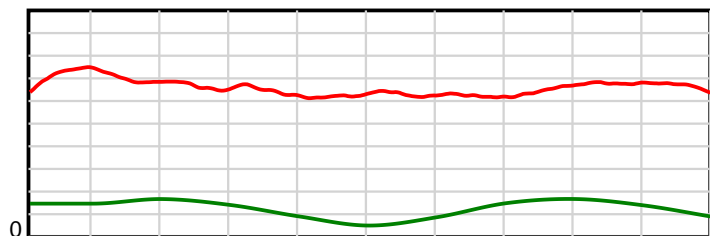

10 m Stride length

1980 m Finish

0.6 s Stride duration

1980 m Finish

20 m/sec Speed

1980 m Finish

100 % Stride efficiency

1980 m Finish