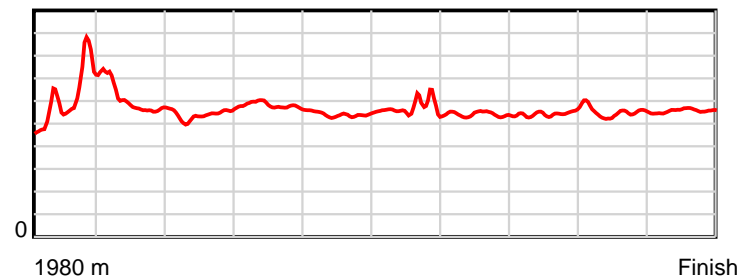

10 m Stride length

0.6 s Stride duration

20 m/sec Speed

100 % Stride efficiency

Note: Horizontal distance axis grid lines are 200m furlongs.

Disclaimer.

HRNZ and NZMTC and Thoroughbred Ratings Pty Ltd accepts no responsibility for the completeness or accuracy of any of the information contained herein, and makes no representations about its suitability for any particular purpose. Users should make their own judgements about those matters and/or seek independent advice. You assume all risks associated with use of the data provided on this page.