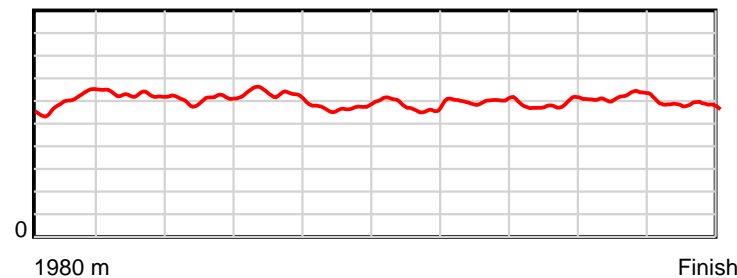

10 m Stride length

0.6 s Stride duration

20 m/sec Speed

100 % Stride efficiency

Note: Horizontal distance axis grid lines are 200m furlongs.

Disclaimer.

HRNZ and NZMTC and Thoroughbred Ratings Pty Ltd accepts no responsibility for the completeness or accuracy of any of the information contained herein, and makes no representations about its suitability for any particular purpose. Users should make their own judgements about those matters and/or seek independent advice. You assume all risks associated with use of the data provided on this page.