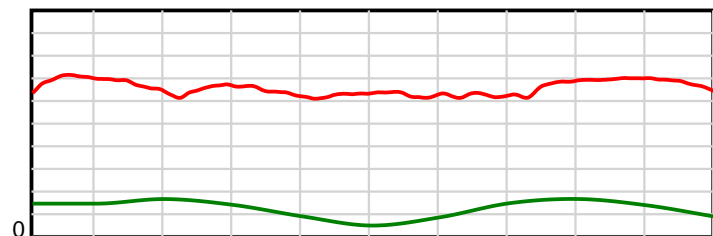

10 m Stride length

1980 m Finish

0.6 s Stride duration

1980 m Finish

20 m/sec Speed

1980 m Finish

100 % Stride efficiency

1980 m Finish