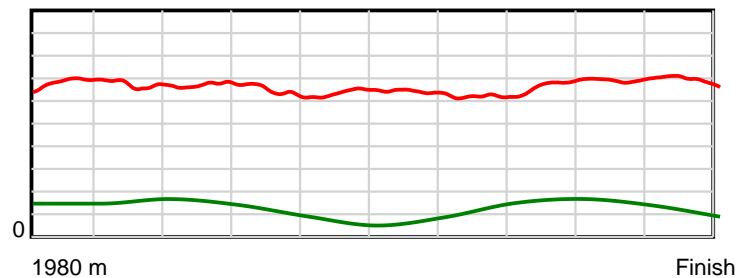

Race Results

June 22, 2025, Race 6, THE YALDHURST HOTEL SILK ROAD WINTER SERIES FINAL (MOB TROT), Distance 1980m, Addington - Survey 1980m

Result	TAB no.	Horse (Barrier)	1980 to	1800m to	1600m to	1400m to	1200m to	1000m to	800m to	600m to	400m to	200m to	Total or	Margin
10th	12	Lotus Franco (12)	1800m	1600m	1400m	1200m	1000m	800m	600m	400m	200m	WP	Average	
		Position in running (margin)	-	12(6.8)	12(8.4)	10(10.4)	10(10.1)	10(8.4)	10(8.8)	11(9.1)	10(8.1)	13(9.4)		8.20
		Sectional time (s)	13.70	15.05	15.13	15.39	16.02	15.98	16.07	15.28	14.79	14.45		
		Cumulative time (s)	151.86	138.16	123.11	107.98	92.59	76.57	60.59	44.52	29.24	14.45	2:31.86	
		Speed (m/s)	13.14	13.29	13.22	13.00	12.48	12.52	12.45	13.09	13.52	13.84	13.04	
		Stride length (m)	6.02	6.14	6.20	6.23	6.04	6.03	6.02	6.02	6.12	6.36	6.12	
		Stride duration (s)	0.442	0.462	0.469	0.480	0.483	0.482	0.484	0.460	0.453	0.460	0.469	
		Stride efficiency (%)	56.59	58.98	60.10	60.68	56.93	56.83	56.71	56.71	58.60	63.30	58.51	
		Stride count	29.91	32.55	32.25	32.09	33.13	33.16	33.20	33.20	32.66	31.42	323.57	

10 m Stride length

0.6 s Stride duration

20 m/sec Speed

100 % Stride efficiency

Note: Horizontal distance axis grid lines are 200m furlongs.

Disclaimer.

HRNZ and NZMTC and Thoroughbred Ratings Pty Ltd accepts no responsibility for the completeness or accuracy of any of the information contained herein, and makes no representations about its suitability for any particular purpose. Users should make their own judgements about those matters and/or seek independent advice. You assume all risks associated with use of the data provided on this page.