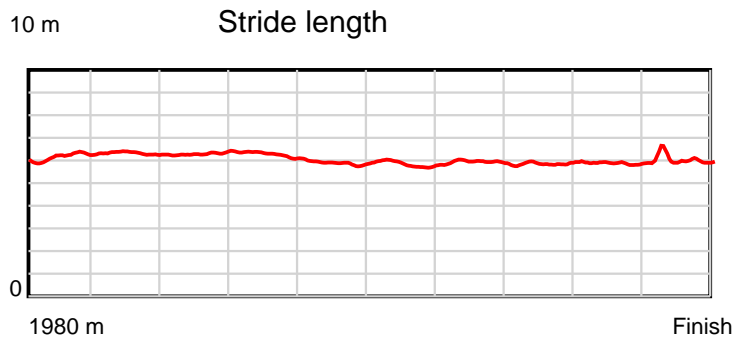

10 m Stride length

0.6 s Stride duration

20 m/sec Speed

100 % Stride efficiency

Note: Horizontal distance axis grid lines are 200m furlongs.

Disclaimer.

HRNZ and NZMTC and Thoroughbred Ratings Pty Ltd accepts no responsibility for the completeness or accuracy of any of the information contained herein, and makes no representations about its suitability for any particular purpose. Users should make their own judgements about those matters and/or seek independent advice. You assume all risks associated with use of the data provided on this page.

Race Results

June 22, 2025, Race 6, THE YALDHURST HOTEL SILK ROAD WINTER SERIES FINAL (MOB TROT), Distance 1980m, Addington - Survey 1980m

Result	TAB no.	Horse (Barrier)	1980 to	1800m to	1600m to	1400m to	1200m to	1000m to	800m to	600m to	400m to	200m to	Total or	Margin
3rd	9	Freya (9)	1800m	1600m	1400m	1200m	1000m	800m	600m	400m	200m	WP	Average	
		Position in running (margin)	-	6(3.4)	3(1.9)	1(0.0)	1(0.0)	1(0.0)	1(0.0)	1(0.0)	1(0.0)	2(1.0)		1.60
		Sectional time (s)	12.91	14.52	14.49	15.43	16.31	15.92	16.01	15.44	14.73	14.92		
		Cumulative time (s)	150.68	137.77	123.25	108.76	93.33	77.02	61.10	45.09	29.65	14.92	2:30.68	
		Speed (m/s)	13.94	13.77	13.80	12.96	12.26	12.56	12.49	12.95	13.58	13.40	13.14	
		Stride length (m)	6.04	6.05	6.14	6.21	5.80	5.83	5.89	5.83	5.81	6.02	5.96	
		Stride duration (s)	0.434	0.440	0.445	0.479	0.473	0.464	0.472	0.450	0.428	0.449	0.453	
		Stride efficiency (%)	57.08	57.28	59.00	60.27	52.49	53.04	54.29	53.18	52.69	56.57	55.48	
		Stride count	29.78	33.03	32.55	32.20	34.51	34.33	33.93	34.28	34.44	33.24	332.29	