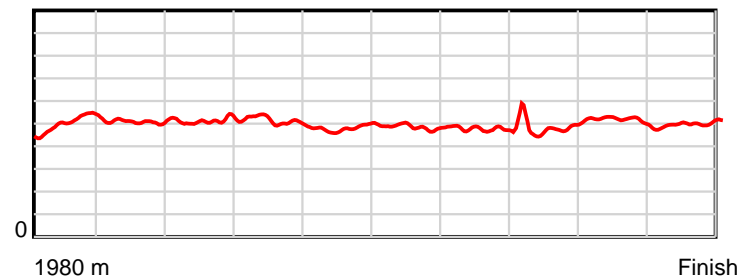

10 m Stride length

0.6 s Stride duration

20 m/sec Speed

100 % Stride efficiency

Note: Horizontal distance axis grid lines are 200m furlongs.

Disclaimer.

HRNZ and NZMTC and Thoroughbred Ratings Pty Ltd accepts no responsibility for the completeness or accuracy of any of the information contained herein, and makes no representations about its suitability for any particular purpose. Users should make their own judgements about those matters and/or seek independent advice. You assume all risks associated with use of the data provided on this page.

Race Results

June 22, 2025, Race 6, THE YALDHURST HOTEL SILK ROAD WINTER SERIES FINAL (MOB TROT), Distance 1980m, Addington - Survey 1980m

Result	TAB no.	Horse (Barrier)	1980 to	1800m to	1600m to	1400m to	1200m to	1000m to	800m to	600m to	400m to	200m to	Total or	Margin
3rd	9	Freya (9)	1800m	1600m	1400m	1200m	1000m	800m	600m	400m	200m	WP	Average	
		Position in running (margin)	-	6(3.4)	3(1.9)	1(0.0)	1(0.0)	1(0.0)	1(0.0)	1(0.0)	1(0.0)	2(1.0)		1.60
		Sectional time (s)	12.91	14.52	14.49	15.43	16.31	15.92	16.01	15.44	14.73	14.92		
		Cumulative time (s)	150.68	137.77	123.25	108.76	93.33	77.02	61.10	45.09	29.65	14.92	2:30.68	
		Speed (m/s)	13.94	13.77	13.80	12.96	12.26	12.56	12.49	12.95	13.58	13.40	13.14	
		Stride length (m)	6.04	6.05	6.14	6.21	5.80	5.83	5.89	5.83	5.81	6.02	5.96	
		Stride duration (s)	0.434	0.440	0.445	0.479	0.473	0.464	0.472	0.450	0.428	0.449	0.453	
		Stride efficiency (%)	57.08	57.28	59.00	60.27	52.49	53.04	54.29	53.18	52.69	56.57	55.48	
		Stride count	29.78	33.03	32.55	32.20	34.51	34.33	33.93	34.28	34.44	33.24	332.29	