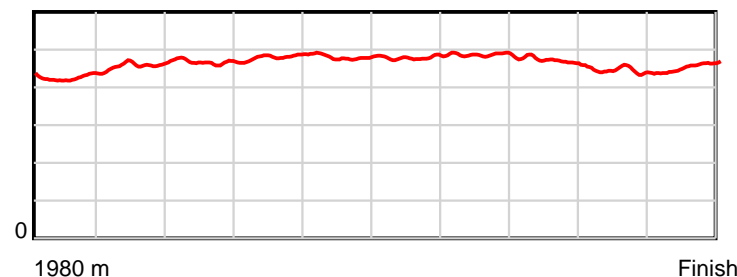

Race Results

June 22, 2025, Race 6, THE YALDHURST HOTEL SILK ROAD WINTER SERIES FINAL (MOB TROT), Distance 1980m, Addington - Survey 1980m

Result	TAB no.	Horse (Barrier)	1980 to	1800m to	1600m to	1400m to	1200m to	1000m to	800m to	600m to	400m to	200m to	Total or	Margin
6th	3	Yosemite (3)	1800m	1600m	1400m	1200m	1000m	800m	600m	400m	200m	WP	Average	
		Position in running (margin)	-	5(3.3)	7(4.6)	6(6.1)	7(6.6)	6(4.8)	6(5.0)	6(4.7)	6(4.0)	4(2.7)		2.60
		Sectional time (s)	13.13	15.00	15.05	15.51	16.01	15.96	15.96	15.33	14.34	14.56		
		Cumulative time (s)	150.85	137.72	122.72	107.67	92.16	76.15	60.19	44.23	28.90	14.56	2:30.85	
		Speed (m/s)	13.71	13.33	13.29	12.89	12.49	12.53	12.53	13.05	13.95	13.74	13.13	
		Stride length (m)	5.92	6.11	6.21	6.20	6.00	6.00	6.09	6.13	6.19	6.25	6.11	
		Stride duration (s)	0.425	0.458	0.467	0.481	0.480	0.479	0.486	0.470	0.444	0.455	0.465	
		Stride efficiency (%)	54.71	58.33	60.21	60.05	56.17	56.32	57.87	58.79	59.91	61.01	58.32	
		Stride count	30.42	32.74	32.22	32.26	33.36	33.32	32.86	32.61	32.30	32.01	324.10	

10 m Stride length

0.6 s Stride duration

20 m/sec Speed

100 % Stride efficiency

Note: Horizontal distance axis grid lines are 200m furlongs.

Disclaimer.

HRNZ and NZMTC and Thoroughbred Ratings Pty Ltd accepts no responsibility for the completeness or accuracy of any of the information contained herein, and makes no representations about its suitability for any particular purpose. Users should make their own judgements about those matters and/or seek independent advice. You assume all risks associated with use of the data provided on this page.