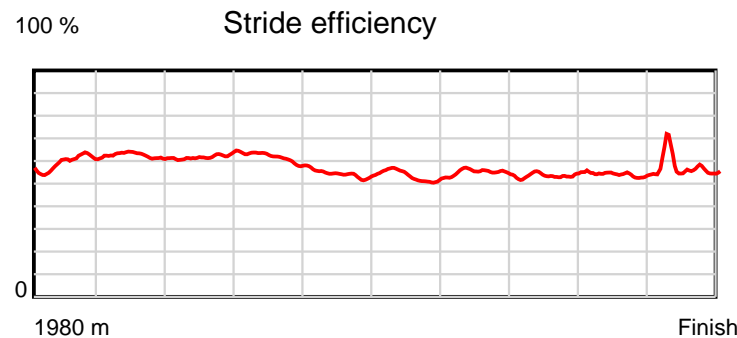

10 m Stride length

0.6 s Stride duration

20 m/sec Speed

100 % Stride efficiency

Note: Horizontal distance axis grid lines are 200m furlongs.

Disclaimer.

HRNZ and NZMTC and Thoroughbred Ratings Pty Ltd accepts no responsibility for the completeness or accuracy of any of the information contained herein, and makes no representations about its suitability for any particular purpose. Users should make their own judgements about those matters and/or seek independent advice. You assume all risks associated with use of the data provided on this page.

Race Results

June 22, 2025, Race 6, THE YALDHURST HOTEL SILK ROAD WINTER SERIES FINAL (MOB TROT), Distance 1980m, Addington - Survey 1980m

Result	TAB no.	Horse (Barrier)	1980 to	1800m to	1600m to	1400m to	1200m to	1000m to	800m to	600m to	400m to	200m to	Total or	Margin
3rd	9	Freya (9)	1800m	1600m	1400m	1200m	1000m	800m	600m	400m	200m	WP	Average	
		Position in running (margin)	-	6(3.4)	3(1.9)	1(0.0)	1(0.0)	1(0.0)	1(0.0)	1(0.0)	1(0.0)	2(1.0)		1.60
		Sectional time (s)	12.91	14.52	14.49	15.43	16.31	15.92	16.01	15.44	14.73	14.92		
		Cumulative time (s)	150.68	137.77	123.25	108.76	93.33	77.02	61.10	45.09	29.65	14.92	2:30.68	
		Speed (m/s)	13.94	13.77	13.80	12.96	12.26	12.56	12.49	12.95	13.58	13.40	13.14	
		Stride length (m)	6.04	6.05	6.14	6.21	5.80	5.83	5.89	5.83	5.81	6.02	5.96	
		Stride duration (s)	0.434	0.440	0.445	0.479	0.473	0.464	0.472	0.450	0.428	0.449	0.453	
		Stride efficiency (%)	57.08	57.28	59.00	60.27	52.49	53.04	54.29	53.18	52.69	56.57	55.48	
		Stride count	29.78	33.03	32.55	32.20	34.51	34.33	33.93	34.28	34.44	33.24	332.29	