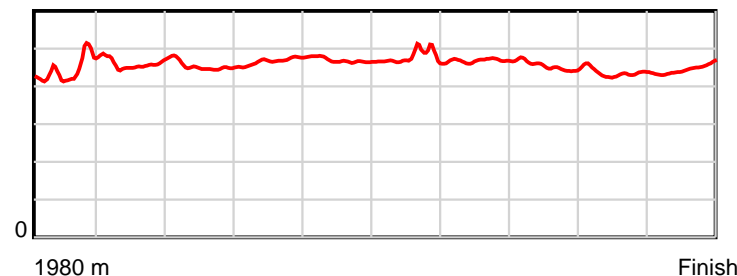

Race Results

June 22, 2025, Race 6, THE YALDHURST HOTEL SILK ROAD WINTER SERIES FINAL (MOB TROT), Distance 1980m, Addington - Survey 1980m

Result	TAB no.	Horse (Barrier)	1980 to	1800m to	1600m to	1400m to	1200m to	1000m to	800m to	600m to	400m to	200m to	Total or	Margin
12th	1	Bodacious (1)	1800m	1600m	1400m	1200m	1000m	800m	600m	400m	200m	WP	Average	
		Position in running (margin)	-	7(3.4)	8(4.8)	9(8.6)	8(8.6)	9(7.7)	9(8.2)	9(8.5)	11(8.2)	12(9.3)		10.40
		Sectional time (s)	12.90	15.00	15.44	15.43	16.16	16.01	16.05	15.40	14.74	15.12		
		Cumulative time (s)	152.25	139.35	124.35	108.91	93.48	77.32	61.31	45.26	29.86	15.12	2:32.25	
		Speed (m/s)	13.95	13.33	12.95	12.96	12.38	12.49	12.46	12.99	13.57	13.23	13.00	
		Stride length (m)	6.11	6.06	5.87	6.06	5.80	5.90	5.84	5.90	5.90	5.92	5.93	
		Stride duration (s)	0.440	0.454	0.453	0.467	0.469	0.472	0.468	0.454	0.435	0.447	0.456	
		Stride efficiency (%)	58.39	57.32	53.85	57.39	52.62	54.44	53.23	54.39	54.40	54.75	55.00	
		Stride count	29.45	33.02	34.07	33.00	34.47	33.89	34.27	33.90	33.90	33.79	333.76	

10 m Stride length

0.6 s Stride duration

20 m/sec Speed

100 % Stride efficiency

Note: Horizontal distance axis grid lines are 200m furlongs.

Disclaimer.

HRNZ and NZMTC and Thoroughbred Ratings Pty Ltd accepts no responsibility for the completeness or accuracy of any of the information contained herein, and makes no representations about its suitability for any particular purpose. Users should make their own judgements about those matters and/or seek independent advice. You assume all risks associated with use of the data provided on this page.