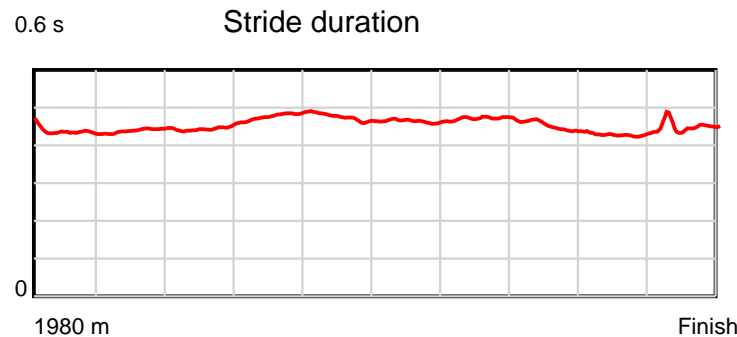

10 m Stride length

0.6 s Stride duration

20 m/sec Speed

100 % Stride efficiency

Note: Horizontal distance axis grid lines are 200m furlongs.

Disclaimer.

HRNZ and NZMTC and Thoroughbred Ratings Pty Ltd accepts no responsibility for the completeness or accuracy of any of the information contained herein, and makes no representations about its suitability for any particular purpose. Users should make their own judgements about those matters and/or seek independent advice. You assume all risks associated with use of the data provided on this page.

Race Results

June 22, 2025, Race 6, THE YALDHURST HOTEL SILK ROAD WINTER SERIES FINAL (MOB TROT), Distance 1980m, Addington - Survey 1980m

Result	TAB no.	Horse (Barrier)	1980 to	1800m to	1600m to	1400m to	1200m to	1000m to	800m to	600m to	400m to	200m to	Total or	Margin
3rd	9	Freya (9)	1800m	1600m	1400m	1200m	1000m	800m	600m	400m	200m	WP	Average	
		Position in running (margin)	-	6(3.4)	3(1.9)	1(0.0)	1(0.0)	1(0.0)	1(0.0)	1(0.0)	1(0.0)	2(1.0)		1.60
		Sectional time (s)	12.91	14.52	14.49	15.43	16.31	15.92	16.01	15.44	14.73	14.92		
		Cumulative time (s)	150.68	137.77	123.25	108.76	93.33	77.02	61.10	45.09	29.65	14.92	2:30.68	
		Speed (m/s)	13.94	13.77	13.80	12.96	12.26	12.56	12.49	12.95	13.58	13.40	13.14	
		Stride length (m)	6.04	6.05	6.14	6.21	5.80	5.83	5.89	5.83	5.81	6.02	5.96	
		Stride duration (s)	0.434	0.440	0.445	0.479	0.473	0.464	0.472	0.450	0.428	0.449	0.453	
		Stride efficiency (%)	57.08	57.28	59.00	60.27	52.49	53.04	54.29	53.18	52.69	56.57	55.48	
		Stride count	29.78	33.03	32.55	32.20	34.51	34.33	33.93	34.28	34.44	33.24	332.29	