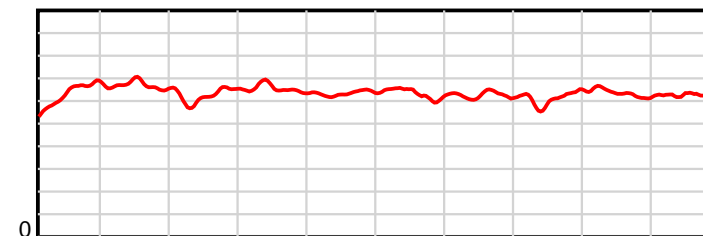

10 m Stride length

1980 m Finish

0.6 s Stride duration

1980 m Finish

20 m/sec Speed

1980 m Finish

100 % Stride efficiency

1980 m Finish