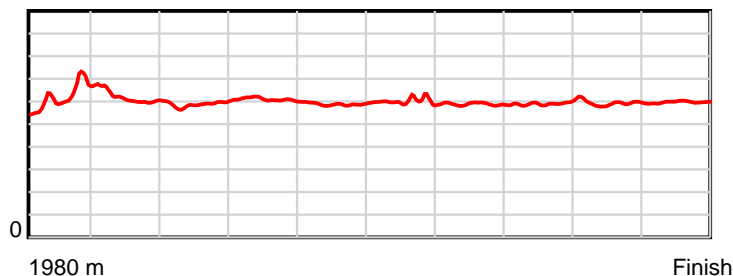

Race Results

June 22, 2025, Race 6, THE YALDHURST HOTEL SILK ROAD WINTER SERIES FINAL (MOB TROT), Distance 1980m, Addington - Survey 1980m

Result	TAB no.	Horse (Barrier)	1980 to	1800m to	1600m to	1400m to	1200m to	1000m to	800m to	600m to	400m to	200m to	Total or	Margin
12th	1	Bodacious (1)	1800m	1600m	1400m	1200m	1000m	800m	600m	400m	200m	WP	Average	
		Position in running (margin)	-	7(3.4)	8(4.8)	9(8.6)	8(8.6)	9(7.7)	9(8.2)	9(8.5)	11(8.2)	12(9.3)		10.40
		Sectional time (s)	12.90	15.00	15.44	15.43	16.16	16.01	16.05	15.40	14.74	15.12		
		Cumulative time (s)	152.25	139.35	124.35	108.91	93.48	77.32	61.31	45.26	29.86	15.12	2:32.25	
		Speed (m/s)	13.95	13.33	12.95	12.96	12.38	12.49	12.46	12.99	13.57	13.23	13.00	
		Stride length (m)	6.11	6.06	5.87	6.06	5.80	5.90	5.84	5.90	5.90	5.92	5.93	
		Stride duration (s)	0.440	0.454	0.453	0.467	0.469	0.472	0.468	0.454	0.435	0.447	0.456	
		Stride efficiency (%)	58.39	57.32	53.85	57.39	52.62	54.44	53.23	54.39	54.40	54.75	55.00	
		Stride count	29.45	33.02	34.07	33.00	34.47	33.89	34.27	33.90	33.90	33.79	333.76	

10 m Stride length