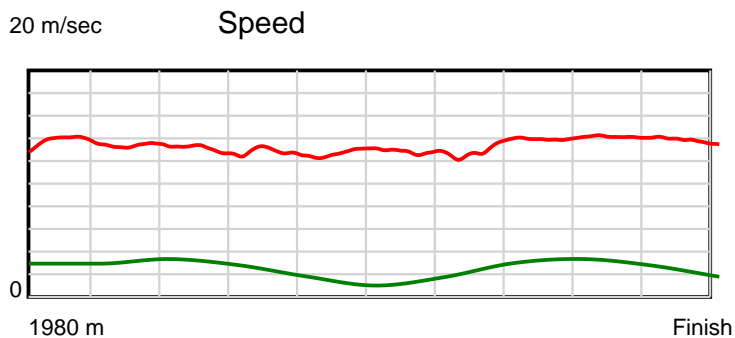

10 m Stride length

0.6 s Stride duration

20 m/sec Speed

100 % Stride efficiency

Note: Horizontal distance axis grid lines are 200m furlongs.

Disclaimer.

HRNZ and NZMTC and Thoroughbred Ratings Pty Ltd accepts no responsibility for the completeness or accuracy of any of the information contained herein, and makes no representations about its suitability for any particular purpose. Users should make their own judgements about those matters and/or seek independent advice. You assume all risks associated with use of the data provided on this page.

Race Results

June 22, 2025, Race 6, THE YALDHURST HOTEL SILK ROAD WINTER SERIES FINAL (MOB TROT), Distance 1980m, Addington - Survey 1980m

Result	TAB no.	Horse (Barrier)	1980 to	1800m to	1600m to	1400m to	1200m to	1000m to	800m to	600m to	400m to	200m to	Total or	Margin
5th	13	Holly Highland... (13)	1800m	1600m	1400m	1200m	1000m	800m	600m	400m	200m	WP	Average	
		Position in running (margin)	-	10(5.5)	11(8.2)	13(13.5)	13(13.9)	13(12.4)	13(12.3)	10(8.7)	5(3.9)	6(3.6)		2.50
		Sectional time (s)	13.45	15.23	15.68	15.50	16.06	15.90	15.43	14.64	14.52	14.41		
		Cumulative time (s)	150.82	137.37	122.14	106.46	90.96	74.90	59.00	43.57	28.93	14.41	2:30.82	
		Speed (m/s)	13.38	13.13	12.76	12.90	12.45	12.58	12.96	13.66	13.77	13.88	13.13	
		Stride length (m)	5.71	5.55	5.53	5.67	5.49	5.52	5.55	5.60	5.60	5.75	5.60	
		Stride duration (s)	0.414	0.423	0.434	0.440	0.441	0.439	0.428	0.410	0.407	0.414	0.426	
		Stride efficiency (%)	51.03	48.21	47.87	50.28	47.07	47.61	48.17	49.00	49.09	51.67	48.95	
		Stride count	31.50	36.01	36.14	35.26	36.44	36.23	36.02	35.72	35.68	34.78	353.78	