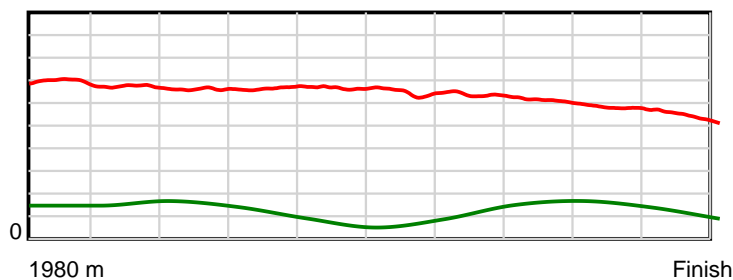

Race Results

July 25, 2025, Race 2, CONTINENTAL EVENT HIRE MOBILE TROT, Distance 1980m, Addington - Survey 1980m

Result	TAB no.	Horse (Barrier)	1980 to	1800m to	1600m to	1400m to	1200m to	1000m to	800m to	600m to	400m to	200m to	Total or	Margin
8th	4	Sheep (4)	1800m	1600m	1400m	1200m	1000m	800m	600m	400m	200m	WP	Average	
		Position in running (margin)	-	7(7.8)	7(12.0)	6(10.8)	6(9.5)	5(8.9)	5(9.0)	6(9.0)	8(16.7)	8(30.1)		42.30
		Sectional time (s)	13.74	15.16	15.32	15.03	15.16	15.89	15.70	17.00	17.67	18.51		
		Cumulative time (s)	159.18	145.44	130.28	114.96	99.93	84.77	68.88	53.18	36.18	18.51	2:39.18	
		Speed (m/s)	13.10	13.19	13.05	13.31	13.19	12.59	12.74	11.76	11.32	10.80	12.44	
		Stride length (m)	5.93	5.86	5.86	5.83	5.74	5.53	5.50	5.28	5.34	5.34	5.61	
		Stride duration (s)	0.429	0.444	0.449	0.438	0.435	0.439	0.432	0.449	0.472	0.494	0.451	
		Stride efficiency (%)	55.04	53.62	53.67	53.10	51.44	47.79	47.20	43.56	44.52	44.59	49.13	
		Stride count	30.33	34.14	34.13	34.31	34.86	36.17	36.39	37.88	37.47	37.44	353.12	

10 m Stride length

0.6 s Stride duration

20 m/sec Speed

100 % Stride efficiency

Note: Horizontal distance axis grid lines are 200m furlongs.

Disclaimer.

HRNZ and NZMTC and Thoroughbred Ratings Pty Ltd accepts no responsibility for the completeness or accuracy of any of the information contained herein, and makes no representations about its suitability for any particular purpose. Users should make their own judgements about those matters and/or seek independent advice. You assume all risks associated with use of the data provided on this page.