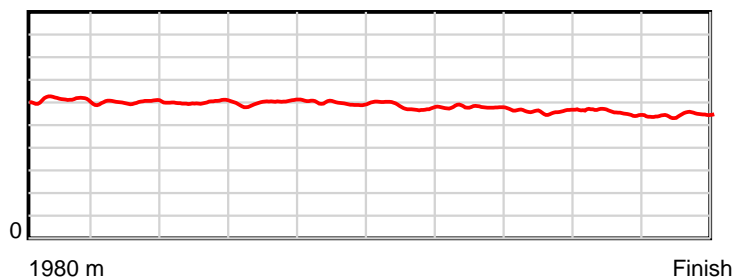

Race Results

July 25, 2025, Race 2, CONTINENTAL EVENT HIRE MOBILE TROT, Distance 1980m, Addington - Survey 1980m

Result	TAB no.	Horse (Barrier)	1980 to	1800m to	1600m to	1400m to	1200m to	1000m to	800m to	600m to	400m to	200m to	Total or	Margin
6th	5	Lady Lucinda (5)	1800m	1600m	1400m	1200m	1000m	800m	600m	400m	200m	WP	Average	
		Position in running (margin)	-	5(5.8)	5(10.3)	5(9.2)	5(9.1)	6(10.0)	6(9.0)	5(6.8)	6(7.6)	5(13.0)		18.50
		Sectional time (s)	13.38	15.22	15.34	15.23	15.40	15.72	15.34	15.85	16.35	17.07		
		Cumulative time (s)	154.90	141.52	126.30	110.96	95.73	80.33	64.61	49.27	33.42	17.07	2:34.90	
		Speed (m/s)	13.45	13.14	13.04	13.13	12.99	12.72	13.04	12.62	12.23	11.72	12.78	
		Stride length (m)	6.10	5.90	5.95	6.02	5.99	5.77	5.83	5.49	5.52	5.46	5.79	
		Stride duration (s)	0.448	0.449	0.457	0.459	0.461	0.454	0.447	0.435	0.451	0.466	0.453	
		Stride efficiency (%)	58.15	54.44	55.40	56.68	56.02	52.08	53.12	47.13	47.66	46.58	52.44	
		Stride count	29.51	33.89	33.59	33.21	33.40	34.64	34.30	36.42	36.22	36.63	341.81	

10 m Stride length