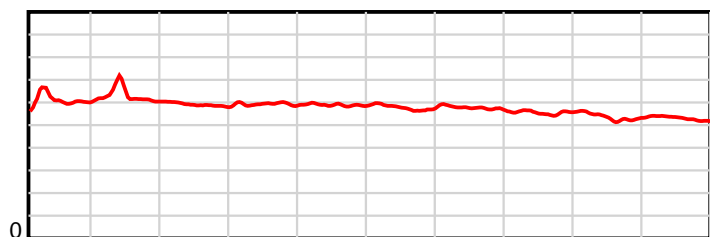

Race Results

July 25, 2025, Race 2, CONTINENTAL EVENT HIRE MOBILE TROT, Distance 1980m, Addington - Survey 1980m

Result	TAB no.	Horse (Barrier)	1980 to	1800m to	1600m to	1400m to	1200m to	1000m to	800m to	600m to	400m to	200m to	Total or	Margin
7th	1	Muscle Dash (1)	1800m	1600m	1400m	1200m	1000m	800m	600m	400m	200m	WP	Average	
		Position in running (margin)	-	1(0.0)	1(0.0)	1(0.0)	1(0.0)	2(2.8)	2(2.7)	2(3.3)	5(5.4)	7(17.7)		34.60
		Sectional time (s)	12.46	14.47	15.51	15.25	15.72	15.87	15.80	16.07	17.49	19.16		
		Cumulative time (s)	157.80	145.34	130.87	115.36	100.11	84.39	68.52	52.72	36.65	19.16	2:37.80	
		Speed (m/s)	14.45	13.82	12.89	13.11	12.72	12.60	12.66	12.45	11.44	10.44	12.55	
		Stride length (m)	6.04	6.21	5.97	6.01	5.91	5.79	5.83	5.56	5.40	5.31	5.79	
		Stride duration (s)	0.413	0.449	0.463	0.459	0.465	0.459	0.460	0.447	0.472	0.509	0.461	
		Stride efficiency (%)	57.07	60.26	55.73	56.50	54.63	52.30	53.05	48.35	45.53	44.04	52.33	
		Stride count	29.78	32.21	33.49	33.26	33.83	34.57	34.33	35.95	37.05	37.67	342.14	

10 m Stride length

1980 m Finish