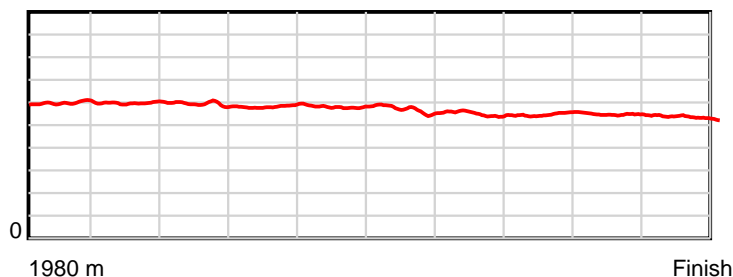

Race Results

July 25, 2025, Race 2, CONTINENTAL EVENT HIRE MOBILE TROT, Distance 1980m, Addington - Survey 1980m

Result	TAB no.	Horse (Barrier)	1980 to	1800m to	1600m to	1400m to	1200m to	1000m to	800m to	600m to	400m to	200m to	Total or	Margin
8th	4	Sheep (4)	1800m	1600m	1400m	1200m	1000m	800m	600m	400m	200m	WP	Average	
		Position in running (margin)	-	7(7.8)	7(12.0)	6(10.8)	6(9.5)	5(8.9)	5(9.0)	6(9.0)	8(16.7)	8(30.1)		42.30
		Sectional time (s)	13.74	15.16	15.32	15.03	15.16	15.89	15.70	17.00	17.67	18.51		
		Cumulative time (s)	159.18	145.44	130.28	114.96	99.93	84.77	68.88	53.18	36.18	18.51	2:39.18	
		Speed (m/s)	13.10	13.19	13.05	13.31	13.19	12.59	12.74	11.76	11.32	10.80	12.44	
		Stride length (m)	5.93	5.86	5.86	5.83	5.74	5.53	5.50	5.28	5.34	5.34	5.61	
		Stride duration (s)	0.429	0.444	0.449	0.438	0.435	0.439	0.432	0.449	0.472	0.494	0.451	
		Stride efficiency (%)	55.04	53.62	53.67	53.10	51.44	47.79	47.20	43.56	44.52	44.59	49.13	
		Stride count	30.33	34.14	34.13	34.31	34.86	36.17	36.39	37.88	37.47	37.44	353.12	

10 m Stride length