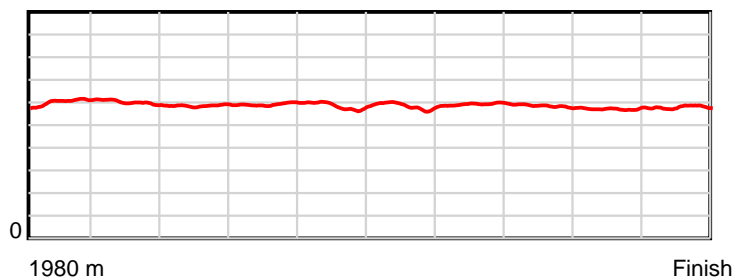

Race Results

July 25, 2025, Race 2, CONTINENTAL EVENT HIRE MOBILE TROT, Distance 1980m, Addington - Survey 1980m

Result	TAB no.	Horse (Barrier)	1980 to	1800m to	1600m to	1400m to	1200m to	1000m to	800m to	600m to	400m to	200m to	Total or	Margin
5th	2	Mollys Remedy (2)	1800m	1600m	1400m	1200m	1000m	800m	600m	400m	200m	WP	Average	
		Position in running (margin)	-	6(7.1)	6(11.8)	7(11.4)	8(13.3)	8(17.2)	8(16.8)	8(12.5)	7(10.8)	6(14.5)		15.00
		Sectional time (s)	13.73	15.26	15.45	15.56	15.91	15.80	14.99	15.44	16.07	16.06		
		Cumulative time (s)	154.27	140.54	125.28	109.83	94.27	78.36	62.56	47.57	32.13	16.06	2:34.27	
		Speed (m/s)	13.11	13.11	12.94	12.85	12.57	12.66	13.34	12.95	12.45	12.45	12.83	
		Stride length (m)	5.94	5.97	5.93	5.92	5.81	5.77	5.96	5.83	5.73	5.78	5.86	
		Stride duration (s)	0.440	0.456	0.458	0.460	0.462	0.456	0.446	0.450	0.460	0.464	0.457	
		Stride efficiency (%)	55.05	55.70	54.94	54.76	52.77	51.95	55.45	53.08	51.33	52.28	53.68	
		Stride count	30.33	33.50	33.73	33.79	34.42	34.69	33.58	34.31	34.90	34.58	337.83	

10 m Stride length