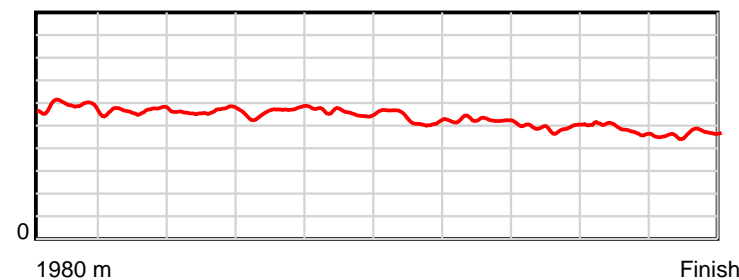

10 m Stride length

0.6 s Stride duration

20 m/sec Speed

100 % Stride efficiency

Note: Horizontal distance axis grid lines are 200m furlongs.

Disclaimer.

HRNZ and NZMTC and Thoroughbred Ratings Pty Ltd accepts no responsibility for the completeness or accuracy of any of the information contained herein, and makes no representations about its suitability for any particular purpose. Users should make their own judgements about those matters and/or seek independent advice. You assume all risks associated with use of the data provided on this page.