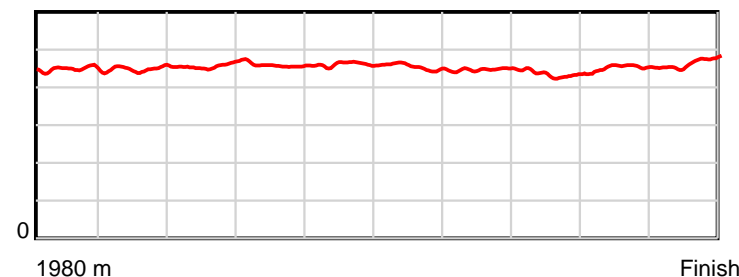

Race Results

July 25, 2025, Race 2, CONTINENTAL EVENT HIRE MOBILE TROT, Distance 1980m, Addington - Survey 1980m

Result	TAB no.	Horse (Barrier)	1980 to	1800m to	1600m to	1400m to	1200m to	1000m to	800m to	600m to	400m to	200m to	Total or	Margin
6th	5	Lady Lucinda (5)	1800m	1600m	1400m	1200m	1000m	800m	600m	400m	200m	WP	Average	
		Position in running (margin)	-	5(5.8)	5(10.3)	5(9.2)	5(9.1)	6(10.0)	6(9.0)	5(6.8)	6(7.6)	5(13.0)		18.50
		Sectional time (s)	13.38	15.22	15.34	15.23	15.40	15.72	15.34	15.85	16.35	17.07		
		Cumulative time (s)	154.90	141.52	126.30	110.96	95.73	80.33	64.61	49.27	33.42	17.07	2:34.90	
		Speed (m/s)	13.45	13.14	13.04	13.13	12.99	12.72	13.04	12.62	12.23	11.72	12.78	
		Stride length (m)	6.10	5.90	5.95	6.02	5.99	5.77	5.83	5.49	5.52	5.46	5.79	
		Stride duration (s)	0.448	0.449	0.457	0.459	0.461	0.454	0.447	0.435	0.451	0.466	0.453	
		Stride efficiency (%)	58.15	54.44	55.40	56.68	56.02	52.08	53.12	47.13	47.66	46.58	52.44	
		Stride count	29.51	33.89	33.59	33.21	33.40	34.64	34.30	36.42	36.22	36.63	341.81	

10 m Stride length

0.6 s Stride duration

20 m/sec Speed

100 % Stride efficiency

Note: Horizontal distance axis grid lines are 200m furlongs.

Disclaimer.

HRNZ and NZMTC and Thoroughbred Ratings Pty Ltd accepts no responsibility for the completeness or accuracy of any of the information contained herein, and makes no representations about its suitability for any particular purpose. Users should make their own judgements about those matters and/or seek independent advice. You assume all risks associated with use of the data provided on this page.