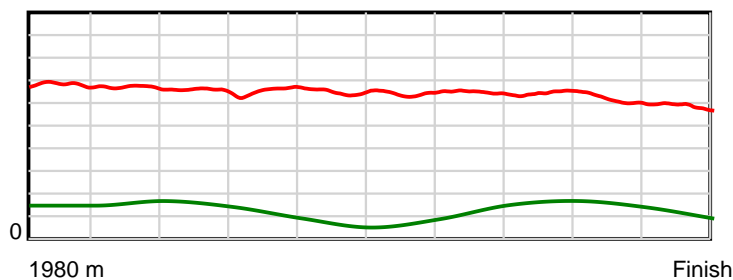

10 m Stride length

0.6 s Stride duration

20 m/sec Speed

100 % Stride efficiency

Note: Horizontal distance axis grid lines are 200m furlongs.

Disclaimer.

HRNZ and NZMTC and Thoroughbred Ratings Pty Ltd accepts no responsibility for the completeness or accuracy of any of the information contained herein, and makes no representations about its suitability for any particular purpose. Users should make their own judgements about those matters and/or seek independent advice. You assume all risks associated with use of the data provided on this page.