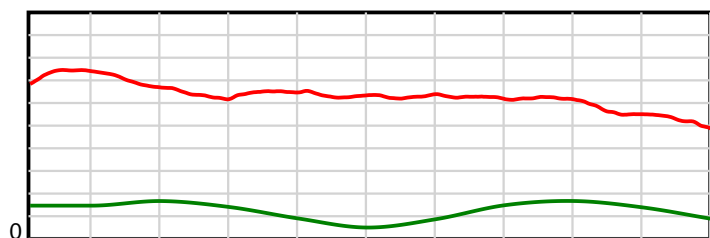

10 m Stride length

1980 m Finish

0.6 s Stride duration

1980 m Finish

20 m/sec Speed

1980 m Finish

100 % Stride efficiency

1980 m Finish