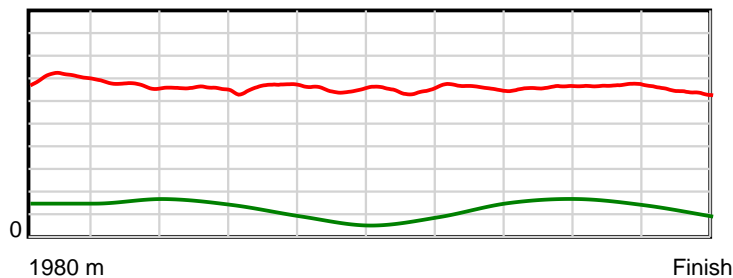

Race Results

July 25, 2025, Race 2, CONTINENTAL EVENT HIRE MOBILE TROT, Distance 1980m, Addington - Survey 1980m

Result	TAB no.	Horse (Barrier)	1980 to	1800m to	1600m to	1400m to	1200m to	1000m to	800m to	600m to	400m to	200m to	Total or	Margin
1st	3	Origin (3)	1800m	1600m	1400m	1200m	1000m	800m	600m	400m	200m	WP	Average	
		Position in running (margin)	-	4(4.4)	4(8.1)	4(6.8)	4(6.6)	4(7.8)	4(6.7)	3(4.0)	2(3.1)	2(1.1)		0.00
		Sectional time (s)	13.01	15.07	15.31	15.22	15.46	15.68	15.27	15.57	15.11	15.87		
		Cumulative time (s)	151.57	138.56	123.49	108.18	92.96	77.50	61.82	46.55	30.98	15.87	2:31.57	
		Speed (m/s)	13.84	13.27	13.06	13.14	12.94	12.76	13.10	12.85	13.24	12.60	13.06	
		Stride length (m)	6.06	6.16	6.16	6.11	6.12	6.00	6.07	5.97	6.10	5.95	6.07	
		Stride duration (s)	0.436	0.465	0.471	0.465	0.473	0.471	0.463	0.464	0.461	0.472	0.465	
		Stride efficiency (%)	57.48	59.38	59.22	58.34	58.52	56.31	57.54	55.61	58.06	55.26	57.55	
		Stride count	29.68	32.45	32.49	32.73	32.68	33.32	32.96	33.53	32.81	33.63	326.28	

10 m Stride length

0.6 s Stride duration

20 m/sec Speed

100 % Stride efficiency

Note: Horizontal distance axis grid lines are 200m furlongs.

Disclaimer.

HRNZ and NZMTC and Thoroughbred Ratings Pty Ltd accepts no responsibility for the completeness or accuracy of any of the information contained herein, and makes no representations about its suitability for any particular purpose. Users should make their own judgements about those matters and/or seek independent advice. You assume all risks associated with use of the data provided on this page.