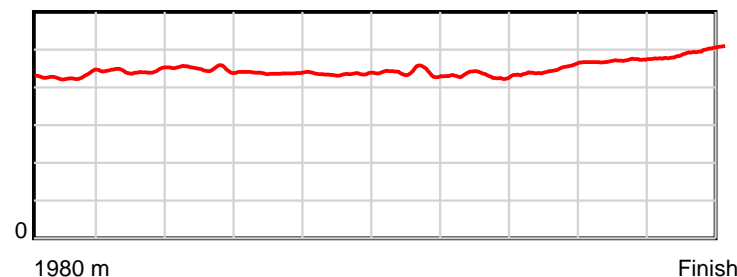

Race Results

July 25, 2025, Race 2, CONTINENTAL EVENT HIRE MOBILE TROT, Distance 1980m, Addington - Survey 1980m

Result	TAB no.	Horse (Barrier)	1980 to	1800m to	1600m to	1400m to	1200m to	1000m to	800m to	600m to	400m to	200m to	Total or	Margin
8th	4	Sheep (4)	1800m	1600m	1400m	1200m	1000m	800m	600m	400m	200m	WP	Average	
		Position in running (margin)	-	7(7.8)	7(12.0)	6(10.8)	6(9.5)	5(8.9)	5(9.0)	6(9.0)	8(16.7)	8(30.1)		42.30
		Sectional time (s)	13.74	15.16	15.32	15.03	15.16	15.89	15.70	17.00	17.67	18.51		
		Cumulative time (s)	159.18	145.44	130.28	114.96	99.93	84.77	68.88	53.18	36.18	18.51	2:39.18	
		Speed (m/s)	13.10	13.19	13.05	13.31	13.19	12.59	12.74	11.76	11.32	10.80	12.44	
		Stride length (m)	5.93	5.86	5.86	5.83	5.74	5.53	5.50	5.28	5.34	5.34	5.61	
		Stride duration (s)	0.429	0.444	0.449	0.438	0.435	0.439	0.432	0.449	0.472	0.494	0.451	
		Stride efficiency (%)	55.04	53.62	53.67	53.10	51.44	47.79	47.20	43.56	44.52	44.59	49.13	
		Stride count	30.33	34.14	34.13	34.31	34.86	36.17	36.39	37.88	37.47	37.44	353.12	

10 m Stride length

0.6 s Stride duration

20 m/sec Speed

100 % Stride efficiency

Note: Horizontal distance axis grid lines are 200m furlongs.

Disclaimer.

HRNZ and NZMTC and Thoroughbred Ratings Pty Ltd accepts no responsibility for the completeness or accuracy of any of the information contained herein, and makes no representations about its suitability for any particular purpose. Users should make their own judgements about those matters and/or seek independent advice. You assume all risks associated with use of the data provided on this page.