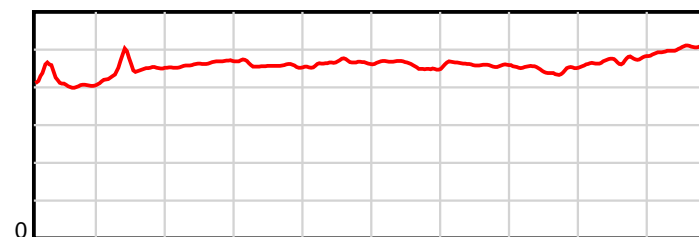

10 m Stride length

0.6 s Stride duration

20 m/sec Speed

100 % Stride efficiency

Note: Horizontal distance axis grid lines are 200m furlongs.

Disclaimer.

HRNZ and NZMTC and Thoroughbred Ratings Pty Ltd accepts no responsibility for the completeness or accuracy of any of the information contained herein, and makes no representations about its suitability for any particular purpose. Users should make their own judgements about those matters and/or seek independent advice. You assume all risks associated with use of the data provided on this page.

Race Results

July 25, 2025, Race 2, CONTINENTAL EVENT HIRE MOBILE TROT, Distance 1980m, Addington - Survey 1980m

Result	TAB no.	Horse (Barrier)	1980 to	1800m to	1600m to	1400m to	1200m to	1000m to	800m to	600m to	400m to	200m to	Total or	Margin
7th	1	Muscle Dash (1)	1800m	1600m	1400m	1200m	1000m	800m	600m	400m	200m	WP	Average	
		Position in running (margin)	-	1(0.0)	1(0.0)	1(0.0)	1(0.0)	2(2.8)	2(2.7)	2(3.3)	5(5.4)	7(17.7)		34.60
		Sectional time (s)	12.46	14.47	15.51	15.25	15.72	15.87	15.80	16.07	17.49	19.16		
		Cumulative time (s)	157.80	145.34	130.87	115.36	100.11	84.39	68.52	52.72	36.65	19.16	2:37.80	
		Speed (m/s)	14.45	13.82	12.89	13.11	12.72	12.60	12.66	12.45	11.44	10.44	12.55	
		Stride length (m)	6.04	6.21	5.97	6.01	5.91	5.79	5.83	5.56	5.40	5.31	5.79	
		Stride duration (s)	0.413	0.449	0.463	0.459	0.465	0.459	0.460	0.447	0.472	0.509	0.461	
		Stride efficiency (%)	57.07	60.26	55.73	56.50	54.63	52.30	53.05	48.35	45.53	44.04	52.33	
		Stride count	29.78	32.21	33.49	33.26	33.83	34.57	34.33	35.95	37.05	37.67	342.14	

10 m Stride length

1980 m Finish

0.6 s Stride duration

1980 m Finish

20 m/sec Speed

1980 m Finish

100 % Stride efficiency

1980 m Finish