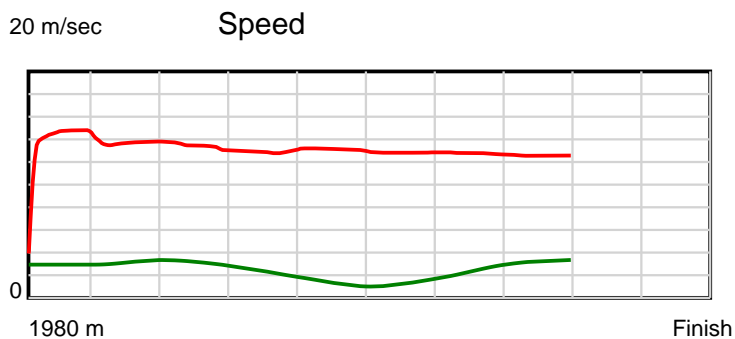

Race Results

July 25, 2025, Race 2, CONTINENTAL EVENT HIRE MOBILE TROT, Distance 1980m, Addington - Survey 1980m

Result	TAB no.	Horse (Barrier)	1980 to	1800m to	1600m to	1400m to	1200m to	1000m to	800m to	600m to	400m to	200m to	Total or	Margin
4th	6	Geraldine Clow... (6)	1800m	1600m	1400m	1200m	1000m	800m	600m	400m	200m	WP	Average	
		Position in running (margin)	-	2(1.5)	2(3.4)	2(2.3)	3(2.1)	3(4.6)	3(4.5)	4(5.2)	4(5.1)	4(3.2)		2.60
		Sectional time (s)	12.72	14.78	15.33	15.22	15.67	15.87	15.81	15.70	15.14	15.80		
		Cumulative time (s)	152.04	139.32	124.54	109.21	93.99	78.32	62.45	46.64	30.94	15.80	2:32.04	
		Speed (m/s)	14.15	13.53	13.05	13.14	12.76	12.60	12.65	12.74	13.21	12.66	13.02	
		Stride length (m)	7.90	11.67	10.31	9.60	23.93	25.28	18.22	8.10	125.66	120.48	14.63	
		Stride duration (s)	0.553	0.862	0.790	0.730	1.875	2.006	1.440	0.636	9.515	9.515	1.123	
		Stride efficiency (%)	97.53	212.68	166.21	143.90	894.65	998.53	518.87	102.47	24675.97	22683.07	334.41	
		Stride count	22.78	17.14	19.39	20.84	8.36	7.91	10.98	24.70	1.59	1.66	135.35	

Note: Horizontal distance axis grid lines are 200m furlongs.

Disclaimer.

HRNZ and NZMTC and Thoroughbred Ratings Pty Ltd accepts no responsibility for the completeness or accuracy of any of the information contained herein, and makes no representations about its suitability for any particular purpose. Users should make their own judgements about those matters and/or seek independent advice. You assume all risks associated with use of the data provided on this page.