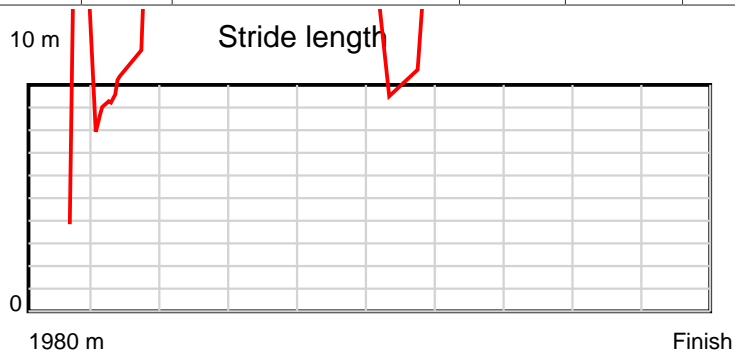

Race Results

July 25, 2025, Race 2, CONTINENTAL EVENT HIRE MOBILE TROT, Distance 1980m, Addington - Survey 1980m

Result	TAB no.	Horse (Barrier)	1980 to	1800m to	1600m to	1400m to	1200m to	1000m to	800m to	600m to	400m to	200m to	Total or	Margin
3rd	8	Lexicon (0)	1800m	1600m	1400m	1200m	1000m	800m	600m	400m	200m	WP	Average	
		Position in running (margin)	-	8(9.3)	8(14.3)	8(12.6)	7(11.2)	7(10.8)	7(11.4)	7(9.1)	3(5.0)	3(2.2)		0.40
		Sectional time (s)	13.91	15.31	15.22	15.02	15.20	15.97	15.32	15.05	14.97	15.67		
		Cumulative time (s)	151.64	137.73	122.42	107.20	92.18	76.98	61.01	45.69	30.64	15.67	2:31.64	
		Speed (m/s)	12.94	13.06	13.14	13.32	13.16	12.52	13.05	13.29	13.36	12.76	13.06	
		Stride length (m)	19.10	7.54	21.65	15.32	14.80	13.86	21.60	13.82	17.72	16.93	14.88	
		Stride duration (s)	1.408	0.577	1.648	1.150	1.124	1.107	1.654	1.040	1.326	1.326	1.140	
		Stride efficiency (%)	569.96	88.78	732.66	366.53	342.14	300.01	728.86	298.34	490.60	447.68	346.12	
		Stride count	9.42	26.53	9.24	13.06	13.52	14.43	9.26	14.47	11.29	11.82	133.04	

Note: Horizontal distance axis grid lines are 200m furlongs.

Disclaimer.

HRNZ and NZMTC and Thoroughbred Ratings Pty Ltd accepts no responsibility for the completeness or accuracy of any of the information contained herein, and makes no representations about its suitability for any particular purpose. Users should make their own judgements about those matters and/or seek independent advice. You assume all risks associated with use of the data provided on this page.