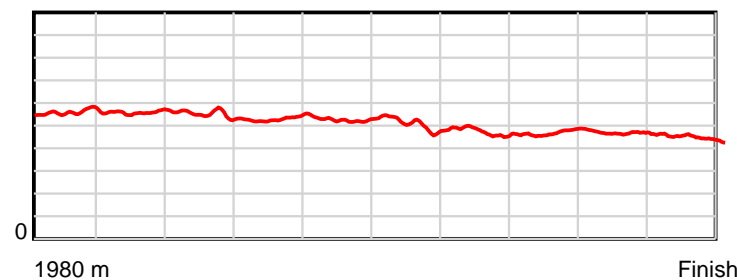

10 m Stride length

0.6 s Stride duration

20 m/sec Speed

100 % Stride efficiency

Note: Horizontal distance axis grid lines are 200m furlongs.

Disclaimer.

HRNZ and NZMTC and Thoroughbred Ratings Pty Ltd accepts no responsibility for the completeness or accuracy of any of the information contained herein, and makes no representations about its suitability for any particular purpose. Users should make their own judgements about those matters and/or seek independent advice. You assume all risks associated with use of the data provided on this page.