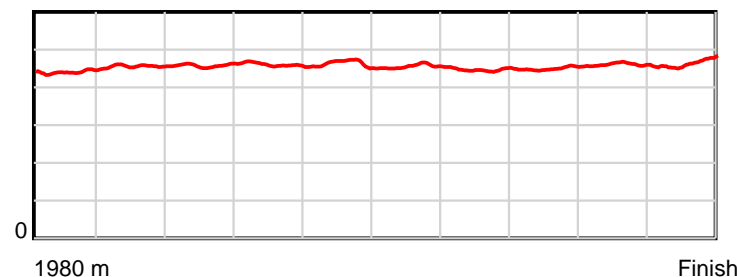

Race Results

July 25, 2025, Race 2, CONTINENTAL EVENT HIRE MOBILE TROT, Distance 1980m, Addington - Survey 1980m

Result	TAB no.	Horse (Barrier)	1980 to	1800m to	1600m to	1400m to	1200m to	1000m to	800m to	600m to	400m to	200m to	Total or	Margin
5th	2	Mollys Remedy (2)	1800m	1600m	1400m	1200m	1000m	800m	600m	400m	200m	WP	Average	
		Position in running (margin)	-	6(7.1)	6(11.8)	7(11.4)	8(13.3)	8(17.2)	8(16.8)	8(12.5)	7(10.8)	6(14.5)		15.00
		Sectional time (s)	13.73	15.26	15.45	15.56	15.91	15.80	14.99	15.44	16.07	16.06		
		Cumulative time (s)	154.27	140.54	125.28	109.83	94.27	78.36	62.56	47.57	32.13	16.06	2:34.27	
		Speed (m/s)	13.11	13.11	12.94	12.85	12.57	12.66	13.34	12.95	12.45	12.45	12.83	
		Stride length (m)	5.94	5.97	5.93	5.92	5.81	5.77	5.96	5.83	5.73	5.78	5.86	
		Stride duration (s)	0.440	0.456	0.458	0.460	0.462	0.456	0.446	0.450	0.460	0.464	0.457	
		Stride efficiency (%)	55.05	55.70	54.94	54.76	52.77	51.95	55.45	53.08	51.33	52.28	53.68	
		Stride count	30.33	33.50	33.73	33.79	34.42	34.69	33.58	34.31	34.90	34.58	337.83	

10 m Stride length

0.6 s Stride duration

20 m/sec Speed

100 % Stride efficiency

Note: Horizontal distance axis grid lines are 200m furlongs.

Disclaimer.

HRNZ and NZMTC and Thoroughbred Ratings Pty Ltd accepts no responsibility for the completeness or accuracy of any of the information contained herein, and makes no representations about its suitability for any particular purpose. Users should make their own judgements about those matters and/or seek independent advice. You assume all risks associated with use of the data provided on this page.