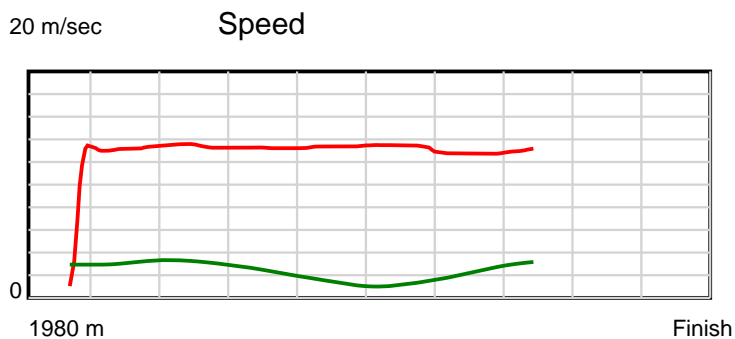

Race Results

July 25, 2025, Race 2, CONTINENTAL EVENT HIRE MOBILE TROT, Distance 1980m, Addington - Survey 1980m

Result	TAB no.	Horse (Barrier)	1980 to	1800m to	1600m to	1400m to	1200m to	1000m to	800m to	600m to	400m to	200m to	Total or	Margin
3rd	8	Lexicon (0)	1800m	1600m	1400m	1200m	1000m	800m	600m	400m	200m	WP	Average	
		Position in running (margin)	-	8(9.3)	8(14.3)	8(12.6)	7(11.2)	7(10.8)	7(11.4)	7(9.1)	3(5.0)	3(2.2)		0.40
		Sectional time (s)	13.91	15.31	15.22	15.02	15.20	15.97	15.32	15.05	14.97	15.67		
		Cumulative time (s)	151.64	137.73	122.42	107.20	92.18	76.98	61.01	45.69	30.64	15.67	2:31.64	
		Speed (m/s)	12.94	13.06	13.14	13.32	13.16	12.52	13.05	13.29	13.36	12.76	13.06	
		Stride length (m)	19.10	7.54	21.65	15.32	14.80	13.86	21.60	13.82	17.72	16.93	14.88	
		Stride duration (s)	1.408	0.577	1.648	1.150	1.124	1.107	1.654	1.040	1.326	1.326	1.140	
		Stride efficiency (%)	569.96	88.78	732.66	366.53	342.14	300.01	728.86	298.34	490.60	447.68	346.12	
		Stride count	9.42	26.53	9.24	13.06	13.52	14.43	9.26	14.47	11.29	11.82	133.04	

Note: Horizontal distance axis grid lines are 200m furlongs.

Disclaimer.

HRNZ and NZMTC and Thoroughbred Ratings Pty Ltd accepts no responsibility for the completeness or accuracy of any of the information contained herein, and makes no representations about its suitability for any particular purpose. Users should make their own judgements about those matters and/or seek independent advice. You assume all risks associated with use of the data provided on this page.