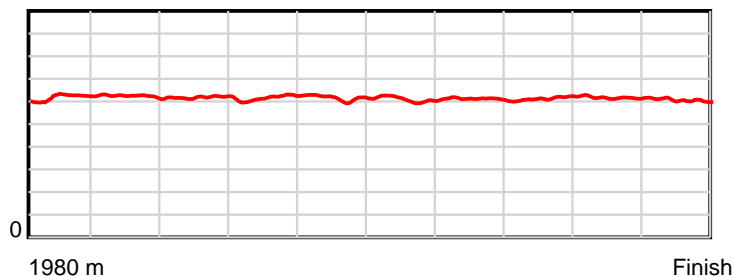

10 m Stride length

0.6 s Stride duration

20 m/sec Speed

100 % Stride efficiency

Note: Horizontal distance axis grid lines are 200m furlongs.

Disclaimer.

HRNZ and NZMTC and Thoroughbred Ratings Pty Ltd accepts no responsibility for the completeness or accuracy of any of the information contained herein, and makes no representations about its suitability for any particular purpose. Users should make their own judgements about those matters and/or seek independent advice. You assume all risks associated with use of the data provided on this page.