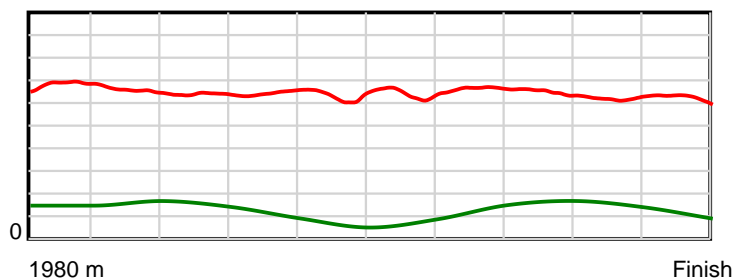

Race Results

July 25, 2025, Race 2, CONTINENTAL EVENT HIRE MOBILE TROT, Distance 1980m, Addington - Survey 1980m

Result	TAB no.	Horse (Barrier)	1980 to	1800m to	1600m to	1400m to	1200m to	1000m to	800m to	600m to	400m to	200m to	Total or	Margin
5th	2	Mollys Remedy (2)	1800m	1600m	1400m	1200m	1000m	800m	600m	400m	200m	WP	Average	
		Position in running (margin)	-	6(7.1)	6(11.8)	7(11.4)	8(13.3)	8(17.2)	8(16.8)	8(12.5)	7(10.8)	6(14.5)		15.00
		Sectional time (s)	13.73	15.26	15.45	15.56	15.91	15.80	14.99	15.44	16.07	16.06		
		Cumulative time (s)	154.27	140.54	125.28	109.83	94.27	78.36	62.56	47.57	32.13	16.06	2:34.27	
		Speed (m/s)	13.11	13.11	12.94	12.85	12.57	12.66	13.34	12.95	12.45	12.45	12.83	
		Stride length (m)	5.94	5.97	5.93	5.92	5.81	5.77	5.96	5.83	5.73	5.78	5.86	
		Stride duration (s)	0.440	0.456	0.458	0.460	0.462	0.456	0.446	0.450	0.460	0.464	0.457	
		Stride efficiency (%)	55.05	55.70	54.94	54.76	52.77	51.95	55.45	53.08	51.33	52.28	53.68	
		Stride count	30.33	33.50	33.73	33.79	34.42	34.69	33.58	34.31	34.90	34.58	337.83	

10 m Stride length

0.6 s Stride duration

20 m/sec Speed

100 % Stride efficiency

Note: Horizontal distance axis grid lines are 200m furlongs.

Disclaimer.

HRNZ and NZMTC and Thoroughbred Ratings Pty Ltd accepts no responsibility for the completeness or accuracy of any of the information contained herein, and makes no representations about its suitability for any particular purpose. Users should make their own judgements about those matters and/or seek independent advice. You assume all risks associated with use of the data provided on this page.