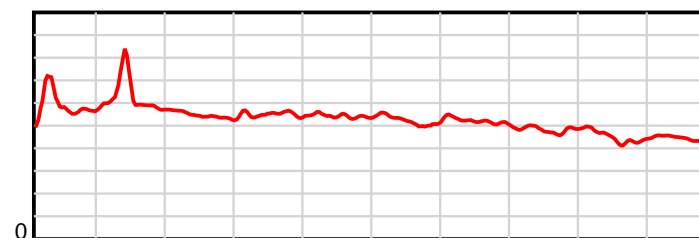

10 m Stride length

1980 m Finish

0.6 s Stride duration

1980 m Finish

20 m/sec Speed

1980 m Finish

100 % Stride efficiency

1980 m Finish