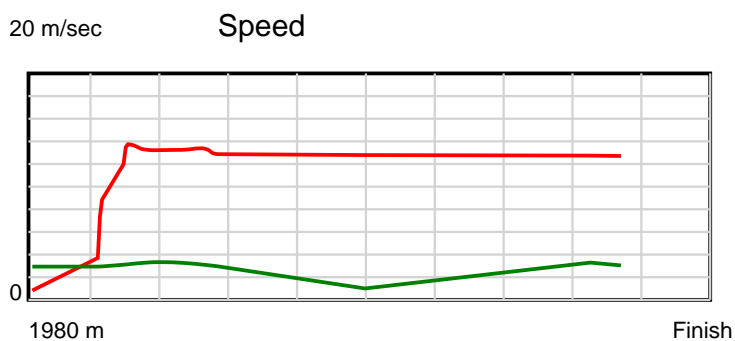

Race Results

July 25, 2025, Race 2, CONTINENTAL EVENT HIRE MOBILE TROT, Distance 1980m, Addington - Survey 1980m

Result	TAB no.	Horse (Barrier)	1980 to	1800m to	1600m to	1400m to	1200m to	1000m to	800m to	600m to	400m to	200m to	Total or	Margin
2nd	7	Kowhai Sunburs... (7)	1800m	1600m	1400m	1200m	1000m	800m	600m	400m	200m	WP	Average	
		Position in running (margin)	-	3(1.9)	3(5.3)	3(4.3)	2(0.2)	1(0.0)	1(0.0)	1(0.0)	1(0.0)	1(0.0)		0.20
		Sectional time (s)	12.81	15.03	15.35	14.56	15.22	15.88	15.70	15.72	15.45	15.88		
		Cumulative time (s)	151.60	138.79	123.76	108.41	93.85	78.63	62.75	47.05	31.33	15.88	2:31.60	
		Speed (m/s)	14.05	13.31	13.03	13.74	13.14	12.59	12.74	12.72	12.94	12.59	13.06	
		Stride length (m)	45.26	7.38	10.55	13.42	13.44	404.75	409.33	408.87	197.62	86.55	23.40	
		Stride duration (s)	3.173	0.555	0.810	0.978	1.023	32.138	32.138	32.138	15.266	6.871	1.792	
		Stride efficiency (%)	3201.45	85.11	173.97	281.54	282.22	256003.94	261824.36	261241.73	61027.28	11706.60	855.96	
		Stride count	3.98	27.10	18.95	14.90	14.88	0.49	0.49	0.49	1.01	2.31	84.60	

Note: Horizontal distance axis grid lines are 200m furlongs.

Disclaimer.

HRNZ and NZMTC and Thoroughbred Ratings Pty Ltd accepts no responsibility for the completeness or accuracy of any of the information contained herein, and makes no representations about its suitability for any particular purpose. Users should make their own judgements about those matters and/or seek independent advice. You assume all risks associated with use of the data provided on this page.