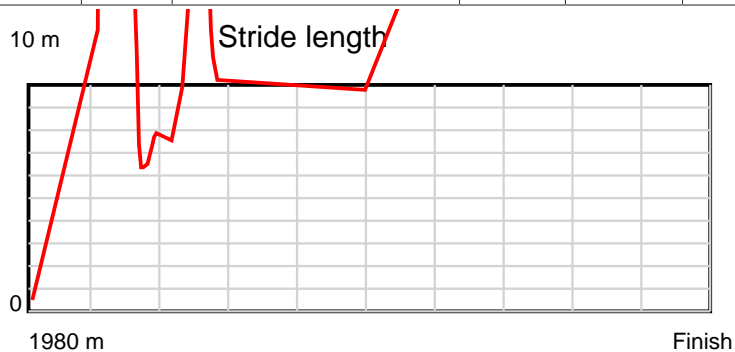

Race Results

July 25, 2025, Race 2, CONTINENTAL EVENT HIRE MOBILE TROT, Distance 1980m, Addington - Survey 1980m

Result	TAB no.	Horse (Barrier)	1980 to	1800m to	1600m to	1400m to	1200m to	1000m to	800m to	600m to	400m to	200m to	Total or	Margin
2nd	7	Kowhai Sunburs... (7)	1800m	1600m	1400m	1200m	1000m	800m	600m	400m	200m	WP	Average	
		Position in running (margin)	-	3(1.9)	3(5.3)	3(4.3)	2(0.2)	1(0.0)	1(0.0)	1(0.0)	1(0.0)	1(0.0)		0.20
		Sectional time (s)	12.81	15.03	15.35	14.56	15.22	15.88	15.70	15.72	15.45	15.88		
		Cumulative time (s)	151.60	138.79	123.76	108.41	93.85	78.63	62.75	47.05	31.33	15.88	2:31.60	
		Speed (m/s)	14.05	13.31	13.03	13.74	13.14	12.59	12.74	12.72	12.94	12.59	13.06	
		Stride length (m)	45.26	7.38	10.55	13.42	13.44	404.75	409.33	408.87	197.62	86.55	23.40	
		Stride duration (s)	3.173	0.555	0.810	0.978	1.023	32.138	32.138	32.138	15.266	6.871	1.792	
		Stride efficiency (%)	3201.45	85.11	173.97	281.54	282.22	256003.94	261824.36	261241.73	61027.28	11706.60	855.96	
		Stride count	3.98	27.10	18.95	14.90	14.88	0.49	0.49	0.49	1.01	2.31	84.60	

Note: Horizontal distance axis grid lines are 200m furlongs.

Disclaimer.

HRNZ and NZMTC and Thoroughbred Ratings Pty Ltd accepts no responsibility for the completeness or accuracy of any of the information contained herein, and makes no representations about its suitability for any particular purpose. Users should make their own judgements about those matters and/or seek independent advice. You assume all risks associated with use of the data provided on this page.