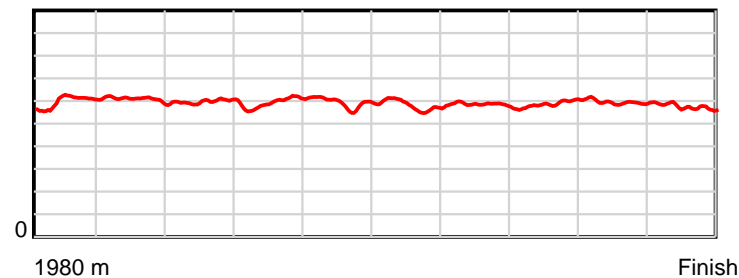

10 m Stride length

0.6 s Stride duration

20 m/sec Speed

100 % Stride efficiency

Note: Horizontal distance axis grid lines are 200m furlongs.

Disclaimer.

HRNZ and NZMTC and Thoroughbred Ratings Pty Ltd accepts no responsibility for the completeness or accuracy of any of the information contained herein, and makes no representations about its suitability for any particular purpose. Users should make their own judgements about those matters and/or seek independent advice. You assume all risks associated with use of the data provided on this page.