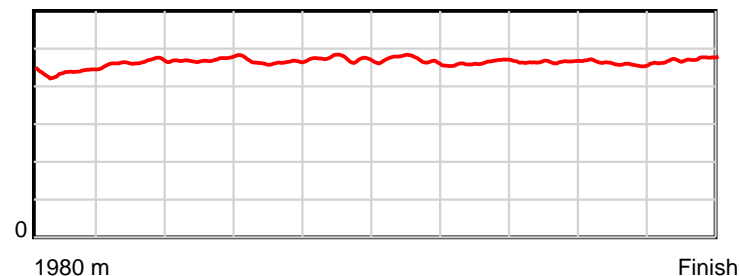

Race Results

July 25, 2025, Race 2, CONTINENTAL EVENT HIRE MOBILE TROT, Distance 1980m, Addington - Survey 1980m

Result	TAB no.	Horse (Barrier)	1980 to	1800m to	1600m to	1400m to	1200m to	1000m to	800m to	600m to	400m to	200m to	Total or	Margin
1st	3	Origin (3)	1800m	1600m	1400m	1200m	1000m	800m	600m	400m	200m	WP	Average	
		Position in running (margin)	-	4(4.4)	4(8.1)	4(6.8)	4(6.6)	4(7.8)	4(6.7)	3(4.0)	2(3.1)	2(1.1)		0.00
		Sectional time (s)	13.01	15.07	15.31	15.22	15.46	15.68	15.27	15.57	15.11	15.87		
		Cumulative time (s)	151.57	138.56	123.49	108.18	92.96	77.50	61.82	46.55	30.98	15.87	2:31.57	
		Speed (m/s)	13.84	13.27	13.06	13.14	12.94	12.76	13.10	12.85	13.24	12.60	13.06	
		Stride length (m)	6.06	6.16	6.16	6.11	6.12	6.00	6.07	5.97	6.10	5.95	6.07	
		Stride duration (s)	0.436	0.465	0.471	0.465	0.473	0.471	0.463	0.464	0.461	0.472	0.465	
		Stride efficiency (%)	57.48	59.38	59.22	58.34	58.52	56.31	57.54	55.61	58.06	55.26	57.55	
		Stride count	29.68	32.45	32.49	32.73	32.68	33.32	32.96	33.53	32.81	33.63	326.28	

10 m Stride length

0.6 s Stride duration

20 m/sec Speed

100 % Stride efficiency

Note: Horizontal distance axis grid lines are 200m furlongs.

Disclaimer.

HRNZ and NZMTC and Thoroughbred Ratings Pty Ltd accepts no responsibility for the completeness or accuracy of any of the information contained herein, and makes no representations about its suitability for any particular purpose. Users should make their own judgements about those matters and/or seek independent advice. You assume all risks associated with use of the data provided on this page.