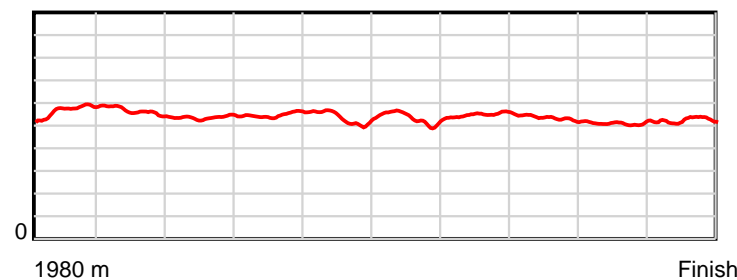

10 m Stride length

0.6 s Stride duration

20 m/sec Speed

100 % Stride efficiency

Note: Horizontal distance axis grid lines are 200m furlongs.

Disclaimer.

HRNZ and NZMTC and Thoroughbred Ratings Pty Ltd accepts no responsibility for the completeness or accuracy of any of the information contained herein, and makes no representations about its suitability for any particular purpose. Users should make their own judgements about those matters and/or seek independent advice. You assume all risks associated with use of the data provided on this page.