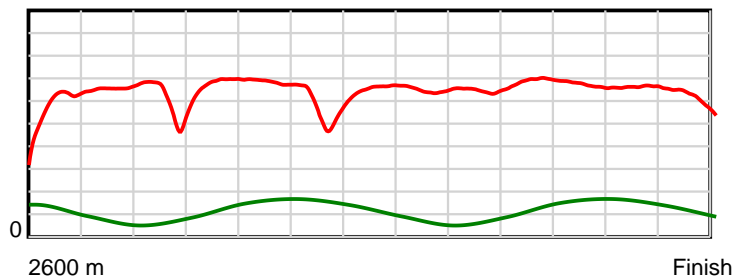

Race Results

July 25, 2025, Race 5, PASCOES THE JEWELLERS WINTER REWARDS HANDICAP TROT, Distance 2600m, Addington - Survey 3200m

Result	TAB no.	Horse (Barrier)	2200m to	2000m to	1800m to	1600m to	1400m to	1200m to	1000m to	800m to	600m to	400m to	200m to	Total or	Margin
12th	9	Our Evie Rae (3)	2000m	1800m	1600m	1400m	1200m	1000m	800m	600m	400m	200m	WP	Average	
		Position in running (margin)	8(15.4)	12(27.0)	12(26.2)	12(20.0)	13(34.2)	13(27.9)	13(23.5)	13(24.7)	13(24.5)	13(27.1)	12(32.2)		37.90
		Sectional time (s)	17.52	14.78	14.98	18.38	15.28	15.44	15.68	14.53	15.16	15.14	16.81		
		Cumulative time (s)	173.70	156.18	141.40	126.42	108.04	92.76	77.32	61.64	47.11	31.95	16.81	3:27.74	
		Speed (m/s)	11.42	13.53	13.35	10.88	13.09	12.95	12.76	13.76	13.19	13.21	11.90	12.52	
		Stride length (m)	5.20	5.89	5.97	5.09	5.89	5.95	5.78	6.04	5.83	5.81	5.70	5.71	
		Stride duration (s)	0.455	0.435	0.447	0.468	0.450	0.459	0.453	0.439	0.442	0.440	0.479	0.457	
		Stride efficiency (%)	42.19	54.17	55.65	40.48	54.24	55.28	52.18	57.05	53.20	52.80	50.82	51.03	
		Stride count	38.49	33.97	33.51	39.29	33.95	33.63	34.61	33.10	34.28	34.41	35.07	454.97	

10 m Stride length

0.6 s Stride duration

20 m/sec Speed

100 % Stride efficiency

Note: Horizontal distance axis grid lines are 200m furlongs.

Disclaimer.

HRNZ and NZMTC and Thoroughbred Ratings Pty Ltd accepts no responsibility for the completeness or accuracy of any of the information contained herein, and makes no representations about its suitability for any particular purpose. Users should make their own judgements about those matters and/or seek independent advice. You assume all risks associated with use of the data provided on this page.