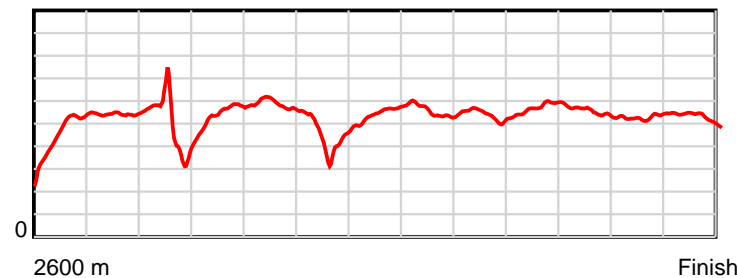

10 m Stride length

0.6 s Stride duration

20 m/sec Speed

100 % Stride efficiency

Note: Horizontal distance axis grid lines are 200m furlongs.

Disclaimer.

HRNZ and NZMTC and Thoroughbred Ratings Pty Ltd accepts no responsibility for the completeness or accuracy of any of the information contained herein, and makes no representations about its suitability for any particular purpose. Users should make their own judgements about those matters and/or seek independent advice. You assume all risks associated with use of the data provided on this page.