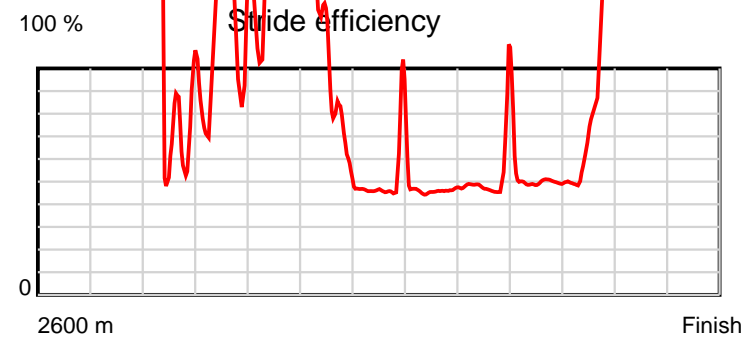

Race Results

July 25, 2025, Race 5, PASCOES THE JEWELLERS WINTER REWARDS HANDICAP TROT, Distance 2600m, Addington - Survey 3200m

Result	TAB no.	Horse (Barrier)	2200m to	2000m to	1800m to	1600m to	1400m to	1200m to	1000m to	800m to	600m to	400m to	200m to	Total or	Margin
3rd	7	Buffy Northsta... (13)	2000m	1800m	1600m	1400m	1200m	1000m	800m	600m	400m	200m	WP	Average	
		Position in running (margin)	3(4.5)	4(3.4)	3(4.6)	3(3.9)	3(2.9)	2(2.3)	2(0.8)	1(0.0)	1(0.0)	2(0.3)	2(1.7)		2.80
		Sectional time (s)	15.39	15.11	15.90	15.84	16.23	15.94	15.35	14.56	14.78	14.54	15.57		
		Cumulative time (s)	169.21	153.82	138.71	122.81	106.97	90.74	74.80	59.45	44.89	30.11	15.57	3:21.42	
		Speed (m/s)	13.00	13.24	12.58	12.63	12.32	12.55	13.03	13.74	13.53	13.76	12.85	12.91	
		Stride length (m)	6.76	7.60	9.37	6.02	5.60	5.37	5.56	5.61	8.92	53.31	66.72	8.96	
		Stride duration (s)	0.520	0.575	0.745	0.477	0.455	0.428	0.427	0.409	0.659	3.875	5.193	0.694	
		Stride efficiency (%)	71.39	90.36	137.19	56.58	49.06	45.05	48.30	49.25	124.20	4440.96	6955.92	125.54	
		Stride count	29.59	26.30	21.35	33.24	35.70	37.25	35.98	35.62	22.43	3.75	3.00	290.08	

Note: Horizontal distance axis grid lines are 200m furlongs.

Disclaimer.

HRNZ and NZMTC and Thoroughbred Ratings Pty Ltd accepts no responsibility for the completeness or accuracy of any of the information contained herein, and makes no representations about its suitability for any particular purpose. Users should make their own judgements about those matters and/or seek independent advice. You assume all risks associated with use of the data provided on this page.