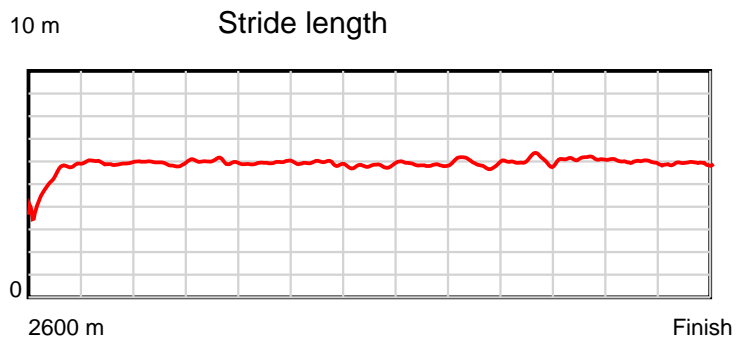

Race Results

July 25, 2025, Race 5, PASCOES THE JEWELLERS WINTER REWARDS HANDICAP TROT, Distance 2600m, Addington - Survey 3200m

Result	TAB no.	Horse (Barrier)	2200m to	2000m to	1800m to	1600m to	1400m to	1200m to	1000m to	800m to	600m to	400m to	200m to	Total or	Margin
5th	2	Mode (4)	2000m	1800m	1600m	1400m	1200m	1000m	800m	600m	400m	200m	WP	Average	
		Position in running (margin)	5(5.5)	5(4.7)	5(6.6)	6(6.3)	6(6.1)	6(6.2)	7(6.4)	7(6.5)	8(5.6)	9(6.9)	6(10.0)		9.60
		Sectional time (s)	15.46	15.23	15.96	15.98	16.34	16.22	15.50	14.39	14.96	14.81	15.33		
		Cumulative time (s)	170.18	154.72	139.49	123.53	107.55	91.21	74.99	59.49	45.10	30.14	15.33	3:22.65	
		Speed (m/s)	12.94	13.13	12.53	12.52	12.24	12.33	12.90	13.90	13.37	13.50	13.05	12.83	
		Stride length (m)	5.93	6.05	5.93	5.97	5.85	5.92	5.97	6.09	5.91	5.80	5.90	5.89	
		Stride duration (s)	0.459	0.461	0.473	0.477	0.478	0.480	0.463	0.438	0.442	0.430	0.452	0.459	
		Stride efficiency (%)	55.01	57.23	55.01	55.76	53.54	54.79	55.67	57.88	54.53	52.63	54.48	54.12	
		Stride count	33.71	33.05	33.71	33.48	34.17	33.78	33.51	32.86	33.86	34.46	33.87	441.80	

Note: Horizontal distance axis grid lines are 200m furlongs.

Disclaimer.

HRNZ and NZMTC and Thoroughbred Ratings Pty Ltd accepts no responsibility for the completeness or accuracy of any of the information contained herein, and makes no representations about its suitability for any particular purpose. Users should make their own judgements about those matters and/or seek independent advice. You assume all risks associated with use of the data provided on this page.