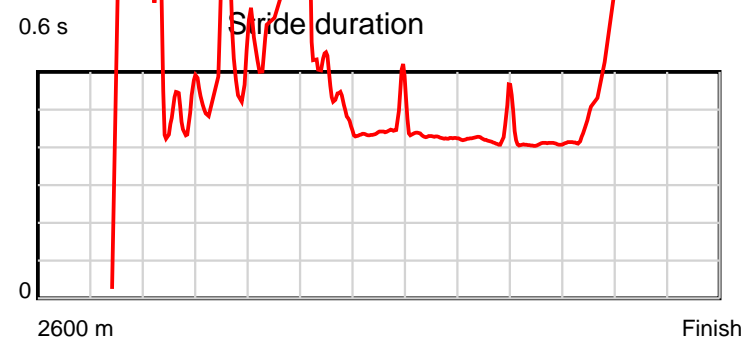

Race Results

July 25, 2025, Race 5, PASCOES THE JEWELLERS WINTER REWARDS HANDICAP TROT, Distance 2600m, Addington - Survey 3200m

Result	TAB no.	Horse (Barrier)	2200m to	2000m to	1800m to	1600m to	1400m to	1200m to	1000m to	800m to	600m to	400m to	200m to	Total or	Margin
3rd	7	Buffy Northsta... (13)	2000m	1800m	1600m	1400m	1200m	1000m	800m	600m	400m	200m	WP	Average	
		Position in running (margin)	3(4.5)	4(3.4)	3(4.6)	3(3.9)	3(2.9)	2(2.3)	2(0.8)	1(0.0)	1(0.0)	2(0.3)	2(1.7)		2.80
		Sectional time (s)	15.39	15.11	15.90	15.84	16.23	15.94	15.35	14.56	14.78	14.54	15.57		
		Cumulative time (s)	169.21	153.82	138.71	122.81	106.97	90.74	74.80	59.45	44.89	30.11	15.57	3:21.42	
		Speed (m/s)	13.00	13.24	12.58	12.63	12.32	12.55	13.03	13.74	13.53	13.76	12.85	12.91	
		Stride length (m)	6.76	7.60	9.37	6.02	5.60	5.37	5.56	5.61	8.92	53.31	66.72	8.96	
		Stride duration (s)	0.520	0.575	0.745	0.477	0.455	0.428	0.427	0.409	0.659	3.875	5.193	0.694	
		Stride efficiency (%)	71.39	90.36	137.19	56.58	49.06	45.05	48.30	49.25	124.20	4440.96	6955.92	125.54	
		Stride count	29.59	26.30	21.35	33.24	35.70	37.25	35.98	35.62	22.43	3.75	3.00	290.08	

Note: Horizontal distance axis grid lines are 200m furlongs.

Disclaimer.

HRNZ and NZMTC and Thoroughbred Ratings Pty Ltd accepts no responsibility for the completeness or accuracy of any of the information contained herein, and makes no representations about its suitability for any particular purpose. Users should make their own judgements about those matters and/or seek independent advice. You assume all risks associated with use of the data provided on this page.