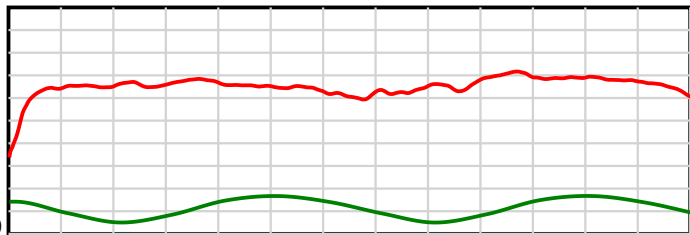

Speed

2600 m

Finish

100 %