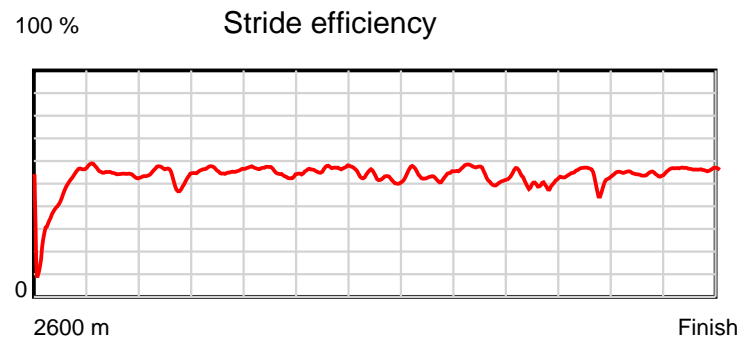

Race Results

July 25, 2025, Race 5, PASCOES THE JEWELLERS WINTER REWARDS HANDICAP TROT, Distance 2600m, Addington - Survey 3200m

Result	TAB no.	Horse (Barrier)	2200m to	2000m to	1800m to	1600m to	1400m to	1200m to	1000m to	800m to	600m to	400m to	200m to	Total or	Margin
11th	4	Diedre Franco (8)	2000m	1800m	1600m	1400m	1200m	1000m	800m	600m	400m	200m	WP	Average	
		Position in running (margin)	10(17.6)	9(16.1)	9(15.5)	9(12.6)	10(10.4)	11(10.4)	10(9.0)	9(8.9)	12(13.2)	11(17.8)	11(23.6)		25.00
		Sectional time (s)	15.33	14.81	15.55	15.63	16.32	15.96	15.46	15.27	15.50	15.26	15.85		
		Cumulative time (s)	170.94	155.61	140.80	125.25	109.62	93.30	77.34	61.88	46.61	31.11	15.85	3:25.42	
		Speed (m/s)	13.05	13.50	12.86	12.80	12.25	12.53	12.94	13.10	12.90	13.11	12.62	12.66	
		Stride length (m)	5.78	5.99	5.83	5.95	5.83	5.81	5.82	5.67	5.73	5.91	5.94	5.75	
		Stride duration (s)	0.443	0.443	0.454	0.465	0.475	0.463	0.450	0.433	0.444	0.451	0.471	0.455	
		Stride efficiency (%)	52.19	56.04	53.20	55.32	53.02	52.67	52.89	50.21	51.22	54.52	55.10	51.71	
		Stride count	34.61	33.40	34.28	33.61	34.33	34.45	34.38	35.28	34.93	33.86	33.68	451.96	

Note: Horizontal distance axis grid lines are 200m furlongs.

Disclaimer.

HRNZ and NZMTC and Thoroughbred Ratings Pty Ltd accepts no responsibility for the completeness or accuracy of any of the information contained herein, and makes no representations about its suitability for any particular purpose. Users should make their own judgements about those matters and/or seek independent advice. You assume all risks associated with use of the data provided on this page.