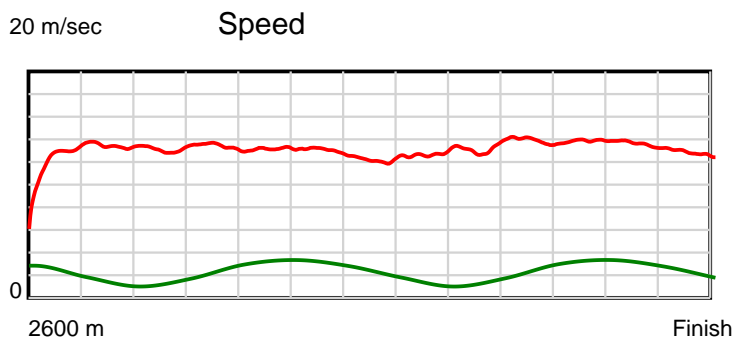

Race Results

July 25, 2025, Race 5, PASCOES THE JEWELLERS WINTER REWARDS HANDICAP TROT, Distance 2600m, Addington - Survey 3200m

Result	TAB no.	Horse (Barrier)	2200m to	2000m to	1800m to	1600m to	1400m to	1200m to	1000m to	800m to	600m to	400m to	200m to	Total or	Margin
7th	11	Looklikeatrix... (7)	2000m	1800m	1600m	1400m	1200m	1000m	800m	600m	400m	200m	WP	Average	
		Position in running (margin)	7(9.6)	7(8.7)	7(9.2)	7(7.8)	7(6.7)	7(6.2)	6(5.0)	5(4.4)	5(3.9)	5(4.7)	5(9.3)		11.60
		Sectional time (s)	15.43	14.99	15.80	15.82	16.25	15.99	15.37	14.48	14.86	15.07	15.70		
		Cumulative time (s)	169.76	154.33	139.34	123.54	107.72	91.47	75.48	60.11	45.63	30.77	15.70	3:23.01	
		Speed (m/s)	12.96	13.34	12.66	12.64	12.31	12.51	13.01	13.81	13.46	13.27	12.74	12.81	
		Stride length (m)	5.97	6.16	6.00	6.11	6.05	6.05	6.00	6.15	5.80	5.87	5.91	5.98	
		Stride duration (s)	0.461	0.461	0.474	0.483	0.491	0.484	0.461	0.445	0.431	0.442	0.464	0.467	
		Stride efficiency (%)	55.69	59.24	56.18	58.29	57.12	57.24	56.33	59.05	52.58	53.86	54.67	55.91	
		Stride count	33.50	32.48	33.36	32.75	33.08	33.05	33.31	32.53	34.48	34.07	33.81	434.66	

Note: Horizontal distance axis grid lines are 200m furlongs.

Disclaimer.

HRNZ and NZMTC and Thoroughbred Ratings Pty Ltd accepts no responsibility for the completeness or accuracy of any of the information contained herein, and makes no representations about its suitability for any particular purpose. Users should make their own judgements about those matters and/or seek independent advice. You assume all risks associated with use of the data provided on this page.