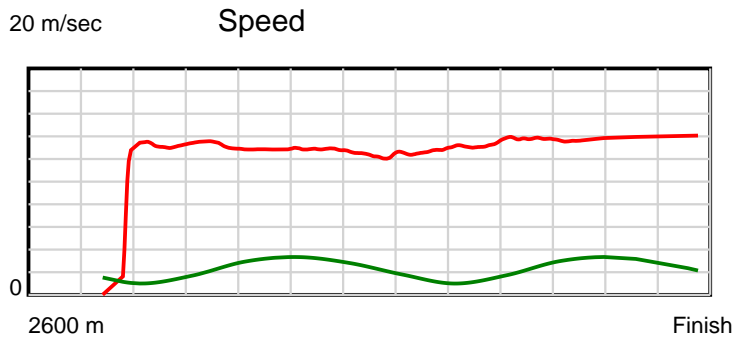

Race Results

July 25, 2025, Race 5, PASCOES THE JEWELLERS WINTER REWARDS HANDICAP TROT, Distance 2600m, Addington - Survey 3200m

Result	TAB no.	Horse (Barrier)	2200m to	2000m to	1800m to	1600m to	1400m to	1200m to	1000m to	800m to	600m to	400m to	200m to	Total or	Margin
3rd	7	Buffy Northsta... (13)	2000m	1800m	1600m	1400m	1200m	1000m	800m	600m	400m	200m	WP	Average	
		Position in running (margin)	3(4.5)	4(3.4)	3(4.6)	3(3.9)	3(2.9)	2(2.3)	2(0.8)	1(0.0)	1(0.0)	2(0.3)	2(1.7)		2.80
		Sectional time (s)	15.39	15.11	15.90	15.84	16.23	15.94	15.35	14.56	14.78	14.54	15.57		
		Cumulative time (s)	169.21	153.82	138.71	122.81	106.97	90.74	74.80	59.45	44.89	30.11	15.57	3:21.42	
		Speed (m/s)	13.00	13.24	12.58	12.63	12.32	12.55	13.03	13.74	13.53	13.76	12.85	12.91	
		Stride length (m)	6.76	7.60	9.37	6.02	5.60	5.37	5.56	5.61	8.92	53.31	66.72	8.96	
		Stride duration (s)	0.520	0.575	0.745	0.477	0.455	0.428	0.427	0.409	0.659	3.875	5.193	0.694	
		Stride efficiency (%)	71.39	90.36	137.19	56.58	49.06	45.05	48.30	49.25	124.20	4440.96	6955.92	125.54	
		Stride count	29.59	26.30	21.35	33.24	35.70	37.25	35.98	35.62	22.43	3.75	3.00	290.08	

Note: Horizontal distance axis grid lines are 200m furlongs.

Disclaimer.

HRNZ and NZMTC and Thoroughbred Ratings Pty Ltd accepts no responsibility for the completeness or accuracy of any of the information contained herein, and makes no representations about its suitability for any particular purpose. Users should make their own judgements about those matters and/or seek independent advice. You assume all risks associated with use of the data provided on this page.