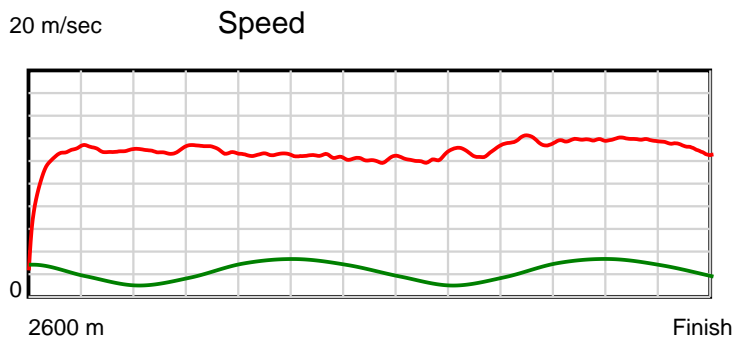

Race Results

July 25, 2025, Race 5, PASCOES THE JEWELLERS WINTER REWARDS HANDICAP TROT, Distance 2600m, Addington - Survey 3200m

Result	TAB no.	Horse (Barrier)	2200m to	2000m to	1800m to	1600m to	1400m to	1200m to	1000m to	800m to	600m to	400m to	200m to	Total or	Margin
5th	2	Mode (4)	2000m	1800m	1600m	1400m	1200m	1000m	800m	600m	400m	200m	WP	Average	
		Position in running (margin)	5(5.5)	5(4.7)	5(6.6)	6(6.3)	6(6.1)	6(6.2)	7(6.4)	7(6.5)	8(5.6)	9(6.9)	6(10.0)		9.60
		Sectional time (s)	15.46	15.23	15.96	15.98	16.34	16.22	15.50	14.39	14.96	14.81	15.33		
		Cumulative time (s)	170.18	154.72	139.49	123.53	107.55	91.21	74.99	59.49	45.10	30.14	15.33	3:22.65	
		Speed (m/s)	12.94	13.13	12.53	12.52	12.24	12.33	12.90	13.90	13.37	13.50	13.05	12.83	
		Stride length (m)	5.93	6.05	5.93	5.97	5.85	5.92	5.97	6.09	5.91	5.80	5.90	5.89	
		Stride duration (s)	0.459	0.461	0.473	0.477	0.478	0.480	0.463	0.438	0.442	0.430	0.452	0.459	
		Stride efficiency (%)	55.01	57.23	55.01	55.76	53.54	54.79	55.67	57.88	54.53	52.63	54.48	54.12	
		Stride count	33.71	33.05	33.71	33.48	34.17	33.78	33.51	32.86	33.86	34.46	33.87	441.80	

Note: Horizontal distance axis grid lines are 200m furlongs.

Disclaimer.

HRNZ and NZMTC and Thoroughbred Ratings Pty Ltd accepts no responsibility for the completeness or accuracy of any of the information contained herein, and makes no representations about its suitability for any particular purpose. Users should make their own judgements about those matters and/or seek independent advice. You assume all risks associated with use of the data provided on this page.