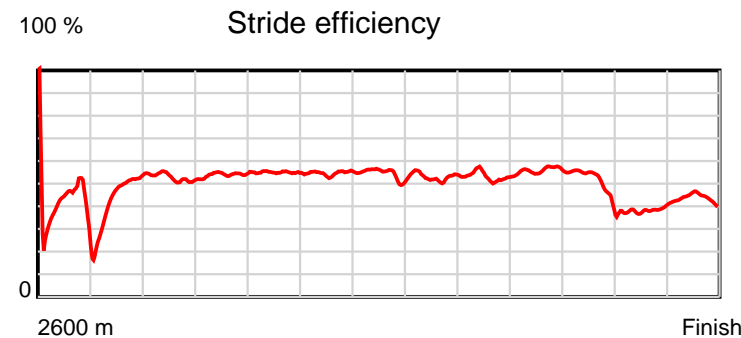

Race Results

July 25, 2025, Race 5, PASCOES THE JEWELLERS WINTER REWARDS HANDICAP TROT, Distance 2600m, Addington - Survey 3200m

Result	TAB no.	Horse (Barrier)	2200m to	2000m to	1800m to	1600m to	1400m to	1200m to	1000m to	800m to	600m to	400m to	200m to	Total or	Margin
13th	1	Petite Trixton (2)	2000m	1800m	1600m	1400m	1200m	1000m	800m	600m	400m	200m	WP	Average	
		Position in running (margin)	13(34.1)	13(32.2)	13(31.3)	13(24.5)	12(18.7)	12(13.6)	12(12.6)	12(12.1)	11(11.4)	12(25.9)	13(66.0)		87.40
		Sectional time (s)	15.27	14.76	14.88	15.05	15.48	16.01	15.39	14.44	17.16	20.97	20.00		
		Cumulative time (s)	179.41	164.14	149.38	134.50	119.45	103.97	87.96	72.57	58.13	40.97	20.00	3:36.66	
		Speed (m/s)	13.10	13.55	13.44	13.29	12.92	12.49	13.00	13.85	11.66	9.54	10.00	12.00	
		Stride length (m)	5.88	5.93	5.93	5.95	5.92	5.88	5.80	6.05	5.58	4.94	5.18	5.58	
		Stride duration (s)	0.449	0.438	0.442	0.448	0.458	0.471	0.447	0.436	0.478	0.518	0.518	0.465	
		Stride efficiency (%)	54.03	54.99	55.04	55.34	54.69	53.99	52.64	57.12	48.59	38.18	41.98	48.70	
		Stride count	34.01	33.71	33.70	33.61	33.81	34.02	34.46	33.08	35.87	40.46	38.59	465.76	

Note: Horizontal distance axis grid lines are 200m furlongs.

Disclaimer.

HRNZ and NZMTC and Thoroughbred Ratings Pty Ltd accepts no responsibility for the completeness or accuracy of any of the information contained herein, and makes no representations about its suitability for any particular purpose. Users should make their own judgements about those matters and/or seek independent advice. You assume all risks associated with use of the data provided on this page.