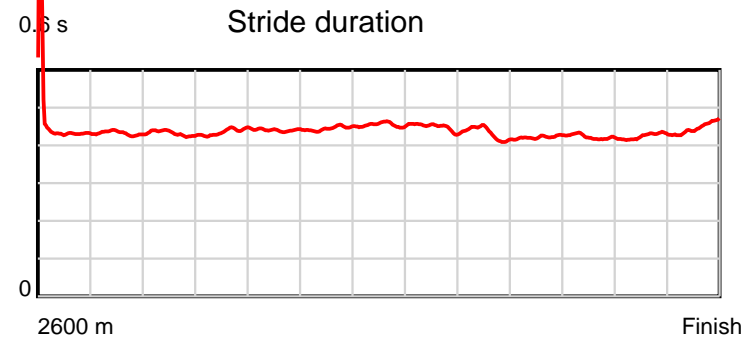

Race Results

July 25, 2025, Race 5, PASCOES THE JEWELLERS WINTER REWARDS HANDICAP TROT, Distance 2600m, Addington - Survey 3200m

Result	TAB no.	Horse (Barrier)	2200m to	2000m to	1800m to	1600m to	1400m to	1200m to	1000m to	800m to	600m to	400m to	200m to	Total or	Margin
9th	5	Take After Me (9)	2000m	1800m	1600m	1400m	1200m	1000m	800m	600m	400m	200m	WP	Average	
		Position in running (margin)	2(3.5)	3(2.8)	4(4.6)	4(4.2)	4(3.7)	4(3.9)	5(4.3)	6(4.6)	6(4.5)	6(5.7)	7(10.5)		14.80
		Sectional time (s)	15.47	15.22	15.95	15.92	16.37	16.25	15.54	14.54	14.92	15.09	16.04		
		Cumulative time (s)	171.31	155.84	140.62	124.67	108.75	92.38	76.13	60.59	46.05	31.13	16.04	3:23.58	
		Speed (m/s)	12.93	13.14	12.54	12.56	12.22	12.31	12.87	13.76	13.40	13.25	12.47	12.77	
		Stride length (m)	5.58	5.73	5.52	5.59	5.55	5.51	5.55	5.81	5.66	5.62	5.59	5.58	
		Stride duration (s)	0.432	0.436	0.440	0.445	0.454	0.448	0.431	0.422	0.422	0.424	0.448	0.437	
		Stride efficiency (%)	48.70	51.30	47.63	48.78	48.13	47.47	48.13	52.70	50.04	49.29	48.77	48.72	
		Stride count	35.83	34.91	36.23	35.80	36.04	36.29	36.04	34.44	35.34	35.61	35.80	465.63	

Note: Horizontal distance axis grid lines are 200m furlongs.

Disclaimer.

HRNZ and NZMTC and Thoroughbred Ratings Pty Ltd accepts no responsibility for the completeness or accuracy of any of the information contained herein, and makes no representations about its suitability for any particular purpose. Users should make their own judgements about those matters and/or seek independent advice. You assume all risks associated with use of the data provided on this page.