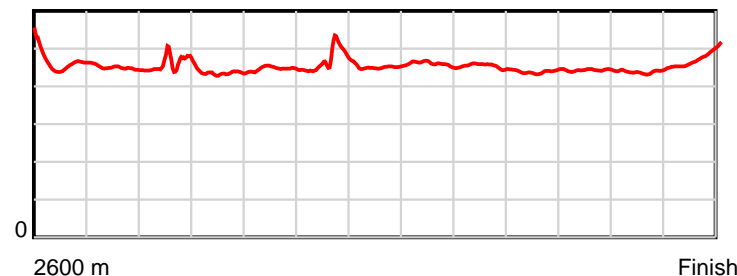

Race Results

July 25, 2025, Race 5, PASCOES THE JEWELLERS WINTER REWARDS HANDICAP TROT, Distance 2600m, Addington - Survey 3200m

Result	TAB no.	Horse (Barrier)	2200m to	2000m to	1800m to	1600m to	1400m to	1200m to	1000m to	800m to	600m to	400m to	200m to	Total or	Margin
12th	9	Our Evie Rae (3)	2000m	1800m	1600m	1400m	1200m	1000m	800m	600m	400m	200m	WP	Average	
		Position in running (margin)	8(15.4)	12(27.0)	12(26.2)	12(20.0)	13(34.2)	13(27.9)	13(23.5)	13(24.7)	13(24.5)	13(27.1)	12(32.2)		37.90
		Sectional time (s)	17.52	14.78	14.98	18.38	15.28	15.44	15.68	14.53	15.16	15.14	16.81		
		Cumulative time (s)	173.70	156.18	141.40	126.42	108.04	92.76	77.32	61.64	47.11	31.95	16.81	3:27.74	
		Speed (m/s)	11.42	13.53	13.35	10.88	13.09	12.95	12.76	13.76	13.19	13.21	11.90	12.52	
		Stride length (m)	5.20	5.89	5.97	5.09	5.89	5.95	5.78	6.04	5.83	5.81	5.70	5.71	
		Stride duration (s)	0.455	0.435	0.447	0.468	0.450	0.459	0.453	0.439	0.442	0.440	0.479	0.457	
		Stride efficiency (%)	42.19	54.17	55.65	40.48	54.24	55.28	52.18	57.05	53.20	52.80	50.82	51.03	
		Stride count	38.49	33.97	33.51	39.29	33.95	33.63	34.61	33.10	34.28	34.41	35.07	454.97	

10 m Stride length

0.6 s Stride duration

20 m/sec Speed

100 % Stride efficiency

Note: Horizontal distance axis grid lines are 200m furlongs.

Disclaimer.

HRNZ and NZMTC and Thoroughbred Ratings Pty Ltd accepts no responsibility for the completeness or accuracy of any of the information contained herein, and makes no representations about its suitability for any particular purpose. Users should make their own judgements about those matters and/or seek independent advice. You assume all risks associated with use of the data provided on this page.