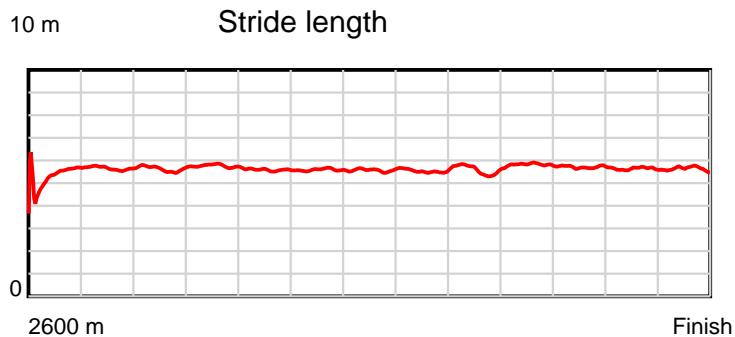

Race Results

July 25, 2025, Race 5, PASCOES THE JEWELLERS WINTER REWARDS HANDICAP TROT, Distance 2600m, Addington - Survey 3200m

Result	TAB no.	Horse (Barrier)	2200m to	2000m to	1800m to	1600m to	1400m to	1200m to	1000m to	800m to	600m to	400m to	200m to	Total or	Margin
9th	5	Take After Me (9)	2000m	1800m	1600m	1400m	1200m	1000m	800m	600m	400m	200m	WP	Average	
		Position in running (margin)	2(3.5)	3(2.8)	4(4.6)	4(4.2)	4(3.7)	4(3.9)	5(4.3)	6(4.6)	6(4.5)	6(5.7)	7(10.5)		14.80
		Sectional time (s)	15.47	15.22	15.95	15.92	16.37	16.25	15.54	14.54	14.92	15.09	16.04		
		Cumulative time (s)	171.31	155.84	140.62	124.67	108.75	92.38	76.13	60.59	46.05	31.13	16.04	3:23.58	
		Speed (m/s)	12.93	13.14	12.54	12.56	12.22	12.31	12.87	13.76	13.40	13.25	12.47	12.77	
		Stride length (m)	5.58	5.73	5.52	5.59	5.55	5.51	5.55	5.81	5.66	5.62	5.59	5.58	
		Stride duration (s)	0.432	0.436	0.440	0.445	0.454	0.448	0.431	0.422	0.422	0.424	0.448	0.437	
		Stride efficiency (%)	48.70	51.30	47.63	48.78	48.13	47.47	48.13	52.70	50.04	49.29	48.77	48.72	
		Stride count	35.83	34.91	36.23	35.80	36.04	36.29	36.04	34.44	35.34	35.61	35.80	465.63	

Note: Horizontal distance axis grid lines are 200m furlongs.

Disclaimer.

HRNZ and NZMTC and Thoroughbred Ratings Pty Ltd accepts no responsibility for the completeness or accuracy of any of the information contained herein, and makes no representations about its suitability for any particular purpose. Users should make their own judgements about those matters and/or seek independent advice. You assume all risks associated with use of the data provided on this page.