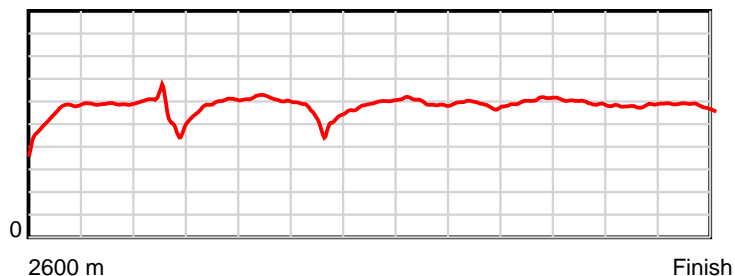

10 m Stride length

0.6 s Stride duration

20 m/sec Speed

100 % Stride efficiency

Note: Horizontal distance axis grid lines are 200m furlongs.

Disclaimer.

HRNZ and NZMTC and Thoroughbred Ratings Pty Ltd accepts no responsibility for the completeness or accuracy of any of the information contained herein, and makes no representations about its suitability for any particular purpose. Users should make their own judgements about those matters and/or seek independent advice. You assume all risks associated with use of the data provided on this page.