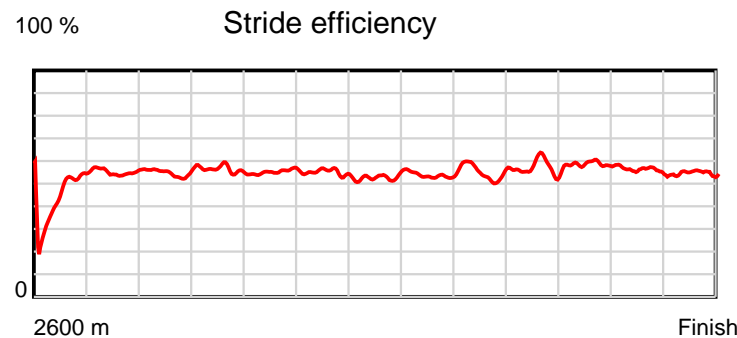

Race Results

July 25, 2025, Race 5, PASCOES THE JEWELLERS WINTER REWARDS HANDICAP TROT, Distance 2600m, Addington - Survey 3200m

Result	TAB no.	Horse (Barrier)	2200m to	2000m to	1800m to	1600m to	1400m to	1200m to	1000m to	800m to	600m to	400m to	200m to	Total or	Margin
5th	2	Mode (4)	2000m	1800m	1600m	1400m	1200m	1000m	800m	600m	400m	200m	WP	Average	
		Position in running (margin)	5(5.5)	5(4.7)	5(6.6)	6(6.3)	6(6.1)	6(6.2)	7(6.4)	7(6.5)	8(5.6)	9(6.9)	6(10.0)		9.60
		Sectional time (s)	15.46	15.23	15.96	15.98	16.34	16.22	15.50	14.39	14.96	14.81	15.33		
		Cumulative time (s)	170.18	154.72	139.49	123.53	107.55	91.21	74.99	59.49	45.10	30.14	15.33	3:22.65	
		Speed (m/s)	12.94	13.13	12.53	12.52	12.24	12.33	12.90	13.90	13.37	13.50	13.05	12.83	
		Stride length (m)	5.93	6.05	5.93	5.97	5.85	5.92	5.97	6.09	5.91	5.80	5.90	5.89	
		Stride duration (s)	0.459	0.461	0.473	0.477	0.478	0.480	0.463	0.438	0.442	0.430	0.452	0.459	
		Stride efficiency (%)	55.01	57.23	55.01	55.76	53.54	54.79	55.67	57.88	54.53	52.63	54.48	54.12	
		Stride count	33.71	33.05	33.71	33.48	34.17	33.78	33.51	32.86	33.86	34.46	33.87	441.80	

Note: Horizontal distance axis grid lines are 200m furlongs.

Disclaimer.

HRNZ and NZMTC and Thoroughbred Ratings Pty Ltd accepts no responsibility for the completeness or accuracy of any of the information contained herein, and makes no representations about its suitability for any particular purpose. Users should make their own judgements about those matters and/or seek independent advice. You assume all risks associated with use of the data provided on this page.