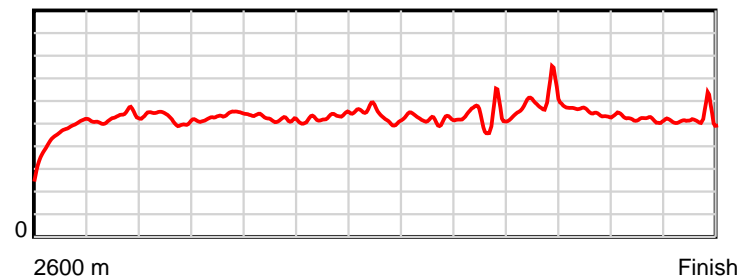

10 m Stride length

0.6 s Stride duration

20 m/sec Speed

100 % Stride efficiency

Note: Horizontal distance axis grid lines are 200m furlongs.

Disclaimer.

HRNZ and NZMTC and Thoroughbred Ratings Pty Ltd accepts no responsibility for the completeness or accuracy of any of the information contained herein, and makes no representations about its suitability for any particular purpose. Users should make their own judgements about those matters and/or seek independent advice. You assume all risks associated with use of the data provided on this page.