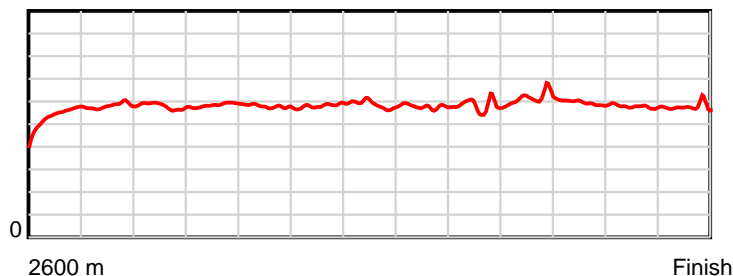

10 m Stride length

0.6 s Stride duration

20 m/sec Speed

100 % Stride efficiency

Note: Horizontal distance axis grid lines are 200m furlongs.

Disclaimer.

HRNZ and NZMTC and Thoroughbred Ratings Pty Ltd accepts no responsibility for the completeness or accuracy of any of the information contained herein, and makes no representations about its suitability for any particular purpose. Users should make their own judgements about those matters and/or seek independent advice. You assume all risks associated with use of the data provided on this page.