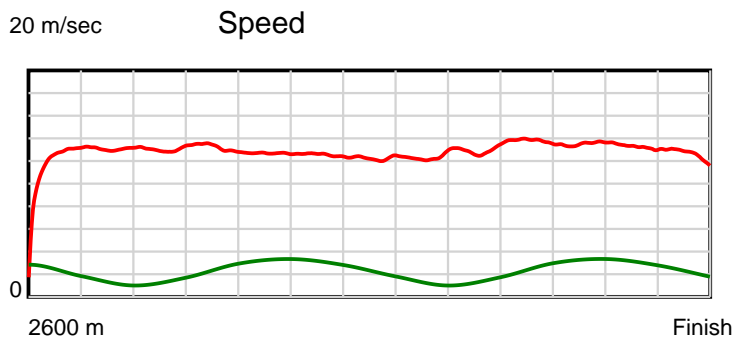

Race Results

July 25, 2025, Race 5, PASCOES THE JEWELLERS WINTER REWARDS HANDICAP TROT, Distance 2600m, Addington - Survey 3200m

Result	TAB no.	Horse (Barrier)	2200m to	2000m to	1800m to	1600m to	1400m to	1200m to	1000m to	800m to	600m to	400m to	200m to	Total or	Margin
9th	5	Take After Me (9)	2000m	1800m	1600m	1400m	1200m	1000m	800m	600m	400m	200m	WP	Average	
		Position in running (margin)	2(3.5)	3(2.8)	4(4.6)	4(4.2)	4(3.7)	4(3.9)	5(4.3)	6(4.6)	6(4.5)	6(5.7)	7(10.5)		14.80
		Sectional time (s)	15.47	15.22	15.95	15.92	16.37	16.25	15.54	14.54	14.92	15.09	16.04		
		Cumulative time (s)	171.31	155.84	140.62	124.67	108.75	92.38	76.13	60.59	46.05	31.13	16.04	3:23.58	
		Speed (m/s)	12.93	13.14	12.54	12.56	12.22	12.31	12.87	13.76	13.40	13.25	12.47	12.77	
		Stride length (m)	5.58	5.73	5.52	5.59	5.55	5.51	5.55	5.81	5.66	5.62	5.59	5.58	
		Stride duration (s)	0.432	0.436	0.440	0.445	0.454	0.448	0.431	0.422	0.422	0.424	0.448	0.437	
		Stride efficiency (%)	48.70	51.30	47.63	48.78	48.13	47.47	48.13	52.70	50.04	49.29	48.77	48.72	
		Stride count	35.83	34.91	36.23	35.80	36.04	36.29	36.04	34.44	35.34	35.61	35.80	465.63	

Note: Horizontal distance axis grid lines are 200m furlongs.

Disclaimer.

HRNZ and NZMTC and Thoroughbred Ratings Pty Ltd accepts no responsibility for the completeness or accuracy of any of the information contained herein, and makes no representations about its suitability for any particular purpose. Users should make their own judgements about those matters and/or seek independent advice. You assume all risks associated with use of the data provided on this page.