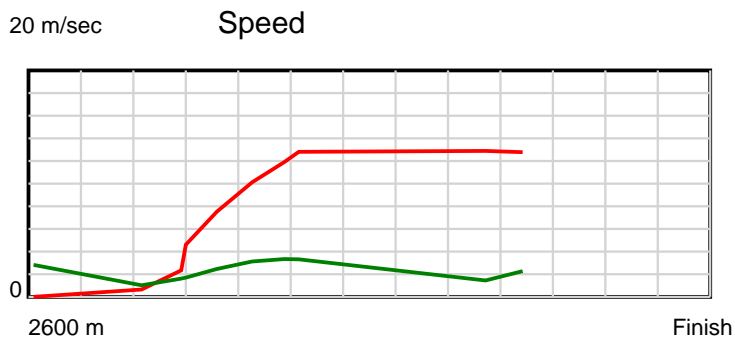

Race Results

July 25, 2025, Race 5, PASCOES THE JEWELLERS WINTER REWARDS HANDICAP TROT, Distance 2600m, Addington - Survey 3200m

Result	TAB no.	Horse (Barrier)	2200m to	2000m to	1800m to	1600m to	1400m to	1200m to	1000m to	800m to	600m to	400m to	200m to	Total or	Margin
4th	6	Monarch Prince (12)	2000m	1800m	1600m	1400m	1200m	1000m	800m	600m	400m	200m	WP	Average	
		Position in running (margin)	1(0.0)	1(0.0)	2(2.0)	2(2.2)	2(2.3)	3(2.4)	3(2.3)	4(2.2)	3(1.9)	4(2.7)	4(5.5)		7.80
		Sectional time (s)	15.59	15.25	16.04	16.03	16.34	16.16	15.48	14.49	14.86	14.77	15.70		
		Cumulative time (s)	170.71	155.12	139.87	123.83	107.80	91.46	75.30	59.82	45.33	30.47	15.70	3:22.33	
		Speed (m/s)	12.83	13.11	12.47	12.48	12.24	12.38	12.92	13.80	13.46	13.54	12.74	12.85	
		Stride length (m)	225.76	27.15	123.83	59.34	53.34	53.93	75.85	216.42	139.22	140.06	131.80	78.20	
		Stride duration (s)	17.597	2.070	9.931	4.755	4.358	4.358	5.872	15.682	10.344	10.344	10.344	6.085	
		Stride efficiency (%)	79644.68	1151.65	23962.95	5503.29	4445.23	4544.81	8989.67	73191.08	30286.00	30656.21	27144.86	9554.92	
		Stride count	0.89	7.37	1.62	3.37	3.75	3.71	2.64	0.92	1.44	1.43	1.52	33.25	

Note: Horizontal distance axis grid lines are 200m furlongs.

Disclaimer.

HRNZ and NZMTC and Thoroughbred Ratings Pty Ltd accepts no responsibility for the completeness or accuracy of any of the information contained herein, and makes no representations about its suitability for any particular purpose. Users should make their own judgements about those matters and/or seek independent advice. You assume all risks associated with use of the data provided on this page.