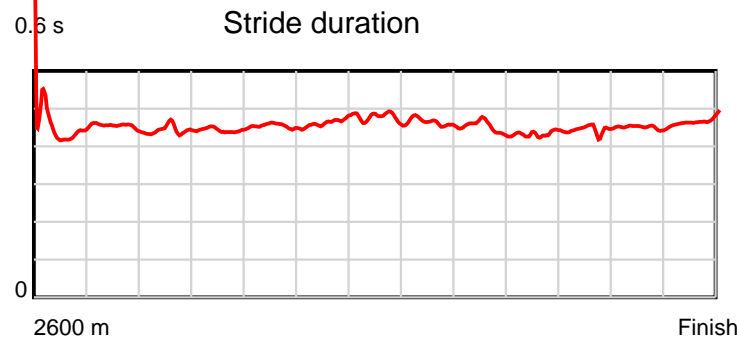

Race Results

July 25, 2025, Race 5, PASCOES THE JEWELLERS WINTER REWARDS HANDICAP TROT, Distance 2600m, Addington - Survey 3200m

Result	TAB no.	Horse (Barrier)	2200m to	2000m to	1800m to	1600m to	1400m to	1200m to	1000m to	800m to	600m to	400m to	200m to	Total or	Margin
11th	4	Diedre Franco (8)	2000m	1800m	1600m	1400m	1200m	1000m	800m	600m	400m	200m	WP	Average	
		Position in running (margin)	10(17.6)	9(16.1)	9(15.5)	9(12.6)	10(10.4)	11(10.4)	10(9.0)	9(8.9)	12(13.2)	11(17.8)	11(23.6)		25.00
		Sectional time (s)	15.33	14.81	15.55	15.63	16.32	15.96	15.46	15.27	15.50	15.26	15.85		
		Cumulative time (s)	170.94	155.61	140.80	125.25	109.62	93.30	77.34	61.88	46.61	31.11	15.85	3:25.42	
		Speed (m/s)	13.05	13.50	12.86	12.80	12.25	12.53	12.94	13.10	12.90	13.11	12.62	12.66	
		Stride length (m)	5.78	5.99	5.83	5.95	5.83	5.81	5.82	5.67	5.73	5.91	5.94	5.75	
		Stride duration (s)	0.443	0.443	0.454	0.465	0.475	0.463	0.450	0.433	0.444	0.451	0.471	0.455	
		Stride efficiency (%)	52.19	56.04	53.20	55.32	53.02	52.67	52.89	50.21	51.22	54.52	55.10	51.71	
		Stride count	34.61	33.40	34.28	33.61	34.33	34.45	34.38	35.28	34.93	33.86	33.68	451.96	

Note: Horizontal distance axis grid lines are 200m furlongs.

Disclaimer.

HRNZ and NZMTC and Thoroughbred Ratings Pty Ltd accepts no responsibility for the completeness or accuracy of any of the information contained herein, and makes no representations about its suitability for any particular purpose. Users should make their own judgements about those matters and/or seek independent advice. You assume all risks associated with use of the data provided on this page.