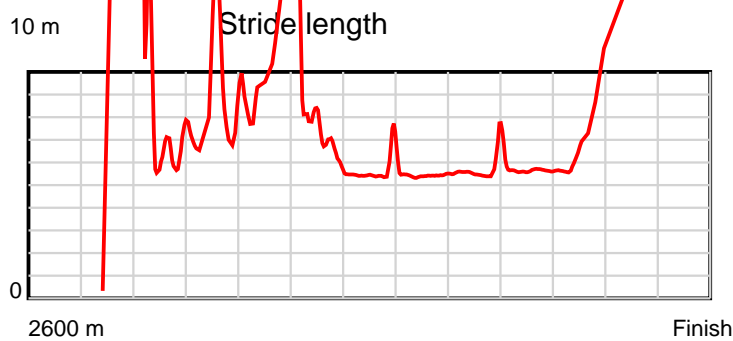

Race Results

July 25, 2025, Race 5, PASCOES THE JEWELLERS WINTER REWARDS HANDICAP TROT, Distance 2600m, Addington - Survey 3200m

Result	TAB no.	Horse (Barrier)	2200m to	2000m to	1800m to	1600m to	1400m to	1200m to	1000m to	800m to	600m to	400m to	200m to	Total or	Margin
3rd	7	Buffy Northsta... (13)	2000m	1800m	1600m	1400m	1200m	1000m	800m	600m	400m	200m	WP	Average	
		Position in running (margin)	3(4.5)	4(3.4)	3(4.6)	3(3.9)	3(2.9)	2(2.3)	2(0.8)	1(0.0)	1(0.0)	2(0.3)	2(1.7)		2.80
		Sectional time (s)	15.39	15.11	15.90	15.84	16.23	15.94	15.35	14.56	14.78	14.54	15.57		
		Cumulative time (s)	169.21	153.82	138.71	122.81	106.97	90.74	74.80	59.45	44.89	30.11	15.57	3:21.42	
		Speed (m/s)	13.00	13.24	12.58	12.63	12.32	12.55	13.03	13.74	13.53	13.76	12.85	12.91	
		Stride length (m)	6.76	7.60	9.37	6.02	5.60	5.37	5.56	5.61	8.92	53.31	66.72	8.96	
		Stride duration (s)	0.520	0.575	0.745	0.477	0.455	0.428	0.427	0.409	0.659	3.875	5.193	0.694	
		Stride efficiency (%)	71.39	90.36	137.19	56.58	49.06	45.05	48.30	49.25	124.20	4440.96	6955.92	125.54	
		Stride count	29.59	26.30	21.35	33.24	35.70	37.25	35.98	35.62	22.43	3.75	3.00	290.08	

Note: Horizontal distance axis grid lines are 200m furlongs.

Disclaimer.

HRNZ and NZMTC and Thoroughbred Ratings Pty Ltd accepts no responsibility for the completeness or accuracy of any of the information contained herein, and makes no representations about its suitability for any particular purpose. Users should make their own judgements about those matters and/or seek independent advice. You assume all risks associated with use of the data provided on this page.