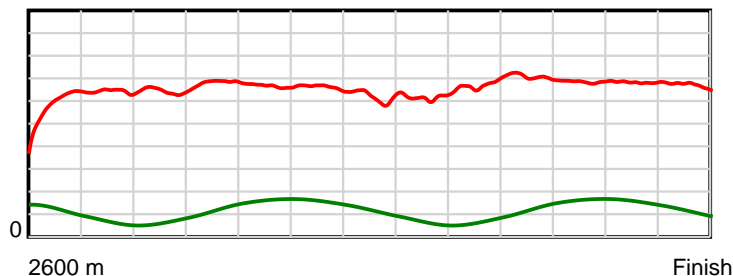

10 m Stride length

0.6 s Stride duration

20 m/sec Speed

100 % Stride efficiency

Note: Horizontal distance axis grid lines are 200m furlongs.

Disclaimer.

HRNZ and NZMTC and Thoroughbred Ratings Pty Ltd accepts no responsibility for the completeness or accuracy of any of the information contained herein, and makes no representations about its suitability for any particular purpose. Users should make their own judgements about those matters and/or seek independent advice. You assume all risks associated with use of the data provided on this page.