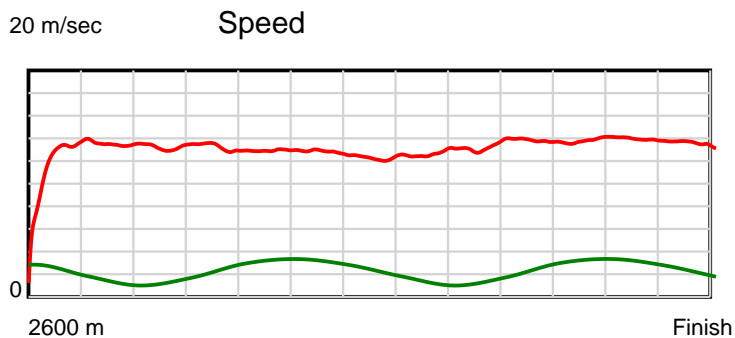

Race Results

July 25, 2025, Race 5, PASCOES THE JEWELLERS WINTER REWARDS HANDICAP TROT, Distance 2600m, Addington - Survey 3200m

Result	TAB no.	Horse (Barrier)	2200m to	2000m to	1800m to	1600m to	1400m to	1200m to	1000m to	800m to	600m to	400m to	200m to	Total or	Margin
2nd	3	Randel Huston ... (5)	2000m	1800m	1600m	1400m	1200m	1000m	800m	600m	400m	200m	WP	Average	
		Position in running (margin)	6(6.7)	6(5.3)	6(7.0)	5(5.8)	5(4.7)	5(4.1)	4(2.8)	3(1.8)	4(1.9)	3(2.1)	3(3.7)		1.00
		Sectional time (s)	15.35	15.19	15.84	15.82	16.23	15.96	15.32	14.57	14.76	14.56	14.75		
		Cumulative time (s)	168.35	153.00	137.81	121.97	106.15	89.92	73.96	58.64	44.07	29.31	14.75	3:21.10	
		Speed (m/s)	13.03	13.17	12.63	12.64	12.32	12.53	13.05	13.73	13.55	13.74	13.56	12.93	
		Stride length (m)	6.24	6.38	6.14	6.21	6.20	6.20	6.22	6.48	6.28	6.40	6.21	6.20	
		Stride duration (s)	0.479	0.484	0.486	0.491	0.503	0.495	0.476	0.472	0.464	0.466	0.458	0.480	
		Stride efficiency (%)	60.78	63.54	58.82	60.23	60.06	60.06	60.38	65.64	61.72	63.93	60.24	60.16	
		Stride count	32.07	31.37	32.60	32.21	32.26	32.26	32.17	30.86	31.82	31.27	32.21	419.05	

Note: Horizontal distance axis grid lines are 200m furlongs.

Disclaimer.

HRNZ and NZMTC and Thoroughbred Ratings Pty Ltd accepts no responsibility for the completeness or accuracy of any of the information contained herein, and makes no representations about its suitability for any particular purpose. Users should make their own judgements about those matters and/or seek independent advice. You assume all risks associated with use of the data provided on this page.