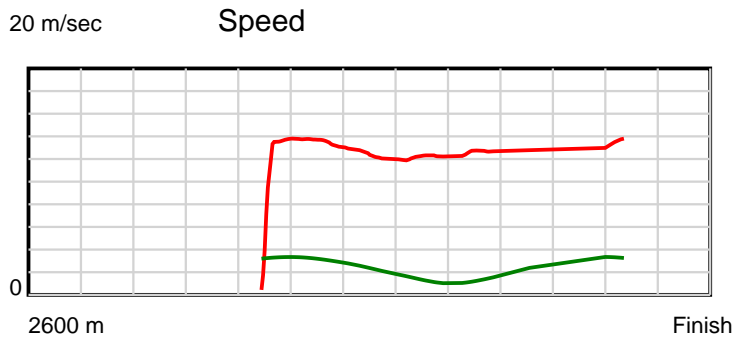

Race Results

July 25, 2025, Race 5, PASCOES THE JEWELLERS WINTER REWARDS HANDICAP TROT, Distance 2600m, Addington - Survey 3200m

Result	TAB no.	Horse (Barrier)	2200m to	2000m to	1800m to	1600m to	1400m to	1200m to	1000m to	800m to	600m to	400m to	200m to	Total or	Margin
8th	8	Dark Ghana (1)	2000m	1800m	1600m	1400m	1200m	1000m	800m	600m	400m	200m	WP	Average	
		Position in running (margin)	11(20.3)	10(19.4)	10(18.8)	10(13.0)	8(7.5)	8(8.1)	9(8.7)	10(9.0)	9(6.7)	7(5.9)	8(10.8)		12.30
		Sectional time (s)	15.43	14.82	15.04	15.09	16.43	16.28	15.53	14.18	14.59	15.11	15.52		
		Cumulative time (s)	168.02	152.59	137.77	122.73	107.64	91.21	74.93	59.40	45.22	30.63	15.52	3:23.12	
		Speed (m/s)	12.96	13.50	13.30	13.25	12.17	12.29	12.88	14.10	13.71	13.24	12.89	12.80	
		Stride length (m)	0.00	0.00	12.93	6.47	12.03	10.31	12.99	32.64	140.35	13.05	11.05	18.74	
		Stride duration (s)	0.000	0.000	0.972	0.488	0.988	0.839	1.009	2.315	10.237	0.986	0.858	1.464	
		Stride efficiency (%)	0.00	0.00	261.29	65.48	225.97	166.04	263.83	1664.98	30781.85	266.03	190.91	548.63	
		Stride count	0.00	0.00	15.47	30.90	16.63	19.40	15.39	6.13	1.42	15.33	18.09	138.76	

Note: Horizontal distance axis grid lines are 200m furlongs.

Disclaimer.

HRNZ and NZMTC and Thoroughbred Ratings Pty Ltd accepts no responsibility for the completeness or accuracy of any of the information contained herein, and makes no representations about its suitability for any particular purpose. Users should make their own judgements about those matters and/or seek independent advice. You assume all risks associated with use of the data provided on this page.