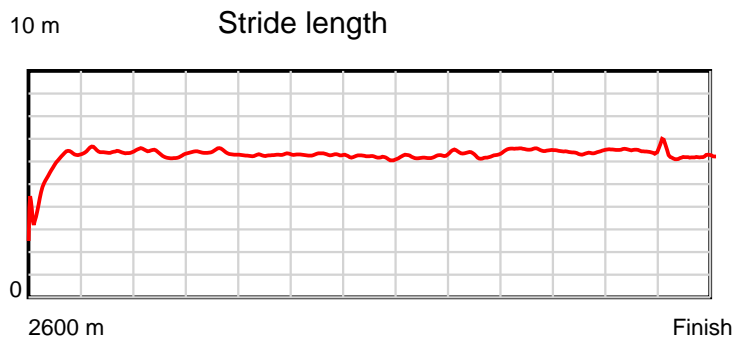

Race Results

July 25, 2025, Race 5, PASCOES THE JEWELLERS WINTER REWARDS HANDICAP TROT, Distance 2600m, Addington - Survey 3200m

Result	TAB no.	Horse (Barrier)	2200m to	2000m to	1800m to	1600m to	1400m to	1200m to	1000m to	800m to	600m to	400m to	200m to	Total or	Margin
2nd	3	Randel Huston ... (5)	2000m	1800m	1600m	1400m	1200m	1000m	800m	600m	400m	200m	WP	Average	
		Position in running (margin)	6(6.7)	6(5.3)	6(7.0)	5(5.8)	5(4.7)	5(4.1)	4(2.8)	3(1.8)	4(1.9)	3(2.1)	3(3.7)		1.00
		Sectional time (s)	15.35	15.19	15.84	15.82	16.23	15.96	15.32	14.57	14.76	14.56	14.75		
		Cumulative time (s)	168.35	153.00	137.81	121.97	106.15	89.92	73.96	58.64	44.07	29.31	14.75	3:21.10	
		Speed (m/s)	13.03	13.17	12.63	12.64	12.32	12.53	13.05	13.73	13.55	13.74	13.56	12.93	
		Stride length (m)	6.24	6.38	6.14	6.21	6.20	6.20	6.22	6.48	6.28	6.40	6.21	6.20	
		Stride duration (s)	0.479	0.484	0.486	0.491	0.503	0.495	0.476	0.472	0.464	0.466	0.458	0.480	
		Stride efficiency (%)	60.78	63.54	58.82	60.23	60.06	60.06	60.38	65.64	61.72	63.93	60.24	60.16	
		Stride count	32.07	31.37	32.60	32.21	32.26	32.26	32.17	30.86	31.82	31.27	32.21	419.05	

Note: Horizontal distance axis grid lines are 200m furlongs.

Disclaimer.

HRNZ and NZMTC and Thoroughbred Ratings Pty Ltd accepts no responsibility for the completeness or accuracy of any of the information contained herein, and makes no representations about its suitability for any particular purpose. Users should make their own judgements about those matters and/or seek independent advice. You assume all risks associated with use of the data provided on this page.