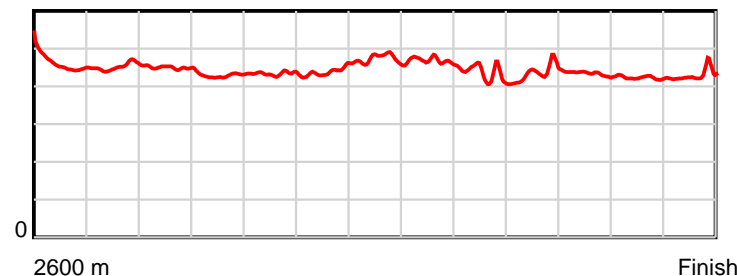

10 m Stride length

0.6 s Stride duration

20 m/sec Speed

100 % Stride efficiency

Note: Horizontal distance axis grid lines are 200m furlongs.

Disclaimer.

HRNZ and NZMTC and Thoroughbred Ratings Pty Ltd accepts no responsibility for the completeness or accuracy of any of the information contained herein, and makes no representations about its suitability for any particular purpose. Users should make their own judgements about those matters and/or seek independent advice. You assume all risks associated with use of the data provided on this page.