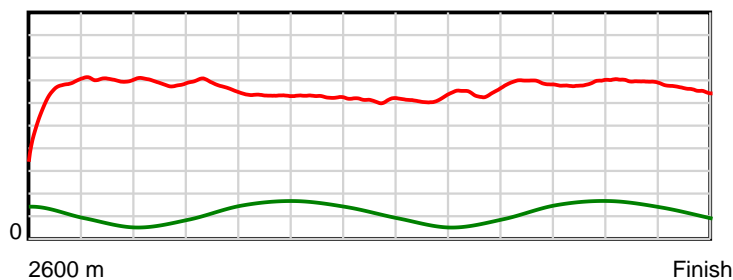

Race Results

July 25, 2025, Race 5, PASCOES THE JEWELLERS WINTER REWARDS HANDICAP TROT, Distance 2600m, Addington - Survey 3200m

Result	TAB no.	Horse (Barrier)	2200m to	2000m to	1800m to	1600m to	1400m to	1200m to	1000m to	800m to	600m to	400m to	200m to	Total or	Margin
1st	12	Almighty (10)	2000m	1800m	1600m	1400m	1200m	1000m	800m	600m	400m	200m	WP	Average	
		Position in running (margin)	4(4.7)	2(0.6)	1(0.0)	1(0.0)	1(0.0)	1(0.0)	1(0.0)	2(0.4)	2(0.1)	1(0.0)	1(0.0)		0.00
		Sectional time (s)	14.91	14.81	16.02	16.00	16.33	16.18	15.56	14.49	14.72	14.30	15.20		
		Cumulative time (s)	168.52	153.61	138.80	122.78	106.78	90.45	74.27	58.71	44.22	29.50	15.20	3:20.92	
		Speed (m/s)	13.41	13.50	12.48	12.50	12.25	12.36	12.85	13.80	13.59	13.99	13.16	12.94	
		Stride length (m)	6.03	6.20	5.88	5.93	5.86	5.88	5.90	6.19	6.02	6.05	5.86	5.97	
		Stride duration (s)	0.450	0.459	0.471	0.475	0.478	0.476	0.459	0.448	0.443	0.432	0.445	0.461	
		Stride efficiency (%)	56.89	60.08	54.08	55.04	53.67	54.01	54.32	59.81	56.56	57.13	53.61	55.70	
		Stride count	33.15	32.26	34.00	33.70	34.13	34.02	33.92	32.33	33.24	33.08	34.15	435.49	

10 m Stride length

0.6 s Stride duration

20 m/sec Speed

100 % Stride efficiency

Note: Horizontal distance axis grid lines are 200m furlongs.

Disclaimer.

HRNZ and NZMTC and Thoroughbred Ratings Pty Ltd accepts no responsibility for the completeness or accuracy of any of the information contained herein, and makes no representations about its suitability for any particular purpose. Users should make their own judgements about those matters and/or seek independent advice. You assume all risks associated with use of the data provided on this page.