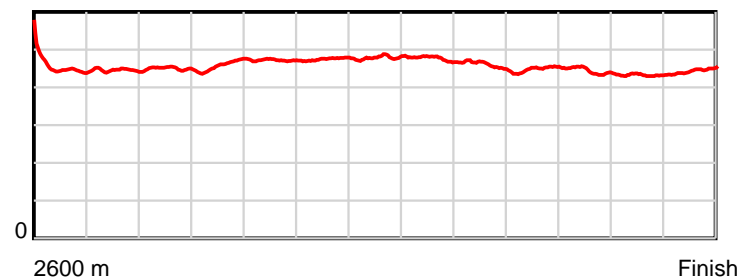

Race Results

July 25, 2025, Race 5, PASCOES THE JEWELLERS WINTER REWARDS HANDICAP TROT, Distance 2600m, Addington - Survey 3200m

Result	TAB no.	Horse (Barrier)	2200m to	2000m to	1800m to	1600m to	1400m to	1200m to	1000m to	800m to	600m to	400m to	200m to	Total or	Margin
1st	12	Almighty (10)	2000m	1800m	1600m	1400m	1200m	1000m	800m	600m	400m	200m	WP	Average	
		Position in running (margin)	4(4.7)	2(0.6)	1(0.0)	1(0.0)	1(0.0)	1(0.0)	1(0.0)	2(0.4)	2(0.1)	1(0.0)	1(0.0)		0.00
		Sectional time (s)	14.91	14.81	16.02	16.00	16.33	16.18	15.56	14.49	14.72	14.30	15.20		
		Cumulative time (s)	168.52	153.61	138.80	122.78	106.78	90.45	74.27	58.71	44.22	29.50	15.20	3:20.92	
		Speed (m/s)	13.41	13.50	12.48	12.50	12.25	12.36	12.85	13.80	13.59	13.99	13.16	12.94	
		Stride length (m)	6.03	6.20	5.88	5.93	5.86	5.88	5.90	6.19	6.02	6.05	5.86	5.97	
		Stride duration (s)	0.450	0.459	0.471	0.475	0.478	0.476	0.459	0.448	0.443	0.432	0.445	0.461	
		Stride efficiency (%)	56.89	60.08	54.08	55.04	53.67	54.01	54.32	59.81	56.56	57.13	53.61	55.70	
		Stride count	33.15	32.26	34.00	33.70	34.13	34.02	33.92	32.33	33.24	33.08	34.15	435.49	

10 m Stride length

0.6 s Stride duration

20 m/sec Speed

100 % Stride efficiency

Note: Horizontal distance axis grid lines are 200m furlongs.

Disclaimer.

HRNZ and NZMTC and Thoroughbred Ratings Pty Ltd accepts no responsibility for the completeness or accuracy of any of the information contained herein, and makes no representations about its suitability for any particular purpose. Users should make their own judgements about those matters and/or seek independent advice. You assume all risks associated with use of the data provided on this page.