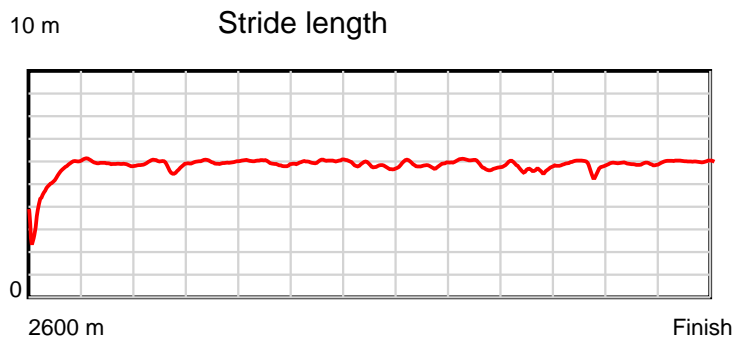

Race Results

July 25, 2025, Race 5, PASCOES THE JEWELLERS WINTER REWARDS HANDICAP TROT, Distance 2600m, Addington - Survey 3200m

Result	TAB no.	Horse (Barrier)	2200m to	2000m to	1800m to	1600m to	1400m to	1200m to	1000m to	800m to	600m to	400m to	200m to	Total or	Margin
11th	4	Diedre Franco (8)	2000m	1800m	1600m	1400m	1200m	1000m	800m	600m	400m	200m	WP	Average	
		Position in running (margin)	10(17.6)	9(16.1)	9(15.5)	9(12.6)	10(10.4)	11(10.4)	10(9.0)	9(8.9)	12(13.2)	11(17.8)	11(23.6)		25.00
		Sectional time (s)	15.33	14.81	15.55	15.63	16.32	15.96	15.46	15.27	15.50	15.26	15.85		
		Cumulative time (s)	170.94	155.61	140.80	125.25	109.62	93.30	77.34	61.88	46.61	31.11	15.85	3:25.42	
		Speed (m/s)	13.05	13.50	12.86	12.80	12.25	12.53	12.94	13.10	12.90	13.11	12.62	12.66	
		Stride length (m)	5.78	5.99	5.83	5.95	5.83	5.81	5.82	5.67	5.73	5.91	5.94	5.75	
		Stride duration (s)	0.443	0.443	0.454	0.465	0.475	0.463	0.450	0.433	0.444	0.451	0.471	0.455	
		Stride efficiency (%)	52.19	56.04	53.20	55.32	53.02	52.67	52.89	50.21	51.22	54.52	55.10	51.71	
		Stride count	34.61	33.40	34.28	33.61	34.33	34.45	34.38	35.28	34.93	33.86	33.68	451.96	

Note: Horizontal distance axis grid lines are 200m furlongs.

Disclaimer.

HRNZ and NZMTC and Thoroughbred Ratings Pty Ltd accepts no responsibility for the completeness or accuracy of any of the information contained herein, and makes no representations about its suitability for any particular purpose. Users should make their own judgements about those matters and/or seek independent advice. You assume all risks associated with use of the data provided on this page.