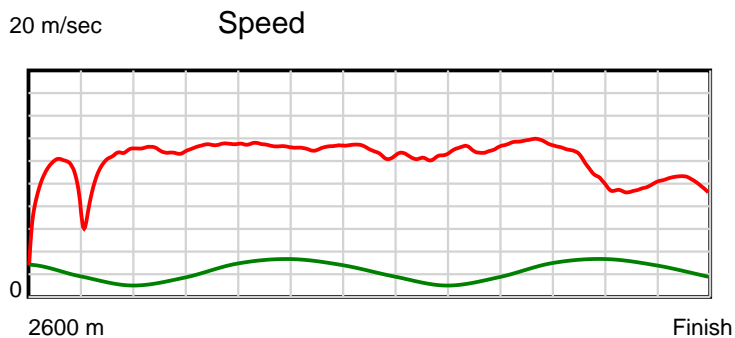

Race Results

July 25, 2025, Race 5, PASCOES THE JEWELLERS WINTER REWARDS HANDICAP TROT, Distance 2600m, Addington - Survey 3200m

Result	TAB no.	Horse (Barrier)	2200m to	2000m to	1800m to	1600m to	1400m to	1200m to	1000m to	800m to	600m to	400m to	200m to	Total or	Margin
13th	1	Petite Trixton (2)	2000m	1800m	1600m	1400m	1200m	1000m	800m	600m	400m	200m	WP	Average	
		Position in running (margin)	13(34.1)	13(32.2)	13(31.3)	13(24.5)	12(18.7)	12(13.6)	12(12.6)	12(12.1)	11(11.4)	12(25.9)	13(66.0)		87.40
		Sectional time (s)	15.27	14.76	14.88	15.05	15.48	16.01	15.39	14.44	17.16	20.97	20.00		
		Cumulative time (s)	179.41	164.14	149.38	134.50	119.45	103.97	87.96	72.57	58.13	40.97	20.00	3:36.66	
		Speed (m/s)	13.10	13.55	13.44	13.29	12.92	12.49	13.00	13.85	11.66	9.54	10.00	12.00	
		Stride length (m)	5.88	5.93	5.93	5.95	5.92	5.88	5.80	6.05	5.58	4.94	5.18	5.58	
		Stride duration (s)	0.449	0.438	0.442	0.448	0.458	0.471	0.447	0.436	0.478	0.518	0.518	0.465	
		Stride efficiency (%)	54.03	54.99	55.04	55.34	54.69	53.99	52.64	57.12	48.59	38.18	41.98	48.70	
		Stride count	34.01	33.71	33.70	33.61	33.81	34.02	34.46	33.08	35.87	40.46	38.59	465.76	

Note: Horizontal distance axis grid lines are 200m furlongs.

Disclaimer.

HRNZ and NZMTC and Thoroughbred Ratings Pty Ltd accepts no responsibility for the completeness or accuracy of any of the information contained herein, and makes no representations about its suitability for any particular purpose. Users should make their own judgements about those matters and/or seek independent advice. You assume all risks associated with use of the data provided on this page.