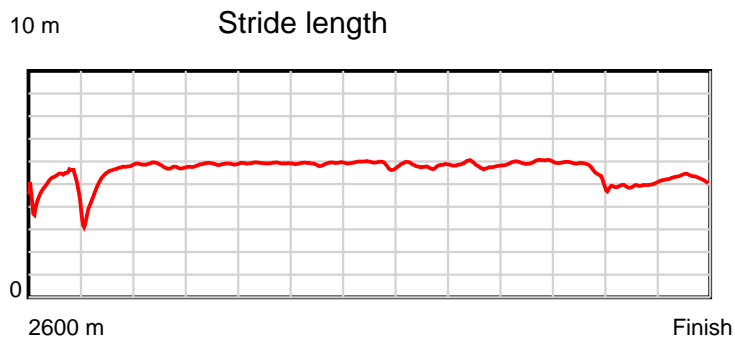

Race Results

July 25, 2025, Race 5, PASCOES THE JEWELLERS WINTER REWARDS HANDICAP TROT, Distance 2600m, Addington - Survey 3200m

Result	TAB no.	Horse (Barrier)	2200m to	2000m to	1800m to	1600m to	1400m to	1200m to	1000m to	800m to	600m to	400m to	200m to	Total or	Margin
13th	1	Petite Trixton (2)	2000m	1800m	1600m	1400m	1200m	1000m	800m	600m	400m	200m	WP	Average	
		Position in running (margin)	13(34.1)	13(32.2)	13(31.3)	13(24.5)	12(18.7)	12(13.6)	12(12.6)	12(12.1)	11(11.4)	12(25.9)	13(66.0)		87.40
		Sectional time (s)	15.27	14.76	14.88	15.05	15.48	16.01	15.39	14.44	17.16	20.97	20.00		
		Cumulative time (s)	179.41	164.14	149.38	134.50	119.45	103.97	87.96	72.57	58.13	40.97	20.00	3:36.66	
		Speed (m/s)	13.10	13.55	13.44	13.29	12.92	12.49	13.00	13.85	11.66	9.54	10.00	12.00	
		Stride length (m)	5.88	5.93	5.93	5.95	5.92	5.88	5.80	6.05	5.58	4.94	5.18	5.58	
		Stride duration (s)	0.449	0.438	0.442	0.448	0.458	0.471	0.447	0.436	0.478	0.518	0.518	0.465	
		Stride efficiency (%)	54.03	54.99	55.04	55.34	54.69	53.99	52.64	57.12	48.59	38.18	41.98	48.70	
		Stride count	34.01	33.71	33.70	33.61	33.81	34.02	34.46	33.08	35.87	40.46	38.59	465.76	

Note: Horizontal distance axis grid lines are 200m furlongs.

Disclaimer.

HRNZ and NZMTC and Thoroughbred Ratings Pty Ltd accepts no responsibility for the completeness or accuracy of any of the information contained herein, and makes no representations about its suitability for any particular purpose. Users should make their own judgements about those matters and/or seek independent advice. You assume all risks associated with use of the data provided on this page.