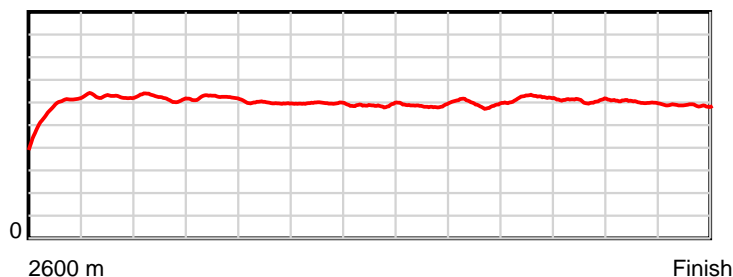

10 m Stride length

0.6 s Stride duration

20 m/sec Speed

100 % Stride efficiency

Note: Horizontal distance axis grid lines are 200m furlongs.

Disclaimer.

HRNZ and NZMTC and Thoroughbred Ratings Pty Ltd accepts no responsibility for the completeness or accuracy of any of the information contained herein, and makes no representations about its suitability for any particular purpose. Users should make their own judgements about those matters and/or seek independent advice. You assume all risks associated with use of the data provided on this page.