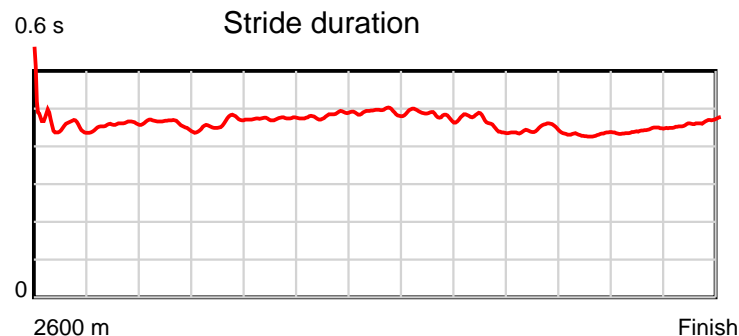

Race Results

July 25, 2025, Race 5, PASCOES THE JEWELLERS WINTER REWARDS HANDICAP TROT, Distance 2600m, Addington - Survey 3200m

Result	TAB no.	Horse (Barrier)	2200m to	2000m to	1800m to	1600m to	1400m to	1200m to	1000m to	800m to	600m to	400m to	200m to	Total or	Margin
7th	11	Looklikeatrix... (7)	2000m	1800m	1600m	1400m	1200m	1000m	800m	600m	400m	200m	WP	Average	
		Position in running (margin)	7(9.6)	7(8.7)	7(9.2)	7(7.8)	7(6.7)	7(6.2)	6(5.0)	5(4.4)	5(3.9)	5(4.7)	5(9.3)		11.60
		Sectional time (s)	15.43	14.99	15.80	15.82	16.25	15.99	15.37	14.48	14.86	15.07	15.70		
		Cumulative time (s)	169.76	154.33	139.34	123.54	107.72	91.47	75.48	60.11	45.63	30.77	15.70	3:23.01	
		Speed (m/s)	12.96	13.34	12.66	12.64	12.31	12.51	13.01	13.81	13.46	13.27	12.74	12.81	
		Stride length (m)	5.97	6.16	6.00	6.11	6.05	6.05	6.00	6.15	5.80	5.87	5.91	5.98	
		Stride duration (s)	0.461	0.461	0.474	0.483	0.491	0.484	0.461	0.445	0.431	0.442	0.464	0.467	
		Stride efficiency (%)	55.69	59.24	56.18	58.29	57.12	57.24	56.33	59.05	52.58	53.86	54.67	55.91	
		Stride count	33.50	32.48	33.36	32.75	33.08	33.05	33.31	32.53	34.48	34.07	33.81	434.66	

Note: Horizontal distance axis grid lines are 200m furlongs.

Disclaimer.

HRNZ and NZMTC and Thoroughbred Ratings Pty Ltd accepts no responsibility for the completeness or accuracy of any of the information contained herein, and makes no representations about its suitability for any particular purpose. Users should make their own judgements about those matters and/or seek independent advice. You assume all risks associated with use of the data provided on this page.