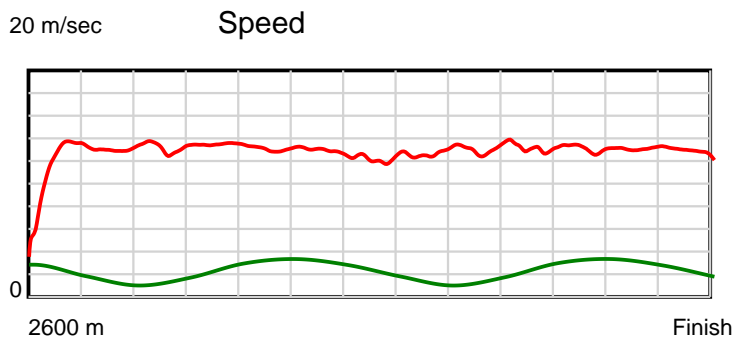

Race Results

July 25, 2025, Race 5, PASCOES THE JEWELLERS WINTER REWARDS HANDICAP TROT, Distance 2600m, Addington - Survey 3200m

Result	TAB no.	Horse (Barrier)	2200m to	2000m to	1800m to	1600m to	1400m to	1200m to	1000m to	800m to	600m to	400m to	200m to	Total or	Margin
11th	4	Diedre Franco (8)	2000m	1800m	1600m	1400m	1200m	1000m	800m	600m	400m	200m	WP	Average	
		Position in running (margin)	10(17.6)	9(16.1)	9(15.5)	9(12.6)	10(10.4)	11(10.4)	10(9.0)	9(8.9)	12(13.2)	11(17.8)	11(23.6)		25.00
		Sectional time (s)	15.33	14.81	15.55	15.63	16.32	15.96	15.46	15.27	15.50	15.26	15.85		
		Cumulative time (s)	170.94	155.61	140.80	125.25	109.62	93.30	77.34	61.88	46.61	31.11	15.85	3:25.42	
		Speed (m/s)	13.05	13.50	12.86	12.80	12.25	12.53	12.94	13.10	12.90	13.11	12.62	12.66	
		Stride length (m)	5.78	5.99	5.83	5.95	5.83	5.81	5.82	5.67	5.73	5.91	5.94	5.75	
		Stride duration (s)	0.443	0.443	0.454	0.465	0.475	0.463	0.450	0.433	0.444	0.451	0.471	0.455	
		Stride efficiency (%)	52.19	56.04	53.20	55.32	53.02	52.67	52.89	50.21	51.22	54.52	55.10	51.71	
		Stride count	34.61	33.40	34.28	33.61	34.33	34.45	34.38	35.28	34.93	33.86	33.68	451.96	

Note: Horizontal distance axis grid lines are 200m furlongs.

Disclaimer.

HRNZ and NZMTC and Thoroughbred Ratings Pty Ltd accepts no responsibility for the completeness or accuracy of any of the information contained herein, and makes no representations about its suitability for any particular purpose. Users should make their own judgements about those matters and/or seek independent advice. You assume all risks associated with use of the data provided on this page.