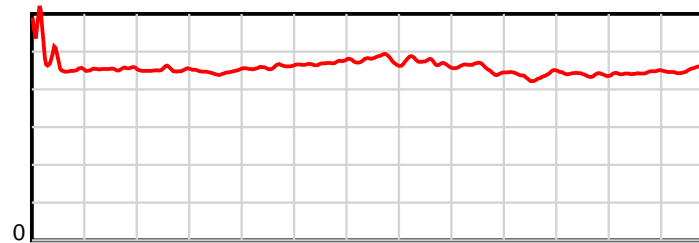

10 m

Stride length

2600 m

Finish

0.6 s

Stride duration

2600 m

Finish

20 m/sec

Speed

2600 m

Finish

100 %

Stride efficiency

2600 m

Finish