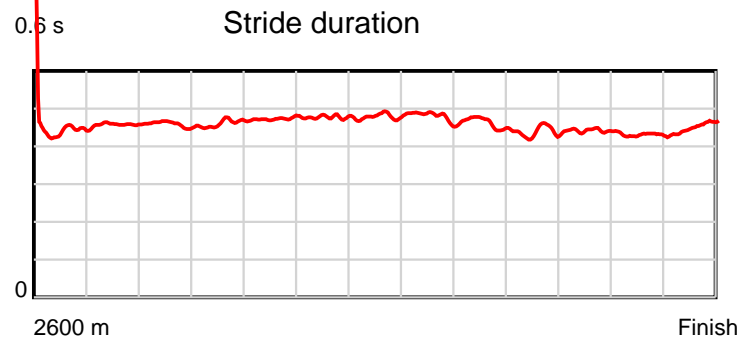

Race Results

July 25, 2025, Race 5, PASCOES THE JEWELLERS WINTER REWARDS HANDICAP TROT, Distance 2600m, Addington - Survey 3200m

Result	TAB no.	Horse (Barrier)	2200m to	2000m to	1800m to	1600m to	1400m to	1200m to	1000m to	800m to	600m to	400m to	200m to	Total or	Margin
5th	2	Mode (4)	2000m	1800m	1600m	1400m	1200m	1000m	800m	600m	400m	200m	WP	Average	
		Position in running (margin)	5(5.5)	5(4.7)	5(6.6)	6(6.3)	6(6.1)	6(6.2)	7(6.4)	7(6.5)	8(5.6)	9(6.9)	6(10.0)		9.60
		Sectional time (s)	15.46	15.23	15.96	15.98	16.34	16.22	15.50	14.39	14.96	14.81	15.33		
		Cumulative time (s)	170.18	154.72	139.49	123.53	107.55	91.21	74.99	59.49	45.10	30.14	15.33	3:22.65	
		Speed (m/s)	12.94	13.13	12.53	12.52	12.24	12.33	12.90	13.90	13.37	13.50	13.05	12.83	
		Stride length (m)	5.93	6.05	5.93	5.97	5.85	5.92	5.97	6.09	5.91	5.80	5.90	5.89	
		Stride duration (s)	0.459	0.461	0.473	0.477	0.478	0.480	0.463	0.438	0.442	0.430	0.452	0.459	
		Stride efficiency (%)	55.01	57.23	55.01	55.76	53.54	54.79	55.67	57.88	54.53	52.63	54.48	54.12	
		Stride count	33.71	33.05	33.71	33.48	34.17	33.78	33.51	32.86	33.86	34.46	33.87	441.80	

Note: Horizontal distance axis grid lines are 200m furlongs.

Disclaimer.

HRNZ and NZMTC and Thoroughbred Ratings Pty Ltd accepts no responsibility for the completeness or accuracy of any of the information contained herein, and makes no representations about its suitability for any particular purpose. Users should make their own judgements about those matters and/or seek independent advice. You assume all risks associated with use of the data provided on this page.