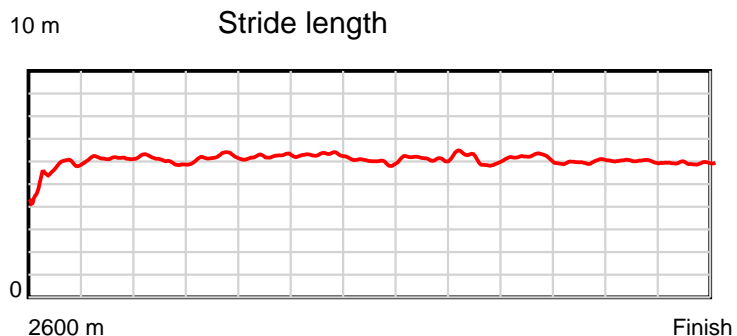

Race Results

July 25, 2025, Race 5, PASCOES THE JEWELLERS WINTER REWARDS HANDICAP TROT, Distance 2600m, Addington - Survey 3200m

Result	TAB no.	Horse (Barrier)	2200m to	2000m to	1800m to	1600m to	1400m to	1200m to	1000m to	800m to	600m to	400m to	200m to	Total or	Margin
7th	11	Looklikeatrix... (7)	2000m	1800m	1600m	1400m	1200m	1000m	800m	600m	400m	200m	WP	Average	
		Position in running (margin)	7(9.6)	7(8.7)	7(9.2)	7(7.8)	7(6.7)	7(6.2)	6(5.0)	5(4.4)	5(3.9)	5(4.7)	5(9.3)		11.60
		Sectional time (s)	15.43	14.99	15.80	15.82	16.25	15.99	15.37	14.48	14.86	15.07	15.70		
		Cumulative time (s)	169.76	154.33	139.34	123.54	107.72	91.47	75.48	60.11	45.63	30.77	15.70	3:23.01	
		Speed (m/s)	12.96	13.34	12.66	12.64	12.31	12.51	13.01	13.81	13.46	13.27	12.74	12.81	
		Stride length (m)	5.97	6.16	6.00	6.11	6.05	6.05	6.00	6.15	5.80	5.87	5.91	5.98	
		Stride duration (s)	0.461	0.461	0.474	0.483	0.491	0.484	0.461	0.445	0.431	0.442	0.464	0.467	
		Stride efficiency (%)	55.69	59.24	56.18	58.29	57.12	57.24	56.33	59.05	52.58	53.86	54.67	55.91	
		Stride count	33.50	32.48	33.36	32.75	33.08	33.05	33.31	32.53	34.48	34.07	33.81	434.66	

Note: Horizontal distance axis grid lines are 200m furlongs.

Disclaimer.

HRNZ and NZMTC and Thoroughbred Ratings Pty Ltd accepts no responsibility for the completeness or accuracy of any of the information contained herein, and makes no representations about its suitability for any particular purpose. Users should make their own judgements about those matters and/or seek independent advice. You assume all risks associated with use of the data provided on this page.