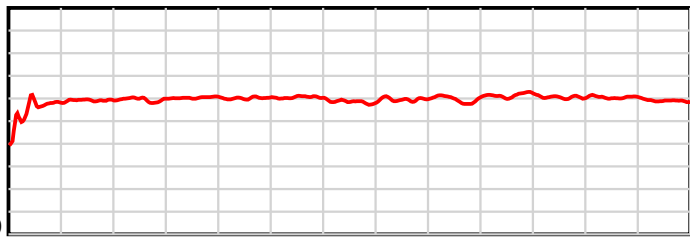

10 m

Stride length

2600 m

Finish

0.6 s

Stride duration

2600 m

Finish