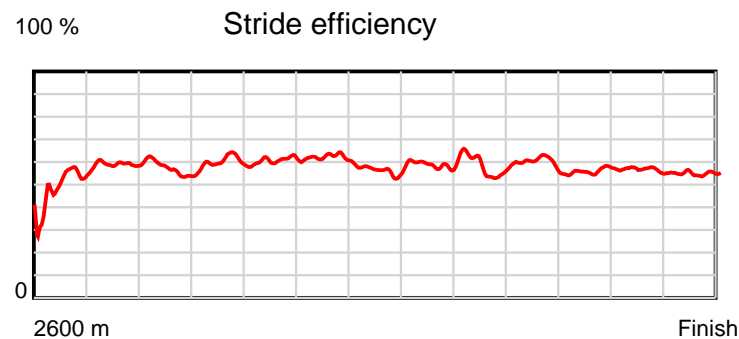

Race Results

July 25, 2025, Race 5, PASCOES THE JEWELLERS WINTER REWARDS HANDICAP TROT, Distance 2600m, Addington - Survey 3200m

Result	TAB no.	Horse (Barrier)	2200m to	2000m to	1800m to	1600m to	1400m to	1200m to	1000m to	800m to	600m to	400m to	200m to	Total or	Margin
7th	11	Looklikeatrix... (7)	2000m	1800m	1600m	1400m	1200m	1000m	800m	600m	400m	200m	WP	Average	
		Position in running (margin)	7(9.6)	7(8.7)	7(9.2)	7(7.8)	7(6.7)	7(6.2)	6(5.0)	5(4.4)	5(3.9)	5(4.7)	5(9.3)		11.60
		Sectional time (s)	15.43	14.99	15.80	15.82	16.25	15.99	15.37	14.48	14.86	15.07	15.70		
		Cumulative time (s)	169.76	154.33	139.34	123.54	107.72	91.47	75.48	60.11	45.63	30.77	15.70	3:23.01	
		Speed (m/s)	12.96	13.34	12.66	12.64	12.31	12.51	13.01	13.81	13.46	13.27	12.74	12.81	
		Stride length (m)	5.97	6.16	6.00	6.11	6.05	6.05	6.00	6.15	5.80	5.87	5.91	5.98	
		Stride duration (s)	0.461	0.461	0.474	0.483	0.491	0.484	0.461	0.445	0.431	0.442	0.464	0.467	
		Stride efficiency (%)	55.69	59.24	56.18	58.29	57.12	57.24	56.33	59.05	52.58	53.86	54.67	55.91	
		Stride count	33.50	32.48	33.36	32.75	33.08	33.05	33.31	32.53	34.48	34.07	33.81	434.66	

Note: Horizontal distance axis grid lines are 200m furlongs.

Disclaimer.

HRNZ and NZMTC and Thoroughbred Ratings Pty Ltd accepts no responsibility for the completeness or accuracy of any of the information contained herein, and makes no representations about its suitability for any particular purpose. Users should make their own judgements about those matters and/or seek independent advice. You assume all risks associated with use of the data provided on this page.