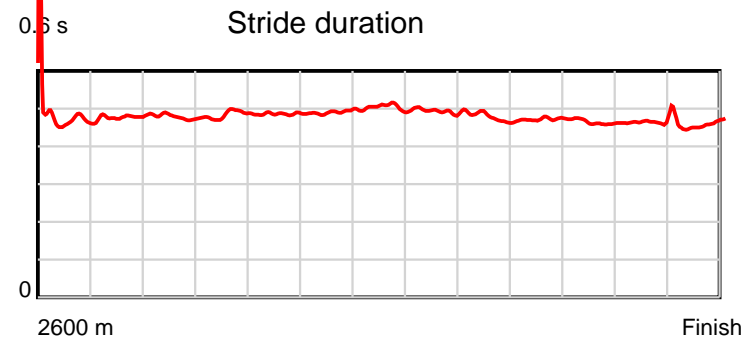

Race Results

July 25, 2025, Race 5, PASCOES THE JEWELLERS WINTER REWARDS HANDICAP TROT, Distance 2600m, Addington - Survey 3200m

Result	TAB no.	Horse (Barrier)	2200m to	2000m to	1800m to	1600m to	1400m to	1200m to	1000m to	800m to	600m to	400m to	200m to	Total or	Margin
2nd	3	Randel Huston ... (5)	2000m	1800m	1600m	1400m	1200m	1000m	800m	600m	400m	200m	WP	Average	
		Position in running (margin)	6(6.7)	6(5.3)	6(7.0)	5(5.8)	5(4.7)	5(4.1)	4(2.8)	3(1.8)	4(1.9)	3(2.1)	3(3.7)		1.00
		Sectional time (s)	15.35	15.19	15.84	15.82	16.23	15.96	15.32	14.57	14.76	14.56	14.75		
		Cumulative time (s)	168.35	153.00	137.81	121.97	106.15	89.92	73.96	58.64	44.07	29.31	14.75	3:21.10	
		Speed (m/s)	13.03	13.17	12.63	12.64	12.32	12.53	13.05	13.73	13.55	13.74	13.56	12.93	
		Stride length (m)	6.24	6.38	6.14	6.21	6.20	6.20	6.22	6.48	6.28	6.40	6.21	6.20	
		Stride duration (s)	0.479	0.484	0.486	0.491	0.503	0.495	0.476	0.472	0.464	0.466	0.458	0.480	
		Stride efficiency (%)	60.78	63.54	58.82	60.23	60.06	60.06	60.38	65.64	61.72	63.93	60.24	60.16	
		Stride count	32.07	31.37	32.60	32.21	32.26	32.26	32.17	30.86	31.82	31.27	32.21	419.05	

Note: Horizontal distance axis grid lines are 200m furlongs.

Disclaimer.

HRNZ and NZMTC and Thoroughbred Ratings Pty Ltd accepts no responsibility for the completeness or accuracy of any of the information contained herein, and makes no representations about its suitability for any particular purpose. Users should make their own judgements about those matters and/or seek independent advice. You assume all risks associated with use of the data provided on this page.