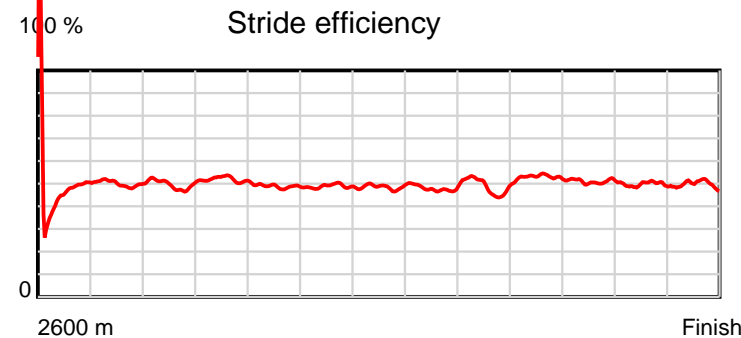

Race Results

July 25, 2025, Race 5, PASCOES THE JEWELLERS WINTER REWARDS HANDICAP TROT, Distance 2600m, Addington - Survey 3200m

Result	TAB no.	Horse (Barrier)	2200m to	2000m to	1800m to	1600m to	1400m to	1200m to	1000m to	800m to	600m to	400m to	200m to	Total or	Margin
9th	5	Take After Me (9)	2000m	1800m	1600m	1400m	1200m	1000m	800m	600m	400m	200m	WP	Average	
		Position in running (margin)	2(3.5)	3(2.8)	4(4.6)	4(4.2)	4(3.7)	4(3.9)	5(4.3)	6(4.6)	6(4.5)	6(5.7)	7(10.5)		14.80
		Sectional time (s)	15.47	15.22	15.95	15.92	16.37	16.25	15.54	14.54	14.92	15.09	16.04		
		Cumulative time (s)	171.31	155.84	140.62	124.67	108.75	92.38	76.13	60.59	46.05	31.13	16.04	3:23.58	
		Speed (m/s)	12.93	13.14	12.54	12.56	12.22	12.31	12.87	13.76	13.40	13.25	12.47	12.77	
		Stride length (m)	5.58	5.73	5.52	5.59	5.55	5.51	5.55	5.81	5.66	5.62	5.59	5.58	
		Stride duration (s)	0.432	0.436	0.440	0.445	0.454	0.448	0.431	0.422	0.422	0.424	0.448	0.437	
		Stride efficiency (%)	48.70	51.30	47.63	48.78	48.13	47.47	48.13	52.70	50.04	49.29	48.77	48.72	
		Stride count	35.83	34.91	36.23	35.80	36.04	36.29	36.04	34.44	35.34	35.61	35.80	465.63	

Note: Horizontal distance axis grid lines are 200m furlongs.

Disclaimer.

HRNZ and NZMTC and Thoroughbred Ratings Pty Ltd accepts no responsibility for the completeness or accuracy of any of the information contained herein, and makes no representations about its suitability for any particular purpose. Users should make their own judgements about those matters and/or seek independent advice. You assume all risks associated with use of the data provided on this page.