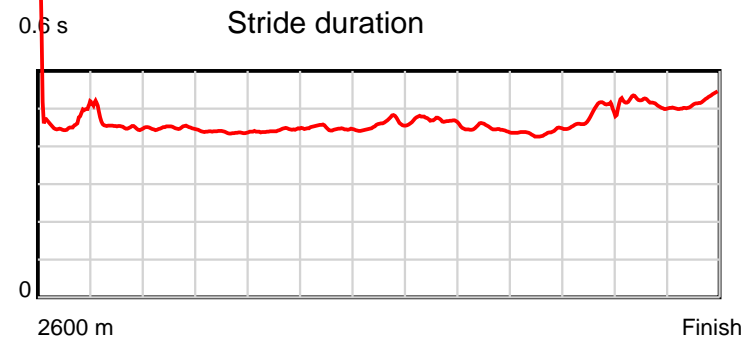

Race Results

July 25, 2025, Race 5, PASCOES THE JEWELLERS WINTER REWARDS HANDICAP TROT, Distance 2600m, Addington - Survey 3200m

Result	TAB no.	Horse (Barrier)	2200m to	2000m to	1800m to	1600m to	1400m to	1200m to	1000m to	800m to	600m to	400m to	200m to	Total or	Margin
13th	1	Petite Trixton (2)	2000m	1800m	1600m	1400m	1200m	1000m	800m	600m	400m	200m	WP	Average	
		Position in running (margin)	13(34.1)	13(32.2)	13(31.3)	13(24.5)	12(18.7)	12(13.6)	12(12.6)	12(12.1)	11(11.4)	12(25.9)	13(66.0)		87.40
		Sectional time (s)	15.27	14.76	14.88	15.05	15.48	16.01	15.39	14.44	17.16	20.97	20.00		
		Cumulative time (s)	179.41	164.14	149.38	134.50	119.45	103.97	87.96	72.57	58.13	40.97	20.00	3:36.66	
		Speed (m/s)	13.10	13.55	13.44	13.29	12.92	12.49	13.00	13.85	11.66	9.54	10.00	12.00	
		Stride length (m)	5.88	5.93	5.93	5.95	5.92	5.88	5.80	6.05	5.58	4.94	5.18	5.58	
		Stride duration (s)	0.449	0.438	0.442	0.448	0.458	0.471	0.447	0.436	0.478	0.518	0.518	0.465	
		Stride efficiency (%)	54.03	54.99	55.04	55.34	54.69	53.99	52.64	57.12	48.59	38.18	41.98	48.70	
		Stride count	34.01	33.71	33.70	33.61	33.81	34.02	34.46	33.08	35.87	40.46	38.59	465.76	

Note: Horizontal distance axis grid lines are 200m furlongs.

Disclaimer.

HRNZ and NZMTC and Thoroughbred Ratings Pty Ltd accepts no responsibility for the completeness or accuracy of any of the information contained herein, and makes no representations about its suitability for any particular purpose. Users should make their own judgements about those matters and/or seek independent advice. You assume all risks associated with use of the data provided on this page.