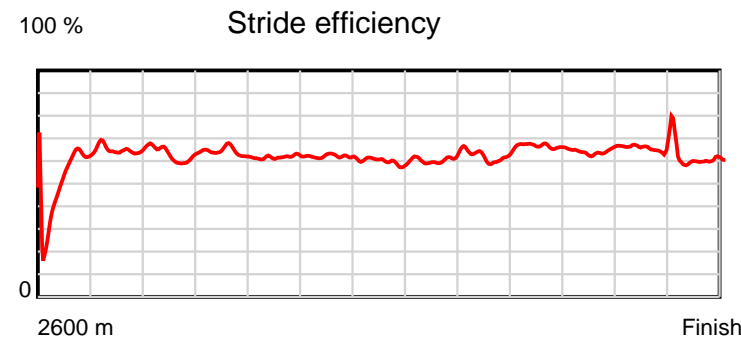

Race Results

July 25, 2025, Race 5, PASCOES THE JEWELLERS WINTER REWARDS HANDICAP TROT, Distance 2600m, Addington - Survey 3200m

Result	TAB no.	Horse (Barrier)	2200m to	2000m to	1800m to	1600m to	1400m to	1200m to	1000m to	800m to	600m to	400m to	200m to	Total or	Margin
2nd	3	Randel Huston ... (5)	2000m	1800m	1600m	1400m	1200m	1000m	800m	600m	400m	200m	WP	Average	
		Position in running (margin)	6(6.7)	6(5.3)	6(7.0)	5(5.8)	5(4.7)	5(4.1)	4(2.8)	3(1.8)	4(1.9)	3(2.1)	3(3.7)		1.00
		Sectional time (s)	15.35	15.19	15.84	15.82	16.23	15.96	15.32	14.57	14.76	14.56	14.75		
		Cumulative time (s)	168.35	153.00	137.81	121.97	106.15	89.92	73.96	58.64	44.07	29.31	14.75	3:21.10	
		Speed (m/s)	13.03	13.17	12.63	12.64	12.32	12.53	13.05	13.73	13.55	13.74	13.56	12.93	
		Stride length (m)	6.24	6.38	6.14	6.21	6.20	6.20	6.22	6.48	6.28	6.40	6.21	6.20	
		Stride duration (s)	0.479	0.484	0.486	0.491	0.503	0.495	0.476	0.472	0.464	0.466	0.458	0.480	
		Stride efficiency (%)	60.78	63.54	58.82	60.23	60.06	60.06	60.38	65.64	61.72	63.93	60.24	60.16	
		Stride count	32.07	31.37	32.60	32.21	32.26	32.26	32.17	30.86	31.82	31.27	32.21	419.05	

Note: Horizontal distance axis grid lines are 200m furlongs.

Disclaimer.

HRNZ and NZMTC and Thoroughbred Ratings Pty Ltd accepts no responsibility for the completeness or accuracy of any of the information contained herein, and makes no representations about its suitability for any particular purpose. Users should make their own judgements about those matters and/or seek independent advice. You assume all risks associated with use of the data provided on this page.