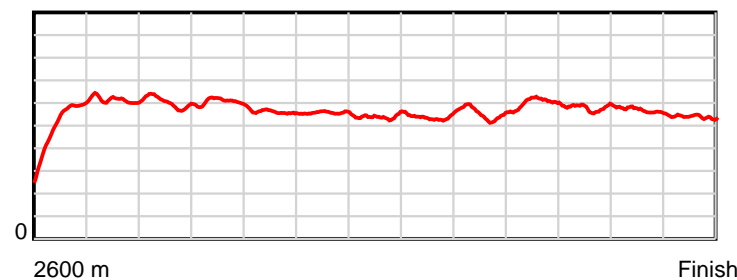

10 m Stride length

0.6 s Stride duration

20 m/sec Speed

100 % Stride efficiency

Note: Horizontal distance axis grid lines are 200m furlongs.

Disclaimer.

HRNZ and NZMTC and Thoroughbred Ratings Pty Ltd accepts no responsibility for the completeness or accuracy of any of the information contained herein, and makes no representations about its suitability for any particular purpose. Users should make their own judgements about those matters and/or seek independent advice. You assume all risks associated with use of the data provided on this page.