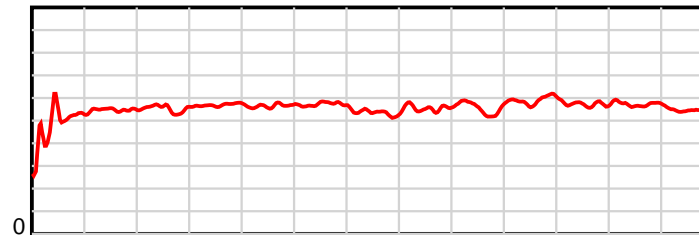

20 m/sec

Speed

2600 m

Finish

100 %

Stride efficiency

2600 m

Finish