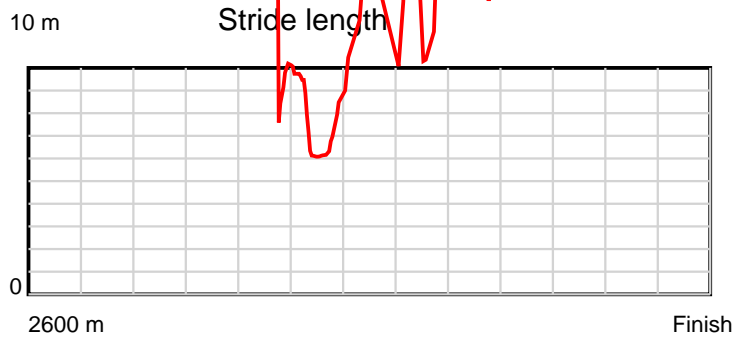

Race Results

July 25, 2025, Race 5, PASCOES THE JEWELLERS WINTER REWARDS HANDICAP TROT, Distance 2600m, Addington - Survey 3200m

Result	TAB no.	Horse (Barrier)	2200m to	2000m to	1800m to	1600m to	1400m to	1200m to	1000m to	800m to	600m to	400m to	200m to	Total or	Margin
8th	8	Dark Ghana (1)	2000m	1800m	1600m	1400m	1200m	1000m	800m	600m	400m	200m	WP	Average	
		Position in running (margin)	11(20.3)	10(19.4)	10(18.8)	10(13.0)	8(7.5)	8(8.1)	9(8.7)	10(9.0)	9(6.7)	7(5.9)	8(10.8)		12.30
		Sectional time (s)	15.43	14.82	15.04	15.09	16.43	16.28	15.53	14.18	14.59	15.11	15.52		
		Cumulative time (s)	168.02	152.59	137.77	122.73	107.64	91.21	74.93	59.40	45.22	30.63	15.52	3:23.12	
		Speed (m/s)	12.96	13.50	13.30	13.25	12.17	12.29	12.88	14.10	13.71	13.24	12.89	12.80	
		Stride length (m)	0.00	0.00	12.93	6.47	12.03	10.31	12.99	32.64	140.35	13.05	11.05	18.74	
		Stride duration (s)	0.000	0.000	0.972	0.488	0.988	0.839	1.009	2.315	10.237	0.986	0.858	1.464	
		Stride efficiency (%)	0.00	0.00	261.29	65.48	225.97	166.04	263.83	1664.98	30781.85	266.03	190.91	548.63	
		Stride count	0.00	0.00	15.47	30.90	16.63	19.40	15.39	6.13	1.42	15.33	18.09	138.76	

Note: Horizontal distance axis grid lines are 200m furlongs.

Disclaimer.

HRNZ and NZMTC and Thoroughbred Ratings Pty Ltd accepts no responsibility for the completeness or accuracy of any of the information contained herein, and makes no representations about its suitability for any particular purpose. Users should make their own judgements about those matters and/or seek independent advice. You assume all risks associated with use of the data provided on this page.