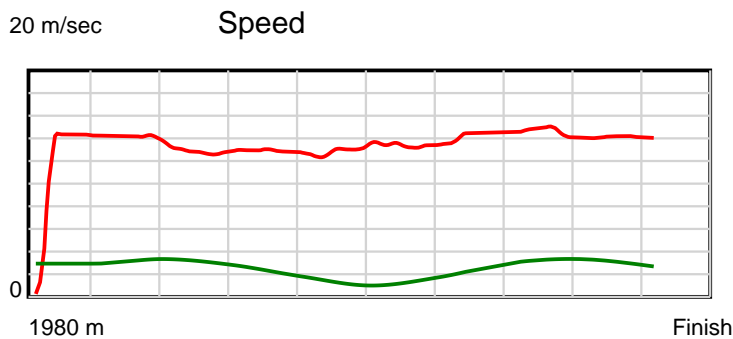

Race Results

September 19, 2025, Race 8, WOODLANDS STUD 2YO SIRES STAKES SERIES (HEAT 2) MOB PACE, Distance 1980m, Addington - Survey 1980m

Result	TAB no.	Horse (Barrier)	1980 to	1800m to	1600m to	1400m to	1200m to	1000m to	800m to	600m to	400m to	200m to	Total or	Margin
5th	7	Nikolia Ray (6)	1800m	1600m	1400m	1200m	1000m	800m	600m	400m	200m	WP	Average	
		Position in running (margin)	-	6(6.8)	7(7.1)	6(6.1)	6(6.2)	6(6.1)	6(5.5)	7(5.6)	7(10.1)	7(14.2)		19.40
		Sectional time (s)	12.90	14.48	15.33	15.49	15.60	15.02	13.55	13.98	14.55	15.61		
		Cumulative time (s)	146.51	133.61	119.13	103.80	88.31	72.71	57.69	44.14	30.16	15.61	2:26.51	
		Speed (m/s)	13.95	13.81	13.05	12.91	12.82	13.32	14.76	14.31	13.75	12.81	13.51	
		Stride length (m)	12.75	10.66	5.85	9.32	6.14	5.90	7.01	8.03	12.44	40.75	8.63	
		Stride duration (s)	0.892	0.771	0.449	0.722	0.479	0.443	0.475	0.561	0.905	3.180	0.639	
		Stride efficiency (%)	254.21	177.50	53.48	135.72	58.86	54.33	76.89	100.79	241.74	2594.99	116.37	
		Stride count	14.11	18.77	34.19	21.46	32.59	33.92	28.51	24.90	16.08	4.91	229.44	

Note: Horizontal distance axis grid lines are 200m furlongs.

Disclaimer.

HRNZ and NZMTC and Thoroughbred Ratings Pty Ltd accepts no responsibility for the completeness or accuracy of any of the information contained herein, and makes no representations about its suitability for any particular purpose. Users should make their own judgements about those matters and/or seek independent advice. You assume all risks associated with use of the data provided on this page.