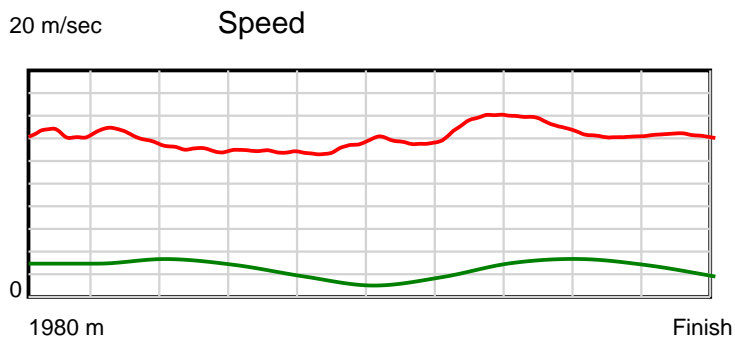

Race Results

September 19, 2025, Race 8, WOODLANDS STUD 2YO SIRES STAKES SERIES (HEAT 2) MOB PACE, Distance 1980m, Addington - Survey 1980m

Result	TAB no.	Horse (Barrier)	1980 to	1800m to	1600m to	1400m to	1200m to	1000m to	800m to	600m to	400m to	200m to	Total or	Margin
2nd	3	Zeus Lightning (2)	1800m	1600m	1400m	1200m	1000m	800m	600m	400m	200m	WP	Average	
		Position in running (margin)	-	7(7.1)	6(6.9)	7(7.2)	7(7.6)	7(6.6)	7(6.3)	2(1.8)	2(2.2)	2(3.0)		0.80
		Sectional time (s)	12.84	14.39	15.56	15.55	15.45	15.07	12.77	13.31	14.00	14.07		
		Cumulative time (s)	143.01	130.17	115.78	100.22	84.67	69.22	54.15	41.38	28.07	14.07	2:23.01	
		Speed (m/s)	14.02	13.90	12.85	12.86	12.94	13.27	15.66	15.03	14.29	14.21	13.84	
		Stride length (m)	6.30	6.57	6.34	6.37	6.31	6.39	6.75	6.84	6.57	6.43	6.48	
		Stride duration (s)	0.443	0.473	0.493	0.495	0.488	0.481	0.431	0.455	0.460	0.453	0.468	
		Stride efficiency (%)	61.98	67.47	62.81	63.35	62.25	63.80	71.27	73.14	67.36	64.70	65.70	
		Stride count	28.58	30.44	31.55	31.41	31.69	31.30	29.61	29.23	30.46	31.08	305.35	

Note: Horizontal distance axis grid lines are 200m furlongs.

Disclaimer.

HRNZ and NZMTC and Thoroughbred Ratings Pty Ltd accepts no responsibility for the completeness or accuracy of any of the information contained herein, and makes no representations about its suitability for any particular purpose. Users should make their own judgements about those matters and/or seek independent advice. You assume all risks associated with use of the data provided on this page.