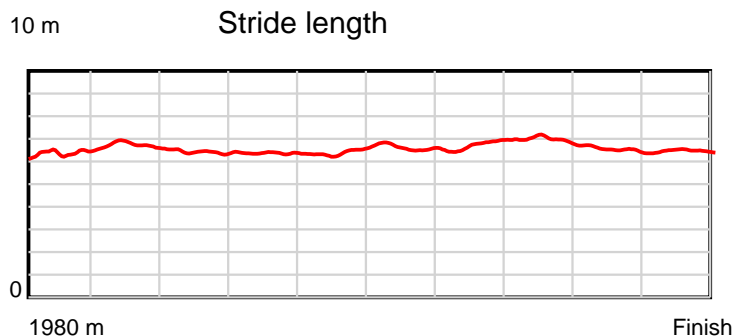

Race Results

September 19, 2025, Race 8, WOODLANDS STUD 2YO SIRES STAKES SERIES (HEAT 2) MOB PACE, Distance 1980m, Addington - Survey 1980m

Result	TAB no.	Horse (Barrier)	1980 to	1800m to	1600m to	1400m to	1200m to	1000m to	800m to	600m to	400m to	200m to	Total or	Margin
2nd	3	Zeus Lightning (2)	1800m	1600m	1400m	1200m	1000m	800m	600m	400m	200m	WP	Average	
		Position in running (margin)	-	7(7.1)	6(6.9)	7(7.2)	7(7.6)	7(6.6)	7(6.3)	2(1.8)	2(2.2)	2(3.0)		0.80
		Sectional time (s)	12.84	14.39	15.56	15.55	15.45	15.07	12.77	13.31	14.00	14.07		
		Cumulative time (s)	143.01	130.17	115.78	100.22	84.67	69.22	54.15	41.38	28.07	14.07	2:23.01	
		Speed (m/s)	14.02	13.90	12.85	12.86	12.94	13.27	15.66	15.03	14.29	14.21	13.84	
		Stride length (m)	6.30	6.57	6.34	6.37	6.31	6.39	6.75	6.84	6.57	6.43	6.48	
		Stride duration (s)	0.443	0.473	0.493	0.495	0.488	0.481	0.431	0.455	0.460	0.453	0.468	
		Stride efficiency (%)	61.98	67.47	62.81	63.35	62.25	63.80	71.27	73.14	67.36	64.70	65.70	
		Stride count	28.58	30.44	31.55	31.41	31.69	31.30	29.61	29.23	30.46	31.08	305.35	

Note: Horizontal distance axis grid lines are 200m furlongs.

Disclaimer.

HRNZ and NZMTC and Thoroughbred Ratings Pty Ltd accepts no responsibility for the completeness or accuracy of any of the information contained herein, and makes no representations about its suitability for any particular purpose. Users should make their own judgements about those matters and/or seek independent advice. You assume all risks associated with use of the data provided on this page.