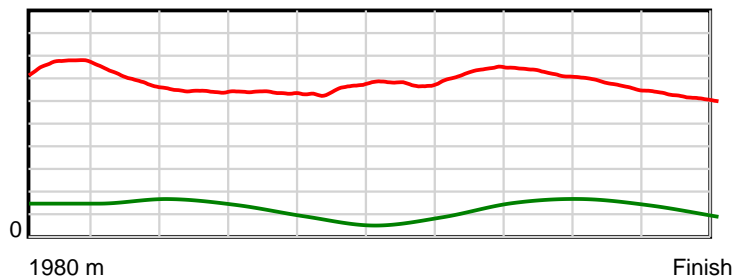

10 m Stride length

0.6 s Stride duration

20 m/sec Speed

100 % Stride efficiency

Note: Horizontal distance axis grid lines are 200m furlongs.

Disclaimer.

HRNZ and NZMTC and Thoroughbred Ratings Pty Ltd accepts no responsibility for the completeness or accuracy of any of the information contained herein, and makes no representations about its suitability for any particular purpose. Users should make their own judgements about those matters and/or seek independent advice. You assume all risks associated with use of the data provided on this page.