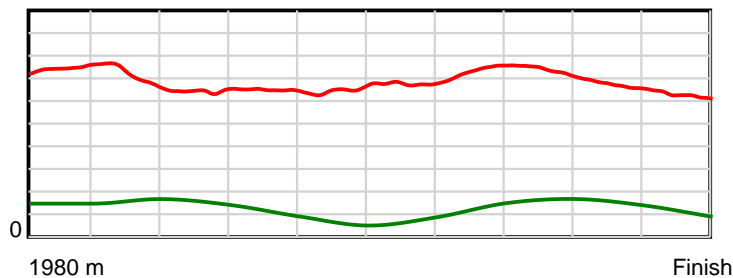

10 m Stride length

0.6 s Stride duration

20 m/sec Speed

100 % Stride efficiency

Note: Horizontal distance axis grid lines are 200m furlongs.

Disclaimer.

HRNZ and NZMTC and Thoroughbred Ratings Pty Ltd accepts no responsibility for the completeness or accuracy of any of the information contained herein, and makes no representations about its suitability for any particular purpose. Users should make their own judgements about those matters and/or seek independent advice. You assume all risks associated with use of the data provided on this page.