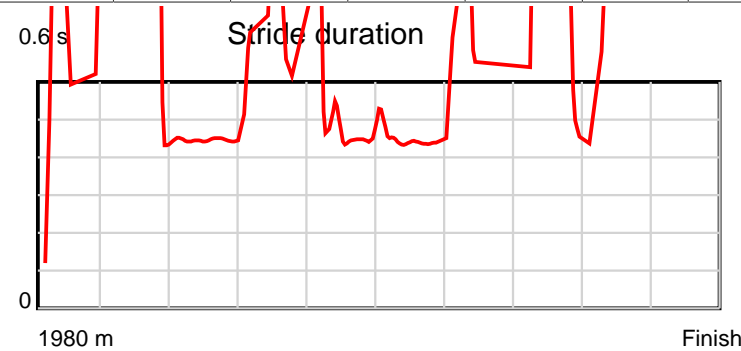

Race Results

September 19, 2025, Race 8, WOODLANDS STUD 2YO SIRES STAKES SERIES (HEAT 2) MOB PACE, Distance 1980m, Addington - Survey 1980m

Result	TAB no.	Horse (Barrier)	1980 to	1800m to	1600m to	1400m to	1200m to	1000m to	800m to	600m to	400m to	200m to	Total or	Margin
5th	7	Nikolia Ray (6)	1800m	1600m	1400m	1200m	1000m	800m	600m	400m	200m	WP	Average	
		Position in running (margin)	-	6(6.8)	7(7.1)	6(6.1)	6(6.2)	6(6.1)	6(5.5)	7(5.6)	7(10.1)	7(14.2)		19.40
		Sectional time (s)	12.90	14.48	15.33	15.49	15.60	15.02	13.55	13.98	14.55	15.61		
		Cumulative time (s)	146.51	133.61	119.13	103.80	88.31	72.71	57.69	44.14	30.16	15.61	2:26.51	
		Speed (m/s)	13.95	13.81	13.05	12.91	12.82	13.32	14.76	14.31	13.75	12.81	13.51	
		Stride length (m)	12.75	10.66	5.85	9.32	6.14	5.90	7.01	8.03	12.44	40.75	8.63	
		Stride duration (s)	0.892	0.771	0.449	0.722	0.479	0.443	0.475	0.561	0.905	3.180	0.639	
		Stride efficiency (%)	254.21	177.50	53.48	135.72	58.86	54.33	76.89	100.79	241.74	2594.99	116.37	
		Stride count	14.11	18.77	34.19	21.46	32.59	33.92	28.51	24.90	16.08	4.91	229.44	

Note: Horizontal distance axis grid lines are 200m furlongs.

Disclaimer.

HRNZ and NZMTC and Thoroughbred Ratings Pty Ltd accepts no responsibility for the completeness or accuracy of any of the information contained herein, and makes no representations about its suitability for any particular purpose. Users should make their own judgements about those matters and/or seek independent advice. You assume all risks associated with use of the data provided on this page.