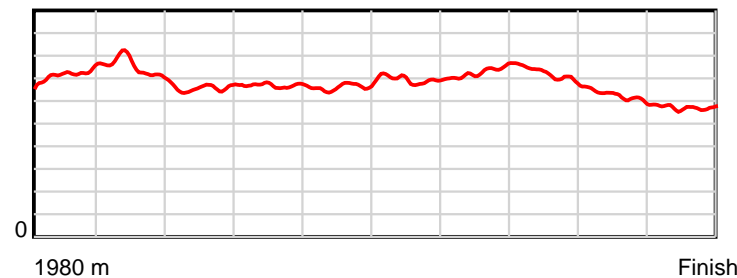

10 m Stride length

0.6 s Stride duration

20 m/sec Speed

100 % Stride efficiency

Note: Horizontal distance axis grid lines are 200m furlongs.

Disclaimer.

HRNZ and NZMTC and Thoroughbred Ratings Pty Ltd accepts no responsibility for the completeness or accuracy of any of the information contained herein, and makes no representations about its suitability for any particular purpose. Users should make their own judgements about those matters and/or seek independent advice. You assume all risks associated with use of the data provided on this page.