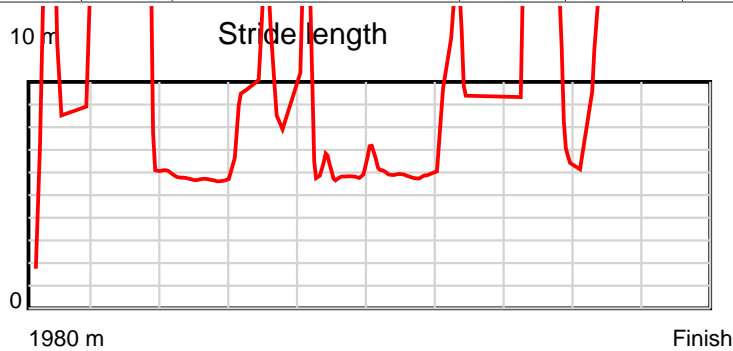

Race Results

September 19, 2025, Race 8, WOODLANDS STUD 2YO SIRES STAKES SERIES (HEAT 2) MOB PACE, Distance 1980m, Addington - Survey 1980m

Result	TAB no.	Horse (Barrier)	1980 to	1800m to	1600m to	1400m to	1200m to	1000m to	800m to	600m to	400m to	200m to	Total or	Margin
5th	7	Nikolia Ray (6)	1800m	1600m	1400m	1200m	1000m	800m	600m	400m	200m	WP	Average	
		Position in running (margin)	-	6(6.8)	7(7.1)	6(6.1)	6(6.2)	6(6.1)	6(5.5)	7(5.6)	7(10.1)	7(14.2)		19.40
		Sectional time (s)	12.90	14.48	15.33	15.49	15.60	15.02	13.55	13.98	14.55	15.61		
		Cumulative time (s)	146.51	133.61	119.13	103.80	88.31	72.71	57.69	44.14	30.16	15.61	2:26.51	
		Speed (m/s)	13.95	13.81	13.05	12.91	12.82	13.32	14.76	14.31	13.75	12.81	13.51	
		Stride length (m)	12.75	10.66	5.85	9.32	6.14	5.90	7.01	8.03	12.44	40.75	8.63	
		Stride duration (s)	0.892	0.771	0.449	0.722	0.479	0.443	0.475	0.561	0.905	3.180	0.639	
		Stride efficiency (%)	254.21	177.50	53.48	135.72	58.86	54.33	76.89	100.79	241.74	2594.99	116.37	
		Stride count	14.11	18.77	34.19	21.46	32.59	33.92	28.51	24.90	16.08	4.91	229.44	

Note: Horizontal distance axis grid lines are 200m furlongs.

Disclaimer.

HRNZ and NZMTC and Thoroughbred Ratings Pty Ltd accepts no responsibility for the completeness or accuracy of any of the information contained herein, and makes no representations about its suitability for any particular purpose. Users should make their own judgements about those matters and/or seek independent advice. You assume all risks associated with use of the data provided on this page.