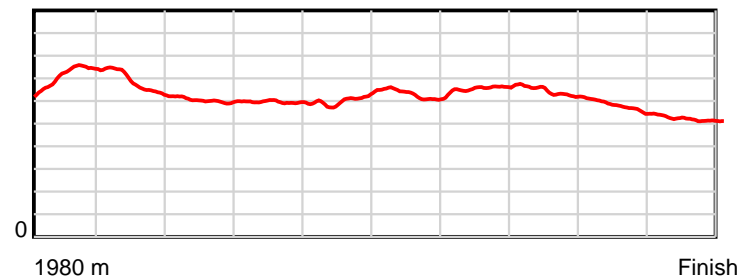

10 m Stride length

0.6 s Stride duration

20 m/sec Speed

100 % Stride efficiency

Note: Horizontal distance axis grid lines are 200m furlongs.

Disclaimer.

HRNZ and NZMTC and Thoroughbred Ratings Pty Ltd accepts no responsibility for the completeness or accuracy of any of the information contained herein, and makes no representations about its suitability for any particular purpose. Users should make their own judgements about those matters and/or seek independent advice. You assume all risks associated with use of the data provided on this page.

10 m Stride length

1980 m Finish

0.6 s Stride duration

1980 m Finish

20 m/sec Speed

1980 m Finish

100 % Stride efficiency

1980 m Finish