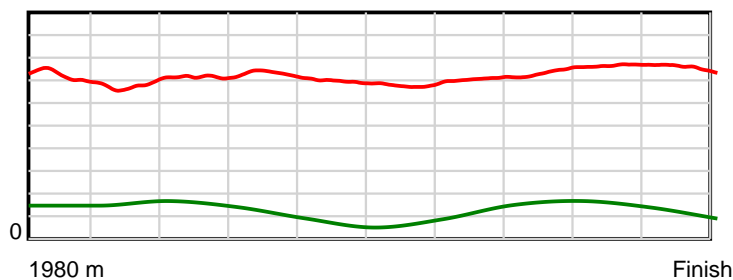

10 m Stride length

0.6 s Stride duration

20 m/sec Speed

100 % Stride efficiency

Note: Horizontal distance axis grid lines are 200m furlongs.

Disclaimer.

HRNZ and NZMTC and Thoroughbred Ratings Pty Ltd accepts no responsibility for the completeness or accuracy of any of the information contained herein, and makes no representations about its suitability for any particular purpose. Users should make their own judgements about those matters and/or seek independent advice. You assume all risks associated with use of the data provided on this page.