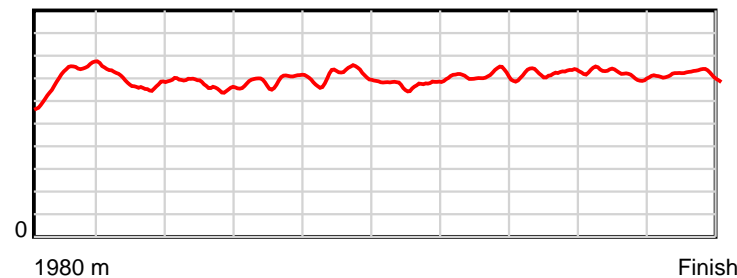

10 m Stride length

0.6 s Stride duration

20 m/sec Speed

100 % Stride efficiency

Note: Horizontal distance axis grid lines are 200m furlongs.

Disclaimer.

HRNZ and NZMTC and Thoroughbred Ratings Pty Ltd accepts no responsibility for the completeness or accuracy of any of the information contained herein, and makes no representations about its suitability for any particular purpose. Users should make their own judgements about those matters and/or seek independent advice. You assume all risks associated with use of the data provided on this page.