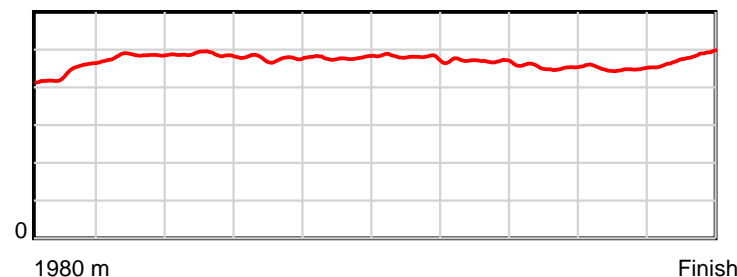

10 m Stride length

0.6 s Stride duration

20 m/sec Speed

100 % Stride efficiency

Note: Horizontal distance axis grid lines are 200m furlongs.

Disclaimer.

HRNZ and NZMTC and Thoroughbred Ratings Pty Ltd accepts no responsibility for the completeness or accuracy of any of the information contained herein, and makes no representations about its suitability for any particular purpose. Users should make their own judgements about those matters and/or seek independent advice. You assume all risks associated with use of the data provided on this page.