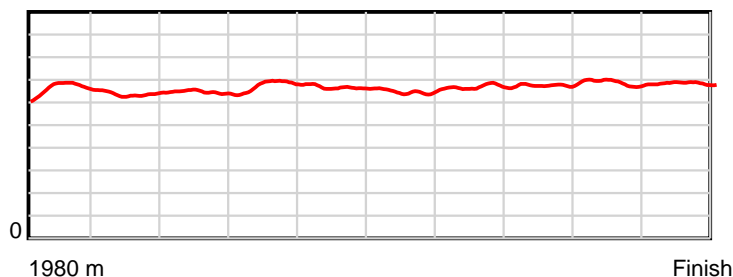

Race Results

September 26, 2025, Race 6, WAI EYRE FARM 'LAZARUS 3YO STAKES' (MOBILE PACE), Distance 1980m, Addington - Survey 1980m

Result	TAB no.	Horse (Barrier)	1980 to	1800m to	1600m to	1400m to	1200m to	1000m to	800m to	600m to	400m to	200m to	Total or	Margin
3rd	3	Bettors Anvil (3)	1800m	1600m	1400m	1200m	1000m	800m	600m	400m	200m	WP	Average	
		Position in running (margin)	-	4(3.6)	5(7.3)	7(8.0)	6(5.1)	5(5.2)	4(3.3)	3(2.5)	4(1.8)	4(1.1)		1.40
		Sectional time (s)	12.05	15.13	15.04	13.81	14.72	14.85	14.16	13.89	13.22	13.05		
		Cumulative time (s)	139.92	127.87	112.74	97.70	83.89	69.17	54.32	40.16	26.27	13.05	2:19.92	
		Speed (m/s)	14.93	13.22	13.30	14.48	13.59	13.47	14.12	14.40	15.13	15.33	14.15	
		Stride length (m)	6.63	6.30	6.43	6.80	6.54	6.49	6.72	6.64	6.72	6.80	6.60	
		Stride duration (s)	0.447	0.477	0.483	0.470	0.481	0.482	0.476	0.461	0.444	0.444	0.467	
		Stride efficiency (%)	68.73	62.04	64.56	72.31	66.84	65.77	70.67	68.96	70.50	72.29	68.14	
		Stride count	27.14	31.74	31.12	29.40	30.58	30.83	29.74	30.11	29.78	29.40	299.84	

10 m Stride length