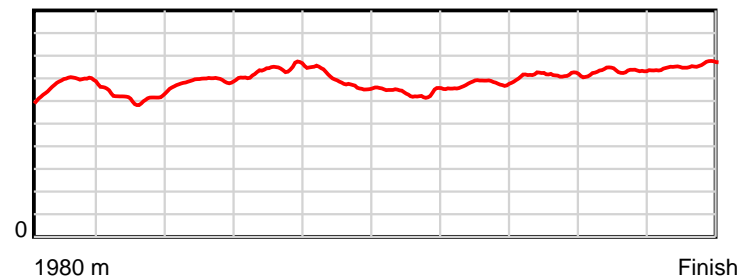

10 m Stride length

0.6 s Stride duration

20 m/sec Speed

100 % Stride efficiency

Note: Horizontal distance axis grid lines are 200m furlongs.

Disclaimer.

HRNZ and NZMTC and Thoroughbred Ratings Pty Ltd accepts no responsibility for the completeness or accuracy of any of the information contained herein, and makes no representations about its suitability for any particular purpose. Users should make their own judgements about those matters and/or seek independent advice. You assume all risks associated with use of the data provided on this page.