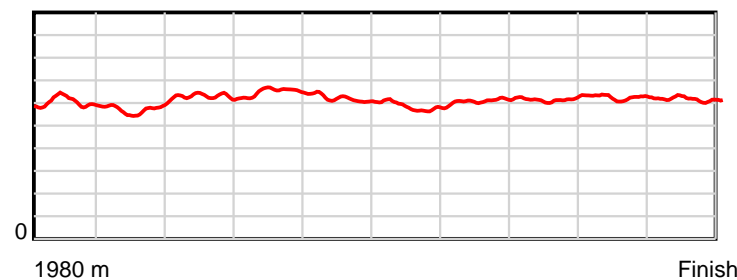

10 m Stride length

0.6 s Stride duration

20 m/sec Speed

100 % Stride efficiency

Note: Horizontal distance axis grid lines are 200m furlongs.

Disclaimer.

HRNZ and NZMTC and Thoroughbred Ratings Pty Ltd accepts no responsibility for the completeness or accuracy of any of the information contained herein, and makes no representations about its suitability for any particular purpose. Users should make their own judgements about those matters and/or seek independent advice. You assume all risks associated with use of the data provided on this page.