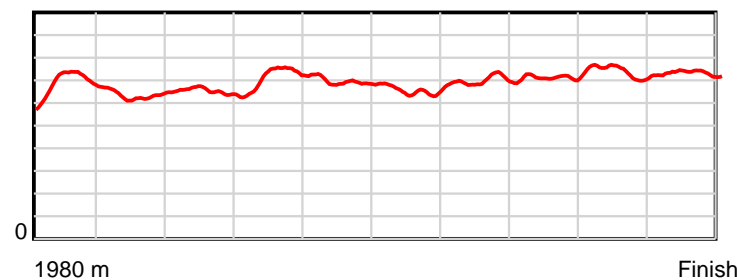

10 m Stride length

0.6 s Stride duration

20 m/sec Speed

100 % Stride efficiency

Note: Horizontal distance axis grid lines are 200m furlongs.

Disclaimer.

HRNZ and NZMTC and Thoroughbred Ratings Pty Ltd accepts no responsibility for the completeness or accuracy of any of the information contained herein, and makes no representations about its suitability for any particular purpose. Users should make their own judgements about those matters and/or seek independent advice. You assume all risks associated with use of the data provided on this page.