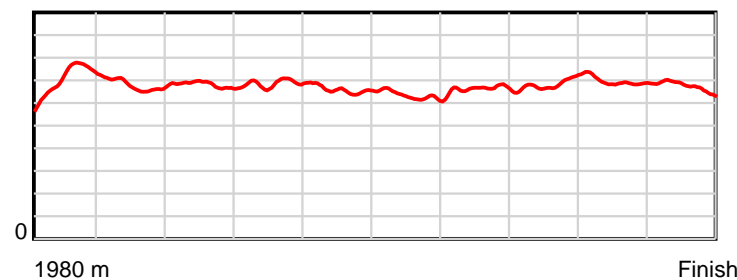

10 m Stride length

0.6 s Stride duration

20 m/sec Speed

100 % Stride efficiency

Note: Horizontal distance axis grid lines are 200m furlongs.

Disclaimer.

HRNZ and NZMTC and Thoroughbred Ratings Pty Ltd accepts no responsibility for the completeness or accuracy of any of the information contained herein, and makes no representations about its suitability for any particular purpose. Users should make their own judgements about those matters and/or seek independent advice. You assume all risks associated with use of the data provided on this page.