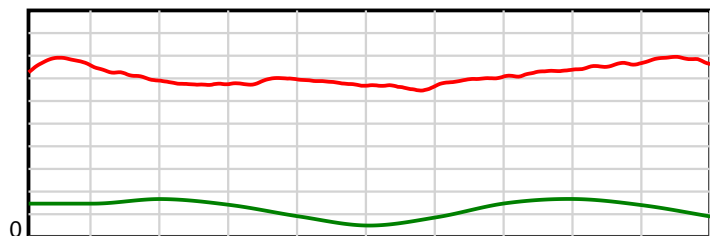

10 m Stride length

1980 m Finish

0.6 s Stride duration

1980 m Finish

20 m/sec Speed

1980 m Finish

100 % Stride efficiency

1980 m Finish