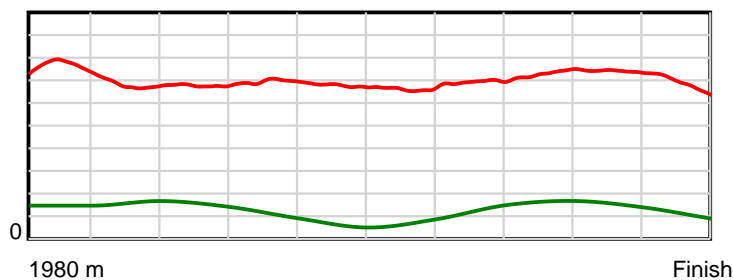

10 m Stride length

0.6 s Stride duration

20 m/sec Speed

100 % Stride efficiency

Note: Horizontal distance axis grid lines are 200m furlongs.

Disclaimer.

HRNZ and NZMTC and Thoroughbred Ratings Pty Ltd accepts no responsibility for the completeness or accuracy of any of the information contained herein, and makes no representations about its suitability for any particular purpose. Users should make their own judgements about those matters and/or seek independent advice. You assume all risks associated with use of the data provided on this page.