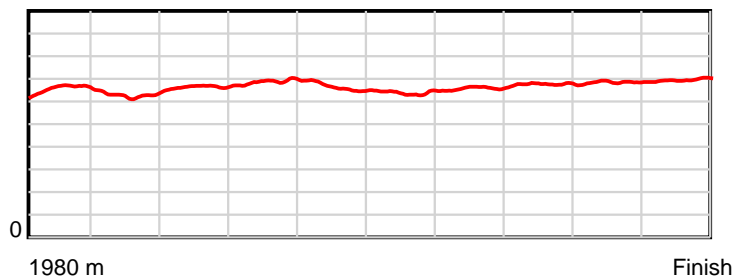

Race Results

September 26, 2025, Race 6, WAI EYRE FARM 'LAZARUS 3YO STAKES' (MOBILE PACE), Distance 1980m, Addington - Survey 1980m

Result	TAB no.	Horse (Barrier)	1980 to	1800m to	1600m to	1400m to	1200m to	1000m to	800m to	600m to	400m to	200m to	Total or	Margin
2nd	4	Got The Chocol... (4)	1800m	1600m	1400m	1200m	1000m	800m	600m	400m	200m	WP	Average	
		Position in running (margin)	-	6(4.5)	6(8.8)	4(4.9)	1(0.0)	1(0.0)	1(0.0)	1(0.0)	1(0.0)	1(0.0)		0.20
		Sectional time (s)	12.13	15.24	14.26	13.48	14.71	15.15	14.30	14.00	13.34	13.10		
		Cumulative time (s)	139.71	127.58	112.34	98.08	84.60	69.89	54.74	40.44	26.44	13.10	2:19.71	
		Speed (m/s)	14.84	13.12	14.03	14.84	13.60	13.20	13.99	14.29	14.99	15.27	14.17	
		Stride length (m)	6.54	6.10	6.51	6.87	6.55	6.40	6.60	6.60	6.78	6.94	6.58	
		Stride duration (s)	0.443	0.465	0.464	0.463	0.482	0.485	0.472	0.462	0.452	0.455	0.465	
		Stride efficiency (%)	66.93	58.17	66.22	73.69	67.08	64.10	67.98	68.11	71.87	75.37	67.72	
		Stride count	27.50	32.78	30.72	29.12	30.52	31.23	30.32	30.29	29.49	28.80	300.77	

10 m Stride length