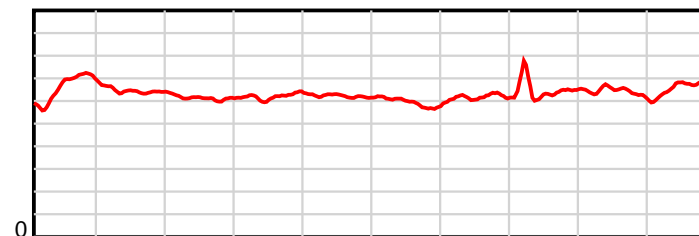

10 m Stride length

1980 m Finish

0.6 s Stride duration

1980 m Finish

20 m/sec Speed

1980 m Finish

100 % Stride efficiency

1980 m Finish