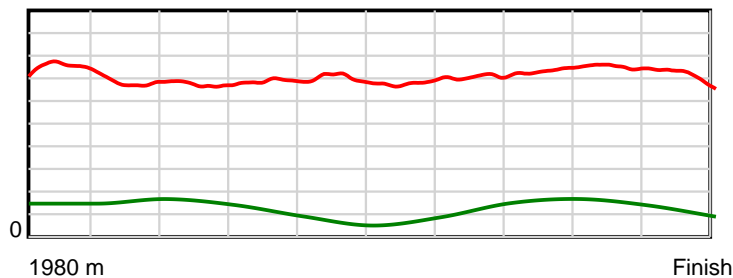

10 m Stride length

0.6 s Stride duration

20 m/sec Speed

100 % Stride efficiency

Note: Horizontal distance axis grid lines are 200m furlongs.

Disclaimer.

HRNZ and NZMTC and Thoroughbred Ratings Pty Ltd accepts no responsibility for the completeness or accuracy of any of the information contained herein, and makes no representations about its suitability for any particular purpose. Users should make their own judgements about those matters and/or seek independent advice. You assume all risks associated with use of the data provided on this page.