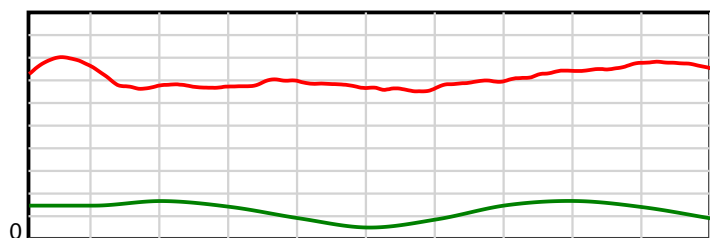

10 m Stride length

1980 m Finish

0.6 s Stride duration

1980 m Finish

20 m/sec Speed

1980 m Finish

100 % Stride efficiency

1980 m Finish