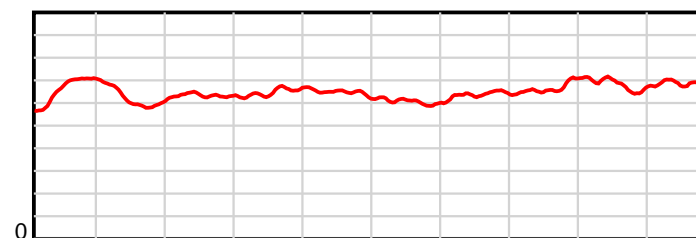

10 m Stride length

1980 m Finish

0.6 s Stride duration

1980 m Finish

20 m/sec Speed

1980 m Finish

100 % Stride efficiency

1980 m Finish