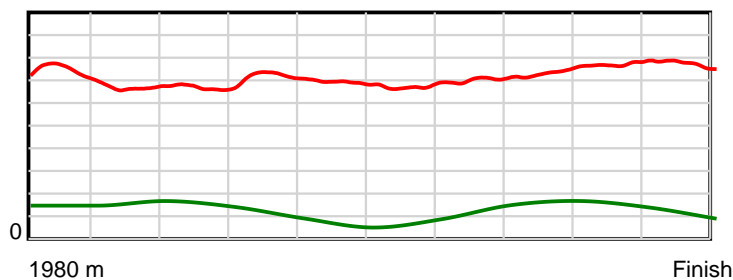

10 m Stride length

0.6 s Stride duration

20 m/sec Speed

100 % Stride efficiency

Note: Horizontal distance axis grid lines are 200m furlongs.

Disclaimer.

HRNZ and NZMTC and Thoroughbred Ratings Pty Ltd accepts no responsibility for the completeness or accuracy of any of the information contained herein, and makes no representations about its suitability for any particular purpose. Users should make their own judgements about those matters and/or seek independent advice. You assume all risks associated with use of the data provided on this page.