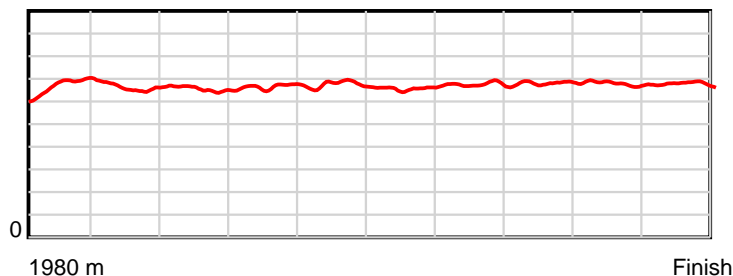

Race Results

September 26, 2025, Race 6, WAI EYRE FARM 'LAZARUS 3YO STAKES' (MOBILE PACE), Distance 1980m, Addington - Survey 1980m

Result	TAB no.	Horse (Barrier)	1980 to	1800m to	1600m to	1400m to	1200m to	1000m to	800m to	600m to	400m to	200m to	Total or	Margin
6th	1	Spirit Downund... (1)	1800m	1600m	1400m	1200m	1000m	800m	600m	400m	200m	WP	Average	
		Position in running (margin)	-	5(3.7)	4(5.7)	5(5.9)	7(6.9)	7(6.9)	6(5.1)	6(4.3)	6(4.1)	6(6.3)		12.40
		Sectional time (s)	12.23	14.83	14.97	14.45	14.70	14.86	14.16	13.97	13.70	14.15		
		Cumulative time (s)	142.02	129.79	114.96	99.99	85.54	70.84	55.98	41.82	27.85	14.15	2:22.02	
		Speed (m/s)	14.71	13.49	13.36	13.84	13.61	13.46	14.12	14.32	14.60	14.13	13.94	
		Stride length (m)	6.65	6.54	6.50	6.71	6.54	6.51	6.75	6.63	6.61	6.78	6.62	
		Stride duration (s)	0.447	0.485	0.486	0.485	0.481	0.483	0.478	0.463	0.452	0.480	0.475	
		Stride efficiency (%)	69.02	66.86	66.03	70.31	66.84	66.16	71.11	68.63	68.19	71.84	68.44	
		Stride count	27.08	30.58	30.77	29.82	30.58	30.74	29.65	30.18	30.28	29.50	299.18	

10 m Stride length