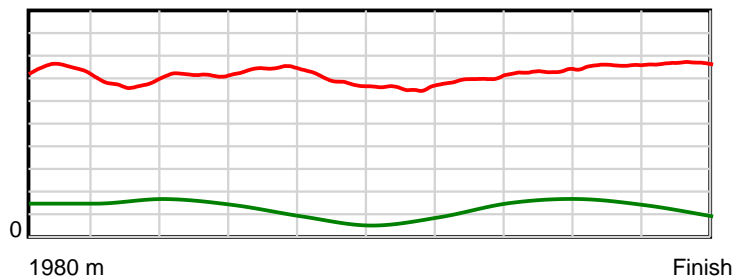

20 m/sec Speed