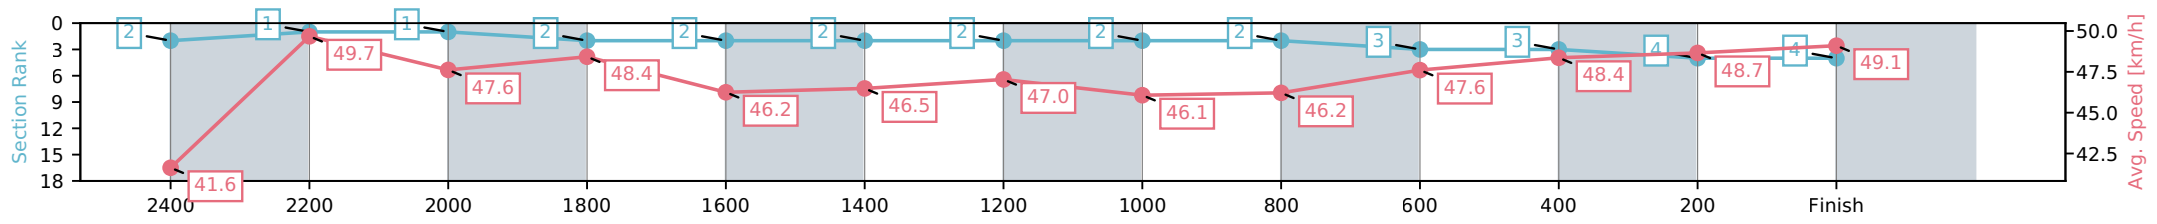

Horse/Jockey Name	Master Class/K A Butt
Finish Rank	4
Fastest Section Time (Section)	0:14.44 (200-0)
Top Speed [km/h] (Section)	52.5 (2400-2200)
Race State	Finished

NZ Metropolitan Trotting Club Inc Harness
 Race 7: ALDEBARAN ZEUS STANDING & ALDEBARAN PARK
 HCP TROT - 2600m

14 November 2025 - 5:31PM

Weather: Raining

Section	L2600	L2400	L2200	L2000	L1800	L1600	L1400	L1200	L1000	L800	L600	L400	L200
Section Times	3:19.02 (0:16.81)	3:02.21 [1] (0:14.67)	2:47.54 [1] (0:15.18)	2:32.36 [2] (0:14.87)	2:17.49 [2] (0:15.69)	2:01.80 [2] (0:15.58)	1:46.22 [2] (0:15.31)	1:30.91 [2] (0:15.75)	1:15.16 [2] (0:15.68)	0:59.48 [3] (0:15.13)	0:44.35 [3] (0:15.00)	0:29.35 [4] (0:14.91)	0:14.44 [4] (0:14.44)
Average Speed [km/h]	41.6	49.7	47.6	48.4	46.2	46.5	47.0	46.1	46.2	47.6	48.4	48.7	49.1
Top Speed [km/h]	51.9	52.5	48.8	49.2	47.4	47.4	47.4	47.0	47.2	48.4	48.9	50.2	50.7
Avg. Dist. to Rail [m]	8.8	2.0	0.8	1.2	1.2	1.0	2.7	1.0	0.9	1.1	1.3	0.9	1.4