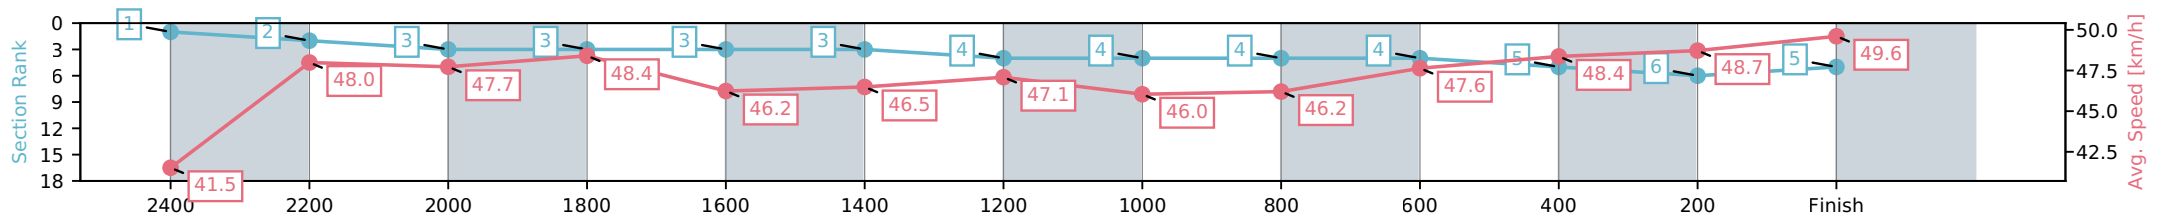

14 November 2025 - 5:31PM

Weather: Raining

Section	L2600	L2400	L2200	L2000	L1800	L1600	L1400	L1200	L1000	L800	L600	L400	L200
Section Times	3:19.02 (0:16.81)	3:02.21 [1] (0:14.67)	2:47.54 [1] (0:15.18)	2:32.36 [2] (0:14.87)	2:17.49 [2] (0:15.69)	2:01.80 [2] (0:15.58)	1:46.22 [2] (0:15.31)	1:30.91 [2] (0:15.75)	1:15.16 [2] (0:15.68)	0:59.48 [3] (0:15.13)	0:44.35 [3] (0:15.00)	0:29.35 [4] (0:14.91)	0:14.44 [4] (0:14.44)
Average Speed [km/h]	41.6	49.7	47.6	48.4	46.2	46.5	47.0	46.1	46.2	47.6	48.4	48.7	49.1
Top Speed [km/h]	51.9	52.5	48.8	49.2	47.4	47.4	47.4	47.0	47.2	48.4	48.9	50.2	50.7
Avg. Dist. to Rail [m]	8.8	2.0	0.8	1.2	1.2	1.0	2.7	1.0	0.9	1.1	1.3	0.9	1.4

[] Ranking at each section and finish
 -:-:- No data available at this section
 NA No data available

Horse/Jockey Name	Vertigo/L D McCormick
Finish Rank	5
Fastest Section Time (Section)	0:14.31 (200-0)
Top Speed [km/h] (Section)	50.7 (200-0)
Race State	Finished

NZ Metropolitan Trotting Club Inc Harness
Race 7: ALDEBARAN ZEUS STANDING & ALDEBARAN PARK
HCP TROT - 2600m

14 November 2025 - 5:31PM

Weather: Raining

Section	L2600	L2400	L2200	L2000	L1800	L1600	L1400	L1200	L1000	L800	L600	L400	L200
Section Times	3:19.18 (0:16.69)	3:02.49 [2] (0:15.12)	2:47.37 [3] (0:15.16)	2:32.21 [3] (0:14.87)	2:17.34 [3] (0:15.70)	2:01.64 [3] (0:15.58)	1:46.06 [4] (0:15.29)	1:30.77 [4] (0:15.75)	1:15.02 [4] (0:15.68)	0:59.34 [4] (0:15.12)	0:44.22 [5] (0:15.02)	0:29.20 [6] (0:14.89)	0:14.31 [5] (0:14.31)
Average Speed [km/h]	41.5	48.0	47.7	48.4	46.2	46.5	47.1	46.0	46.2	47.6	48.4	48.7	49.6
Top Speed [km/h]	49.7	49.4	49.0	49.2	47.7	47.7	47.7	47.2	47.3	48.6	48.9	50.4	50.7
Avg. Dist. to Rail [m]	8.8	1.3	0.8	1.4	1.2	1.0	2.8	0.9	0.9	1.3	1.4	1.2	3.2