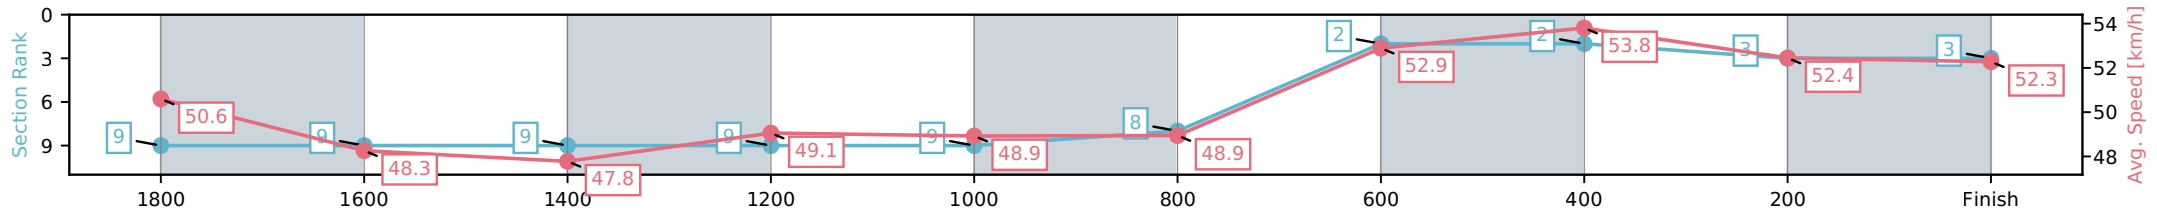

Horse/Jockey Name	Bazooka/S J Ottley
Finish Rank	4
Fastest Section Time (Section)	0:13.45 (800-600)
Top Speed [km/h] (Section)	54.4 (600-400)
Race State	Finished

NZ Metropolitan Trotting Club Inc Harness
Race 9: TOUCHDOWN RENTALS 'YOUR LOCAL KIWI CAR RENTAL' MOBILE PACE - 1980m

23 January 2026 - 8:55PM

Weather: Fine

Section	L1980	L1800	L1600	L1400	L1200	L1000	L800	L600	L400	L200
Section Times	2:25.25 (0:12.84)	2:12.41 [9] (0:15.99)	1:56.41 [9] (0:15.51)	1:40.91 [9] (0:14.71)	1:26.19 [9] (0:15.32)	1:10.87 [8] (0:15.15)	0:55.72 [2] (0:13.45)	0:42.27 [2] (0:14.07)	0:28.19 [3] (0:14.18)	0:14.01 [3] (0:14.01)
Average Speed [km/h]	50.6	48.3	47.8	49.1	48.9	48.9	52.9	53.8	52.4	52.3
Top Speed [km/h]	51.1	50.2	48.4	49.9	49.8	49.5	54.4	54.4	52.8	52.7
Avg. Dist. to Rail [m]	11.9	5.6	3.1	5.3	3.4	3.9	5.5	3.4	3.4	5.2

- [ ] Ranking at each section and finish
- -:-:- No data available at this section
- NA No data available