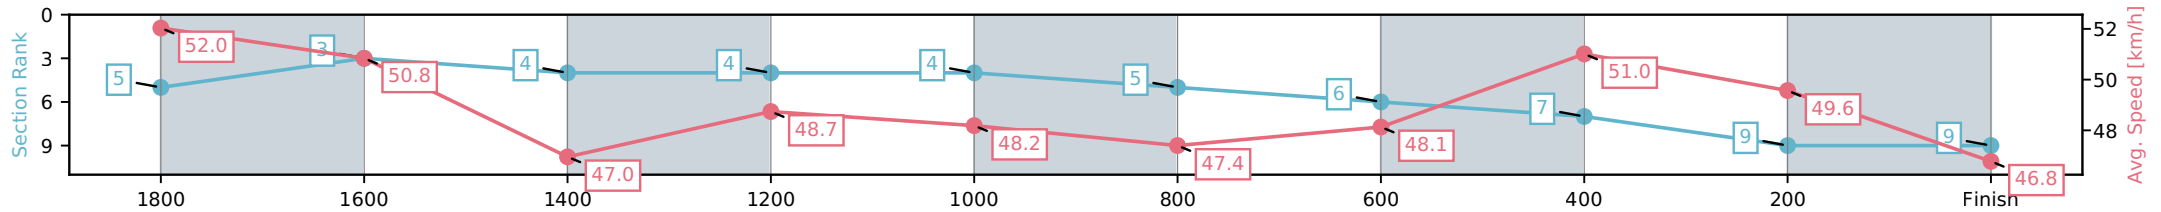

NZ Metropolitan Trotting Club Inc Harness
 Race 9: TOUCHDOWN RENTALS 'YOUR LOCAL KIWI CAR RENTAL' MOBILE PACE - 1980m

23 January 2026 - 8:55PM

Weather: Fine

Section	L1980	L1800	L1600	L1400	L1200	L1000	L800	L600	L400	L200
Section Times	2:27.44 (0:12.63)	2:14.81 [5] (0:15.06)	1:59.76 [6] (0:15.62)	1:44.14 [6] (0:14.76)	1:29.38 [6] (0:15.52)	1:13.86 [6] (0:15.74)	0:58.13 [8] (0:14.64)	0:43.49 [9] (0:14.49)	0:29.00 [8] (0:14.70)	0:14.30 [8] (0:14.30)
Average Speed [km/h]	50.9	50.3	47.1	48.7	48.3	47.4	48.1	51.0	50.1	51.2
Top Speed [km/h]	51.2	51.3	47.7	49.8	49.7	47.9	50.2	51.3	50.7	51.6
Avg. Dist. to Rail [m]	3.4	1.3	1.2	2.9	1.6	1.3	1.8	1.7	2.5	5.0

- [] Ranking at each section and finish
- :-:- No data available at this section
- NA No data available

Horse/Jockey Name	C C Arden/T M Williams
Finish Rank	9
Fastest Section Time (Section)	0:14.53 (600-400)
Top Speed [km/h] (Section)	52.7 (1800-1600)
Race State	Finished

NZ Metropolitan Trotting Club Inc Harness
 Race 9: TOUCHDOWN RENTALS 'YOUR LOCAL KIWI CAR RENTAL' MOBILE PACE - 1980m

23 January 2026 - 8:55PM

Weather: Fine

Section	L1980	L1800	L1600	L1400	L1200	L1000	L800	L600	L400	L200
Section Times	2:29.39 (0:12.27)	2:17.12 [3] (0:15.06)	2:02.06 [4] (0:15.61)	1:46.45 [4] (0:14.83)	1:31.62 [4] (0:15.50)	1:16.12 [5] (0:15.73)	1:00.39 [6] (0:14.63)	0:45.75 [7] (0:14.53)	0:31.23 [9] (0:15.03)	0:16.20 [9] (0:16.20)
Average Speed [km/h]	52.0	50.8	47.0	48.7	48.2	47.4	48.1	51.0	49.6	46.8
Top Speed [km/h]	52.6	52.7	47.8	49.5	49.1	47.8	50.3	51.4	50.6	48.7
Avg. Dist. to Rail [m]	1.8	1.2	1.3	3.0	1.6	1.3	1.7	1.8	1.5	3.8