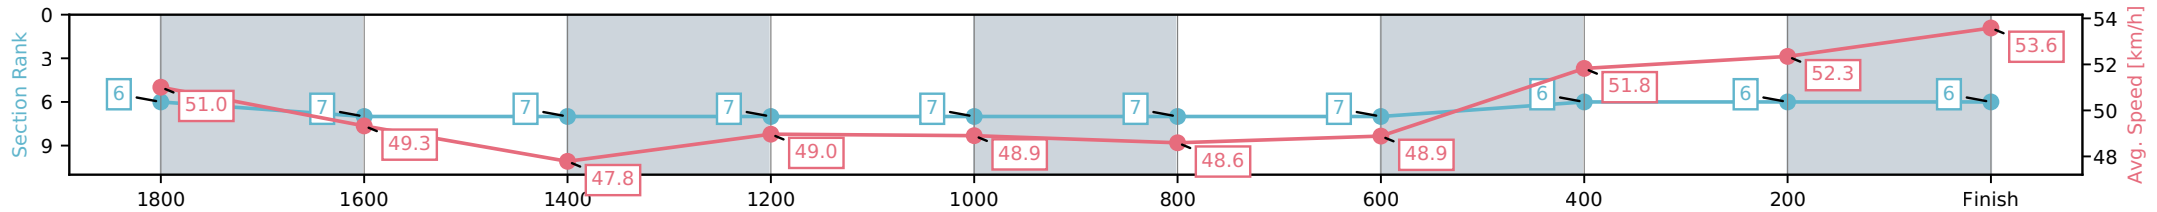

Horse/Jockey Name	Matai Harry/W J House
Finish Rank	6
Fastest Section Time (Section)	0:13.49 (200-0)
Top Speed [km/h] (Section)	54.3 (200-0)
Race State	Finished

NZ Metropolitan Trotting Club Inc Harness
Race 9: TOUCHDOWN RENTALS 'YOUR LOCAL KIWI CAR
RENTAL' MOBILE PACE - 1980m

23 January 2026 - 8:55PM

Weather: Fine

Section	L1980	L1800	L1600	L1400	L1200	L1000	L800	L600	L400	L200
Section Times	2:25.68 (0:12.60)	2:13.08 [7] (0:15.51)	1:57.57 [7] (0:15.51)	1:42.06 [7] (0:14.75)	1:27.31 [7] (0:15.37)	1:11.94 [7] (0:15.59)	0:56.35 [7] (0:14.46)	0:41.89 [6] (0:14.30)	0:27.59 [6] (0:14.10)	0:13.49 [6] (0:13.49)
Average Speed [km/h]	51.0	49.3	47.8	49.0	48.9	48.6	48.9	51.8	52.3	53.6
Top Speed [km/h]	51.4	51.2	48.1	49.7	49.7	49.1	50.7	52.4	52.5	54.3
Avg. Dist. to Rail [m]	6.4	3.1	3.0	5.0	3.2	3.2	4.0	3.5	2.1	4.2

- [ ] Ranking at each section and finish
- -:-:- No data available at this section
- NA No data available