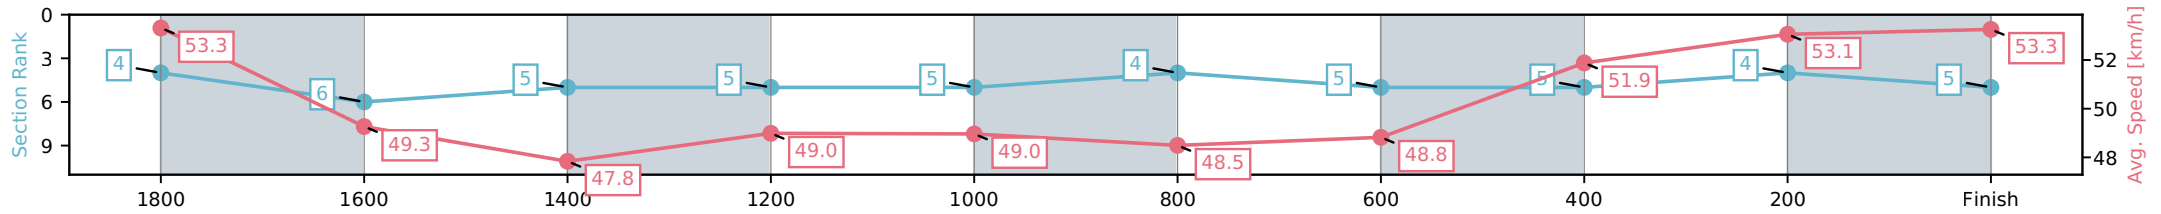

NZ Metropolitan Trotting Club Inc Harness
 Race 9: TOUCHDOWN RENTALS 'YOUR LOCAL KIWI CAR RENTAL' MOBILE PACE - 1980m

23 January 2026 - 8:55PM

Weather: Fine

Section	L1980	L1800	L1600	L1400	L1200	L1000	L800	L600	L400	L200
Section Times	2:25.31 (0:12.22)	2:13.09 [6] (0:15.54)	1:57.55 [5] (0:15.51)	1:42.04 [5] (0:14.75)	1:27.29 [5] (0:15.40)	1:11.88 [4] (0:15.55)	0:56.34 [5] (0:14.51)	0:41.83 [5] (0:14.22)	0:27.61 [4] (0:14.08)	0:13.53 [5] (0:13.53)
Average Speed [km/h]	53.3	49.3	47.8	49.0	49.0	48.5	48.8	51.9	53.1	53.3
Top Speed [km/h]	54.2	52.5	48.1	49.7	49.6	48.9	50.7	52.6	53.2	53.3
Avg. Dist. to Rail [m]	8.6	3.2	3.0	4.9	3.3	3.0	3.6	3.3	4.1	6.8