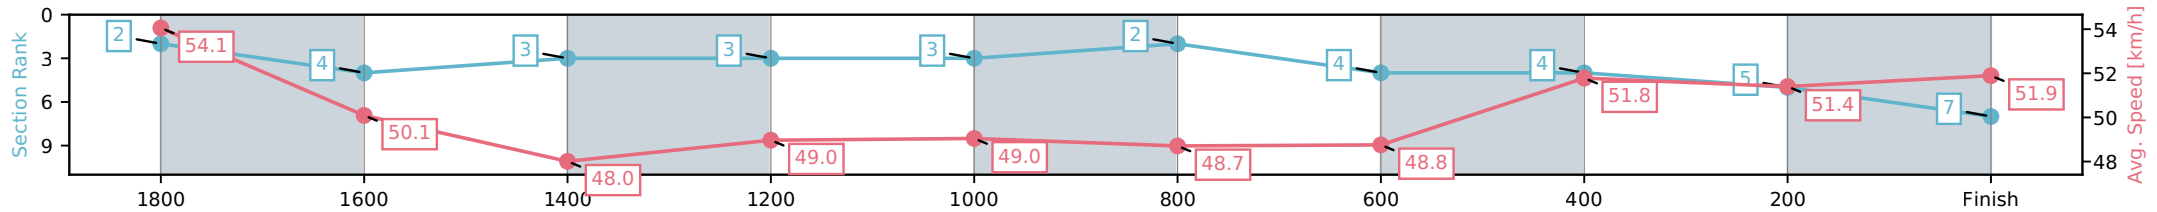

NZ Metropolitan Trotting Club Inc Harness
 Race 9: TOUCHDOWN RENTALS 'YOUR LOCAL KIWI CAR RENTAL' MOBILE PACE - 1980m

23 January 2026 - 8:55PM

Weather: Fine

Section	L1980	L1800	L1600	L1400	L1200	L1000	L800	L600	L400	L200
Section Times	2:25.89 (0:11.94)	2:13.95 [4] (0:15.49)	1:58.46 [3] (0:15.50)	1:42.95 [3] (0:14.77)	1:28.18 [3] (0:15.38)	1:12.79 [2] (0:15.54)	0:57.25 [4] (0:14.55)	0:42.70 [4] (0:14.35)	0:28.35 [5] (0:14.28)	0:14.07 [7] (0:14.07)
Average Speed [km/h]	54.1	50.1	48.0	49.0	49.0	48.7	48.8	51.8	51.4	51.9
Top Speed [km/h]	54.8	54.1	48.2	49.7	49.6	49.1	50.5	52.2	51.8	52.1
Avg. Dist. to Rail [m]	7.2	3.1	3.0	5.0	3.4	3.1	3.7	2.5	1.7	2.3