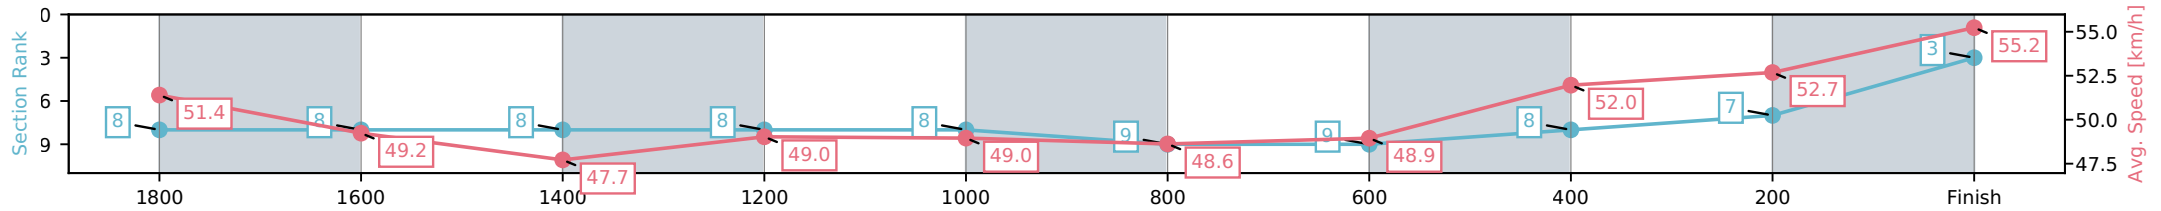

Horse/Jockey Name	Audacity/R E Cameron
Finish Rank	3
Fastest Section Time (Section)	0:12.87 (200-0)
Top Speed [km/h] (Section)	56.1 (200-0)
Race State	Finished

NZ Metropolitan Trotting Club Inc Harness
Race 9: TOUCHDOWN RENTALS 'YOUR LOCAL KIWI CAR RENTAL' MOBILE PACE - 1980m

23 January 2026 - 8:55PM

Weather: Fine

Section	L1980	L1800	L1600	L1400	L1200	L1000	L800	L600	L400	L200
Section Times	2:25.25 (0:12.79)	2:12.46 [8] (0:15.68)	1:56.78 [8] (0:15.53)	1:41.25 [8] (0:14.73)	1:26.52 [8] (0:15.35)	1:11.17 [9] (0:15.60)	0:55.57 [9] (0:14.45)	0:41.12 [8] (0:14.27)	0:26.84 [7] (0:13.97)	0:12.87 [3] (0:12.87)
Average Speed [km/h]	51.4	49.2	47.7	49.0	49.0	48.6	48.9	52.0	52.7	55.2
Top Speed [km/h]	51.7	51.4	48.3	49.7	49.6	49.3	50.8	52.4	53.5	56.1
Avg. Dist. to Rail [m]	8.6	4.5	3.1	5.2	3.4	3.3	4.1	3.5	3.7	9.1

- [ ] Ranking at each section and finish
- -:-:- No data available at this section
- NA No data available