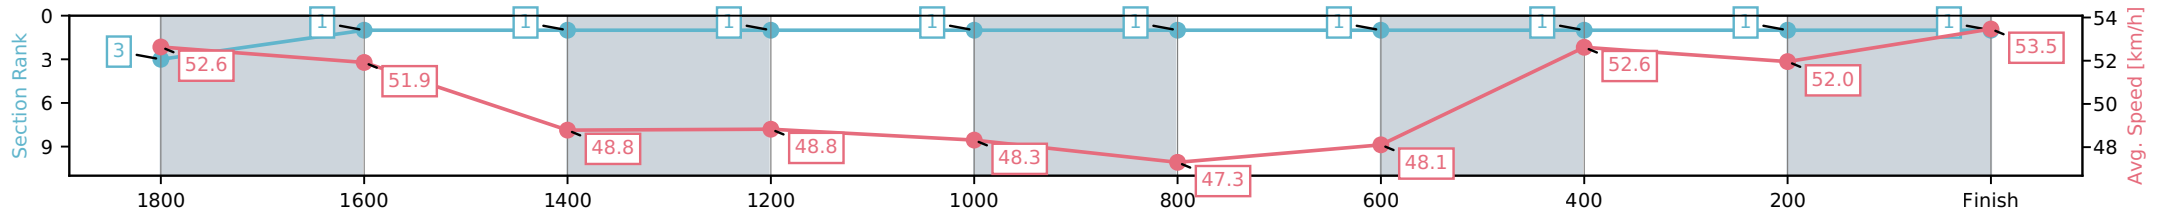

23 January 2026 - 8:55PM

Weather: Fine

Section	L1980	L1800	L1600	L1400	L1200	L1000	L800	L600	L400	L200
Section Times	2:24.44 (0:12.14)	2:12.30 [1] (0:14.74)	1:57.56 [1] (0:15.42)	1:42.15 [1] (0:14.82)	1:27.33 [1] (0:15.52)	1:11.81 [1] (0:15.73)	0:56.08 [1] (0:14.53)	0:41.55 [1] (0:13.98)	0:27.57 [1] (0:14.03)	0:13.54 [1] (0:13.54)
Average Speed [km/h]	52.6	51.9	48.8	48.8	48.3	47.3	48.1	52.6	52.0	53.5
Top Speed [km/h]	53.0	53.0	50.2	49.6	49.4	47.7	50.5	53.5	52.5	54.0
Avg. Dist. to Rail [m]	10.6	4.1	2.1	3.1	1.7	1.3	1.7	1.2	1.7	3.6