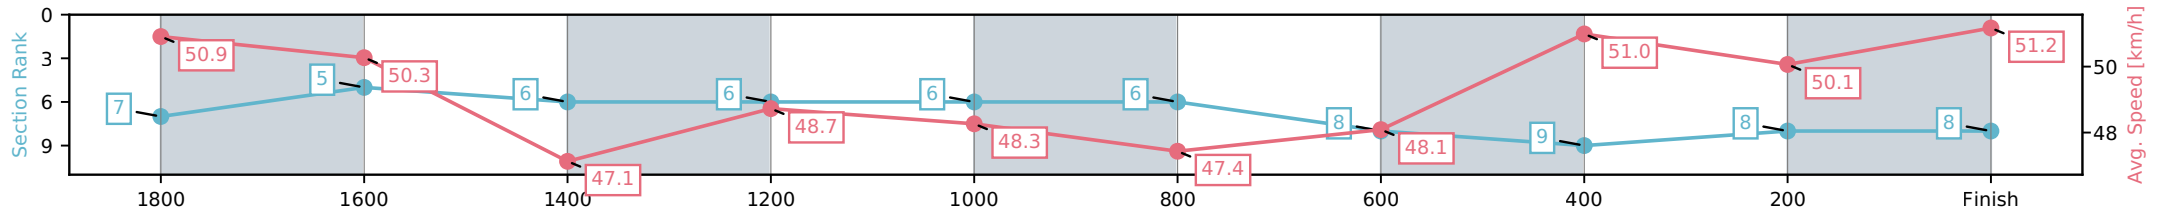

- [] Ranking at each section and finish
- :-:- No data available at this section
- NA No data available

Horse/Jockey Name	Buckskin/S E O'Reilly
Finish Rank	8
Fastest Section Time (Section)	0:14.30 (200-0)
Top Speed [km/h] (Section)	51.6 (200-0)
Race State	Finished

NZ Metropolitan Trotting Club Inc Harness
 Race 9: TOUCHDOWN RENTALS 'YOUR LOCAL KIWI CAR RENTAL' MOBILE PACE - 1980m

23 January 2026 - 8:55PM

Weather: Fine

Section	L1980	L1800	L1600	L1400	L1200	L1000	L800	L600	L400	L200
Section Times	2:27.44 (0:12.63)	2:14.81 [5] (0:15.06)	1:59.76 [6] (0:15.62)	1:44.14 [6] (0:14.76)	1:29.38 [6] (0:15.52)	1:13.86 [6] (0:15.74)	0:58.13 [8] (0:14.64)	0:43.49 [9] (0:14.49)	0:29.00 [8] (0:14.70)	0:14.30 [8] (0:14.30)
Average Speed [km/h]	50.9	50.3	47.1	48.7	48.3	47.4	48.1	51.0	50.1	51.2
Top Speed [km/h]	51.2	51.3	47.7	49.8	49.7	47.9	50.2	51.3	50.7	51.6
Avg. Dist. to Rail [m]	3.4	1.3	1.2	2.9	1.6	1.3	1.8	1.7	2.5	5.0