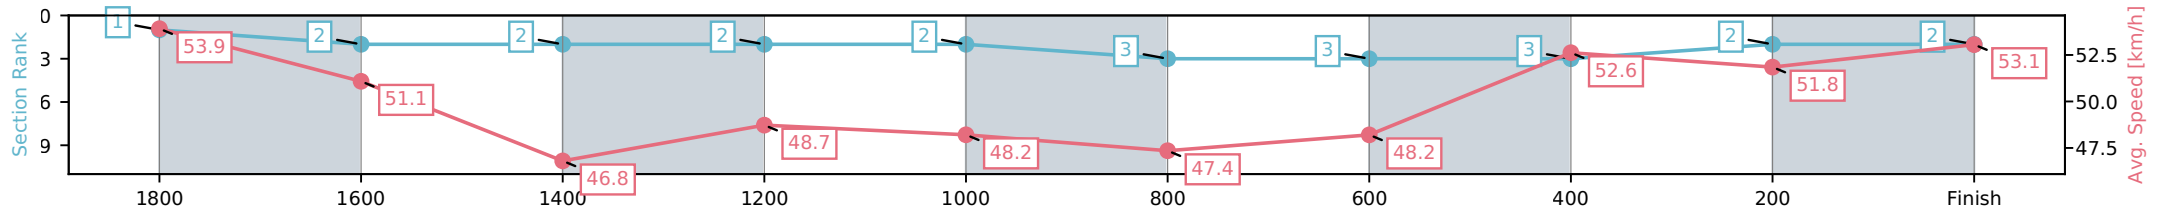

Horse/Jockey Name	Moonlite Blood/R D Close
Finish Rank	2
Fastest Section Time (Section)	0:13.77 (200-0)
Top Speed [km/h] (Section)	54.8 (1980 - 1800)
Race State	Finished

NZ Metropolitan Trotting Club Inc Harness
Race 9: TOUCHDOWN RENTALS 'YOUR LOCAL KIWI CAR RENTAL' MOBILE PACE - 1980m

23 January 2026 - 8:55PM

Weather: Fine

Section	L1980	L1800	L1600	L1400	L1200	L1000	L800	L600	L400	L200
Section Times	2:24.98 (0:11.79)	2:13.19 [2] (0:15.25)	1:57.94 [2] (0:15.60)	1:42.35 [2] (0:14.83)	1:27.52 [2] (0:15.50)	1:12.01 [3] (0:15.72)	0:56.29 [3] (0:14.49)	0:41.80 [3] (0:13.99)	0:27.81 [2] (0:14.04)	0:13.77 [2] (0:13.77)
Average Speed [km/h]	53.9	51.1	46.8	48.7	48.2	47.4	48.2	52.6	51.8	53.1
Top Speed [km/h]	54.8	54.8	47.3	49.4	49.1	47.8	50.7	53.4	52.4	53.6
Avg. Dist. to Rail [m]	4.9	1.4	1.3	3.2	1.6	1.3	2.0	1.3	1.3	2.2

- [ ] Ranking at each section and finish
- -:-:- No data available at this section
- NA No data available