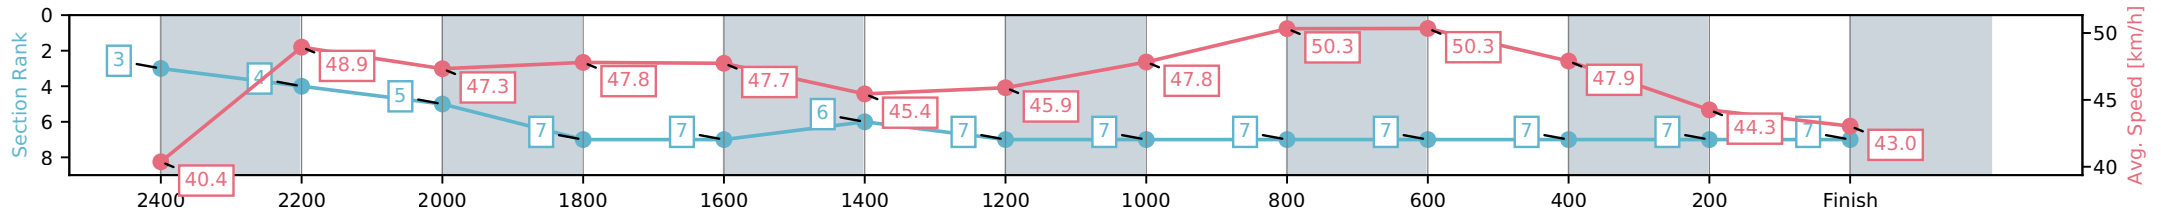

Horse/Jockey Name	Keeping It Kiwi/R D Holmes
Finish Rank	7
Fastest Section Time (Section)	0:14.30 (800-600)
Top Speed [km/h] (Section)	51.0 (1000-800)
Race State	Finished

NZ Metropolitan Trotting Club Inc Harness
Race 6: COMMODORE HOTEL HANDICAP PACE - 2600m

05 February 2026 - 7:36PM

Weather: Fine

Section	L2600	L2400	L2200	L2000	L1800	L1600	L1400	L1200	L1000	L800	L600	L400	L200
Section Times	3:21.52 (0:17.59)	3:03.93 [4] (0:14.82)	2:49.11 [5] (0:15.39)	2:33.72 [7] (0:15.06)	2:18.66 [7] (0:15.17)	2:03.49 [6] (0:15.98)	1:47.52 [7] (0:15.68)	1:31.84 [7] (0:15.11)	1:16.73 [7] (0:14.39)	1:02.33 [7] (0:14.30)	0:48.04 [7] (0:14.96)	0:33.08 [7] (0:16.30)	0:16.78 [7] (0:16.78)
Average Speed [km/h]	40.4	48.9	47.3	47.8	47.7	45.4	45.9	47.8	50.3	50.3	47.9	44.3	43.0
Top Speed [km/h]	50.0	50.1	50.0	50.0	50.6	47.7	47.9	50.9	51.0	51.0	49.1	45.4	44.1
Avg. Dist. to Rail [m]	2.1	1.2	1.7	2.3	1.3	1.4	3.0	0.7	1.1	2.0	1.1	1.1	3.3

- [ ] Ranking at each section and finish
- -:-:- No data available at this section
- NA No data available