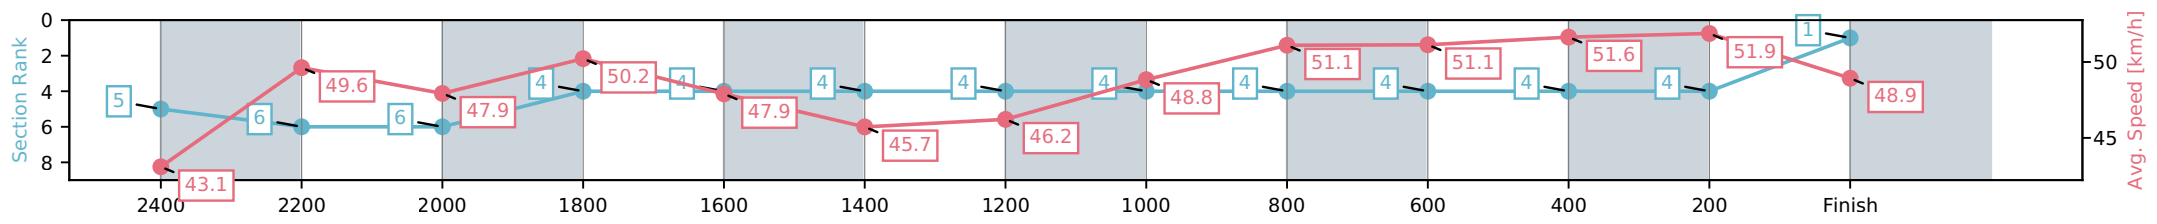

05 February 2026 - 7:36PM

Weather: Fine

Section	L2600	L2400	L2200	L2000	L1800	L1600	L1400	L1200	L1000	L800	L600	L400	L200
Section Times	3:16.01 (0:18.09)	2:57.92 [6] (0:14.69)	2:43.23 [6] (0:15.23)	2:28.00 [4] (0:14.34)	2:13.66 [4] (0:15.32)	1:58.34 [4] (0:16.04)	1:42.30 [4] (0:15.58)	1:26.72 [4] (0:15.05)	1:11.66 [4] (0:14.32)	0:57.34 [4] (0:14.08)	0:43.26 [4] (0:14.27)	0:28.99 [4] (0:14.28)	0:14.71 [1] (0:14.71)
Average Speed [km/h]	43.1	49.6	47.9	50.2	47.9	45.7	46.2	48.8	51.1	51.1	51.6	51.9	48.9
Top Speed [km/h]	51.1	51.3	50.2	51.2	50.9	47.7	47.6	51.3	52.6	52.3	52.4	52.7	51.6
Avg. Dist. to Rail [m]	4.2	1.7	2.0	3.8	3.3	2.6	4.4	2.6	2.4	3.7	3.7	4.4	6.6