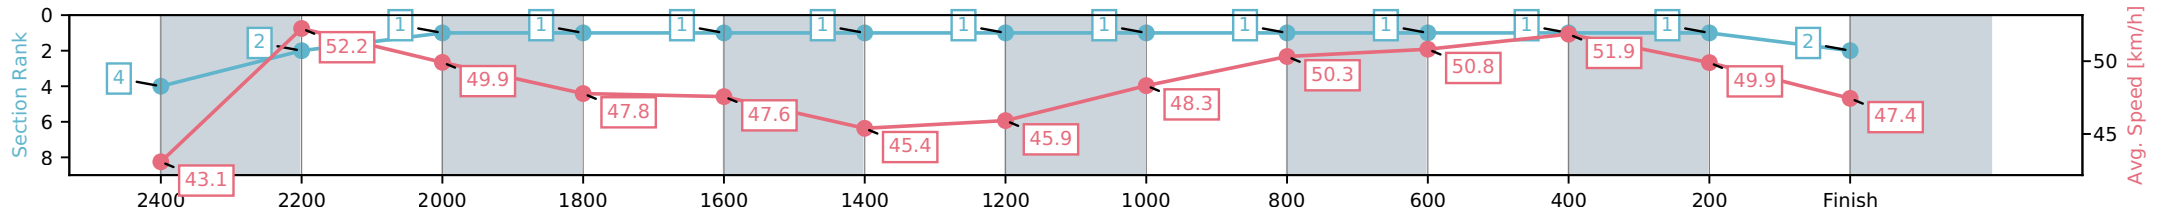

Horse/Jockey Name	Peraki Seelster/T M Williams
Finish Rank	2
Fastest Section Time (Section)	0:14.04 (600-400)
Top Speed [km/h] (Section)	53.5 (2400-2200)
Race State	Finished

NZ Metropolitan Trotting Club Inc Harness
Race 6: COMMODORE HOTEL HANDICAP PACE - 2600m

05 February 2026 - 7:36PM

Weather: Fine

Section	L2600	L2400	L2200	L2000	L1800	L1600	L1400	L1200	L1000	L800	L600	L400	L200
Section Times	3:16.12 (0:17.92)	2:58.20 [2] (0:14.16)	2:44.04 [1] (0:14.71)	2:29.33 [1] (0:15.07)	2:14.26 [1] (0:15.23)	1:59.02 [1] (0:15.99)	1:43.04 [1] (0:15.69)	1:27.35 [1] (0:15.02)	1:12.33 [1] (0:14.39)	0:57.94 [1] (0:14.17)	0:43.77 [1] (0:14.04)	0:29.73 [1] (0:14.56)	0:15.17 [2] (0:15.17)
Average Speed [km/h]	43.1	52.2	49.9	47.8	47.6	45.4	45.9	48.3	50.3	50.8	51.9	49.9	47.4
Top Speed [km/h]	52.6	53.5	53.0	50.3	50.2	47.4	47.3	49.9	50.9	51.1	52.6	51.7	49.1
Avg. Dist. to Rail [m]	6.4	3.6	2.7	1.8	1.4	1.2	2.9	1.1	1.0	2.1	2.0	1.7	3.5

- [ ] Ranking at each section and finish
- -:-:- No data available at this section
- NA No data available