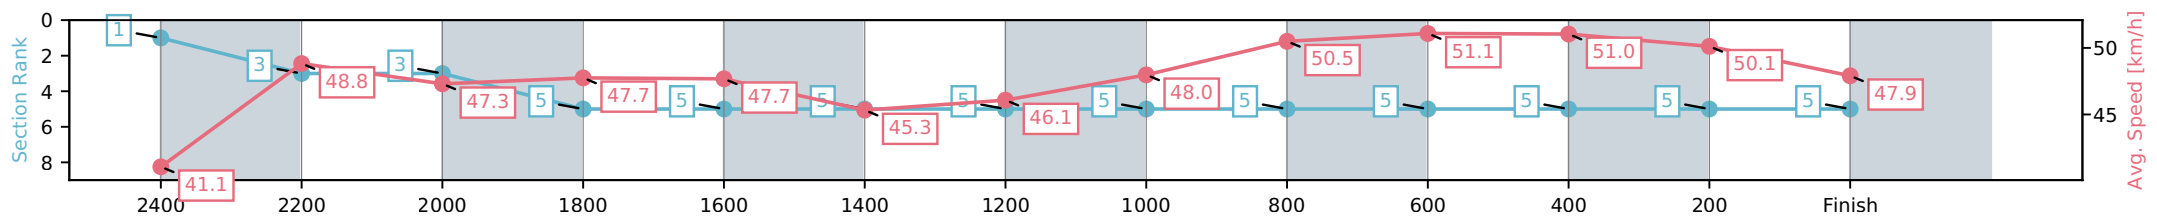

Horse/Jockey Name	Seaside Pond/J W Cox
Finish Rank	5
Fastest Section Time (Section)	0:14.09 (800-600)
Top Speed [km/h] (Section)	51.9 (800-600)
Race State	Finished

NZ Metropolitan Trotting Club Inc Harness
Race 6: COMMODORE HOTEL HANDICAP PACE - 2600m

05 February 2026 - 7:36PM

Weather: Fine

Section	L2600	L2400	L2200	L2000	L1800	L1600	L1400	L1200	L1000	L800	L600	L400	L200
Section Times	3:16.68 (0:17.26)	2:59.42 [3] (0:14.89)	2:44.52 [3] (0:15.32)	2:29.20 [5] (0:15.08)	2:14.12 [5] (0:15.21)	1:58.91 [5] (0:15.98)	1:42.93 [5] (0:15.63)	1:27.30 [5] (0:15.13)	1:12.17 [5] (0:14.32)	0:57.85 [5] (0:14.09)	0:43.76 [5] (0:14.26)	0:29.50 [5] (0:14.45)	0:15.04 [5] (0:15.04)
Average Speed [km/h]	41.1	48.8	47.3	47.7	47.7	45.3	46.1	48.0	50.5	51.1	51.0	50.1	47.9
Top Speed [km/h]	49.1	49.7	49.7	50.1	50.6	47.5	47.8	50.9	51.8	51.9	51.5	50.5	50.0
Avg. Dist. to Rail [m]	3.8	1.4	1.2	2.0	1.6	1.0	3.0	1.1	1.0	2.3	2.0	1.2	2.9

[ ] Ranking at each section and finish
-:-:- No data available at this section
NA No data available