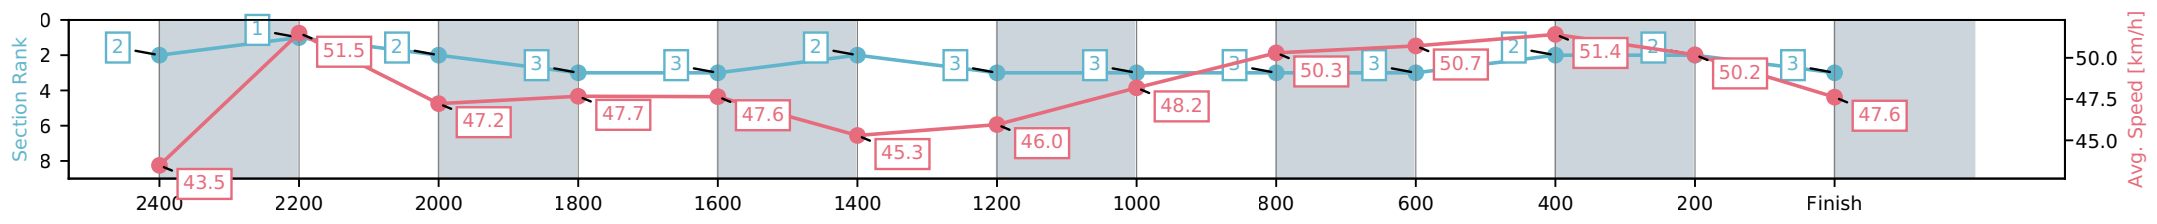

Horse/Jockey Name	The Coalman/S J Ottley
Finish Rank	3
Fastest Section Time (Section)	0:13.98 (600-400)
Top Speed [km/h] (Section)	53.3 (2400-2200)
Race State	Finished

NZ Metropolitan Trotting Club Inc Harness
Race 6: COMMODORE HOTEL HANDICAP PACE - 2600m

05 February 2026 - 7:36PM

Weather: Fine

Section	L2600	L2400	L2200	L2000	L1800	L1600	L1400	L1200	L1000	L800	L600	L400	L200
Section Times	3:16.23 (0:17.56)	2:58.67 [1] (0:14.31)	2:44.36 [2] (0:15.31)	2:29.05 [3] (0:15.11)	2:13.94 [3] (0:15.11)	1:58.83 [2] (0:15.99)	1:42.84 [3] (0:15.67)	1:27.17 [3] (0:15.14)	1:12.03 [3] (0:14.32)	0:57.71 [3] (0:14.20)	0:43.51 [2] (0:13.98)	0:29.54 [2] (0:14.40)	0:15.14 [3] (0:15.14)
Average Speed [km/h]	43.5	51.5	47.2	47.7	47.6	45.3	46.0	48.2	50.3	50.7	51.4	50.2	47.6
Top Speed [km/h]	53.1	53.3	49.9	50.0	49.9	47.3	47.4	50.9	51.0	51.1	52.2	51.2	49.9
Avg. Dist. to Rail [m]	7.0	3.1	0.8	1.0	0.6	1.1	3.5	1.7	0.8	0.9	1.0	1.2	2.0

[ ] Ranking at each section and finish
-:-:- No data available at this section
NA No data available