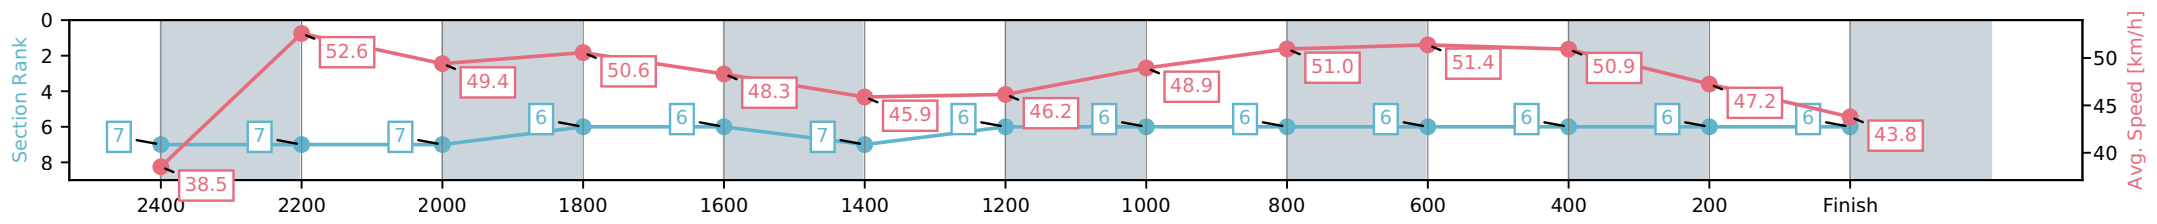

Horse/Jockey Name	Henry Winkler/B N Orange
Finish Rank	6
Fastest Section Time (Section)	0:13.89 (2400-2200)
Top Speed [km/h] (Section)	53.9 (2400-2200)
Race State	Finished

NZ Metropolitan Trotting Club Inc Harness
Race 6: COMMODORE HOTEL HANDICAP PACE - 2600m
05 February 2026 - 7:36PM
Weather: Fine

Section	L2600	L2400	L2200	L2000	L1800	L1600	L1400	L1200	L1000	L800	L600	L400	L200
Section Times	3:19.38 (0:19.92)	2:59.46 [7] (0:13.89)	2:45.57 [7] (0:14.74)	2:30.83 [6] (0:14.24)	2:16.59 [6] (0:15.21)	2:01.38 [7] (0:16.02)	1:45.36 [6] (0:15.60)	1:29.76 [6] (0:15.04)	1:14.72 [6] (0:14.38)	1:00.33 [6] (0:14.01)	0:46.32 [6] (0:14.44)	0:31.88 [6] (0:15.45)	0:16.42 [6] (0:16.42)
Average Speed [km/h]	38.5	52.6	49.4	50.6	48.3	45.9	46.2	48.9	51.0	51.4	50.9	47.2	43.8
Top Speed [km/h]	52.5	53.9	51.1	51.5	51.3	47.7	47.8	51.7	52.6	52.7	51.7	49.7	46.1
Avg. Dist. to Rail [m]	4.0	2.0	1.9	4.1	3.5	2.9	4.5	2.8	2.7	3.9	3.5	2.4	5.0

[ ] Ranking at each section and finish
-:-:- No data available at this section
NA No data available