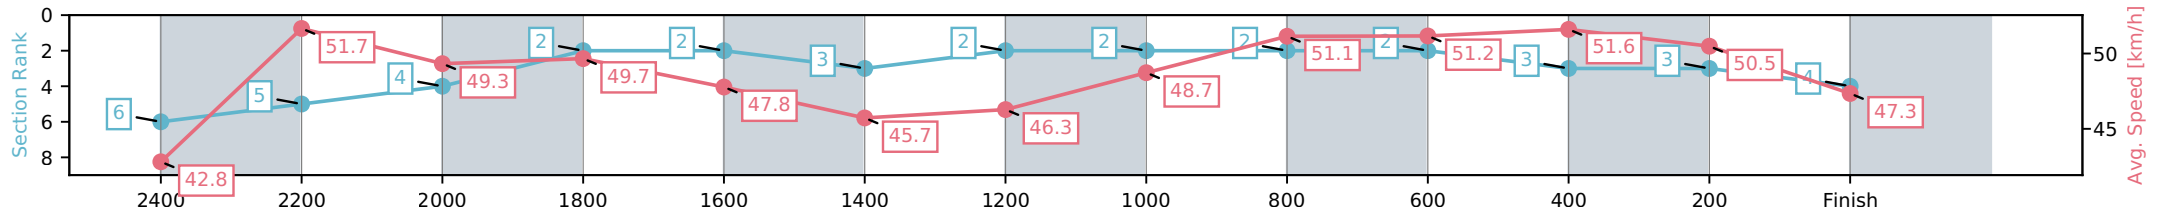

Horse/Jockey Name	Mystery Beach/W J House
Finish Rank	4
Fastest Section Time (Section)	0:14.07 (800-600)
Top Speed [km/h] (Section)	53.3 (2400-2200)
Race State	Finished

NZ Metropolitan Trotting Club Inc Harness
Race 6: COMMODORE HOTEL HANDICAP PACE - 2600m

05 February 2026 - 7:36PM

Weather: Fine

Section	L2600	L2400	L2200	L2000	L1800	L1600	L1400	L1200	L1000	L800	L600	L400	L200
Section Times	3:16.45 (0:18.27)	2:58.18 [5] (0:14.32)	2:43.85 [4] (0:14.89)	2:28.96 [2] (0:14.50)	2:14.46 [2] (0:15.37)	1:59.09 [3] (0:16.06)	1:43.04 [2] (0:15.56)	1:27.47 [2] (0:15.08)	1:12.39 [2] (0:14.32)	0:58.07 [2] (0:14.07)	0:44.00 [3] (0:14.28)	0:29.72 [3] (0:14.52)	0:15.20 [4] (0:15.20)
Average Speed [km/h]	42.8	51.7	49.3	49.7	47.8	45.7	46.3	48.7	51.1	51.2	51.6	50.5	47.3
Top Speed [km/h]	52.8	53.3	52.1	50.8	50.4	47.5	47.7	51.4	52.2	52.0	52.4	51.6	49.8
Avg. Dist. to Rail [m]	5.4	3.6	3.0	3.9	3.3	2.7	4.4	2.6	2.5	3.8	3.6	2.9	4.8

- [ ] Ranking at each section and finish
- -:-:- No data available at this section
- NA No data available