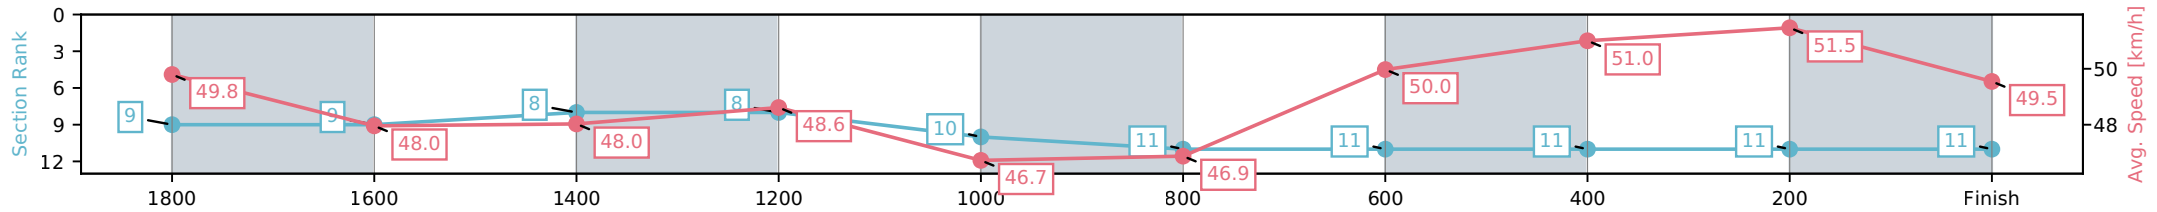

Horse/Jockey Name	Showcase/John R Dunn
Finish Rank	11
Fastest Section Time (Section)	0:14.24 (400-200)
Top Speed [km/h] (Section)	52.0 (400-200)
Race State	Finished

NZ Metropolitan Trotting Club Inc Harness
Race 7: COMMODORE HOTEL FOR ALL YOUR
ACCOMMODATION NEEDS MOB PACE - 1980m

13 March 2026 - 8:05PM

Weather: Fine

Section	L1980	L1800	L1600	L1400	L1200	L1000	L800	L600	L400	L200
Section Times	2:26.66 (0:12.91)	2:13.75 [9] (0:15.10)	1:58.65 [8] (0:15.10)	1:43.56 [8] (0:14.80)	1:28.75 [10] (0:15.62)	1:13.13 [11] (0:15.53)	0:57.60 [11] (0:14.42)	0:43.19 [11] (0:14.41)	0:28.78 [11] (0:14.24)	0:14.53 [11] (0:14.55)
Average Speed [km/h]	49.8	48.0	48.0	48.6	46.7	46.9	50.0	51.0	51.5	49.5
Top Speed [km/h]	50.2	49.1	48.4	49.4	47.8	49.2	51.6	51.2	52.0	52.0
Avg. Dist. to Rail [m]	1.9	1.2	1.1	3.9	1.7	1.6	3.0	3.1	3.0	5.9

- [ ] Ranking at each section and finish
- -:-:- No data available at this section
- NA No data available