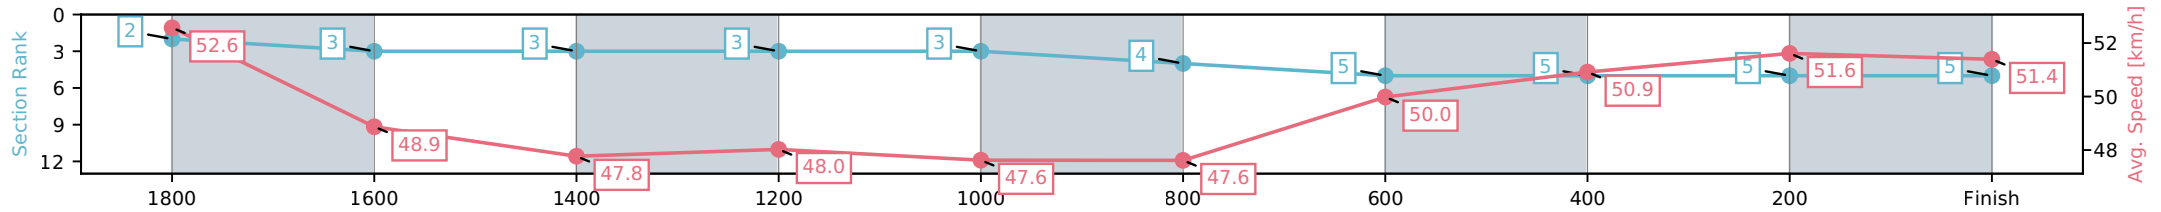

NZ Metropolitan Trotting Club Inc Harness

Race 7: COMMODORE HOTEL FOR ALL YOUR ACCOMMODATION NEEDS MOB PACE - 1980m

13 March 2026 - 8:05PM

Weather: Fine

Section	L1980	L1800	L1600	L1400	L1200	L1000	L800	L600	L400	L200
Section Times	2:25.14 (0:11.81)	2:13.33 [3] (0:15.02)	1:58.31 [3] (0:15.39)	1:42.92 [3] (0:14.98)	1:27.94 [3] (0:15.52)	1:12.42 [4] (0:15.46)	0:56.96 [5] (0:14.41)	0:42.56 [5] (0:14.40)	0:28.16 [5] (0:14.15)	0:14.01 [5] (0:14.02)
Average Speed [km/h]	52.6	48.9	47.8	48.0	47.6	47.6	50.0	50.9	51.6	51.4
Top Speed [km/h]	53.4	51.4	48.5	48.4	47.8	48.4	51.1	51.3	52.4	53.2
Avg. Dist. to Rail [m]	7.1	3.3	2.9	5.4	3.2	3.1	3.7	2.8	2.3	3.7