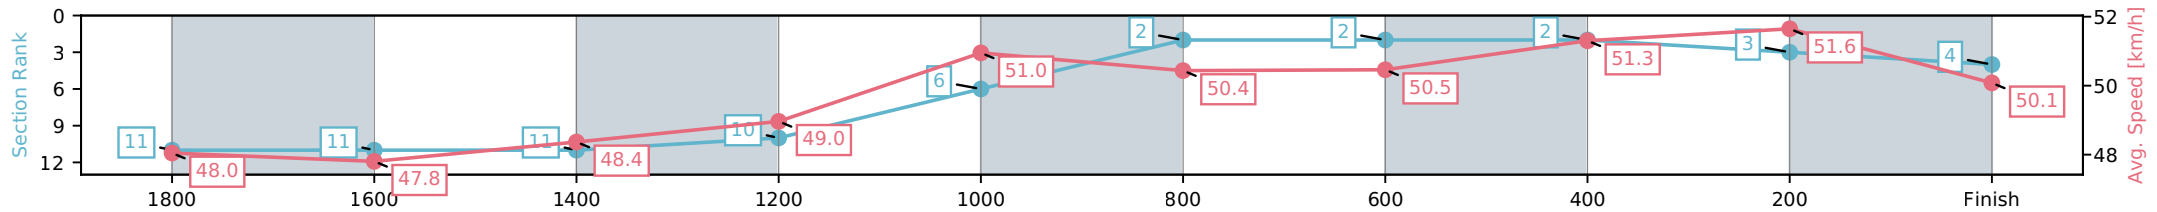

Horse/Jockey Name	Take the plunge/B N Orange
Finish Rank	4
Fastest Section Time (Section)	0:14.15 (400-200)
Top Speed [km/h] (Section)	52.7 (400-200)
Race State	Finished

NZ Metropolitan Trotting Club Inc Harness
Race 7: COMMODORE HOTEL FOR ALL YOUR
ACCOMMODATION NEEDS MOB PACE - 1980m

13 March 2026 - 8:05PM

Weather: Fine

Section	L1980	L1800	L1600	L1400	L1200	L1000	L800	L600	L400	L200
Section Times	2:25.05 (0:13.08)	2:11.97 [11] (0:15.48)	1:56.50 [11] (0:15.21)	1:41.29 [10] (0:14.71)	1:26.58 [6] (0:14.72)	1:11.86 [2] (0:14.79)	0:57.07 [2] (0:14.27)	0:42.80 [2] (0:14.28)	0:28.52 [3] (0:14.15)	0:14.37 [4] (0:14.40)
Average Speed [km/h]	48.0	47.8	48.4	49.0	51.0	50.4	50.5	51.3	51.6	50.1
Top Speed [km/h]	48.5	49.3	49.5	51.8	51.5	51.4	50.8	52.1	52.7	52.4
Avg. Dist. to Rail [m]	13.3	5.1	3.0	6.5	5.1	4.8	4.3	2.7	2.5	5.6

[ ] Ranking at each section and finish
-:-:- No data available at this section
NA No data available