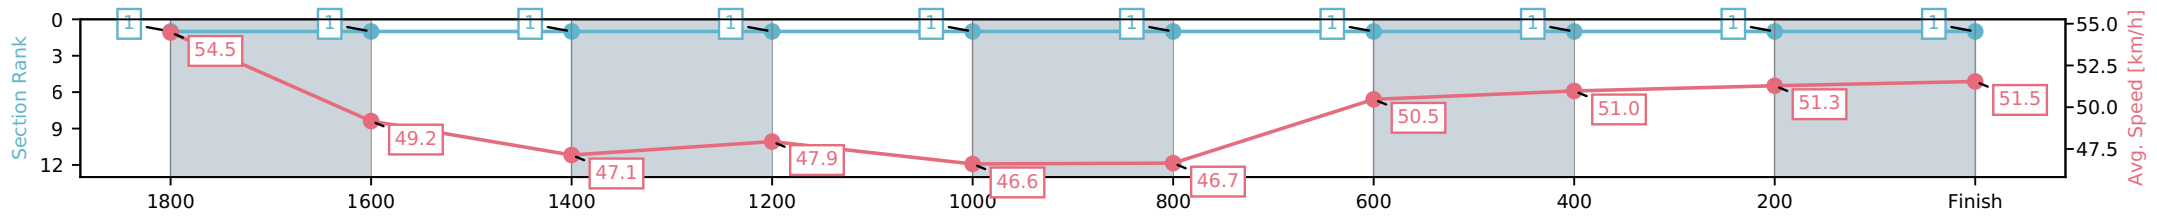

NZ Metropolitan Trotting Club Inc Harness

Race 7: COMMODORE HOTEL FOR ALL YOUR ACCOMMODATION NEEDS MOB PACE - 1980m

13 March 2026 - 8:05PM

Weather: Fine

Section	L1980	L1800	L1600	L1400	L1200	L1000	L800	L600	L400	L200
Section Times	2:24.37 (0:11.38)	2:12.99 [1] (0:14.76)	1:58.23 [1] (0:15.41)	1:42.82 [1] (0:15.02)	1:27.79 [1] (0:15.61)	1:12.18 [1] (0:15.57)	0:56.61 [1] (0:14.27)	0:42.33 [1] (0:14.22)	0:28.11 [1] (0:14.12)	0:13.99 [1] (0:13.99)
Average Speed [km/h]	54.5	49.2	47.1	47.9	46.6	46.7	50.5	51.0	51.3	51.5
Top Speed [km/h]	55.8	52.7	47.7	48.3	47.2	47.7	51.2	51.4	51.5	52.5
Avg. Dist. to Rail [m]	2.4	1.4	1.4	3.6	1.4	1.3	2.0	1.3	1.1	3.2