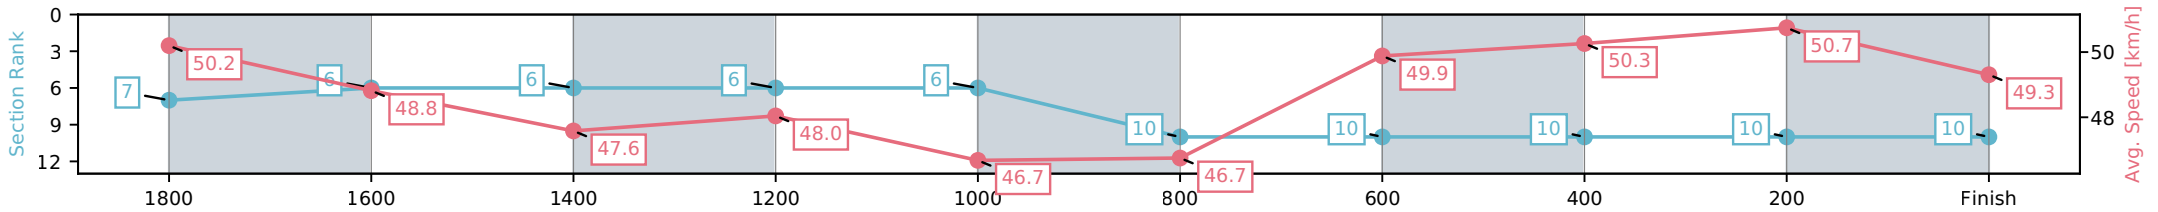

Horse/Jockey Name	Nickel And Dime/W J House
Finish Rank	10
Fastest Section Time (Section)	0:14.27 (400-200)
Top Speed [km/h] (Section)	52.0 (200-0)
Race State	Finished

NZ Metropolitan Trotting Club Inc Harness
Race 7: COMMODORE HOTEL FOR ALL YOUR
ACCOMMODATION NEEDS MOB PACE - 1980m

13 March 2026 - 8:05PM

Weather: Fine

Section	L1980	L1800	L1600	L1400	L1200	L1000	L800	L600	L400	L200
Section Times	2:26.46 (0:12.49)	2:13.97 [6] (0:14.85)	1:59.12 [6] (0:15.25)	1:43.87 [6] (0:14.98)	1:28.89 [6] (0:15.62)	1:13.27 [10] (0:15.55)	0:57.72 [10] (0:14.44)	0:43.28 [10] (0:14.43)	0:28.85 [10] (0:14.27)	0:14.59 [10] (0:14.62)
Average Speed [km/h]	50.2	48.8	47.6	48.0	46.7	46.7	49.9	50.3	50.7	49.3
Top Speed [km/h]	50.9	49.6	48.3	48.6	47.5	48.7	51.1	51.0	51.9	52.0
Avg. Dist. to Rail [m]	1.9	1.2	1.2	3.7	1.6	1.5	2.2	1.3	1.1	3.5

- [ ] Ranking at each section and finish
- -:-:- No data available at this section
- NA No data available