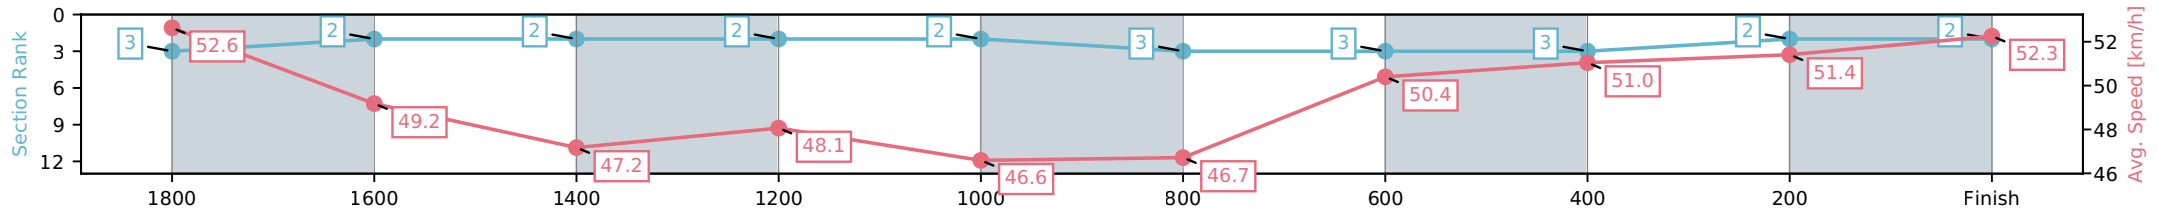

NZ Metropolitan Trotting Club Inc Harness

Race 7: COMMODORE HOTEL FOR ALL YOUR ACCOMMODATION NEEDS MOB PACE - 1980m

13 March 2026 - 8:05PM

Weather: Fine

Section	L1980	L1800	L1600	L1400	L1200	L1000	L800	L600	L400	L200
Section Times	2:24.44 (0:11.82)	2:12.62 [2] (0:14.73)	1:57.88 [2] (0:15.38)	1:42.50 [2] (0:14.98)	1:27.52 [2] (0:15.62)	1:11.90 [3] (0:15.56)	0:56.35 [3] (0:14.28)	0:42.06 [3] (0:14.19)	0:27.87 [2] (0:14.07)	0:13.80 [2] (0:13.79)
Average Speed [km/h]	52.6	49.2	47.2	48.1	46.6	46.7	50.4	51.0	51.4	52.3
Top Speed [km/h]	53.3	51.9	47.9	48.4	47.3	47.9	51.0	51.4	52.9	53.9
Avg. Dist. to Rail [m]	3.0	1.1	1.2	3.6	1.3	1.4	1.9	1.2	0.8	1.2