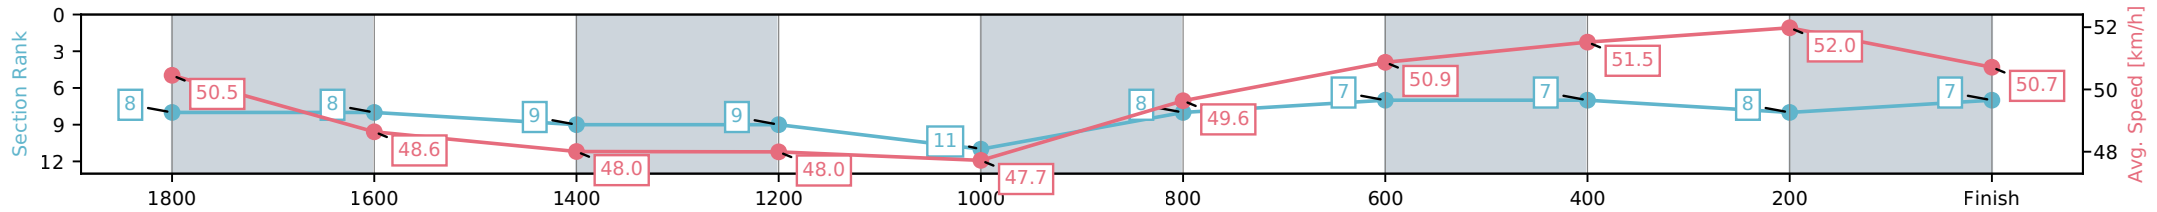

Horse/Jockey Name	Kowhai Star/A M Butt
Finish Rank	7
Fastest Section Time (Section)	0:14.15 (800-600)
Top Speed [km/h] (Section)	52.3 (400-200)
Race State	Finished

NZ Metropolitan Trotting Club Inc Harness
Race 7: COMMODORE HOTEL FOR ALL YOUR
ACCOMMODATION NEEDS MOB PACE - 1980m

13 March 2026 - 8:05PM

Weather: Fine

Section	L1980	L1800	L1600	L1400	L1200	L1000	L800	L600	L400	L200
Section Times	2:25.61 (0:12.74)	2:12.88 [8] (0:15.07)	1:57.81 [9] (0:15.31)	1:42.50 [9] (0:15.01)	1:27.49 [11] (0:15.51)	1:11.98 [8] (0:15.02)	0:56.96 [7] (0:14.15)	0:42.82 [7] (0:14.40)	0:28.42 [8] (0:14.22)	0:14.20 [7] (0:14.22)
Average Speed [km/h]	50.5	48.6	48.0	48.0	47.7	49.6	50.9	51.5	52.0	50.7
Top Speed [km/h]	51.0	49.2	48.9	48.9	48.3	51.0	51.5	52.2	52.3	52.1
Avg. Dist. to Rail [m]	3.6	3.0	2.8	5.5	3.4	4.5	5.2	4.4	4.3	9.6

- [ ] Ranking at each section and finish
- -:-:- No data available at this section
- NA No data available