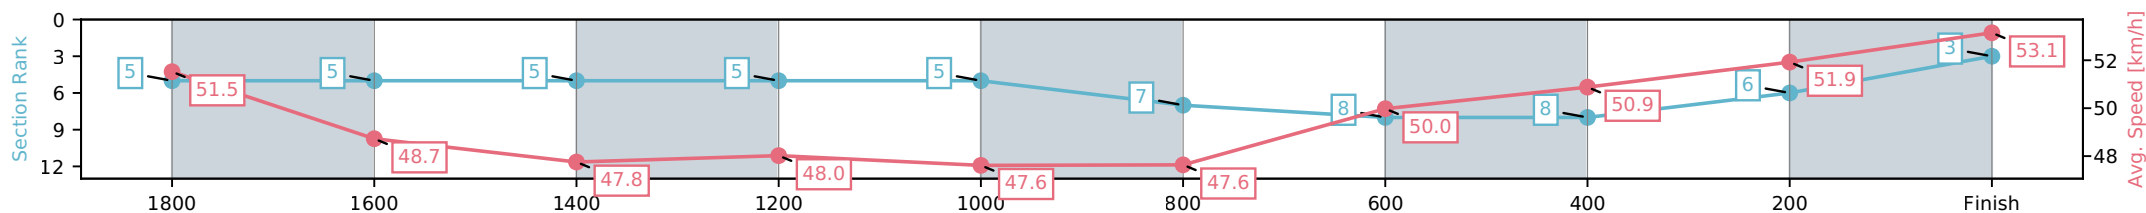

NZ Metropolitan Trotting Club Inc Harness

Race 7: COMMODORE HOTEL FOR ALL YOUR ACCOMMODATION NEEDS MOB PACE - 1980m

13 March 2026 - 8:05PM

Weather: Fine

Section	L1980	L1800	L1600	L1400	L1200	L1000	L800	L600	L400	L200
Section Times	2:24.90 (0:12.07)	2:12.83 [5] (0:15.06)	1:57.76 [5] (0:15.36)	1:42.40 [5] (0:14.99)	1:27.40 [5] (0:15.50)	1:11.90 [7] (0:15.45)	0:56.46 [8] (0:14.41)	0:42.04 [8] (0:14.39)	0:27.65 [6] (0:14.09)	0:13.56 [3] (0:13.56)
Average Speed [km/h]	51.5	48.7	47.8	48.0	47.6	47.6	50.0	50.9	51.9	53.1
Top Speed [km/h]	52.2	51.0	48.5	48.4	47.9	48.7	51.2	51.3	53.6	54.6
Avg. Dist. to Rail [m]	9.7	3.4	2.7	5.3	3.1	3.0	3.5	2.7	2.7	8.5