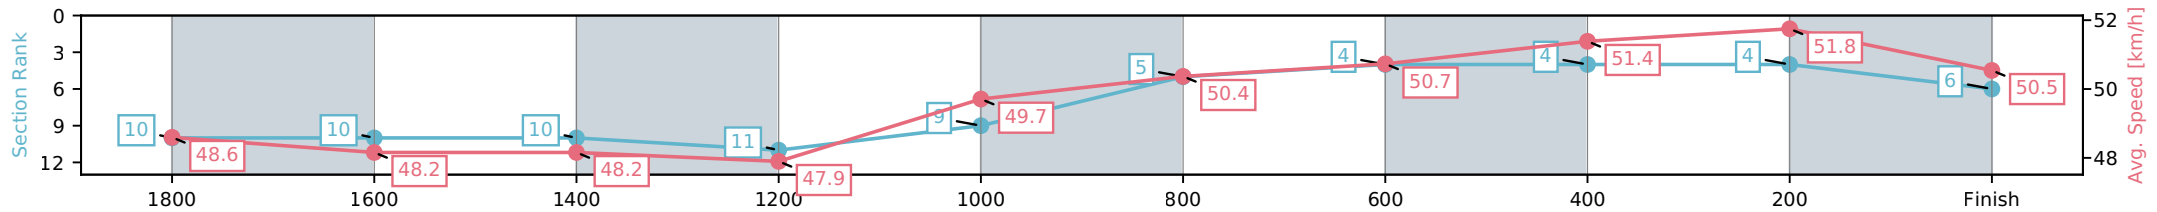

Horse/Jockey Name	Warrior Chief/Craig D Thornley
Finish Rank	6
Fastest Section Time (Section)	0:14.19 (800-600)
Top Speed [km/h] (Section)	52.5 (200-0)
Race State	Finished

NZ Metropolitan Trotting Club Inc Harness
Race 7: COMMODORE HOTEL FOR ALL YOUR
ACCOMMODATION NEEDS MOB PACE - 1980m

13 March 2026 - 8:05PM

Weather: Fine

Section	L1980	L1800	L1600	L1400	L1200	L1000	L800	L600	L400	L200
Section Times	2:25.30 (0:12.91)	2:12.39 [10] (0:15.25)	1:57.14 [10] (0:15.28)	1:41.85 [11] (0:15.04)	1:26.82 [9] (0:15.01)	1:11.80 [5] (0:14.82)	0:56.98 [4] (0:14.19)	0:42.79 [4] (0:14.34)	0:28.45 [4] (0:14.22)	0:14.23 [6] (0:14.26)
Average Speed [km/h]	48.6	48.2	48.2	47.9	49.7	50.4	50.7	51.4	51.8	50.5
Top Speed [km/h]	49.5	49.4	48.9	48.6	51.9	51.7	51.2	51.7	52.3	52.5
Avg. Dist. to Rail [m]	9.5	3.6	3.0	5.6	4.5	4.8	5.1	3.6	3.5	7.3

- [ ] Ranking at each section and finish
- -:-:- No data available at this section
- NA No data available