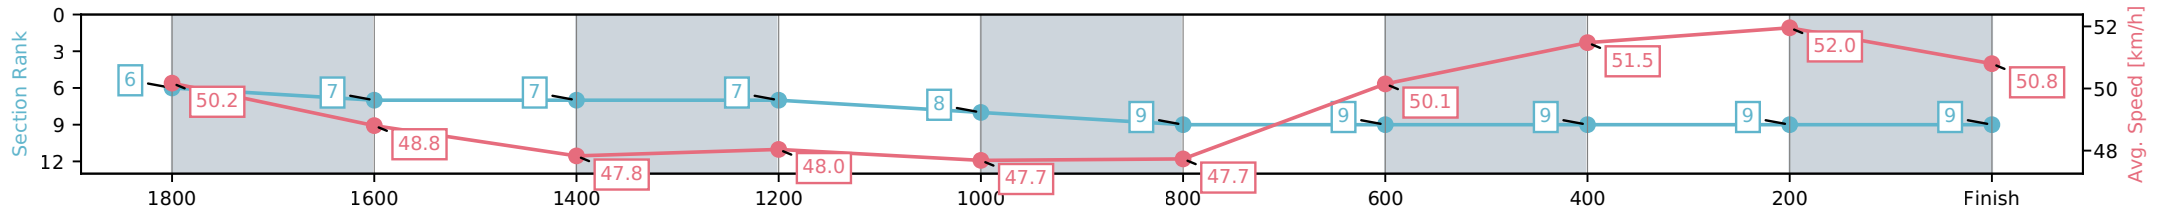

NZ Metropolitan Trotting Club Inc Harness

Race 7: COMMODORE HOTEL FOR ALL YOUR ACCOMMODATION NEEDS MOB PACE - 1980m

13 March 2026 - 8:05PM

Weather: Fine

Section	L1980	L1800	L1600	L1400	L1200	L1000	L800	L600	L400	L200
Section Times	2:25.98 (0:12.38)	2:13.60 [7] (0:15.05)	1:58.54 [7] (0:15.36)	1:43.18 [7] (0:14.99)	1:28.20 [8] (0:15.51)	1:12.69 [9] (0:15.44)	0:57.25 [9] (0:14.36)	0:42.89 [9] (0:14.41)	0:28.48 [9] (0:14.30)	0:14.18 [9] (0:14.19)
Average Speed [km/h]	50.2	48.8	47.8	48.0	47.7	47.7	50.1	51.5	52.0	50.8
Top Speed [km/h]	51.7	49.9	48.4	48.8	48.2	48.8	51.9	52.2	52.2	52.2
Avg. Dist. to Rail [m]	7.6	3.1	2.9	5.5	3.3	3.1	4.6	4.4	4.9	8.2