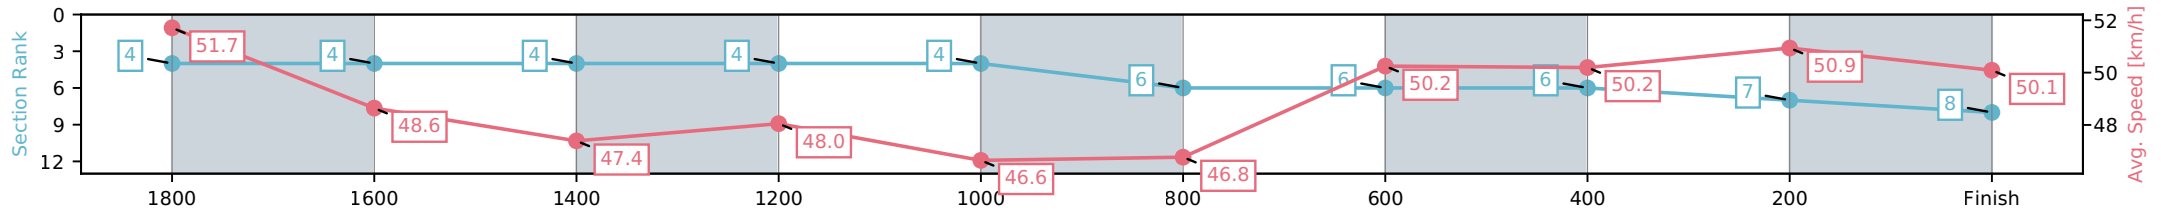

NZ Metropolitan Trotting Club Inc Harness

Race 7: COMMODORE HOTEL FOR ALL YOUR ACCOMMODATION NEEDS MOB PACE - 1980m

13 March 2026 - 8:05PM

Weather: Fine

Section	L1980	L1800	L1600	L1400	L1200	L1000	L800	L600	L400	L200
Section Times	2:25.70 (0:12.02)	2:13.68 [4] (0:14.92)	1:58.76 [4] (0:15.31)	1:43.46 [4] (0:14.98)	1:28.47 [4] (0:15.61)	1:12.86 [6] (0:15.55)	0:57.31 [6] (0:14.33)	0:42.98 [6] (0:14.43)	0:28.55 [7] (0:14.20)	0:14.35 [8] (0:14.39)
Average Speed [km/h]	51.7	48.6	47.4	48.0	46.6	46.8	50.2	50.2	50.9	50.1
Top Speed [km/h]	53.1	50.0	48.4	48.5	47.3	48.1	51.0	50.8	52.5	52.9
Avg. Dist. to Rail [m]	5.2	1.7	1.2	3.6	1.5	1.4	2.1	1.2	0.8	1.0