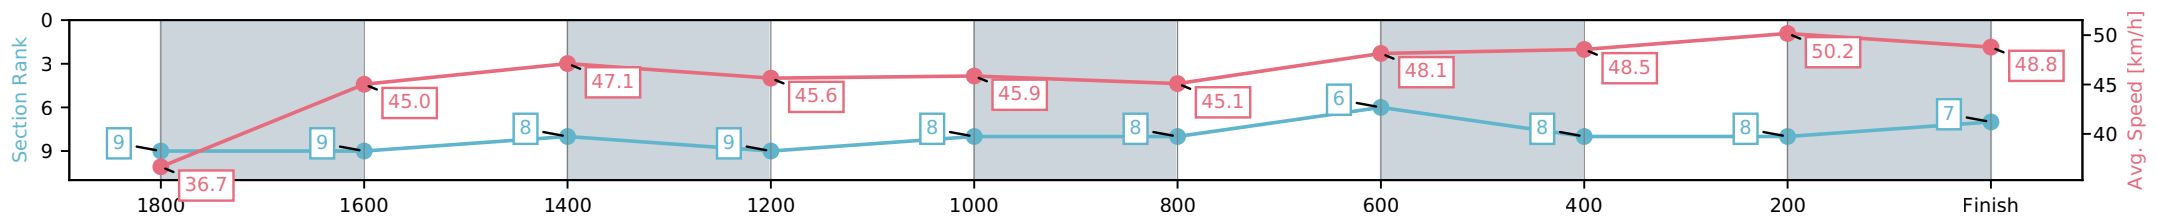

NZ Metropolitan Trotting Club Inc Harness
 Race 2: SYNCROFLEX HA COMPLETE TROT - 2000m
 18 March 2026 - 4:48PM
 Weather: Cloudy

Section	L2000	L1800	L1600	L1400	L1200	L1000	L800	L600	L400	L200
Section Times	2:38.47 (0:19.48)	2:18.99 [7] (0:16.29)	2:02.70 [7] (0:15.57)	1:47.13 [5] (0:15.37)	1:31.76 [4] (0:16.06)	1:15.69 [4] (0:16.26)	0:59.43 [5] (0:15.43)	0:44.00 [4] (0:14.94)	0:29.07 [5] (0:14.34)	0:14.73 [6] (0:14.78)
Average Speed [km/h]	37.3	45.3	47.3	46.8	46.1	45.3	46.7	49.1	51.1	48.8
Top Speed [km/h]	44.9	46.4	48.1	48.2	46.7	46.4	48.4	50.2	52.8	52.4
Avg. Dist. to Rail [m]	10.1	4.3	3.1	5.9	3.7	3.0	3.5	2.9	3.0	6.8

[] Ranking at each section and finish
 -:-:- No data available at this section
 NA No data available

Horse/Jockey Name	Schoemaker/J W Smith
Finish Rank	7
Fastest Section Time (Section)	0:14.69 (400-200)
Top Speed [km/h] (Section)	51.6 (400-200)
Race State	Finished

NZ Metropolitan Trotting Club Inc Harness
 Race 2: SYNCROFLEX HA COMPLETE TROT - 2000m

18 March 2026 - 4:48PM
 Weather: Cloudy

Section	L2000	L1800	L1600	L1400	L1200	L1000	L800	L600	L400	L200
Section Times	2:39.36 (0:19.92)	2:19.44 [9] (0:16.24)	2:03.20 [8] (0:15.44)	1:47.77 [9] (0:15.78)	1:31.99 [8] (0:16.10)	1:15.89 [8] (0:16.27)	0:59.62 [6] (0:14.95)	0:44.67 [8] (0:15.26)	0:29.40 [8] (0:14.69)	0:14.72 [7] (0:14.77)
Average Speed [km/h]	36.7	45.0	47.1	45.6	45.9	45.1	48.1	48.5	50.2	48.8
Top Speed [km/h]	45.3	46.3	48.4	48.4	47.1	46.6	49.3	49.1	51.6	51.6
Avg. Dist. to Rail [m]	7.4	3.3	1.6	4.1	3.2	2.8	5.3	4.2	3.2	4.4