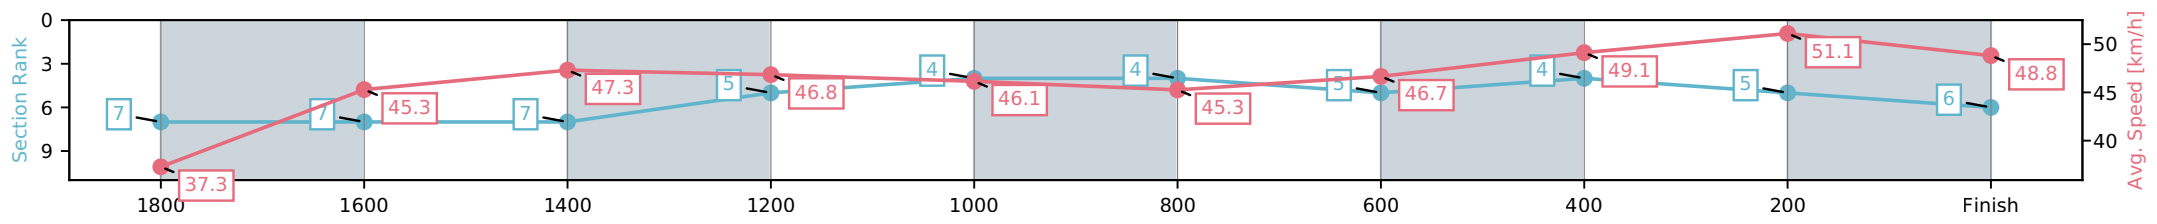

NZ Metropolitan Trotting Club Inc Harness
Race 2: SYNCROFLEX HA COMPLETE TROT - 2000m

18 March 2026 - 4:48PM

Weather: Cloudy

Section	L2000	L1800	L1600	L1400	L1200	L1000	L800	L600	L400	L200
Section Times	2:37.90 (0:18.27)	2:19.63 [4] (0:16.51)	2:03.12 [4] (0:15.79)	1:47.34 [4] (0:16.12)	1:31.21 [5] (0:16.17)	1:15.04 [5] (0:16.20)	0:58.84 [7] (0:15.64)	0:43.20 [6] (0:14.73)	0:28.47 [4] (0:14.26)	0:14.21 [5] (0:14.23)
Average Speed [km/h]	39.3	44.0	46.1	44.7	45.1	44.7	46.0	49.2	50.7	50.7
Top Speed [km/h]	47.0	45.3	47.6	46.8	46.3	46.1	47.9	49.9	52.3	52.4
Avg. Dist. to Rail [m]	10.1	1.9	1.8	3.7	1.6	0.9	1.5	1.1	1.0	2.7

- [] Ranking at each section and finish
- :-:- No data available at this section
- NA No data available

Horse/Jockey Name	Huckleberry/K A Butt
Finish Rank	6
Fastest Section Time (Section)	0:14.34 (400-200)
Top Speed [km/h] (Section)	52.8 (400-200)
Race State	Finished

NZ Metropolitan Trotting Club Inc Harness
 Race 2: SYNCROFLEX HA COMPLETE TROT - 2000m
 18 March 2026 - 4:48PM
 Weather: Cloudy

Section	L2000	L1800	L1600	L1400	L1200	L1000	L800	L600	L400	L200
Section Times	2:38.47 (0:19.48)	2:18.99 [7] (0:16.29)	2:02.70 [7] (0:15.57)	1:47.13 [5] (0:15.37)	1:31.76 [4] (0:16.06)	1:15.69 [4] (0:16.26)	0:59.43 [5] (0:15.43)	0:44.00 [4] (0:14.94)	0:29.07 [5] (0:14.34)	0:14.73 [6] (0:14.78)
Average Speed [km/h]	37.3	45.3	47.3	46.8	46.1	45.3	46.7	49.1	51.1	48.8
Top Speed [km/h]	44.9	46.4	48.1	48.2	46.7	46.4	48.4	50.2	52.8	52.4
Avg. Dist. to Rail [m]	10.1	4.3	3.1	5.9	3.7	3.0	3.5	2.9	3.0	6.8