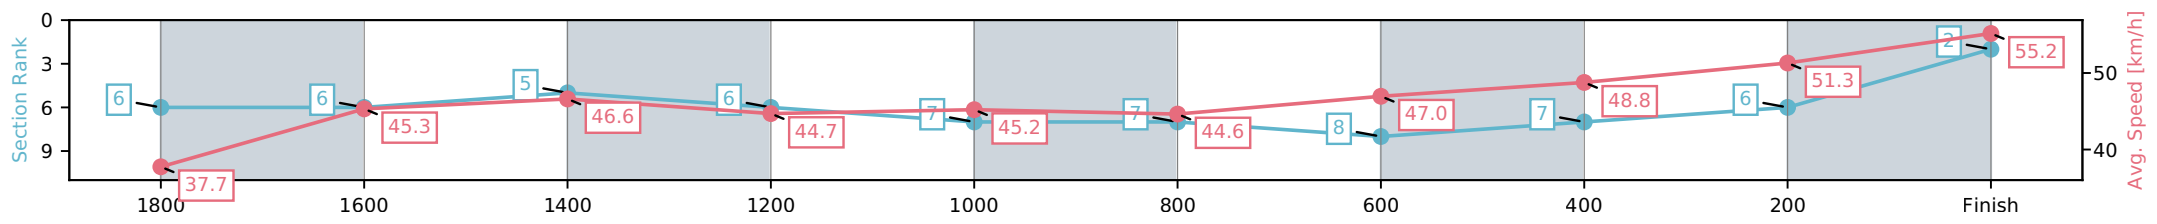

18 March 2026 - 4:48PM

Weather: Cloudy

Section	L2000	L1800	L1600	L1400	L1200	L1000	L800	L600	L400	L200
Section Times	2:37.12 (0:18.92)	2:18.20 [3] (0:15.58)	2:02.61 [1] (0:15.33)	1:47.28 [1] (0:16.18)	1:31.10 [1] (0:16.15)	1:14.96 [1] (0:16.15)	0:58.80 [1] (0:15.70)	0:43.11 [1] (0:14.71)	0:28.39 [1] (0:14.18)	0:14.21 [1] (0:14.21)
Average Speed [km/h]	40.4	46.9	47.8	44.5	45.1	44.9	45.9	49.3	51.1	50.7
Top Speed [km/h]	48.2	50.0	51.2	45.1	46.2	45.8	48.4	50.0	52.4	51.9
Avg. Dist. to Rail [m]	12.2	2.9	2.3	3.6	1.6	0.9	1.4	1.2	1.1	3.3

NZ Metropolitan Trotting Club Inc Harness
 Race 2: SYNCROFLEX HA COMPLETE TROT - 2000m
 18 March 2026 - 4:48PM
 Weather: Cloudy

Section	L2000	L1800	L1600	L1400	L1200	L1000	L800	L600	L400	L200
Section Times	2:37.16 (0:19.24)	2:17.92 [6] (0:16.04)	2:01.87 [5] (0:15.62)	1:46.25 [6] (0:16.10)	1:30.15 [7] (0:16.16)	1:13.99 [7] (0:16.26)	0:57.73 [8] (0:15.34)	0:42.40 [7] (0:15.04)	0:27.36 [6] (0:14.26)	0:13.09 [2] (0:13.08)
Average Speed [km/h]	37.7	45.3	46.6	44.7	45.2	44.6	47.0	48.8	51.3	55.2
Top Speed [km/h]	47.1	46.6	47.6	47.2	46.6	46.3	48.3	50.0	53.1	56.1
Avg. Dist. to Rail [m]	3.3	1.7	1.7	3.9	1.9	1.2	3.3	2.8	3.0	7.9