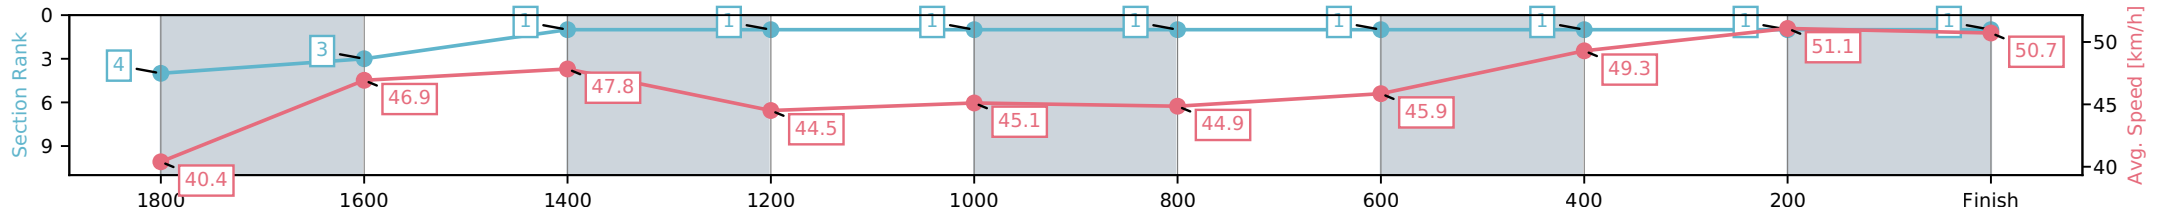

18 March 2026 - 4:48PM

Weather: Cloudy

Section	L2000	L1800	L1600	L1400	L1200	L1000	L800	L600	L400	L200
Section Times	2:37.12 (0:18.92)	2:18.20 [3] (0:15.58)	2:02.61 [1] (0:15.33)	1:47.28 [1] (0:16.18)	1:31.10 [1] (0:16.15)	1:14.96 [1] (0:16.15)	0:58.80 [1] (0:15.70)	0:43.11 [1] (0:14.71)	0:28.39 [1] (0:14.18)	0:14.21 [1] (0:14.21)
Average Speed [km/h]	40.4	46.9	47.8	44.5	45.1	44.9	45.9	49.3	51.1	50.7
Top Speed [km/h]	48.2	50.0	51.2	45.1	46.2	45.8	48.4	50.0	52.4	51.9
Avg. Dist. to Rail [m]	12.2	2.9	2.3	3.6	1.6	0.9	1.4	1.2	1.1	3.3