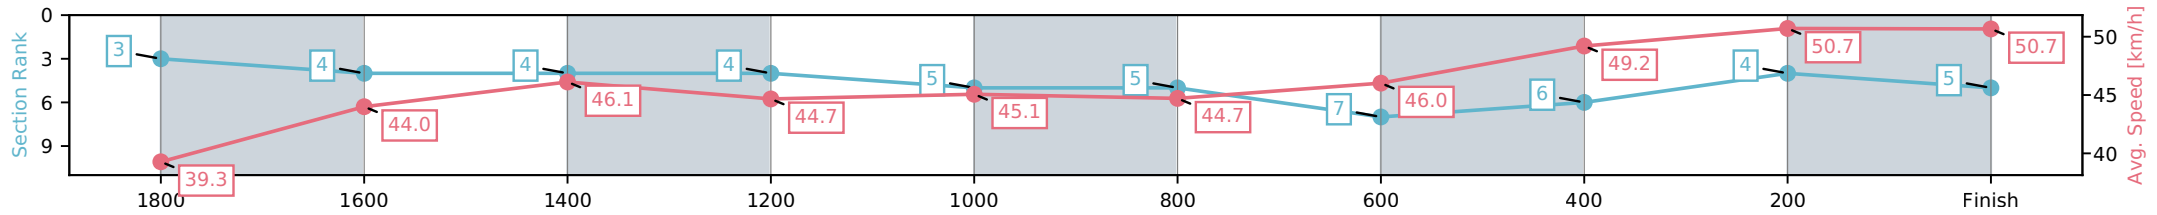

- [] Ranking at each section and finish
- :-:- No data available at this section
- NA No data available

Horse/Jockey Name	Lindy's Rocket/B J Borcoskie
Finish Rank	5
Fastest Section Time (Section)	0:14.23 (200-0)
Top Speed [km/h] (Section)	52.4 (200-0)
Race State	Finished

NZ Metropolitan Trotting Club Inc Harness
Race 2: SYNCROFLEX HA COMPLETE TROT - 2000m

18 March 2026 - 4:48PM

Weather: Cloudy

Section	L2000	L1800	L1600	L1400	L1200	L1000	L800	L600	L400	L200
Section Times	2:37.90 (0:18.27)	2:19.63 [4] (0:16.51)	2:03.12 [4] (0:15.79)	1:47.34 [4] (0:16.12)	1:31.21 [5] (0:16.17)	1:15.04 [5] (0:16.20)	0:58.84 [7] (0:15.64)	0:43.20 [6] (0:14.73)	0:28.47 [4] (0:14.26)	0:14.21 [5] (0:14.23)
Average Speed [km/h]	39.3	44.0	46.1	44.7	45.1	44.7	46.0	49.2	50.7	50.7
Top Speed [km/h]	47.0	45.3	47.6	46.8	46.3	46.1	47.9	49.9	52.3	52.4
Avg. Dist. to Rail [m]	10.1	1.9	1.8	3.7	1.6	0.9	1.5	1.1	1.0	2.7