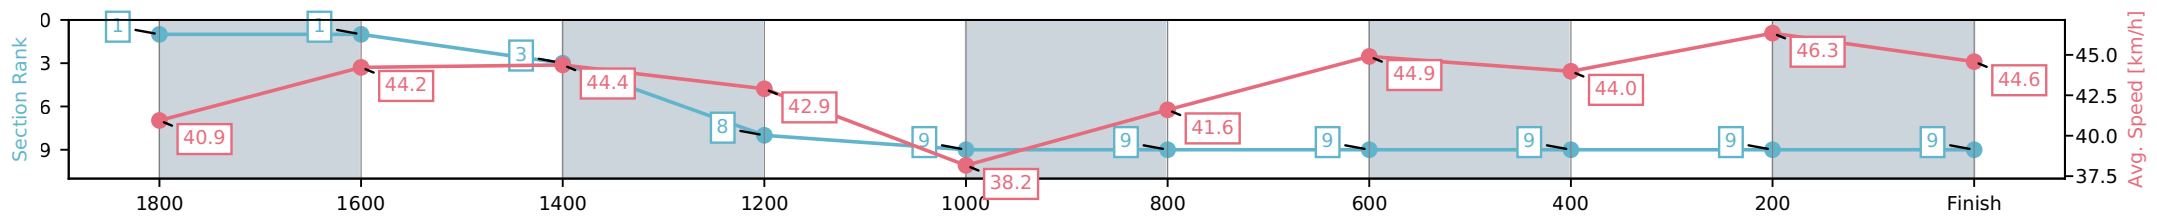

NZ Metropolitan Trotting Club Inc Harness
Race 2: SYNCROFLEX HA COMPLETE TROT - 2000m

18 March 2026 - 4:48PM

Weather: Cloudy

Section	L2000	L1800	L1600	L1400	L1200	L1000	L800	L600	L400	L200
Section Times	2:39.64 (0:19.63)	2:20.01 [8] (0:16.52)	2:03.49 [9] (0:15.58)	1:47.92 [7] (0:15.33)	1:32.58 [6] (0:16.02)	1:16.56 [6] (0:16.30)	1:00.26 [3] (0:14.96)	0:45.30 [5] (0:15.07)	0:30.23 [7] (0:14.92)	0:15.32 [8] (0:15.38)
Average Speed [km/h]	37.9	45.1	47.4	47.0	46.3	45.1	48.1	49.2	49.6	46.8
Top Speed [km/h]	45.7	46.7	48.0	48.0	47.0	46.4	49.1	49.8	49.9	49.9
Avg. Dist. to Rail [m]	15.0	5.9	3.5	6.1	3.8	3.0	5.4	4.4	4.5	8.7

- [] Ranking at each section and finish
- :-:- No data available at this section
- NA No data available

Horse/Jockey Name	There You Go/P J Davis
Finish Rank	9
Fastest Section Time (Section)	0:15.70 (400-200)
Top Speed [km/h] (Section)	49.2 (400-200)
Race State	Finished

NZ Metropolitan Trotting Club Inc Harness
 Race 2: SYNCROFLEX HA COMPLETE TROT - 2000m

18 March 2026 - 4:48PM
 Weather: Cloudy

Section	L2000	L1800	L1600	L1400	L1200	L1000	L800	L600	L400	L200
Section Times	2:48.01 (0:17.66)	2:30.35 [1] (0:16.39)	2:13.96 [3] (0:16.35)	1:57.61 [8] (0:16.79)	1:40.83 [9] (0:19.01)	1:21.82 [9] (0:17.42)	1:04.39 [9] (0:16.04)	0:48.35 [9] (0:16.59)	0:31.76 [9] (0:15.70)	0:16.06 [9] (0:16.18)
Average Speed [km/h]	40.9	44.2	44.4	42.9	38.2	41.6	44.9	44.0	46.3	44.6
Top Speed [km/h]	48.6	47.6	45.6	43.9	41.8	43.2	46.2	45.7	49.2	49.2
Avg. Dist. to Rail [m]	5.5	1.4	1.1	1.3	0.9	1.1	3.8	2.2	1.7	5.5