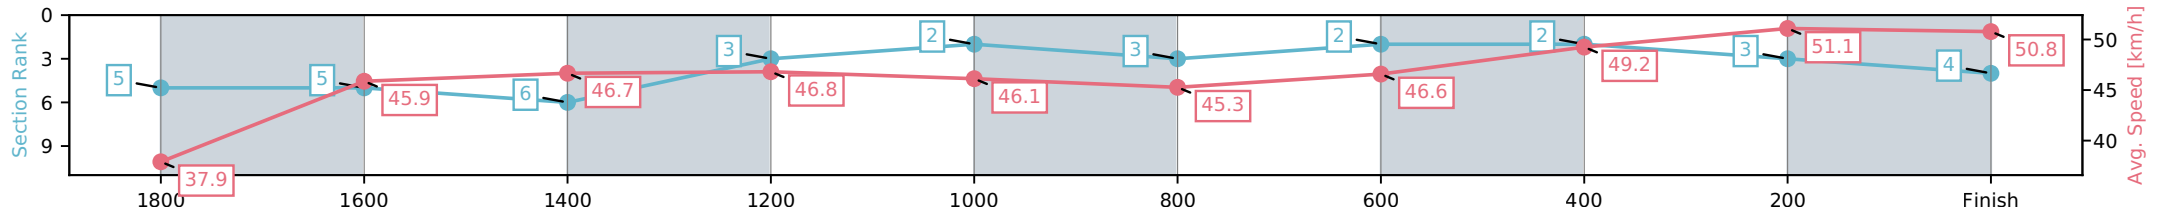

[] Ranking at each section and finish
 -:-:- No data available at this section
 NA No data available

Horse/Jockey Name	Arden Solitaire/A L Lethaby
Finish Rank	4
Fastest Section Time (Section)	0:14.20 (200-0)
Top Speed [km/h] (Section)	51.9 (400-200)
Race State	Finished

NZ Metropolitan Trotting Club Inc Harness
 Race 2: SYNCROFLEX HA COMPLETE TROT - 2000m

18 March 2026 - 4:48PM

Weather: Cloudy

Section	L2000	L1800	L1600	L1400	L1200	L1000	L800	L600	L400	L200
Section Times	2:37.57 (0:19.21)	2:18.36 [5] (0:16.01)	2:02.35 [6] (0:15.76)	1:46.59 [3] (0:15.38)	1:31.21 [2] (0:16.06)	1:15.14 [3] (0:16.25)	0:58.89 [2] (0:15.46)	0:43.43 [2] (0:14.90)	0:28.53 [3] (0:14.33)	0:14.19 [4] (0:14.20)
Average Speed [km/h]	37.9	45.9	46.7	46.8	46.1	45.3	46.6	49.2	51.1	50.8
Top Speed [km/h]	46.1	46.4	47.9	48.3	46.8	46.5	48.5	50.4	51.9	51.8
Avg. Dist. to Rail [m]	5.1	3.2	3.0	5.6	3.7	3.0	3.2	2.9	2.7	4.5