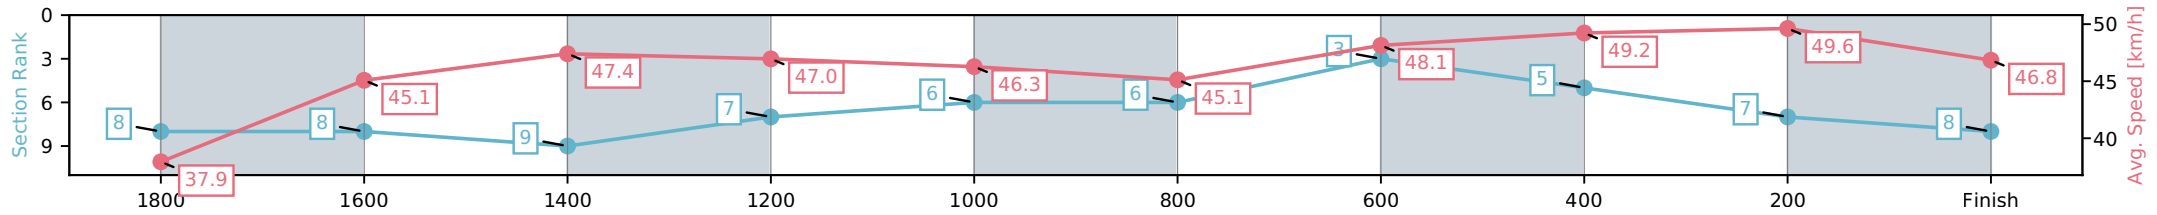

NZ Metropolitan Trotting Club Inc Harness
 Race 2: SYNCROFLEX HA COMPLETE TROT - 2000m

18 March 2026 - 4:48PM
 Weather: Cloudy

Section	L2000	L1800	L1600	L1400	L1200	L1000	L800	L600	L400	L200
Section Times	2:39.36 (0:19.92)	2:19.44 [9] (0:16.24)	2:03.20 [8] (0:15.44)	1:47.77 [9] (0:15.78)	1:31.99 [8] (0:16.10)	1:15.89 [8] (0:16.27)	0:59.62 [6] (0:14.95)	0:44.67 [8] (0:15.26)	0:29.40 [8] (0:14.69)	0:14.72 [7] (0:14.77)
Average Speed [km/h]	36.7	45.0	47.1	45.6	45.9	45.1	48.1	48.5	50.2	48.8
Top Speed [km/h]	45.3	46.3	48.4	48.4	47.1	46.6	49.3	49.1	51.6	51.6
Avg. Dist. to Rail [m]	7.4	3.3	1.6	4.1	3.2	2.8	5.3	4.2	3.2	4.4

[] Ranking at each section and finish
 -:-:- No data available at this section
 NA No data available

Horse/Jockey Name	Steelintheheel/B N Orange
Finish Rank	8
Fastest Section Time (Section)	0:14.92 (400-200)
Top Speed [km/h] (Section)	49.9 (200-0)
Race State	Finished

NZ Metropolitan Trotting Club Inc Harness
Race 2: SYNCROFLEX HA COMPLETE TROT - 2000m

18 March 2026 - 4:48PM

Weather: Cloudy

Section	L2000	L1800	L1600	L1400	L1200	L1000	L800	L600	L400	L200
Section Times	2:39.64 (0:19.63)	2:20.01 [8] (0:16.52)	2:03.49 [9] (0:15.58)	1:47.92 [7] (0:15.33)	1:32.58 [6] (0:16.02)	1:16.56 [6] (0:16.30)	1:00.26 [3] (0:14.96)	0:45.30 [5] (0:15.07)	0:30.23 [7] (0:14.92)	0:15.32 [8] (0:15.38)
Average Speed [km/h]	37.9	45.1	47.4	47.0	46.3	45.1	48.1	49.2	49.6	46.8
Top Speed [km/h]	45.7	46.7	48.0	48.0	47.0	46.4	49.1	49.8	49.9	49.9
Avg. Dist. to Rail [m]	15.0	5.9	3.5	6.1	3.8	3.0	5.4	4.4	4.5	8.7