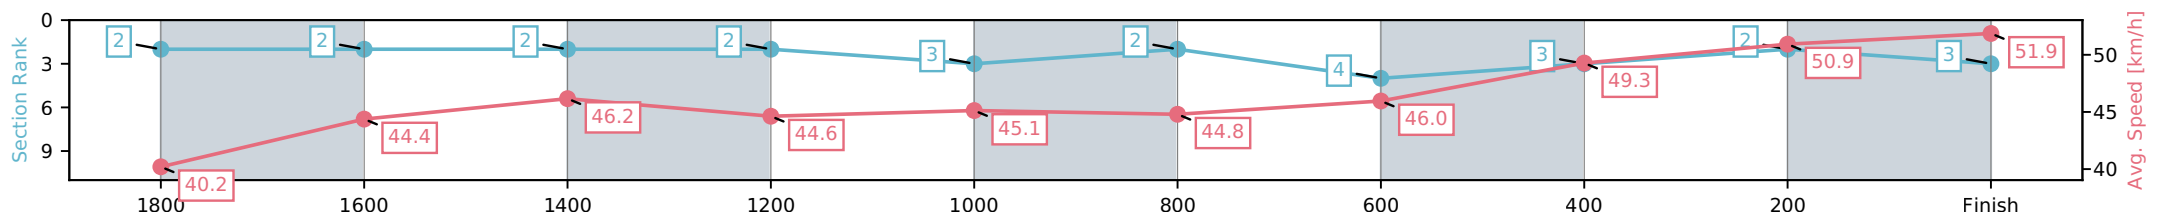

[] Ranking at each section and finish
 -:-:- No data available at this section
 NA No data available

Horse/Jockey Name	Big Al/S J Thornley
Finish Rank	3
Fastest Section Time (Section)	0:13.90 (200-0)
Top Speed [km/h] (Section)	52.3 (200-0)
Race State	Finished

NZ Metropolitan Trotting Club Inc Harness
 Race 2: SYNCROFLEX HA COMPLETE TROT - 2000m

18 March 2026 - 4:48PM
 Weather: Cloudy

Section	L2000	L1800	L1600	L1400	L1200	L1000	L800	L600	L400	L200
Section Times	2:37.17 (0:18.04)	2:19.13 [2] (0:16.37)	2:02.76 [2] (0:15.81)	1:46.96 [2] (0:16.14)	1:30.82 [3] (0:16.15)	1:14.67 [2] (0:16.17)	0:58.49 [4] (0:15.66)	0:42.83 [3] (0:14.72)	0:28.11 [2] (0:14.22)	0:13.89 [3] (0:13.90)
Average Speed [km/h]	40.2	44.4	46.2	44.6	45.1	44.8	46.0	49.3	50.9	51.9
Top Speed [km/h]	47.7	46.9	47.6	46.4	46.2	45.9	48.0	49.6	52.3	52.3
Avg. Dist. to Rail [m]	8.3	1.8	2.0	3.7	1.7	1.0	1.6	1.3	1.0	1.8