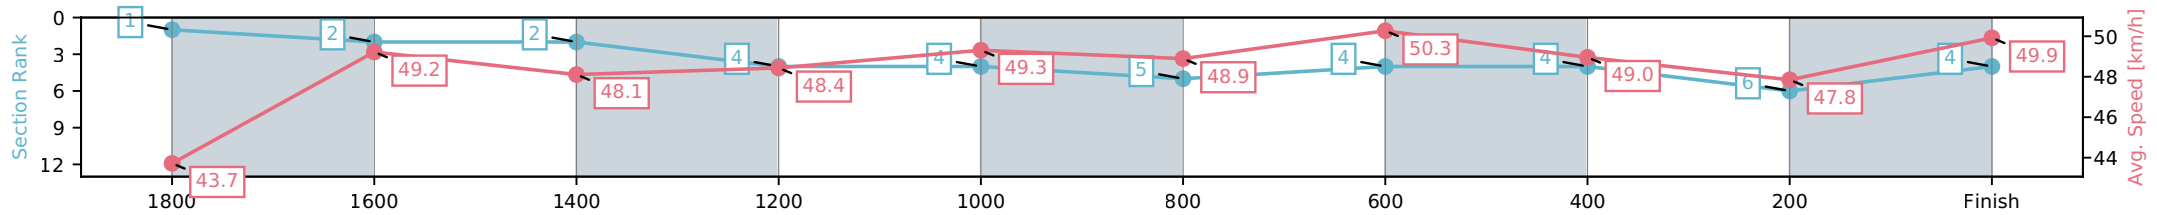

Horse/Jockey Name	Carlin/M B Holbrough
Finish Rank	4
Fastest Section Time (Section)	0:14.32 (800-600)
Top Speed [km/h] (Section)	52.0 (200-0)
Race State	Finished

NZ Metropolitan Trotting Club Inc Harness
Race 4: COMMODORE AIRPORT - HOTEL SUPPORTING
OWNERS' NIGHT PACE - 2000m

27 March 2026 - 6:49PM

Weather: Cloudy

Section	L2000	L1800	L1600	L1400	L1200	L1000	L800	L600	L400	L200
Section Times	2:30.09 (0:16.90)	2:13.20 [2] (0:14.79)	1:58.40 [2] (0:15.11)	1:43.29 [4] (0:14.86)	1:28.43 [4] (0:14.77)	1:13.66 [5] (0:14.84)	0:58.82 [4] (0:14.32)	0:44.50 [4] (0:14.82)	0:29.68 [6] (0:15.21)	0:14.48 [4] (0:14.48)
Average Speed [km/h]	43.7	49.2	48.1	48.4	49.3	48.9	50.3	49.0	47.8	49.9
Top Speed [km/h]	51.5	50.4	48.8	49.3	50.2	50.0	51.0	49.9	49.0	52.0
Avg. Dist. to Rail [m]	3.1	2.0	1.4	2.7	1.4	1.2	1.3	1.2	1.5	3.6

- [ ] Ranking at each section and finish
- -:-:- No data available at this section
- NA No data available