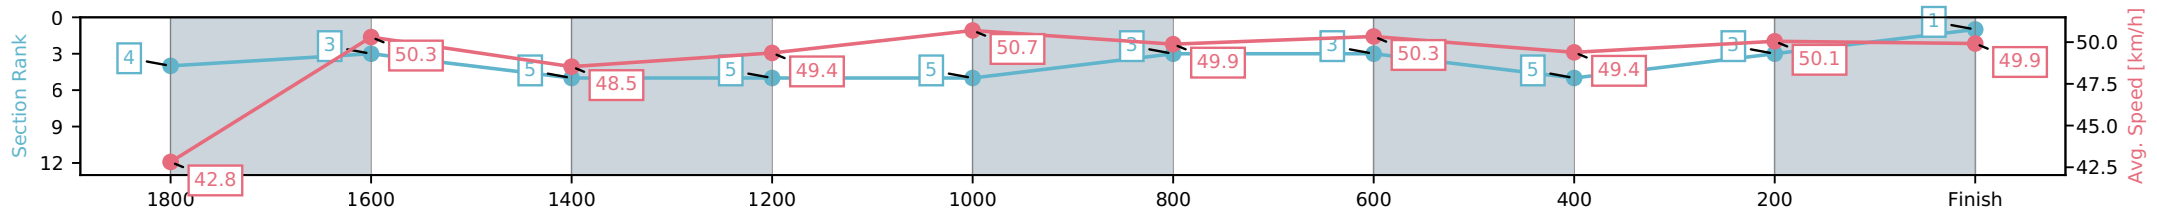

Horse/Jockey Name	Spicey Lou/T M Williams
Finish Rank	1
Fastest Section Time (Section)	0:14.31 (800-600)
Top Speed [km/h] (Section)	52.5 (200-0)
Race State	Finished

NZ Metropolitan Trotting Club Inc Harness
Race 4: COMMODORE AIRPORT - HOTEL SUPPORTING
OWNERS' NIGHT PACE - 2000m

27 March 2026 - 6:49PM

Weather: Cloudy

Section	L2000	L1800	L1600	L1400	L1200	L1000	L800	L600	L400	L200
Section Times	2:29.63 (0:17.42)	2:12.21 [3] (0:14.69)	1:57.52 [5] (0:15.19)	1:42.33 [5] (0:14.58)	1:27.74 [5] (0:14.58)	1:13.17 [3] (0:14.76)	0:58.41 [3] (0:14.31)	0:44.10 [5] (0:14.89)	0:29.21 [3] (0:14.77)	0:14.44 [1] (0:14.44)
Average Speed [km/h]	42.8	50.3	48.5	49.4	50.7	49.9	50.3	49.4	50.1	49.9
Top Speed [km/h]	51.9	51.6	49.4	50.1	51.1	51.3	50.5	50.3	52.3	52.5
Avg. Dist. to Rail [m]	6.6	4.1	3.2	4.6	3.2	3.1	3.3	3.1	4.2	6.1

- [ ] Ranking at each section and finish
- -:-:- No data available at this section
- NA No data available