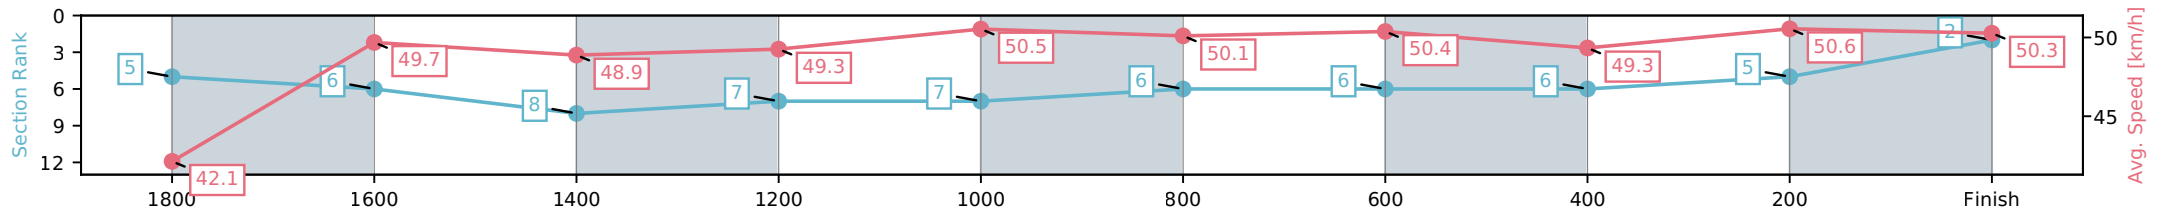

Horse/Jockey Name	Rena/B T Hope
Finish Rank	2
Fastest Section Time (Section)	0:14.30 (800-600)
Top Speed [km/h] (Section)	52.3 (400-200)
Race State	Finished

NZ Metropolitan Trotting Club Inc Harness
Race 4: COMMODORE AIRPORT - HOTEL SUPPORTING
OWNERS' NIGHT PACE - 2000m

27 March 2026 - 6:49PM

Weather: Cloudy

Section	L2000	L1800	L1600	L1400	L1200	L1000	L800	L600	L400	L200
Section Times	2:29.76 (0:17.74)	2:12.02 [6] (0:14.80)	1:57.22 [8] (0:15.07)	1:42.15 [7] (0:14.62)	1:27.53 [7] (0:14.62)	1:12.91 [6] (0:14.69)	0:58.23 [6] (0:14.30)	0:43.93 [6] (0:14.87)	0:29.06 [5] (0:14.72)	0:14.34 [2] (0:14.34)
Average Speed [km/h]	42.1	49.7	48.9	49.3	50.5	50.1	50.4	49.3	50.6	50.3
Top Speed [km/h]	48.7	51.0	49.9	50.1	52.2	52.3	50.7	50.2	52.3	52.3
Avg. Dist. to Rail [m]	9.8	3.4	3.2	4.7	3.1	3.0	3.1	2.8	5.2	7.7

- [ ] Ranking at each section and finish
- -:-:- No data available at this section
- NA No data available