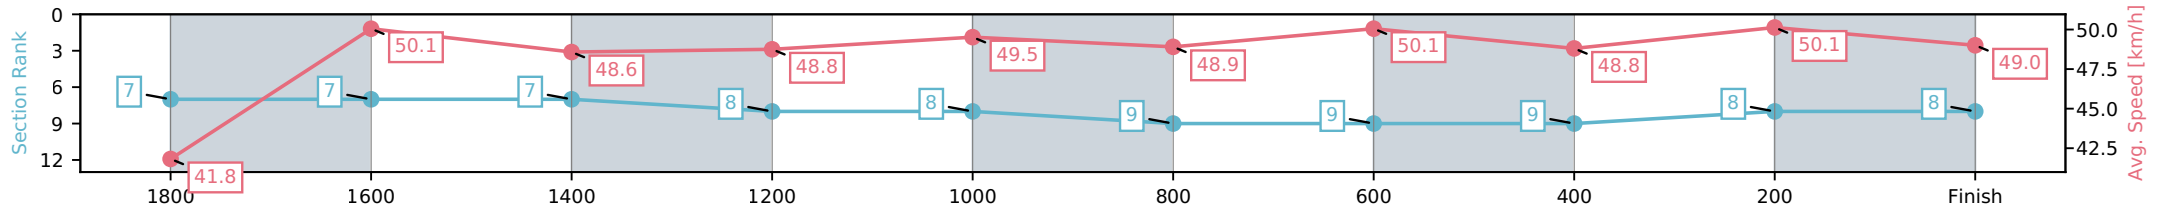

Horse/Jockey Name	Major Li/B N Orange
Finish Rank	8
Fastest Section Time (Section)	0:14.39 (800-600)
Top Speed [km/h] (Section)	53.5 (2000 - 1800)
Race State	Finished

NZ Metropolitan Trotting Club Inc Harness
Race 4: COMMODORE AIRPORT - HOTEL SUPPORTING
OWNERS' NIGHT PACE - 2000m

27 March 2026 - 6:49PM

Weather: Cloudy

Section	L2000	L1800	L1600	L1400	L1200	L1000	L800	L600	L400	L200
Section Times	2:30.52 (0:18.07)	2:12.45 [7] (0:14.50)	1:57.95 [7] (0:14.95)	1:43.00 [8] (0:14.77)	1:28.23 [8] (0:14.72)	1:13.51 [9] (0:14.88)	0:58.63 [9] (0:14.39)	0:44.25 [9] (0:14.88)	0:29.36 [8] (0:14.64)	0:14.72 [8] (0:14.72)
Average Speed [km/h]	41.8	50.1	48.6	48.8	49.5	48.9	50.1	48.8	50.1	49.0
Top Speed [km/h]	53.5	52.8	50.0	49.3	50.1	49.9	51.0	50.5	51.1	50.8
Avg. Dist. to Rail [m]	9.5	1.4	1.3	3.0	1.6	1.5	1.7	1.3	3.2	7.5

- [ ] Ranking at each section and finish
- -:-:- No data available at this section
- NA No data available