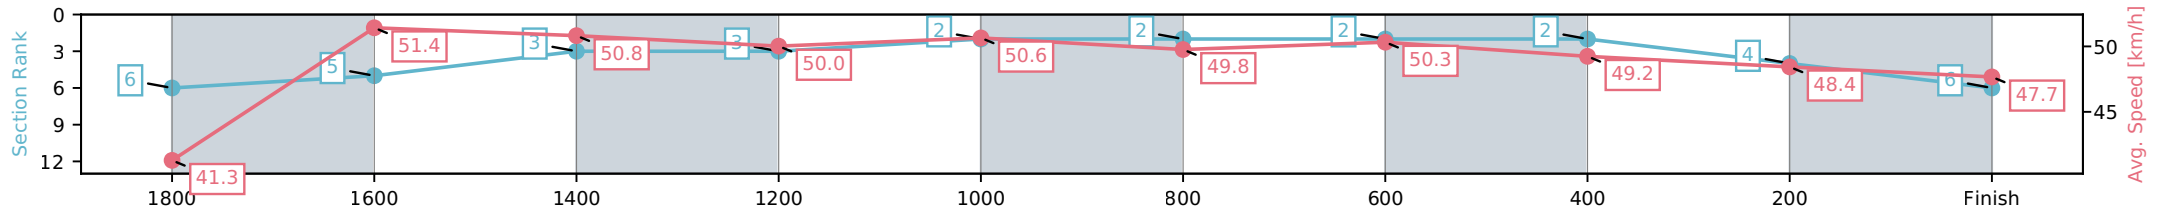

Horse/Jockey Name	Goorambat Art/W J House
Finish Rank	6
Fastest Section Time (Section)	0:14.31 (800-600)
Top Speed [km/h] (Section)	52.3 (1800-1600)
Race State	Finished

NZ Metropolitan Trotting Club Inc Harness
Race 4: COMMODORE AIRPORT - HOTEL SUPPORTING
OWNERS' NIGHT PACE - 2000m

27 March 2026 - 6:49PM

Weather: Cloudy

Section	L2000	L1800	L1600	L1400	L1200	L1000	L800	L600	L400	L200
Section Times	2:30.40 (0:18.04)	2:12.36 [5] (0:14.46)	1:57.90 [3] (0:14.66)	1:43.24 [3] (0:14.40)	1:28.84 [2] (0:14.55)	1:14.30 [2] (0:14.77)	0:59.52 [2] (0:14.31)	0:45.21 [2] (0:14.91)	0:30.31 [4] (0:15.17)	0:15.13 [6] (0:15.13)
Average Speed [km/h]	41.3	51.4	50.8	50.0	50.6	49.8	50.3	49.2	48.4	47.7
Top Speed [km/h]	49.7	52.3	52.1	52.0	50.9	51.2	50.7	49.9	49.0	48.9
Avg. Dist. to Rail [m]	10.8	5.0	4.6	4.8	2.9	2.8	2.9	2.8	3.2	5.9

- [ ] Ranking at each section and finish
- -:-:- No data available at this section
- NA No data available