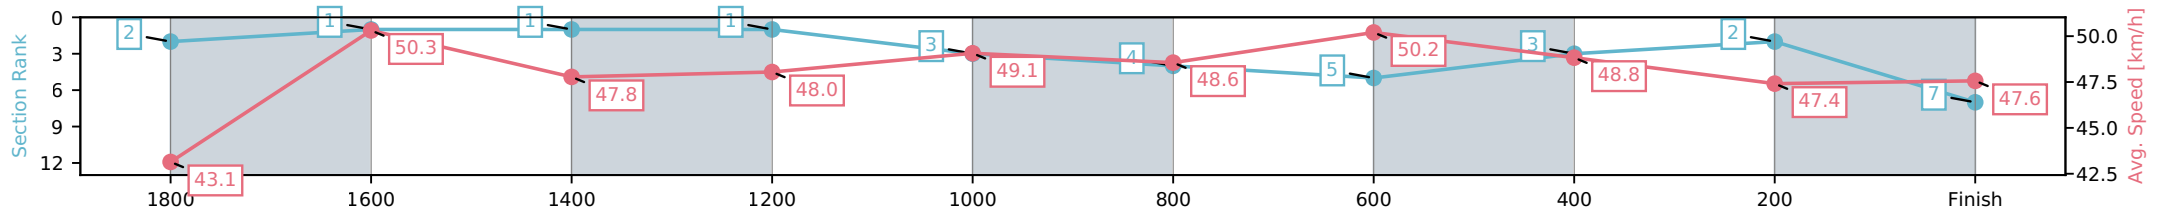

Horse/Jockey Name	Foliejon Star/S J Tomlinson
Finish Rank	7
Fastest Section Time (Section)	0:14.22 (1800-1600)
Top Speed [km/h] (Section)	52.3 (1800-1600)
Race State	Finished

NZ Metropolitan Trotting Club Inc Harness
Race 4: COMMODORE AIRPORT - HOTEL SUPPORTING
OWNERS' NIGHT PACE - 2000m

27 March 2026 - 6:49PM

Weather: Cloudy

Section	L2000	L1800	L1600	L1400	L1200	L1000	L800	L600	L400	L200
Section Times	2:30.41 (0:17.18)	2:13.23 [1] (0:14.22)	1:59.00 [1] (0:14.79)	1:44.21 [1] (0:15.00)	1:29.22 [3] (0:14.94)	1:14.28 [4] (0:15.11)	0:59.17 [5] (0:14.35)	0:44.82 [3] (0:14.52)	0:30.30 [2] (0:15.01)	0:15.29 [7] (0:15.29)
Average Speed [km/h]	43.1	50.3	47.8	48.0	49.1	48.6	50.2	48.8	47.4	47.6
Top Speed [km/h]	51.9	52.3	48.3	49.0	50.0	50.0	50.9	50.2	48.3	48.2
Avg. Dist. to Rail [m]	7.5	2.2	1.9	1.5	2.1	2.5	0.9	1.7	1.4	1.4

- [ ] Ranking at each section and finish
- -:-:- No data available at this section
- NA No data available