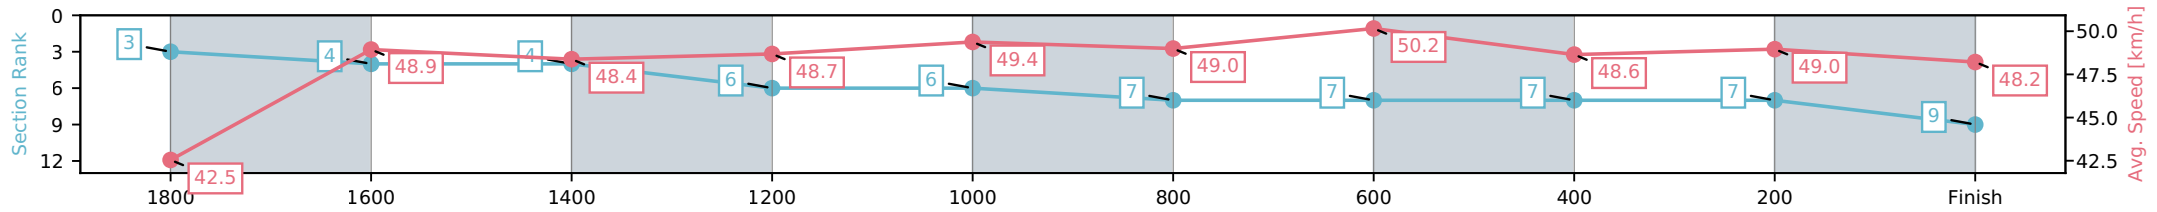

Horse/Jockey Name	Fitzthebill/J W Cox
Finish Rank	9
Fastest Section Time (Section)	0:14.36 (800-600)
Top Speed [km/h] (Section)	52.6 (2000 - 1800)
Race State	Finished

NZ Metropolitan Trotting Club Inc Harness
Race 4: COMMODORE AIRPORT - HOTEL SUPPORTING
OWNERS' NIGHT PACE - 2000m

27 March 2026 - 6:49PM

Weather: Cloudy

Section	L2000	L1800	L1600	L1400	L1200	L1000	L800	L600	L400	L200
Section Times	2:30.67 (0:17.33)	2:13.34 [4] (0:14.85)	1:58.49 [4] (0:15.02)	1:43.47 [6] (0:14.78)	1:28.69 [6] (0:14.77)	1:13.92 [7] (0:14.84)	0:59.08 [7] (0:14.36)	0:44.72 [7] (0:14.91)	0:29.82 [7] (0:14.86)	0:14.96 [9] (0:14.96)
Average Speed [km/h]	42.5	48.9	48.4	48.7	49.4	49.0	50.2	48.6	49.0	48.2
Top Speed [km/h]	52.6	50.7	49.5	49.2	49.8	50.0	50.8	49.7	51.2	51.2
Avg. Dist. to Rail [m]	2.2	1.7	1.4	2.9	1.6	1.4	1.6	1.2	1.9	4.9

- [ ] Ranking at each section and finish
- -:-:- No data available at this section
- NA No data available