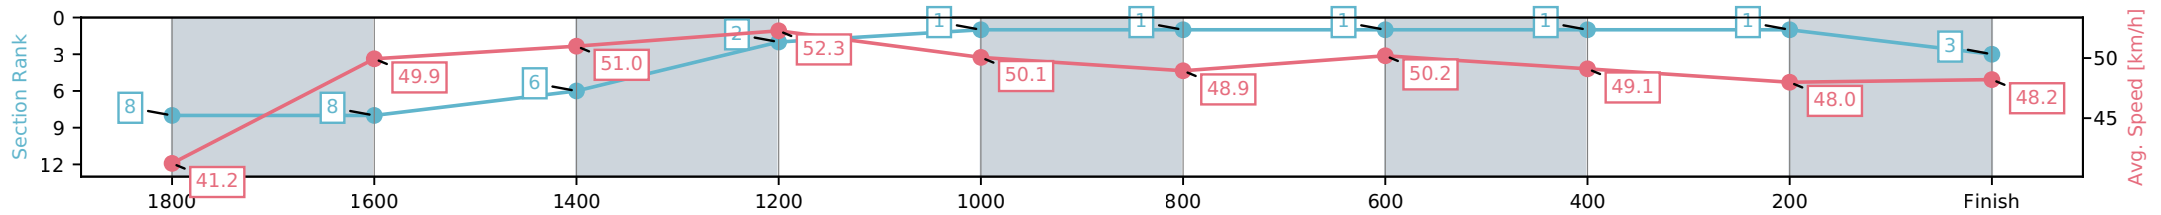

Horse/Jockey Name	Joyride(AUS)/C J Dalgety
Finish Rank	3
Fastest Section Time (Section)	0:13.78 (1400-1200)
Top Speed [km/h] (Section)	53.3 (1400-1200)
Race State	Finished

NZ Metropolitan Trotting Club Inc Harness
Race 4: COMMODORE AIRPORT - HOTEL SUPPORTING
OWNERS' NIGHT PACE - 2000m

27 March 2026 - 6:49PM

Weather: Cloudy

Section	L2000	L1800	L1600	L1400	L1200	L1000	L800	L600	L400	L200
Section Times	2:29.93 (0:18.09)	2:11.84 [8] (0:14.77)	1:57.08 [6] (0:14.60)	1:42.48 [2] (0:13.78)	1:28.70 [1] (0:14.60)	1:14.10 [1] (0:14.83)	0:59.26 [1] (0:14.34)	0:44.92 [1] (0:14.80)	0:30.12 [1] (0:15.16)	0:14.96 [3] (0:14.96)
Average Speed [km/h]	41.2	49.9	51.0	52.3	50.1	48.9	50.2	49.1	48.0	48.2
Top Speed [km/h]	52.4	51.9	51.9	53.3	53.2	50.1	50.6	50.3	48.7	49.1
Avg. Dist. to Rail [m]	11.1	3.6	4.7	6.0	1.9	1.2	1.1	1.4	1.7	3.8

- [ ] Ranking at each section and finish
- -:-:- No data available at this section
- NA No data available