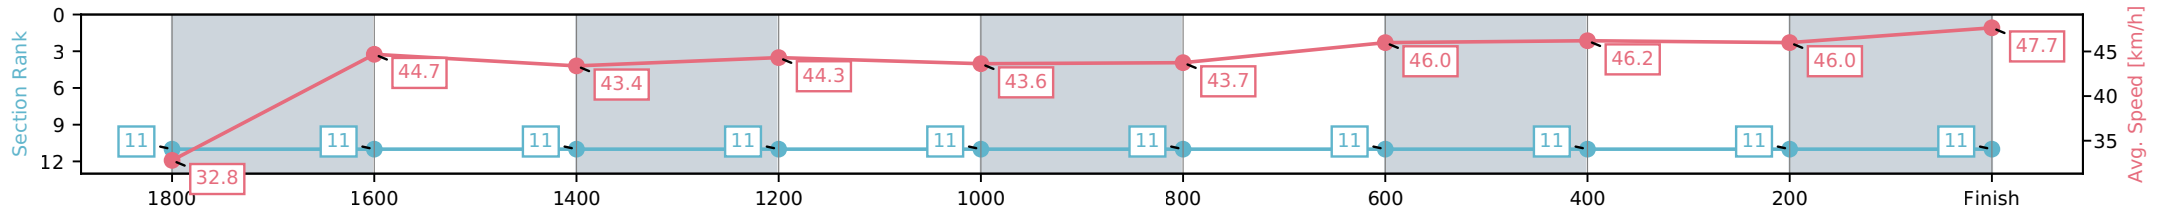

Horse/Jockey Name	Zoom X/S J Ottley
Finish Rank	11
Fastest Section Time (Section)	0:15.13 (200-0)
Top Speed [km/h] (Section)	48.4 (200-0)
Race State	Finished

NZ Metropolitan Trotting Club Inc Harness
Race 4: COMMODORE AIRPORT - HOTEL SUPPORTING
OWNERS' NIGHT PACE - 2000m

27 March 2026 - 6:49PM

Weather: Cloudy

Section	L2000	L1800	L1600	L1400	L1200	L1000	L800	L600	L400	L200
Section Times	2:47.60 (0:22.60)	2:25.00 [11] (0:16.24)	2:08.77 [11] (0:16.69)	1:52.08 [11] (0:16.25)	1:35.83 [11] (0:16.69)	1:19.14 [11] (0:16.67)	1:02.47 [11] (0:15.66)	0:46.81 [11] (0:15.81)	0:31.00 [11] (0:15.87)	0:15.13 [11] (0:15.13)
Average Speed [km/h]	32.8	44.7	43.4	44.3	43.6	43.7	46.0	46.2	46.0	47.7
Top Speed [km/h]	45.5	45.4	44.4	44.8	44.2	44.6	46.4	47.0	46.7	48.4
Avg. Dist. to Rail [m]	3.7	1.4	0.9	3.2	1.6	1.8	2.4	2.3	2.2	3.8

- [ ] Ranking at each section and finish
- -:-:- No data available at this section
- NA No data available