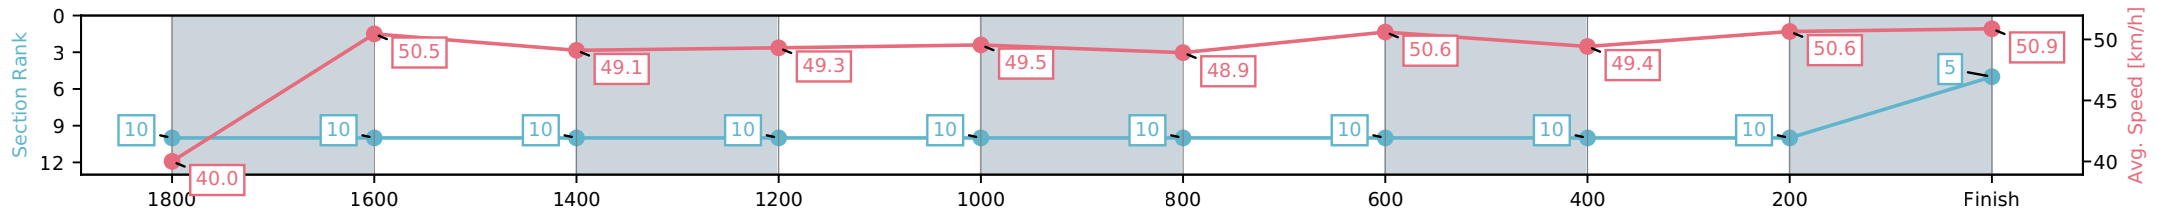

Horse/Jockey Name	Heaven/John R Dunn
Finish Rank	5
Fastest Section Time (Section)	0:14.19 (200-0)
Top Speed [km/h] (Section)	52.1 (200-0)
Race State	Finished

NZ Metropolitan Trotting Club Inc Harness
Race 4: COMMODORE AIRPORT - HOTEL SUPPORTING
OWNERS' NIGHT PACE - 2000m

27 March 2026 - 6:49PM

Weather: Cloudy

Section	L2000	L1800	L1600	L1400	L1200	L1000	L800	L600	L400	L200
Section Times	2:30.29 (0:19.01)	2:11.28 [10] (0:14.36)	1:56.91 [10] (0:14.75)	1:42.16 [10] (0:14.60)	1:27.56 [10] (0:14.63)	1:12.93 [10] (0:14.86)	0:58.07 [10] (0:14.23)	0:43.84 [10] (0:14.87)	0:28.97 [10] (0:14.78)	0:14.19 [5] (0:14.19)
Average Speed [km/h]	40.0	50.5	49.1	49.3	49.5	48.9	50.6	49.4	50.6	50.9
Top Speed [km/h]	51.5	51.8	50.3	50.1	50.8	50.7	51.1	50.2	51.1	52.1
Avg. Dist. to Rail [m]	3.0	1.4	1.0	2.7	1.0	1.4	3.0	3.0	6.4	11.4

- [ ] Ranking at each section and finish
- -:-:- No data available at this section
- NA No data available