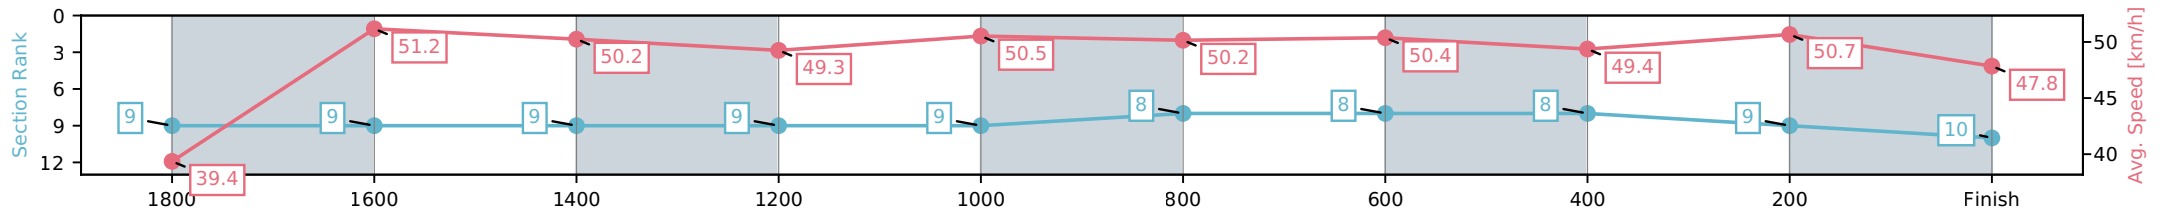

Horse/Jockey Name	Delightful Dreams/O G Thornley
Finish Rank	10
Fastest Section Time (Section)	0:14.29 (800-600)
Top Speed [km/h] (Section)	53.1 (2000 - 1800)
Race State	Finished

NZ Metropolitan Trotting Club Inc Harness
Race 4: COMMODORE AIRPORT - HOTEL SUPPORTING
OWNERS' NIGHT PACE - 2000m

27 March 2026 - 6:49PM

Weather: Cloudy

Section	L2000	L1800	L1600	L1400	L1200	L1000	L800	L600	L400	L200
Section Times	2:30.89 (0:18.90)	2:11.99 [9] (0:14.38)	1:57.62 [9] (0:14.66)	1:42.96 [9] (0:14.62)	1:28.34 [9] (0:14.61)	1:13.73 [8] (0:14.69)	0:59.04 [8] (0:14.29)	0:44.75 [8] (0:14.88)	0:29.87 [9] (0:14.81)	0:15.06 [10] (0:15.06)
Average Speed [km/h]	39.4	51.2	50.2	49.3	50.5	50.2	50.4	49.4	50.7	47.8
Top Speed [km/h]	53.1	52.6	51.7	50.3	52.3	52.4	50.8	50.3	51.5	50.0
Avg. Dist. to Rail [m]	13.0	3.6	3.2	4.7	3.1	3.1	3.2	2.9	6.6	9.4

- [ ] Ranking at each section and finish
- -:-:- No data available at this section
- NA No data available