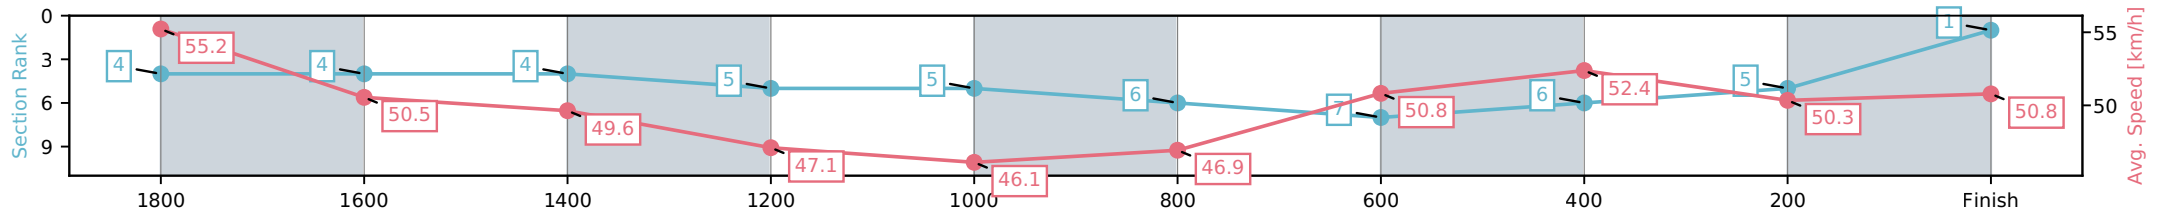

Horse/Jockey Name	Next Level/K A Butt
Finish Rank	1
Fastest Section Time (Section)	0:13.82 (600-400)
Top Speed [km/h] (Section)	56.3 (1980 - 1800)
Race State	Finished

NZ Metropolitan Trotting Club Inc Harness

Race 6: PENINSULAR BEACHFRONT RESORT
MOOLOOLABA MOBILE PACE - 1980m

27 March 2026 - 7:39PM

Weather: Cloudy

Section	L1980	L1800	L1600	L1400	L1200	L1000	L800	L600	L400	L200
Section Times	2:23.45 (0:11.31)	2:12.14 [4] (0:14.48)	1:57.66 [4] (0:14.61)	1:43.05 [5] (0:15.29)	1:27.76 [5] (0:15.75)	1:12.02 [6] (0:15.45)	0:56.57 [7] (0:14.18)	0:42.39 [6] (0:13.82)	0:28.57 [5] (0:14.37)	0:14.19 [1] (0:14.19)
Average Speed [km/h]	55.2	50.5	49.6	47.1	46.1	46.9	50.8	52.4	50.3	50.8
Top Speed [km/h]	56.3	55.6	50.7	48.4	46.6	47.2	53.4	53.3	51.6	52.3
Avg. Dist. to Rail [m]	7.8	2.9	1.2	2.9	1.2	1.2	1.7	1.0	1.2	5.9

[ ] Ranking at each section and finish
-:-:- No data available at this section
NA No data available