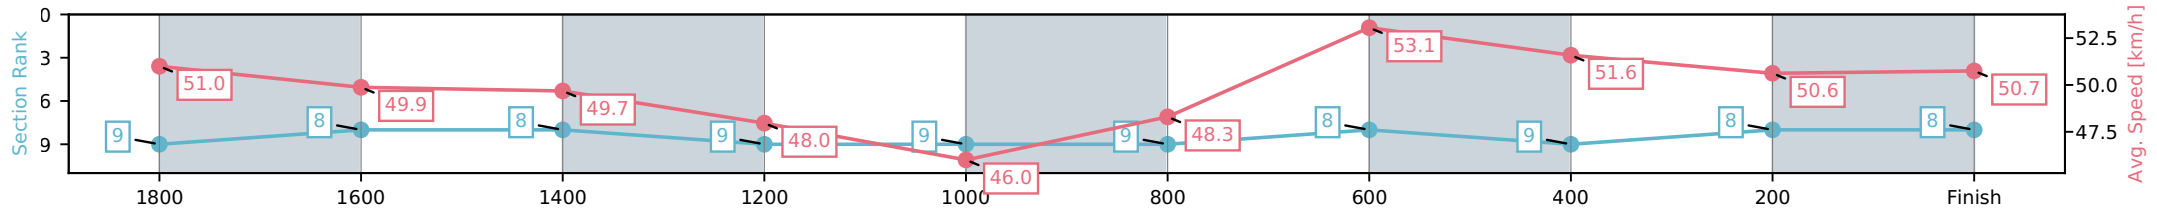

NZ Metropolitan Trotting Club Inc Harness

Race 6: PENINSULAR BEACHFRONT RESORT
MOOLOOLABA MOBILE PACE - 1980m

27 March 2026 - 7:39PM

Weather: Cloudy

Section	L1980	L1800	L1600	L1400	L1200	L1000	L800	L600	L400	L200
Section Times	2:24.04 (0:12.23)	2:11.81 [8] (0:14.57)	1:57.24 [8] (0:14.56)	1:42.68 [9] (0:15.00)	1:27.67 [9] (0:15.92)	1:11.76 [9] (0:15.27)	0:56.49 [8] (0:13.57)	0:42.92 [9] (0:14.33)	0:28.59 [8] (0:14.40)	0:14.19 [8] (0:14.19)
Average Speed [km/h]	51.0	49.9	49.7	48.0	46.0	48.3	53.1	51.6	50.6	50.7
Top Speed [km/h]	54.5	52.6	51.0	50.2	47.8	50.1	54.6	53.3	51.1	52.0
Avg. Dist. to Rail [m]	8.1	1.7	0.8	3.0	2.1	3.3	5.0	3.9	2.6	8.6