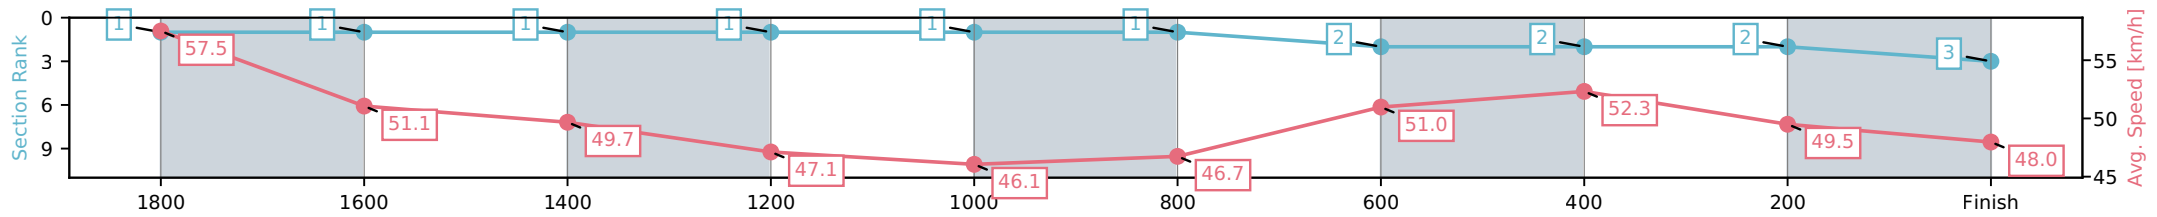

NZ Metropolitan Trotting Club Inc Harness

Race 6: PENINSULAR BEACHFRONT RESORT
MOOLOOLABA MOBILE PACE - 1980m

27 March 2026 - 7:39PM

Weather: Cloudy

Section	L1980	L1800	L1600	L1400	L1200	L1000	L800	L600	L400	L200
Section Times	2:23.81 (0:10.80)	2:13.01 [1] (0:14.27)	1:58.74 [1] (0:14.60)	1:44.13 [1] (0:15.29)	1:28.85 [1] (0:15.78)	1:13.07 [1] (0:15.50)	0:57.56 [2] (0:14.13)	0:43.44 [2] (0:13.83)	0:29.60 [2] (0:14.60)	0:15.00 [3] (0:15.00)
Average Speed [km/h]	57.5	51.1	49.7	47.1	46.1	46.7	51.0	52.3	49.5	48.0
Top Speed [km/h]	59.1	55.3	51.6	47.8	46.7	47.6	53.8	53.8	50.4	48.5
Avg. Dist. to Rail [m]	5.6	2.0	1.3	3.0	1.3	1.2	1.6	0.8	0.9	2.6