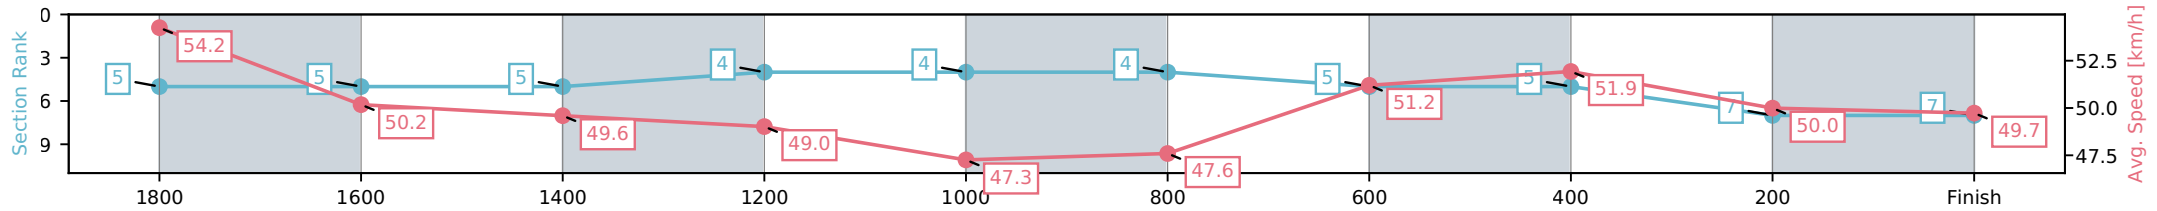

NZ Metropolitan Trotting Club Inc Harness

Race 6: PENINSULAR BEACHFRONT RESORT
MOOLOOLABA MOBILE PACE - 1980m

27 March 2026 - 7:39PM

Weather: Cloudy

Section	L1980	L1800	L1600	L1400	L1200	L1000	L800	L600	L400	L200
Section Times	2:24.01 (0:11.51)	2:12.50 [5] (0:14.63)	1:57.87 [5] (0:14.79)	1:43.08 [4] (0:14.69)	1:28.39 [4] (0:15.61)	1:12.78 [4] (0:15.44)	0:57.34 [5] (0:14.07)	0:43.27 [5] (0:14.13)	0:29.14 [7] (0:14.66)	0:14.48 [7] (0:14.48)
Average Speed [km/h]	54.2	50.2	49.6	49.0	47.3	47.6	51.2	51.9	50.0	49.7
Top Speed [km/h]	54.8	53.5	50.8	50.7	47.9	48.6	53.5	53.3	51.3	50.5
Avg. Dist. to Rail [m]	3.8	2.9	2.7	4.9	3.0	3.1	3.5	2.6	3.0	6.1