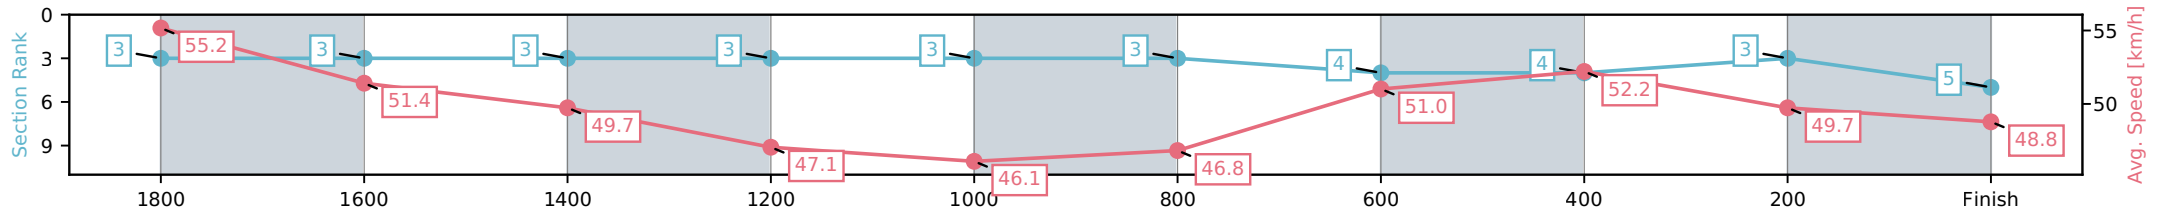

NZ Metropolitan Trotting Club Inc Harness

Race 6: PENINSULAR BEACHFRONT RESORT
MOOLOOLABA MOBILE PACE - 1980m

27 March 2026 - 7:39PM

Weather: Cloudy

Section	L1980	L1800	L1600	L1400	L1200	L1000	L800	L600	L400	L200
Section Times	2:23.85 (0:11.28)	2:12.57 [3] (0:14.14)	1:58.42 [3] (0:14.58)	1:43.84 [3] (0:15.30)	1:28.54 [3] (0:15.78)	1:12.77 [3] (0:15.50)	0:57.27 [4] (0:14.11)	0:43.16 [4] (0:13.86)	0:29.30 [3] (0:14.54)	0:14.76 [5] (0:14.76)
Average Speed [km/h]	55.2	51.4	49.7	47.1	46.1	46.8	51.0	52.2	49.7	48.8
Top Speed [km/h]	55.5	55.0	50.9	47.9	46.7	47.5	53.6	53.6	51.3	49.9
Avg. Dist. to Rail [m]	2.0	1.5	1.2	3.0	1.3	1.2	1.7	0.8	0.7	0.9