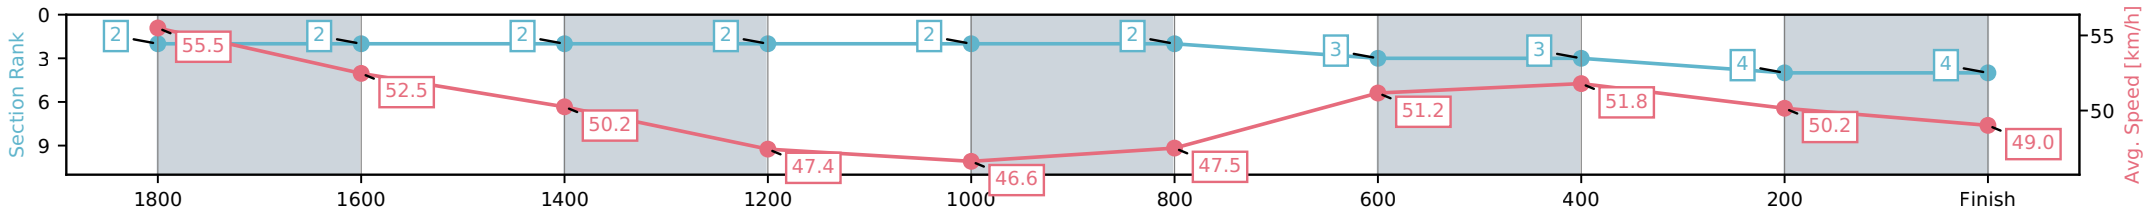

NZ Metropolitan Trotting Club Inc Harness

Race 6: PENINSULAR BEACHFRONT RESORT
MOOLOOLABA MOBILE PACE - 1980m

27 March 2026 - 7:39PM

Weather: Cloudy

Section	L1980	L1800	L1600	L1400	L1200	L1000	L800	L600	L400	L200
Section Times	2:23.82 (0:11.20)	2:12.62 [2] (0:14.11)	1:58.51 [2] (0:14.62)	1:43.89 [2] (0:15.18)	1:28.71 [2] (0:15.78)	1:12.93 [2] (0:15.46)	0:57.47 [3] (0:14.08)	0:43.40 [3] (0:14.11)	0:29.29 [4] (0:14.60)	0:14.69 [4] (0:14.69)
Average Speed [km/h]	55.5	52.5	50.2	47.4	46.6	47.5	51.2	51.8	50.2	49.0
Top Speed [km/h]	56.1	55.0	52.3	48.0	47.7	48.5	53.6	53.3	50.8	49.9
Avg. Dist. to Rail [m]	11.5	4.6	2.8	5.0	2.8	2.9	3.3	2.2	2.8	7.1