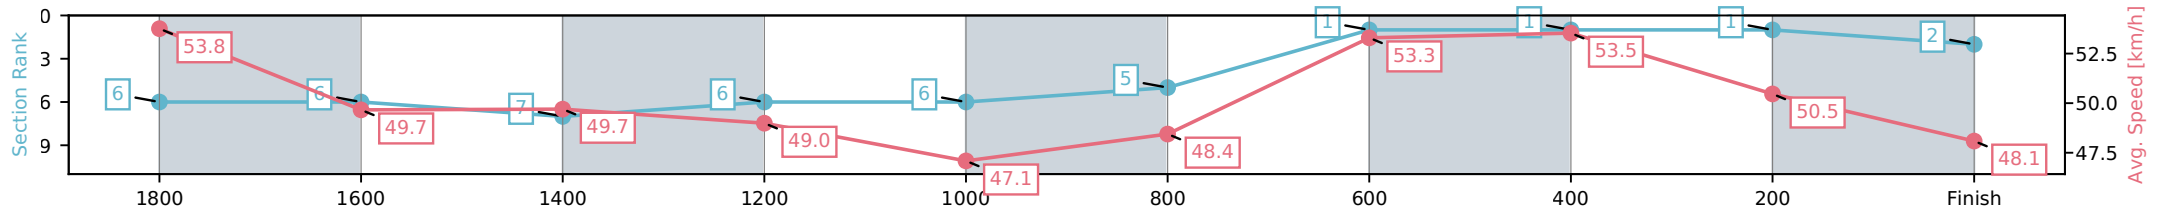

NZ Metropolitan Trotting Club Inc Harness

Race 6: PENINSULAR BEACHFRONT RESORT
MOOLOOLABA MOBILE PACE - 1980m

27 March 2026 - 7:39PM

Weather: Cloudy

Section	L1980	L1800	L1600	L1400	L1200	L1000	L800	L600	L400	L200
Section Times	2:23.60 (0:11.59)	2:12.01 [6] (0:14.89)	1:57.12 [7] (0:14.81)	1:42.32 [6] (0:14.70)	1:27.62 [6] (0:15.65)	1:11.97 [5] (0:15.22)	0:56.74 [1] (0:13.51)	0:43.24 [1] (0:13.78)	0:29.46 [1] (0:14.49)	0:14.97 [2] (0:14.97)
Average Speed [km/h]	53.8	49.7	49.7	49.0	47.1	48.4	53.3	53.5	50.5	48.1
Top Speed [km/h]	54.3	52.5	50.5	50.5	47.8	50.7	54.8	54.7	52.6	49.4
Avg. Dist. to Rail [m]	5.3	4.1	3.0	5.1	3.0	3.4	4.9	3.5	2.6	4.3