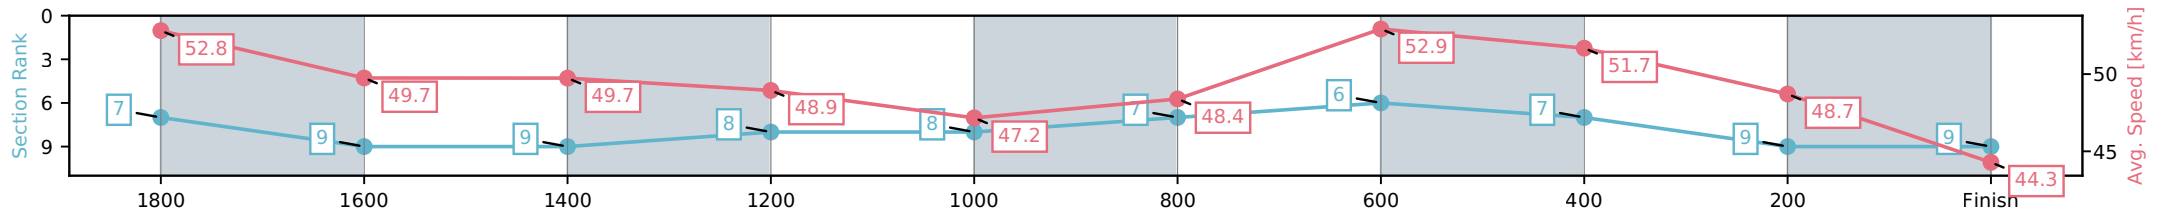

NZ Metropolitan Trotting Club Inc Harness

Race 6: PENINSULAR BEACHFRONT RESORT
MOOLOOLABA MOBILE PACE - 1980m

27 March 2026 - 7:39PM

Weather: Cloudy

Section	L1980	L1800	L1600	L1400	L1200	L1000	L800	L600	L400	L200
Section Times	2:26.63 (0:11.83)	2:14.80 [9] (0:14.99)	1:59.80 [9] (0:14.77)	1:45.04 [8] (0:14.72)	1:30.32 [8] (0:15.65)	1:14.66 [7] (0:15.21)	0:59.45 [6] (0:13.61)	0:45.84 [7] (0:14.40)	0:31.44 [9] (0:15.22)	0:16.22 [9] (0:16.22)
Average Speed [km/h]	52.8	49.7	49.7	48.9	47.2	48.4	52.9	51.7	48.7	44.3
Top Speed [km/h]	53.8	53.3	50.3	50.3	47.6	50.2	53.9	53.1	50.1	47.4
Avg. Dist. to Rail [m]	14.3	5.6	2.8	5.2	3.1	3.2	5.2	4.7	4.7	8.2

- [] Ranking at each section and finish
- :-:- No data available at this section
- NA No data available