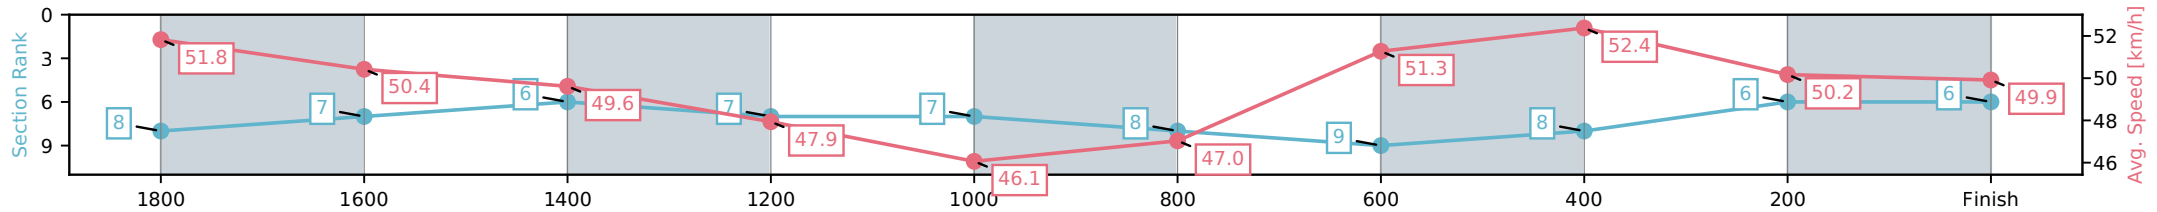

NZ Metropolitan Trotting Club Inc Harness

Race 6: PENINSULAR BEACHFRONT RESORT
MOOLOOLABA MOBILE PACE - 1980m

27 March 2026 - 7:39PM

Weather: Cloudy

Section	L1980	L1800	L1600	L1400	L1200	L1000	L800	L600	L400	L200
Section Times	2:23.98 (0:12.16)	2:11.82 [7] (0:14.44)	1:57.38 [6] (0:14.41)	1:42.97 [7] (0:15.03)	1:27.94 [7] (0:15.73)	1:12.21 [8] (0:15.59)	0:56.62 [9] (0:14.04)	0:42.57 [8] (0:13.98)	0:28.59 [6] (0:14.14)	0:14.45 [6] (0:14.45)
Average Speed [km/h]	51.8	50.4	49.6	47.9	46.1	47.0	51.3	52.4	50.2	49.9
Top Speed [km/h]	52.4	52.6	50.4	49.4	46.8	47.6	54.5	54.3	50.9	50.8
Avg. Dist. to Rail [m]	11.0	2.8	0.8	2.0	0.9	2.6	3.9	2.9	1.6	2.6