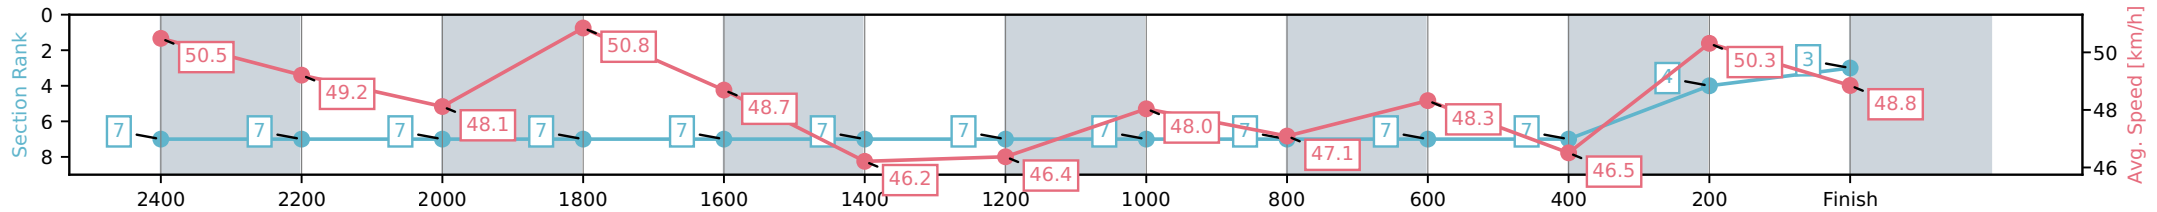

Horse/Jockey Name	Song Of Seas/John R Dunn
Finish Rank	3
Fastest Section Time (Section)	0:14.16 (2000-1800)
Top Speed [km/h] (Section)	51.6 (2000-1800)
Race State	Finished

NZ Metropolitan Trotting Club Inc Harness
Race 8: GREG & LEIGH AYERS WISHING ALL OWNERS
GOOD LUCK MOBILE PACE - 2600m

27 March 2026 - 8:33PM

Weather: Cloudy

Section	L2600	L2400	L2200	L2000	L1800	L1600	L1400	L1200	L1000	L800	L600	L400	L200
Section Times	3:16.47 (0:14.57)	3:01.90 [7] (0:14.98)	2:46.92 [7] (0:15.14)	2:31.78 [7] (0:14.16)	2:17.62 [7] (0:14.96)	2:02.66 [7] (0:15.79)	1:46.87 [7] (0:15.53)	1:31.33 [7] (0:15.42)	1:15.91 [7] (0:15.56)	1:00.35 [7] (0:14.89)	0:45.46 [7] (0:15.84)	0:29.61 [4] (0:14.90)	0:14.72 [3] (0:14.72)
Average Speed [km/h]	50.5	49.2	48.1	50.8	48.7	46.2	46.4	48.0	47.1	48.3	46.5	50.3	48.8
Top Speed [km/h]	51.2	50.0	50.3	51.6	50.3	47.5	47.6	49.9	49.7	48.7	47.6	51.4	50.9
Avg. Dist. to Rail [m]	7.4	3.3	1.8	1.5	1.9	1.9	2.8	3.4	2.7	2.2	2.8	5.7	6.3

- [ ] Ranking at each section and finish
- -:-:- No data available at this section
- NA No data available