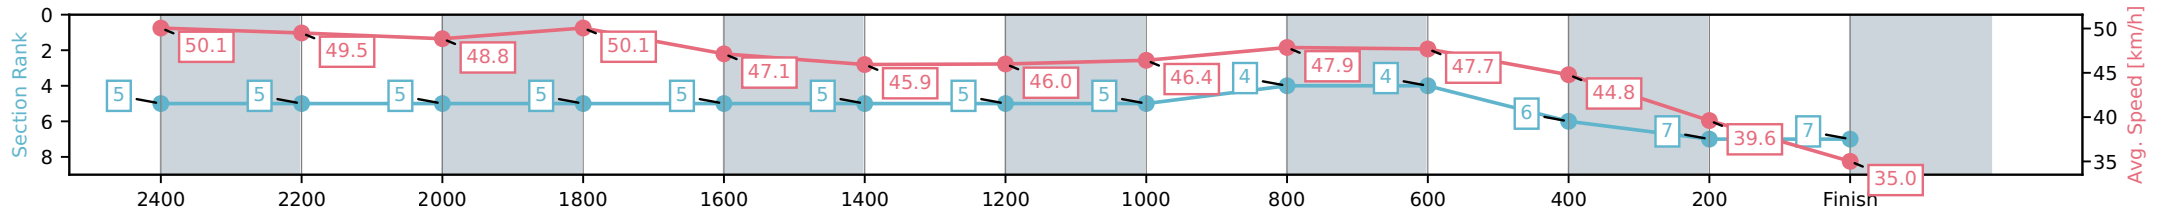

Horse/Jockey Name	Harry's Gold/R E Cameron
Finish Rank	7
Fastest Section Time (Section)	0:13.61 (2600 - 2400)
Top Speed [km/h] (Section)	51.7 (2600 - 2400)
Race State	Finished

NZ Metropolitan Trotting Club Inc Harness
Race 8: GREG & LEIGH AYERS WISHING ALL OWNERS
GOOD LUCK MOBILE PACE - 2600m

27 March 2026 - 8:33PM

Weather: Cloudy

Section	L2600	L2400	L2200	L2000	L1800	L1600	L1400	L1200	L1000	L800	L600	L400	L200
Section Times	3:25.51 (0:13.61)	3:11.90 [5] (0:14.73)	2:57.17 [5] (0:14.87)	2:42.30 [5] (0:14.39)	2:27.91 [5] (0:15.38)	2:12.54 [5] (0:15.79)	1:56.74 [5] (0:15.65)	1:41.10 [5] (0:15.70)	1:25.39 [4] (0:15.20)	1:10.19 [4] (0:15.10)	0:55.10 [6] (0:16.21)	0:38.89 [7] (0:18.38)	0:20.50 [7] (0:20.50)
Average Speed [km/h]	50.1	49.5	48.8	50.1	47.1	45.9	46.0	46.4	47.9	47.7	44.8	39.6	35.0
Top Speed [km/h]	51.7	51.2	49.4	51.3	50.4	47.4	47.9	49.6	50.3	48.3	47.0	42.5	37.4
Avg. Dist. to Rail [m]	10.5	2.0	1.3	1.5	1.2	1.2	2.7	1.6	1.5	2.4	1.3	1.8	3.1

- [ ] Ranking at each section and finish
- -:-:- No data available at this section
- NA No data available