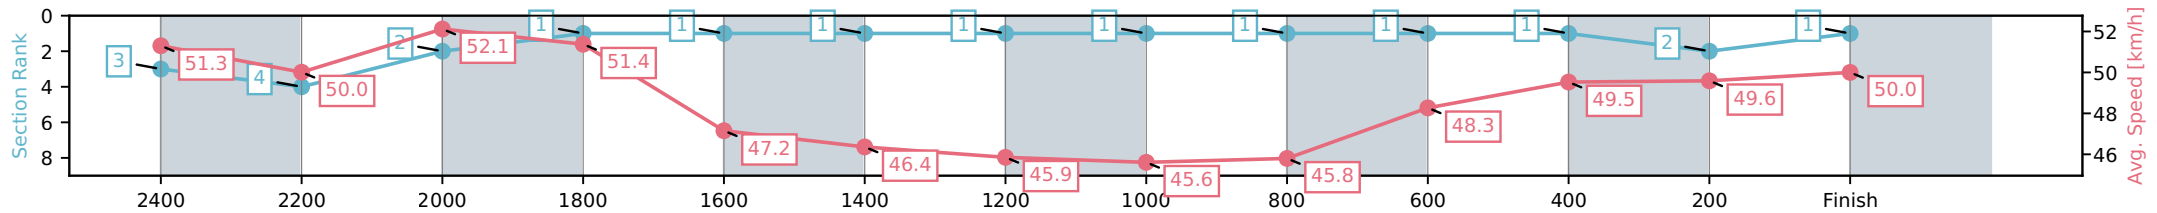

Horse/Jockey Name	Ashley Frank/B N Orange
Finish Rank	1
Fastest Section Time (Section)	0:13.31 (2600 - 2400)
Top Speed [km/h] (Section)	53.0 (2200-2000)
Race State	Finished

NZ Metropolitan Trotting Club Inc Harness
Race 8: GREG & LEIGH AYERS WISHING ALL OWNERS
GOOD LUCK MOBILE PACE - 2600m

27 March 2026 - 8:33PM

Weather: Cloudy

Section	L2600	L2400	L2200	L2000	L1800	L1600	L1400	L1200	L1000	L800	L600	L400	L200
Section Times	3:13.42 (0:13.31)	3:00.11 [4] (0:14.75)	2:45.36 [2] (0:14.14)	2:31.21 [1] (0:14.01)	2:17.20 [1] (0:15.43)	2:01.77 [1] (0:15.65)	1:46.12 [1] (0:15.71)	1:30.41 [1] (0:15.94)	1:14.47 [1] (0:15.83)	0:58.63 [1] (0:14.91)	0:43.72 [1] (0:14.68)	0:29.04 [2] (0:14.64)	0:14.40 [1] (0:14.40)
Average Speed [km/h]	51.3	50.0	52.1	51.4	47.2	46.4	45.9	45.6	45.8	48.3	49.5	49.6	50.0
Top Speed [km/h]	52.9	50.9	53.0	52.3	49.7	47.6	47.6	46.2	46.6	50.3	50.3	50.8	50.8
Avg. Dist. to Rail [m]	5.6	3.0	3.3	3.1	1.9	1.2	2.5	1.2	1.2	1.9	1.6	1.5	3.9

- [ ] Ranking at each section and finish
- -:-:- No data available at this section
- NA No data available