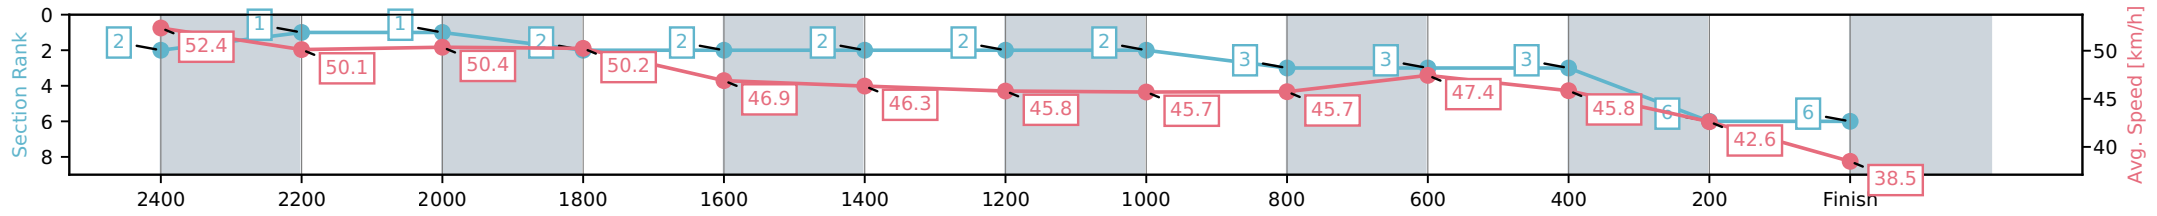

Horse/Jockey Name	Perestrello/C J Dalgety
Finish Rank	6
Fastest Section Time (Section)	0:13.01 (2600 - 2400)
Top Speed [km/h] (Section)	53.9 (2600 - 2400)
Race State	Finished

NZ Metropolitan Trotting Club Inc Harness
Race 8: GREG & LEIGH AYERS WISHING ALL OWNERS
GOOD LUCK MOBILE PACE - 2600m

27 March 2026 - 8:33PM

Weather: Cloudy

Section	L2600	L2400	L2200	L2000	L1800	L1600	L1400	L1200	L1000	L800	L600	L400	L200
Section Times	3:21.73 (0:13.01)	3:08.72 [1] (0:14.68)	2:54.04 [1] (0:14.46)	2:39.58 [2] (0:14.32)	2:25.26 [2] (0:15.50)	2:09.76 [2] (0:15.67)	1:54.08 [2] (0:15.71)	1:38.37 [2] (0:15.91)	1:22.46 [3] (0:15.87)	1:06.59 [3] (0:15.18)	0:51.41 [3] (0:15.81)	0:35.60 [6] (0:16.99)	0:18.61 [6] (0:18.61)
Average Speed [km/h]	52.4	50.1	50.4	50.2	46.9	46.3	45.8	45.7	45.7	47.4	45.8	42.6	38.5
Top Speed [km/h]	53.9	51.7	52.4	50.7	49.8	46.9	47.4	46.7	47.0	47.8	47.2	44.2	41.7
Avg. Dist. to Rail [m]	8.7	2.8	2.0	1.7	1.5	1.2	2.7	1.3	1.2	1.9	1.1	1.2	4.0

[ ] Ranking at each section and finish
-:-:- No data available at this section
NA No data available