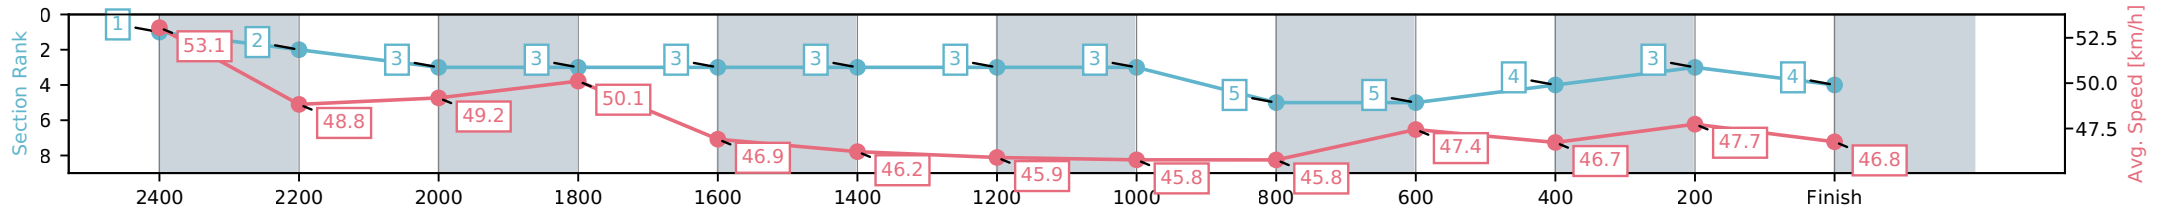

Horse/Jockey Name	Harry's Girl/S J Thornley
Finish Rank	4
Fastest Section Time (Section)	0:12.82 (2600 - 2400)
Top Speed [km/h] (Section)	54.8 (2600 - 2400)
Race State	Finished

NZ Metropolitan Trotting Club Inc Harness
Race 8: GREG & LEIGH AYERS WISHING ALL OWNERS
GOOD LUCK MOBILE PACE - 2600m

27 March 2026 - 8:33PM

Weather: Cloudy

Section	L2600	L2400	L2200	L2000	L1800	L1600	L1400	L1200	L1000	L800	L600	L400	L200
Section Times	3:16.87 (0:12.82)	3:04.05 [2] (0:14.88)	2:49.17 [3] (0:14.76)	2:34.41 [3] (0:14.36)	2:20.04 [3] (0:15.49)	2:04.55 [3] (0:15.70)	1:48.85 [3] (0:15.69)	1:33.16 [3] (0:15.88)	1:17.28 [5] (0:15.85)	1:01.43 [5] (0:15.17)	0:46.26 [4] (0:15.58)	0:30.67 [3] (0:15.29)	0:15.38 [4] (0:15.38)
Average Speed [km/h]	53.1	48.8	49.2	50.1	46.9	46.2	45.9	45.8	45.8	47.4	46.7	47.7	46.8
Top Speed [km/h]	54.8	51.4	50.1	50.5	50.3	46.7	47.3	46.9	47.0	48.2	49.0	49.8	48.1
Avg. Dist. to Rail [m]	5.8	1.3	1.4	1.8	1.5	1.3	2.8	1.2	1.2	1.9	1.6	2.3	4.4

- [ ] Ranking at each section and finish
- -:-:- No data available at this section
- NA No data available