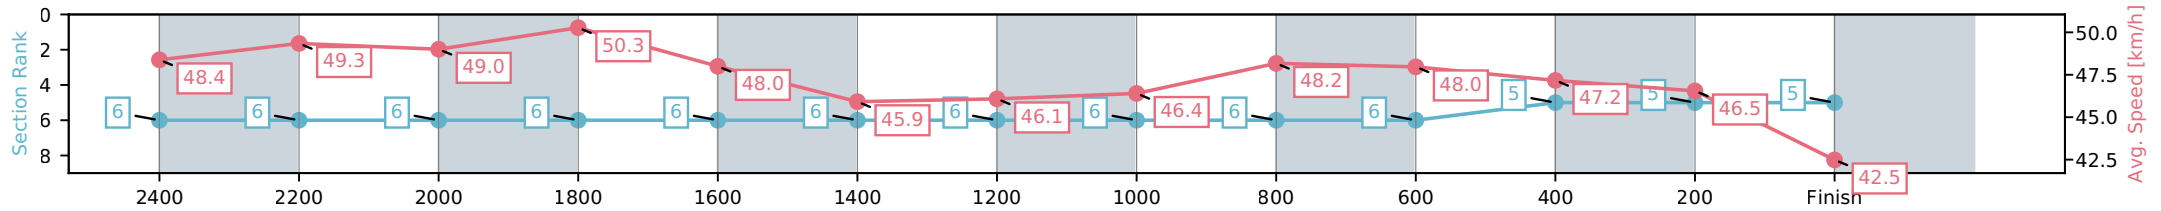

Horse/Jockey Name	Captain Kiwi/R D Holmes
Finish Rank	5
Fastest Section Time (Section)	0:14.09 (2600 - 2400)
Top Speed [km/h] (Section)	51.3 (2000-1800)
Race State	Finished

NZ Metropolitan Trotting Club Inc Harness
Race 8: GREG & LEIGH AYERS WISHING ALL OWNERS
GOOD LUCK MOBILE PACE - 2600m

27 March 2026 - 8:33PM

Weather: Cloudy

Section	L2600	L2400	L2200	L2000	L1800	L1600	L1400	L1200	L1000	L800	L600	L400	L200
Section Times	3:19.26 (0:14.09)	3:05.17 [6] (0:14.84)	2:50.32 [6] (0:14.84)	2:35.48 [6] (0:14.32)	2:21.16 [6] (0:15.19)	2:05.97 [6] (0:15.82)	1:50.15 [6] (0:15.62)	1:34.52 [6] (0:15.74)	1:18.78 [6] (0:15.22)	1:03.56 [6] (0:15.01)	0:48.55 [5] (0:15.76)	0:32.80 [5] (0:15.88)	0:16.92 [5] (0:16.92)
Average Speed [km/h]	48.4	49.3	49.0	50.3	48.0	45.9	46.1	46.4	48.2	48.0	47.2	46.5	42.5
Top Speed [km/h]	49.6	50.0	51.1	51.3	50.0	47.5	47.3	49.5	50.3	48.4	48.0	47.0	45.8
Avg. Dist. to Rail [m]	12.0	2.5	1.6	2.0	2.0	1.4	3.1	1.8	2.5	3.7	4.3	3.7	4.3

- [ ] Ranking at each section and finish
- -:-:- No data available at this section
- NA No data available