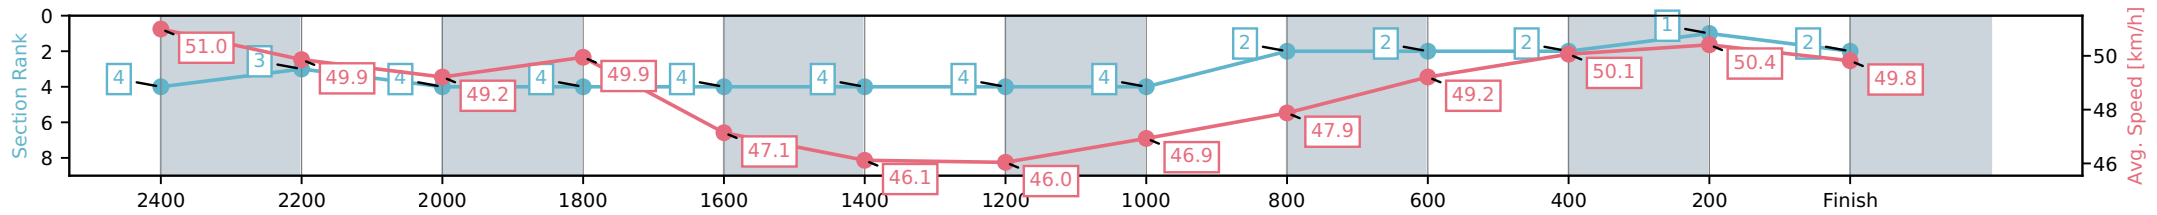

Horse/Jockey Name	King's Command/T M Williams
Finish Rank	2
Fastest Section Time (Section)	0:13.45 (2600 - 2400)
Top Speed [km/h] (Section)	52.8 (2400-2200)
Race State	Finished

NZ Metropolitan Trotting Club Inc Harness
Race 8: GREG & LEIGH AYERS WISHING ALL OWNERS
GOOD LUCK MOBILE PACE - 2600m

27 March 2026 - 8:33PM

Weather: Cloudy

Section	L2600	L2400	L2200	L2000	L1800	L1600	L1400	L1200	L1000	L800	L600	L400	L200
Section Times	3:13.47 (0:13.45)	3:00.02 [3] (0:14.55)	2:45.46 [4] (0:14.82)	2:30.65 [4] (0:14.42)	2:16.23 [4] (0:15.42)	2:00.81 [4] (0:15.76)	1:45.04 [4] (0:15.64)	1:29.40 [4] (0:15.60)	1:13.80 [2] (0:15.40)	0:58.40 [2] (0:14.64)	0:43.77 [2] (0:14.72)	0:29.05 [1] (0:14.58)	0:14.46 [2] (0:14.46)
Average Speed [km/h]	51.0	49.9	49.2	49.9	47.1	46.1	46.0	46.9	47.9	49.2	50.1	50.4	49.8
Top Speed [km/h]	52.7	52.8	50.4	50.8	50.1	47.3	47.9	50.2	50.2	50.5	50.4	50.9	50.9
Avg. Dist. to Rail [m]	3.0	1.2	1.7	1.5	1.5	1.4	2.6	2.1	3.1	3.9	3.4	3.3	5.4

- [ ] Ranking at each section and finish
- -:-:- No data available at this section
- NA No data available