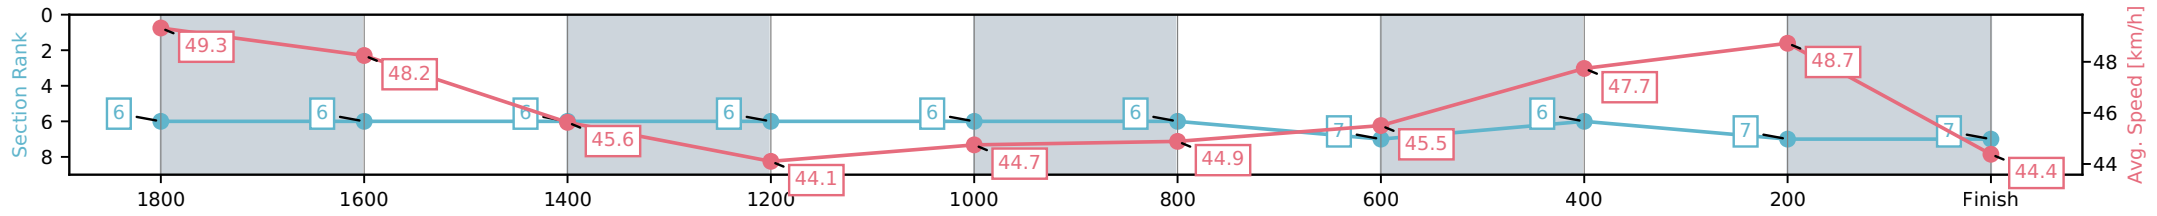

NZ Metropolitan Trotting Club Inc Harness
 Race 3: BOOK NOW FOR MIDWINTER XMAS THIS JULY &
 AUGUST MOBILE PACE - 1980m

15 April 2026 - 5:30PM

Weather: Fine

Section	L1980	L1800	L1600	L1400	L1200	L1000	L800	L600	L400	L200
Section Times	2:32.70 (0:12.33)	2:20.37 [4] (0:15.01)	2:05.36 [4] (0:16.01)	1:49.34 [3] (0:16.29)	1:33.06 [3] (0:16.19)	1:16.86 [3] (0:16.09)	1:00.78 [2] (0:15.61)	0:45.16 [3] (0:15.41)	0:29.75 [5] (0:14.94)	0:14.82 [6] (0:14.82)
Average Speed [km/h]	50.6	48.8	45.9	44.2	45.5	45.7	46.1	47.6	49.1	48.6
Top Speed [km/h]	51.9	50.7	47.2	45.3	46.7	46.6	46.8	48.1	50.5	50.6
Avg. Dist. to Rail [m]	5.9	2.9	2.9	4.2	2.8	2.8	3.2	2.8	2.7	3.9

[] Ranking at each section and finish
 -:-:- No data available at this section
 NA No data available

Horse/Jockey Name	Foreman Fox/S J Ottley
Finish Rank	7
Fastest Section Time (Section)	0:14.88 (400-200)
Top Speed [km/h] (Section)	49.7 (1800-1600)
Race State	Finished

NZ Metropolitan Trotting Club Inc Harness
 Race 3: BOOK NOW FOR MIDWINTER XMAS THIS JULY &
 AUGUST MOBILE PACE - 1980m

15 April 2026 - 5:30PM

Weather: Fine

Section	L1980	L1800	L1600	L1400	L1200	L1000	L800	L600	L400	L200
Section Times	2:34.55 (0:12.87)	2:21.68 [6] (0:15.01)	2:06.67 [6] (0:15.87)	1:50.80 [6] (0:16.33)	1:34.47 [6] (0:16.24)	1:18.23 [6] (0:16.17)	1:02.06 [7] (0:15.83)	0:46.24 [6] (0:15.20)	0:31.04 [7] (0:14.88)	0:16.17 [7] (0:16.17)
Average Speed [km/h]	49.3	48.2	45.6	44.1	44.7	44.9	45.5	47.7	48.7	44.4
Top Speed [km/h]	49.6	49.7	46.5	46.1	46.6	46.7	46.7	48.3	49.1	48.0
Avg. Dist. to Rail [m]	3.2	1.1	0.9	2.5	1.3	1.2	1.7	1.3	1.1	2.0