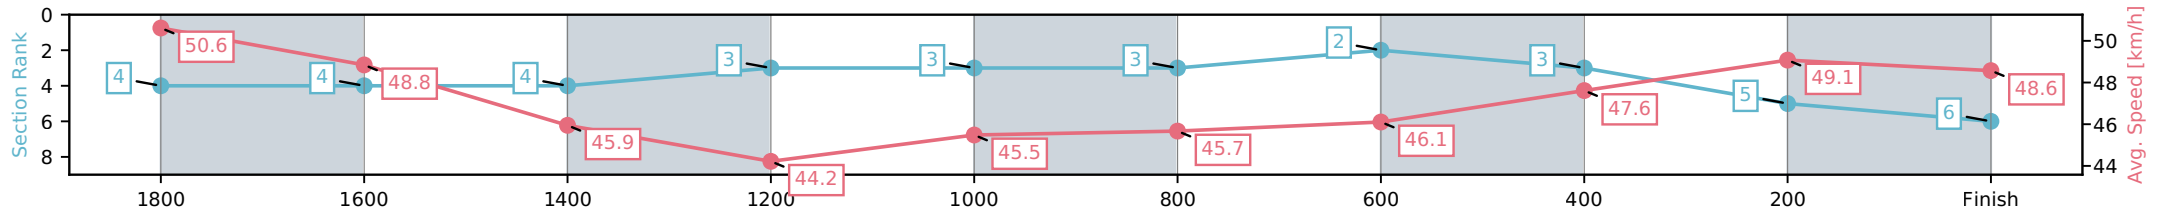

- [] Ranking at each section and finish
- :-:- No data available at this section
- NA No data available

Horse/Jockey Name	Sky News/S J Tomlinson
Finish Rank	6
Fastest Section Time (Section)	0:14.82 (200-0)
Top Speed [km/h] (Section)	51.9 (1980 - 1800)
Race State	Finished

NZ Metropolitan Trotting Club Inc Harness
 Race 3: BOOK NOW FOR MIDWINTER XMAS THIS JULY &
 AUGUST MOBILE PACE - 1980m

15 April 2026 - 5:30PM

Weather: Fine

Section	L1980	L1800	L1600	L1400	L1200	L1000	L800	L600	L400	L200
Section Times	2:32.70 (0:12.33)	2:20.37 [4] (0:15.01)	2:05.36 [4] (0:16.01)	1:49.34 [3] (0:16.29)	1:33.06 [3] (0:16.19)	1:16.86 [3] (0:16.09)	1:00.78 [2] (0:15.61)	0:45.16 [3] (0:15.41)	0:29.75 [5] (0:14.94)	0:14.82 [6] (0:14.82)
Average Speed [km/h]	50.6	48.8	45.9	44.2	45.5	45.7	46.1	47.6	49.1	48.6
Top Speed [km/h]	51.9	50.7	47.2	45.3	46.7	46.6	46.8	48.1	50.5	50.6
Avg. Dist. to Rail [m]	5.9	2.9	2.9	4.2	2.8	2.8	3.2	2.8	2.7	3.9