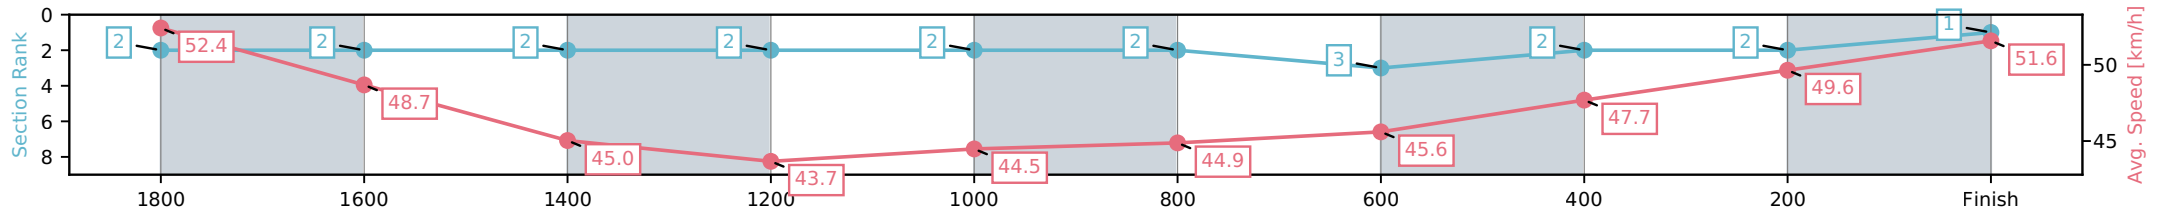

Horse/Jockey Name	Ace Of Spades/Brad Williamson
Finish Rank	1
Fastest Section Time (Section)	0:13.98 (200-0)
Top Speed [km/h] (Section)	53.1 (1980 - 1800)
Race State	Finished

NZ Metropolitan Trotting Club Inc Harness
Race 3: BOOK NOW FOR MIDWINTER XMAS THIS JULY &
AUGUST MOBILE PACE - 1980m

15 April 2026 - 5:30PM

Weather: Fine

Section	L1980	L1800	L1600	L1400	L1200	L1000	L800	L600	L400	L200
Section Times	2:31.46 (0:11.87)	2:19.59 [2] (0:14.92)	2:04.67 [2] (0:16.10)	1:48.58 [2] (0:16.50)	1:32.08 [2] (0:16.32)	1:15.76 [2] (0:16.16)	0:59.60 [3] (0:15.80)	0:43.80 [2] (0:15.22)	0:28.59 [2] (0:14.61)	0:13.98 [1] (0:13.98)
Average Speed [km/h]	52.4	48.7	45.0	43.7	44.5	44.9	45.6	47.7	49.6	51.6
Top Speed [km/h]	53.1	51.8	46.0	44.7	46.2	46.2	46.7	48.4	51.6	52.0
Avg. Dist. to Rail [m]	4.7	1.7	1.0	2.4	1.1	1.1	1.6	1.3	1.2	2.0

[ ] Ranking at each section and finish
-:-:- No data available at this section
NA No data available