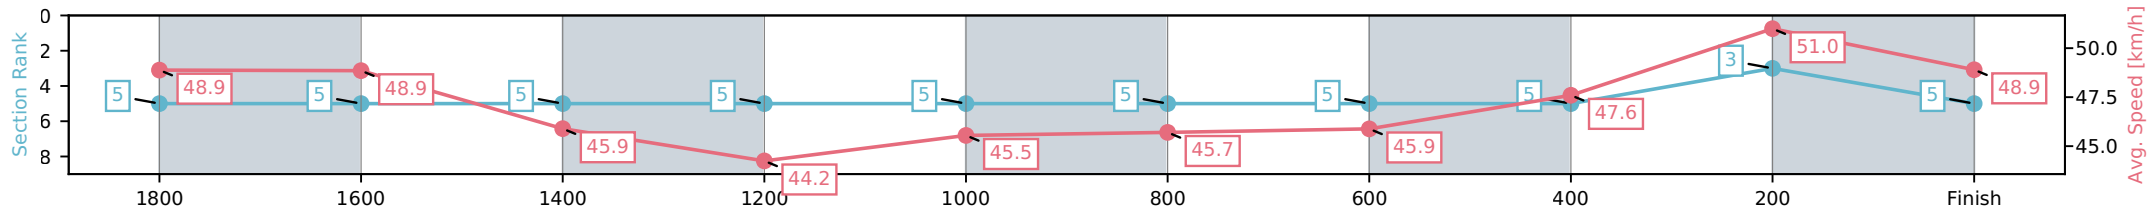

- [] Ranking at each section and finish
- :-:- No data available at this section
- NA No data available

Horse/Jockey Name	Dream Boyz/T M Williams
Finish Rank	5
Fastest Section Time (Section)	0:14.23 (400-200)
Top Speed [km/h] (Section)	51.7 (400-200)
Race State	Finished

NZ Metropolitan Trotting Club Inc Harness
 Race 3: BOOK NOW FOR MIDWINTER XMAS THIS JULY &
 AUGUST MOBILE PACE - 1980m

15 April 2026 - 5:30PM

Weather: Fine

Section	L1980	L1800	L1600	L1400	L1200	L1000	L800	L600	L400	L200
Section Times	2:32.30 (0:12.86)	2:19.44 [5] (0:14.85)	2:04.58 [5] (0:15.83)	1:48.76 [5] (0:16.26)	1:32.49 [5] (0:16.32)	1:16.18 [5] (0:16.26)	0:59.92 [5] (0:15.70)	0:44.23 [5] (0:15.20)	0:29.02 [3] (0:14.23)	0:14.80 [5] (0:14.80)
Average Speed [km/h]	48.9	48.9	45.9	44.2	45.5	45.7	45.9	47.6	51.0	48.9
Top Speed [km/h]	50.5	49.9	47.4	45.7	46.8	46.8	46.6	49.0	51.7	50.9
Avg. Dist. to Rail [m]	7.0	1.9	1.6	3.9	3.8	4.1	3.3	1.6	1.7	3.6