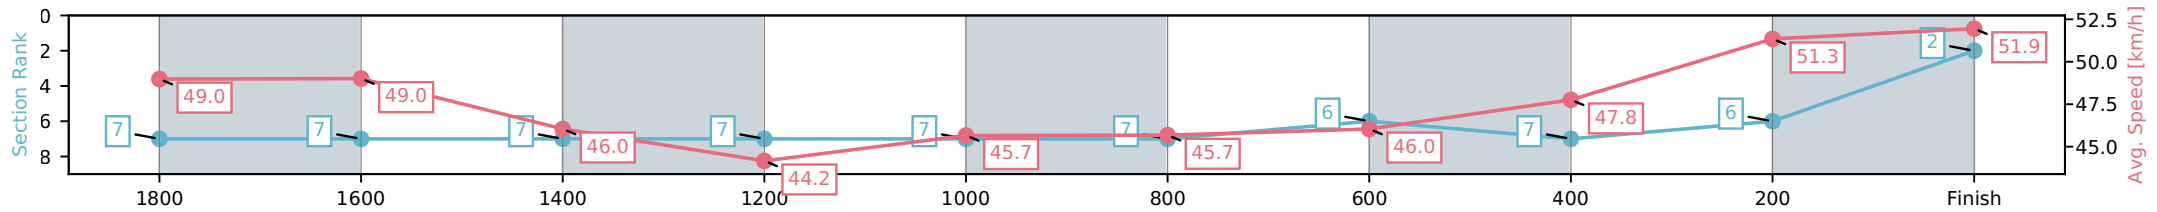

NZ Metropolitan Trotting Club Inc Harness
 Race 3: BOOK NOW FOR MIDWINTER XMAS THIS JULY &
 AUGUST MOBILE PACE - 1980m

15 April 2026 - 5:30PM

Weather: Fine

Section	L1980	L1800	L1600	L1400	L1200	L1000	L800	L600	L400	L200
Section Times	2:31.85 (0:13.13)	2:18.72 [7] (0:14.94)	2:03.79 [7] (0:15.94)	1:47.85 [7] (0:16.32)	1:31.53 [7] (0:16.12)	1:15.41 [7] (0:16.10)	0:59.30 [6] (0:15.64)	0:43.66 [7] (0:15.39)	0:28.27 [6] (0:14.39)	0:13.88 [2] (0:13.88)
Average Speed [km/h]	49.0	49.0	46.0	44.2	45.7	45.7	46.0	47.8	51.3	51.9
Top Speed [km/h]	50.0	50.0	48.6	45.5	46.8	46.6	46.9	48.9	52.6	52.6
Avg. Dist. to Rail [m]	5.9	2.6	2.7	4.4	2.9	2.8	3.3	3.0	4.1	7.4