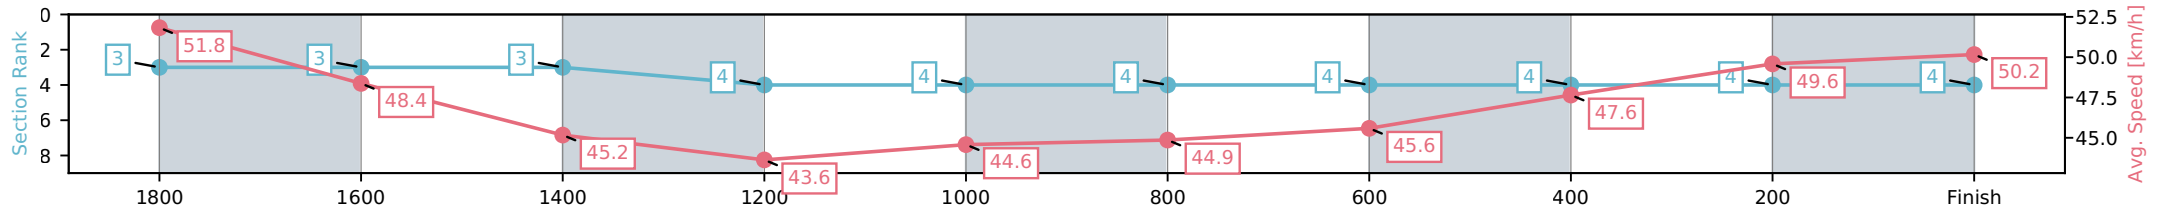

[] Ranking at each section and finish
 -:-:- No data available at this section
 NA No data available

Horse/Jockey Name	The Seamstress/A M Butt
Finish Rank	4
Fastest Section Time (Section)	0:14.36 (200-0)
Top Speed [km/h] (Section)	52.4 (1800-1600)
Race State	Finished

NZ Metropolitan Trotting Club Inc Harness
 Race 3: BOOK NOW FOR MIDWINTER XMAS THIS JULY &
 AUGUST MOBILE PACE - 1980m

15 April 2026 - 5:30PM

Weather: Fine

Section	L1980	L1800	L1600	L1400	L1200	L1000	L800	L600	L400	L200
Section Times	2:32.16 (0:12.18)	2:19.98 [3] (0:14.98)	2:05.00 [3] (0:16.06)	1:48.94 [4] (0:16.50)	1:32.44 [4] (0:16.30)	1:16.14 [4] (0:16.18)	0:59.96 [4] (0:15.79)	0:44.18 [4] (0:15.22)	0:28.96 [4] (0:14.60)	0:14.36 [4] (0:14.36)
Average Speed [km/h]	51.8	48.4	45.2	43.6	44.6	44.9	45.6	47.6	49.6	50.2
Top Speed [km/h]	52.2	52.4	46.3	44.7	46.4	46.3	46.8	48.1	51.5	51.7
Avg. Dist. to Rail [m]	2.6	1.2	1.1	2.6	1.2	1.1	1.7	1.2	0.9	1.5