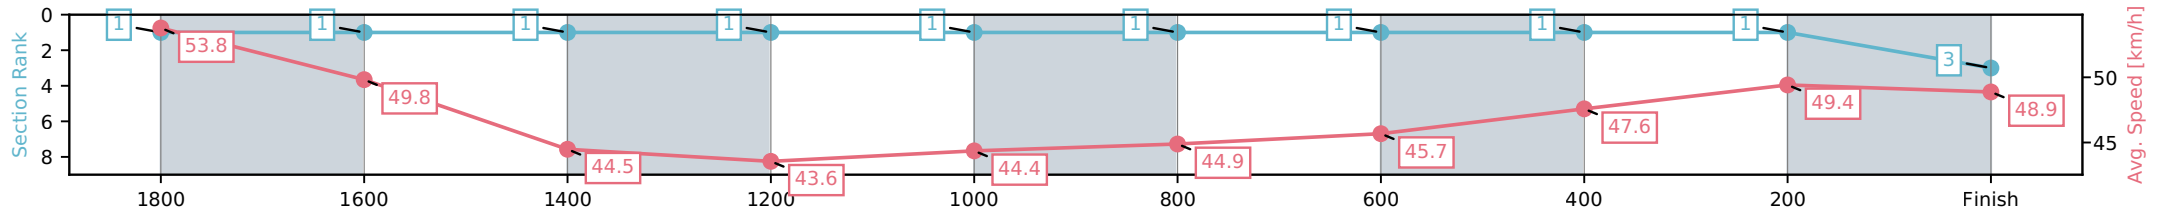

Horse/Jockey Name	Riley John/S J Thornley
Finish Rank	3
Fastest Section Time (Section)	0:14.57 (1800-1600)
Top Speed [km/h] (Section)	54.2 (1980 - 1800)
Race State	Finished

NZ Metropolitan Trotting Club Inc Harness
Race 3: BOOK NOW FOR MIDWINTER XMAS THIS JULY &
AUGUST MOBILE PACE - 1980m

15 April 2026 - 5:30PM

Weather: Fine

Section	L1980	L1800	L1600	L1400	L1200	L1000	L800	L600	L400	L200
Section Times	2:31.96 (0:11.66)	2:20.30 [1] (0:14.57)	2:05.73 [1] (0:16.32)	1:49.41 [1] (0:16.52)	1:32.89 [1] (0:16.34)	1:16.55 [1] (0:16.16)	1:00.39 [1] (0:15.77)	0:44.62 [1] (0:15.23)	0:29.40 [1] (0:14.66)	0:14.74 [3] (0:14.74)
Average Speed [km/h]	53.8	49.8	44.5	43.6	44.4	44.9	45.7	47.6	49.4	48.9
Top Speed [km/h]	54.2	53.6	46.2	44.1	46.1	46.2	46.8	48.3	50.3	50.7
Avg. Dist. to Rail [m]	1.7	1.4	1.1	2.3	1.0	1.0	1.6	1.1	1.2	3.2

[ ] Ranking at each section and finish
-:-:- No data available at this section
NA No data available