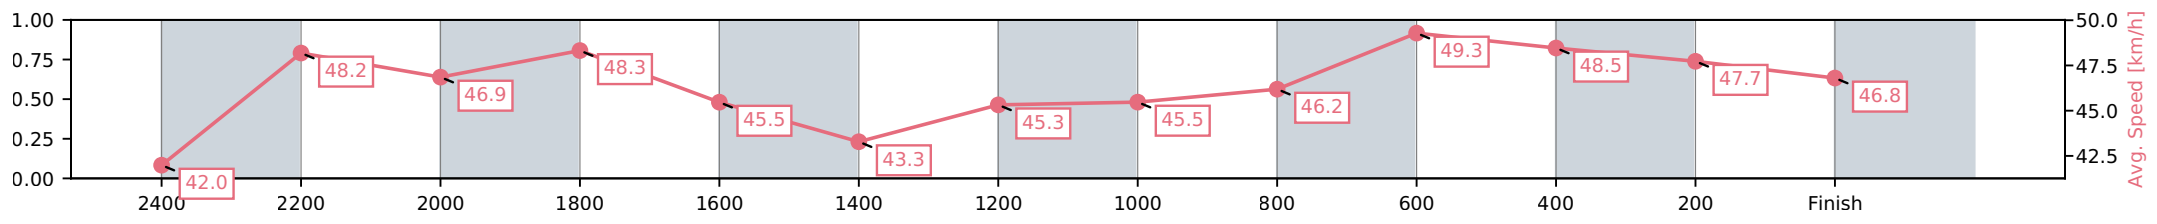

NZ Metropolitan Trotting Club Inc Harness
 Race 1: SHARP GLASS IS HIRING HANDICAP TROT - 2600m

01 May 2026 - 5:12PM

Weather: Cloudy

Section	L2600	L2400	L2200	L2000	L1800	L1600	L1400	L1200	L1000	L800	L600	L400	L200
Section Times	3:24.28 (0:18.28)	3:06.00 (0:15.29)	2:50.71 (0:15.54)	2:35.17 (0:14.90)	2:20.27 (0:15.93)	2:04.34 (0:16.75)	1:47.59 (0:15.88)	1:31.71 (0:15.96)	1:15.75 (0:15.67)	1:00.08 (0:14.61)	0:45.47 (0:14.95)	0:30.52 (0:15.16)	0:15.36 (0:15.36)
Average Speed [km/h]	42.0	48.2	46.9	48.3	45.5	43.3	45.3	45.5	46.2	49.3	48.5	47.7	46.8
Top Speed [km/h]	49.7	49.8	49.6	49.9	48.3	44.3	45.6	46.5	47.8	49.9	49.5	48.4	47.7
Avg. Dist. to Rail [m]	10.9	3.3	1.7	1.5	1.2	1.1	3.3	1.1	0.9	1.3	1.0	1.2	5.0