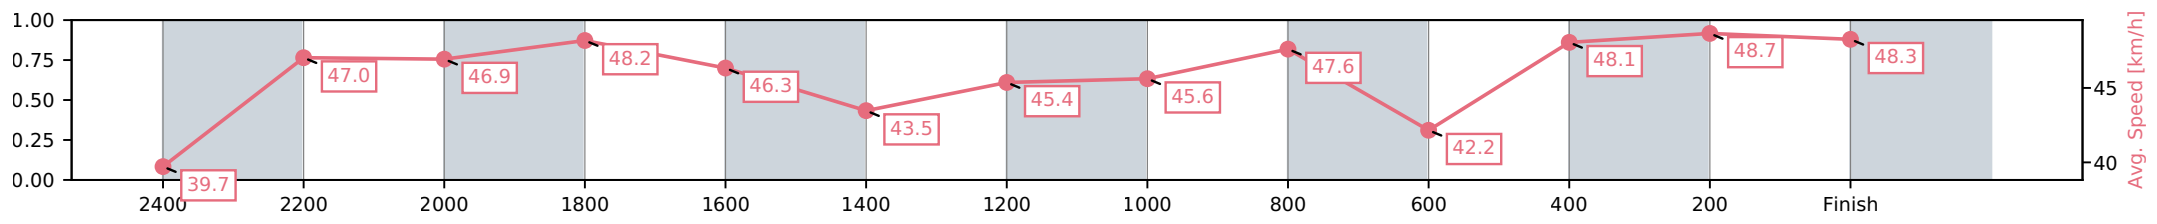

NZ Metropolitan Trotting Club Inc Harness
 Race 1: SHARP GLASS IS HIRING HANDICAP TROT - 2600m

01 May 2026 - 5:12PM

Weather: Cloudy

Section	L2600	L2400	L2200	L2000	L1800	L1600	L1400	L1200	L1000	L800	L600	L400	L200
Section Times	3:24.29 (0:20.07)	3:04.22 (0:15.18)	2:49.05 (0:15.75)	2:33.29 (0:14.86)	2:18.43 (0:15.82)	2:02.61 (0:16.76)	1:45.86 (0:15.89)	1:29.96 (0:15.95)	1:14.02 (0:15.61)	0:58.41 (0:14.06)	0:44.35 (0:14.45)	0:29.90 (0:15.16)	0:14.74 (0:14.74)
Average Speed [km/h]	41.9	48.2	46.2	48.5	46.0	43.5	45.3	45.8	46.6	51.2	49.7	47.6	48.8
Top Speed [km/h]	49.7	50.0	49.8	49.9	48.6	44.3	46.4	49.2	49.1	51.7	56.3	56.6	50.8
Avg. Dist. to Rail [m]	8.7	2.3	1.6	2.4	2.0	1.6	4.0	1.8	1.6	1.2	1.4	1.4	1.7

NZ Metropolitan Trotting Club Inc Harness
 Race 1: SHARP GLASS IS HIRING HANDICAP TROT - 2600m

01 May 2026 - 5:12PM

Weather: Cloudy

Section	L2600	L2400	L2200	L2000	L1800	L1600	L1400	L1200	L1000	L800	L600	L400	L200
Section Times	3:28.22 (0:20.25)	3:07.97 (0:15.59)	2:52.38 (0:15.50)	2:36.88 (0:14.95)	2:21.93 (0:15.72)	2:06.21 (0:16.74)	1:49.47 (0:15.87)	1:33.60 (0:16.04)	1:17.57 (0:15.51)	1:02.06 (0:17.10)	0:44.96 (0:15.14)	0:29.83 (0:14.91)	0:14.92 (0:14.92)
Average Speed [km/h]	39.7	47.0	46.9	48.2	46.3	43.5	45.4	45.6	47.6	42.2	48.1	48.7	48.3
Top Speed [km/h]	46.9	49.1	49.7	49.9	48.8	44.2	46.2	49.3	50.9	47.1	48.7	49.1	49.6
Avg. Dist. to Rail [m]	10.9	2.7	1.6	2.5	2.1	1.6	4.1	2.0	3.6	2.2	1.7	1.2	1.3