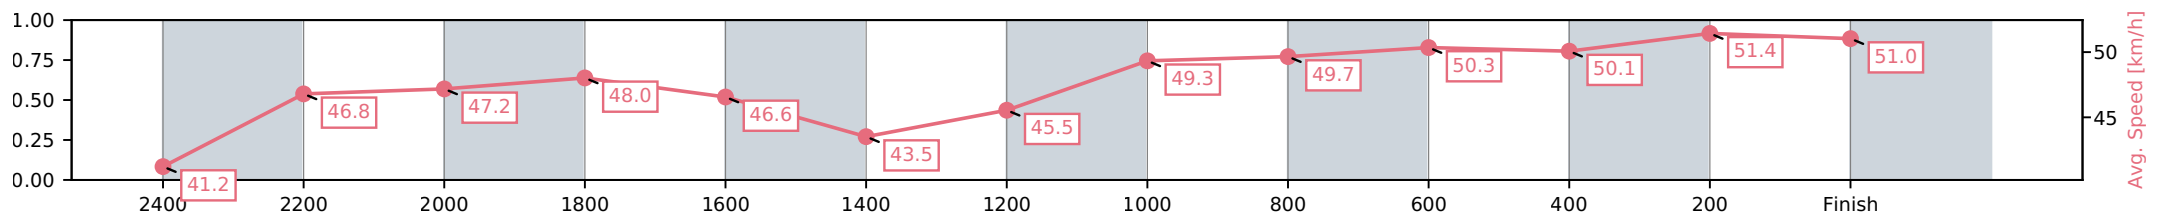

01 May 2026 - 5:12PM

Weather: Cloudy

Section	L2600	L2400	L2200	L2000	L1800	L1600	L1400	L1200	L1000	L800	L600	L400	L200
Section Times	3:22.00 (0:20.56)	3:01.44 (0:15.70)	2:45.74 (0:15.45)	2:30.29 (0:15.00)	2:15.29 (0:15.65)	1:59.65 (0:16.74)	1:42.90 (0:15.81)	1:27.10 (0:15.02)	1:12.08 (0:14.81)	0:57.27 (0:14.30)	0:42.97 (0:14.66)	0:28.32 (0:14.19)	0:14.13 (0:14.13)
Average Speed [km/h]	41.2	46.8	47.2	48.0	46.6	43.5	45.5	49.3	49.7	50.3	50.1	51.4	51.0
Top Speed [km/h]	48.1	48.8	49.6	49.7	49.0	44.5	46.7	50.9	50.9	50.9	51.1	51.7	51.7
Avg. Dist. to Rail [m]	10.9	2.9	1.8	2.9	2.2	1.7	4.5	3.5	3.0	3.0	2.7	2.0	4.5