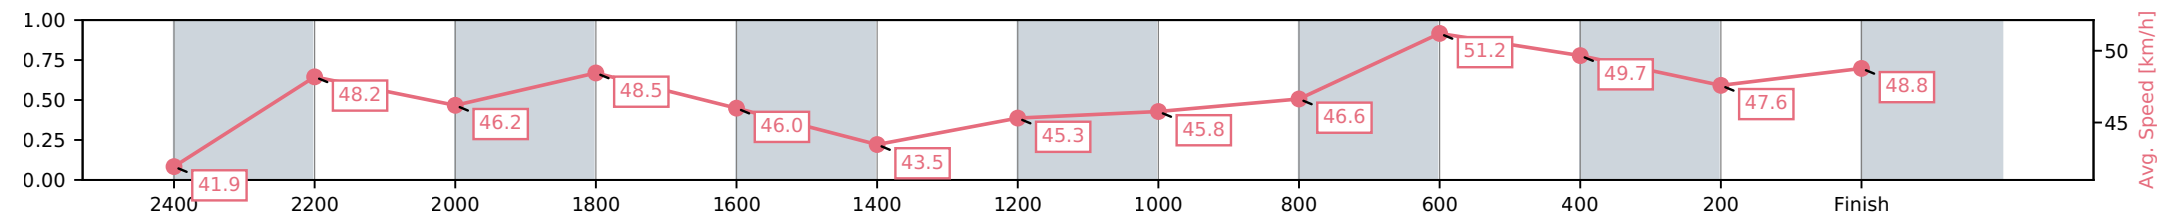

NZ Metropolitan Trotting Club Inc Harness
 Race 1: SHARP GLASS IS HIRING HANDICAP TROT - 2600m

01 May 2026 - 5:12PM

Weather: Cloudy

Section	L2600	L2400	L2200	L2000	L1800	L1600	L1400	L1200	L1000	L800	L600	L400	L200
Section Times	3:24.29 (0:20.07)	3:04.22 (0:15.18)	2:49.05 (0:15.75)	2:33.29 (0:14.86)	2:18.43 (0:15.82)	2:02.61 (0:16.76)	1:45.86 (0:15.89)	1:29.96 (0:15.95)	1:14.02 (0:15.61)	0:58.41 (0:14.06)	0:44.35 (0:14.45)	0:29.90 (0:15.16)	0:14.74 (0:14.74)
Average Speed [km/h]	41.9	48.2	46.2	48.5	46.0	43.5	45.3	45.8	46.6	51.2	49.7	47.6	48.8
Top Speed [km/h]	49.7	50.0	49.8	49.9	48.6	44.3	46.4	49.2	49.1	51.7	56.3	56.6	50.8
Avg. Dist. to Rail [m]	8.7	2.3	1.6	2.4	2.0	1.6	4.0	1.8	1.6	1.2	1.4	1.4	1.7