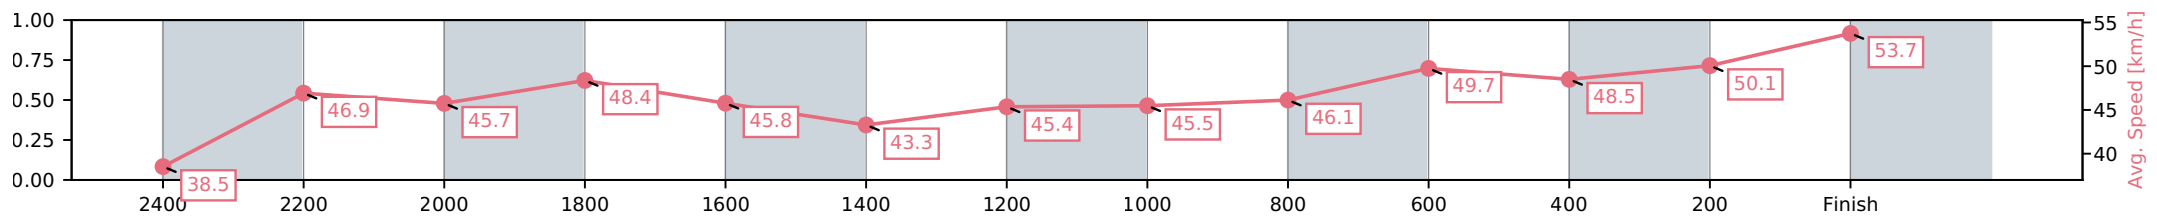

Horse/Jockey Name	Axel Rose/M J Williamson
Finish Rank	2
Fastest Section Time (Section)	0:13.45 (200-0)
Top Speed [km/h] (Section)	54.2 (200-0)
Race State	Finished

NZ Metropolitan Trotting Club Inc Harness
Race 1: SHARP GLASS IS HIRING HANDICAP TROT - 2600m

01 May 2026 - 5:12PM

Weather: Cloudy

Section	L2600	L2400	L2200	L2000	L1800	L1600	L1400	L1200	L1000	L800	L600	L400	L200
Section Times	3:22.03 (0:18.18)	3:03.85 (0:15.47)	2:48.38 (0:15.88)	2:32.50 (0:14.89)	2:17.61 (0:15.87)	2:01.74 (0:16.78)	1:44.96 (0:15.87)	1:29.09 (0:15.99)	1:13.10 (0:15.73)	0:57.37 (0:14.47)	0:42.90 (0:14.94)	0:27.96 (0:14.51)	0:13.45 (0:13.45)
Average Speed [km/h]	38.5	46.9	45.7	48.4	45.8	43.3	45.4	45.5	46.1	49.7	48.5	50.1	53.7
Top Speed [km/h]	47.3	47.8	48.0	49.3	48.6	44.2	45.8	46.8	47.3	50.7	49.4	53.0	54.2
Avg. Dist. to Rail [m]	4.6	1.3	1.2	2.7	1.7	1.3	3.5	1.3	1.1	1.3	1.1	2.0	7.0

- [ ] Ranking at each section and finish
- -:-:- No data available at this section
- NA No data available