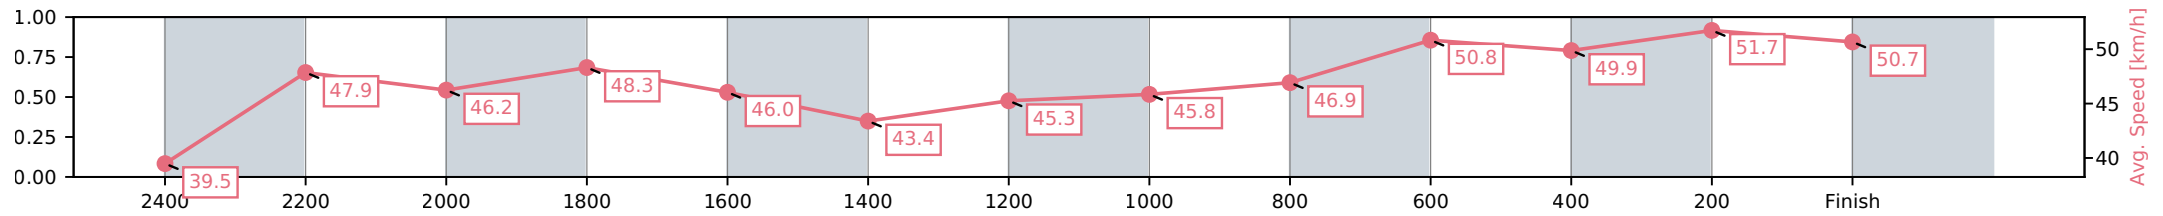

Horse/Jockey Name	Zoltan Boscik/L J Whittaker
Finish Rank	4
Fastest Section Time (Section)	0:14.16 (800-600)
Top Speed [km/h] (Section)	52.8 (200-0)
Race State	Finished

NZ Metropolitan Trotting Club Inc Harness
Race 1: SHARP GLASS IS HIRING HANDICAP TROT - 2600m

01 May 2026 - 5:12PM

Weather: Cloudy

Section	L2600	L2400	L2200	L2000	L1800	L1600	L1400	L1200	L1000	L800	L600	L400	L200
Section Times	3:22.82 (0:19.66)	3:03.16 (0:15.25)	2:47.91 (0:15.71)	2:32.20 (0:14.91)	2:17.29 (0:15.80)	2:01.49 (0:16.76)	1:44.72 (0:15.91)	1:28.81 (0:15.91)	1:12.90 (0:15.54)	0:57.36 (0:14.16)	0:43.20 (0:14.76)	0:28.45 (0:14.24)	0:14.21 (0:14.21)
Average Speed [km/h]	39.5	47.9	46.2	48.3	46.0	43.4	45.3	45.8	46.9	50.8	49.9	51.7	50.7
Top Speed [km/h]	48.1	49.5	49.5	49.9	48.6	44.2	46.3	47.9	50.5	51.5	51.2	52.8	52.8
Avg. Dist. to Rail [m]	5.4	2.1	1.4	2.6	2.0	1.5	4.0	1.7	1.9	3.3	3.1	3.8	9.0

- [ ] Ranking at each section and finish
- -:-:- No data available at this section
- NA No data available