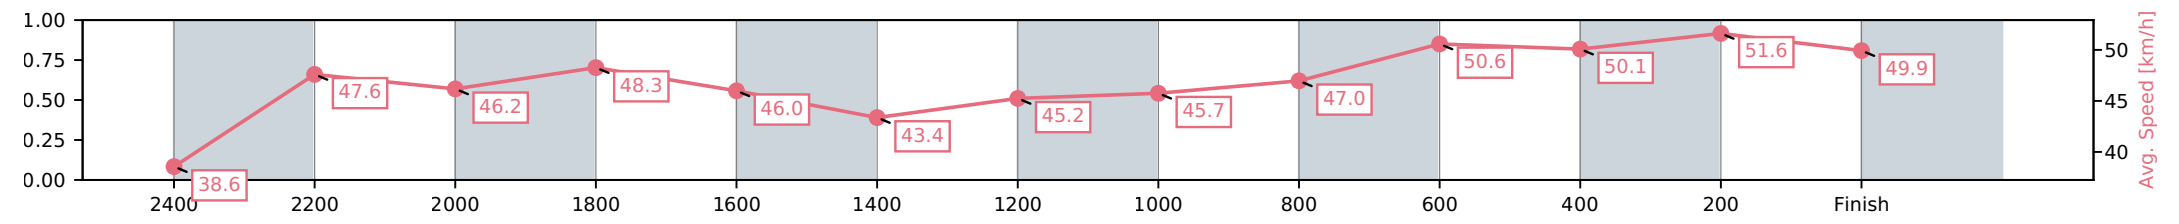

Horse/Jockey Name	Luvavici/S L Whatuira
Finish Rank	3
Fastest Section Time (Section)	0:14.22 (400-200)
Top Speed [km/h] (Section)	52.1 (400-200)
Race State	Finished

NZ Metropolitan Trotting Club Inc Harness
Race 1: SHARP GLASS IS HIRING HANDICAP TROT - 2600m

01 May 2026 - 5:12PM

Weather: Cloudy

Section	L2600	L2400	L2200	L2000	L1800	L1600	L1400	L1200	L1000	L800	L600	L400	L200
Section Times	3:22.67 (0:19.26)	3:03.40 (0:15.31)	2:48.09 (0:15.72)	2:32.37 (0:14.92)	2:17.45 (0:15.80)	2:01.65 (0:16.76)	1:44.89 (0:15.92)	1:28.97 (0:15.91)	1:13.06 (0:15.48)	0:57.58 (0:14.24)	0:43.34 (0:14.69)	0:28.65 (0:14.22)	0:14.43 (0:14.43)
Average Speed [km/h]	38.6	47.6	46.2	48.3	46.0	43.4	45.2	45.7	47.0	50.6	50.1	51.6	49.9
Top Speed [km/h]	46.7	49.5	49.1	49.8	48.5	44.2	45.9	47.2	50.4	51.0	51.1	52.1	51.5
Avg. Dist. to Rail [m]	6.1	1.9	1.3	2.5	1.9	1.5	3.8	1.5	1.7	3.2	3.0	3.1	6.0

- [ ] Ranking at each section and finish
- -:-:- No data available at this section
- NA No data available