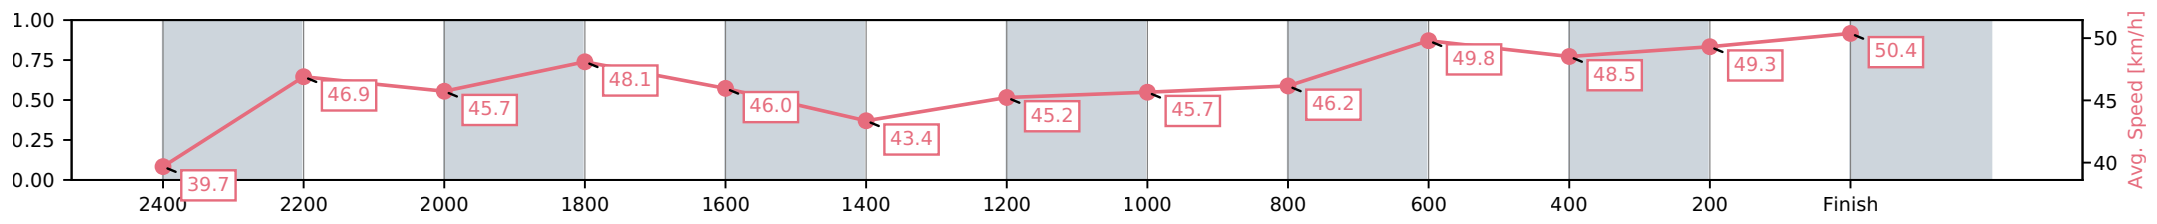

Horse/Jockey Name	Cormoran Strike/R D Close
Finish Rank	5
Fastest Section Time (Section)	0:14.32 (200-0)
Top Speed [km/h] (Section)	51.2 (200-0)
Race State	Finished

NZ Metropolitan Trotting Club Inc Harness
Race 1: SHARP GLASS IS HIRING HANDICAP TROT - 2600m

01 May 2026 - 5:12PM

Weather: Cloudy

Section	L2600	L2400	L2200	L2000	L1800	L1600	L1400	L1200	L1000	L800	L600	L400	L200
Section Times	3:23.46 (0:18.54)	3:04.92 (0:15.50)	2:49.42 (0:15.86)	2:33.56 (0:14.97)	2:18.59 (0:15.79)	2:02.80 (0:16.74)	1:46.06 (0:15.92)	1:30.14 (0:15.96)	1:14.18 (0:15.77)	0:58.41 (0:14.45)	0:43.96 (0:14.91)	0:29.05 (0:14.73)	0:14.32 (0:14.32)
Average Speed [km/h]	39.7	46.9	45.7	48.1	46.0	43.4	45.2	45.7	46.2	49.8	48.5	49.3	50.4
Top Speed [km/h]	47.7	47.7	48.0	49.0	48.4	44.1	45.8	46.9	47.2	50.8	49.1	50.7	51.2
Avg. Dist. to Rail [m]	4.3	1.6	1.1	1.9	1.6	1.3	3.9	1.7	1.6	1.6	0.9	2.1	6.1

- [ ] Ranking at each section and finish
- -:-:- No data available at this section
- NA No data available