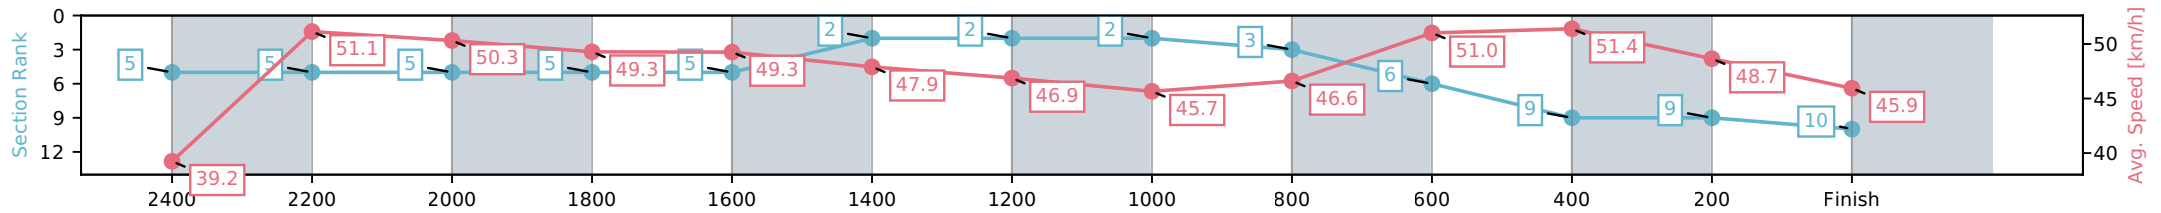

Horse/Jockey Name	Bryce's Meddle/R E Harrison
Finish Rank	10
Fastest Section Time (Section)	0:14.11 (800-600)
Top Speed [km/h] (Section)	52.4 (800-600)
Race State	Finished

NZ Metropolitan Trotting Club Inc Harness
Race 6: ADDINGTON RACEWAY & ANZCO SUPPORTS
WESTPAC CHOPPER HCP PACE - 2600m

08 May 2026 - 7:39PM

Weather: Overcast

Section	L2600	L2400	L2200	L2000	L1800	L1600	L1400	L1200	L1000	L800	L600	L400	L200
Section Times	3:17.77 (0:17.66)	3:00.11 [5] (0:14.33)	2:45.78 [5] (0:14.57)	2:31.22 [5] (0:14.61)	2:16.61 [5] (0:14.89)	2:01.72 [2] (0:15.46)	1:46.26 [2] (0:15.36)	1:30.90 [2] (0:16.06)	1:14.84 [3] (0:15.71)	0:59.13 [6] (0:14.11)	0:45.02 [9] (0:14.29)	0:30.73 [9] (0:15.02)	0:15.71 [10] (0:15.71)
Average Speed [km/h]	39.2	51.1	50.3	49.3	49.3	47.9	46.9	45.7	46.6	51.0	51.4	48.7	45.9
Top Speed [km/h]	51.3	51.4	52.2	51.3	51.2	48.8	47.6	46.3	48.2	52.4	51.8	50.4	48.6
Avg. Dist. to Rail [m]	2.9	2.4	2.6	3.0	2.9	3.8	4.0	2.3	2.3	2.6	2.8	2.1	1.0

- [ ] Ranking at each section and finish
- -:-:- No data available at this section
- NA No data available