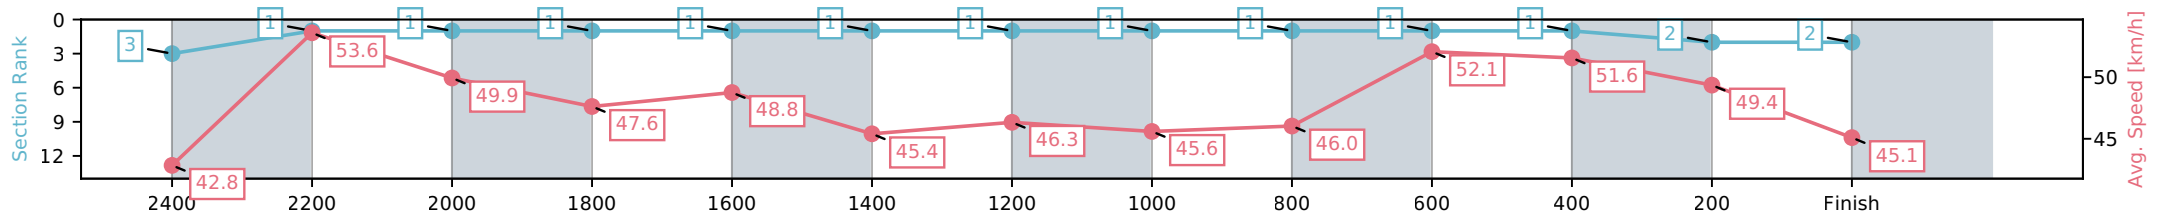

Horse/Jockey Name	Shepherds Delight/C R Ferguson
Finish Rank	2
Fastest Section Time (Section)	0:13.80 (2400-2200)
Top Speed [km/h] (Section)	54.9 (2400-2200)
Race State	Finished

NZ Metropolitan Trotting Club Inc Harness
Race 6: ADDINGTON RACEWAY & ANZCO SUPPORTS
WESTPAC CHOPPER HCP PACE - 2600m

08 May 2026 - 7:39PM

Weather: Overcast

Section	L2600	L2400	L2200	L2000	L1800	L1600	L1400	L1200	L1000	L800	L600	L400	L200
Section Times	3:16.69 (0:17.02)	2:59.66 [1] (0:13.80)	2:45.86 [1] (0:14.56)	2:31.30 [1] (0:15.11)	2:16.19 [1] (0:14.76)	2:01.43 [1] (0:15.96)	1:45.47 [1] (0:15.55)	1:29.92 [1] (0:15.82)	1:14.10 [1] (0:15.71)	0:58.39 [1] (0:13.83)	0:44.56 [1] (0:13.85)	0:30.71 [2] (0:14.68)	0:16.03 [2] (0:16.03)
Average Speed [km/h]	42.8	53.6	49.9	47.6	48.8	45.4	46.3	45.6	46.0	52.1	51.6	49.4	45.1
Top Speed [km/h]	54.3	54.9	53.7	50.4	50.7	46.1	46.6	46.5	47.9	53.4	53.0	50.7	47.7
Avg. Dist. to Rail [m]	8.9	3.8	1.6	1.3	0.3	1.0	1.6	0.4	0.7	0.2	0.9	1.4	3.7

- [ ] Ranking at each section and finish
- -:-:- No data available at this section
- NA No data available