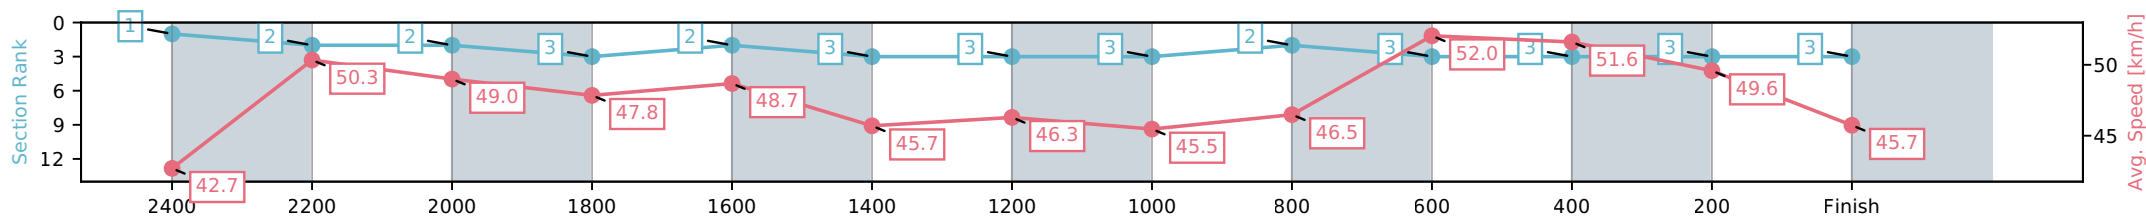

Horse/Jockey Name	Bettor Be Sharp/S E O'Reilly
Finish Rank	4
Fastest Section Time (Section)	0:13.84 (800-600)
Top Speed [km/h] (Section)	53.0 (800-600)
Race State	Finished

NZ Metropolitan Trotting Club Inc Harness
Race 6: ADDINGTON RACEWAY & ANZCO SUPPORTS
WESTPAC CHOPPER HCP PACE - 2600m

08 May 2026 - 7:39PM

Weather: Overcast

Section	L2600	L2400	L2200	L2000	L1800	L1600	L1400	L1200	L1000	L800	L600	L400	L200
Section Times	3:16.89 (0:16.50)	3:00.39 [2] (0:14.44)	2:45.95 [2] (0:14.81)	2:31.14 [3] (0:15.06)	2:16.09 [2] (0:14.90)	2:01.18 [3] (0:15.85)	1:45.33 [3] (0:15.56)	1:29.78 [3] (0:15.94)	1:13.84 [2] (0:15.57)	0:58.27 [3] (0:13.84)	0:44.42 [3] (0:14.04)	0:30.38 [3] (0:14.60)	0:15.78 [3] (0:15.78)
Average Speed [km/h]	42.7	50.3	49.0	47.8	48.7	45.7	46.3	45.5	46.5	52.0	51.6	49.6	45.7
Top Speed [km/h]	50.7	51.3	50.9	50.2	50.3	46.4	46.6	46.2	48.7	53.0	52.7	51.0	48.8
Avg. Dist. to Rail [m]	6.8	1.4	1.4	1.4	1.3	1.0	2.3	0.9	0.8	1.1	1.1	1.0	1.5

- [ ] Ranking at each section and finish
- -:-:- No data available at this section
- NA No data available