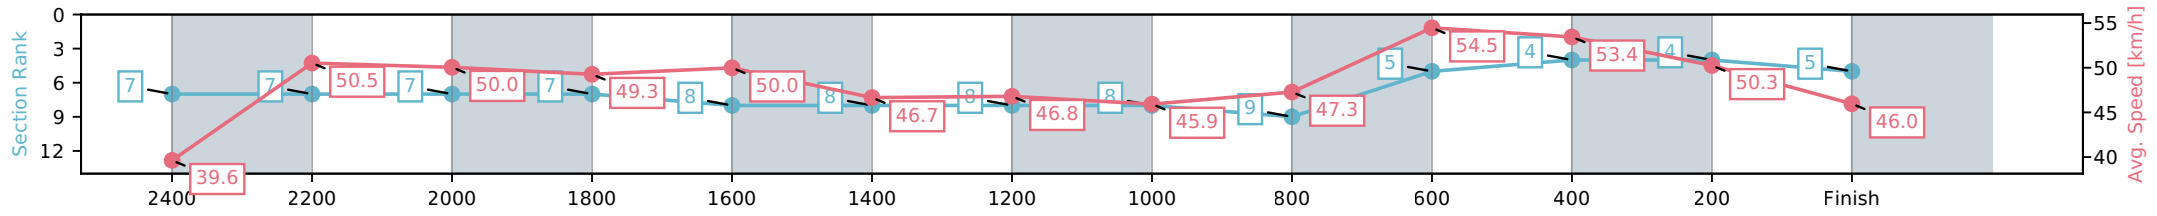

Horse/Jockey Name	The Coalman/S J Ottley
Finish Rank	5
Fastest Section Time (Section)	0:13.23 (800-600)
Top Speed [km/h] (Section)	55.5 (800-600)
Race State	Finished

NZ Metropolitan Trotting Club Inc Harness
Race 6: ADDINGTON RACEWAY & ANZCO SUPPORTS
WESTPAC CHOPPER HCP PACE - 2600m

08 May 2026 - 7:39PM
Weather: Overcast

Section	L2600	L2400	L2200	L2000	L1800	L1600	L1400	L1200	L1000	L800	L600	L400	L200
Section Times	3:16.91 (0:18.39)	2:58.52 [7] (0:14.48)	2:44.03 [7] (0:14.54)	2:29.49 [7] (0:14.62)	2:14.88 [8] (0:14.72)	2:00.16 [8] (0:15.74)	1:44.42 [8] (0:15.39)	1:29.03 [8] (0:16.01)	1:13.02 [9] (0:15.53)	0:57.49 [5] (0:13.23)	0:44.26 [4] (0:13.89)	0:30.38 [4] (0:14.68)	0:15.70 [5] (0:15.70)
Average Speed [km/h]	39.6	50.5	50.0	49.3	50.0	46.7	46.8	45.9	47.3	54.5	53.4	50.3	46.0
Top Speed [km/h]	51.0	51.3	51.3	50.2	51.2	48.1	47.3	47.0	51.6	55.5	54.4	52.8	48.6
Avg. Dist. to Rail [m]	6.3	2.3	1.7	2.8	3.4	2.7	4.2	2.7	2.7	5.2	4.4	4.0	6.6

[ ] Ranking at each section and finish
-:-:- No data available at this section
NA No data available