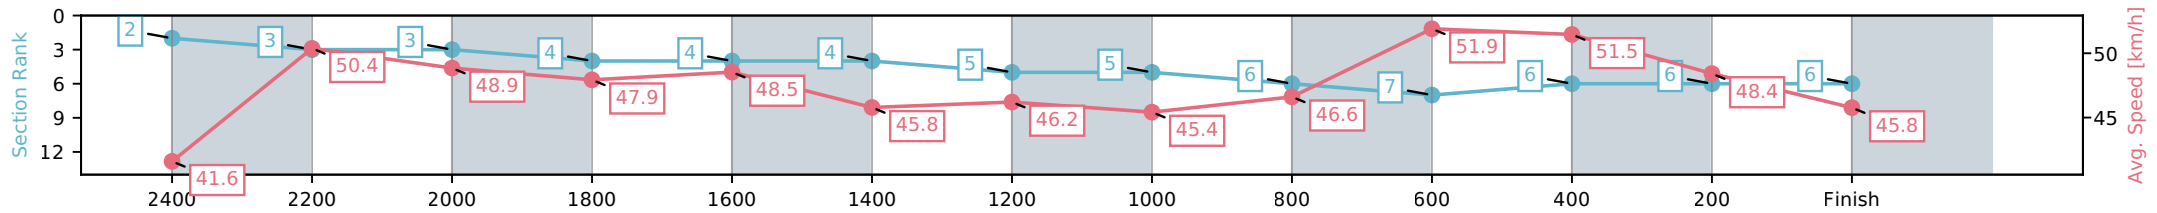

Horse/Jockey Name	Biggles/R D Holmes
Finish Rank	6
Fastest Section Time (Section)	0:13.87 (800-600)
Top Speed [km/h] (Section)	53.4 (800-600)
Race State	Finished

NZ Metropolitan Trotting Club Inc Harness
Race 6: ADDINGTON RACEWAY & ANZCO SUPPORTS
WESTPAC CHOPPER HCP PACE - 2600m

08 May 2026 - 7:39PM

Weather: Overcast

Section	L2600	L2400	L2200	L2000	L1800	L1600	L1400	L1200	L1000	L800	L600	L400	L200
Section Times	3:17.48 (0:16.79)	3:00.69 [3] (0:14.46)	2:46.24 [3] (0:14.85)	2:31.38 [4] (0:15.03)	2:16.36 [4] (0:14.86)	2:01.50 [4] (0:15.84)	1:45.66 [5] (0:15.58)	1:30.09 [5] (0:16.02)	1:14.07 [6] (0:15.53)	0:58.54 [7] (0:13.87)	0:44.66 [6] (0:13.98)	0:30.68 [6] (0:14.93)	0:15.75 [6] (0:15.75)
Average Speed [km/h]	41.6	50.4	48.9	47.9	48.5	45.8	46.2	45.4	46.6	51.9	51.5	48.4	45.8
Top Speed [km/h]	51.0	51.3	50.4	50.2	50.2	47.0	46.5	46.0	48.5	53.4	52.4	50.5	48.5
Avg. Dist. to Rail [m]	8.6	1.7	1.2	0.7	0.4	1.2	2.2	1.3	0.7	0.3	0.3	1.0	2.6

- [ ] Ranking at each section and finish
- -:-:- No data available at this section
- NA No data available