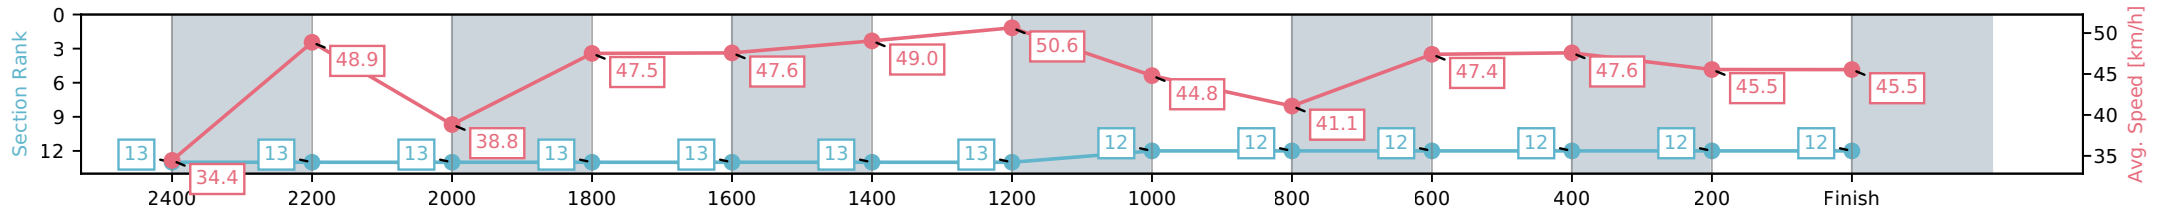

Horse/Jockey Name	Beachbreak/T M Williams
Finish Rank	12
Fastest Section Time (Section)	0:14.22 (1400-1200)
Top Speed [km/h] (Section)	54.3 (2400-2200)
Race State	Finished

NZ Metropolitan Trotting Club Inc Harness
Race 6: ADDINGTON RACEWAY & ANZCO SUPPORTS
WESTPAC CHOPPER HCP PACE - 2600m

08 May 2026 - 7:39PM

Weather: Overcast

Section	L2600	L2400	L2200	L2000	L1800	L1600	L1400	L1200	L1000	L800	L600	L400	L200
Section Times	3:30.05 (0:20.29)	3:09.76 [13] (0:15.04)	2:54.73 [13] (0:18.77)	2:35.96 [13] (0:15.15)	2:20.81 [13] (0:15.29)	2:05.52 [13] (0:14.81)	1:50.71 [13] (0:14.22)	1:36.49 [12] (0:16.46)	1:20.03 [12] (0:17.75)	1:02.28 [12] (0:15.19)	0:47.09 [12] (0:15.27)	0:31.82 [12] (0:15.96)	0:15.86 [12] (0:15.86)
Average Speed [km/h]	34.4	48.9	38.8	47.5	47.6	49.0	50.6	44.8	41.1	47.4	47.6	45.5	45.5
Top Speed [km/h]	41.0	54.3	48.5	48.4	48.4	51.3	51.7	49.8	43.0	49.0	49.0	46.8	46.3
Avg. Dist. to Rail [m]	9.8	3.6	1.5	1.4	1.4	1.3	2.8	2.8	2.1	1.5	1.4	1.7	3.9

- [ ] Ranking at each section and finish
- -:-:- No data available at this section
- NA No data available