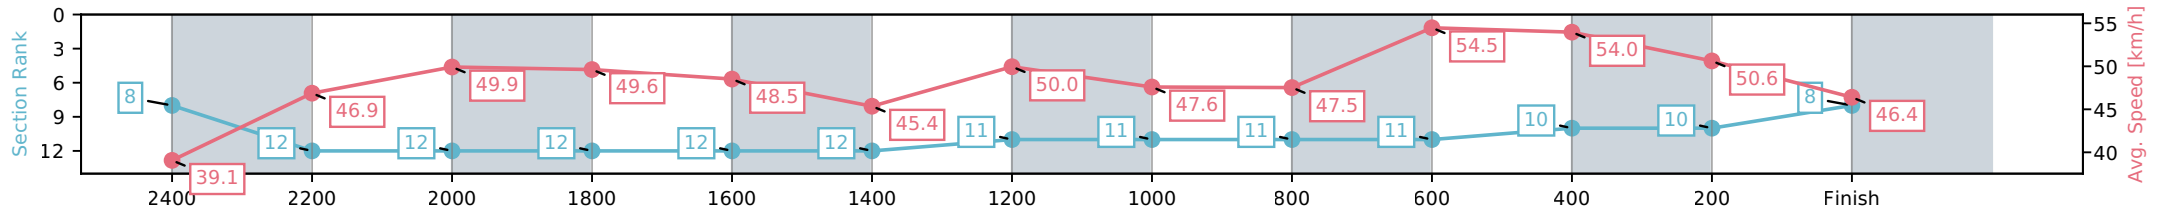

Horse/Jockey Name	Moonlite Blood/R D Close
Finish Rank	8
Fastest Section Time (Section)	0:13.23 (800-600)
Top Speed [km/h] (Section)	55.3 (800-600)
Race State	Finished

NZ Metropolitan Trotting Club Inc Harness
Race 6: ADDINGTON RACEWAY & ANZCO SUPPORTS
WESTPAC CHOPPER HCP PACE - 2600m

08 May 2026 - 7:39PM

Weather: Overcast

Section	L2600	L2400	L2200	L2000	L1800	L1600	L1400	L1200	L1000	L800	L600	L400	L200
Section Times	3:17.61 (0:18.79)	2:58.82 [12] (0:15.83)	2:42.99 [12] (0:14.63)	2:28.35 [12] (0:14.51)	2:13.84 [12] (0:15.05)	1:58.80 [12] (0:16.00)	1:42.80 [11] (0:14.42)	1:28.38 [11] (0:15.46)	1:12.93 [11] (0:15.42)	0:57.51 [11] (0:13.23)	0:44.28 [10] (0:13.92)	0:30.36 [10] (0:14.81)	0:15.55 [8] (0:15.55)
Average Speed [km/h]	39.1	46.9	49.9	49.6	48.5	45.4	50.0	47.6	47.5	54.5	54.0	50.6	46.4
Top Speed [km/h]	51.1	50.3	51.0	50.6	50.2	46.4	51.2	50.3	50.9	55.3	55.0	53.5	48.9
Avg. Dist. to Rail [m]	9.2	4.0	2.2	3.2	2.6	1.2	4.2	2.7	2.6	4.7	5.9	6.2	8.2

- [ ] Ranking at each section and finish
- -:-:- No data available at this section
- NA No data available