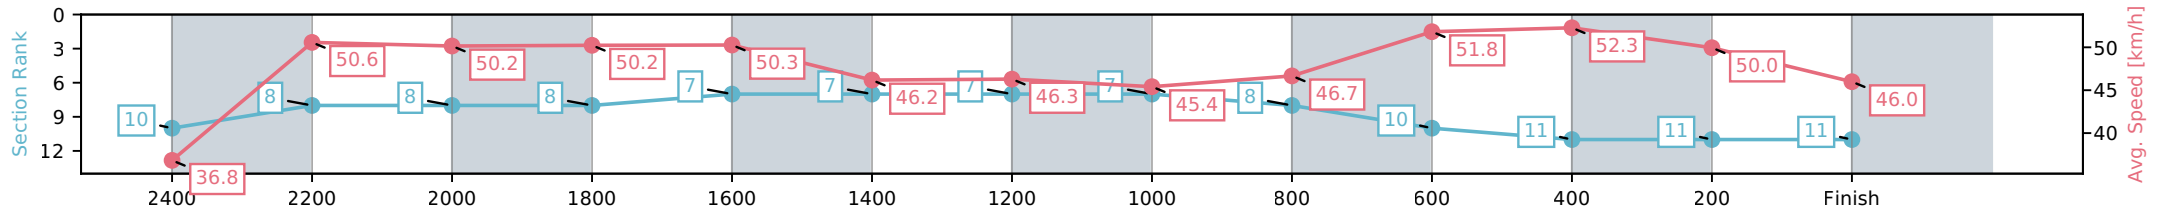

Horse/Jockey Name	Lonnekers/R E Cameron
Finish Rank	11
Fastest Section Time (Section)	0:13.90 (800-600)
Top Speed [km/h] (Section)	54.3 (800-600)
Race State	Finished

NZ Metropolitan Trotting Club Inc Harness
Race 6: ADDINGTON RACEWAY & ANZCO SUPPORTS
WESTPAC CHOPPER HCP PACE - 2600m

08 May 2026 - 7:39PM

Weather: Overcast

Section	L2600	L2400	L2200	L2000	L1800	L1600	L1400	L1200	L1000	L800	L600	L400	L200
Section Times	3:17.88 (0:18.89)	2:58.99 [8] (0:14.38)	2:44.61 [8] (0:14.46)	2:30.15 [8] (0:14.34)	2:15.82 [7] (0:14.44)	2:01.38 [7] (0:15.69)	1:45.69 [7] (0:15.55)	1:30.13 [7] (0:15.97)	1:14.16 [8] (0:15.51)	0:58.65 [10] (0:13.90)	0:44.74 [11] (0:14.20)	0:30.55 [11] (0:14.84)	0:15.71 [11] (0:15.71)
Average Speed [km/h]	36.8	50.6	50.2	50.2	50.3	46.2	46.3	45.4	46.7	51.8	52.3	50.0	46.0
Top Speed [km/h]	51.5	51.5	51.2	51.0	50.9	48.8	47.1	46.2	48.5	54.3	53.3	51.3	48.5
Avg. Dist. to Rail [m]	4.5	1.4	1.2	1.6	1.3	1.0	2.0	1.0	0.9	2.8	4.1	4.6	6.3

[ ] Ranking at each section and finish
-.-.- No data available at this section
NA No data available