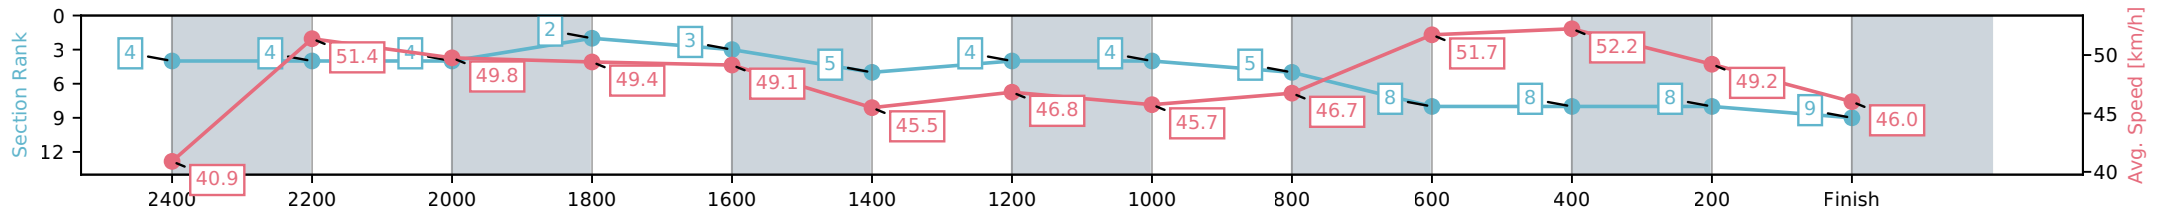

Horse/Jockey Name	Teds Legacy/J F Curtin
Finish Rank	9
Fastest Section Time (Section)	0:13.92 (800-600)
Top Speed [km/h] (Section)	53.8 (800-600)
Race State	Finished

NZ Metropolitan Trotting Club Inc Harness
Race 6: ADDINGTON RACEWAY & ANZCO SUPPORTS
WESTPAC CHOPPER HCP PACE - 2600m

08 May 2026 - 7:39PM

Weather: Overcast

Section	L2600	L2400	L2200	L2000	L1800	L1600	L1400	L1200	L1000	L800	L600	L400	L200
Section Times	3:17.72 (0:17.06)	3:00.66 [4] (0:14.37)	2:46.28 [4] (0:14.77)	2:31.52 [2] (0:14.57)	2:16.94 [3] (0:14.93)	2:02.01 [5] (0:16.11)	1:45.90 [4] (0:15.38)	1:30.51 [4] (0:16.04)	1:14.48 [5] (0:15.68)	0:58.80 [8] (0:13.92)	0:44.89 [8] (0:14.20)	0:30.68 [8] (0:15.00)	0:15.68 [9] (0:15.68)
Average Speed [km/h]	40.9	51.4	49.8	49.4	49.1	45.5	46.8	45.7	46.7	51.7	52.2	49.2	46.0
Top Speed [km/h]	52.0	51.9	51.4	51.1	51.1	46.9	47.4	46.3	48.5	53.8	52.8	51.3	47.7
Avg. Dist. to Rail [m]	5.8	3.3	2.9	3.1	3.0	2.5	4.1	2.4	2.3	3.6	4.2	3.7	4.6

- [ ] Ranking at each section and finish
- -:-:- No data available at this section
- NA No data available