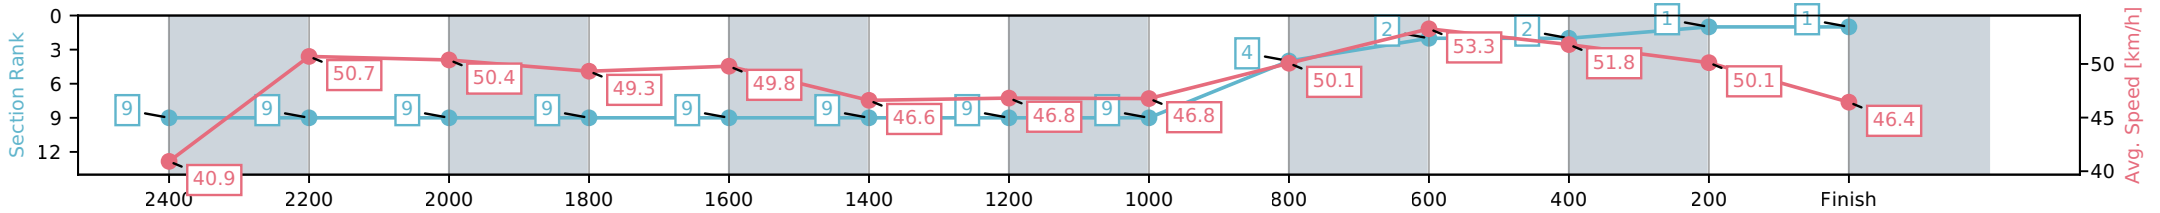

Horse/Jockey Name	Iron Brigade/A M Butt
Finish Rank	1
Fastest Section Time (Section)	0:13.53 (800-600)
Top Speed [km/h] (Section)	53.6 (800-600)
Race State	Finished

NZ Metropolitan Trotting Club Inc Harness
Race 6: ADDINGTON RACEWAY & ANZCO SUPPORTS
WESTPAC CHOPPER HCP PACE - 2600m

08 May 2026 - 7:39PM

Weather: Overcast

Section	L2600	L2400	L2200	L2000	L1800	L1600	L1400	L1200	L1000	L800	L600	L400	L200
Section Times	3:16.18 (0:18.85)	2:57.33 [9] (0:14.44)	2:42.89 [9] (0:14.57)	2:28.31 [9] (0:14.60)	2:13.72 [9] (0:14.65)	1:59.06 [9] (0:15.67)	1:43.39 [9] (0:15.37)	1:28.02 [9] (0:15.92)	1:12.10 [4] (0:14.77)	0:57.32 [2] (0:13.53)	0:43.80 [2] (0:13.86)	0:29.94 [1] (0:14.42)	0:15.52 [1] (0:15.52)
Average Speed [km/h]	40.9	50.7	50.4	49.3	49.8	46.6	46.8	46.8	50.1	53.3	51.8	50.1	46.4
Top Speed [km/h]	50.9	51.7	51.7	50.5	50.8	48.2	47.9	50.1	51.9	53.6	52.9	51.6	50.2
Avg. Dist. to Rail [m]	6.7	2.3	2.7	3.3	2.4	2.3	5.1	4.3	3.6	2.2	0.7	1.4	3.3

[ ] Ranking at each section and finish
-:-:- No data available at this section
NA No data available