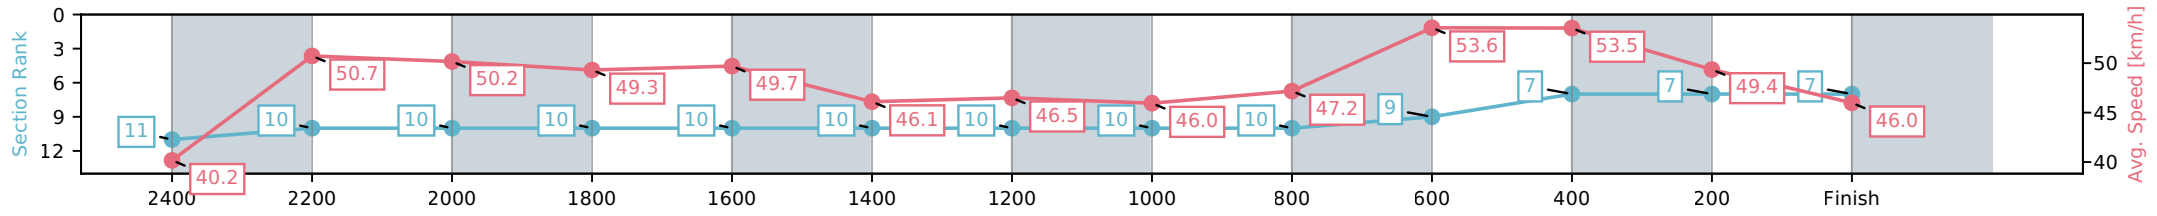

Horse/Jockey Name	Spirit Downunder/O G Thornley
Finish Rank	7
Fastest Section Time (Section)	0:13.44 (800-600)
Top Speed [km/h] (Section)	55.0 (800-600)
Race State	Finished

NZ Metropolitan Trotting Club Inc Harness
Race 6: ADDINGTON RACEWAY & ANZCO SUPPORTS
WESTPAC CHOPPER HCP PACE - 2600m

08 May 2026 - 7:39PM

Weather: Overcast

Section	L2600	L2400	L2200	L2000	L1800	L1600	L1400	L1200	L1000	L800	L600	L400	L200
Section Times	3:17.49 (0:19.18)	2:58.31 [10] (0:14.31)	2:44.01 [10] (0:14.54)	2:29.46 [10] (0:14.60)	2:14.86 [10] (0:14.50)	2:00.37 [10] (0:15.85)	1:44.52 [10] (0:15.49)	1:29.03 [10] (0:15.82)	1:13.21 [10] (0:15.39)	0:57.82 [9] (0:13.44)	0:44.38 [7] (0:13.70)	0:30.67 [7] (0:14.97)	0:15.70 [7] (0:15.70)
Average Speed [km/h]	40.2	50.7	50.2	49.3	49.7	46.1	46.5	46.0	47.2	53.6	53.5	49.4	46.0
Top Speed [km/h]	51.0	51.7	51.6	50.2	50.9	47.4	47.7	47.4	50.9	55.0	55.0	52.5	48.0
Avg. Dist. to Rail [m]	8.0	1.3	1.9	1.7	0.6	2.2	3.0	1.3	1.3	2.7	2.6	4.2	5.1

[ ] Ranking at each section and finish
-:-:- No data available at this section
NA No data available