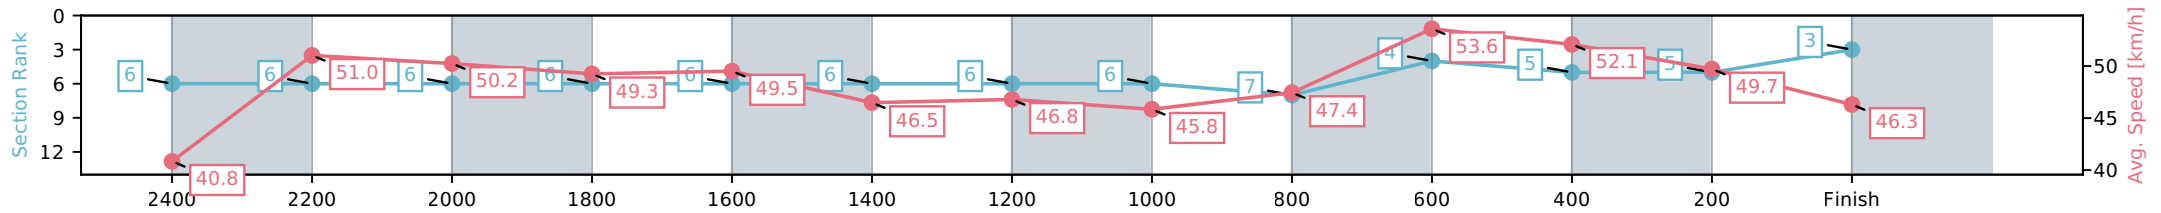

Horse/Jockey Name	Lester/J C Morrison
Finish Rank	3
Fastest Section Time (Section)	0:13.44 (800-600)
Top Speed [km/h] (Section)	54.5 (800-600)
Race State	Finished

NZ Metropolitan Trotting Club Inc Harness
Race 6: ADDINGTON RACEWAY & ANZCO SUPPORTS
WESTPAC CHOPPER HCP PACE - 2600m

08 May 2026 - 7:39PM

Weather: Overcast

Section	L2600	L2400	L2200	L2000	L1800	L1600	L1400	L1200	L1000	L800	L600	L400	L200
Section Times	3:16.89 (0:17.91)	2:58.98 [6] (0:14.41)	2:44.57 [6] (0:14.55)	2:30.01 [6] (0:14.63)	2:15.38 [6] (0:14.83)	2:00.55 [6] (0:15.80)	1:44.75 [6] (0:15.39)	1:29.36 [6] (0:16.04)	1:13.32 [7] (0:15.48)	0:57.83 [4] (0:13.44)	0:44.40 [5] (0:14.09)	0:30.31 [5] (0:14.71)	0:15.59 [3] (0:15.59)
Average Speed [km/h]	40.8	51.0	50.2	49.3	49.5	46.5	46.8	45.8	47.4	53.6	52.1	49.7	46.3
Top Speed [km/h]	50.6	51.5	51.9	51.4	51.5	48.2	47.2	46.4	52.5	54.5	52.6	51.3	48.9
Avg. Dist. to Rail [m]	4.3	2.9	2.3	3.0	3.1	2.7	4.1	2.6	2.9	4.1	2.8	2.5	4.8

- [ ] Ranking at each section and finish
- -:-:- No data available at this section
- NA No data available