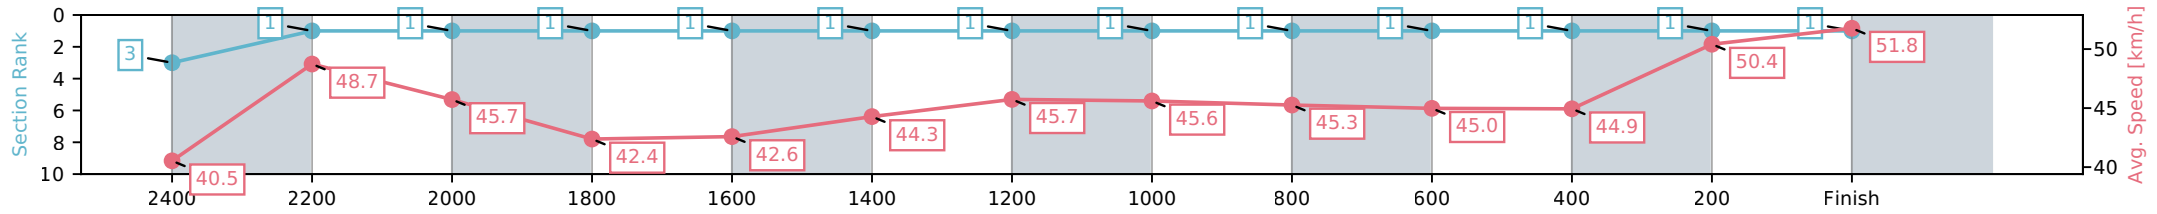

Race 2: TROUBLE LODGE TROT - 2600m

13 May 2026 - 5:30PM

Weather: Overcast

Section	L2600	L2400	L2200	L2000	L1800	L1600	L1400	L1200	L1000	L800	L600	L400	L200
Section Times	3:28.11 (0:17.76)	3:10.35 [1] (0:15.46)	2:54.90 [1] (0:15.96)	2:38.94 [1] (0:16.99)	2:21.94 [1] (0:17.11)	2:04.83 [1] (0:16.45)	1:48.38 [1] (0:15.74)	1:32.64 [1] (0:16.02)	1:16.63 [1] (0:16.07)	1:00.56 [1] (0:16.01)	0:44.55 [1] (0:16.22)	0:28.34 [1] (0:14.41)	0:13.92 [1] (0:13.92)
Average Speed [km/h]	40.5	48.7	45.7	42.4	42.6	44.3	45.7	45.6	45.3	45.0	44.9	50.4	51.8
Top Speed [km/h]	48.8	49.3	48.1	43.5	43.3	45.3	46.1	45.9	46.3	45.7	48.1	52.3	52.7
Avg. Dist. to Rail [m]	14.8	6.2	2.2	1.7	2.1	1.6	3.5	1.8	1.4	2.0	1.9	1.7	4.8