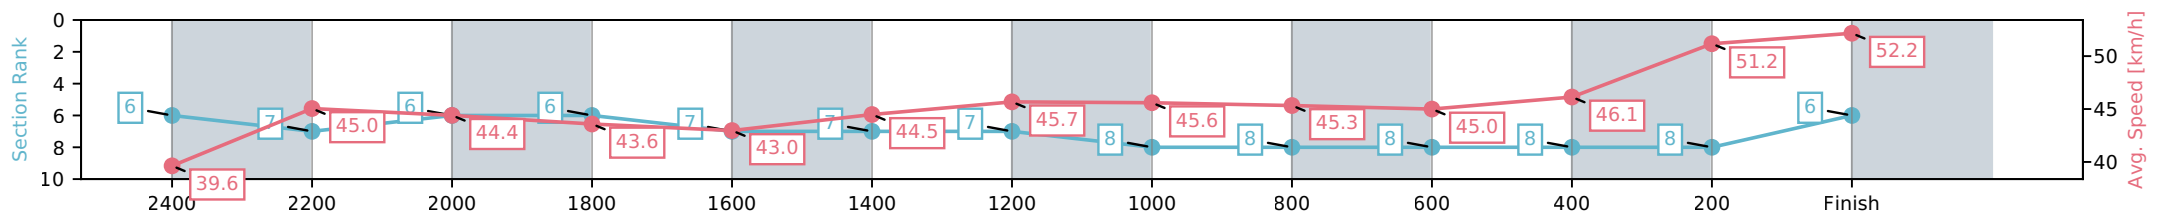

NZ Metropolitan Trotting Club Inc Harness

Race 2: TROUBLE LODGE TROT - 2600m

13 May 2026 - 5:30PM

Weather: Overcast

Section	L2600	L2400	L2200	L2000	L1800	L1600	L1400	L1200	L1000	L800	L600	L400	L200
Section Times	3:29.13 (0:18.16)	3:10.96 [7] (0:16.70)	2:54.26 [6] (0:16.41)	2:37.85 [6] (0:16.52)	2:21.33 [7] (0:16.92)	2:04.40 [7] (0:16.34)	1:48.06 [7] (0:15.76)	1:32.30 [8] (0:16.00)	1:16.30 [8] (0:16.06)	1:00.24 [8] (0:16.00)	0:44.24 [8] (0:16.03)	0:28.21 [8] (0:14.38)	0:13.82 [6] (0:13.82)
Average Speed [km/h]	39.6	45.0	44.4	43.6	43.0	44.5	45.7	45.6	45.3	45.0	46.1	51.2	52.2
Top Speed [km/h]	48.7	48.0	45.6	45.6	43.9	45.4	46.2	46.2	46.3	46.5	48.9	53.0	53.1
Avg. Dist. to Rail [m]	13.5	6.0	2.1	2.4	2.0	1.5	4.1	1.7	1.7	4.3	3.9	3.7	8.2