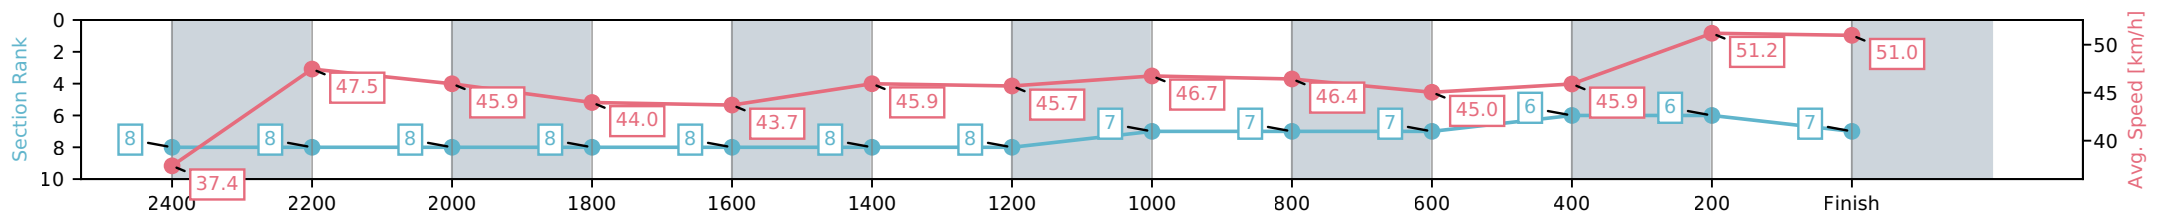

NZ Metropolitan Trotting Club Inc Harness

Race 2: TROUBLE LODGE TROT - 2600m

13 May 2026 - 5:30PM

Weather: Overcast

Section	L2600	L2400	L2200	L2000	L1800	L1600	L1400	L1200	L1000	L800	L600	L400	L200
Section Times	3:29.15 (0:20.52)	3:08.63 [8] (0:15.43)	2:53.20 [8] (0:15.87)	2:37.33 [8] (0:16.38)	2:20.95 [8] (0:16.84)	2:04.11 [8] (0:16.05)	1:48.06 [8] (0:15.76)	1:32.30 [7] (0:15.83)	1:16.47 [7] (0:15.90)	1:00.57 [7] (0:15.99)	0:44.59 [6] (0:16.07)	0:28.52 [6] (0:14.37)	0:14.15 [7] (0:14.15)
Average Speed [km/h]	37.4	47.5	45.9	44.0	43.7	45.9	45.7	46.7	46.4	45.0	45.9	51.2	51.0
Top Speed [km/h]	46.4	47.9	47.5	46.2	44.7	47.0	46.6	47.7	47.4	46.9	48.8	52.6	52.4
Avg. Dist. to Rail [m]	14.7	2.7	2.1	4.1	3.8	3.4	6.0	3.4	3.5	4.3	3.7	3.4	6.3