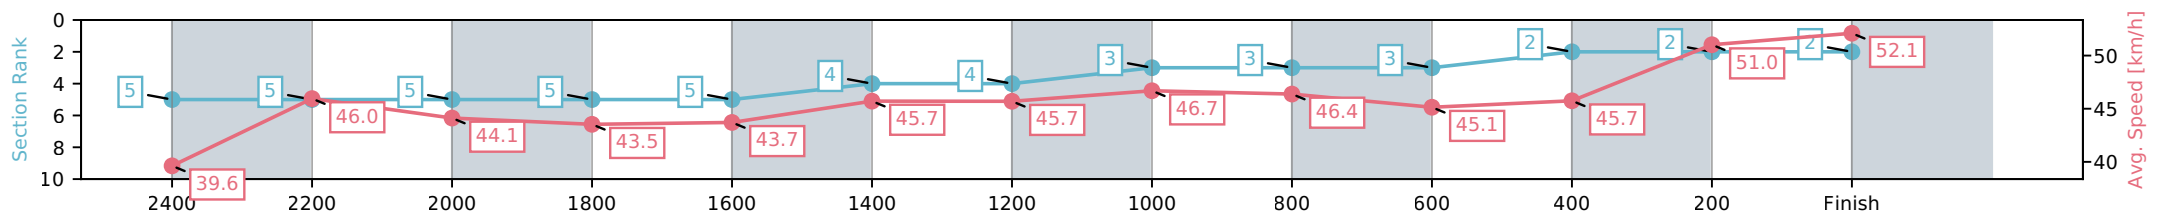

NZ Metropolitan Trotting Club Inc Harness

Race 2: TROUBLE LODGE TROT - 2600m

13 May 2026 - 5:30PM

Weather: Overcast

Section	L2600	L2400	L2200	L2000	L1800	L1600	L1400	L1200	L1000	L800	L600	L400	L200
Section Times	3:28.28 (0:18.09)	3:10.19 [5] (0:16.14)	2:54.06 [5] (0:16.75)	2:37.30 [5] (0:16.54)	2:20.77 [5] (0:16.85)	2:03.92 [4] (0:16.10)	1:47.82 [4] (0:15.75)	1:32.06 [3] (0:15.85)	1:16.21 [3] (0:15.89)	1:00.32 [3] (0:15.96)	0:44.36 [2] (0:16.12)	0:28.25 [2] (0:14.40)	0:13.84 [2] (0:13.84)
Average Speed [km/h]	39.6	46.0	44.1	43.5	43.7	45.7	45.7	46.7	46.4	45.1	45.7	51.0	52.1
Top Speed [km/h]	49.5	48.8	45.9	45.1	44.8	46.4	46.4	47.4	47.1	46.6	48.7	52.7	52.8
Avg. Dist. to Rail [m]	6.0	3.8	3.9	3.9	3.7	3.1	5.6	3.4	3.3	3.9	3.5	3.3	6.6