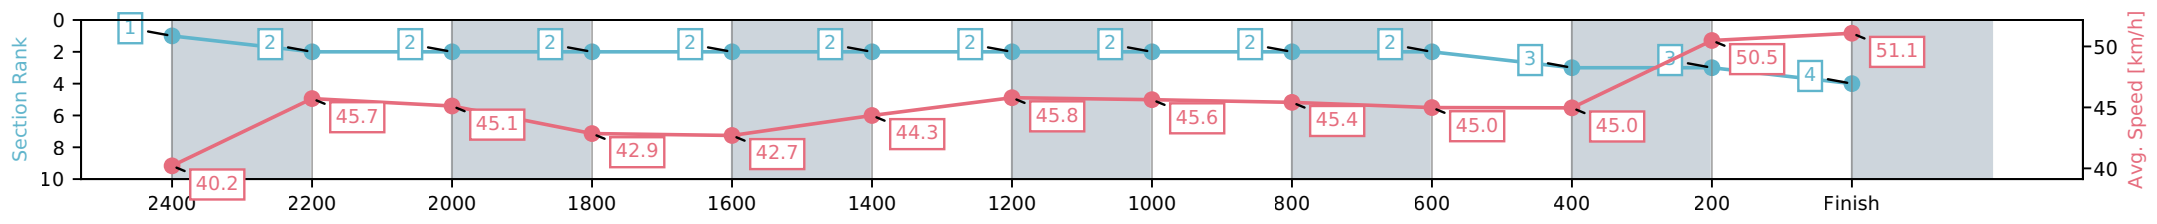

NZ Metropolitan Trotting Club Inc Harness

Race 2: TROUBLE LODGE TROT - 2600m

13 May 2026 - 5:30PM

Weather: Overcast

Section	L2600	L2400	L2200	L2000	L1800	L1600	L1400	L1200	L1000	L800	L600	L400	L200
Section Times	3:28.61 (0:17.58)	3:11.03 [2] (0:15.97)	2:55.05 [2] (0:16.22)	2:38.83 [2] (0:16.81)	2:22.03 [2] (0:17.09)	2:04.94 [2] (0:16.41)	1:48.53 [2] (0:15.73)	1:32.80 [2] (0:16.02)	1:16.78 [2] (0:16.06)	1:00.72 [2] (0:16.01)	0:44.71 [3] (0:16.23)	0:28.48 [3] (0:14.38)	0:14.10 [4] (0:14.10)
Average Speed [km/h]	40.2	45.7	45.1	42.9	42.7	44.3	45.8	45.6	45.4	45.0	45.0	50.5	51.1
Top Speed [km/h]	47.7	47.5	47.2	44.4	43.5	45.2	46.1	46.2	46.4	46.1	47.9	52.7	53.3
Avg. Dist. to Rail [m]	3.3	1.9	2.5	2.4	2.3	1.7	4.0	2.0	1.9	2.4	2.1	1.4	2.2