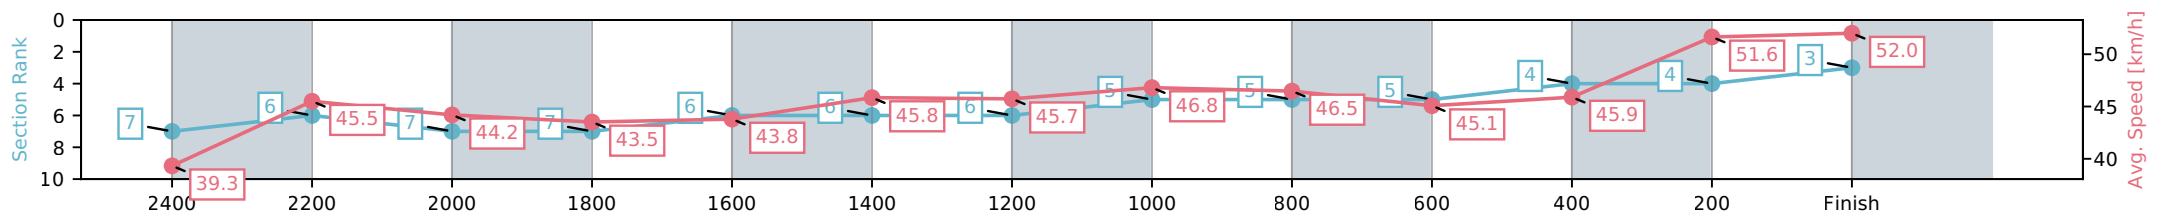

NZ Metropolitan Trotting Club Inc Harness

Race 2: TROUBLE LODGE TROT - 2600m

13 May 2026 - 5:30PM

Weather: Overcast

Section	L2600	L2400	L2200	L2000	L1800	L1600	L1400	L1200	L1000	L800	L600	L400	L200
Section Times	3:28.50 (0:18.17)	3:10.33 [6] (0:16.38)	2:53.95 [7] (0:16.77)	2:37.18 [7] (0:16.55)	2:20.62 [6] (0:16.83)	2:03.80 [6] (0:16.10)	1:47.70 [6] (0:15.73)	1:31.96 [5] (0:15.84)	1:16.12 [5] (0:15.88)	1:00.24 [5] (0:15.97)	0:44.26 [4] (0:16.10)	0:28.16 [4] (0:14.30)	0:13.86 [3] (0:13.86)
Average Speed [km/h]	39.3	45.5	44.2	43.5	43.8	45.8	45.7	46.8	46.5	45.1	45.9	51.6	52.0
Top Speed [km/h]	47.9	47.9	46.0	44.7	45.0	46.9	46.6	47.7	47.2	46.7	49.0	53.7	53.9
Avg. Dist. to Rail [m]	8.4	4.7	4.2	4.2	3.9	3.4	5.9	3.6	3.5	4.2	3.7	4.3	9.0