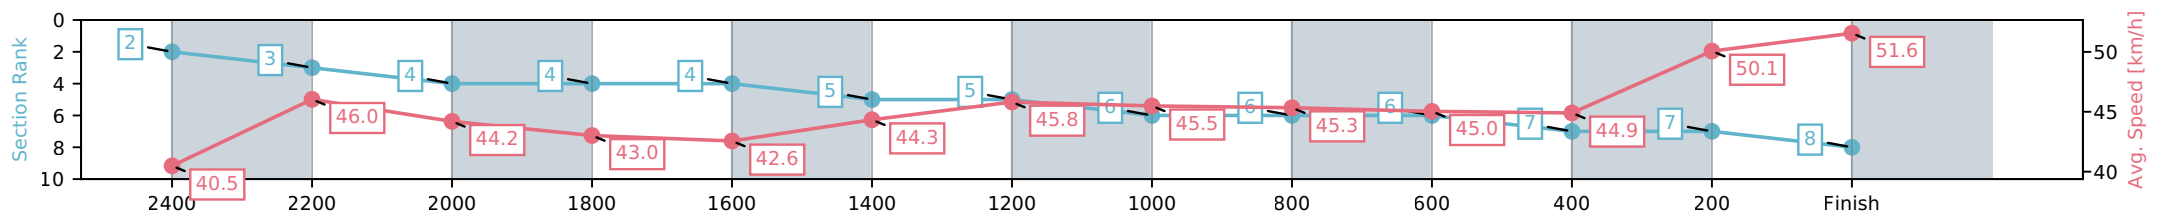

NZ Metropolitan Trotting Club Inc Harness

Race 2: TROUBLE LODGE TROT - 2600m

13 May 2026 - 5:30PM

Weather: Overcast

Section	L2600	L2400	L2200	L2000	L1800	L1600	L1400	L1200	L1000	L800	L600	L400	L200
Section Times	3:29.18 (0:17.69)	3:11.49 [3] (0:16.20)	2:55.29 [4] (0:16.68)	2:38.60 [4] (0:16.74)	2:21.86 [4] (0:16.98)	2:04.89 [5] (0:16.39)	1:48.50 [5] (0:15.70)	1:32.80 [6] (0:16.16)	1:16.65 [6] (0:16.02)	1:00.63 [6] (0:15.99)	0:44.64 [7] (0:16.11)	0:28.53 [7] (0:14.56)	0:13.97 [8] (0:13.97)
Average Speed [km/h]	40.5	46.0	44.2	43.0	42.6	44.3	45.8	45.5	45.3	45.0	44.9	50.1	51.6
Top Speed [km/h]	48.1	47.3	45.6	45.0	43.5	45.1	46.6	46.3	46.7	46.2	47.7	51.5	52.4
Avg. Dist. to Rail [m]	8.8	4.5	3.6	1.5	1.1	1.6	4.6	2.4	1.5	1.4	1.0	2.1	4.9