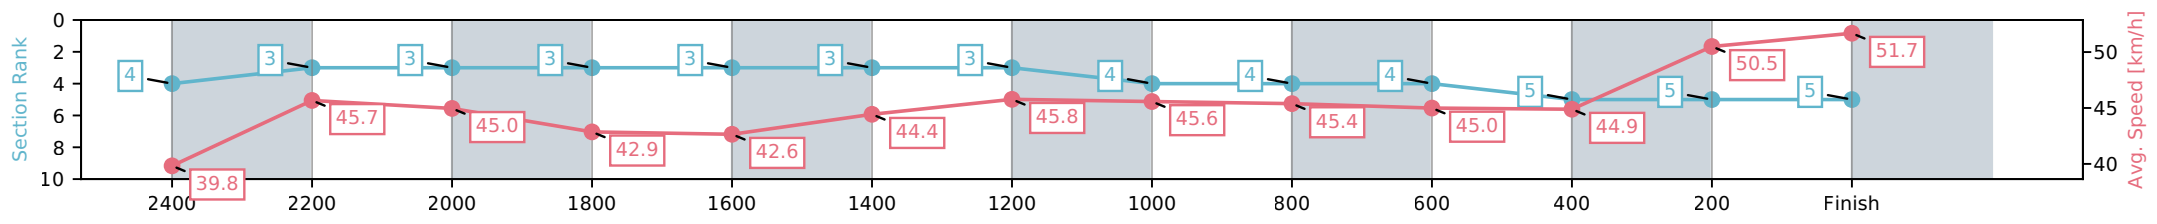

NZ Metropolitan Trotting Club Inc Harness

Race 2: TROUBLE LODGE TROT - 2600m

13 May 2026 - 5:30PM

Weather: Overcast

Section	L2600	L2400	L2200	L2000	L1800	L1600	L1400	L1200	L1000	L800	L600	L400	L200
Section Times	3:28.81 (0:17.91)	3:10.90 [3] (0:15.98)	2:54.92 [3] (0:16.25)	2:38.67 [3] (0:16.80)	2:21.87 [3] (0:17.09)	2:04.78 [3] (0:16.38)	1:48.40 [3] (0:15.73)	1:32.66 [4] (0:16.03)	1:16.63 [4] (0:16.05)	1:00.58 [4] (0:16.00)	0:44.58 [5] (0:16.24)	0:28.34 [5] (0:14.38)	0:13.96 [5] (0:13.96)
Average Speed [km/h]	39.8	45.7	45.0	42.9	42.6	44.4	45.8	45.6	45.4	45.0	44.9	50.5	51.7
Top Speed [km/h]	48.5	47.9	47.4	44.9	43.6	45.1	46.3	46.1	46.6	46.2	47.8	52.3	53.2
Avg. Dist. to Rail [m]	4.2	1.8	2.3	2.4	2.3	1.7	4.0	1.9	1.8	2.4	2.1	1.3	1.2

[] Ranking at each section and finish
 -:-:- No data available at this section
 NA No data available

Horse/Jockey Name	Mode/W J House
Finish Rank	6
Fastest Section Time (Section)	0:13.82 (200-0)
Top Speed [km/h] (Section)	53.1 (200-0)
Race State	Finished