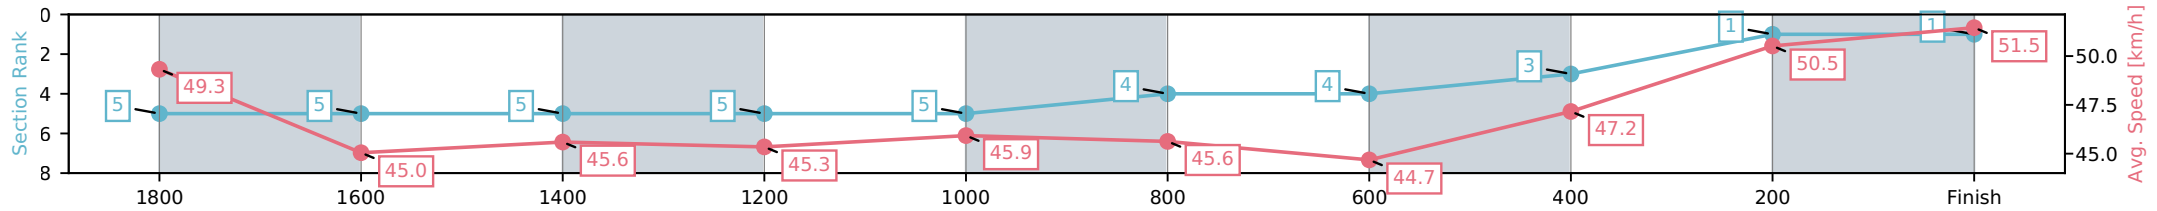

Fastest split

Fastest section

Horse/Jockey Name	Master McGoogan/M J Williamson
Finish Rank	1
Fastest Section Time (Section)	0:14.01 (200-0)
Top Speed [km/h] (Section)	52.0 (200-0)
Race State	Finished

NZ Metropolitan Trotting Club Inc Harness
 Race 6: BOND RACING / THE SOUTHERN CONNECTION
 2YO MOBILE TROT - 1980m

13 May 2026 - 7:35PM

Weather: Overcast

Section	L1980	L1800	L1600	L1400	L1200	L1000	L800	L600	L400	L200
Section Times	2:33.72 (0:12.68)	2:21.04 [5] (0:16.32)	2:04.72 [5] (0:16.01)	1:48.71 [5] (0:15.88)	1:32.83 [5] (0:16.15)	1:16.68 [4] (0:16.19)	1:00.49 [4] (0:16.11)	0:44.38 [3] (0:15.74)	0:28.65 [1] (0:14.64)	0:14.01 [1] (0:14.01)
Average Speed [km/h]	49.3	45.0	45.6	45.3	45.9	45.6	44.7	47.2	50.5	51.5
Top Speed [km/h]	50.5	46.6	46.7	46.8	47.4	45.9	46.1	49.4	51.1	52.0
Avg. Dist. to Rail [m]	6.6	3.7	2.1	6.3	3.7	3.6	3.5	4.1	4.0	5.4