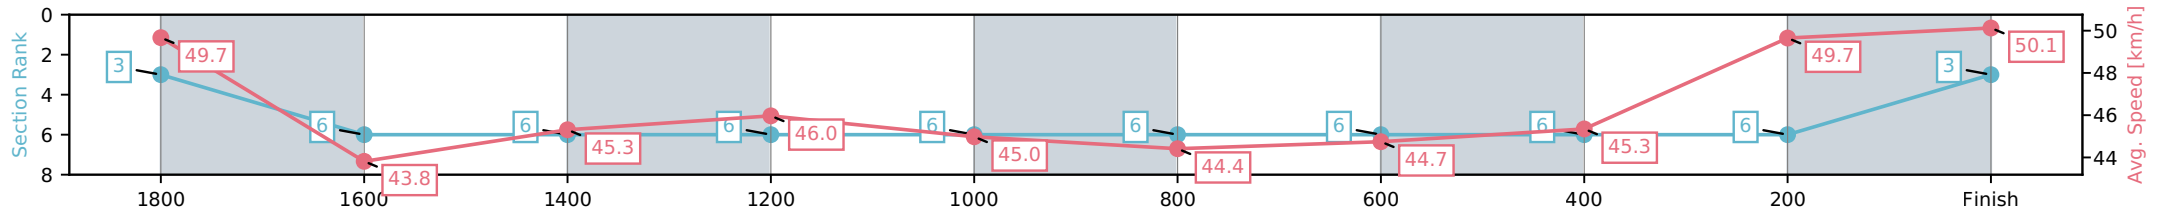

- [] Ranking at each section and finish
- :-:- No data available at this section
- NA No data available

Horse/Jockey Name	Macy Royale/K G Cameron
Finish Rank	3
Fastest Section Time (Section)	0:14.36 (200-0)
Top Speed [km/h] (Section)	51.5 (1980 - 1800)
Race State	Finished

NZ Metropolitan Trotting Club Inc Harness
 Race 6: BOND RACING / THE SOUTHERN CONNECTION
 2YO MOBILE TROT - 1980m

13 May 2026 - 7:35PM

Weather: Overcast

Section	L1980	L1800	L1600	L1400	L1200	L1000	L800	L600	L400	L200
Section Times	2:35.00 (0:12.55)	2:22.45 [6] (0:16.84)	2:05.61 [6] (0:16.03)	1:49.58 [6] (0:15.66)	1:33.91 [6] (0:16.17)	1:17.74 [6] (0:16.35)	1:01.40 [6] (0:16.10)	0:45.30 [6] (0:16.08)	0:29.23 [6] (0:14.86)	0:14.36 [3] (0:14.36)
Average Speed [km/h]	49.7	43.8	45.3	46.0	45.0	44.4	44.7	45.3	49.7	50.1
Top Speed [km/h]	51.5	46.4	46.0	47.9	45.7	45.3	46.9	47.8	51.2	51.1
Avg. Dist. to Rail [m]	9.1	4.7	1.6	4.1	1.4	1.2	3.1	2.4	4.0	7.8