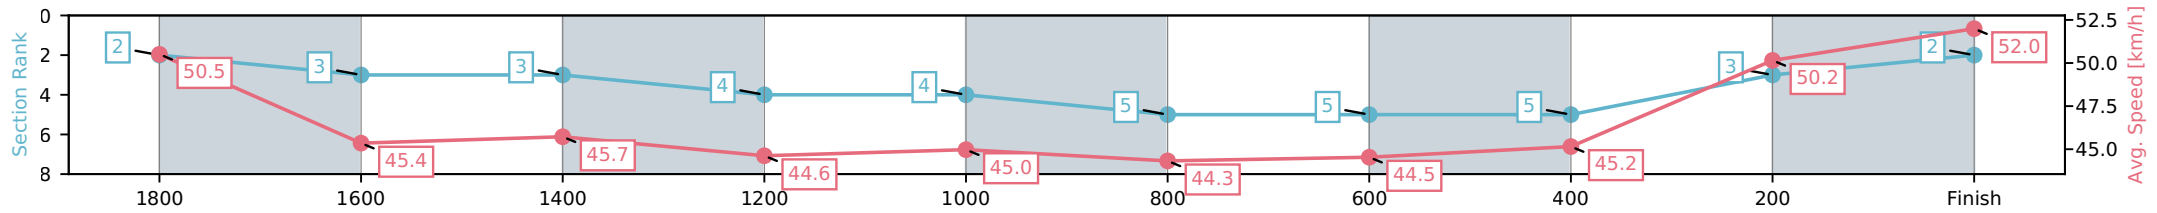

13 May 2026 - 7:35PM

Weather: Overcast

Section	L1980	L1800	L1600	L1400	L1200	L1000	L800	L600	L400	L200
Section Times	2:33.72 (0:12.68)	2:21.04 [5] (0:16.32)	2:04.72 [5] (0:16.01)	1:48.71 [5] (0:15.88)	1:32.83 [5] (0:16.15)	1:16.68 [4] (0:16.19)	1:00.49 [4] (0:16.11)	0:44.38 [3] (0:15.74)	0:28.65 [1] (0:14.64)	0:14.01 [1] (0:14.01)
Average Speed [km/h]	49.3	45.0	45.6	45.3	45.9	45.6	44.7	47.2	50.5	51.5
Top Speed [km/h]	50.5	46.6	46.7	46.8	47.4	45.9	46.1	49.4	51.1	52.0
Avg. Dist. to Rail [m]	6.6	3.7	2.1	6.3	3.7	3.6	3.5	4.1	4.0	5.4

- [] Ranking at each section and finish
- :-:- No data available at this section
- NA No data available

Horse/Jockey Name	La Venture/B N Orange
Finish Rank	2
Fastest Section Time (Section)	0:13.86 (200-0)
Top Speed [km/h] (Section)	52.7 (200-0)
Race State	Finished

NZ Metropolitan Trotting Club Inc Harness
 Race 6: BOND RACING / THE SOUTHERN CONNECTION
 2YO MOBILE TROT - 1980m

13 May 2026 - 7:35PM

Weather: Overcast

Section	L1980	L1800	L1600	L1400	L1200	L1000	L800	L600	L400	L200
Section Times	2:34.02 (0:12.42)	2:21.60 [3] (0:16.20)	2:05.41 [3] (0:15.93)	1:49.48 [4] (0:16.14)	1:33.34 [4] (0:16.18)	1:17.16 [5] (0:16.38)	1:00.78 [5] (0:16.17)	0:44.61 [5] (0:16.07)	0:28.54 [3] (0:14.69)	0:13.86 [2] (0:13.86)
Average Speed [km/h]	50.5	45.4	45.7	44.6	45.0	44.3	44.5	45.2	50.2	52.0
Top Speed [km/h]	51.6	48.9	46.2	45.6	45.8	45.2	45.5	46.2	52.6	52.7
Avg. Dist. to Rail [m]	5.0	3.4	1.6	4.1	1.4	1.2	1.4	1.2	4.0	7.5