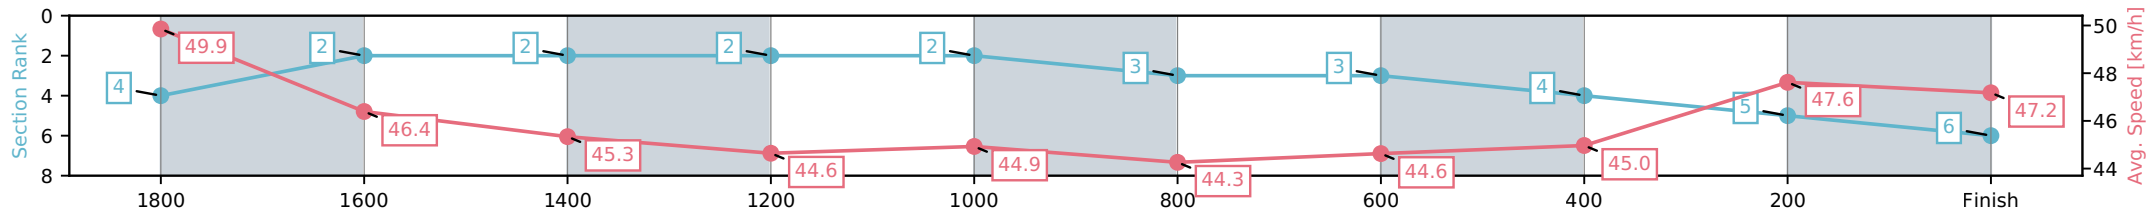

- [] Ranking at each section and finish
- :-:- No data available at this section
- NA No data available

Horse/Jockey Name	Dynamite Hill/C J Dalgety
Finish Rank	6
Fastest Section Time (Section)	0:15.20 (400-200)
Top Speed [km/h] (Section)	50.6 (1980 - 1800)
Race State	Finished

NZ Metropolitan Trotting Club Inc Harness
 Race 6: BOND RACING / THE SOUTHERN CONNECTION
 2YO MOBILE TROT - 1980m

13 May 2026 - 7:35PM

Weather: Overcast

Section	L1980	L1800	L1600	L1400	L1200	L1000	L800	L600	L400	L200
Section Times	2:35.56 (0:12.66)	2:22.90 [2] (0:15.59)	2:07.31 [2] (0:15.98)	1:51.33 [2] (0:16.13)	1:35.20 [2] (0:16.15)	1:19.05 [3] (0:16.38)	1:02.67 [3] (0:16.14)	0:46.53 [4] (0:16.10)	0:30.44 [5] (0:15.20)	0:15.24 [6] (0:15.24)
Average Speed [km/h]	49.9	46.4	45.3	44.6	44.9	44.3	44.6	45.0	47.6	47.2
Top Speed [km/h]	50.6	50.0	45.6	45.4	45.3	45.2	45.6	46.4	48.7	48.5
Avg. Dist. to Rail [m]	2.5	0.8	1.1	3.9	1.1	1.1	1.3	0.9	1.0	2.5