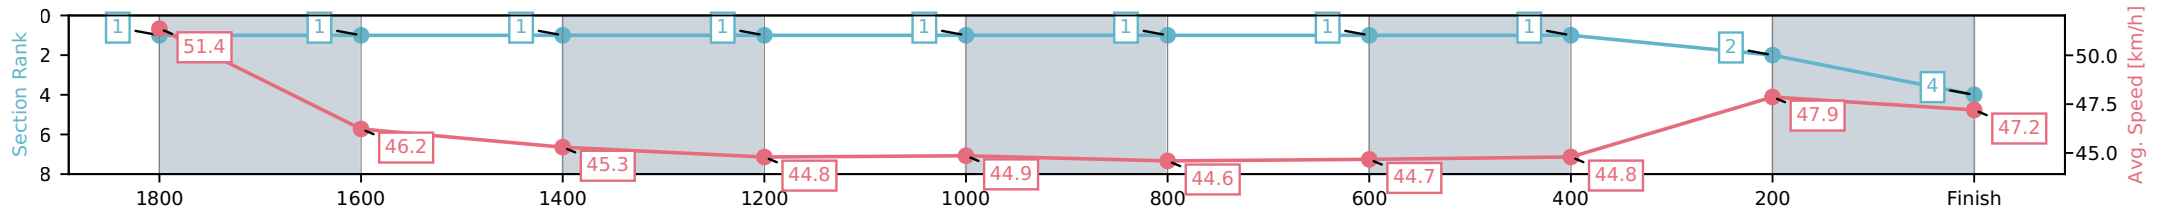

- [] Ranking at each section and finish
- :-:- No data available at this section
- NA No data available

Horse/Jockey Name	Donovan/T M Williams
Finish Rank	4
Fastest Section Time (Section)	0:15.14 (400-200)
Top Speed [km/h] (Section)	52.6 (1980 - 1800)
Race State	Finished

NZ Metropolitan Trotting Club Inc Harness
 Race 6: BOND RACING / THE SOUTHERN CONNECTION
 2YO MOBILE TROT - 1980m

13 May 2026 - 7:35PM

Weather: Overcast

Section	L1980	L1800	L1600	L1400	L1200	L1000	L800	L600	L400	L200
Section Times	2:35.12 (0:12.24)	2:22.88 [1] (0:15.67)	2:07.21 [1] (0:16.00)	1:51.21 [1] (0:16.08)	1:35.13 [1] (0:16.20)	1:18.94 [1] (0:16.26)	1:02.68 [1] (0:16.12)	0:46.56 [1] (0:16.18)	0:30.38 [2] (0:15.14)	0:15.25 [4] (0:15.25)
Average Speed [km/h]	51.4	46.2	45.3	44.8	44.9	44.6	44.7	44.8	47.9	47.2
Top Speed [km/h]	52.6	50.1	45.5	45.6	45.2	45.3	45.0	46.6	48.8	48.8
Avg. Dist. to Rail [m]	1.3	1.2	1.0	4.1	1.3	1.2	1.5	1.2	1.4	4.6