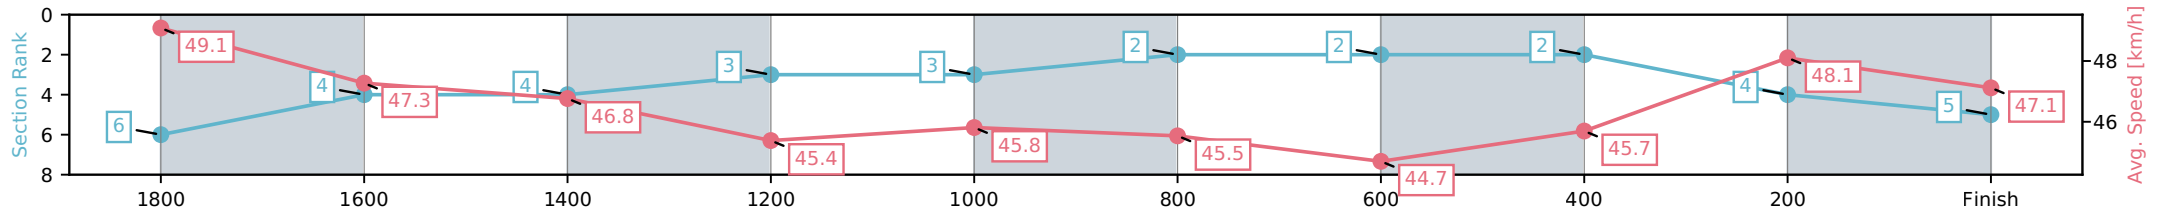

- [] Ranking at each section and finish
- :-:- No data available at this section
- NA No data available

Horse/Jockey Name	Jet Stream/A L Clark
Finish Rank	5
Fastest Section Time (Section)	0:15.24 (400-200)
Top Speed [km/h] (Section)	50.8 (1980 - 1800)
Race State	Finished

NZ Metropolitan Trotting Club Inc Harness
 Race 6: BOND RACING / THE SOUTHERN CONNECTION
 2YO MOBILE TROT - 1980m

13 May 2026 - 7:35PM

Weather: Overcast

Section	L1980	L1800	L1600	L1400	L1200	L1000	L800	L600	L400	L200
Section Times	2:35.54 (0:12.87)	2:22.67 [4] (0:15.92)	2:06.74 [4] (0:15.83)	1:50.91 [3] (0:15.86)	1:35.05 [3] (0:16.18)	1:18.87 [2] (0:16.18)	1:02.68 [2] (0:16.11)	0:46.57 [2] (0:16.07)	0:30.51 [4] (0:15.24)	0:15.26 [5] (0:15.26)
Average Speed [km/h]	49.1	47.3	46.8	45.4	45.8	45.5	44.7	45.7	48.1	47.1
Top Speed [km/h]	50.8	48.1	47.5	47.0	47.1	46.0	46.0	47.6	48.9	48.7
Avg. Dist. to Rail [m]	8.3	7.3	3.7	6.3	3.6	3.4	3.4	2.9	3.0	6.6