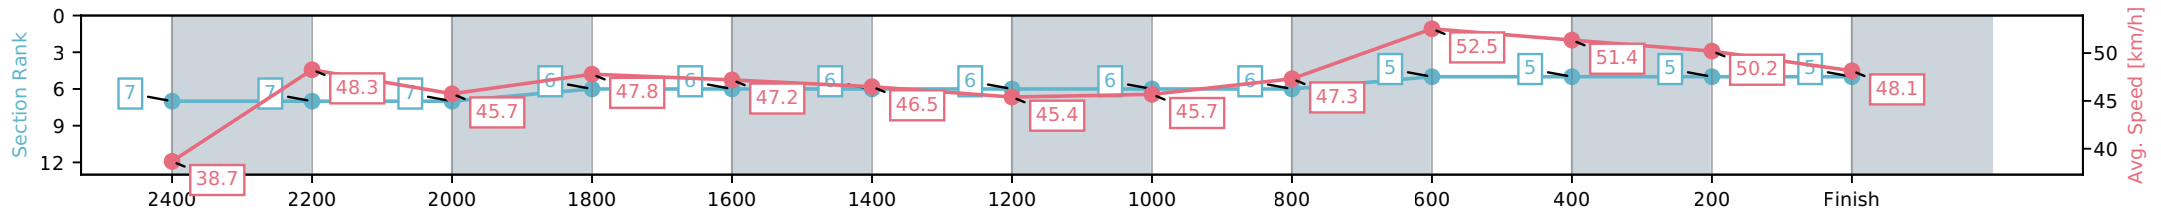

NZ Metropolitan Trotting Club Inc Harness

Race 1: PENINSULAR BEACHFRONT RESORT
MOOLOOLABA TROT - 2600m

22 May 2026 - 5:04PM

Weather: Cloudy

Section	L2600	L2400	L2200	L2000	L1800	L1600	L1400	L1200	L1000	L800	L600	L400	L200
Section Times	3:21.36 (0:18.26)	3:03.10 [7] (0:15.45)	2:47.65 [7] (0:16.18)	2:31.47 [7] (0:15.07)	2:16.40 [6] (0:15.59)	2:00.81 [6] (0:15.81)	1:45.00 [6] (0:15.86)	1:29.14 [6] (0:16.14)	1:13.00 [6] (0:15.63)	0:57.37 [6] (0:13.71)	0:43.66 [5] (0:14.27)	0:29.39 [5] (0:14.43)	0:14.96 [5] (0:14.96)
Average Speed [km/h]	38.7	48.3	45.7	47.8	47.2	46.5	45.4	45.7	47.3	52.5	51.4	50.2	48.1
Top Speed [km/h]	47.6	49.2	48.5	49.1	47.6	47.7	45.9	47.3	51.7	52.8	52.9	50.8	50.4
Avg. Dist. to Rail [m]	10.6	5.0	3.9	5.2	3.9	3.0	6.4	3.0	3.9	5.1	3.1	1.1	2.2