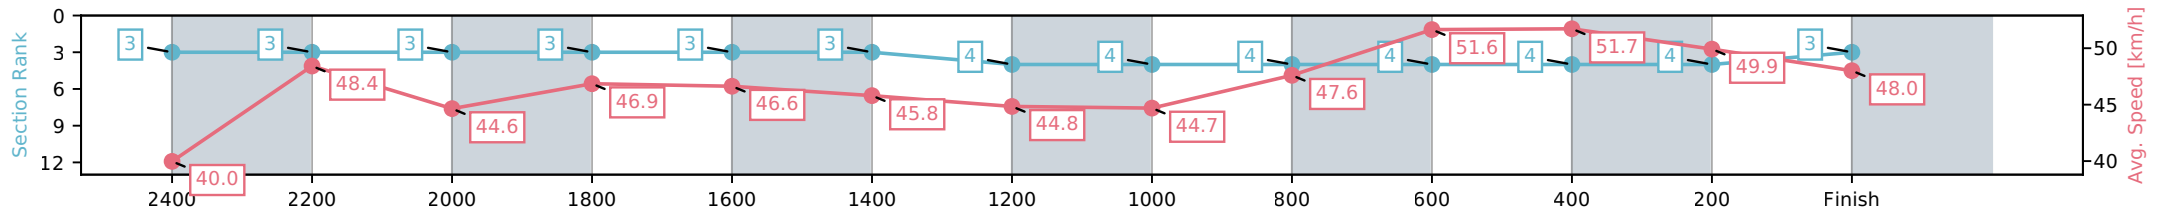

NZ Metropolitan Trotting Club Inc Harness

Race 1: PENINSULAR BEACHFRONT RESORT
MOOLOOLABA TROT - 2600m

22 May 2026 - 5:04PM

Weather: Cloudy

Section	L2600	L2400	L2200	L2000	L1800	L1600	L1400	L1200	L1000	L800	L600	L400	L200
Section Times	3:21.27 (0:17.58)	3:03.69 [3] (0:15.09)	2:48.59 [3] (0:16.26)	2:32.34 [3] (0:15.37)	2:16.97 [3] (0:15.60)	2:01.37 [3] (0:15.94)	1:45.43 [3] (0:16.06)	1:29.37 [4] (0:16.27)	1:13.10 [4] (0:15.21)	0:57.89 [4] (0:13.94)	0:43.95 [4] (0:14.20)	0:29.75 [4] (0:14.74)	0:15.01 [4] (0:15.01)
Average Speed [km/h]	40.0	48.4	44.6	46.9	46.6	45.8	44.8	44.7	47.6	51.6	51.7	49.9	48.0
Top Speed [km/h]	49.2	49.6	46.9	47.6	47.6	46.2	45.5	46.1	49.7	52.7	52.4	51.1	49.7
Avg. Dist. to Rail [m]	8.6	2.1	1.4	2.2	1.9	2.0	4.5	1.4	1.2	3.7	3.1	3.7	7.2