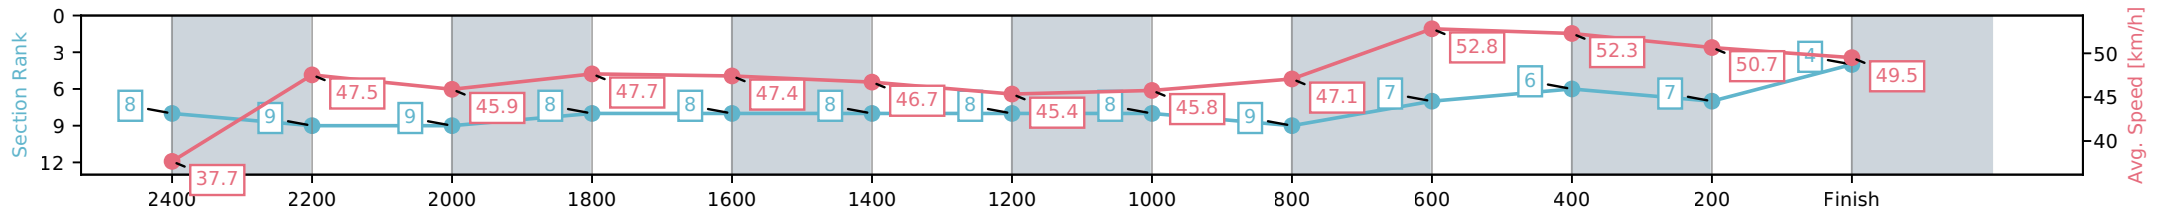

NZ Metropolitan Trotting Club Inc Harness

Race 1: PENINSULAR BEACHFRONT RESORT
MOOLOOLABA TROT - 2600m

22 May 2026 - 5:04PM

Weather: Cloudy

Section	L2600	L2400	L2200	L2000	L1800	L1600	L1400	L1200	L1000	L800	L600	L400	L200
Section Times	3:21.30 (0:18.68)	3:02.62 [8] (0:15.52)	2:47.10 [9] (0:16.06)	2:31.03 [9] (0:15.11)	2:15.92 [8] (0:15.54)	2:00.38 [8] (0:15.75)	1:44.62 [8] (0:15.88)	1:28.74 [8] (0:16.10)	1:12.64 [8] (0:15.70)	0:56.94 [9] (0:13.64)	0:43.30 [7] (0:14.20)	0:29.09 [6] (0:14.52)	0:14.57 [7] (0:14.57)
Average Speed [km/h]	37.7	47.5	45.9	47.7	47.4	46.7	45.4	45.8	47.1	52.8	52.3	50.7	49.5
Top Speed [km/h]	45.9	48.9	49.0	48.6	48.3	47.8	46.0	47.5	51.3	54.1	54.1	51.1	50.7
Avg. Dist. to Rail [m]	8.4	3.6	3.4	5.6	4.3	3.1	6.6	3.1	3.8	5.9	4.7	3.7	8.8