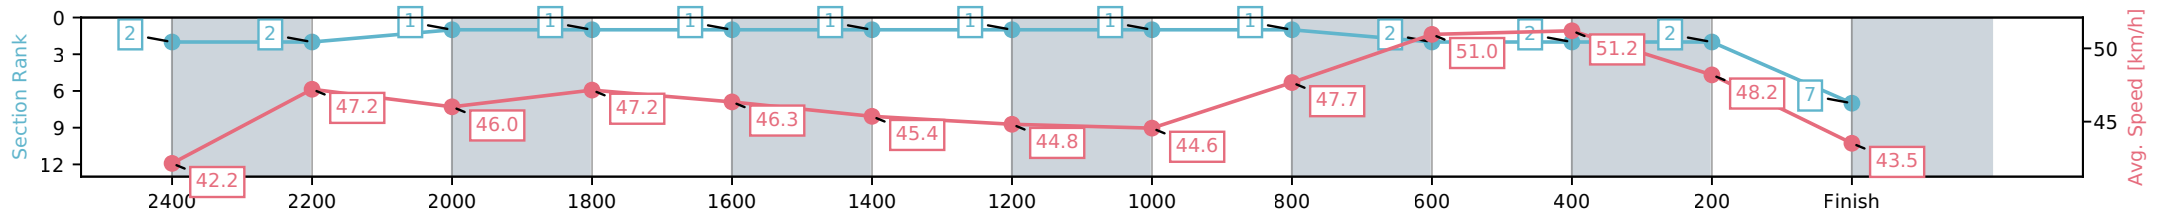

NZ Metropolitan Trotting Club Inc Harness

Race 1: PENINSULAR BEACHFRONT RESORT
MOOLOOLABA TROT - 2600m

22 May 2026 - 5:04PM

Weather: Cloudy

Section	L2600	L2400	L2200	L2000	L1800	L1600	L1400	L1200	L1000	L800	L600	L400	L200
Section Times	3:22.49 (0:16.78)	3:05.71 [2] (0:15.46)	2:50.25 [2] (0:15.95)	2:34.30 [1] (0:15.26)	2:19.03 [1] (0:15.67)	2:03.36 [1] (0:15.97)	1:47.40 [1] (0:16.07)	1:31.32 [1] (0:16.30)	1:15.03 [1] (0:15.23)	0:59.80 [1] (0:14.13)	0:45.67 [2] (0:14.16)	0:31.52 [2] (0:15.01)	0:16.51 [2] (0:16.51)
Average Speed [km/h]	42.2	47.2	46.0	47.2	46.3	45.4	44.8	44.6	47.7	51.0	51.2	48.2	43.5
Top Speed [km/h]	49.2	49.1	46.6	47.6	47.4	46.0	45.3	46.0	49.0	52.5	52.4	49.6	46.5
Avg. Dist. to Rail [m]	11.5	2.0	2.4	2.3	1.8	1.0	3.7	1.2	1.3	2.5	1.4	1.0	3.6