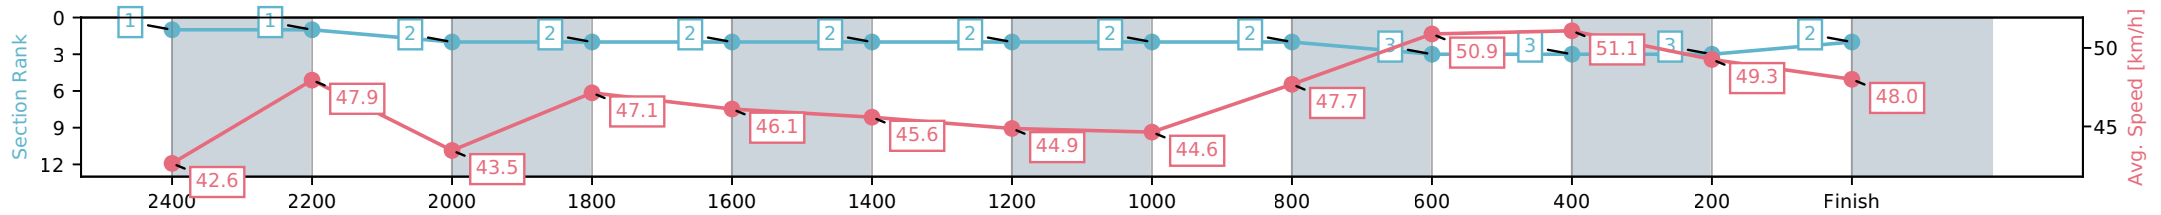

NZ Metropolitan Trotting Club Inc Harness

Race 1: PENINSULAR BEACHFRONT RESORT
MOOLOOLABA TROT - 2600m

22 May 2026 - 5:04PM

Weather: Cloudy

Section	L2600	L2400	L2200	L2000	L1800	L1600	L1400	L1200	L1000	L800	L600	L400	L200
Section Times	3:21.11 (0:16.63)	3:04.48 [1] (0:15.25)	2:49.23 [1] (0:16.68)	2:32.55 [2] (0:15.27)	2:17.28 [2] (0:15.76)	2:01.52 [2] (0:15.90)	1:45.63 [2] (0:16.05)	1:29.58 [2] (0:16.28)	1:13.30 [2] (0:15.22)	0:58.08 [2] (0:14.15)	0:43.93 [3] (0:14.20)	0:29.73 [3] (0:14.73)	0:15.00 [3] (0:15.00)
Average Speed [km/h]	42.6	47.9	43.5	47.1	46.1	45.6	44.9	44.6	47.7	50.9	51.1	49.3	48.0
Top Speed [km/h]	50.5	50.6	46.4	47.9	47.6	45.9	45.5	46.1	49.2	52.3	52.4	50.1	50.1
Avg. Dist. to Rail [m]	13.4	2.4	1.1	2.2	1.9	1.1	3.7	1.2	1.4	2.5	1.5	1.8	5.4