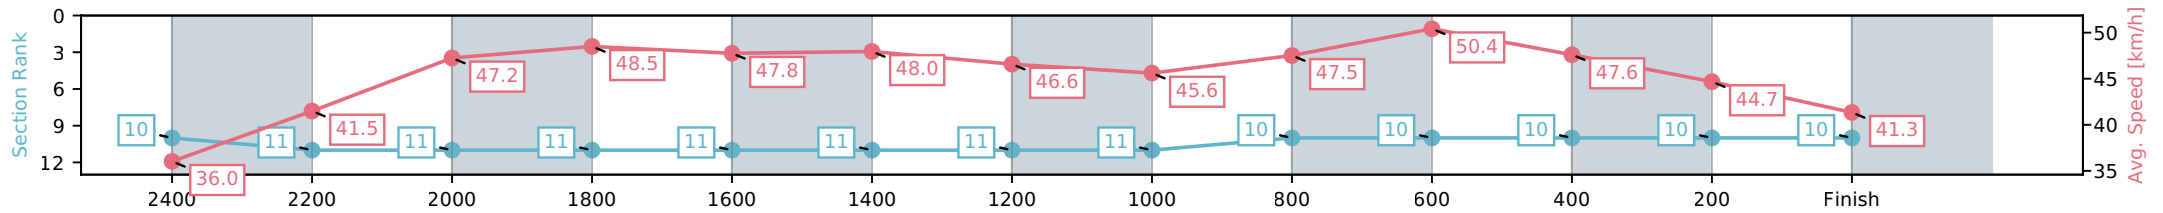

NZ Metropolitan Trotting Club Inc Harness

Race 1: PENINSULAR BEACHFRONT RESORT
MOOLOOLABA TROT - 2600m

22 May 2026 - 5:04PM

Weather: Cloudy

Section	L2600	L2400	L2200	L2000	L1800	L1600	L1400	L1200	L1000	L800	L600	L400	L200
Section Times	3:27.62 (0:19.57)	3:08.05 [10] (0:17.73)	2:50.32 [11] (0:15.35)	2:34.97 [11] (0:14.84)	2:20.13 [11] (0:15.19)	2:04.94 [11] (0:15.12)	1:49.82 [11] (0:15.45)	1:34.36 [11] (0:15.97)	1:18.40 [11] (0:15.31)	1:03.08 [10] (0:14.28)	0:48.80 [10] (0:15.22)	0:33.58 [10] (0:16.22)	0:17.36 [10] (0:17.36)
Average Speed [km/h]	36.0	41.5	47.2	48.5	47.8	48.0	46.6	45.6	47.5	50.4	47.6	44.7	41.3
Top Speed [km/h]	45.2	47.5	48.3	48.9	48.5	48.7	49.0	47.9	50.2	50.8	50.1	45.7	44.3
Avg. Dist. to Rail [m]	11.3	3.9	1.2	2.1	1.4	1.2	4.3	1.5	1.6	2.0	1.2	1.2	2.5