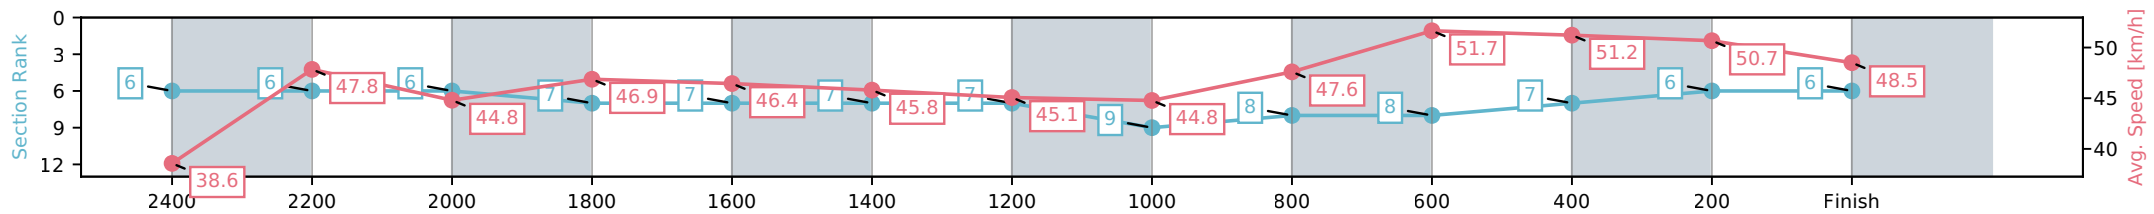

NZ Metropolitan Trotting Club Inc Harness

Race 1: PENINSULAR BEACHFRONT RESORT
MOOLOOLABA TROT - 2600m

22 May 2026 - 5:04PM

Weather: Cloudy

Section	L2600	L2400	L2200	L2000	L1800	L1600	L1400	L1200	L1000	L800	L600	L400	L200
Section Times	3:21.57 (0:18.17)	3:03.40 [6] (0:15.26)	2:48.14 [6] (0:16.28)	2:31.86 [6] (0:15.37)	2:16.49 [7] (0:15.66)	2:00.83 [7] (0:15.82)	1:45.00 [7] (0:15.98)	1:29.03 [7] (0:16.26)	1:12.77 [9] (0:15.27)	0:57.50 [8] (0:13.94)	0:43.55 [8] (0:14.35)	0:29.21 [7] (0:14.35)	0:14.86 [6] (0:14.86)
Average Speed [km/h]	38.6	47.8	44.8	46.9	46.4	45.8	45.1	44.8	47.6	51.7	51.2	50.7	48.5
Top Speed [km/h]	47.9	48.2	48.1	47.7	47.3	46.4	46.3	46.5	50.7	52.9	52.8	51.5	51.4
Avg. Dist. to Rail [m]	3.5	2.0	2.0	2.8	2.1	1.1	4.1	1.4	1.7	3.6	3.3	1.3	0.7