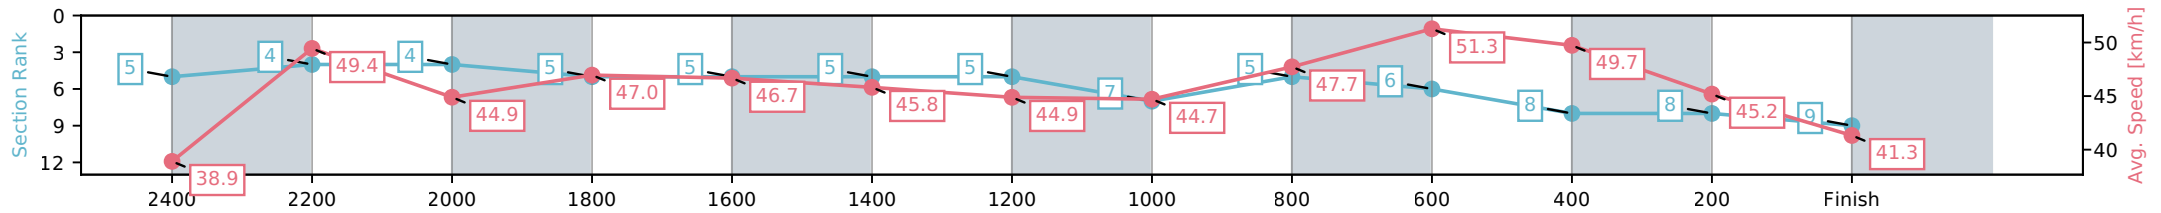

NZ Metropolitan Trotting Club Inc Harness

Race 1: PENINSULAR BEACHFRONT RESORT
MOOLOOLABA TROT - 2600m

22 May 2026 - 5:04PM

Weather: Cloudy

Section	L2600	L2400	L2200	L2000	L1800	L1600	L1400	L1200	L1000	L800	L600	L400	L200
Section Times	3:25.87 (0:18.13)	3:07.74 [5] (0:14.97)	2:52.77 [4] (0:16.22)	2:36.56 [4] (0:15.34)	2:21.21 [5] (0:15.62)	2:05.59 [5] (0:15.87)	1:49.72 [5] (0:16.04)	1:33.68 [5] (0:16.27)	1:17.41 [7] (0:15.24)	1:02.17 [5] (0:14.05)	0:48.12 [6] (0:14.63)	0:33.49 [8] (0:16.09)	0:17.40 [8] (0:17.40)
Average Speed [km/h]	38.9	49.4	44.9	47.0	46.7	45.8	44.9	44.7	47.7	51.3	49.7	45.2	41.3
Top Speed [km/h]	49.1	50.2	48.7	48.3	47.7	46.5	45.5	46.4	50.4	51.7	51.7	47.8	43.1
Avg. Dist. to Rail [m]	5.8	3.8	1.8	2.5	2.4	1.5	4.0	1.4	1.6	2.8	1.9	1.8	4.0