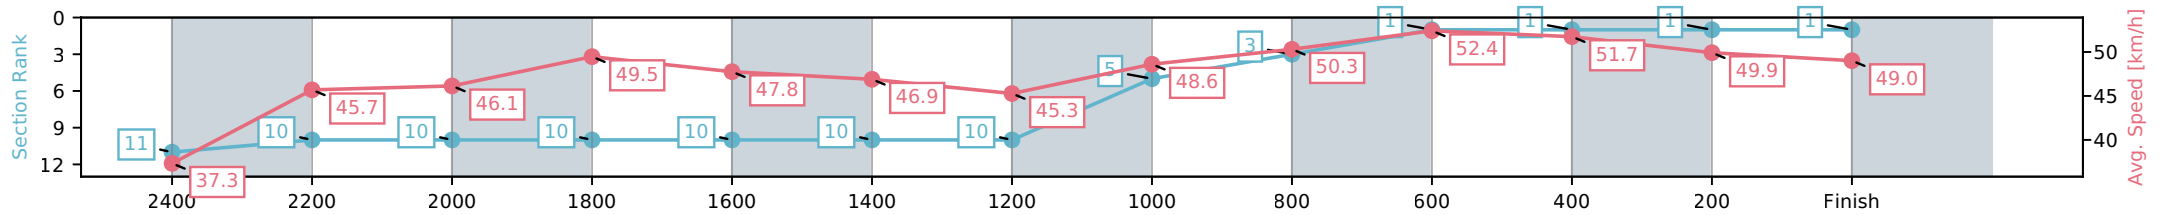

Horse/Jockey Name	Axel Rose/M J Williamson
Finish Rank	1
Fastest Section Time (Section)	0:13.74 (800-600)
Top Speed [km/h] (Section)	53.5 (800-600)
Race State	Finished

NZ Metropolitan Trotting Club Inc Harness

Race 1: PENINSULAR BEACHFRONT RESORT
MOOLOOLABA TROT - 2600m

22 May 2026 - 5:04PM

Weather: Cloudy

Section	L2600	L2400	L2200	L2000	L1800	L1600	L1400	L1200	L1000	L800	L600	L400	L200
Section Times	3:20.29 (0:19.66)	3:00.63 [11] (0:15.85)	2:44.78 [10] (0:15.78)	2:28.99 [10] (0:14.55)	2:14.44 [10] (0:15.45)	1:58.99 [10] (0:15.72)	1:43.27 [10] (0:15.90)	1:27.37 [10] (0:15.34)	1:12.02 [5] (0:14.77)	0:57.25 [3] (0:13.74)	0:43.51 [1] (0:14.15)	0:29.36 [1] (0:14.66)	0:14.71 [1] (0:14.71)
Average Speed [km/h]	37.3	45.7	46.1	49.5	47.8	46.9	45.3	48.6	50.3	52.4	51.7	49.9	49.0
Top Speed [km/h]	46.3	47.7	48.5	50.2	48.8	48.0	46.1	51.8	51.9	53.5	53.5	50.5	50.6
Avg. Dist. to Rail [m]	3.6	1.0	1.8	5.5	4.5	3.3	6.6	4.4	4.4	4.7	2.9	2.7	2.5

- [ ] Ranking at each section and finish
- -:-:- No data available at this section
- NA No data available