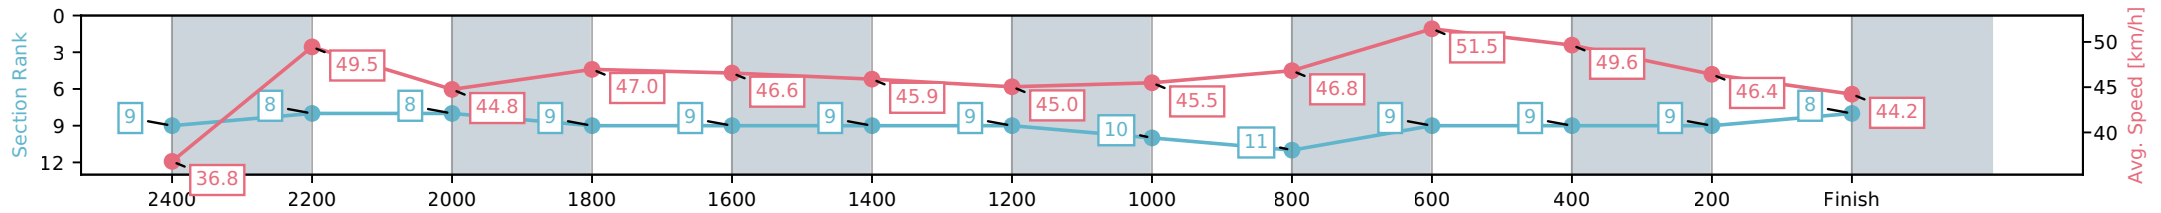

NZ Metropolitan Trotting Club Inc Harness

Race 1: PENINSULAR BEACHFRONT RESORT
MOOLOOLABA TROT - 2600m

22 May 2026 - 5:04PM

Weather: Cloudy

Section	L2600	L2400	L2200	L2000	L1800	L1600	L1400	L1200	L1000	L800	L600	L400	L200
Section Times	3:25.38 (0:19.13)	3:06.25 [9] (0:14.70)	2:51.55 [8] (0:16.26)	2:35.29 [8] (0:15.33)	2:19.96 [9] (0:15.66)	2:04.30 [9] (0:15.82)	1:48.48 [9] (0:15.98)	1:32.50 [9] (0:16.12)	1:16.38 [10] (0:15.75)	1:00.63 [11] (0:14.00)	0:46.64 [9] (0:14.73)	0:31.90 [9] (0:15.64)	0:16.26 [9] (0:16.26)
Average Speed [km/h]	36.8	49.5	44.8	47.0	46.6	45.9	45.0	45.5	46.8	51.5	49.6	46.4	44.2
Top Speed [km/h]	49.1	50.0	50.0	48.0	47.1	46.4	46.1	47.9	50.0	52.6	51.7	47.3	46.7
Avg. Dist. to Rail [m]	6.4	1.6	1.6	3.2	2.5	1.4	4.5	2.2	3.5	5.3	2.9	1.3	2.1