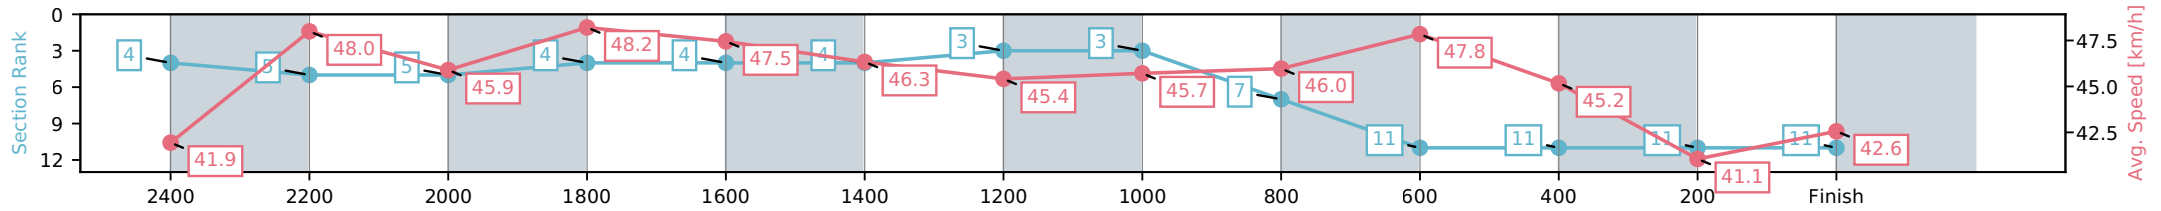

NZ Metropolitan Trotting Club Inc Harness

Race 1: PENINSULAR BEACHFRONT RESORT
MOOLOOLABA TROT - 2600m

22 May 2026 - 5:04PM

Weather: Cloudy

Section	L2600	L2400	L2200	L2000	L1800	L1600	L1400	L1200	L1000	L800	L600	L400	L200
Section Times	3:29.65 (0:17.71)	3:11.94 [4] (0:15.57)	2:56.38 [5] (0:16.40)	2:39.97 [5] (0:14.94)	2:25.03 [4] (0:15.52)	2:09.51 [4] (0:15.87)	1:53.64 [4] (0:15.86)	1:37.78 [3] (0:16.13)	1:21.65 [3] (0:16.00)	1:05.64 [7] (0:15.05)	0:50.59 [11] (0:16.07)	0:34.52 [11] (0:17.64)	0:16.88 [11] (0:16.88)
Average Speed [km/h]	41.9	48.0	45.9	48.2	47.5	46.3	45.4	45.7	46.0	47.8	45.2	41.1	42.6
Top Speed [km/h]	49.9	50.6	48.3	48.5	47.8	47.5	45.8	47.3	47.4	48.4	48.2	42.7	43.6
Avg. Dist. to Rail [m]	13.4	4.9	6.6	5.7	4.0	3.0	6.4	3.0	3.2	4.2	1.8	1.4	6.7