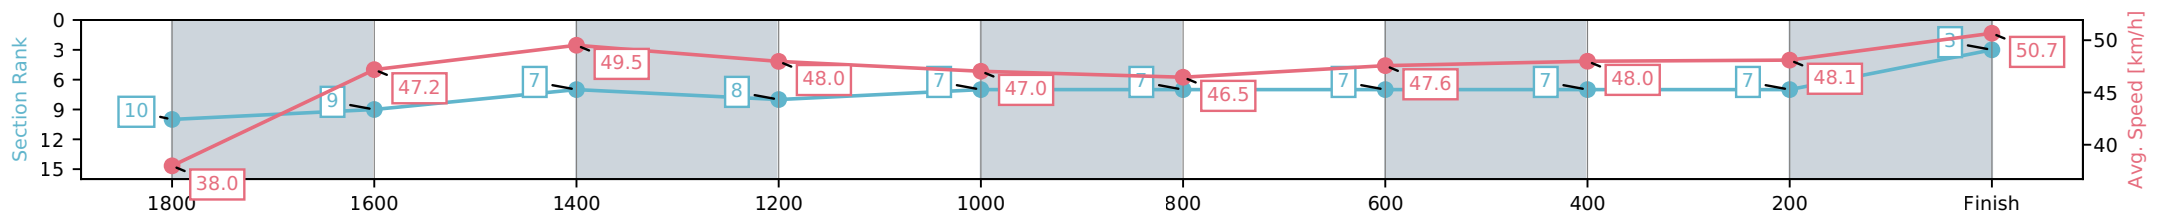

NZ Metropolitan Trotting Club Inc Harness
 Race 2: LISTEN LIVE ON SPORTNATION.NZ TROT - 2000m

05 June 2026 - 5:38PM

Weather: Fine

Section	L2000	L1800	L1600	L1400	L1200	L1000	L800	L600	L400	L200
Section Times	2:35.82 (0:19.95)	2:15.87 [10] (0:15.53)	2:00.33 [9] (0:14.63)	1:45.70 [7] (0:15.00)	1:30.70 [8] (0:15.50)	1:15.20 [7] (0:15.61)	0:59.58 [7] (0:15.14)	0:44.45 [7] (0:15.16)	0:29.29 [7] (0:15.06)	0:14.23 [7] (0:14.23)
Average Speed [km/h]	38.0	47.2	49.5	48.0	47.0	46.5	47.6	48.0	48.1	50.7
Top Speed [km/h]	46.4	48.5	50.0	49.9	47.7	47.9	48.9	48.4	48.7	51.4
Avg. Dist. to Rail [m]	10.6	3.4	1.0	4.0	1.6	1.2	2.1	1.7	1.1	1.5