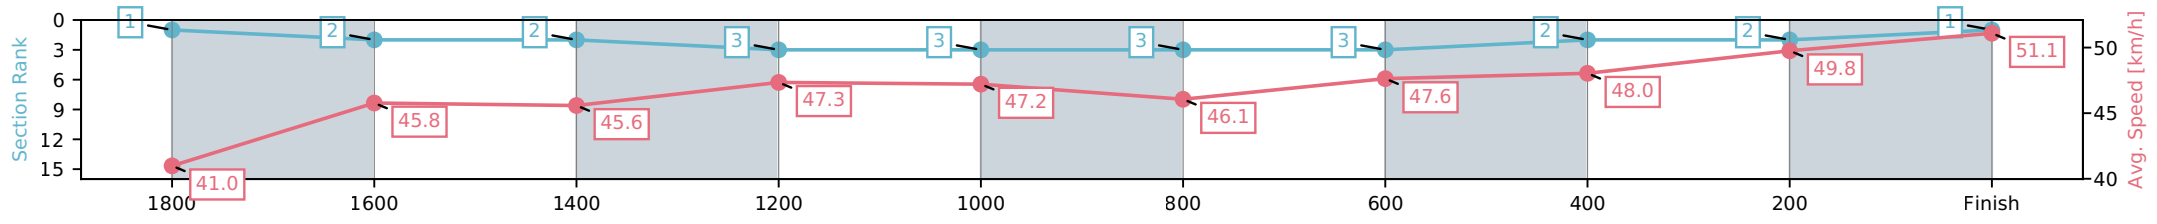

Horse/Jockey Name	Sheep/C J Dalgety
Finish Rank	1
Fastest Section Time (Section)	0:14.12 (200-0)
Top Speed [km/h] (Section)	52.2 (200-0)
Race State	Finished

NZ Metropolitan Trotting Club Inc Harness
Race 2: LISTEN LIVE ON SPORTNATION.NZ TROT - 2000m

05 June 2026 - 5:38PM

Weather: Fine

Section	L2000	L1800	L1600	L1400	L1200	L1000	L800	L600	L400	L200
Section Times	2:34.47 (0:17.45)	2:17.02 [1] (0:15.86)	2:01.16 [2] (0:15.91)	1:45.25 [2] (0:15.20)	1:30.05 [3] (0:15.40)	1:14.65 [3] (0:15.74)	0:58.91 [3] (0:15.11)	0:43.79 [3] (0:15.12)	0:28.68 [2] (0:14.56)	0:14.12 [2] (0:14.12)
Average Speed [km/h]	41.0	45.8	45.6	47.3	47.2	46.1	47.6	48.0	49.8	51.1
Top Speed [km/h]	47.8	47.1	46.2	47.9	48.1	47.6	48.5	48.6	51.2	52.2
Avg. Dist. to Rail [m]	8.7	1.4	1.2	3.7	1.3	1.2	2.1	1.5	1.4	5.5

[ ] Ranking at each section and finish
-:-:- No data available at this section
NA No data available