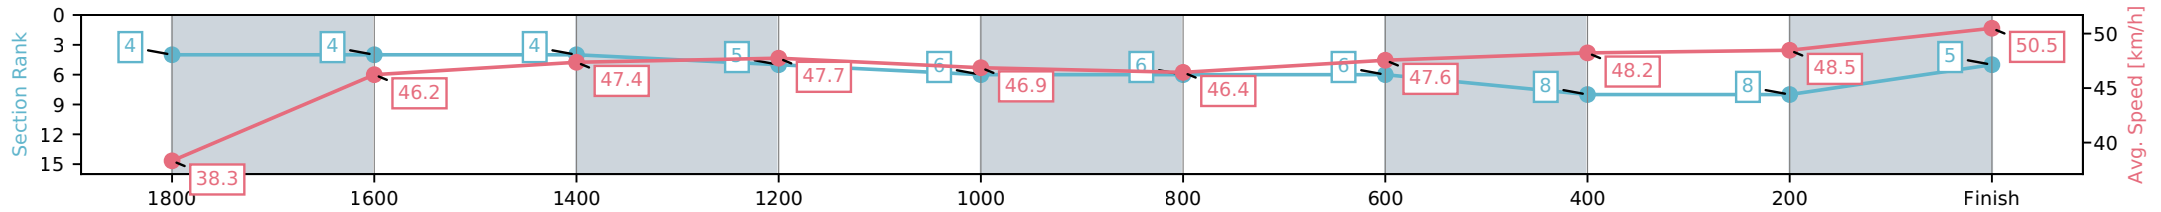

[] Ranking at each section and finish
 -:-:- No data available at this section
 NA No data available

Horse/Jockey Name	Brightman/K G Cameron
Finish Rank	5
Fastest Section Time (Section)	0:14.30 (200-0)
Top Speed [km/h] (Section)	51.3 (200-0)
Race State	Finished

NZ Metropolitan Trotting Club Inc Harness
 Race 2: LISTEN LIVE ON SPORTNATION.NZ TROT - 2000m

05 June 2026 - 5:38PM

Weather: Fine

Section	L2000	L1800	L1600	L1400	L1200	L1000	L800	L600	L400	L200
Section Times	2:36.05 (0:18.44)	2:17.61 [4] (0:15.73)	2:01.88 [4] (0:15.43)	1:46.45 [4] (0:15.08)	1:31.37 [5] (0:15.75)	1:15.63 [6] (0:15.80)	0:59.82 [6] (0:15.14)	0:44.68 [6] (0:15.26)	0:29.42 [8] (0:15.13)	0:14.30 [8] (0:14.30)
Average Speed [km/h]	38.3	46.2	47.4	47.7	46.9	46.4	47.6	48.2	48.5	50.5
Top Speed [km/h]	48.1	48.2	48.2	48.3	47.8	47.5	48.4	49.0	49.4	51.3
Avg. Dist. to Rail [m]	4.4	1.8	2.2	5.7	3.1	2.8	3.8	3.3	3.4	10.4