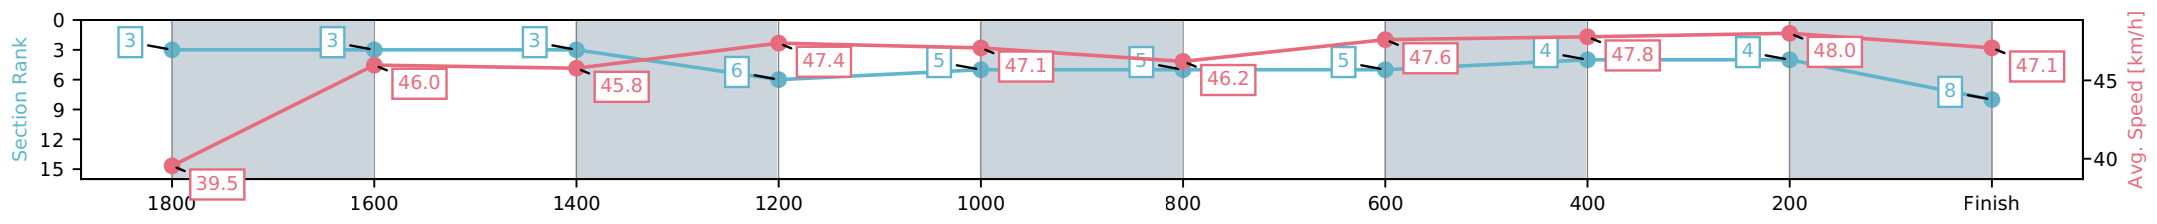

[] Ranking at each section and finish
 -:-:- No data available at this section
 NA No data available

Horse/Jockey Name	Imperial Knight/S J Thornley
Finish Rank	8
Fastest Section Time (Section)	0:15.05 (400-200)
Top Speed [km/h] (Section)	48.6 (800-600)
Race State	Finished

NZ Metropolitan Trotting Club Inc Harness
 Race 2: LISTEN LIVE ON SPORTNATION.NZ TROT - 2000m

05 June 2026 - 5:38PM

Weather: Fine

Section	L2000	L1800	L1600	L1400	L1200	L1000	L800	L600	L400	L200
Section Times	2:36.57 (0:17.97)	2:18.60 [3] (0:15.78)	2:02.82 [3] (0:15.82)	1:47.00 [3] (0:15.19)	1:31.80 [6] (0:15.46)	1:16.34 [5] (0:15.70)	1:00.64 [5] (0:15.13)	0:45.52 [5] (0:15.18)	0:30.34 [4] (0:15.05)	0:15.28 [4] (0:15.28)
Average Speed [km/h]	39.5	46.0	45.8	47.4	47.1	46.2	47.6	47.8	48.0	47.1
Top Speed [km/h]	47.1	47.0	46.3	48.4	48.1	47.5	48.6	48.0	48.6	48.4
Avg. Dist. to Rail [m]	6.2	1.3	1.0	3.9	1.4	1.2	1.9	1.4	0.9	3.2