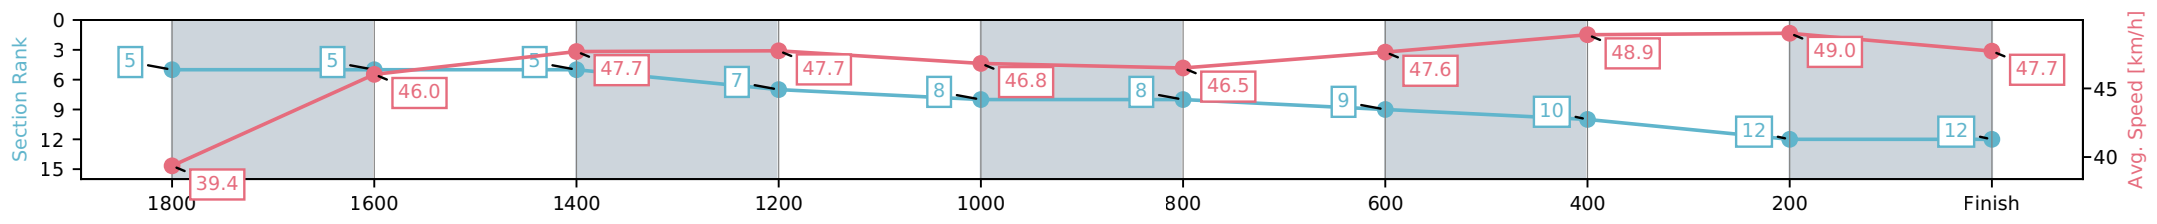

NZ Metropolitan Trotting Club Inc Harness
 Race 2: LISTEN LIVE ON SPORTNATION.NZ TROT - 2000m

05 June 2026 - 5:38PM

Weather: Fine

Section	L2000	L1800	L1600	L1400	L1200	L1000	L800	L600	L400	L200
Section Times	2:36.93 (0:20.43)	2:16.50 [12] (0:15.44)	2:01.05 [11] (0:15.04)	1:46.01 [11] (0:14.73)	1:31.27 [11] (0:15.82)	1:15.46 [12] (0:15.76)	0:59.70 [13] (0:15.18)	0:44.52 [13] (0:14.94)	0:29.58 [13] (0:14.68)	0:14.90 [11] (0:14.90)
Average Speed [km/h]	38.3	47.9	48.8	48.8	46.7	46.6	47.4	49.2	49.6	48.3
Top Speed [km/h]	46.6	49.7	49.8	49.7	47.9	47.6	47.9	49.8	51.3	51.2
Avg. Dist. to Rail [m]	16.3	5.4	2.7	5.6	3.2	2.7	3.9	3.2	2.3	7.3

- [] Ranking at each section and finish
- :-:- No data available at this section
- NA No data available

Horse/Jockey Name	Stuarts Buller Boy/B N Orange
Finish Rank	12
Fastest Section Time (Section)	0:15.07 (1400-1200)
Top Speed [km/h] (Section)	49.9 (200-0)
Race State	Finished

NZ Metropolitan Trotting Club Inc Harness
 Race 2: LISTEN LIVE ON SPORTNATION.NZ TROT - 2000m

05 June 2026 - 5:38PM

Weather: Fine

Section	L2000	L1800	L1600	L1400	L1200	L1000	L800	L600	L400	L200
Section Times	2:37.15 (0:18.54)	2:18.61 [5] (0:15.98)	2:02.63 [5] (0:15.43)	1:47.20 [5] (0:15.07)	1:32.12 [7] (0:15.77)	1:16.35 [8] (0:15.80)	1:00.55 [8] (0:15.12)	0:45.43 [9] (0:15.18)	0:30.25 [10] (0:15.16)	0:15.09 [12] (0:15.09)
Average Speed [km/h]	39.4	46.0	47.7	47.7	46.8	46.5	47.6	48.9	49.0	47.7
Top Speed [km/h]	48.4	47.3	48.5	48.4	47.7	47.6	48.6	49.5	49.7	49.9
Avg. Dist. to Rail [m]	10.3	3.6	2.9	5.6	3.2	2.8	3.6	4.4	5.6	12.5