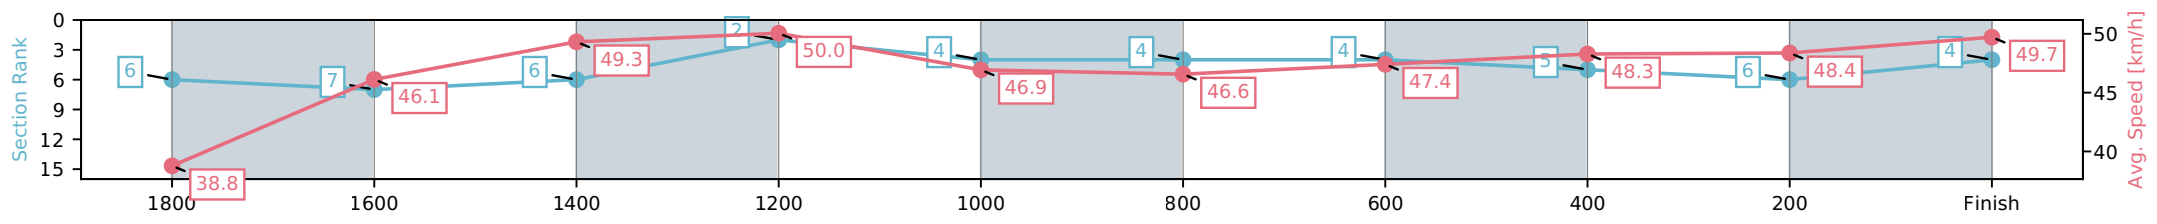

Horse/Jockey Name	Just For Today/R T May
Finish Rank	4
Fastest Section Time (Section)	0:14.38 (1400-1200)
Top Speed [km/h] (Section)	51.1 (1400-1200)
Race State	Finished

NZ Metropolitan Trotting Club Inc Harness
Race 2: LISTEN LIVE ON SPORTNATION.NZ TROT - 2000m

05 June 2026 - 5:38PM

Weather: Fine

Section	L2000	L1800	L1600	L1400	L1200	L1000	L800	L600	L400	L200
Section Times	2:35.92 (0:18.65)	2:17.27 [6] (0:16.18)	2:01.08 [7] (0:15.12)	1:45.96 [6] (0:14.38)	1:31.58 [2] (0:15.75)	1:15.83 [4] (0:15.77)	1:00.06 [4] (0:15.19)	0:44.87 [4] (0:15.22)	0:29.65 [5] (0:15.13)	0:14.52 [6] (0:14.52)
Average Speed [km/h]	38.8	46.1	49.3	50.0	46.9	46.6	47.4	48.3	48.4	49.7
Top Speed [km/h]	46.5	48.5	50.9	51.1	48.3	47.7	48.1	48.9	48.9	50.3
Avg. Dist. to Rail [m]	13.8	5.7	4.6	7.3	3.3	2.7	3.5	3.1	2.9	6.9

[ ] Ranking at each section and finish
-:-:- No data available at this section
NA No data available