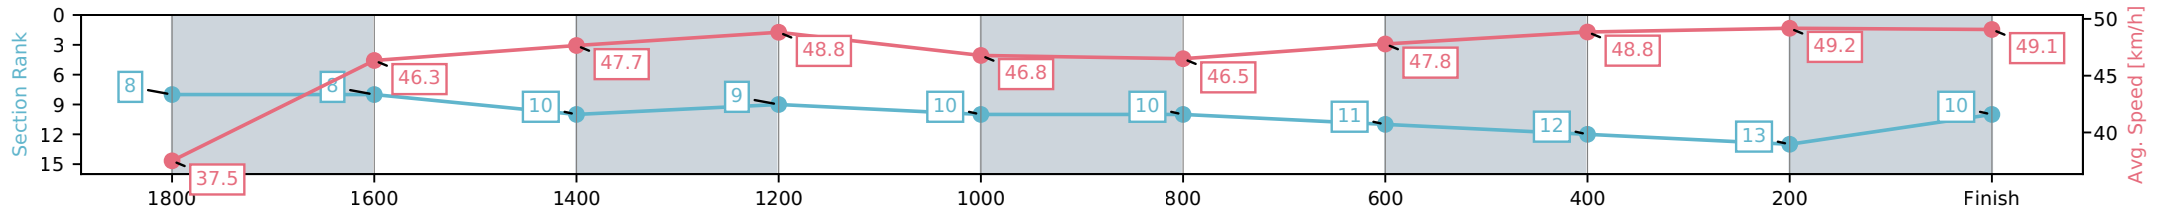

NZ Metropolitan Trotting Club Inc Harness
 Race 2: LISTEN LIVE ON SPORTNATION.NZ TROT - 2000m

05 June 2026 - 5:38PM

Weather: Fine

Section	L2000	L1800	L1600	L1400	L1200	L1000	L800	L600	L400	L200
Section Times	2:36.59 (0:18.84)	2:17.75 [7] (0:15.97)	2:01.78 [6] (0:15.46)	1:46.32 [8] (0:14.31)	1:32.02 [4] (0:15.11)	1:16.91 [2] (0:15.83)	1:01.08 [2] (0:15.11)	0:45.98 [2] (0:15.23)	0:30.75 [3] (0:15.23)	0:15.52 [3] (0:15.52)
Average Speed [km/h]	38.2	46.1	47.6	50.3	49.6	46.4	47.7	48.3	48.1	46.4
Top Speed [km/h]	47.4	47.2	49.3	51.1	50.6	48.2	48.5	48.5	48.7	46.9
Avg. Dist. to Rail [m]	2.4	3.5	3.0	7.6	4.8	2.9	3.7	3.2	2.7	5.5

[] Ranking at each section and finish
 -:-:- No data available at this section
 NA No data available

Horse/Jockey Name	Addi's Angel/K V Hadfield
Finish Rank	10
Fastest Section Time (Section)	0:14.68 (200-0)
Top Speed [km/h] (Section)	50.9 (200-0)
Race State	Finished

NZ Metropolitan Trotting Club Inc Harness
 Race 2: LISTEN LIVE ON SPORTNATION.NZ TROT - 2000m

05 June 2026 - 5:38PM

Weather: Fine

Section	L2000	L1800	L1600	L1400	L1200	L1000	L800	L600	L400	L200
Section Times	2:36.91 (0:19.23)	2:17.68 [8] (0:15.90)	2:01.78 [8] (0:15.44)	1:46.34 [10] (0:14.74)	1:31.60 [9] (0:15.79)	1:15.81 [10] (0:15.81)	1:00.00 [10] (0:15.07)	0:44.93 [11] (0:15.23)	0:29.70 [12] (0:15.02)	0:14.68 [13] (0:14.68)
Average Speed [km/h]	37.5	46.3	47.7	48.8	46.8	46.5	47.8	48.8	49.2	49.1
Top Speed [km/h]	47.4	47.2	48.6	50.2	47.8	47.6	48.7	49.7	50.9	50.9
Avg. Dist. to Rail [m]	6.9	3.5	3.0	5.6	3.2	2.8	4.0	4.7	4.1	9.1