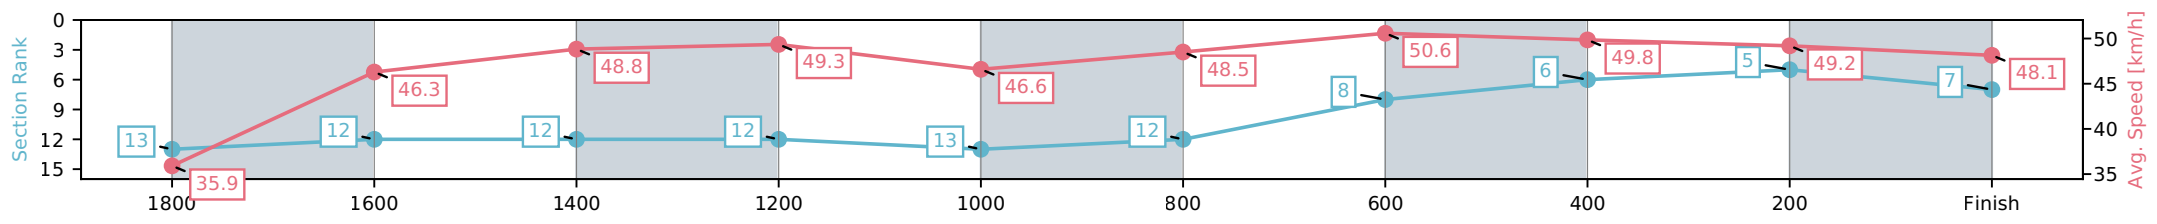

[] Ranking at each section and finish
 -:-:- No data available at this section
 NA No data available

Horse/Jockey Name	Queensland Spirit/B T Hope
Finish Rank	7
Fastest Section Time (Section)	0:14.23 (800-600)
Top Speed [km/h] (Section)	51.3 (1000-800)
Race State	Finished

NZ Metropolitan Trotting Club Inc Harness
 Race 2: LISTEN LIVE ON SPORTNATION.NZ TROT - 2000m

05 June 2026 - 5:38PM

Weather: Fine

Section	L2000	L1800	L1600	L1400	L1200	L1000	L800	L600	L400	L200
Section Times	2:36.36 (0:20.49)	2:15.87 [13] (0:15.90)	1:59.97 [12] (0:15.02)	1:44.95 [12] (0:14.58)	1:30.37 [12] (0:15.86)	1:14.51 [13] (0:15.32)	0:59.19 [12] (0:14.23)	0:44.96 [8] (0:14.92)	0:30.04 [6] (0:15.05)	0:14.98 [5] (0:14.98)
Average Speed [km/h]	35.9	46.3	48.8	49.3	46.6	48.5	50.6	49.8	49.2	48.1
Top Speed [km/h]	45.5	48.8	50.7	51.1	48.1	51.3	51.3	50.4	49.7	49.3
Avg. Dist. to Rail [m]	6.4	3.9	2.5	5.4	3.1	4.1	5.6	4.8	4.5	8.7