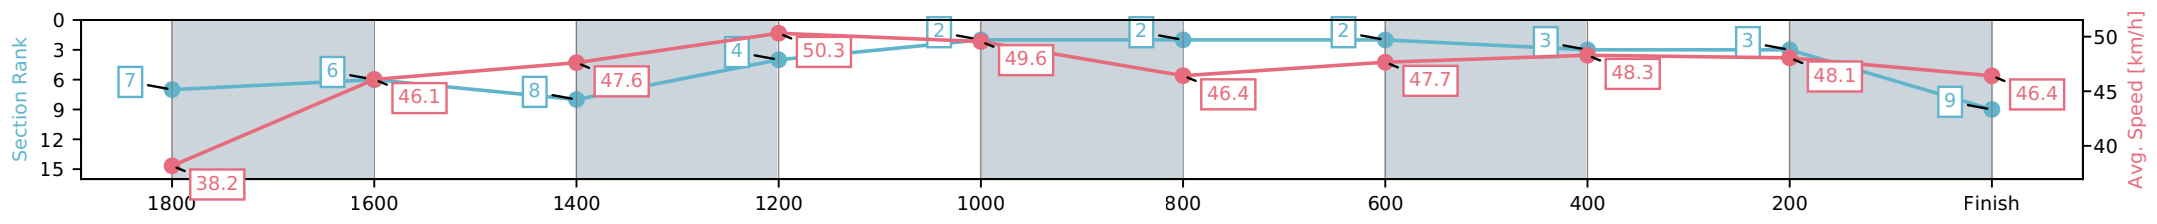

- [] Ranking at each section and finish
- :-:- No data available at this section
- NA No data available

Horse/Jockey Name	Second Thoughts/S J Tomlinson
Finish Rank	9
Fastest Section Time (Section)	0:14.31 (1400-1200)
Top Speed [km/h] (Section)	51.1 (1400-1200)
Race State	Finished

NZ Metropolitan Trotting Club Inc Harness
 Race 2: LISTEN LIVE ON SPORTNATION.NZ TROT - 2000m

05 June 2026 - 5:38PM

Weather: Fine

Section	L2000	L1800	L1600	L1400	L1200	L1000	L800	L600	L400	L200
Section Times	2:36.59 (0:18.84)	2:17.75 [7] (0:15.97)	2:01.78 [6] (0:15.46)	1:46.32 [8] (0:14.31)	1:32.02 [4] (0:15.11)	1:16.91 [2] (0:15.83)	1:01.08 [2] (0:15.11)	0:45.98 [2] (0:15.23)	0:30.75 [3] (0:15.23)	0:15.52 [3] (0:15.52)
Average Speed [km/h]	38.2	46.1	47.6	50.3	49.6	46.4	47.7	48.3	48.1	46.4
Top Speed [km/h]	47.4	47.2	49.3	51.1	50.6	48.2	48.5	48.5	48.7	46.9
Avg. Dist. to Rail [m]	2.4	3.5	3.0	7.6	4.8	2.9	3.7	3.2	2.7	5.5