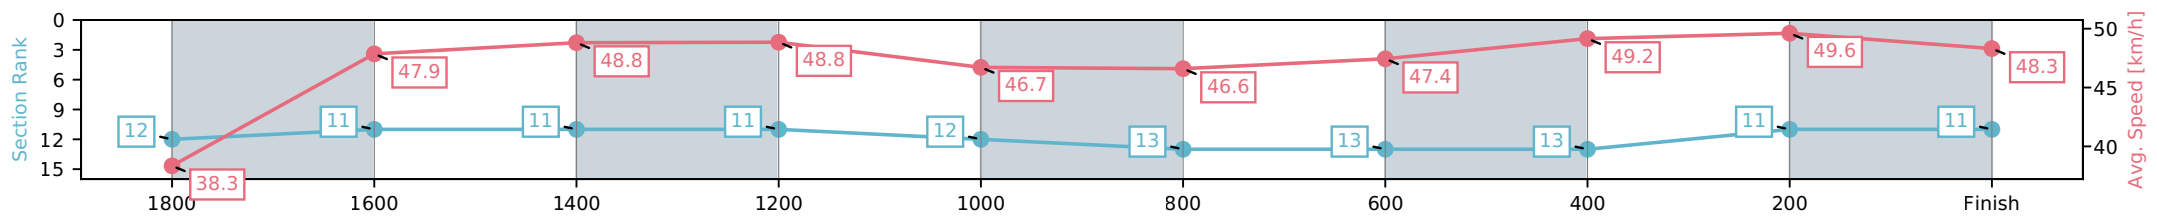

NZ Metropolitan Trotting Club Inc Harness
 Race 2: LISTEN LIVE ON SPORTNATION.NZ TROT - 2000m

05 June 2026 - 5:38PM

Weather: Fine

Section	L2000	L1800	L1600	L1400	L1200	L1000	L800	L600	L400	L200
Section Times	2:36.91 (0:19.23)	2:17.68 [8] (0:15.90)	2:01.78 [8] (0:15.44)	1:46.34 [10] (0:14.74)	1:31.60 [9] (0:15.79)	1:15.81 [10] (0:15.81)	1:00.00 [10] (0:15.07)	0:44.93 [11] (0:15.23)	0:29.70 [12] (0:15.02)	0:14.68 [13] (0:14.68)
Average Speed [km/h]	37.5	46.3	47.7	48.8	46.8	46.5	47.8	48.8	49.2	49.1
Top Speed [km/h]	47.4	47.2	48.6	50.2	47.8	47.6	48.7	49.7	50.9	50.9
Avg. Dist. to Rail [m]	6.9	3.5	3.0	5.6	3.2	2.8	4.0	4.7	4.1	9.1

- [] Ranking at each section and finish
- :-:- No data available at this section
- NA No data available

Horse/Jockey Name	Honest Wal/R D Close
Finish Rank	11
Fastest Section Time (Section)	0:14.68 (400-200)
Top Speed [km/h] (Section)	51.3 (400-200)
Race State	Finished

NZ Metropolitan Trotting Club Inc Harness
 Race 2: LISTEN LIVE ON SPORTNATION.NZ TROT - 2000m

05 June 2026 - 5:38PM

Weather: Fine

Section	L2000	L1800	L1600	L1400	L1200	L1000	L800	L600	L400	L200
Section Times	2:36.93 (0:20.43)	2:16.50 [12] (0:15.44)	2:01.05 [11] (0:15.04)	1:46.01 [11] (0:14.73)	1:31.27 [11] (0:15.82)	1:15.46 [12] (0:15.76)	0:59.70 [13] (0:15.18)	0:44.52 [13] (0:14.94)	0:29.58 [13] (0:14.68)	0:14.90 [11] (0:14.90)
Average Speed [km/h]	38.3	47.9	48.8	48.8	46.7	46.6	47.4	49.2	49.6	48.3
Top Speed [km/h]	46.6	49.7	49.8	49.7	47.9	47.6	47.9	49.8	51.3	51.2
Avg. Dist. to Rail [m]	16.3	5.4	2.7	5.6	3.2	2.7	3.9	3.2	2.3	7.3