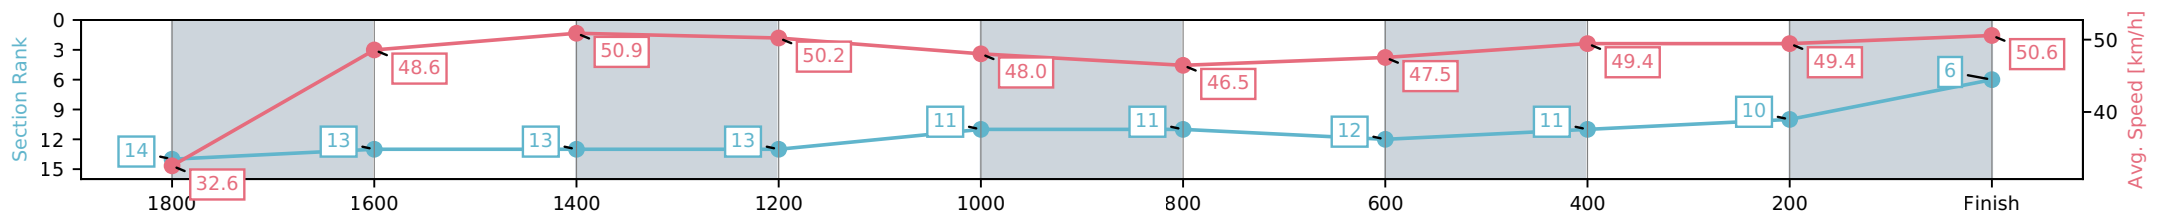

Horse/Jockey Name	Classic Skye/M J Williamson
Finish Rank	6
Fastest Section Time (Section)	0:14.25 (1600-1400)
Top Speed [km/h] (Section)	51.4 (1400-1200)
Race State	Finished

NZ Metropolitan Trotting Club Inc Harness
Race 2: LISTEN LIVE ON SPORTNATION.NZ TROT - 2000m

05 June 2026 - 5:38PM

Weather: Fine

Section	L2000	L1800	L1600	L1400	L1200	L1000	L800	L600	L400	L200
Section Times	2:36.14 (0:22.66)	2:13.48 [14] (0:14.98)	1:58.51 [13] (0:14.25)	1:44.26 [13] (0:14.33)	1:29.93 [13] (0:15.16)	1:14.77 [11] (0:15.63)	0:59.14 [11] (0:15.15)	0:43.99 [12] (0:14.84)	0:29.16 [11] (0:14.88)	0:14.28 [10] (0:14.28)
Average Speed [km/h]	32.6	48.6	50.9	50.2	48.0	46.5	47.5	49.4	49.4	50.6
Top Speed [km/h]	44.6	51.1	51.3	51.4	49.9	48.1	48.8	50.2	51.2	51.3
Avg. Dist. to Rail [m]	1.5	2.1	1.2	4.2	1.5	1.1	2.1	2.8	4.0	12.1

[ ] Ranking at each section and finish
-:-:- No data available at this section
NA No data available