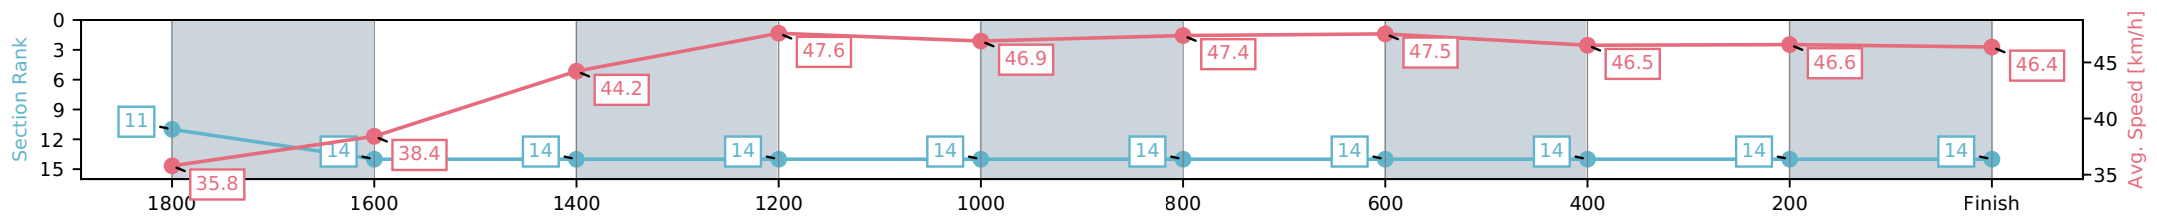

NZ Metropolitan Trotting Club Inc Harness
 Race 2: LISTEN LIVE ON SPORTNATION.NZ TROT - 2000m

05 June 2026 - 5:38PM

Weather: Fine

Section	L2000	L1800	L1600	L1400	L1200	L1000	L800	L600	L400	L200
Section Times	2:37.24 (0:19.63)	2:17.61 [9] (0:16.24)	2:01.37 [10] (0:14.68)	1:46.69 [9] (0:14.89)	1:31.79 [10] (0:15.57)	1:16.23 [9] (0:15.61)	1:00.61 [9] (0:15.18)	0:45.44 [10] (0:15.10)	0:30.34 [9] (0:14.89)	0:15.45 [9] (0:15.45)
Average Speed [km/h]	36.5	44.6	49.4	48.3	46.8	46.5	47.4	48.0	48.6	46.6
Top Speed [km/h]	44.6	48.9	50.5	50.8	47.7	47.8	48.0	48.9	50.3	50.9
Avg. Dist. to Rail [m]	4.3	1.3	1.2	4.0	1.5	1.1	1.6	1.2	1.5	4.8

[] Ranking at each section and finish
 -:-:- No data available at this section
 NA No data available

Horse/Jockey Name	Sweet Caroline/O G Thornley
Finish Rank	14
Fastest Section Time (Section)	0:15.12 (1400-1200)
Top Speed [km/h] (Section)	48.2 (1000-800)
Race State	Finished

NZ Metropolitan Trotting Club Inc Harness
 Race 2: LISTEN LIVE ON SPORTNATION.NZ TROT - 2000m

05 June 2026 - 5:38PM

Weather: Fine

Section	L2000	L1800	L1600	L1400	L1200	L1000	L800	L600	L400	L200
Section Times	2:44.06 (0:20.15)	2:23.91 [11] (0:19.54)	2:04.37 [14] (0:16.47)	1:47.90 [14] (0:15.12)	1:32.78 [14] (0:15.52)	1:17.26 [14] (0:15.36)	1:01.90 [14] (0:15.14)	0:46.76 [14] (0:15.67)	0:31.09 [14] (0:15.57)	0:15.52 [14] (0:15.52)
Average Speed [km/h]	35.8	38.4	44.2	47.6	46.9	47.4	47.5	46.5	46.6	46.4
Top Speed [km/h]	44.3	41.5	46.3	48.1	48.2	48.2	48.0	47.2	47.0	47.3
Avg. Dist. to Rail [m]	14.7	6.4	1.5	3.2	1.4	1.6	2.3	2.0	1.5	3.1