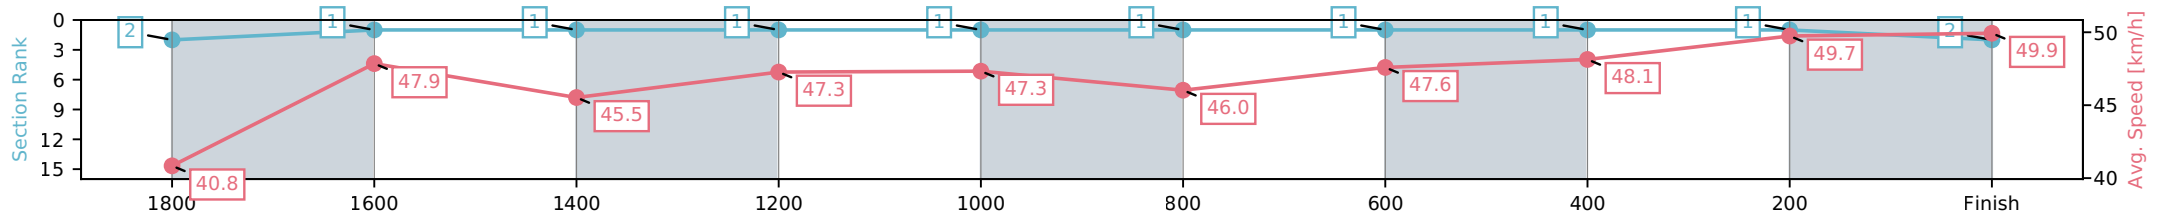

Horse/Jockey Name	Regal Summit/John R Dunn
Finish Rank	2
Fastest Section Time (Section)	0:14.44 (200-0)
Top Speed [km/h] (Section)	50.8 (200-0)
Race State	Finished

NZ Metropolitan Trotting Club Inc Harness
Race 2: LISTEN LIVE ON SPORTNATION.NZ TROT - 2000m

05 June 2026 - 5:38PM

Weather: Fine

Section	L2000	L1800	L1600	L1400	L1200	L1000	L800	L600	L400	L200
Section Times	2:34.50 (0:17.70)	2:16.80 [2] (0:15.26)	2:01.54 [1] (0:15.92)	1:45.62 [1] (0:15.23)	1:30.39 [1] (0:15.36)	1:15.04 [1] (0:15.77)	0:59.27 [1] (0:15.13)	0:44.14 [1] (0:15.12)	0:29.02 [1] (0:14.58)	0:14.44 [1] (0:14.44)
Average Speed [km/h]	40.8	47.9	45.5	47.3	47.3	46.0	47.6	48.1	49.7	49.9
Top Speed [km/h]	49.9	49.8	46.2	47.9	47.9	47.8	48.2	48.8	50.5	50.8
Avg. Dist. to Rail [m]	9.3	2.6	1.0	3.6	1.3	1.2	1.9	1.8	1.4	3.5

[ ] Ranking at each section and finish
-:-:- No data available at this section
NA No data available