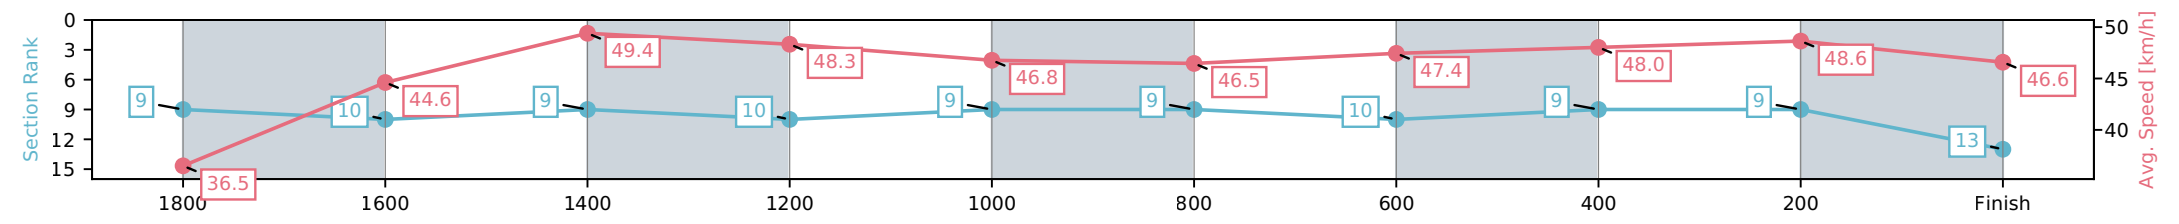

[] Ranking at each section and finish
 -:-:- No data available at this section
 NA No data available

Horse/Jockey Name	Danya/R D Holmes
Finish Rank	13
Fastest Section Time (Section)	0:14.68 (1600-1400)
Top Speed [km/h] (Section)	50.9 (200-0)
Race State	Finished

NZ Metropolitan Trotting Club Inc Harness
 Race 2: LISTEN LIVE ON SPORTNATION.NZ TROT - 2000m

05 June 2026 - 5:38PM

Weather: Fine

Section	L2000	L1800	L1600	L1400	L1200	L1000	L800	L600	L400	L200
Section Times	2:37.24 (0:19.63)	2:17.61 [9] (0:16.24)	2:01.37 [10] (0:14.68)	1:46.69 [9] (0:14.89)	1:31.79 [10] (0:15.57)	1:16.23 [9] (0:15.61)	1:00.61 [9] (0:15.18)	0:45.44 [10] (0:15.10)	0:30.34 [9] (0:14.89)	0:15.45 [9] (0:15.45)
Average Speed [km/h]	36.5	44.6	49.4	48.3	46.8	46.5	47.4	48.0	48.6	46.6
Top Speed [km/h]	44.6	48.9	50.5	50.8	47.7	47.8	48.0	48.9	50.3	50.9
Avg. Dist. to Rail [m]	4.3	1.3	1.2	4.0	1.5	1.1	1.6	1.2	1.5	4.8