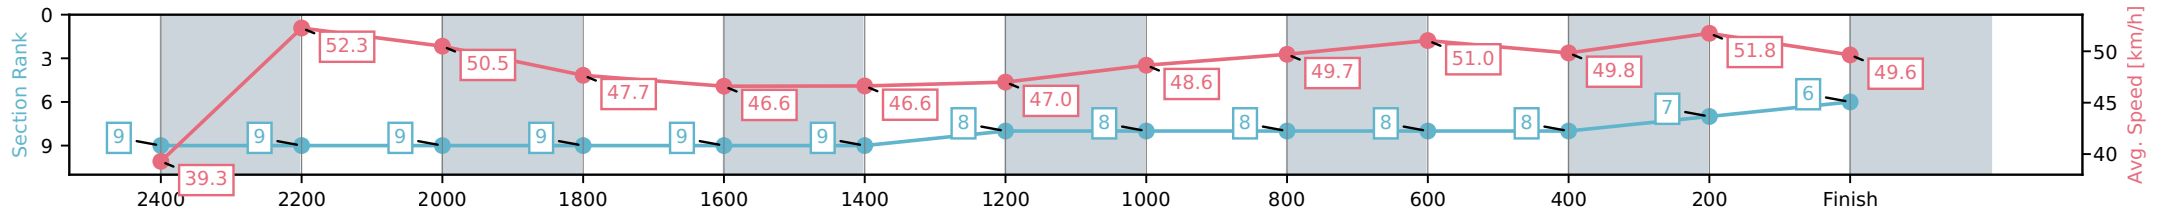

Horse/Jockey Name	Mystery Beach/B N Orange
Finish Rank	6
Fastest Section Time (Section)	0:13.90 (2400-2200)
Top Speed [km/h] (Section)	53.0 (400-200)
Race State	Finished

NZ Metropolitan Trotting Club Inc Harness
Race 9: BOOK NOW FOR PLUMBERS' NIGHT - 26 JUNE
HANDICAP PACE - 2600m

05 June 2026 - 8:55PM

Weather: Showers

Section	L2600	L2400	L2200	L2000	L1800	L1600	L1400	L1200	L1000	L800	L600	L400	L200
Section Times	3:18.46 (0:20.11)	2:58.35 [9] (0:13.90)	2:44.45 [9] (0:14.38)	2:30.06 [9] (0:15.11)	2:14.96 [9] (0:15.86)	1:59.10 [9] (0:15.86)	1:43.24 [9] (0:15.31)	1:27.92 [8] (0:15.19)	1:12.73 [8] (0:14.88)	0:57.84 [8] (0:14.10)	0:43.74 [8] (0:14.86)	0:28.88 [8] (0:14.34)	0:14.55 [7] (0:14.55)
Average Speed [km/h]	39.3	52.3	50.5	47.7	46.6	46.6	47.0	48.6	49.7	51.0	49.8	51.8	49.6
Top Speed [km/h]	52.5	52.8	52.6	49.0	47.4	47.8	47.7	49.4	50.7	51.8	50.6	53.0	52.9
Avg. Dist. to Rail [m]	3.0	1.4	1.3	3.4	3.9	3.6	4.9	3.3	3.5	3.9	3.8	5.0	8.9

- [ ] Ranking at each section and finish
- -:-:- No data available at this section
- NA No data available