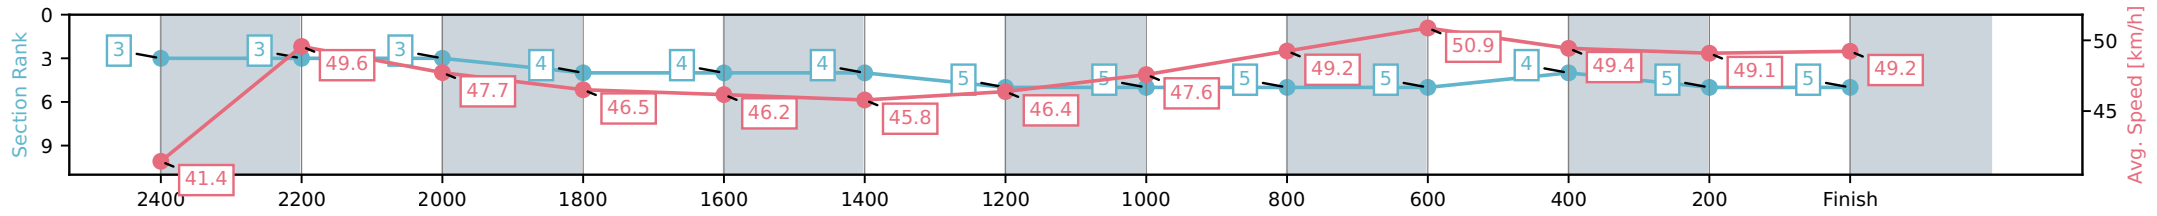

Horse/Jockey Name	Coba Charged/S J Thornley
Finish Rank	5
Fastest Section Time (Section)	0:14.16 (800-600)
Top Speed [km/h] (Section)	51.7 (800-600)
Race State	Finished

NZ Metropolitan Trotting Club Inc Harness
Race 9: BOOK NOW FOR PLUMBERS' NIGHT - 26 JUNE
HANDICAP PACE - 2600m

05 June 2026 - 8:55PM

Weather: Showers

Section	L2600	L2400	L2200	L2000	L1800	L1600	L1400	L1200	L1000	L800	L600	L400	L200
Section Times	3:18.40 (0:17.15)	3:01.25 [3] (0:14.71)	2:46.54 [3] (0:15.31)	2:31.23 [3] (0:15.48)	2:15.75 [4] (0:15.80)	1:59.95 [4] (0:15.93)	1:44.02 [4] (0:15.52)	1:28.50 [5] (0:15.31)	1:13.19 [5] (0:14.79)	0:58.40 [5] (0:14.16)	0:44.24 [5] (0:14.77)	0:29.47 [4] (0:14.81)	0:14.66 [5] (0:14.66)
Average Speed [km/h]	41.4	49.6	47.7	46.5	46.2	45.8	46.4	47.6	49.2	50.9	49.4	49.1	49.2
Top Speed [km/h]	51.6	51.4	50.0	47.6	46.9	46.9	47.5	49.0	50.5	51.7	50.0	50.1	50.7
Avg. Dist. to Rail [m]	3.4	1.8	1.9	1.8	2.1	1.8	2.9	1.5	1.7	2.0	2.0	1.6	3.7

[ ] Ranking at each section and finish
-:-:- No data available at this section
NA No data available