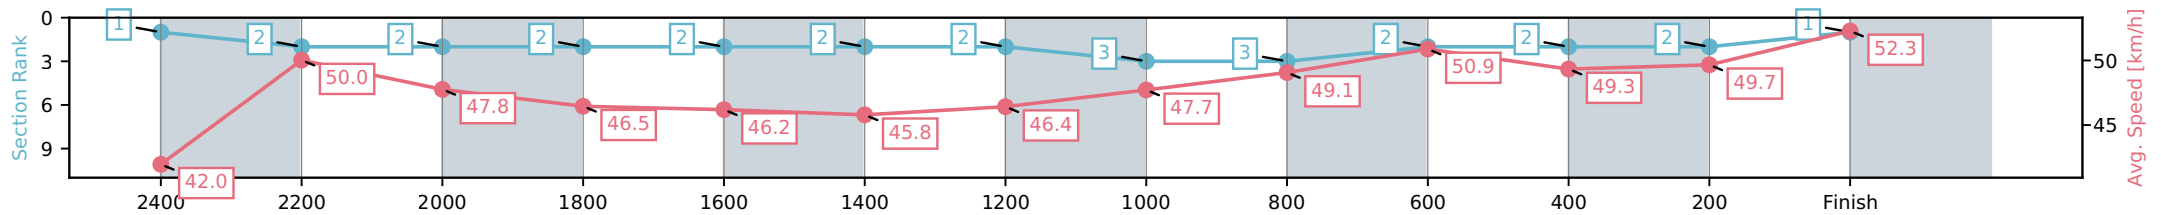

Horse/Jockey Name	Scrunch/John R Dunn
Finish Rank	1
Fastest Section Time (Section)	0:13.79 (200-0)
Top Speed [km/h] (Section)	55.0 (200-0)
Race State	Finished

NZ Metropolitan Trotting Club Inc Harness
Race 9: BOOK NOW FOR PLUMBERS' NIGHT - 26 JUNE
HANDICAP PACE - 2600m

05 June 2026 - 8:55PM

Weather: Showers

Section	L2600	L2400	L2200	L2000	L1800	L1600	L1400	L1200	L1000	L800	L600	L400	L200
Section Times	3:17.06 (0:16.89)	3:00.17 [1] (0:14.61)	2:45.56 [2] (0:15.32)	2:30.24 [2] (0:15.50)	2:14.73 [2] (0:15.80)	1:58.93 [2] (0:15.93)	1:43.00 [2] (0:15.51)	1:27.49 [2] (0:15.27)	1:12.22 [3] (0:14.85)	0:57.37 [3] (0:14.15)	0:43.22 [2] (0:14.79)	0:28.43 [2] (0:14.64)	0:13.79 [2] (0:13.79)
Average Speed [km/h]	42.0	50.0	47.8	46.5	46.2	45.8	46.4	47.7	49.1	50.9	49.3	49.7	52.3
Top Speed [km/h]	52.6	52.9	49.8	47.4	46.8	46.8	47.4	48.9	50.0	51.6	50.4	53.7	55.0
Avg. Dist. to Rail [m]	8.9	2.2	2.1	1.7	2.1	1.8	2.7	1.5	1.6	1.6	1.9	1.5	2.6

- [ ] Ranking at each section and finish
- -:-:- No data available at this section
- NA No data available