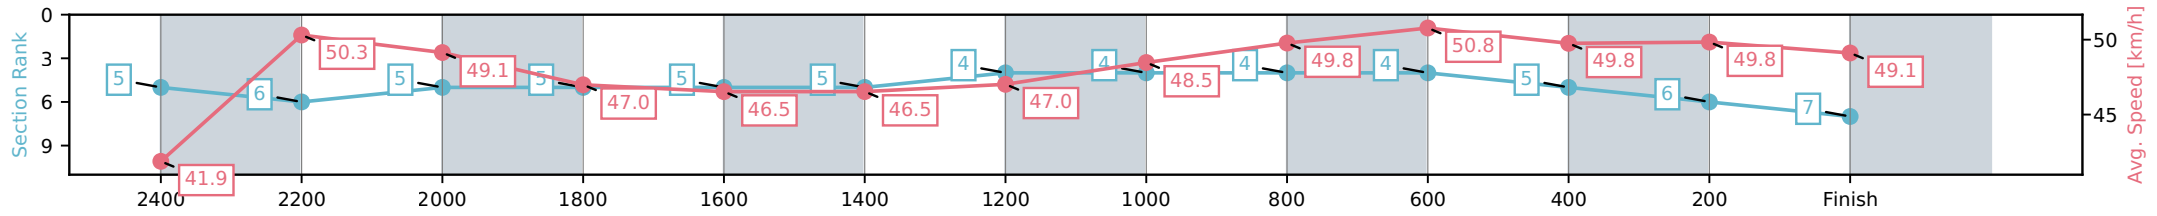

Horse/Jockey Name	Tempo Warrior/S J Ottley
Finish Rank	7
Fastest Section Time (Section)	0:14.18 (800-600)
Top Speed [km/h] (Section)	51.4 (2600 - 2400)
Race State	Finished

NZ Metropolitan Trotting Club Inc Harness
Race 9: BOOK NOW FOR PLUMBERS' NIGHT - 26 JUNE
HANDICAP PACE - 2600m

05 June 2026 - 8:55PM

Weather: Showers

Section	L2600	L2400	L2200	L2000	L1800	L1600	L1400	L1200	L1000	L800	L600	L400	L200
Section Times	3:18.49 (0:17.72)	3:00.76 [5] (0:14.68)	2:46.09 [6] (0:15.10)	2:30.99 [5] (0:15.33)	2:15.66 [5] (0:15.87)	1:59.79 [5] (0:15.90)	1:43.89 [5] (0:15.30)	1:28.60 [4] (0:15.22)	1:13.37 [4] (0:14.84)	0:58.53 [4] (0:14.18)	0:44.35 [4] (0:14.87)	0:29.49 [5] (0:14.78)	0:14.71 [6] (0:14.71)
Average Speed [km/h]	41.9	50.3	49.1	47.0	46.5	46.5	47.0	48.5	49.8	50.8	49.8	49.8	49.1
Top Speed [km/h]	51.4	50.9	50.4	47.5	47.4	47.4	47.6	49.4	50.8	51.3	50.6	50.6	50.5
Avg. Dist. to Rail [m]	5.9	3.3	3.9	3.6	3.8	3.5	4.7	3.2	3.3	3.6	3.7	3.8	7.1

- [ ] Ranking at each section and finish
- -:-:- No data available at this section
- NA No data available