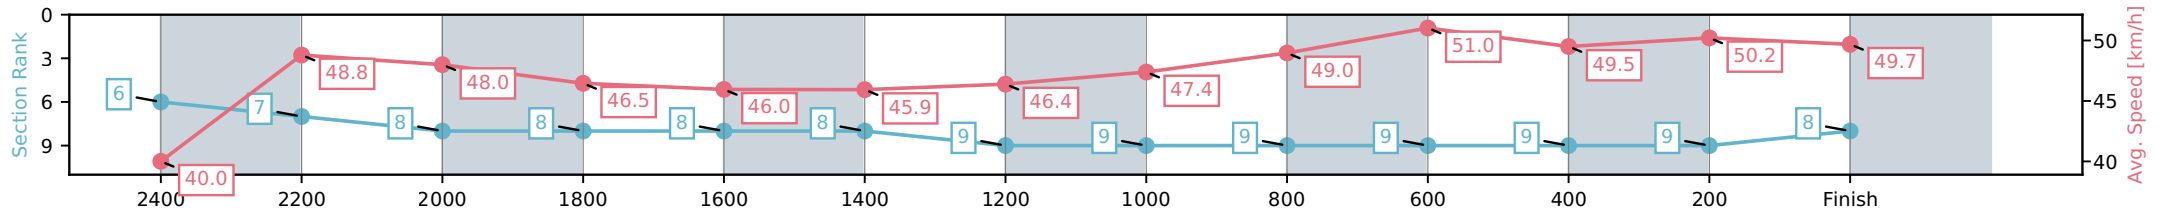

Horse/Jockey Name	My Skatjie/S E O'Reilly
Finish Rank	8
Fastest Section Time (Section)	0:14.11 (800-600)
Top Speed [km/h] (Section)	51.7 (800-600)
Race State	Finished

NZ Metropolitan Trotting Club Inc Harness
Race 9: BOOK NOW FOR PLUMBERS' NIGHT - 26 JUNE
HANDICAP PACE - 2600m

05 June 2026 - 8:55PM

Weather: Showers

Section	L2600	L2400	L2200	L2000	L1800	L1600	L1400	L1200	L1000	L800	L600	L400	L200
Section Times	3:18.68 (0:17.79)	3:00.89 [6] (0:14.90)	2:45.99 [7] (0:15.17)	2:30.82 [8] (0:15.50)	2:15.33 [8] (0:15.85)	1:59.48 [8] (0:15.84)	1:43.64 [8] (0:15.52)	1:28.12 [9] (0:15.34)	1:12.78 [9] (0:14.86)	0:57.92 [9] (0:14.11)	0:43.81 [9] (0:14.72)	0:29.08 [9] (0:14.55)	0:14.53 [9] (0:14.53)
Average Speed [km/h]	40.0	48.8	48.0	46.5	46.0	45.9	46.4	47.4	49.0	51.0	49.5	50.2	49.7
Top Speed [km/h]	51.1	51.4	50.2	47.0	46.4	46.5	47.2	48.4	49.9	51.7	50.3	51.0	50.9
Avg. Dist. to Rail [m]	3.7	1.5	1.5	1.6	1.7	1.5	2.9	1.3	1.5	2.1	1.8	3.0	10.0

[ ] Ranking at each section and finish
-:-:- No data available at this section
NA No data available