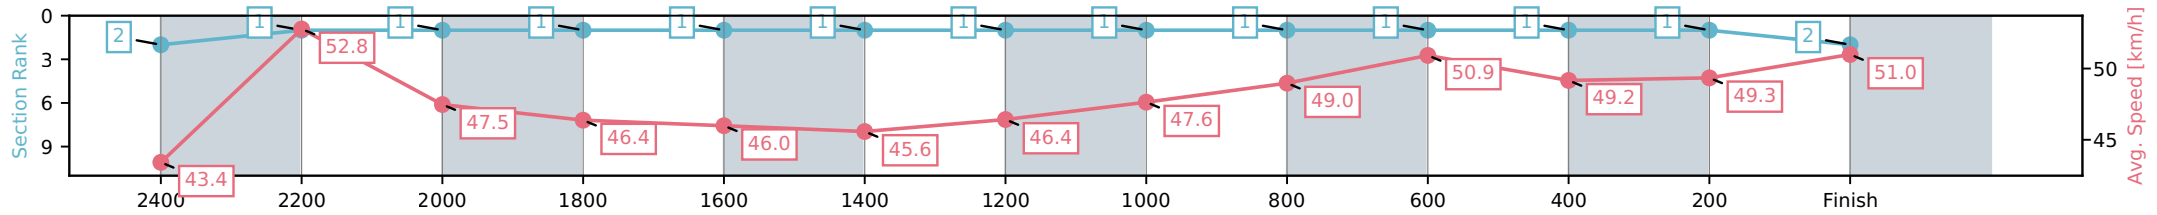

NZ Metropolitan Trotting Club Inc Harness
 Race 9: BOOK NOW FOR PLUMBERS' NIGHT - 26 JUNE
 HANDICAP PACE - 2600m

05 June 2026 - 8:55PM

Weather: Showers

Section	L2600	L2400	L2200	L2000	L1800	L1600	L1400	L1200	L1000	L800	L600	L400	L200
Section Times	3:17.23 (0:17.06)	3:00.17 [2] (0:14.01)	2:46.16 [1] (0:15.36)	2:30.80 [1] (0:15.53)	2:15.27 [1] (0:15.83)	1:59.44 [1] (0:15.97)	1:43.48 [1] (0:15.51)	1:27.97 [1] (0:15.27)	1:12.70 [1] (0:14.86)	0:57.84 [1] (0:14.14)	0:43.70 [1] (0:14.82)	0:28.88 [1] (0:14.72)	0:14.16 [1] (0:14.16)
Average Speed [km/h]	43.4	52.8	47.5	46.4	46.0	45.6	46.4	47.6	49.0	50.9	49.2	49.3	51.0
Top Speed [km/h]	53.9	54.6	49.6	46.8	46.4	46.3	47.3	49.0	50.1	51.6	50.3	51.0	52.2
Avg. Dist. to Rail [m]	10.2	3.6	1.6	1.3	1.7	1.4	2.5	1.3	1.4	1.5	1.7	1.8	4.2