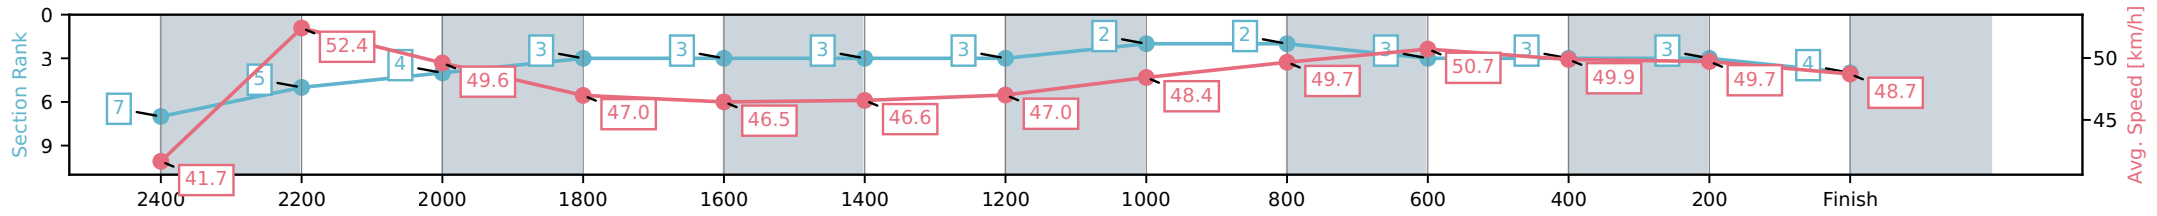

Horse/Jockey Name	Commander Ben/H V Douglas
Finish Rank	4
Fastest Section Time (Section)	0:14.20 (800-600)
Top Speed [km/h] (Section)	53.1 (2400-2200)
Race State	Finished

NZ Metropolitan Trotting Club Inc Harness
Race 9: BOOK NOW FOR PLUMBERS' NIGHT - 26 JUNE
HANDICAP PACE - 2600m

05 June 2026 - 8:55PM

Weather: Showers

Section	L2600	L2400	L2200	L2000	L1800	L1600	L1400	L1200	L1000	L800	L600	L400	L200
Section Times	3:18.24 (0:17.96)	3:00.28 [7] (0:14.28)	2:45.99 [5] (0:14.95)	2:31.04 [4] (0:15.33)	2:15.71 [3] (0:15.87)	1:59.84 [3] (0:15.86)	1:43.98 [3] (0:15.31)	1:28.67 [3] (0:15.24)	1:13.43 [2] (0:14.84)	0:58.59 [2] (0:14.20)	0:44.39 [3] (0:14.80)	0:29.59 [3] (0:14.76)	0:14.83 [3] (0:14.83)
Average Speed [km/h]	41.7	52.4	49.6	47.0	46.5	46.6	47.0	48.4	49.7	50.7	49.9	49.7	48.7
Top Speed [km/h]	52.6	53.1	52.9	47.8	47.4	47.4	47.6	49.7	51.1	51.3	50.7	50.8	50.4
Avg. Dist. to Rail [m]	11.9	5.0	4.1	3.5	3.6	3.4	4.5	3.1	3.1	3.3	3.4	3.4	5.4

[ ] Ranking at each section and finish
-:-:- No data available at this section
NA No data available