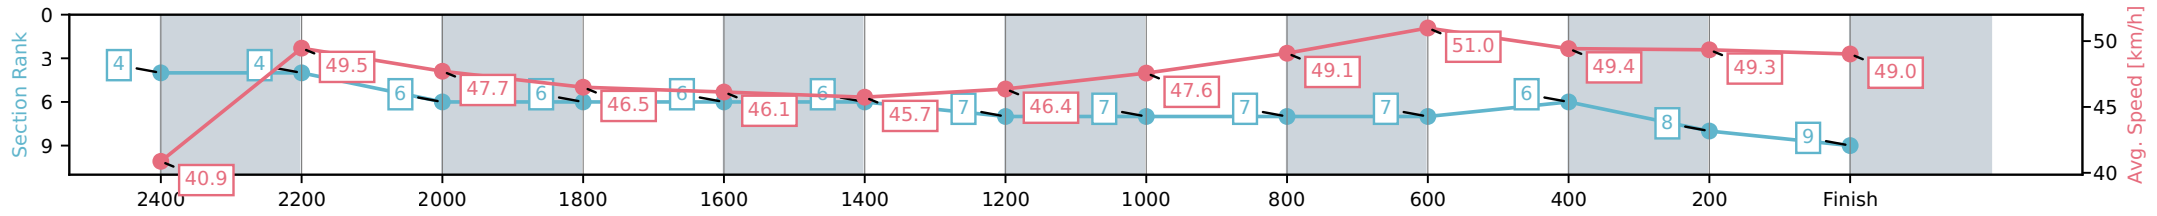

[] Ranking at each section and finish
 -:-:- No data available at this section
 NA No data available

Horse/Jockey Name	Normie Stead/R E Harrison
Finish Rank	9
Fastest Section Time (Section)	0:14.12 (800-600)
Top Speed [km/h] (Section)	52.0 (2600 - 2400)
Race State	Finished

NZ Metropolitan Trotting Club Inc Harness
 Race 9: BOOK NOW FOR PLUMBERS' NIGHT - 26 JUNE
 HANDICAP PACE - 2600m

05 June 2026 - 8:55PM

Weather: Showers

Section	L2600	L2400	L2200	L2000	L1800	L1600	L1400	L1200	L1000	L800	L600	L400	L200
Section Times	3:18.70 (0:17.42)	3:01.28 [4] (0:14.79)	2:46.49 [4] (0:15.30)	2:31.19 [6] (0:15.48)	2:15.70 [6] (0:15.81)	1:59.90 [6] (0:15.93)	1:43.97 [6] (0:15.53)	1:28.44 [7] (0:15.29)	1:13.15 [7] (0:14.84)	0:58.31 [7] (0:14.12)	0:44.19 [7] (0:14.74)	0:29.44 [6] (0:14.74)	0:14.70 [8] (0:14.70)
Average Speed [km/h]	40.9	49.5	47.7	46.5	46.1	45.7	46.4	47.6	49.1	51.0	49.4	49.3	49.0
Top Speed [km/h]	52.0	51.1	49.7	47.6	46.6	46.8	47.4	49.0	50.0	51.7	50.1	51.6	51.8
Avg. Dist. to Rail [m]	7.4	2.2	1.8	1.8	1.9	1.7	2.9	1.4	1.6	2.0	1.8	1.9	5.3