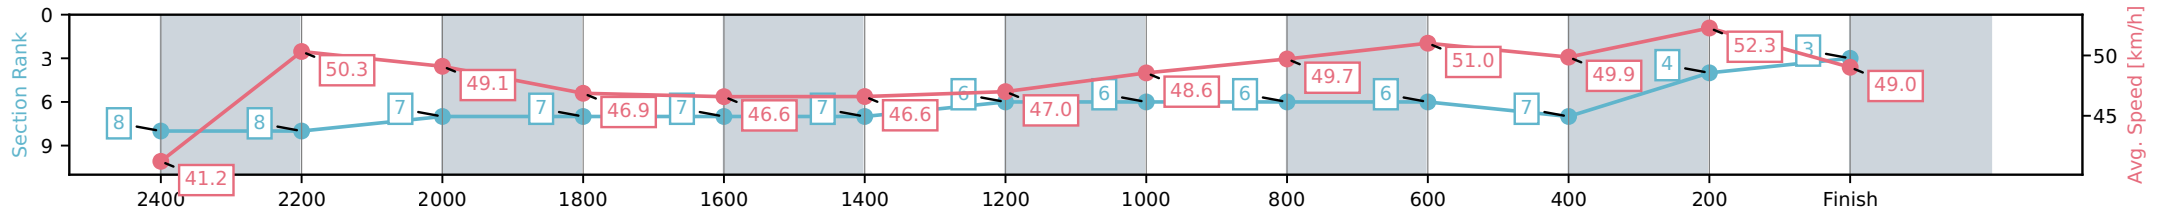

Horse/Jockey Name	Caught The Eye/T M Williams
Finish Rank	3
Fastest Section Time (Section)	0:14.11 (800-600)
Top Speed [km/h] (Section)	53.0 (400-200)
Race State	Finished

NZ Metropolitan Trotting Club Inc Harness
Race 9: BOOK NOW FOR PLUMBERS' NIGHT - 26 JUNE
HANDICAP PACE - 2600m

05 June 2026 - 8:55PM

Weather: Showers

Section	L2600	L2400	L2200	L2000	L1800	L1600	L1400	L1200	L1000	L800	L600	L400	L200
Section Times	3:18.21 (0:18.02)	3:00.19 [8] (0:14.70)	2:45.49 [8] (0:15.08)	2:30.41 [7] (0:15.37)	2:15.04 [7] (0:15.87)	1:59.17 [7] (0:15.89)	1:43.28 [7] (0:15.30)	1:27.98 [6] (0:15.22)	1:12.76 [6] (0:14.88)	0:57.89 [6] (0:14.11)	0:43.78 [6] (0:14.85)	0:28.92 [7] (0:14.21)	0:14.71 [4] (0:14.71)
Average Speed [km/h]	41.2	50.3	49.1	46.9	46.6	46.6	47.0	48.6	49.7	51.0	49.9	52.3	49.0
Top Speed [km/h]	52.4	51.2	50.5	48.0	47.6	47.6	47.7	49.5	50.6	51.8	50.7	53.0	52.6
Avg. Dist. to Rail [m]	5.3	3.5	3.8	4.0	4.0	3.6	4.9	3.3	3.5	3.9	3.9	5.0	7.1

[ ] Ranking at each section and finish
-:-:- No data available at this section
NA No data available