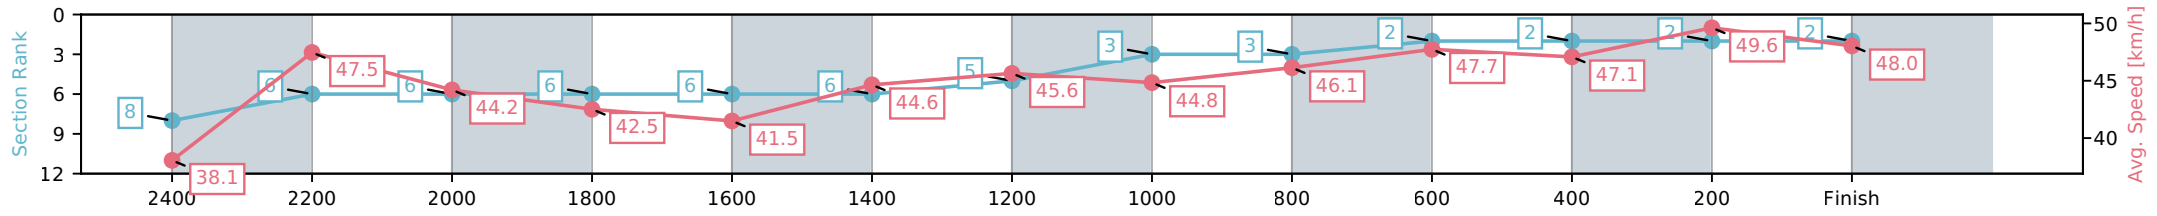

Horse/Jockey Name	Kingaroy/J R Ford
Finish Rank	2
Fastest Section Time (Section)	0:14.72 (400-200)
Top Speed [km/h] (Section)	50.7 (400-200)
Race State	Finished

NZ Metropolitan Trotting Club Inc Harness
Race 2: BOOK NOW FOR MID WINTER XMAS AT
ADDINGTON TROT - 2600m

07 June 2026 - 12:58PM

Weather: Fine

Section	L2600	L2400	L2200	L2000	L1800	L1600	L1400	L1200	L1000	L800	L600	L400	L200
Section Times	3:30.16 (0:18.85)	3:11.31 [8] (0:15.54)	2:55.77 [6] (0:16.49)	2:39.28 [6] (0:16.93)	2:22.35 [6] (0:17.54)	2:04.81 [6] (0:16.40)	1:48.41 [6] (0:15.77)	1:32.64 [5] (0:16.40)	1:16.24 [3] (0:15.89)	1:00.35 [3] (0:15.08)	0:45.27 [2] (0:15.56)	0:29.72 [2] (0:14.72)	0:14.99 [2] (0:14.99)
Average Speed [km/h]	38.1	47.5	44.2	42.5	41.5	44.6	45.6	44.8	46.1	47.7	47.1	49.6	48.0
Top Speed [km/h]	47.1	49.8	46.5	45.1	42.8	47.2	47.4	45.6	47.6	48.8	48.1	50.7	50.6
Avg. Dist. to Rail [m]	12.3	3.3	1.9	2.2	1.8	2.4	4.7	2.6	2.6	2.8	2.4	2.6	6.0

[ ] Ranking at each section and finish
-:-:- No data available at this section
NA No data available