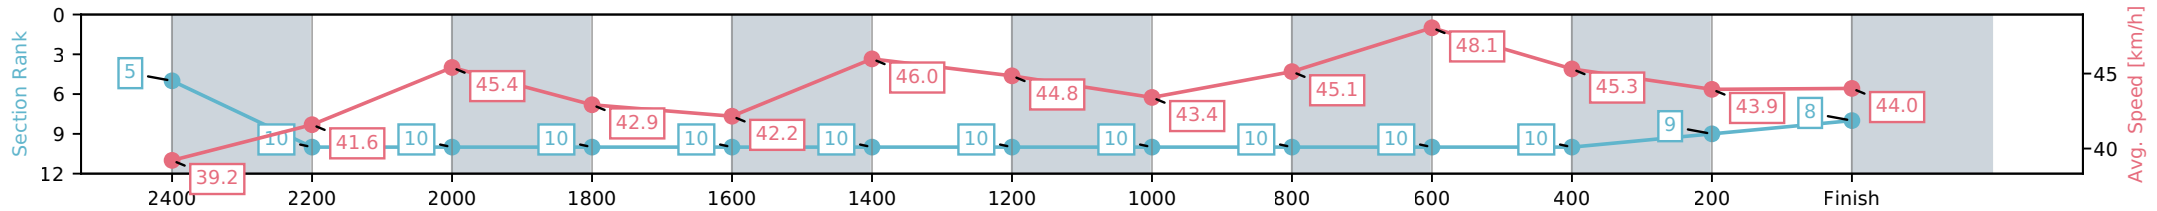

NZ Metropolitan Trotting Club Inc Harness

Race 2: BOOK NOW FOR MID WINTER XMAS AT
ADDINGTON TROT - 2600m

07 June 2026 - 12:58PM

Weather: Fine

Section	L2600	L2400	L2200	L2000	L1800	L1600	L1400	L1200	L1000	L800	L600	L400	L200
Section Times	3:35.24 (0:18.30)	3:16.94 [5] (0:18.23)	2:58.71 [10] (0:16.14)	2:42.58 [10] (0:16.77)	2:25.80 [10] (0:17.30)	2:08.50 [10] (0:15.76)	1:52.75 [10] (0:16.04)	1:36.71 [10] (0:16.73)	1:19.97 [10] (0:16.07)	1:03.90 [10] (0:14.99)	0:48.92 [10] (0:16.01)	0:32.91 [10] (0:16.55)	0:16.36 [9] (0:16.36)
Average Speed [km/h]	39.2	41.6	45.4	42.9	42.2	46.0	44.8	43.4	45.1	48.1	45.3	43.9	44.0
Top Speed [km/h]	49.2	48.2	47.4	45.3	44.1	48.0	48.0	44.6	47.4	48.4	47.3	44.3	44.4
Avg. Dist. to Rail [m]	10.8	6.2	2.8	3.0	2.2	1.0	3.1	1.1	1.2	1.6	1.1	1.9	4.7