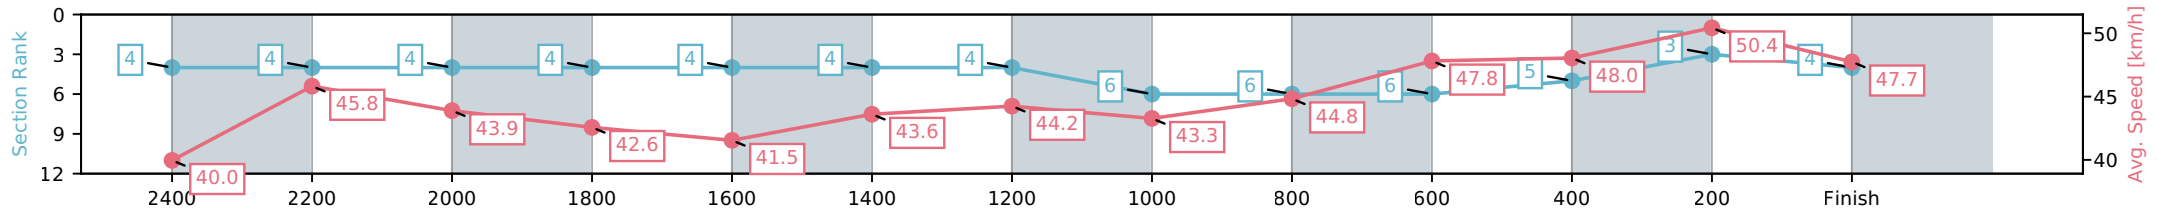

NZ Metropolitan Trotting Club Inc Harness

Race 2: BOOK NOW FOR MID WINTER XMAS AT
ADDINGTON TROT - 2600m

07 June 2026 - 12:58PM

Weather: Fine

Section	L2600	L2400	L2200	L2000	L1800	L1600	L1400	L1200	L1000	L800	L600	L400	L200
Section Times	3:30.74 (0:17.71)	3:13.03 [4] (0:15.90)	2:57.13 [4] (0:16.58)	2:40.55 [4] (0:16.92)	2:23.63 [4] (0:17.49)	2:06.14 [4] (0:16.64)	1:49.50 [4] (0:16.27)	1:33.23 [4] (0:16.79)	1:16.44 [6] (0:16.22)	1:00.22 [6] (0:15.06)	0:45.16 [6] (0:15.36)	0:29.80 [5] (0:14.70)	0:15.09 [3] (0:15.09)
Average Speed [km/h]	40.0	45.8	43.9	42.6	41.5	43.6	44.2	43.3	44.8	47.8	48.0	50.4	47.7
Top Speed [km/h]	47.5	47.1	45.5	43.8	42.2	45.3	45.3	44.2	47.6	48.9	51.1	51.4	51.1
Avg. Dist. to Rail [m]	4.2	1.6	1.6	1.7	1.6	1.2	2.9	1.2	1.5	3.1	3.4	4.4	5.4

- [] Ranking at each section and finish
- :-:- No data available at this section
- NA No data available

Horse/Jockey Name	Mode/W J House
Finish Rank	5
Fastest Section Time (Section)	0:14.75 (800-600)
Top Speed [km/h] (Section)	50.3 (200-0)
Race State	Finished