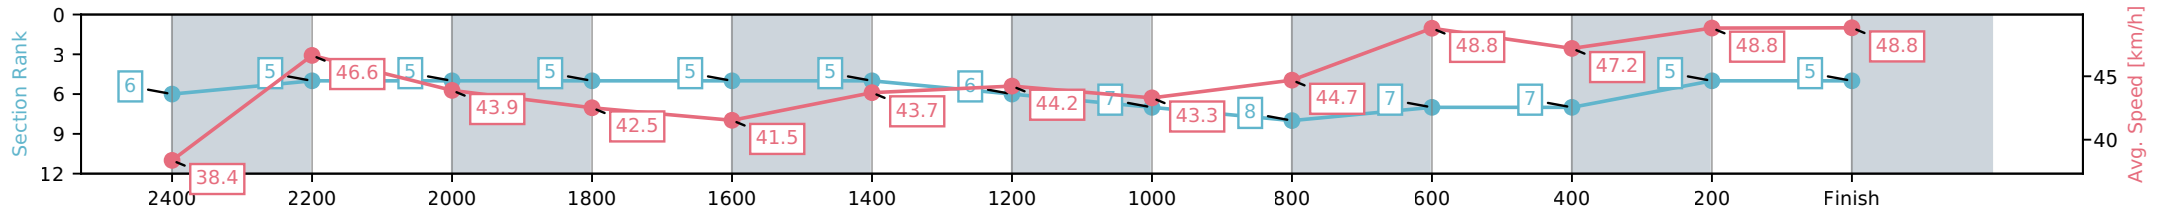

Horse/Jockey Name	Mode/W J House
Finish Rank	5
Fastest Section Time (Section)	0:14.75 (800-600)
Top Speed [km/h] (Section)	50.3 (200-0)
Race State	Finished

NZ Metropolitan Trotting Club Inc Harness
Race 2: BOOK NOW FOR MID WINTER XMAS AT
ADDINGTON TROT - 2600m

07 June 2026 - 12:58PM

Weather: Fine

Section	L2600	L2400	L2200	L2000	L1800	L1600	L1400	L1200	L1000	L800	L600	L400	L200
Section Times	3:30.82 (0:18.35)	3:12.47 [6] (0:15.61)	2:56.86 [5] (0:16.57)	2:40.29 [5] (0:16.93)	2:23.36 [5] (0:17.50)	2:05.86 [5] (0:16.61)	1:49.25 [5] (0:16.28)	1:32.97 [6] (0:16.77)	1:16.20 [7] (0:16.24)	0:59.96 [8] (0:14.75)	0:45.21 [7] (0:15.47)	0:29.74 [7] (0:14.97)	0:14.77 [5] (0:14.77)
Average Speed [km/h]	38.4	46.6	43.9	42.5	41.5	43.7	44.2	43.3	44.7	48.8	47.2	48.8	48.8
Top Speed [km/h]	48.7	48.7	44.9	43.8	42.3	45.2	45.2	44.4	47.3	49.8	49.4	50.3	50.3
Avg. Dist. to Rail [m]	3.2	1.5	1.6	1.9	1.6	1.3	3.0	1.1	1.3	1.6	1.8	2.0	2.1

[ ] Ranking at each section and finish
-:-:- No data available at this section
NA No data available