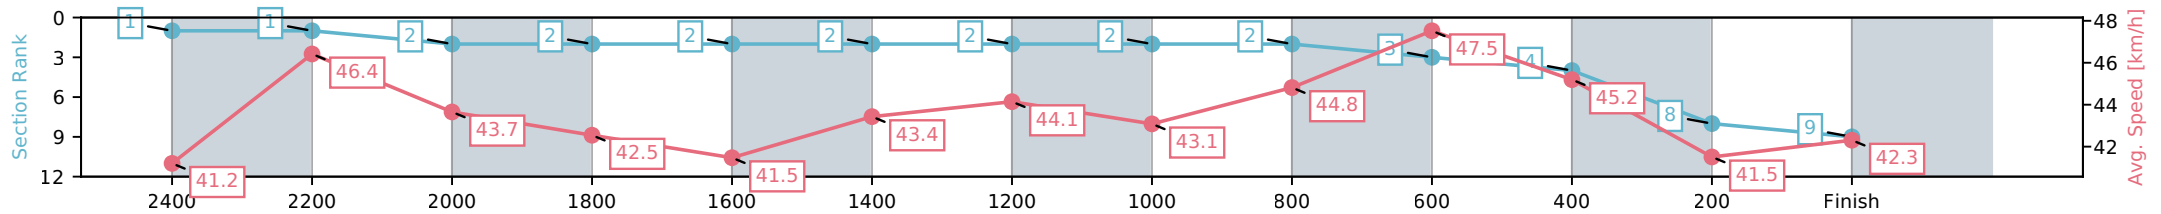

Horse/Jockey Name	Aradne/S J Tomlinson
Finish Rank	9
Fastest Section Time (Section)	0:15.15 (800-600)
Top Speed [km/h] (Section)	49.7 (2400-2200)
Race State	Finished

NZ Metropolitan Trotting Club Inc Harness
Race 2: BOOK NOW FOR MID WINTER XMAS AT
ADDINGTON TROT - 2600m

07 June 2026 - 12:58PM

Weather: Fine

Section	L2600	L2400	L2200	L2000	L1800	L1600	L1400	L1200	L1000	L800	L600	L400	L200
Section Times	3:35.35 (0:17.20)	3:18.15 [1] (0:15.67)	3:02.48 [1] (0:16.58)	2:45.90 [2] (0:16.92)	2:28.98 [2] (0:17.47)	2:11.51 [2] (0:16.67)	1:54.84 [2] (0:16.31)	1:38.54 [2] (0:16.81)	1:21.72 [2] (0:16.14)	1:05.58 [2] (0:15.15)	0:50.42 [3] (0:15.99)	0:34.43 [4] (0:17.41)	0:17.02 [8] (0:17.02)
Average Speed [km/h]	41.2	46.4	43.7	42.5	41.5	43.4	44.1	43.1	44.8	47.5	45.2	41.5	42.3
Top Speed [km/h]	49.6	49.7	44.9	43.6	42.0	44.9	44.8	43.9	47.7	48.0	47.0	43.2	45.4
Avg. Dist. to Rail [m]	10.0	1.7	0.9	1.0	1.2	0.9	2.5	0.8	0.8	1.1	0.7	0.9	2.5

- [ ] Ranking at each section and finish
- -:-:- No data available at this section
- NA No data available