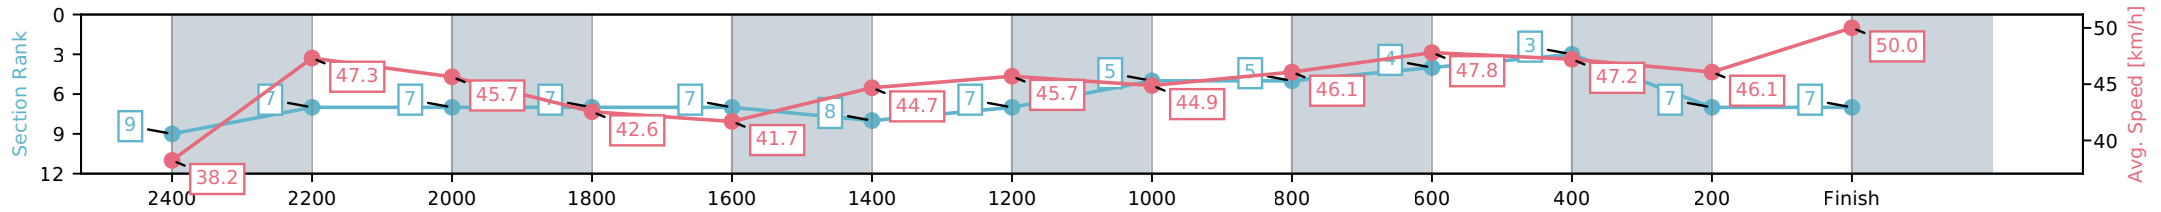

Horse/Jockey Name	Chester Gold/K G Cameron
Finish Rank	7
Fastest Section Time (Section)	0:14.44 (200-0)
Top Speed [km/h] (Section)	51.7 (200-0)
Race State	Finished

NZ Metropolitan Trotting Club Inc Harness
Race 2: BOOK NOW FOR MID WINTER XMAS AT
ADDINGTON TROT - 2600m

07 June 2026 - 12:58PM

Weather: Fine

Section	L2600	L2400	L2200	L2000	L1800	L1600	L1400	L1200	L1000	L800	L600	L400	L200
Section Times	3:31.15 (0:19.61)	3:11.54 [9] (0:15.69)	2:55.85 [7] (0:15.99)	2:39.86 [7] (0:16.92)	2:22.94 [7] (0:17.50)	2:05.44 [7] (0:16.41)	1:49.03 [8] (0:15.74)	1:33.29 [7] (0:16.40)	1:16.90 [5] (0:15.92)	1:00.98 [5] (0:15.06)	0:45.92 [4] (0:15.53)	0:30.39 [3] (0:15.94)	0:14.44 [7] (0:14.44)
Average Speed [km/h]	38.2	47.3	45.7	42.6	41.7	44.7	45.7	44.9	46.1	47.8	47.2	46.1	50.0
Top Speed [km/h]	46.5	48.9	49.1	44.7	43.1	46.7	47.2	45.6	47.6	48.8	48.9	49.8	51.7
Avg. Dist. to Rail [m]	15.0	4.2	2.3	2.6	2.2	2.5	4.7	2.6	2.7	3.0	2.6	3.3	4.9

- [ ] Ranking at each section and finish
- -:-:- No data available at this section
- NA No data available