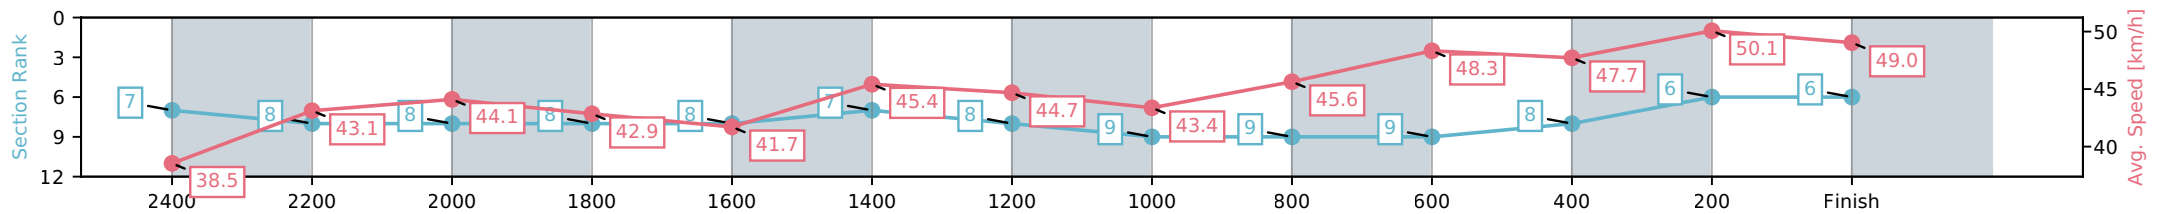

NZ Metropolitan Trotting Club Inc Harness

Race 2: BOOK NOW FOR MID WINTER XMAS AT
ADDINGTON TROT - 2600m

07 June 2026 - 12:58PM

Weather: Fine

Section	L2600	L2400	L2200	L2000	L1800	L1600	L1400	L1200	L1000	L800	L600	L400	L200
Section Times	3:30.91 (0:18.54)	3:12.37 [7] (0:16.85)	2:55.52 [8] (0:16.44)	2:39.07 [8] (0:16.80)	2:22.27 [8] (0:17.46)	2:04.81 [8] (0:15.98)	1:48.83 [7] (0:16.11)	1:32.72 [8] (0:16.74)	1:15.98 [9] (0:16.09)	0:59.89 [9] (0:14.90)	0:44.99 [9] (0:15.46)	0:29.54 [8] (0:14.83)	0:14.70 [6] (0:14.70)
Average Speed [km/h]	38.5	43.1	44.1	42.9	41.7	45.4	44.7	43.4	45.6	48.3	47.7	50.1	49.0
Top Speed [km/h]	47.3	46.3	45.5	45.3	43.1	47.2	47.2	44.4	47.5	50.6	49.9	50.8	50.8
Avg. Dist. to Rail [m]	5.9	1.5	1.2	2.7	2.0	1.2	3.1	1.1	2.5	3.3	3.3	4.8	7.1