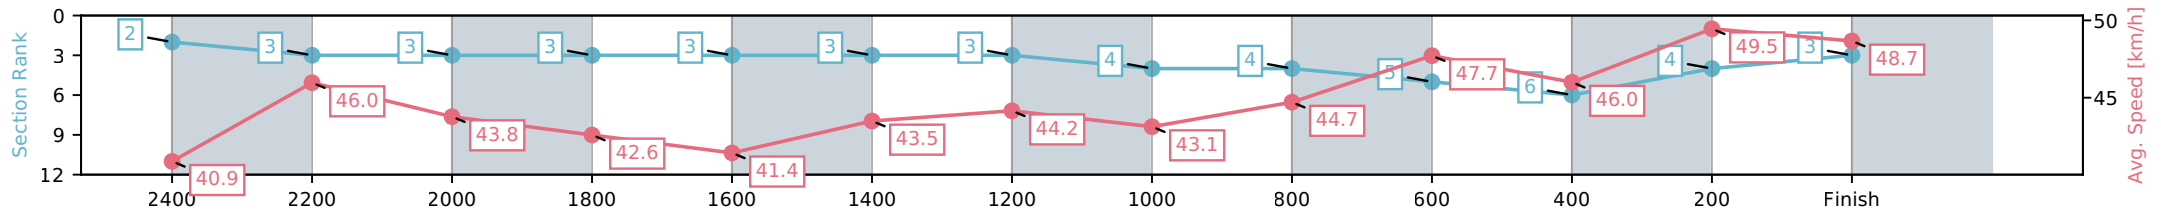

NZ Metropolitan Trotting Club Inc Harness

Race 2: BOOK NOW FOR MID WINTER XMAS AT
ADDINGTON TROT - 2600m

07 June 2026 - 12:58PM

Weather: Fine

Section	L2600	L2400	L2200	L2000	L1800	L1600	L1400	L1200	L1000	L800	L600	L400	L200
Section Times	3:30.50 (0:17.37)	3:13.13 [2] (0:15.85)	2:57.28 [3] (0:16.58)	2:40.70 [3] (0:16.91)	2:23.80 [3] (0:17.49)	2:06.30 [3] (0:16.65)	1:49.65 [3] (0:16.30)	1:33.35 [3] (0:16.80)	1:16.55 [4] (0:16.20)	1:00.35 [4] (0:15.09)	0:45.26 [5] (0:15.77)	0:29.49 [6] (0:14.68)	0:14.81 [4] (0:14.81)
Average Speed [km/h]	40.9	46.0	43.8	42.6	41.4	43.5	44.2	43.1	44.7	47.7	46.0	49.5	48.7
Top Speed [km/h]	48.6	47.6	44.9	43.7	42.1	45.0	44.9	44.1	47.2	48.1	47.7	50.0	49.9
Avg. Dist. to Rail [m]	7.9	1.7	1.3	1.2	1.2	1.0	2.6	0.8	0.9	1.3	1.1	1.6	3.3