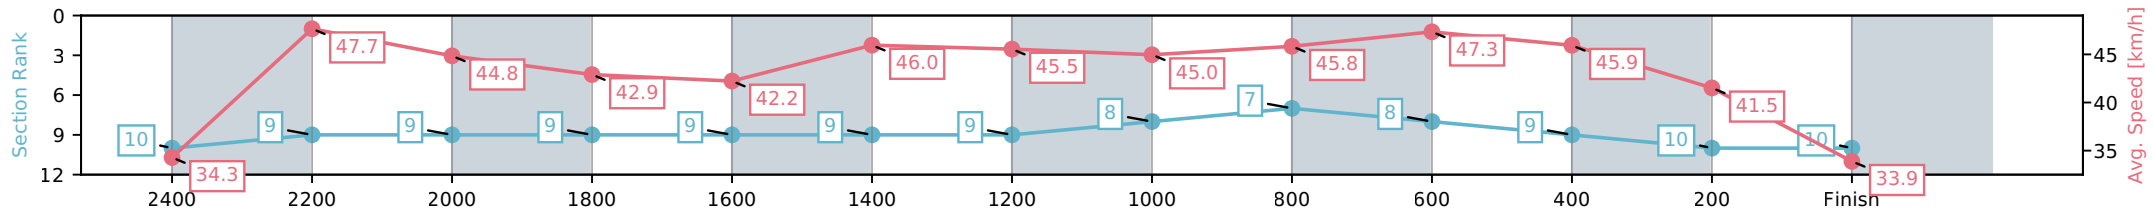

Horse/Jockey Name	Pat Benatar/J W Cox
Finish Rank	10
Fastest Section Time (Section)	0:15.21 (800-600)
Top Speed [km/h] (Section)	48.2 (2400-2200)
Race State	Finished

NZ Metropolitan Trotting Club Inc Harness
Race 2: BOOK NOW FOR MID WINTER XMAS AT
ADDINGTON TROT - 2600m

07 June 2026 - 12:58PM

Weather: Fine

Section	L2600	L2400	L2200	L2000	L1800	L1600	L1400	L1200	L1000	L800	L600	L400	L200
Section Times	3:41.18 (0:20.54)	3:20.64 [10] (0:15.46)	3:05.18 [9] (0:16.29)	2:48.89 [9] (0:16.78)	2:32.10 [9] (0:17.34)	2:14.76 [9] (0:16.03)	1:58.73 [9] (0:15.80)	1:42.93 [9] (0:16.39)	1:26.54 [8] (0:16.05)	1:10.48 [7] (0:15.21)	0:55.27 [8] (0:16.24)	0:39.03 [9] (0:17.89)	0:21.14 [10] (0:21.14)
Average Speed [km/h]	34.3	47.7	44.8	42.9	42.2	46.0	45.5	45.0	45.8	47.3	45.9	41.5	33.9
Top Speed [km/h]	47.7	48.2	47.9	44.8	43.7	47.1	47.0	46.6	47.6	47.8	47.1	45.2	37.2
Avg. Dist. to Rail [m]	8.1	2.9	2.3	2.9	2.7	3.1	5.1	2.9	3.1	4.5	4.9	4.6	6.4

- [ ] Ranking at each section and finish
- -:-:- No data available at this section
- NA No data available