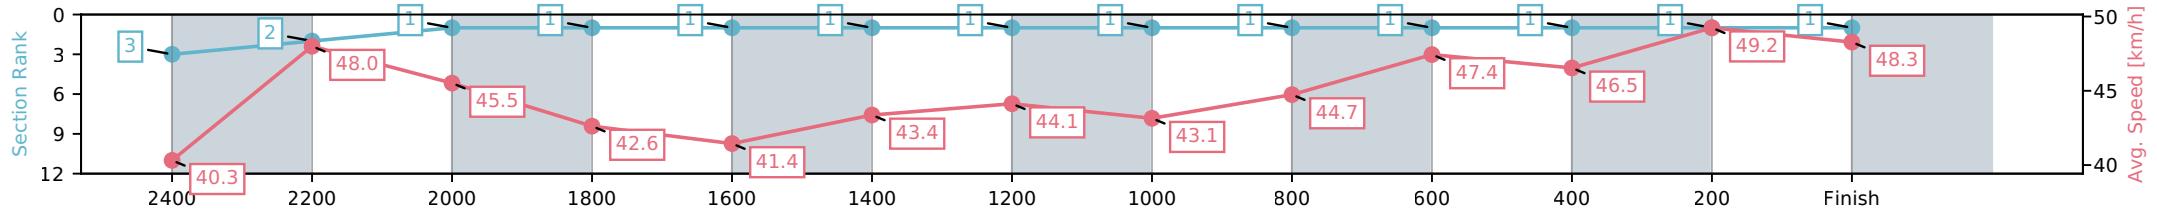

Horse/Jockey Name	The River Boy/R J Butt
Finish Rank	1
Fastest Section Time (Section)	0:14.68 (400-200)
Top Speed [km/h] (Section)	50.5 (200-0)
Race State	Finished

NZ Metropolitan Trotting Club Inc Harness
Race 2: BOOK NOW FOR MID WINTER XMAS AT
ADDINGTON TROT - 2600m

07 June 2026 - 12:58PM

Weather: Fine

Section	L2600	L2400	L2200	L2000	L1800	L1600	L1400	L1200	L1000	L800	L600	L400	L200
Section Times	3:29.77 (0:17.67)	3:12.10 [3] (0:15.36)	2:56.74 [2] (0:16.09)	2:40.66 [1] (0:16.90)	2:23.76 [1] (0:17.48)	2:06.28 [1] (0:16.68)	1:49.60 [1] (0:16.31)	1:33.29 [1] (0:16.78)	1:16.51 [1] (0:16.16)	1:00.35 [1] (0:15.18)	0:45.17 [1] (0:15.55)	0:29.61 [1] (0:14.68)	0:14.93 [1] (0:14.93)
Average Speed [km/h]	40.3	48.0	45.5	42.6	41.4	43.4	44.1	43.1	44.7	47.4	46.5	49.2	48.3
Top Speed [km/h]	47.8	48.7	47.1	44.5	42.1	44.7	45.0	43.9	47.5	48.1	47.7	50.4	50.5
Avg. Dist. to Rail [m]	12.8	3.2	2.4	0.9	1.1	0.8	2.4	0.7	0.7	0.9	0.9	1.0	3.3

[ ] Ranking at each section and finish
-:-:- No data available at this section
NA No data available