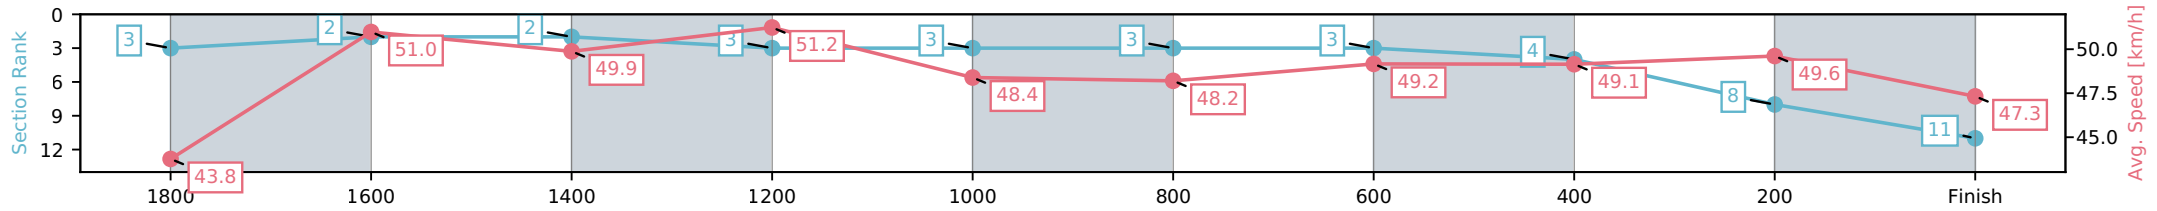

- [] Ranking at each section and finish
- :-:- No data available at this section
- NA No data available

Horse/Jockey Name	Henry Winkler/T P Borcoskie
Finish Rank	11
Fastest Section Time (Section)	0:14.05 (1400-1200)
Top Speed [km/h] (Section)	53.6 (1800-1600)
Race State	Finished

NZ Metropolitan Trotting Club Inc Harness
 Race 8: LAST CHANCE TO BOOK FOR PLUMBERS NIGHT
 26 JUNE PACE - 2000m

19 June 2026 - 8:19PM

Weather: Fine

Section	L2000	L1800	L1600	L1400	L1200	L1000	L800	L600	L400	L200
Section Times	2:28.98 (0:16.87)	2:12.11 [3] (0:14.23)	1:57.88 [2] (0:14.56)	1:43.32 [2] (0:14.05)	1:29.26 [3] (0:15.06)	1:14.21 [3] (0:15.05)	0:59.15 [3] (0:14.65)	0:44.51 [3] (0:14.75)	0:29.76 [4] (0:14.59)	0:15.17 [8] (0:15.17)
Average Speed [km/h]	43.8	51.0	49.9	51.2	48.4	48.2	49.2	49.1	49.6	47.3
Top Speed [km/h]	53.1	53.6	51.4	51.8	49.4	48.9	49.7	49.6	49.8	49.4
Avg. Dist. to Rail [m]	2.7	1.1	1.4	4.4	1.6	1.3	1.8	1.1	1.1	3.8