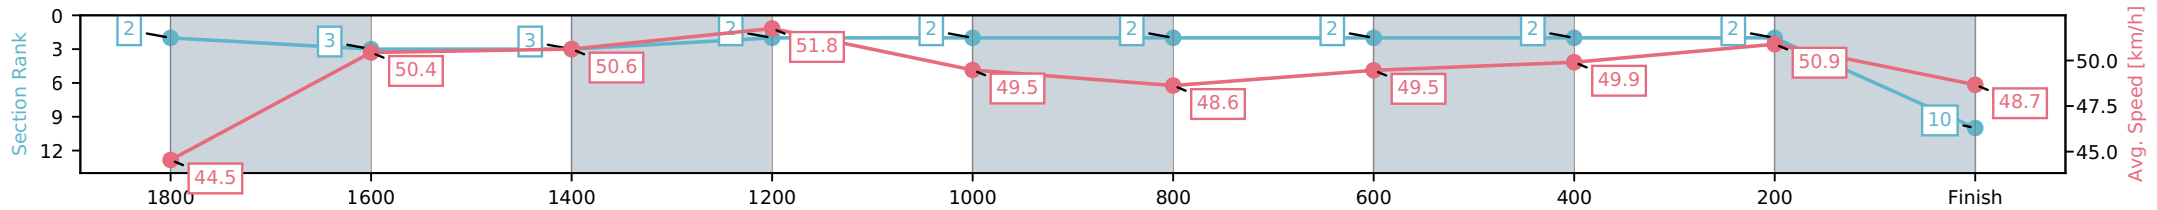

Horse/Jockey Name	My Skatjie/T P Duley
Finish Rank	10
Fastest Section Time (Section)	0:13.92 (1400-1200)
Top Speed [km/h] (Section)	52.8 (2000 - 1800)
Race State	Finished

NZ Metropolitan Trotting Club Inc Harness
Race 8: LAST CHANCE TO BOOK FOR PLUMBERS NIGHT
26 JUNE PACE - 2000m

19 June 2026 - 8:19PM

Weather: Fine

Section	L2000	L1800	L1600	L1400	L1200	L1000	L800	L600	L400	L200
Section Times	2:28.09 (0:16.68)	2:11.41 [2] (0:14.54)	1:56.87 [3] (0:14.53)	1:42.34 [3] (0:13.92)	1:28.42 [2] (0:14.92)	1:13.50 [2] (0:15.10)	0:58.41 [2] (0:14.56)	0:43.85 [2] (0:14.69)	0:29.16 [2] (0:14.39)	0:14.78 [2] (0:14.78)
Average Speed [km/h]	44.5	50.4	50.6	51.8	49.5	48.6	49.5	49.9	50.9	48.7
Top Speed [km/h]	52.8	52.6	52.1	52.5	50.4	49.4	49.9	50.6	51.2	50.5
Avg. Dist. to Rail [m]	4.7	2.8	3.0	6.1	3.2	2.8	3.3	2.7	2.6	5.4

- [ ] Ranking at each section and finish
- -:-:- No data available at this section
- NA No data available