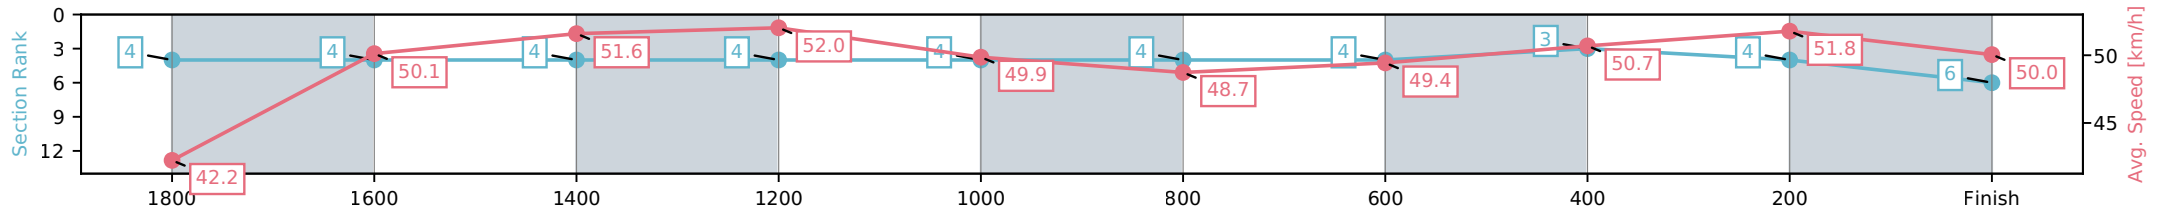

Horse/Jockey Name	Auntie Deb/M B Holbrough
Finish Rank	6
Fastest Section Time (Section)	0:13.84 (1400-1200)
Top Speed [km/h] (Section)	52.5 (1400-1200)
Race State	Finished

NZ Metropolitan Trotting Club Inc Harness
Race 8: LAST CHANCE TO BOOK FOR PLUMBERS NIGHT
26 JUNE PACE - 2000m

19 June 2026 - 8:19PM

Weather: Fine

Section	L2000	L1800	L1600	L1400	L1200	L1000	L800	L600	L400	L200
Section Times	2:27.82 (0:17.36)	2:10.46 [4] (0:14.59)	1:55.86 [4] (0:14.25)	1:41.61 [4] (0:13.84)	1:27.77 [4] (0:14.83)	1:12.94 [4] (0:15.10)	0:57.84 [4] (0:14.56)	0:43.28 [4] (0:14.62)	0:28.66 [3] (0:14.28)	0:14.38 [4] (0:14.38)
Average Speed [km/h]	42.2	50.1	51.6	52.0	49.9	48.7	49.4	50.7	51.8	50.0
Top Speed [km/h]	50.6	51.0	52.1	52.5	50.8	49.3	50.0	51.5	52.0	51.5
Avg. Dist. to Rail [m]	10.3	2.6	2.9	6.0	3.4	3.0	3.4	3.8	4.2	7.2

- [ ] Ranking at each section and finish
- -:-:- No data available at this section
- NA No data available