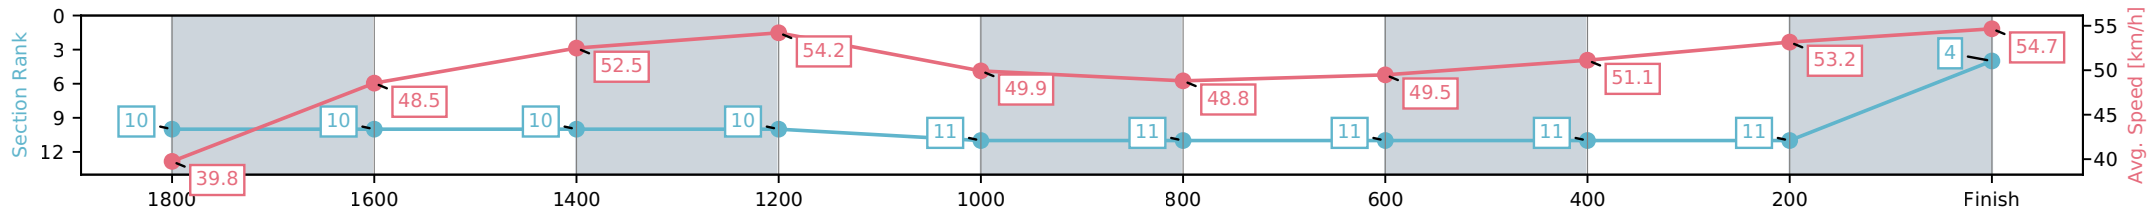

Horse/Jockey Name	Scrunch/R E Harrison
Finish Rank	4
Fastest Section Time (Section)	0:13.19 (200-0)
Top Speed [km/h] (Section)	56.0 (200-0)
Race State	Finished

NZ Metropolitan Trotting Club Inc Harness
Race 8: LAST CHANCE TO BOOK FOR PLUMBERS NIGHT
26 JUNE PACE - 2000m

19 June 2026 - 8:19PM

Weather: Fine

Section	L2000	L1800	L1600	L1400	L1200	L1000	L800	L600	L400	L200
Section Times	2:27.68 (0:18.71)	2:08.97 [10] (0:15.20)	1:53.76 [10] (0:13.98)	1:39.78 [10] (0:13.28)	1:26.50 [10] (0:14.87)	1:11.63 [11] (0:15.08)	0:56.55 [11] (0:14.56)	0:41.98 [11] (0:14.58)	0:27.40 [11] (0:14.21)	0:13.19 [11] (0:13.19)
Average Speed [km/h]	39.8	48.5	52.5	54.2	49.9	48.8	49.5	51.1	53.2	54.7
Top Speed [km/h]	48.7	50.7	53.5	54.9	52.1	49.7	50.9	52.6	54.7	56.0
Avg. Dist. to Rail [m]	2.6	4.0	2.8	6.4	3.8	3.3	4.1	4.8	7.7	14.0

- [ ] Ranking at each section and finish
- -:-:- No data available at this section
- NA No data available