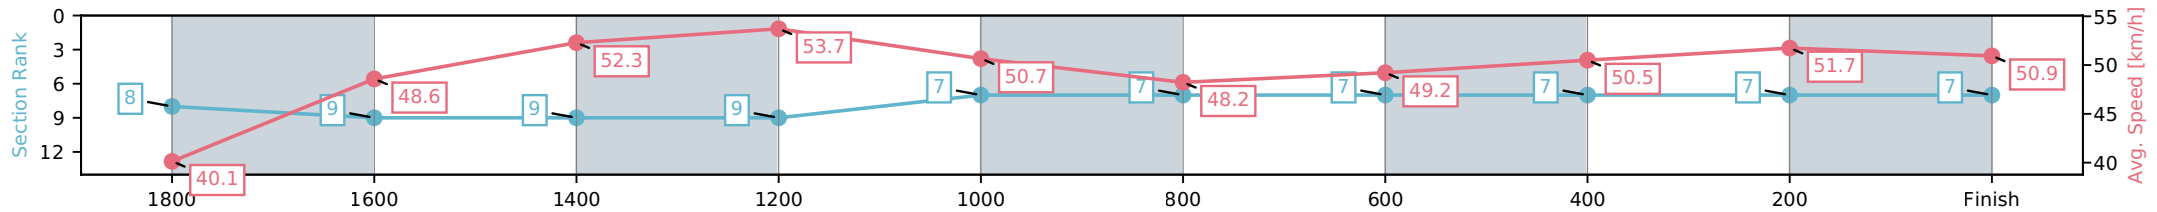

Horse/Jockey Name	Queen Of Swords/A L Fitzgerald
Finish Rank	7
Fastest Section Time (Section)	0:13.40 (1400-1200)
Top Speed [km/h] (Section)	54.0 (1400-1200)
Race State	Finished

NZ Metropolitan Trotting Club Inc Harness
Race 8: LAST CHANCE TO BOOK FOR PLUMBERS NIGHT
26 JUNE PACE - 2000m

19 June 2026 - 8:19PM

Weather: Fine

Section	L2000	L1800	L1600	L1400	L1200	L1000	L800	L600	L400	L200
Section Times	2:27.87 (0:18.27)	2:09.60 [8] (0:15.29)	1:54.31 [9] (0:14.03)	1:40.28 [9] (0:13.40)	1:26.88 [9] (0:14.38)	1:12.50 [7] (0:15.05)	0:57.45 [7] (0:14.63)	0:42.82 [7] (0:14.42)	0:28.40 [7] (0:14.27)	0:14.14 [7] (0:14.14)
Average Speed [km/h]	40.1	48.6	52.3	53.7	50.7	48.2	49.2	50.5	51.7	50.9
Top Speed [km/h]	47.6	51.4	53.6	54.0	53.1	49.1	49.9	51.4	52.7	52.7
Avg. Dist. to Rail [m]	14.8	5.2	2.6	4.4	1.6	1.4	1.9	1.6	4.4	9.9

- [ ] Ranking at each section and finish
- -:-:- No data available at this section
- NA No data available