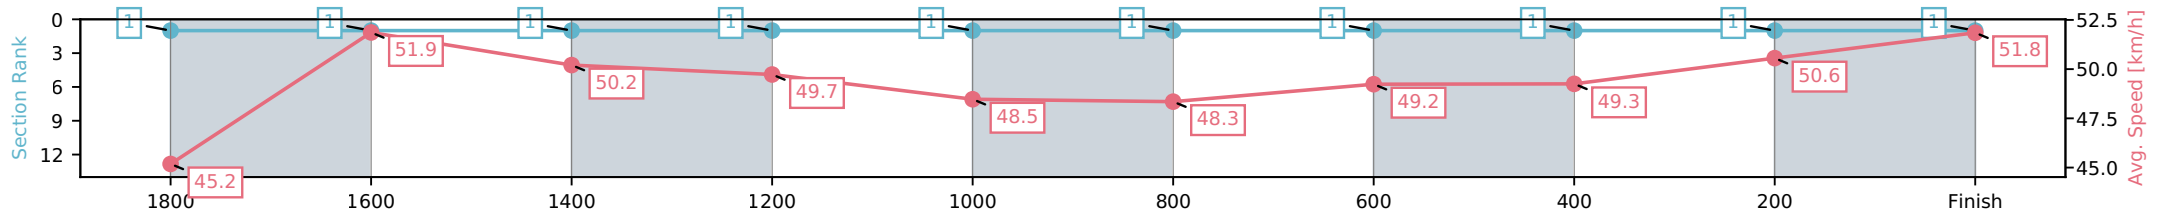

Horse/Jockey Name	Tempo Warrior/W J House
Finish Rank	1
Fastest Section Time (Section)	0:13.91 (200-0)
Top Speed [km/h] (Section)	53.5 (2000 - 1800)
Race State	Finished

NZ Metropolitan Trotting Club Inc Harness
Race 8: LAST CHANCE TO BOOK FOR PLUMBERS NIGHT
26 JUNE PACE - 2000m

19 June 2026 - 8:19PM

Weather: Fine

Section	L2000	L1800	L1600	L1400	L1200	L1000	L800	L600	L400	L200
Section Times	2:26.85 (0:16.27)	2:10.58 [1] (0:14.01)	1:56.57 [1] (0:14.46)	1:42.11 [1] (0:14.48)	1:27.63 [1] (0:15.04)	1:12.59 [1] (0:15.02)	0:57.57 [1] (0:14.62)	0:42.95 [1] (0:14.73)	0:28.22 [1] (0:14.32)	0:13.91 [1] (0:13.91)
Average Speed [km/h]	45.2	51.9	50.2	49.7	48.5	48.3	49.2	49.3	50.6	51.8
Top Speed [km/h]	53.5	53.5	51.1	50.0	49.4	49.2	49.5	49.6	51.5	52.3
Avg. Dist. to Rail [m]	6.6	1.4	1.2	4.1	1.7	1.3	1.6	1.2	1.1	3.7

- [ ] Ranking at each section and finish
- -:-:- No data available at this section
- NA No data available