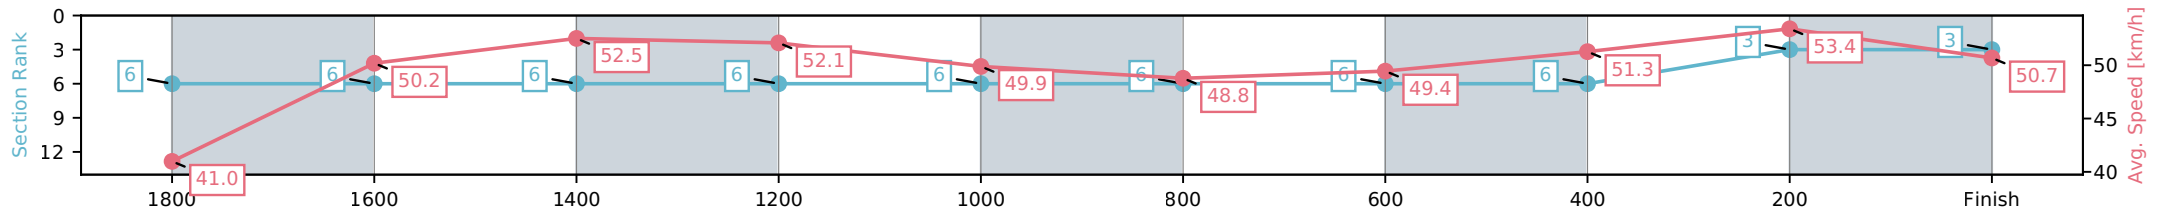

Horse/Jockey Name	Caught The Eye/N M Burton
Finish Rank	3
Fastest Section Time (Section)	0:13.82 (1400-1200)
Top Speed [km/h] (Section)	53.9 (400-200)
Race State	Finished

NZ Metropolitan Trotting Club Inc Harness
Race 8: LAST CHANCE TO BOOK FOR PLUMBERS NIGHT
26 JUNE PACE - 2000m

19 June 2026 - 8:19PM

Weather: Fine

Section	L2000	L1800	L1600	L1400	L1200	L1000	L800	L600	L400	L200
Section Times	2:27.58 (0:17.91)	2:09.67 [6] (0:14.60)	1:55.06 [6] (0:14.00)	1:41.07 [6] (0:13.82)	1:27.24 [6] (0:14.84)	1:12.41 [6] (0:15.10)	0:57.31 [6] (0:14.56)	0:42.75 [6] (0:14.54)	0:28.21 [6] (0:14.01)	0:14.20 [3] (0:14.20)
Average Speed [km/h]	41.0	50.2	52.5	52.1	49.9	48.8	49.4	51.3	53.4	50.7
Top Speed [km/h]	50.0	51.5	53.3	52.6	50.7	49.3	50.1	53.4	53.9	53.0
Avg. Dist. to Rail [m]	6.0	3.0	2.9	6.2	3.5	3.3	3.8	4.6	5.9	9.3

- [ ] Ranking at each section and finish
- -:-:- No data available at this section
- NA No data available