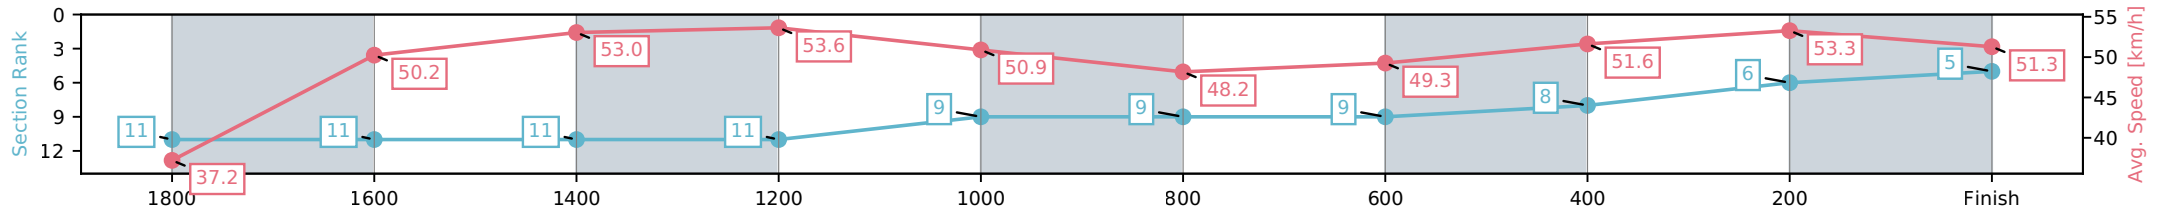

Horse/Jockey Name	Carrera Hombre/S W Hill
Finish Rank	5
Fastest Section Time (Section)	0:13.43 (1400-1200)
Top Speed [km/h] (Section)	54.3 (1600-1400)
Race State	Finished

NZ Metropolitan Trotting Club Inc Harness
Race 8: LAST CHANCE TO BOOK FOR PLUMBERS NIGHT
26 JUNE PACE - 2000m

19 June 2026 - 8:19PM

Weather: Fine

Section	L2000	L1800	L1600	L1400	L1200	L1000	L800	L600	L400	L200
Section Times	2:27.69 (0:19.62)	2:08.07 [11] (0:14.63)	1:53.45 [11] (0:13.66)	1:39.78 [11] (0:13.43)	1:26.35 [11] (0:14.33)	1:12.02 [9] (0:15.07)	0:56.95 [9] (0:14.62)	0:42.33 [9] (0:14.24)	0:28.09 [8] (0:14.05)	0:14.03 [6] (0:14.03)
Average Speed [km/h]	37.2	50.2	53.0	53.6	50.9	48.2	49.3	51.6	53.3	51.3
Top Speed [km/h]	48.6	51.0	54.3	54.3	52.7	49.1	50.2	53.7	54.1	53.4
Avg. Dist. to Rail [m]	15.8	3.8	1.1	4.6	1.7	1.5	2.3	2.8	6.4	11.4

- [ ] Ranking at each section and finish
- -:-:- No data available at this section
- NA No data available