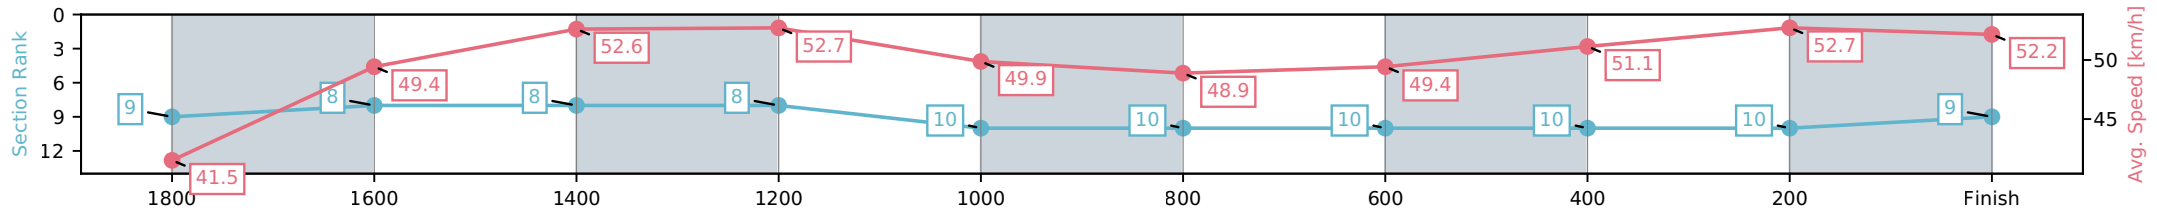

NZ Metropolitan Trotting Club Inc Harness
 Race 8: LAST CHANCE TO BOOK FOR PLUMBERS NIGHT
 26 JUNE PACE - 2000m

19 June 2026 - 8:19PM

Weather: Fine

Section	L2000	L1800	L1600	L1400	L1200	L1000	L800	L600	L400	L200
Section Times	2:28.08 (0:18.35)	2:09.73 [9] (0:14.88)	1:54.85 [8] (0:13.98)	1:40.87 [8] (0:13.66)	1:27.22 [8] (0:14.86)	1:12.36 [10] (0:15.09)	0:57.27 [10] (0:14.57)	0:42.70 [10] (0:14.59)	0:28.11 [10] (0:14.30)	0:13.81 [10] (0:13.81)
Average Speed [km/h]	41.5	49.4	52.6	52.7	49.9	48.9	49.4	51.1	52.7	52.2
Top Speed [km/h]	48.9	51.1	53.2	53.5	51.4	49.4	50.5	52.7	52.9	53.2
Avg. Dist. to Rail [m]	10.7	3.8	2.9	6.3	3.7	3.4	4.2	4.7	7.4	9.6