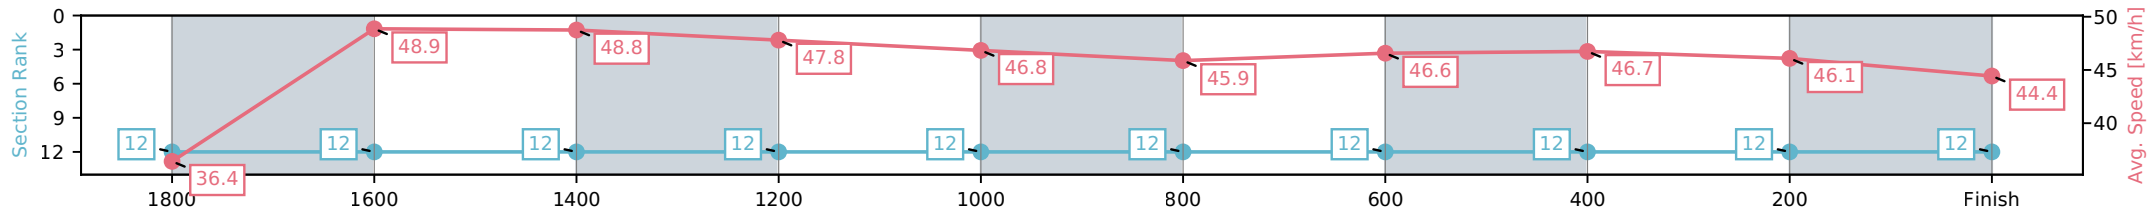

Horse/Jockey Name	Justa Rippa/H M Sail
Finish Rank	12
Fastest Section Time (Section)	0:14.88 (1600-1400)
Top Speed [km/h] (Section)	50.1 (1800-1600)
Race State	Finished

NZ Metropolitan Trotting Club Inc Harness
Race 8: LAST CHANCE TO BOOK FOR PLUMBERS NIGHT
26 JUNE PACE - 2000m

19 June 2026 - 8:19PM

Weather: Fine

Section	L2000	L1800	L1600	L1400	L1200	L1000	L800	L600	L400	L200
Section Times	2:39.35 (0:20.21)	2:19.14 [12] (0:14.88)	2:04.26 [12] (0:14.88)	1:49.39 [12] (0:15.07)	1:34.32 [12] (0:15.54)	1:18.77 [12] (0:15.85)	1:02.92 [12] (0:15.46)	0:47.46 [12] (0:15.54)	0:31.92 [12] (0:15.76)	0:16.16 [12] (0:16.16)
Average Speed [km/h]	36.4	48.9	48.8	47.8	46.8	45.9	46.6	46.7	46.1	44.4
Top Speed [km/h]	47.3	50.1	49.4	48.3	48.1	46.6	47.1	47.1	46.5	45.6
Avg. Dist. to Rail [m]	12.8	2.6	1.2	4.9	1.5	1.7	3.0	1.6	1.7	4.3

- [ ] Ranking at each section and finish
- -:-:- No data available at this section
- NA No data available