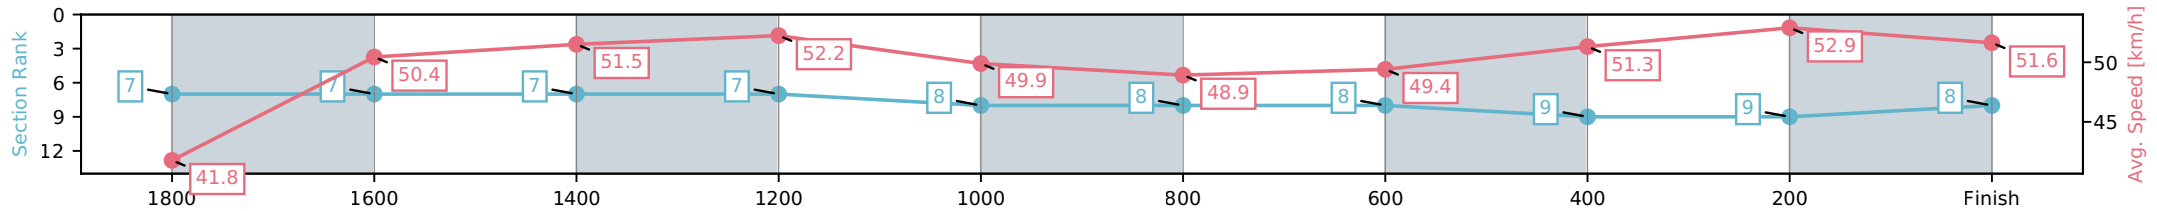

Horse/Jockey Name	Joyride(AUS)/C J Dalgety
Finish Rank	8
Fastest Section Time (Section)	0:13.79 (1400-1200)
Top Speed [km/h] (Section)	53.2 (400-200)
Race State	Finished

NZ Metropolitan Trotting Club Inc Harness
Race 8: LAST CHANCE TO BOOK FOR PLUMBERS NIGHT
26 JUNE PACE - 2000m

19 June 2026 - 8:19PM

Weather: Fine

Section	L2000	L1800	L1600	L1400	L1200	L1000	L800	L600	L400	L200
Section Times	2:27.90 (0:18.18)	2:09.72 [7] (0:14.51)	1:55.21 [7] (0:14.11)	1:41.10 [7] (0:13.79)	1:27.31 [7] (0:14.87)	1:12.44 [8] (0:15.07)	0:57.37 [8] (0:14.57)	0:42.80 [8] (0:14.57)	0:28.24 [9] (0:14.30)	0:13.94 [9] (0:13.94)
Average Speed [km/h]	41.8	50.4	51.5	52.2	49.9	48.9	49.4	51.3	52.9	51.6
Top Speed [km/h]	50.1	52.2	52.7	52.8	51.0	49.2	50.5	53.2	53.2	52.4
Avg. Dist. to Rail [m]	4.3	2.8	1.7	6.1	3.7	3.5	4.1	4.9	7.8	12.8

- [ ] Ranking at each section and finish
- -:-:- No data available at this section
- NA No data available