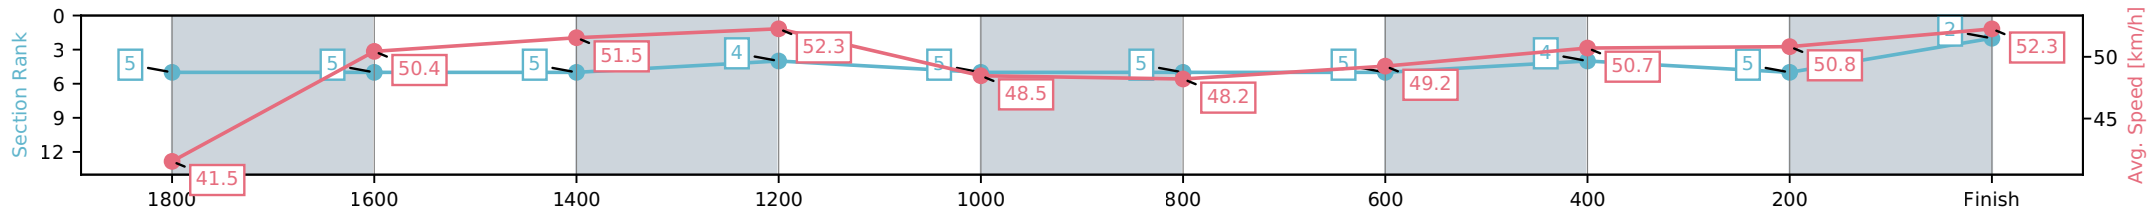

Horse/Jockey Name	The Coalman/D M Williams
Finish Rank	2
Fastest Section Time (Section)	0:13.77 (1400-1200)
Top Speed [km/h] (Section)	53.3 (1400-1200)
Race State	Finished

NZ Metropolitan Trotting Club Inc Harness
Race 8: LAST CHANCE TO BOOK FOR PLUMBERS NIGHT
26 JUNE PACE - 2000m

19 June 2026 - 8:19PM

Weather: Fine

Section	L2000	L1800	L1600	L1400	L1200	L1000	L800	L600	L400	L200
Section Times	2:27.40 (0:17.68)	2:09.72 [5] (0:14.51)	1:55.21 [5] (0:14.09)	1:41.12 [5] (0:13.77)	1:27.35 [4] (0:15.04)	1:12.31 [5] (0:15.07)	0:57.24 [5] (0:14.62)	0:42.63 [5] (0:14.45)	0:28.18 [4] (0:14.40)	0:13.78 [5] (0:13.78)
Average Speed [km/h]	41.5	50.4	51.5	52.3	48.5	48.2	49.2	50.7	50.8	52.3
Top Speed [km/h]	49.1	52.2	52.7	53.3	50.3	49.1	49.8	52.0	51.3	52.8
Avg. Dist. to Rail [m]	6.0	2.5	1.3	4.3	1.6	1.4	1.9	2.3	2.5	3.8

- [ ] Ranking at each section and finish
- -:-:- No data available at this section
- NA No data available