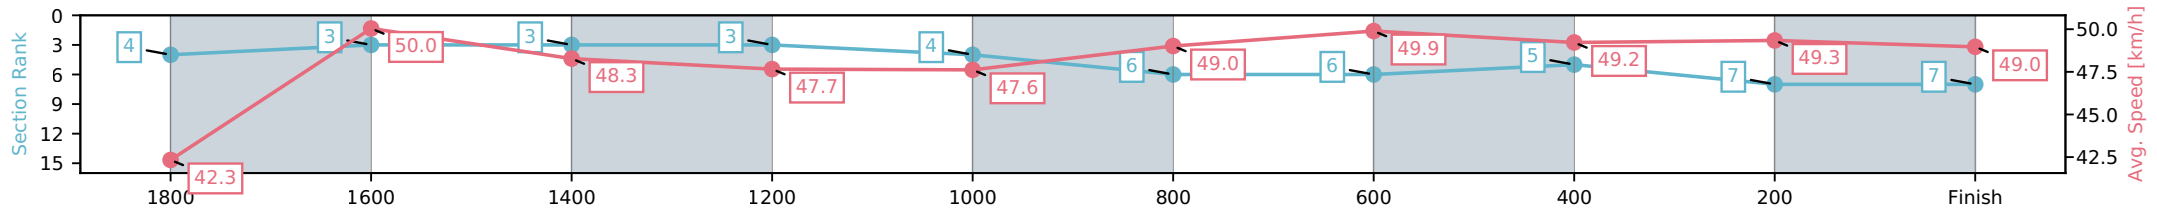

Horse/Jockey Name	Super Fund/W J House
Finish Rank	8
Fastest Section Time (Section)	0:14.43 (800-600)
Top Speed [km/h] (Section)	52.3 (2000 - 1800)
Race State	Finished

NZ Metropolitan Trotting Club Inc Harness
Race 7: MATARIKI TRACKSIDE DINING 10 JULY BOOK NOW
PACE - 2000m
21 June 2026 - 6:48PM
Weather: Showers

Section	L2000	L1800	L1600	L1400	L1200	L1000	L800	L600	L400	L200
Section Times	2:31.30 (0:16.86)	2:14.44 [4] (0:14.82)	1:59.63 [3] (0:15.29)	1:44.34 [3] (0:15.11)	1:29.23 [3] (0:15.37)	1:13.86 [4] (0:14.99)	0:58.87 [6] (0:14.43)	0:44.44 [6] (0:14.98)	0:29.46 [5] (0:14.80)	0:14.65 [7] (0:14.65)
Average Speed [km/h]	42.3	50.0	48.3	47.7	47.6	49.0	49.9	49.2	49.3	49.0
Top Speed [km/h]	52.3	52.2	49.4	48.5	48.6	50.1	50.3	49.7	50.0	50.1
Avg. Dist. to Rail [m]	13.6	4.7	3.3	4.2	2.2	2.7	3.1	3.2	2.4	4.3

- [ ] Ranking at each section and finish
- -:-:- No data available at this section
- NA No data available