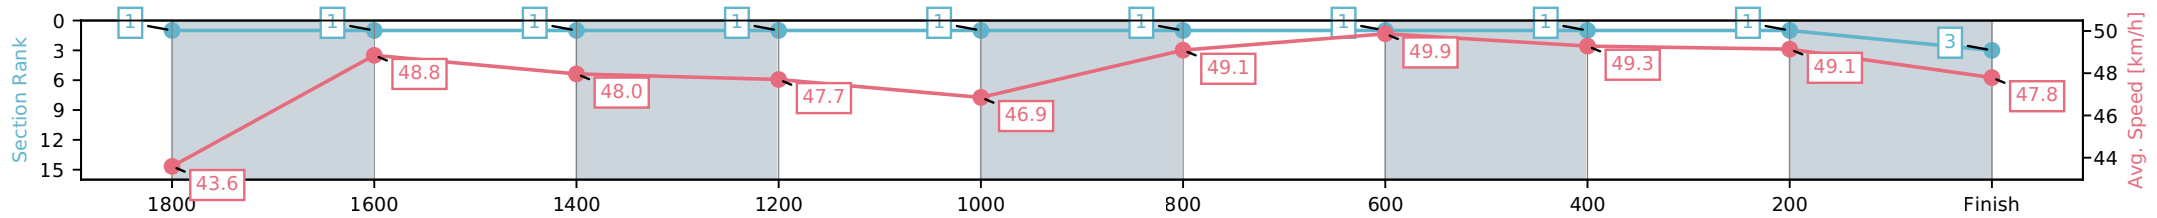

Horse/Jockey Name	Carlin/M B Holbrough
Finish Rank	3
Fastest Section Time (Section)	0:14.44 (800-600)
Top Speed [km/h] (Section)	54.3 (2000 - 1800)
Race State	Finished

NZ Metropolitan Trotting Club Inc Harness
Race 7: MATARIKI TRACKSIDE DINING 10 JULY BOOK NOW
PACE - 2000m
21 June 2026 - 6:48PM
Weather: Showers

Section	L2000	L1800	L1600	L1400	L1200	L1000	L800	L600	L400	L200
Section Times	2:30.80 (0:16.31)	2:14.49 [1] (0:14.90)	1:59.58 [1] (0:15.13)	1:44.45 [1] (0:15.10)	1:29.35 [1] (0:15.53)	1:13.82 [1] (0:14.76)	0:59.06 [1] (0:14.44)	0:44.62 [1] (0:14.73)	0:29.88 [1] (0:14.79)	0:15.10 [1] (0:15.10)
Average Speed [km/h]	43.6	48.8	48.0	47.7	46.9	49.1	49.9	49.3	49.1	47.8
Top Speed [km/h]	54.3	53.0	48.8	49.0	48.0	50.5	50.7	49.9	50.1	48.8
Avg. Dist. to Rail [m]	7.8	1.9	1.2	3.2	1.4	1.0	1.1	1.2	1.5	3.2

- [ ] Ranking at each section and finish
- -:-:- No data available at this section
- NA No data available