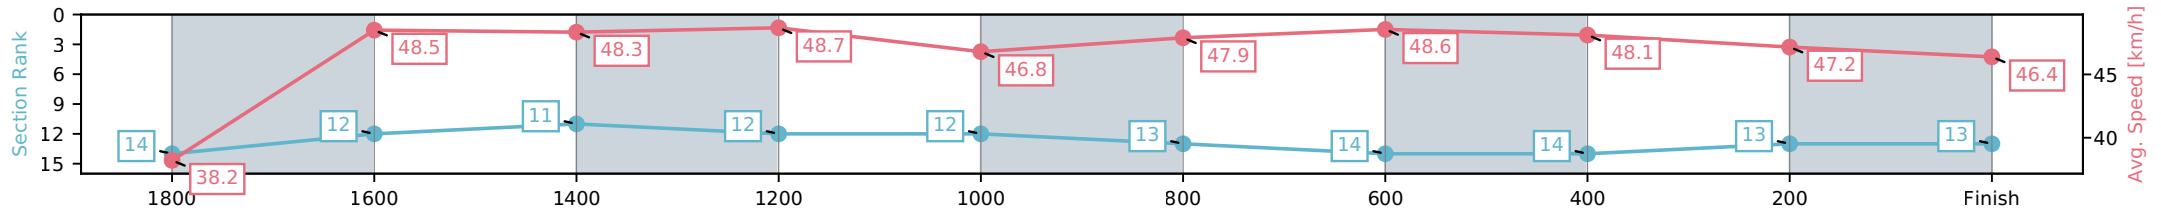

NZ Metropolitan Trotting Club Inc Harness
 Race 7: MATARIKI TRACKSIDE DINING 10 JULY BOOK NOW
 PACE - 2000m
 21 June 2026 - 6:48PM
 Weather: Showers

Section	L2000	L1800	L1600	L1400	L1200	L1000	L800	L600	L400	L200
Section Times	2:31.60 (0:18.12)	2:13.48 [12] (0:14.72)	1:58.76 [9] (0:14.96)	1:43.80 [8] (0:14.93)	1:28.88 [8] (0:15.54)	1:13.34 [10] (0:14.93)	0:58.41 [10] (0:14.35)	0:44.06 [10] (0:14.77)	0:29.29 [8] (0:14.63)	0:14.66 [9] (0:14.66)
Average Speed [km/h]	40.3	48.7	48.3	48.2	47.0	48.6	50.2	48.9	49.5	49.2
Top Speed [km/h]	50.5	50.5	49.5	49.4	48.5	49.5	50.8	50.1	50.1	50.3
Avg. Dist. to Rail [m]	1.8	0.5	0.8	3.1	1.8	1.2	0.9	0.9	1.2	2.8

[] Ranking at each section and finish
 -:-:- No data available at this section
 NA No data available

Horse/Jockey Name	Star Captain/J P Versteeg
Finish Rank	13
Fastest Section Time (Section)	0:14.78 (1400-1200)
Top Speed [km/h] (Section)	50.0 (600-400)
Race State	Finished

NZ Metropolitan Trotting Club Inc Harness
 Race 7: MATARIKI TRACKSIDE DINING 10 JULY BOOK NOW
 PACE - 2000m
 21 June 2026 - 6:48PM
 Weather: Showers

Section	L2000	L1800	L1600	L1400	L1200	L1000	L800	L600	L400	L200
Section Times	2:34.70 (0:18.67)	2:16.03 [14] (0:14.84)	2:01.19 [12] (0:14.95)	1:46.24 [11] (0:14.78)	1:31.45 [12] (0:15.50)	1:15.95 [12] (0:15.20)	1:00.75 [13] (0:14.83)	0:45.92 [14] (0:15.02)	0:30.90 [14] (0:15.26)	0:15.64 [13] (0:15.64)
Average Speed [km/h]	38.2	48.5	48.3	48.7	46.8	47.9	48.6	48.1	47.2	46.4
Top Speed [km/h]	48.0	49.4	48.8	49.1	48.4	48.6	49.7	50.0	49.7	47.9
Avg. Dist. to Rail [m]	9.1	0.7	1.0	2.9	1.0	1.7	2.2	1.7	1.1	5.9