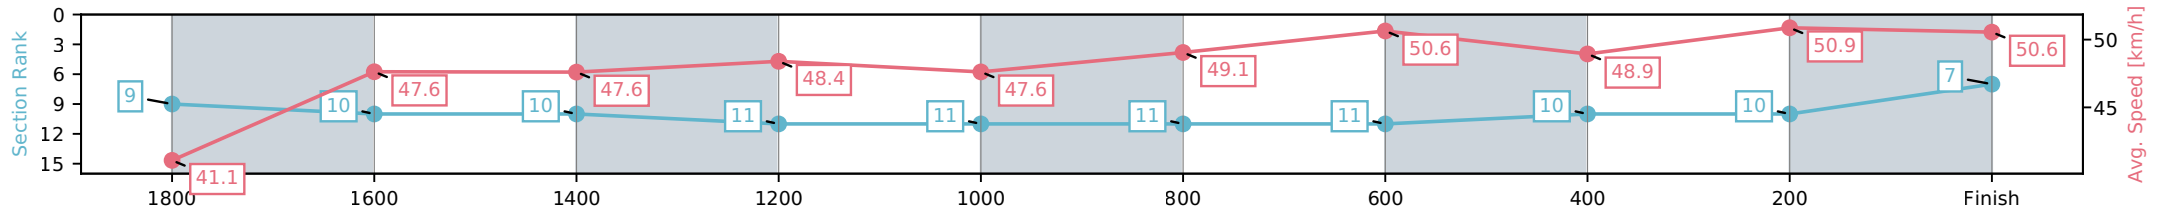

Horse/Jockey Name	Sans Repos/R J Alfeld
Finish Rank	7
Fastest Section Time (Section)	0:14.22 (800-600)
Top Speed [km/h] (Section)	52.5 (200-0)
Race State	Finished

NZ Metropolitan Trotting Club Inc Harness
Race 7: MATARIKI TRACKSIDE DINING 10 JULY BOOK NOW
PACE - 2000m
21 June 2026 - 6:48PM
Weather: Showers

Section	L2000	L1800	L1600	L1400	L1200	L1000	L800	L600	L400	L200
Section Times	2:31.30 (0:17.73)	2:13.57 [9] (0:15.16)	1:58.41 [10] (0:15.25)	1:43.15 [10] (0:14.88)	1:28.27 [11] (0:15.41)	1:12.86 [11] (0:15.01)	0:57.85 [11] (0:14.22)	0:43.64 [11] (0:14.99)	0:28.65 [10] (0:14.39)	0:14.26 [10] (0:14.26)
Average Speed [km/h]	41.1	47.6	47.6	48.4	47.6	49.1	50.6	48.9	50.9	50.6
Top Speed [km/h]	50.0	50.2	49.4	49.5	50.3	50.4	51.5	51.1	52.0	52.5
Avg. Dist. to Rail [m]	4.9	1.1	1.5	4.1	2.3	3.1	3.4	2.7	2.8	7.0

- [ ] Ranking at each section and finish
- -:-:- No data available at this section
- NA No data available