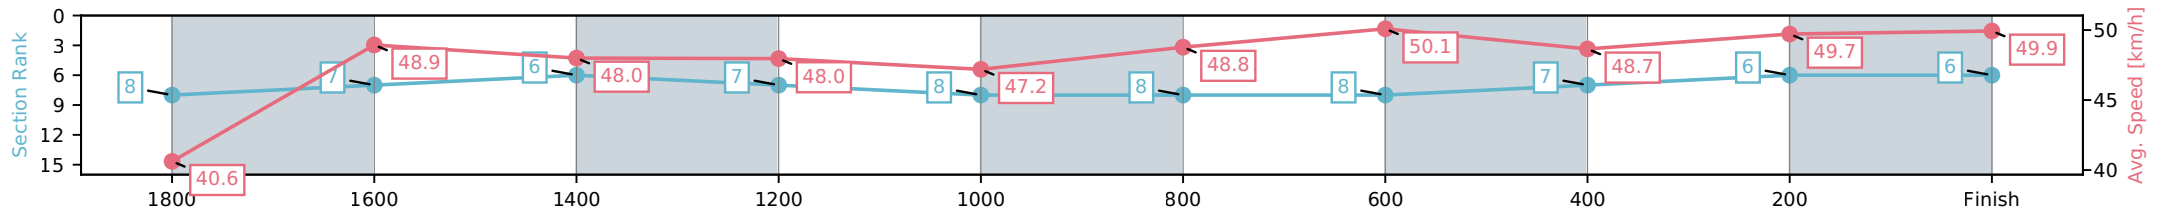

Horse/Jockey Name	Amazing Tom/A M Butt
Finish Rank	6
Fastest Section Time (Section)	0:14.37 (800-600)
Top Speed [km/h] (Section)	50.9 (200-0)
Race State	Finished

NZ Metropolitan Trotting Club Inc Harness
Race 7: MATARIKI TRACKSIDE DINING 10 JULY BOOK NOW
PACE - 2000m
21 June 2026 - 6:48PM
Weather: Showers

Section	L2000	L1800	L1600	L1400	L1200	L1000	L800	L600	L400	L200
Section Times	2:31.00 (0:17.59)	2:13.41 [8] (0:14.80)	1:58.61 [7] (0:15.07)	1:43.54 [6] (0:15.02)	1:28.52 [7] (0:15.43)	1:13.09 [8] (0:14.91)	0:58.18 [8] (0:14.37)	0:43.81 [8] (0:14.85)	0:28.96 [7] (0:14.52)	0:14.44 [6] (0:14.44)
Average Speed [km/h]	40.6	48.9	48.0	48.0	47.2	48.8	50.1	48.7	49.7	49.9
Top Speed [km/h]	50.9	50.7	49.2	49.3	48.5	49.9	50.8	49.8	50.5	50.9
Avg. Dist. to Rail [m]	2.1	1.0	0.9	2.8	1.5	1.4	1.2	0.6	0.6	1.2

- [ ] Ranking at each section and finish
- -:-:- No data available at this section
- NA No data available