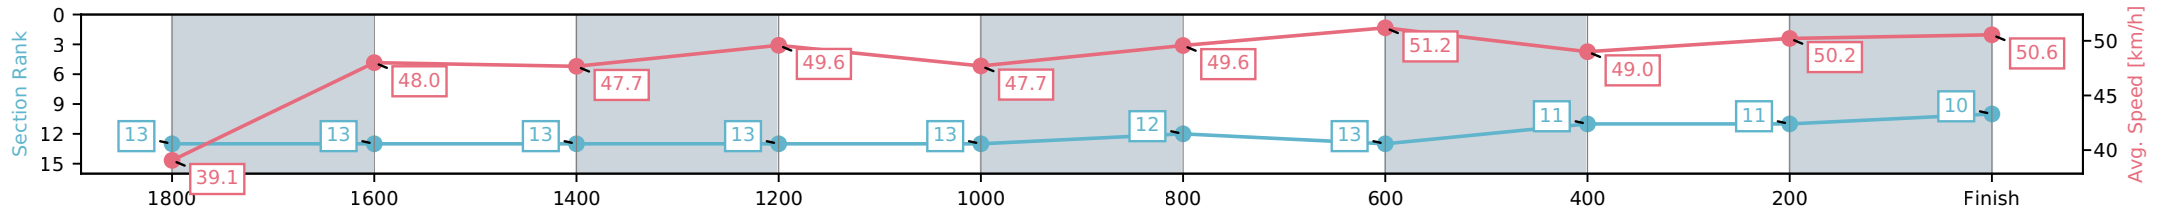

Horse/Jockey Name	Here Comes Marty/R T May
Finish Rank	11
Fastest Section Time (Section)	0:14.06 (800-600)
Top Speed [km/h] (Section)	52.0 (800-600)
Race State	Finished

NZ Metropolitan Trotting Club Inc Harness
Race 7: MATARIKI TRACKSIDE DINING 10 JULY BOOK NOW
PACE - 2000m
21 June 2026 - 6:48PM
Weather: Showers

Section	L2000	L1800	L1600	L1400	L1200	L1000	L800	L600	L400	L200
Section Times	2:31.60 (0:18.29)	2:13.31 [13] (0:15.30)	1:58.01 [13] (0:15.41)	1:42.59 [13] (0:14.52)	1:28.08 [13] (0:15.44)	1:12.64 [13] (0:14.84)	0:57.80 [12] (0:14.06)	0:43.74 [13] (0:14.89)	0:28.85 [11] (0:14.57)	0:14.28 [11] (0:14.28)
Average Speed [km/h]	39.1	48.0	47.7	49.6	47.7	49.6	51.2	49.0	50.2	50.6
Top Speed [km/h]	49.7	50.5	48.5	50.7	50.2	51.1	52.0	50.4	50.9	51.4
Avg. Dist. to Rail [m]	13.0	3.1	2.9	5.5	2.9	3.0	3.5	2.2	2.4	6.2

- [ ] Ranking at each section and finish
- -:-:- No data available at this section
- NA No data available