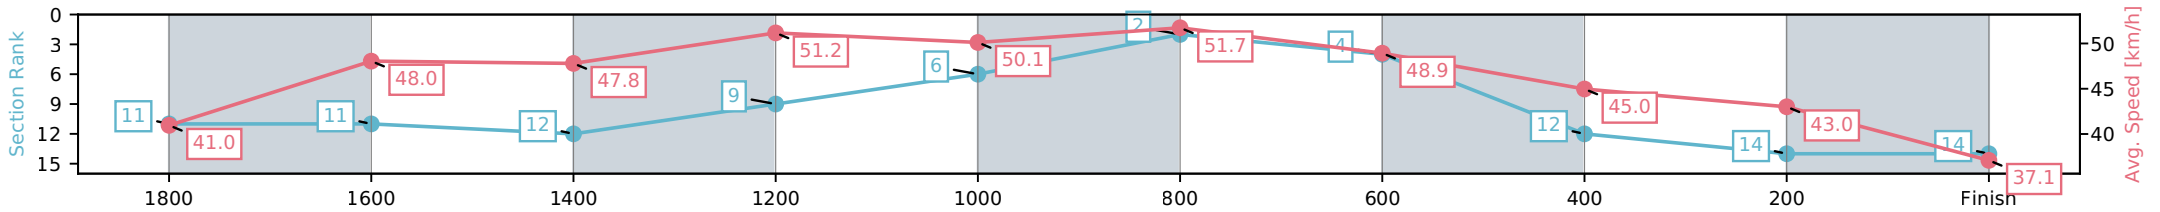

Horse/Jockey Name	Didjashoutthebar/S J Thornley
Finish Rank	14
Fastest Section Time (Section)	0:14.06 (1400-1200)
Top Speed [km/h] (Section)	54.2 (1400-1200)
Race State	Finished

NZ Metropolitan Trotting Club Inc Harness
Race 7: MATARIKI TRACKSIDE DINING 10 JULY BOOK NOW
PACE - 2000m
21 June 2026 - 6:48PM
Weather: Showers

Section	L2000	L1800	L1600	L1400	L1200	L1000	L800	L600	L400	L200
Section Times	2:39.30 (0:17.93)	2:21.37 [11] (0:15.33)	2:06.04 [11] (0:15.42)	1:50.63 [12] (0:14.06)	1:36.56 [9] (0:14.91)	1:21.66 [6] (0:14.32)	1:07.34 [2] (0:14.72)	0:52.62 [4] (0:16.14)	0:36.48 [12] (0:17.15)	0:19.32 [14] (0:19.32)
Average Speed [km/h]	41.0	48.0	47.8	51.2	50.1	51.7	48.9	45.0	43.0	37.1
Top Speed [km/h]	51.0	50.2	48.7	54.2	51.4	53.1	50.6	46.5	44.4	41.1
Avg. Dist. to Rail [m]	4.5	3.3	3.1	6.0	4.6	4.1	2.6	1.2	4.1	7.3

[ ] Ranking at each section and finish
-:-:- No data available at this section
NA No data available