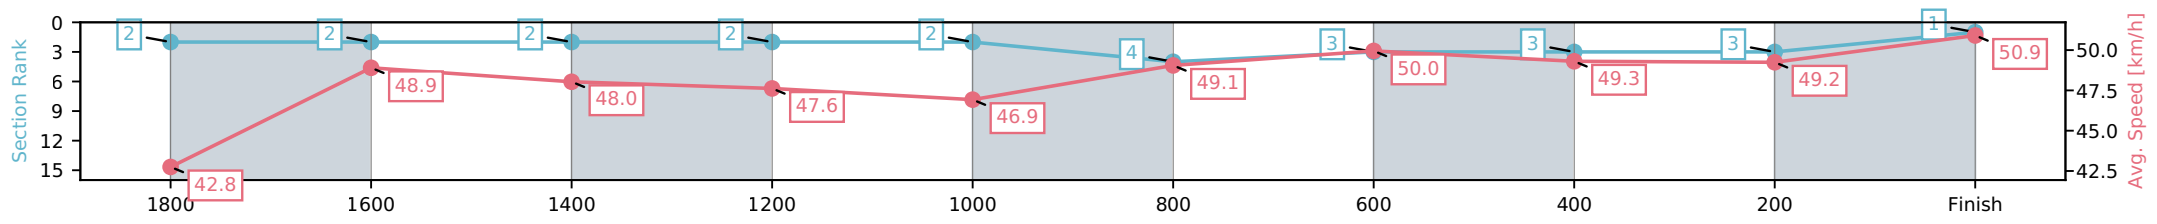

Section	L2000	L1800	L1600	L1400	L1200	L1000	L800	L600	L400	L200
Section Times	2:30.10 (0:16.65)	2:13.45 [2] (0:14.90)	1:58.55 [2] (0:15.11)	1:43.44 [2] (0:15.12)	1:28.31 [2] (0:15.50)	1:12.81 [2] (0:14.78)	0:58.03 [4] (0:14.42)	0:43.61 [3] (0:14.72)	0:28.89 [3] (0:14.74)	0:14.15 [3] (0:14.15)
Average Speed [km/h]	42.8	48.9	48.0	47.6	46.9	49.1	50.0	49.3	49.2	50.9
Top Speed [km/h]	51.8	51.4	48.8	48.9	48.2	50.4	51.1	49.9	50.3	52.0
Avg. Dist. to Rail [m]	4.3	1.7	1.3	3.1	1.3	1.1	1.0	1.2	1.1	1.3