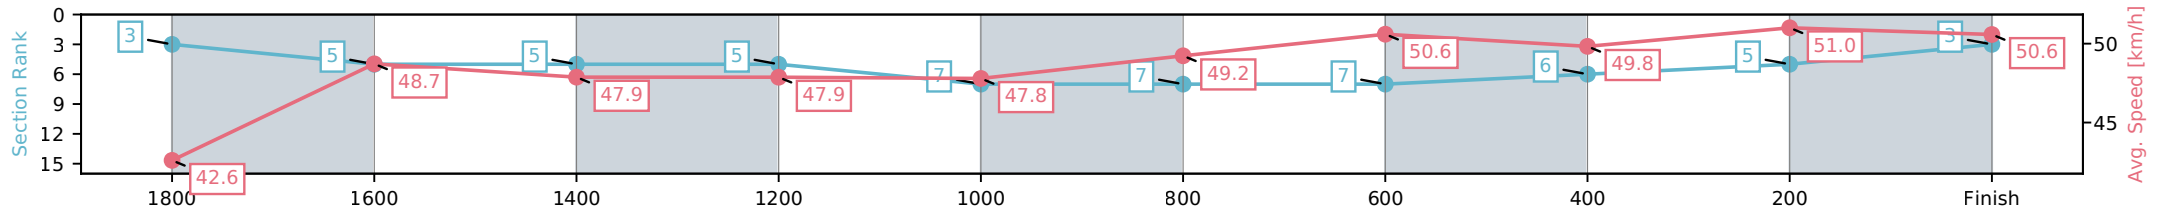

Horse/Jockey Name	Blackjack/C J Dalgety
Finish Rank	4
Fastest Section Time (Section)	0:14.24 (800-600)
Top Speed [km/h] (Section)	52.6 (2000 - 1800)
Race State	Finished

NZ Metropolitan Trotting Club Inc Harness
Race 7: MATARIKI TRACKSIDE DINING 10 JULY BOOK NOW
PACE - 2000m
21 June 2026 - 6:48PM
Weather: Showers

Section	L2000	L1800	L1600	L1400	L1200	L1000	L800	L600	L400	L200
Section Times	2:30.80 (0:16.84)	2:13.96 [3] (0:15.12)	1:58.84 [5] (0:15.36)	1:43.48 [5] (0:15.04)	1:28.44 [5] (0:15.44)	1:13.00 [7] (0:14.92)	0:58.07 [7] (0:14.24)	0:43.84 [7] (0:15.03)	0:28.81 [6] (0:14.53)	0:14.28 [5] (0:14.28)
Average Speed [km/h]	42.6	48.7	47.9	47.9	47.8	49.2	50.6	49.8	51.0	50.6
Top Speed [km/h]	52.6	51.9	48.8	48.9	48.7	50.1	51.6	51.0	51.3	51.7
Avg. Dist. to Rail [m]	9.5	3.6	2.9	4.7	3.1	2.9	4.0	5.3	4.3	7.7

[ ] Ranking at each section and finish
-:-:- No data available at this section
NA No data available