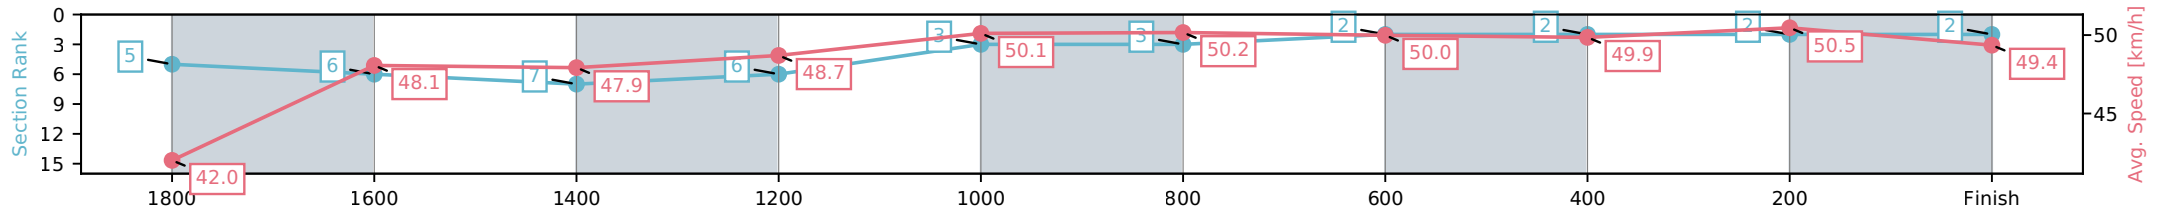

Horse/Jockey Name	Country Gold/R E Harrison
Finish Rank	2
Fastest Section Time (Section)	0:14.40 (800-600)
Top Speed [km/h] (Section)	51.4 (1000-800)
Race State	Finished

NZ Metropolitan Trotting Club Inc Harness
Race 7: MATARIKI TRACKSIDE DINING 10 JULY BOOK NOW
PACE - 2000m
21 June 2026 - 6:48PM
Weather: Showers

Section	L2000	L1800	L1600	L1400	L1200	L1000	L800	L600	L400	L200
Section Times	2:30.30 (0:16.96)	2:13.34 [5] (0:15.32)	1:58.01 [6] (0:15.37)	1:42.64 [7] (0:14.78)	1:27.86 [6] (0:14.94)	1:12.92 [3] (0:14.64)	0:58.27 [3] (0:14.40)	0:43.87 [2] (0:14.72)	0:29.14 [2] (0:14.55)	0:14.60 [2] (0:14.60)
Average Speed [km/h]	42.0	48.1	47.9	48.7	50.1	50.2	50.0	49.9	50.5	49.4
Top Speed [km/h]	50.8	49.8	48.8	49.6	50.8	51.4	50.5	51.0	51.1	50.2
Avg. Dist. to Rail [m]	6.2	3.3	3.1	5.4	4.7	3.0	2.6	2.7	3.0	5.0

[ ] Ranking at each section and finish
-:-:- No data available at this section
NA No data available