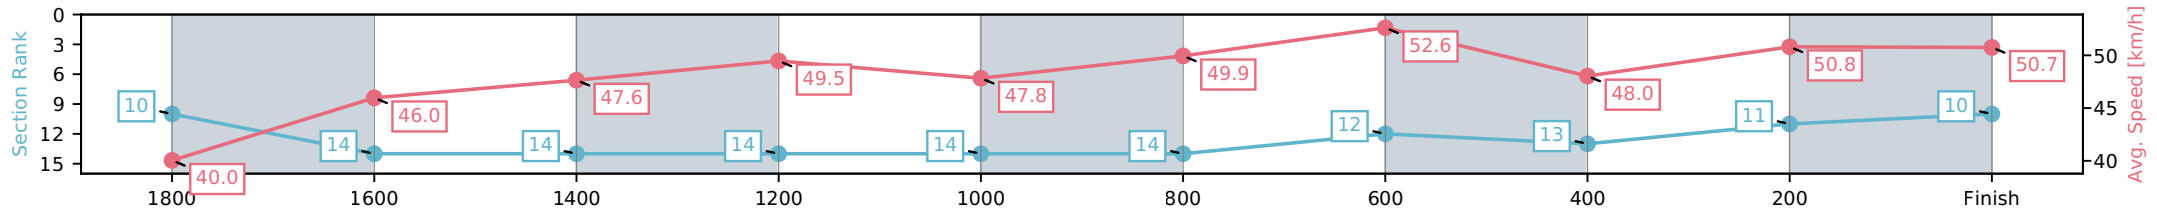

Horse/Jockey Name	Ocean Of Tears/K A Butt
Finish Rank	10
Fastest Section Time (Section)	0:13.69 (800-600)
Top Speed [km/h] (Section)	54.3 (800-600)
Race State	Finished

NZ Metropolitan Trotting Club Inc Harness
Race 7: MATARIKI TRACKSIDE DINING 10 JULY BOOK NOW
PACE - 2000m
21 June 2026 - 6:48PM
Weather: Showers

Section	L2000	L1800	L1600	L1400	L1200	L1000	L800	L600	L400	L200
Section Times	2:31.60 (0:17.76)	2:13.84 [10] (0:16.17)	1:57.68 [14] (0:15.40)	1:42.27 [14] (0:14.56)	1:27.71 [14] (0:15.46)	1:12.25 [14] (0:14.77)	0:57.48 [14] (0:13.69)	0:43.79 [12] (0:15.27)	0:28.52 [13] (0:14.24)	0:14.28 [11] (0:14.28)
Average Speed [km/h]	40.0	46.0	47.6	49.5	47.8	49.9	52.6	48.0	50.8	50.7
Top Speed [km/h]	48.2	47.3	48.6	50.5	50.1	50.9	54.3	49.6	51.6	51.9
Avg. Dist. to Rail [m]	12.2	5.1	2.8	5.7	3.4	3.4	5.3	3.2	0.9	1.4

- [ ] Ranking at each section and finish
- -:-:- No data available at this section
- NA No data available