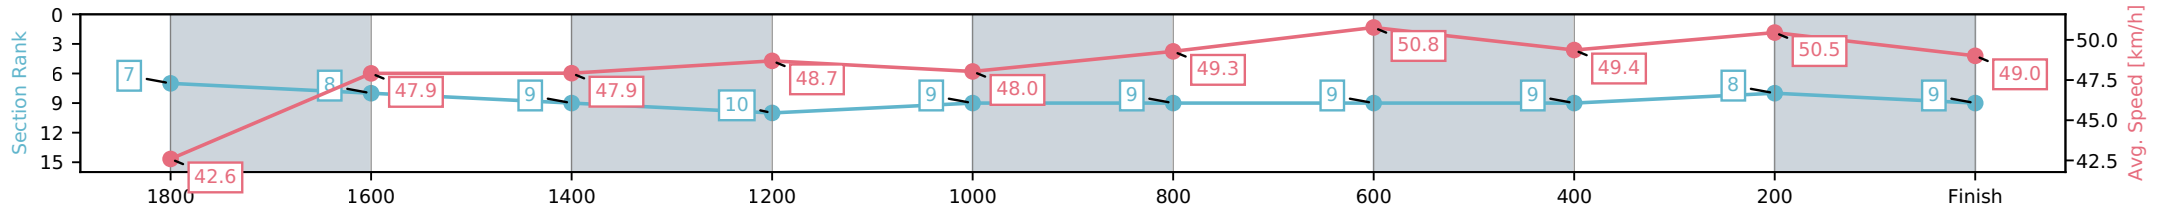

Horse/Jockey Name	Social Experiment/B N Orange
Finish Rank	9
Fastest Section Time (Section)	0:14.18 (800-600)
Top Speed [km/h] (Section)	51.6 (400-200)
Race State	Finished

NZ Metropolitan Trotting Club Inc Harness
Race 7: MATARIKI TRACKSIDE DINING 10 JULY BOOK NOW
PACE - 2000m
21 June 2026 - 6:48PM
Weather: Showers

Section	L2000	L1800	L1600	L1400	L1200	L1000	L800	L600	L400	L200
Section Times	2:31.50 (0:17.28)	2:14.22 [7] (0:15.37)	1:58.86 [8] (0:15.37)	1:43.49 [9] (0:14.78)	1:28.71 [10] (0:15.36)	1:13.35 [9] (0:14.94)	0:58.42 [9] (0:14.18)	0:44.23 [9] (0:15.09)	0:29.14 [9] (0:14.50)	0:14.64 [8] (0:14.64)
Average Speed [km/h]	42.6	47.9	47.9	48.7	48.0	49.3	50.8	49.4	50.5	49.0
Top Speed [km/h]	51.5	49.9	49.1	50.1	50.0	50.5	51.4	51.2	51.6	51.0
Avg. Dist. to Rail [m]	7.0	3.3	3.1	4.9	3.1	3.0	3.9	4.7	2.9	6.8

- [ ] Ranking at each section and finish
- -:-:- No data available at this section
- NA No data available