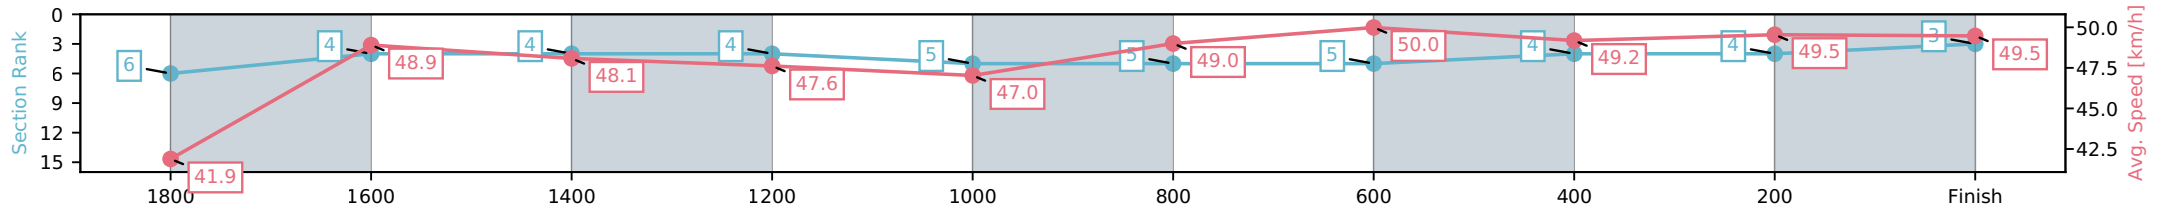

Horse/Jockey Name	Archer/T P Borcoskie
Finish Rank	5
Fastest Section Time (Section)	0:14.40 (800-600)
Top Speed [km/h] (Section)	52.4 (2000 - 1800)
Race State	Finished

NZ Metropolitan Trotting Club Inc Harness
Race 7: MATARIKI TRACKSIDE DINING 10 JULY BOOK NOW
PACE - 2000m
21 June 2026 - 6:48PM
Weather: Showers

Section	L2000	L1800	L1600	L1400	L1200	L1000	L800	L600	L400	L200
Section Times	2:30.80 (0:16.96)	2:13.84 [6] (0:14.88)	1:58.95 [4] (0:15.13)	1:43.82 [4] (0:15.12)	1:28.70 [4] (0:15.48)	1:13.22 [5] (0:14.81)	0:58.41 [5] (0:14.40)	0:44.01 [5] (0:14.79)	0:29.22 [4] (0:14.65)	0:14.57 [4] (0:14.57)
Average Speed [km/h]	41.9	48.9	48.1	47.6	47.0	49.0	50.0	49.2	49.5	49.5
Top Speed [km/h]	52.4	52.0	49.0	48.9	48.6	50.3	51.1	50.1	50.2	50.2
Avg. Dist. to Rail [m]	3.3	1.6	1.5	3.2	1.5	1.2	1.3	1.4	1.6	5.7

[ ] Ranking at each section and finish
-:-:- No data available at this section
NA No data available