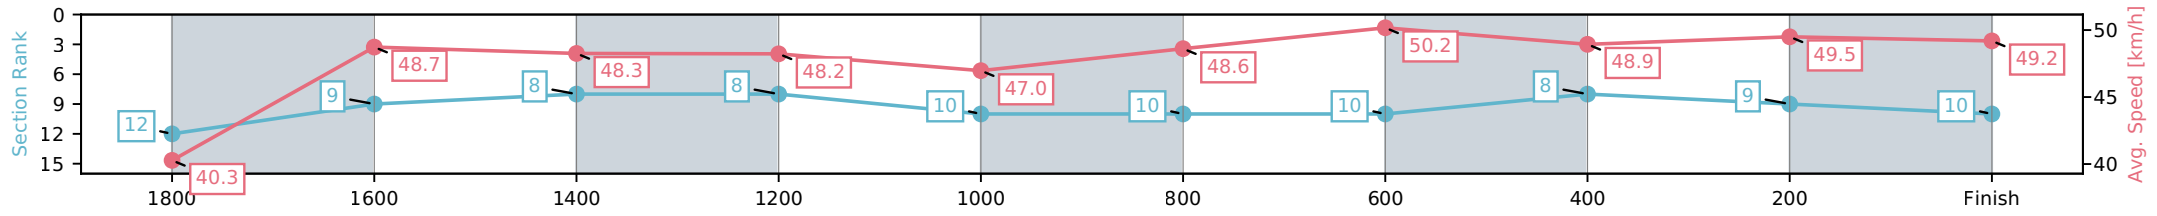

Horse/Jockey Name	Penny Weight/Craig D Thornley
Finish Rank	12
Fastest Section Time (Section)	0:14.35 (800-600)
Top Speed [km/h] (Section)	50.8 (800-600)
Race State	Finished

NZ Metropolitan Trotting Club Inc Harness
Race 7: MATARIKI TRACKSIDE DINING 10 JULY BOOK NOW
PACE - 2000m
21 June 2026 - 6:48PM
Weather: Showers

Section	L2000	L1800	L1600	L1400	L1200	L1000	L800	L600	L400	L200
Section Times	2:31.60 (0:18.12)	2:13.48 [12] (0:14.72)	1:58.76 [9] (0:14.96)	1:43.80 [8] (0:14.93)	1:28.88 [8] (0:15.54)	1:13.34 [10] (0:14.93)	0:58.41 [10] (0:14.35)	0:44.06 [10] (0:14.77)	0:29.29 [8] (0:14.63)	0:14.66 [9] (0:14.66)
Average Speed [km/h]	40.3	48.7	48.3	48.2	47.0	48.6	50.2	48.9	49.5	49.2
Top Speed [km/h]	50.5	50.5	49.5	49.4	48.5	49.5	50.8	50.1	50.1	50.3
Avg. Dist. to Rail [m]	1.8	0.5	0.8	3.1	1.8	1.2	0.9	0.9	1.2	2.8

[ ] Ranking at each section and finish
-:-:- No data available at this section
NA No data available